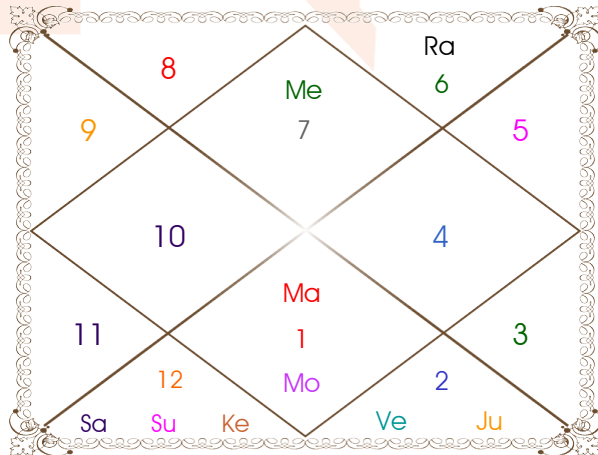

For Education and Study

Saptavimsamsa Chart

For Strength and Stamina

Trimsamsa Chart

For Evil Effects

Khavedamsa Chart

For Well Being

Akshavedamsa Chart

For All Positions

Shastiamsa Chart

For All Positions

Shodashvarga Tables

ShodashVarga Table

	Asc	Sun	Mon	Mar	Mer	Jup	Ven	Sat	Rah	Ket
Rasi	Lib	Can	Sag	Tau	Leo	Tau	Can	Aqu	Pis	Vir
Hora	Leo	Can	Can	Can	Leo	Leo	Leo	Can	Leo	Leo
Dreshkana	Lib	Can	Leo	Tau	Leo	Vir	Sco	Lib	Can	Cap
Chaturthamsa	Lib	Can	Vir	Tau	Leo	Sco	Cap	Sco	Vir	Pis
Saptamamsa	Lib	Aqu	Gem	Sag	Leo	Pis	Ari	Can	Sag	Gem
Navamsa	Lib	Leo	Sco	Aqu	Ari	Gem	Sag	Tau	Sco	Tau
Dasamamsa	Lib	Ari	Leo	Aqu	Leo	Can	Leo	Lib	Ari	Lib
Dwadasamsa	Lib	Leo	Lib	Can	Leo	Sag	Cap	Sco	Vir	Pis
Shodasamsa	Ari	Gem	Aqu	Sco	Leo	Tau	Cap	Vir	Leo	Leo
Vimsamsa	Ari	Gem	Cap	Pis	Sag	Sag	Pis	Ari	Gem	Gem
Chaturvimsamsa	Leo	Lib	Tau	Sco	Vir	Vir	Leo	Pis	Can	Can
Saptavimsamsa	Lib	Ari	Pis	Sag	Tau	Sco	Ari	Leo	Aqu	Leo
Trimsamsa	Ari	Tau	Lib	Vir	Ari	Pis	Pis	Gem	Pis	Pis
Khavedamsa	Ari	Pis	Pis	Tau	Tau	Lib	Leo	Cap	Gem	Gem
Akshavedamsa	Ari	Lib	Pis	Ari	Vir	Sco	Tau	Vir	Lib	Lib
Shastiamsa	Lib	Pis	Ari	Ari	Lib	Tau	Tau	Pis	Vir	Pis