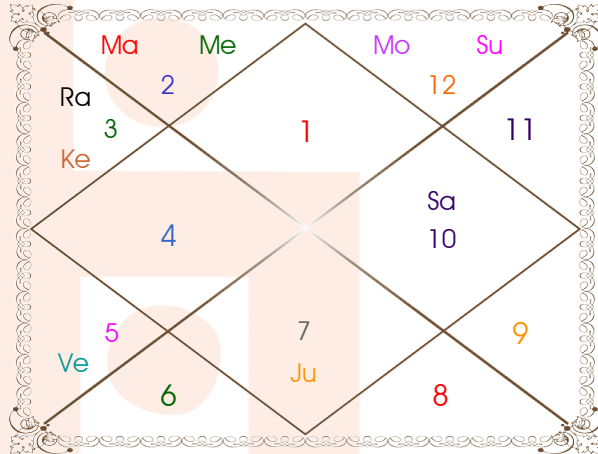

Dwadasamsa Chart

For Parents

Shodasamsa Chart

For Conveyance

Vimsamsa Chart

For Prayer and Worship

ShodashVarga Charts

Chaturvimsamsa Chart

For Education and Study

Saptavimsamsa Chart

For Strength and Stamina

Trimsamsa Chart

For Evil Effects

Khavedamsa Chart

For Well Being

Akshavedamsa Chart

For All Positions

Shastiamsa Chart

For All Positions

Shodashvarga Tables

ShodashVarga Table

	Asc	Sun	Mon	Mar	Mer	Jup	Ven	Sat	Rah	Ket
Rasi	Lib	Can	Sag	Tau	Leo	Tau	Can	Aqu	Pis	Vir
Hora	Leo	Can	Can	Can	Leo	Leo	Leo	Can	Leo	Leo
Dreshkana	Lib	Can	Leo	Tau	Leo	Vir	Sco	Lib	Can	Cap
Chaturthamsa	Lib	Can	Vir	Tau	Leo	Sco	Cap	Sco	Vir	Pis
Saptamamsa	Lib	Aqu	Gem	Sag	Leo	Pis	Ari	Can	Sag	Gem
Navamsa	Lib	Leo	Sco	Aqu	Ari	Gem	Sag	Tau	Sco	Tau
Dasamamsa	Lib	Ari	Leo	Aqu	Leo	Can	Leo	Lib	Ari	Lib
Dwadasamsa	Lib	Leo	Lib	Can	Leo	Sag	Cap	Sco	Vir	Pis
Shodasamsa	Ari	Gem	Aqu	Sco	Leo	Tau	Cap	Vir	Leo	Leo
Vimsamsa	Ari	Gem	Cap	Pis	Sag	Sag	Pis	Ari	Gem	Gem
Chaturvimsamsa	Leo	Lib	Tau	Sco	Vir	Vir	Leo	Pis	Can	Can
Saptavimsamsa	Lib	Ari	Pis	Sag	Tau	Sco	Ari	Leo	Aqu	Leo
Trimsamsa	Ari	Tau	Lib	Vir	Ari	Pis	Pis	Gem	Pis	Pis
Khavedamsa	Ari	Pis	Pis	Tau	Tau	Lib	Leo	Cap	Gem	Gem
Akshavedamsa	Ari	Lib	Pis	Ari	Vir	Sco	Tau	Vir	Lib	Lib
Shastiamsa	Lib	Pis	Ari	Ari	Lib	Tau	Tau	Pis	Vir	Pis