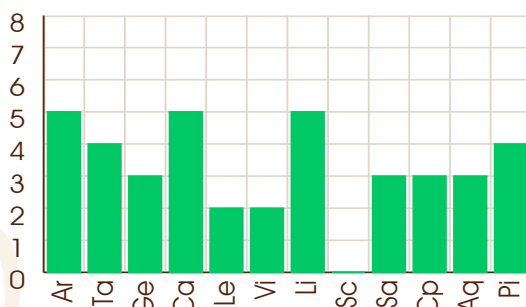

Bhinnashtak Graphs

Saturn