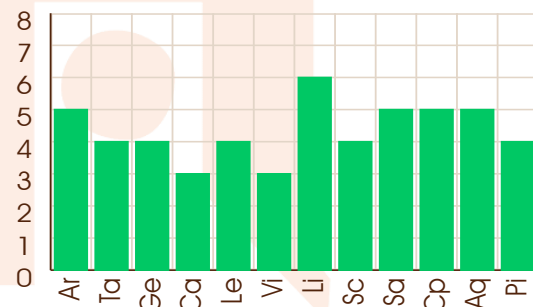

Bhinnashtak Graphs

Venus