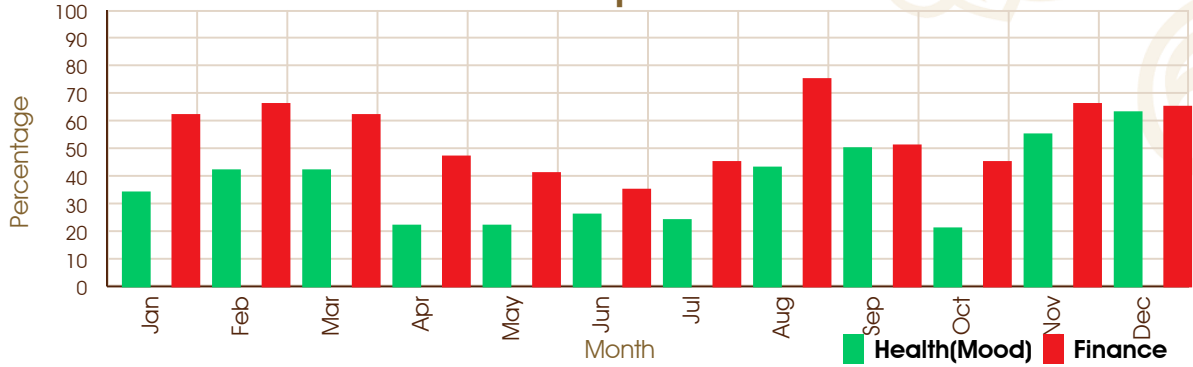

Astro Graph - 2032

Astro Graph - 2033

ASTROWORLD (DR VISHAL M ANAJWALA)

228, SHIVEN SHOPPERS OPP GANGESHWAR MAHADEV TEMPLE SURAT

8000146467

anajwala4@gmail.com

Astro Graph - 2034

Astro Graph - 2035