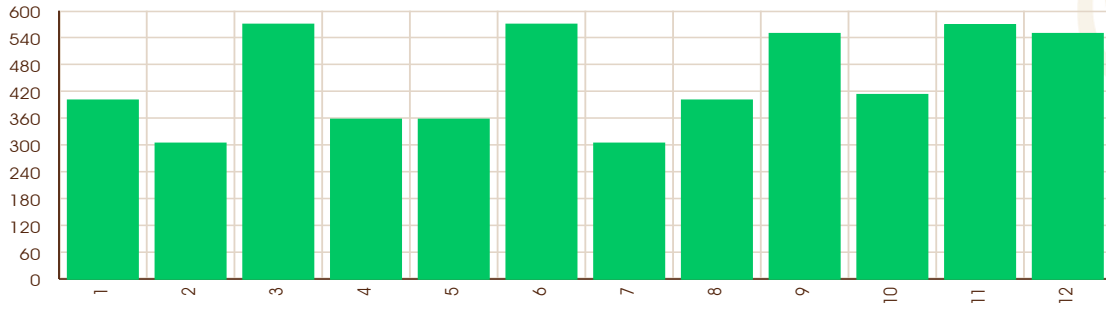

BhavaBala Graphs

Bhavadiapati Bala