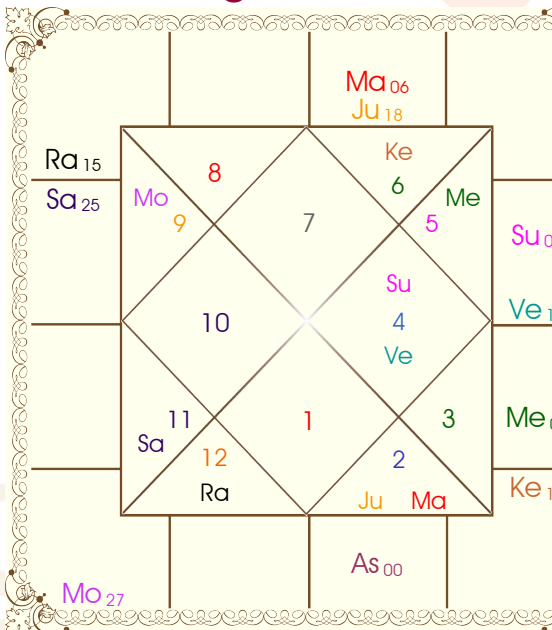

Chalit Chart

Lagna-Chalit

ASTROWORLD (DR VISHAL M ANAJWALA)

228, SHIVEN SHOPPERS OPP GANGESHWAR MAHADEV TEMPLE SURAT

8000146467

anajwala4@gmail.com

Sudarshan Chakra

NOTE: Sudarshan Chakra represents the comparative positions of the planets in the Sun, Moon and Lagna charts simultaneously from outer to inner circle respectively. To study a house consider the signs in all the three charts simultaneously.

ASTROWORLD (DR VISHAL M ANAJWALA)

228, SHIVEN SHOPPERS OPP GANGESHWAR MAHADEV TEMPLE SURAT

8000146467

anajwala4@gmail.com

K P System

Balance of Dasa : Venus 0 Years 1 Months 16 Days

Planet						Nirayana Bhava								
Pln	R	Sign	Degree	RL	NL	Sb	SS	Hse	Sign	Degree	RL	NL	Sb	SS
Sun		Can	04:29:04	Mon	Sat	Sat	Sun	1	Lib	00:29:35	Ven	Mar	Mer	Ven
Mon		Sag	26:34:50	Jup	Ven	Ket	Mer	2	Lib	27:12:12	Ven	Jup	Ven	Mon
Mar		Tau	05:53:06	Ven	Sun	Mer	Sun	3	Sag	00:24:23	Jup	Ket	Ket	Rah
Mer		Leo	01:21:46	Sun	Ket	Ven	Mon	4	Cap	08:23:12	Sat	Sun	Ven	Mon
Jup		Tau	18:13:07	Ven	Mon	Mer	Ven	5	Aqu	12:42:03	Sat	Rah	Mer	Mer
Ven		Can	17:09:10	Mon	Mer	Mer	Ven	6	Pis	09:43:22	Jup	Sat	Ven	Sat
Sat	R	Aqu	24:58:18	Sat	Jup	Mer	Rah	7	Ari	00:29:35	Mar	Ket	Ket	Jup
Rah	R	Pis	15:12:45	Jup	Sat	Jup	Sat	8	Ari	27:12:12	Mar	Sun	Sun	Ket
Ket	R	Vir	15:12:45	Mer	Mon	Jup	Mon	9	Gem	00:24:23	Mer	Mar	Mer	Ven
Ura		Tau	02:24:57	Ven	Sun	Jup	Sun	10	Can	08:23:12	Mon	Sat	Ven	Ven
Nep	R	Pis	05:44:50	Jup	Sat	Mer	Ket	11	Leo	12:42:03	Sun	Ket	Mer	Rah
Plu	R	Cap	06:50:00	Sat	Sun	Mer	Sat	12	Vir	09:43:22	Mer	Sun	Ven	Mer

KP Ayanamsa : 24:05:38

Fortuna : Pisces 22:35:20

Lagna Chart

Cusp Chart

ASTROWORLD (DR VISHAL M ANAJWALA)

228, SHIVEN SHOPPERS OPP GANGESHWAR MAHADEV TEMPLE SURAT

8000146467

anajwala4@gmail.com