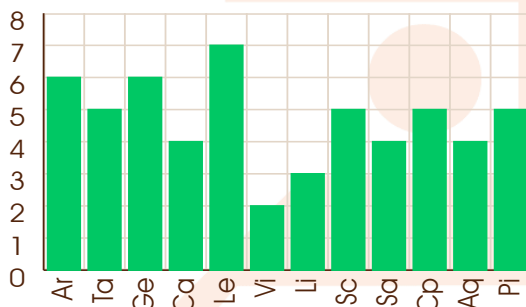

Bhinnashtak Graphs

Jupiter