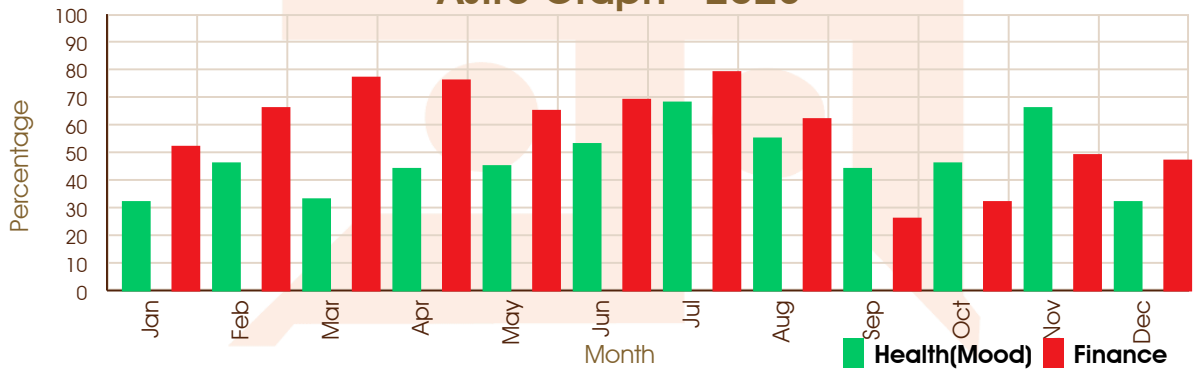

Astro Graph - 2028