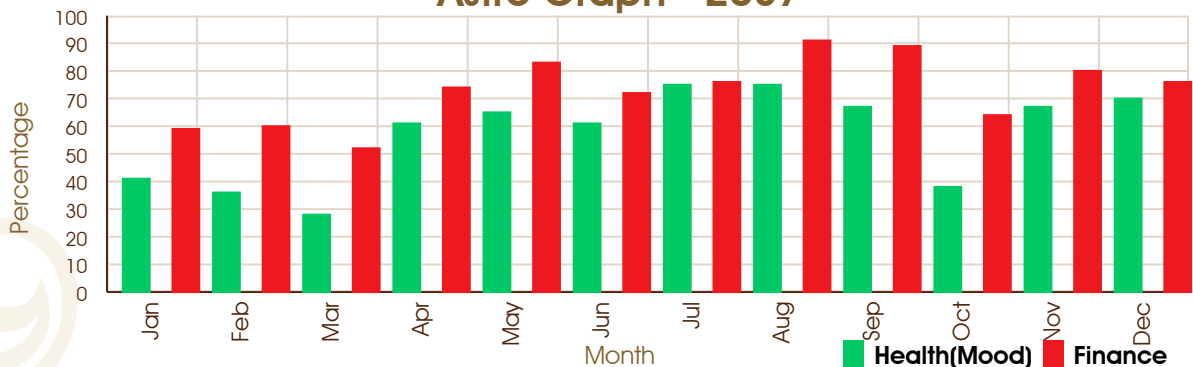

Astro Graph - 2037

ASTROWORLD (DR VISHAL M ANAJWALA)

228, SHIVEN SHOPPERS OPP GANGESHWAR MAHADEV TEMPLE SURAT

8000146467

anajwala4@gmail.com