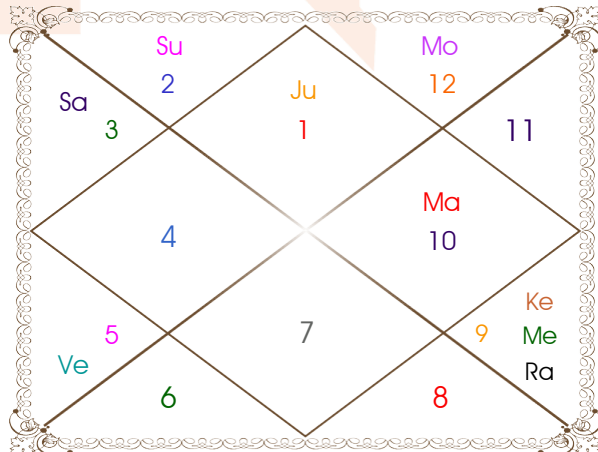

ASTROWORLD (DR VISHAL M ANAJWALA)

228, SHIVEN SHOPPERS OPP GANGESHWAR MAHADEV TEMPLE SURAT

8000146467

anajwala4@gmail.com

ShodashVarga Charts

Divisional Charts are extensions of Lagna Chart. Every chart has some specific purpose as described along with the chart below. These charts are to be studied along with the basic lagna chart to know in detail about the subject it represents. However, care has to be exercised in looking into these charts, because there are no aspects of planets here. Planet's behaviour is normally limited to the extent of sign or house it occupies in these divisional charts.

ShodashVarga Charts

Dreshkana Chart

For Coborns

Chaturthamsa Chart

For Fortunes

Panchamsa Chart

For Knowledge and Intellect

Shastamsa Chart

For Enemies

Saptamamsa Chart

For Children

Ashtamsa Chart

For Longevity

ASTROWORLD (DR VISHAL M ANAJWALA)

228, SHIVEN SHOPPERS OPP GANGESHWAR MAHADEV TEMPLE SURAT

8000146467