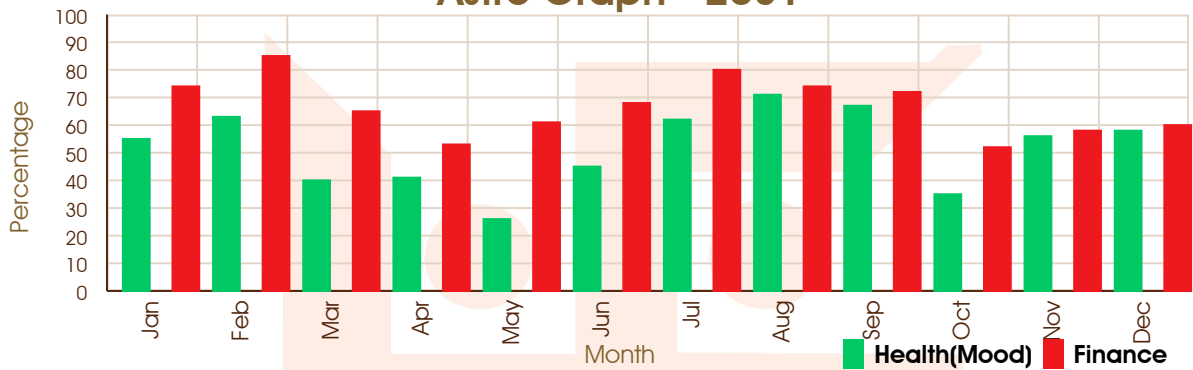

Astro Graph - 2028

Astro Graph - 2029

ASTROWORLD (DR VISHAL M ANAJWALA)

228, SHIVEN SHOPPERS OPP GANGESHWAR MAHADEV TEMPLE SURAT

8000146467

anajwala4@gmail.com

Astro Graph - 2030

Astro Graph - 2031