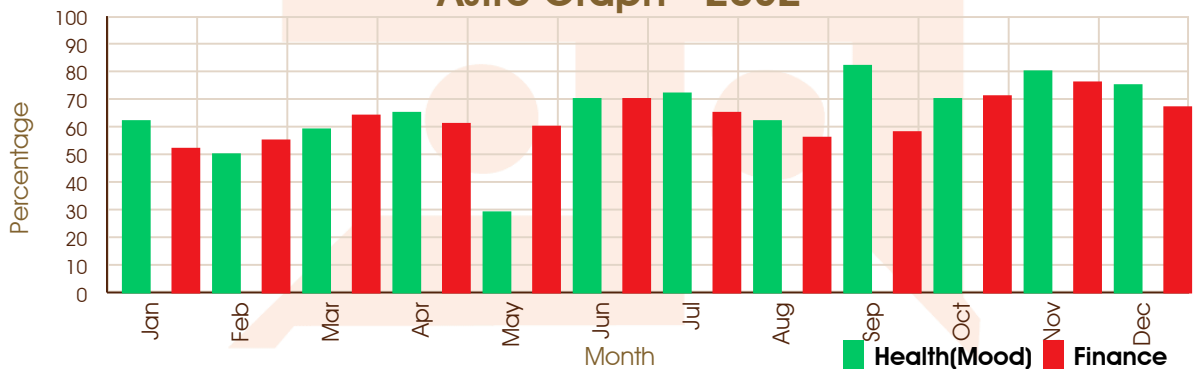

Astro Graph - 2032