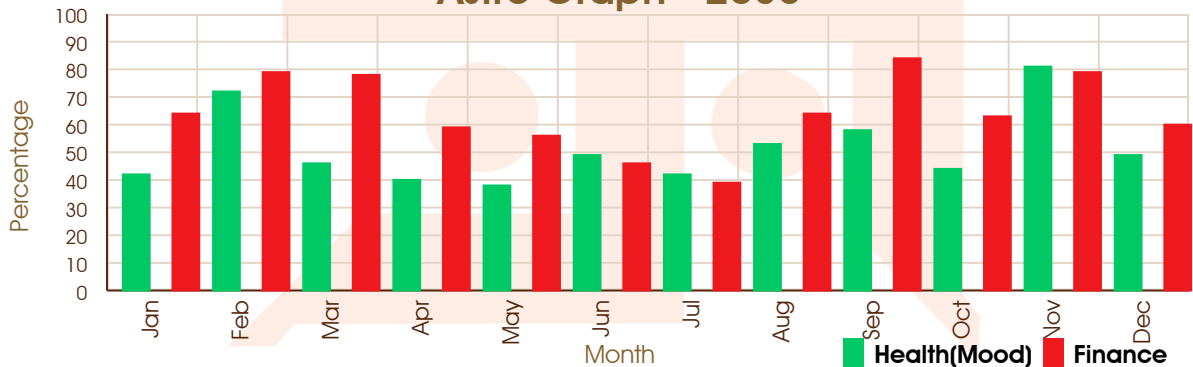

Astro Graph - 2036