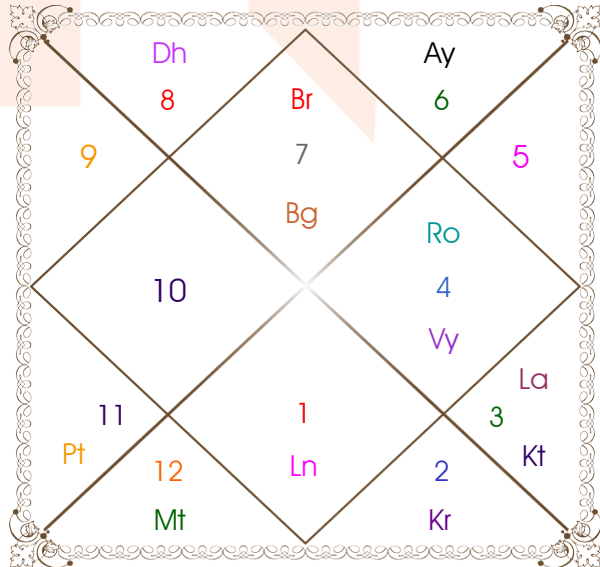

Minimum Shadbala

BhavaBala Graphs

Bhavadiapati Bala

Bhava Dig Bala

Bhavadrishi Bala

Bhava Bala

Shadbala and Bhavabala Graphs

ShadBala in rupas

Ishta - Kashta Phala

Bhavabala in rupas

ASTROWORLD (DR VISHAL M ANAJWALA)

228, SHIVEN SHOPPERS OPP GANGESHWAR MAHADEV TEMPLE SURAT

8000146467

anajwala4@gmail.com

Upagrahas & Arudha

Upagraha	Ab	Sign	Degree	Exal	Plac	Nakshatra	Pad	No.
Ascendent	As	Lib	00:23:14	---	---	Chitra	3	14
Gulika	Gl	Can	24:17:43	---	---	Aslesa	3	9
Kaal	Kl	Leo	15:00:50	---	---	P Phal	1	11
Mrityu	Mr	Vir	27:05:35	---	---	Chitra	2	14
Yamghantk	Ym	Sco	09:14:57	---	---	Anuradha	2	17
Ardhprahar	Ar	Lib	18:09:56	---	---	Svati	4	15
Dhooma	Dh	Sco	17:42:44	---	---	Jyestha	1	18
Vyatipat	Vy	Leo	12:17:16	---	---	Magha	4	10
Parivesha	Pr	Aqu	12:17:16	---	---	Satbisha	2	24
Indrachapa	In	Tau	17:42:44	---	---	Rohini	3	4
Upaketu	Up	Gem	04:22:44	---	---	Mrgsra	4	5

Pranpada	:	Tau	08:45:27	Karkamsha Lagna :	Sco	28:16:27	
Bhava Lagna	:	Sco	07:35:52	Hora Lagna	:	Pis	10:49:00
Ghati Lagna	:	Pis	20:28:25	Varnada Lagna	:	Lib	18:47:45

Upagraha Chart

Arudha Chart

Shannadi Chakra