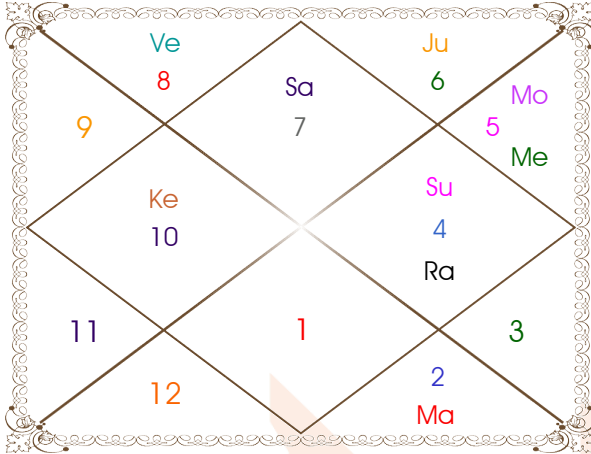

ShodashVarga Charts

Dreshkana Chart