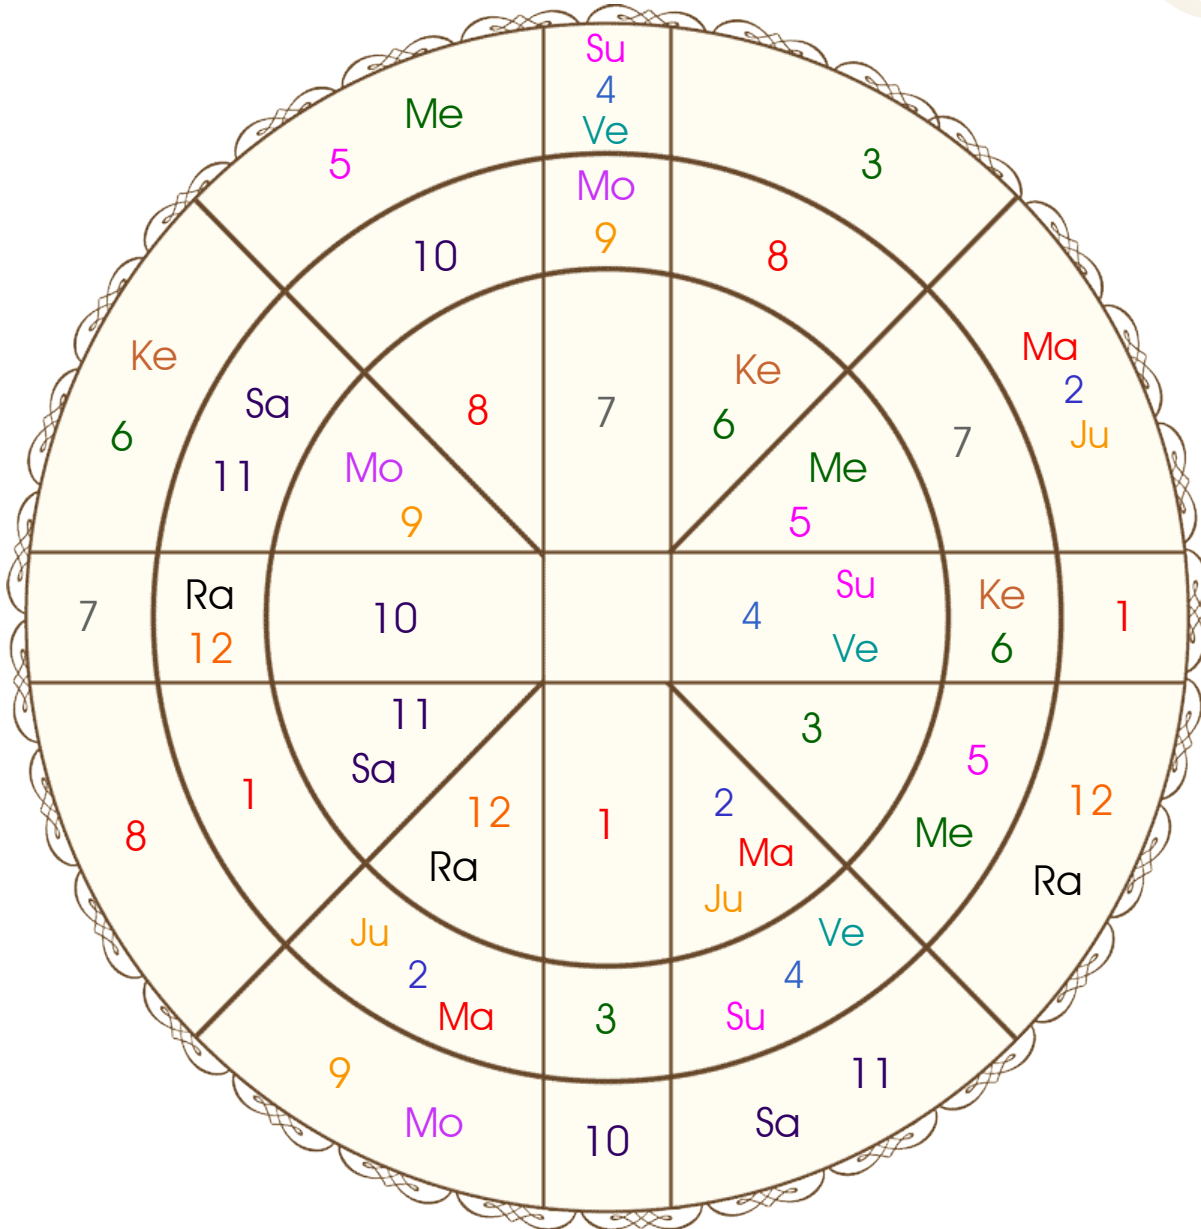

Chalit Chart

Lagna-Chalit

ASTROWORLD (DR VISHAL M ANAJWALA)

228, SHIVEN SHOPPERS OPP GANGESHWAR MAHADEV TEMPLE SURAT

8000146467

anajwala4@gmail.com

Sudarshan Chakra

NOTE: Sudarshan Chakra represents the comparative positions of the planets in the Sun, Moon and Lagna charts simultaneously from outer to inner circle respectively. To study a house consider the signs in all the three charts simultaneously.