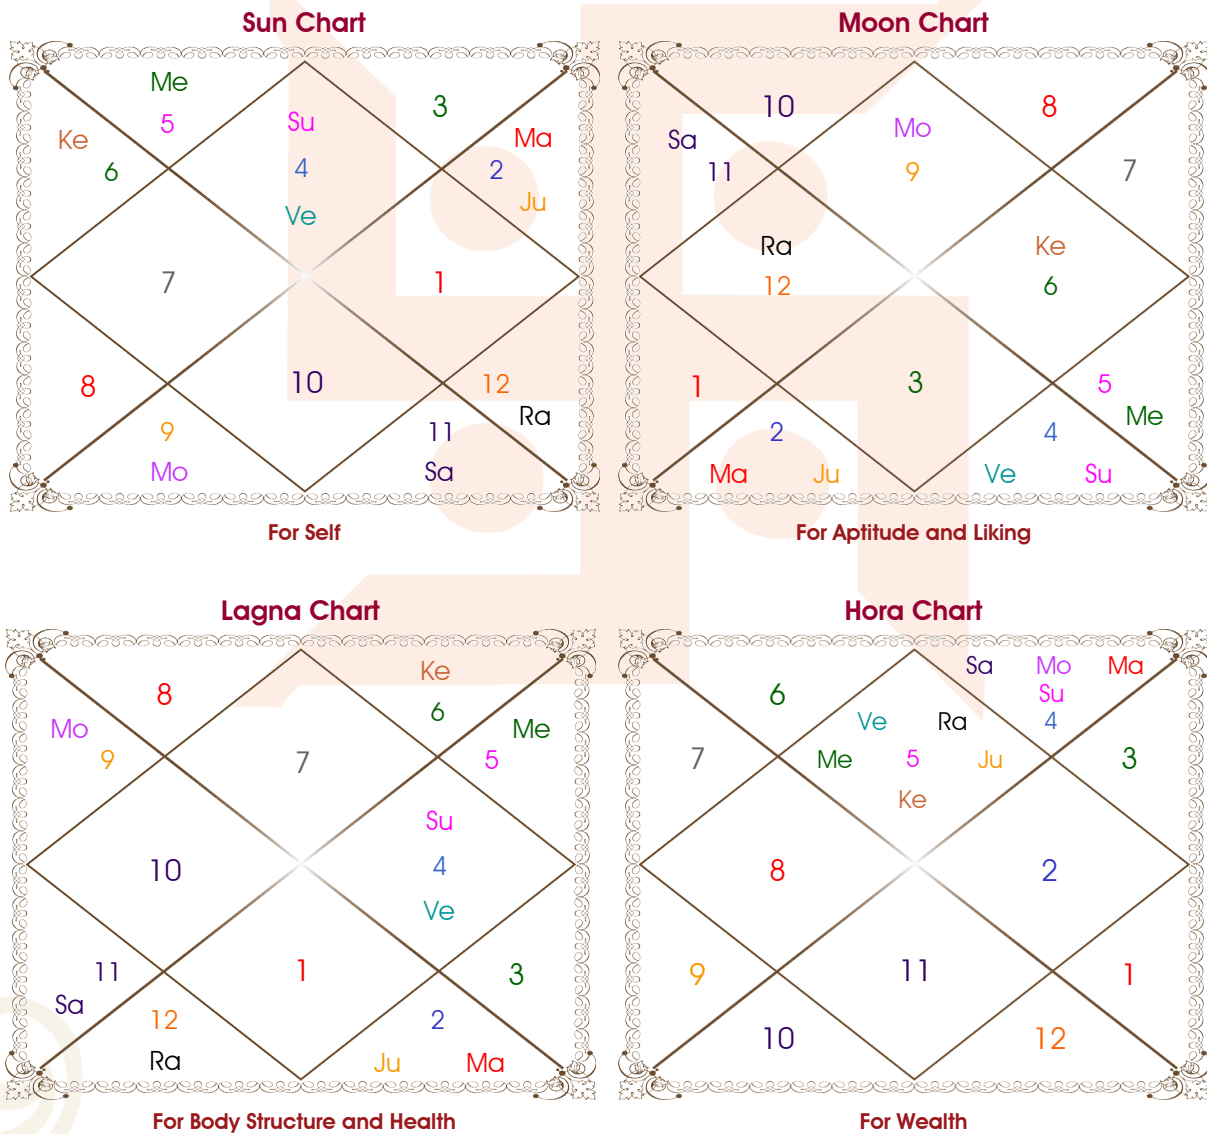

ASTROWORLD (DR VISHAL M ANAJWALA)

228, SHIVEN SHOPPERS OPP GANGESHWAR MAHADEV TEMPLE SURAT

8000146467

anajwala4@gmail.com

ShodashVarga Charts

Divisional Charts are extensions of Lagna Chart. Every chart has some specific purpose as described along with the chart below. These charts are to be studied along with the basic lagna chart to know in detail about the subject it represents. However, care has to be exercised in looking into these charts, because there are no aspects of planets here. Planet's behaviour is normally limited to the extent of sign or house it occupies in these divisional charts.