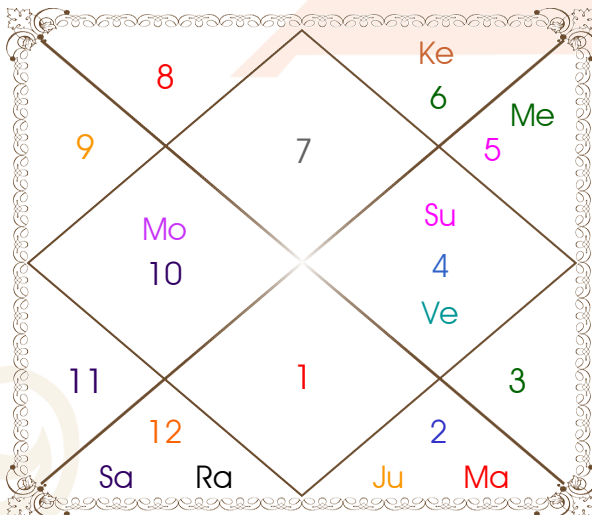

Chalit And Nirayana Bhava Chalit

Chalit Degree

Bhava	Bhava Start	Bhava Middle	Cusp	Rasi	Degree
1	Virgo 16:42:11	Libra 00:23:14	1	Libra	00:23:14
2	Libra 16:42:11	Scorpio 03:01:07	2	Libra	27:05:52
3	Scorpio 19:20:03	Sagittarius 05:38:59	3	Sagittarius	00:18:03
4	Sagittarius 21:57:56	Capricorn 08:16:52	4	Capricorn	08:16:52
5	Capricorn 21:57:56	Aquarius 05:38:59	5	Aquarius	12:35:43
6	Aquarius 19:20:03	Pisces 03:01:07	6	Pisces	09:37:02
7	Pisces 16:42:11	Aries 00:23:14	7	Aries	00:23:14
8	Aries 16:42:11	Taurus 03:01:07	8	Aries	27:05:52
9	Taurus 19:20:03	Gemini 05:38:59	9	Gemini	00:18:03
10	Gemini 21:57:56	Cancer 08:16:52	10	Cancer	08:16:52
11	Cancer 21:57:56	Leo 05:38:59	11	Leo	12:35:43
12	Leo 19:20:03	Virgo 03:01:07	12	Virgo	09:37:02

Nirayana Bhava Chalit

Tara Chakra

Janma	Sampat	Vipat	Kshem	Pratyari	Saadhak	Vadha	Mitra	Atimitra
P Sadha	U Sadha	Sravna	Dhanish	Satbisha	P Bhad	U Bhad	Revati	Asvini
Bharani	Krittika	Rohini	Mrgsra	Ardra	Punrvsu	Pushya	Aslesa	Magha
P Phal	U Phal	Hasta	Chitra	Svati	Visakha	Anuradha	Jyestha	Moola

Chalit Chart