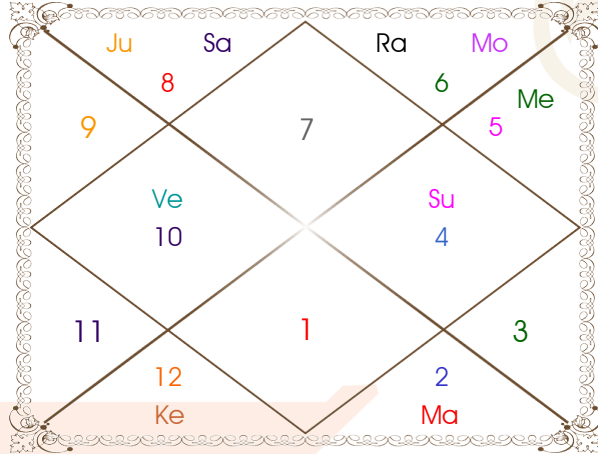

Chaturthamsa Chart