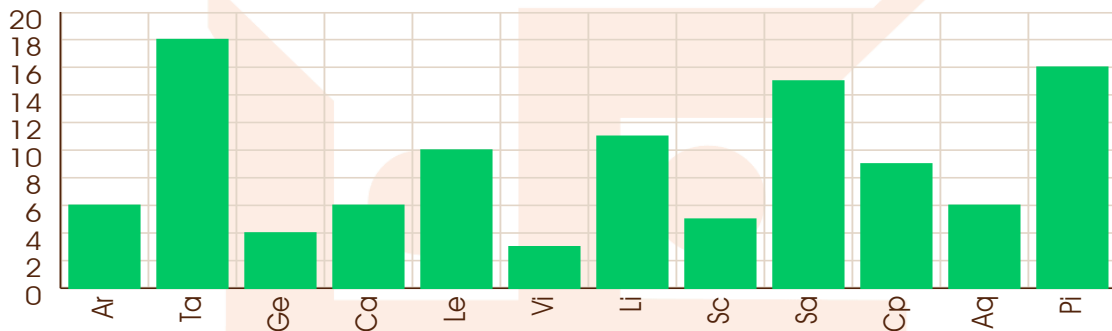

Ashtakvarga After Trikona Reduction