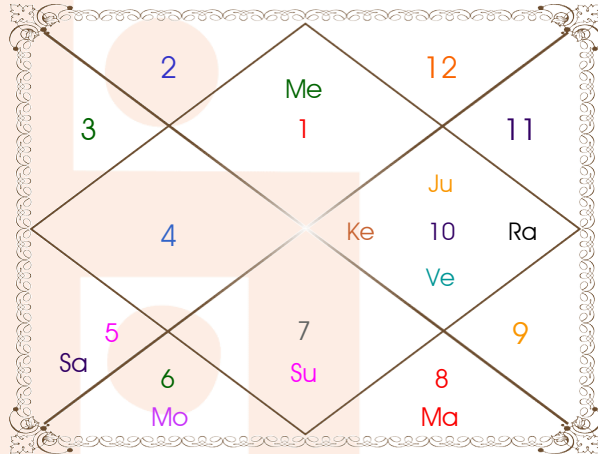

ASTROWORLD (DR VISHAL M ANAJWALA)

228, SHIVEN SHOPPERS OPP GANGESHWAR MAHADEV TEMPLE SURAT

8000146467

anajwala4@gmail.com

ShodashVarga Charts

Divisional Charts are extensions of Lagna Chart. Every chart has some specific purpose as described along with the chart below. These charts are to be studied along with the basic lagna chart to know in detail about the subject it represents. However, care has to be exercised in looking into these charts, because there are no aspects of planets here. Planet's behaviour is normally limited to the extent of sign or house it occupies in these divisional charts.

ShodashVarga Charts

Dreshkana Chart

For Coborns

Chaturthamsa Chart

For Fortunes

Panchamsa Chart

For Knowledge and Intellect

Shastamsa Chart

For Enemies

Saptamamsa Chart

For Children

Ashtamsa Chart

For Longevity

ASTROWORLD (DR VISHAL M ANAJWALA)

228, SHIVEN SHOPPERS OPP GANGESHWAR MAHADEV TEMPLE SURAT

8000146467