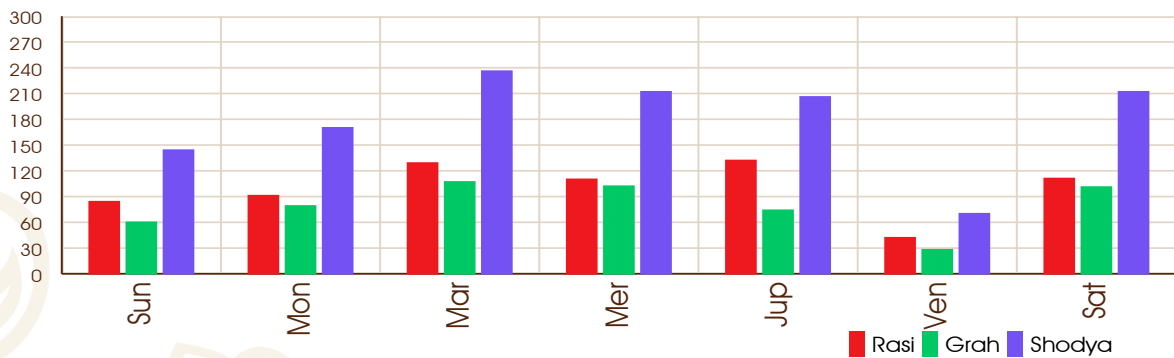

Sodya Pindas

ASTROWORLD (DR VISHAL M ANAJWALA)

228, SHIVEN SHOPPERS OPP GANGESHWAR MAHADEV TEMPLE SURAT

8000146467

anajwala4@gmail.com