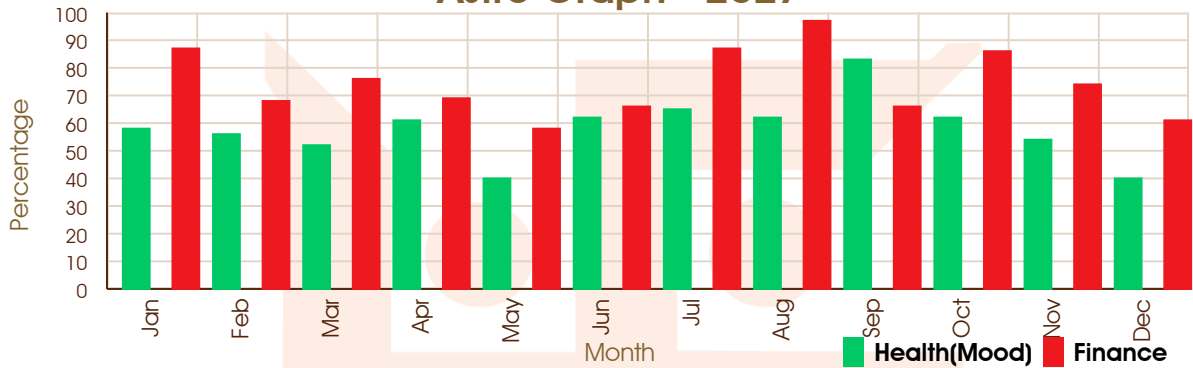

Notes : - The Dates given for Dasa periods show their endings.

ASTROWORLD (DR VISHAL M ANAJWALA)

228, SHIVEN SHOPPERS OPP GANGESHWAR MAHADEV TEMPLE SURAT

8000146467

anajwala4@gmail.com

Astro Graph - 2026

Astro Graph - 2027