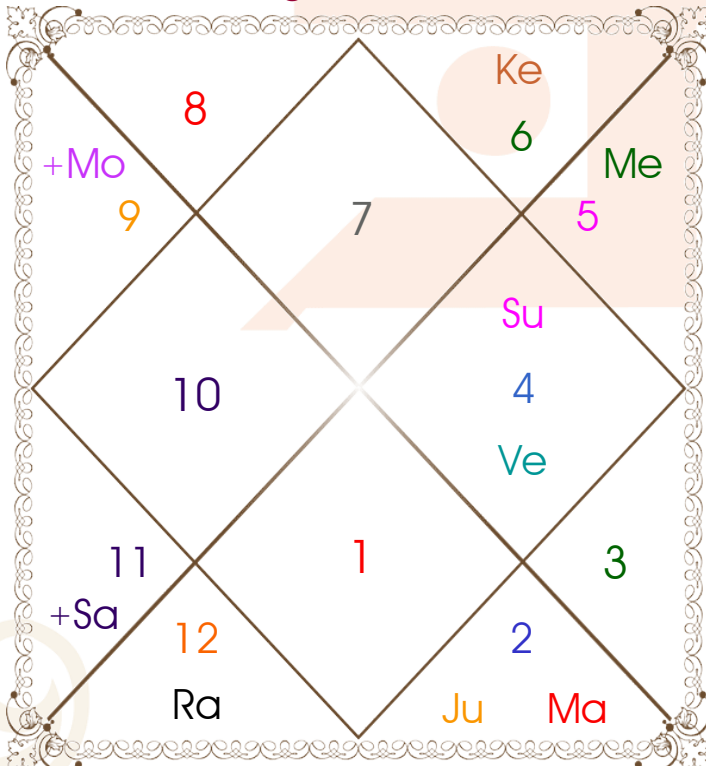

Planetary Degrees and their Positions

Pl	R	C	Rasi	Degree	Speed	Nak	Pad	No.	RL	NL	Sub	Dignity
Asc			Lib	00:23:14	254:09:52	Chitra	3	14	Ven	Mar	Mer	---
Sun			Can	04:22:44	00:57:15	Pushya	1	8	Mon	Sat	Sat	FrSign
Mon			Sag	26:28:30	14:08:01	P Sadha	4	20	Jup	Ven	Ket	NuSign
Mar			Tau	05:46:46	00:41:34	Krittika	3	3	Ven	Sun	Mer	NuSign
Mer			Leo	01:15:25	01:01:07	Magha	1	10	Sun	Ket	Ven	FrSign
Jup			Tau	18:06:47	00:11:41	Rohini	3	4	Ven	Mon	Mer	EnSign
Ven			Can	17:02:49	01:13:43	Aslesa	1	9	Mon	Mer	Mer	EnSign
Sat	R		Aqu	24:51:58	00:02:02	P Bhad	2	25	Sat	Jup	Mer	OwnSign
Rah	R		Pis	15:06:24	00:10:54	U Bhad	4	26	Jup	Sat	Jup	NuSign
Ket	R		Vir	15:06:24	00:10:54	Hasta	2	13	Mer	Mon	Jup	EnSign
Ura			Tau	02:18:37	00:02:01	Krittika	2	3	Ven	Sun	Jup	---
Nep	R		Pis	05:38:30	00:00:35	U Bhad	1	26	Jup	Sat	Mer	---
Plu	R		Cap	06:43:39	00:01:25	U Sadha	4	21	Sat	Sun	Mer	---
Mid Heaven			Can	08:16:52	--	Pushya	--	8	Mon	Sat	Ven	--

R-Retrograde S-Stationary

C- Combust D-Deep Combust

Rahu : True

Lahiri Ayanamsa : 24:11:58

Lagna-Chalit