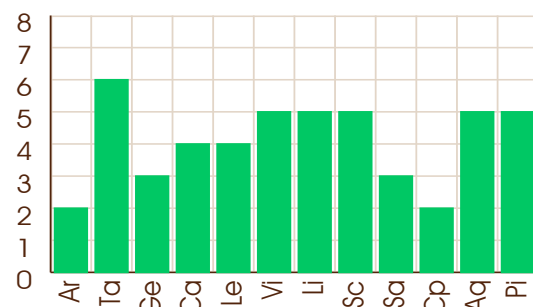

Bhinnashtak Graphs

Ascendent