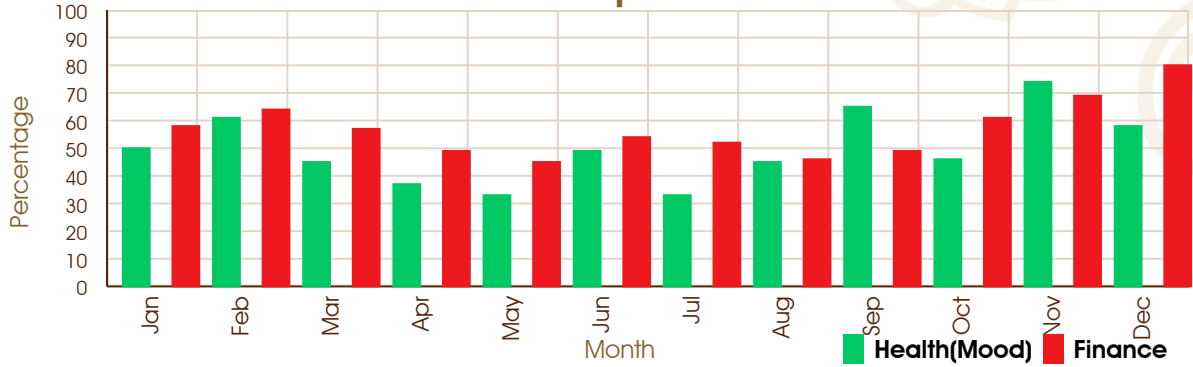

Notes : - The Dates given for Dasa periods show their endings.

ASTROWORLD (DR VISHAL M ANAJWALA)

228, SHIVEN SHOPPERS OPP GANGESHWAR MAHADEV TEMPLE SURAT

8000146467

anajwala4@gmail.com

Astro Graph - 2026

Astro Graph - 2027