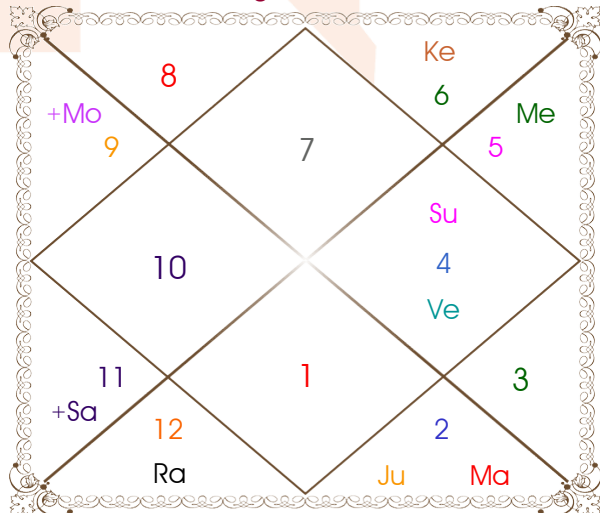

228, SHIVEN SHOPPERS OPP GANGESHWAR MAHADEV TEMPLE SURAT

8000146467

anajwala4@gmail.com

Chalit And Nirayana Bhava Chalit

Chalit Degree

Bhava	Bhava Start	Bhava Middle	Cusp	Rasi	Degree
1	Virgo 16:42:11	Libra 00:23:14	1	Libra	00:23:14
2	Libra 16:42:11	Scorpio 03:01:07	2	Libra	27:05:52
3	Scorpio 19:20:03	Sagittarius 05:38:59	3	Sagittarius	00:18:03
4	Sagittarius 21:57:56	Capricorn 08:16:52	4	Capricorn	08:16:52
5	Capricorn 21:57:56	Aquarius 05:38:59	5	Aquarius	12:35:43
6	Aquarius 19:20:03	Pisces 03:01:07	6	Pisces	09:37:02
7	Pisces 16:42:11	Aries 00:23:14	7	Aries	00:23:14
8	Aries 16:42:11	Taurus 03:01:07	8	Aries	27:05:52
9	Taurus 19:20:03	Gemini 05:38:59	9	Gemini	00:18:03
10	Gemini 21:57:56	Cancer 08:16:52	10	Cancer	08:16:52
11	Cancer 21:57:56	Leo 05:38:59	11	Leo	12:35:43
12	Leo 19:20:03	Virgo 03:01:07	12	Virgo	09:37:02

Chalit Chart

Cusp Chart

ASTROWORLD (DR VISHAL M ANAJWALA)

228, SHIVEN SHOPPERS OPP GANGESHWAR MAHADEV TEMPLE SURAT

8000146467

anajwala4@gmail.com

Karak, Avastha, Rashmi

Planet	----- Karaka -----		----- Avastha -----			Kiran Rashmi	Planet Power
	Char	Sthir	Baladi	Deeptadi	Shayanadi		
Sun	Gyati	Pitra	Mrit	Mudit	Netrapani	5.31	57 %
Mon	Atma	Matra	Mrit	Shakt	Sabha	1.34	59 %
Mar	Putra	Bhratra	Mrit	Nipidit	Gamana	2.74	50 %
Mer	Kalatra	Gyati	Bala	Mudit	Netrapani	5.05	58 %
Jup	Bhratra	Dhan	Kumar	Khal	Kautuka	5.18	49 %
Ven	Matra	Kalatra	Yuva	Khal	Kautuka	1.24	39 %
Sat	Amatyaa	Ayush	Mrit	Swastha	Sabha	2.30	45 %
Rah	---	Gyan	Yuva	Shakt	Sabha	0.00	11 %
Ket	---	Moksh	Yuva	Khal	Aagama	0.00	0 %
Total						23.15	

Chalit Chart

Lagna-Chalit

ASTROWORLD (DR VISHAL M ANAJWALA)

228, SHIVEN SHOPPERS OPP GANGESHWAR MAHADEV TEMPLE SURAT

8000146467

anajwala4@gmail.com

Sudarshan Chakra

NOTE: Sudarshan Chakra represents the comparative positions of the planets in the Sun, Moon and Lagna charts simultaneously from outer to inner circle respectively. To study a house consider the signs in all the three charts simultaneously.