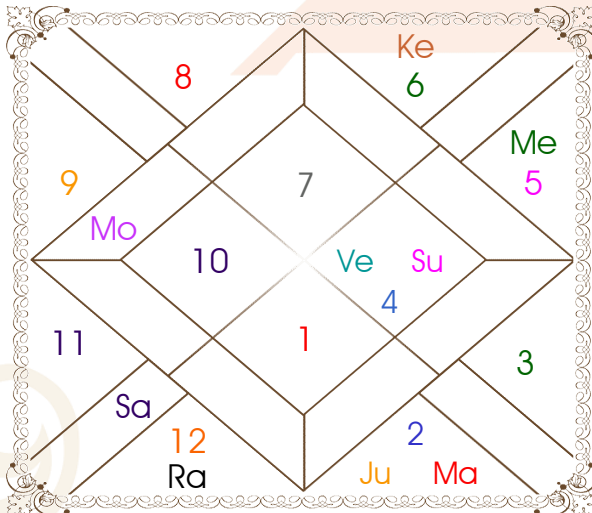

228, SHIVEN SHOPPERS OPP GANGESHWAR MAHADEV TEMPLE SURAT

8000146467

anajwala4@gmail.com

Chalit And Nirayana Bhava Chalit

Chalit Degree

Bhava	Bhava Start	Bhava Middle	Cusp	Rasi	Degree
1	Virgo 16:42:11	Libra 00:23:14	1	Libra	00:23:14
2	Libra 16:42:11	Scorpio 03:01:07	2	Libra	27:05:52
3	Scorpio 19:20:03	Sagittarius 05:38:59	3	Sagittarius	00:18:03
4	Sagittarius 21:57:56	Capricorn 08:16:52	4	Capricorn	08:16:52
5	Capricorn 21:57:56	Aquarius 05:38:59	5	Aquarius	12:35:43
6	Aquarius 19:20:03	Pisces 03:01:07	6	Pisces	09:37:02
7	Pisces 16:42:11	Aries 00:23:14	7	Aries	00:23:14
8	Aries 16:42:11	Taurus 03:01:07	8	Aries	27:05:52
9	Taurus 19:20:03	Gemini 05:38:59	9	Gemini	00:18:03
10	Gemini 21:57:56	Cancer 08:16:52	10	Cancer	08:16:52
11	Cancer 21:57:56	Leo 05:38:59	11	Leo	12:35:43
12	Leo 19:20:03	Virgo 03:01:07	12	Virgo	09:37:02

Chalit Chart

Cusp Chart

ASTROWORLD (DR VISHAL M ANAJWALA)

228, SHIVEN SHOPPERS OPP GANGESHWAR MAHADEV TEMPLE SURAT

8000146467

anajwala4@gmail.com

Karak, Avastha, Rashmi

Planet	----- Karaka -----		----- Avastha -----			Kiran Rashmi	Planet Power
	Char	Sthir	Baladi	Deeptadi	Shayanadi		
Sun	Gyati	Pitra	Mrit	Mudit	Netrapani	5.31	57 %
Mon	Atma	Matra	Mrit	Shakt	Sabha	1.34	59 %
Mar	Putra	Bhratra	Mrit	Nipidit	Gamana	2.74	50 %
Mer	Kalatra	Gyati	Bala	Mudit	Netrapani	5.05	58 %
Jup	Bhratra	Dhan	Kumar	Khal	Kautuka	5.18	49 %
Ven	Matra	Kalatra	Yuva	Khal	Kautuka	1.24	39 %
Sat	Amatyaa	Ayush	Mrit	Swastha	Sabha	2.30	45 %
Rah	---	Gyan	Yuva	Shakt	Sabha	0.00	11 %
Ket	---	Moksh	Yuva	Khal	Aagama	0.00	0 %
Total						23.15	

Chalit Chart

Lagna-Chalit

ASTROWORLD (DR VISHAL M ANAJWALA)

228, SHIVEN SHOPPERS OPP GANGESHWAR MAHADEV TEMPLE SURAT

8000146467

anajwala4@gmail.com

Sudarshan Chakra

NOTE: Sudarshan Chakra represents the comparative positions of the planets in the Sun, Moon and Lagna charts simultaneously from outer to inner circle respectively. To study a house consider the signs in all the three charts simultaneously.