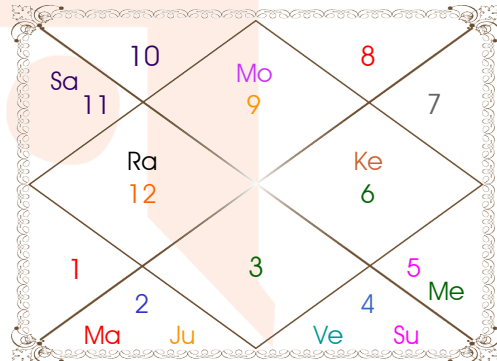

228, SHIVEN SHOPPERS OPP GANGESHWAR MAHADEV TEMPLE SURAT

8000146467

anajwala4@gmail.com

Planetary Degrees and their Positions

Pl	R	C	Rasi	Degree	Speed	Nak	Pad	No.	RL	NL	Sub	Dignity
Asc			Lib	00:23:14	254:09:52	Chitra	3	14	Ven	Mar	Mer	---
Sun			Can	04:22:44	00:57:15	Pushya	1	8	Mon	Sat	Sat	FrSign
Mon			Sag	26:28:30	14:08:01	P Sadha	4	20	Jup	Ven	Ket	NuSign
Mar			Tau	05:46:46	00:41:34	Krittika	3	3	Ven	Sun	Mer	NuSign
Mer			Leo	01:15:25	01:01:07	Magha	1	10	Sun	Ket	Ven	FrSign
Jup			Tau	18:06:47	00:11:41	Rohini	3	4	Ven	Mon	Mer	EnSign
Ven			Can	17:02:49	01:13:43	Aslesa	1	9	Mon	Mer	Mer	EnSign
Sat	R		Aqu	24:51:58	00:02:02	P Bhad	2	25	Sat	Jup	Mer	OwnSign
Rah	R		Pis	15:06:24	00:10:54	U Bhad	4	26	Jup	Sat	Jup	NuSign
Ket	R		Vir	15:06:24	00:10:54	Hasta	2	13	Mer	Mon	Jup	EnSign
Ura			Tau	02:18:37	00:02:01	Krittika	2	3	Ven	Sun	Jup	---
Nep	R		Pis	05:38:30	00:00:35	U Bhad	1	26	Jup	Sat	Mer	---
Plu	R		Cap	06:43:39	00:01:25	U Sadha	4	21	Sat	Sun	Mer	---
Mid Heaven			Can	08:16:52	--	Pushya	--	8	Mon	Sat	Ven	--

R-Retrograde S-Stationary

C- Combust D-Deep Combust

Rahu : True

Lahiri Ayanamsa : 24:11:58

Lagna-Chalit

Moon Chart

Navamsa Chart

ASTROWORLD (DR VISHAL M ANAJWALA)

228, SHIVEN SHOPPERS OPP GANGESHWAR MAHADEV TEMPLE SURAT

8000146467

anajwala4@gmail.com

Chalit And Nirayana Bhava Chalit

Chalit Degree

Bhava	Bhava Start	Bhava Middle	Cusp	Rasi	Degree
1	Virgo 16:42:11	Libra 00:23:14	1	Libra	00:23:14
2	Libra 16:42:11	Scorpio 03:01:07	2	Libra	27:05:52
3	Scorpio 19:20:03	Sagittarius 05:38:59	3	Sagittarius	00:18:03
4	Sagittarius 21:57:56	Capricorn 08:16:52	4	Capricorn	08:16:52
5	Capricorn 21:57:56	Aquarius 05:38:59	5	Aquarius	12:35:43
6	Aquarius 19:20:03	Pisces 03:01:07	6	Pisces	09:37:02
7	Pisces 16:42:11	Aries 00:23:14	7	Aries	00:23:14
8	Aries 16:42:11	Taurus 03:01:07	8	Aries	27:05:52
9	Taurus 19:20:03	Gemini 05:38:59	9	Gemini	00:18:03
10	Gemini 21:57:56	Cancer 08:16:52	10	Cancer	08:16:52
11	Cancer 21:57:56	Leo 05:38:59	11	Leo	12:35:43
12	Leo 19:20:03	Virgo 03:01:07	12	Virgo	09:37:02