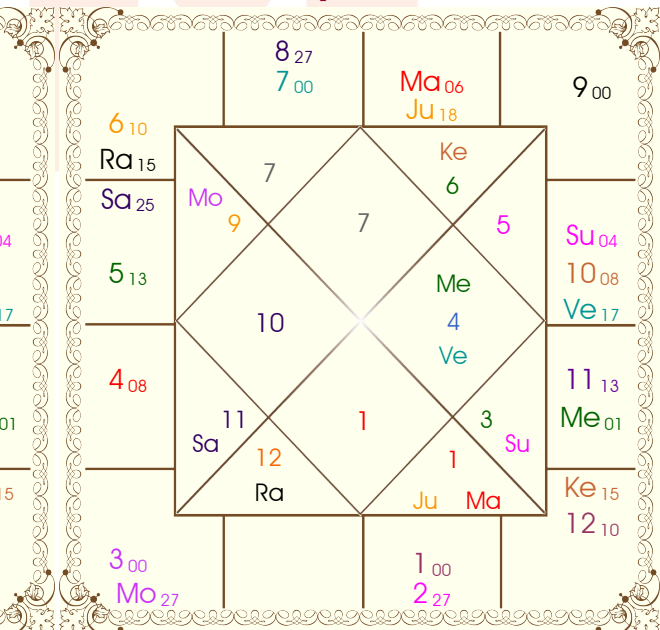

Chalit Chart

Lagna-Chalit

ASTROWORLD (DR VISHAL M ANAJWALA)

228, SHIVEN SHOPPERS OPP GANGESHWAR MAHADEV TEMPLE SURAT

8000146467

anajwala4@gmail.com

Sudarshan Chakra

NOTE: Sudarshan Chakra represents the comparative positions of the planets in the Sun, Moon and Lagna charts simultaneously from outer to inner circle respectively. To study a house consider the signs in all the three charts simultaneously.

ASTROWORLD (DR VISHAL M ANAJWALA)

228, SHIVEN SHOPPERS OPP GANGESHWAR MAHADEV TEMPLE SURAT

8000146467

anajwala4@gmail.com

K P System

Balance of Dasa : Venus 0 Years 1 Months 16 Days

Planet						Nirayana Bhava								
Pln	R	Sign	Degree	RL	NL	Sb	SS	Hse	Sign	Degree	RL	NL	Sb	SS
Sun		Can	04:29:04	Mon	Sat	Sat	Sun	1	Lib	00:29:35	Ven	Mar	Mer	Ven
Mon		Sag	26:34:50	Jup	Ven	Ket	Mer	2	Lib	27:12:12	Ven	Jup	Ven	Mon
Mar		Tau	05:53:06	Ven	Sun	Mer	Sun	3	Sag	00:24:23	Jup	Ket	Ket	Rah
Mer		Leo	01:21:46	Sun	Ket	Ven	Mon	4	Cap	08:23:12	Sat	Sun	Ven	Mon
Jup		Tau	18:13:07	Ven	Mon	Mer	Ven	5	Aqu	12:42:03	Sat	Rah	Mer	Mer
Ven		Can	17:09:10	Mon	Mer	Mer	Ven	6	Pis	09:43:22	Jup	Sat	Ven	Sat
Sat	R	Aqu	24:58:18	Sat	Jup	Mer	Rah	7	Ari	00:29:35	Mar	Ket	Ket	Jup
Rah	R	Pis	15:12:45	Jup	Sat	Jup	Sat	8	Ari	27:12:12	Mar	Sun	Sun	Ket
Ket	R	Vir	15:12:45	Mer	Mon	Jup	Mon	9	Gem	00:24:23	Mer	Mar	Mer	Ven
Ura		Tau	02:24:57	Ven	Sun	Jup	Sun	10	Can	08:23:12	Mon	Sat	Ven	Ven
Nep	R	Pis	05:44:50	Jup	Sat	Mer	Ket	11	Leo	12:42:03	Sun	Ket	Mer	Rah
Plu	R	Cap	06:50:00	Sat	Sun	Mer	Sat	12	Vir	09:43:22	Mer	Sun	Ven	Mer

KP Ayanamsa : 24:05:38

Fortuna : Pisces 22:35:20

Lagna Chart

Cusp Chart

ASTROWORLD (DR VISHAL M ANAJWALA)

228, SHIVEN SHOPPERS OPP GANGESHWAR MAHADEV TEMPLE SURAT

8000146467

anajwala4@gmail.com