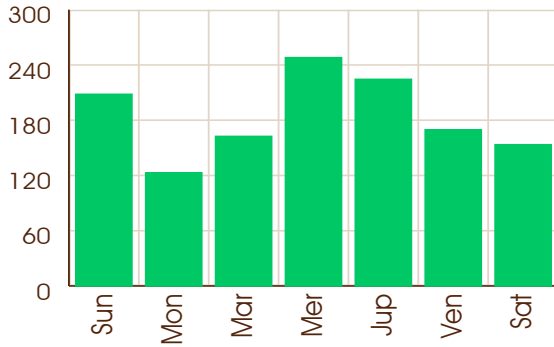

Shadbala Graphs

Sthan Bala