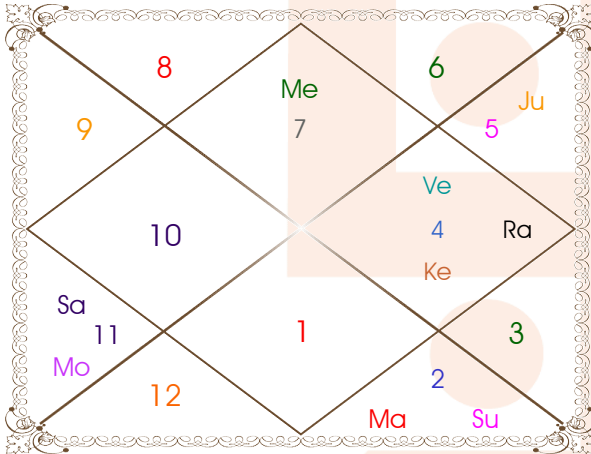

ASTROWORLD (DR VISHAL M ANAJWALA)

228, SHIVEN SHOPPERS OPP GANGESHWAR MAHADEV TEMPLE SURAT

8000146467

anajwala4@gmail.com

ShodashVarga Charts

Divisional Charts are extensions of Lagna Chart. Every chart has some specific purpose as described along with the chart below. These charts are to be studied along with the basic lagna chart to know in detail about the subject it represents. However, care has to be exercised in looking into these charts, because there are no aspects of planets here. Planet's behaviour is normally limited to the extent of sign or house it occupies in these divisional charts.

ShodashVarga Charts

Dreshkana Chart

For Coborns

Chaturthamsa Chart

For Fortunes

Panchamsa Chart

For Knowledge and Intellect

Shastamsa Chart