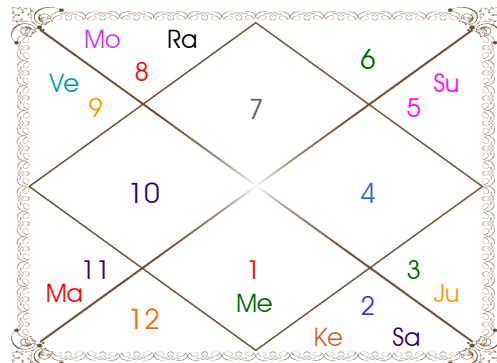

228, SHIVEN SHOPPERS OPP GANGESHWAR MAHADEV TEMPLE SURAT

8000146467

anajwala4@gmail.com

Planetary Degrees and their Positions

Pl	R	C	Rasi	Degree	Speed	Nak	Pad	No.	RL	NL	Sub	Dignity
Asc			Lib	00:23:14	254:09:52	Chitra	3	14	Ven	Mar	Mer	---
Sun			Can	04:22:44	00:57:15	Pushya	1	8	Mon	Sat	Sat	FrSign
Mon			Sag	26:28:30	14:08:01	P Sadha	4	20	Jup	Ven	Ket	NuSign
Mar			Tau	05:46:46	00:41:34	Krittika	3	3	Ven	Sun	Mer	NuSign
Mer			Leo	01:15:25	01:01:07	Magha	1	10	Sun	Ket	Ven	FrSign
Jup			Tau	18:06:47	00:11:41	Rohini	3	4	Ven	Mon	Mer	EnSign
Ven			Can	17:02:49	01:13:43	Aslesa	1	9	Mon	Mer	Mer	EnSign
Sat	R		Aqu	24:51:58	00:02:02	P Bhad	2	25	Sat	Jup	Mer	OwnSign
Rah	R		Pis	15:06:24	00:10:54	U Bhad	4	26	Jup	Sat	Jup	NuSign
Ket	R		Vir	15:06:24	00:10:54	Hasta	2	13	Mer	Mon	Jup	EnSign
Ura			Tau	02:18:37	00:02:01	Krittika	2	3	Ven	Sun	Jup	---
Nep	R		Pis	05:38:30	00:00:35	U Bhad	1	26	Jup	Sat	Mer	---
Plu	R		Cap	06:43:39	00:01:25	U Sadha	4	21	Sat	Sun	Mer	---
Mid Heaven			Can	08:16:52	--	Pushya	--	8	Mon	Sat	Ven	--

R-Retrograde S-Stationary

C- Combust D-Deep Combust

Rahu : True

Lahiri Ayanamsa : 24:11:58

Lagna-Chalit

Moon Chart

Navamsa Chart

ASTROWORLD (DR VISHAL M ANAJWALA)

228, SHIVEN SHOPPERS OPP GANGESHWAR MAHADEV TEMPLE SURAT

8000146467

anajwala4@gmail.com

Chalit And Nirayana Bhava Chalit

Chalit Degree

Bhava	Bhava Start	Bhava Middle	Cusp	Rasi	Degree
1	Virgo 16:42:11	Libra 00:23:14	1	Libra	00:23:14
2	Libra 16:42:11	Scorpio 03:01:07	2	Libra	27:05:52
3	Scorpio 19:20:03	Sagittarius 05:38:59	3	Sagittarius	00:18:03
4	Sagittarius 21:57:56	Capricorn 08:16:52	4	Capricorn	08:16:52
5	Capricorn 21:57:56	Aquarius 05:38:59	5	Aquarius	12:35:43
6	Aquarius 19:20:03	Pisces 03:01:07	6	Pisces	09:37:02
7	Pisces 16:42:11	Aries 00:23:14	7	Aries	00:23:14
8	Aries 16:42:11	Taurus 03:01:07	8	Aries	27:05:52
9	Taurus 19:20:03	Gemini 05:38:59	9	Gemini	00:18:03
10	Gemini 21:57:56	Cancer 08:16:52	10	Cancer	08:16:52
11	Cancer 21:57:56	Leo 05:38:59	11	Leo	12:35:43
12	Leo 19:20:03	Virgo 03:01:07	12	Virgo	09:37:02