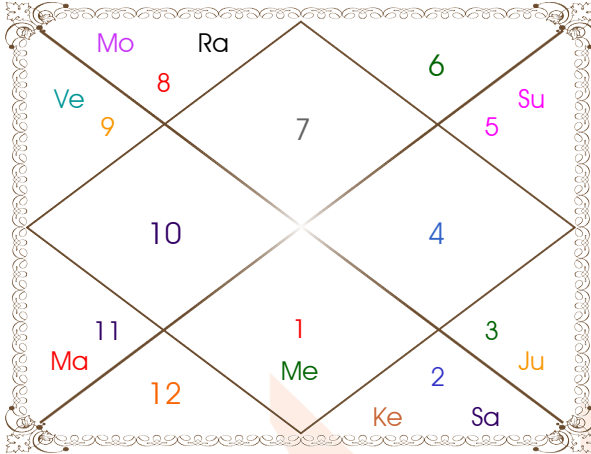

ShodashVarga Charts

Navamsa Chart