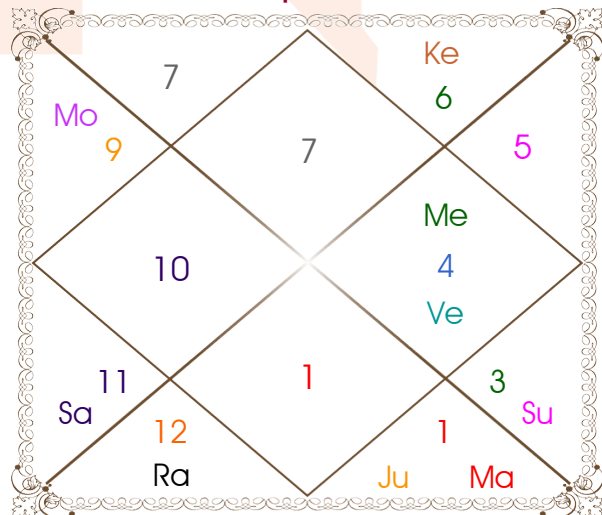

228, SHIVEN SHOPPERS OPP GANGESHWAR MAHADEV TEMPLE SURAT

8000146467

anajwala4@gmail.com

Chalit And Nirayana Bhava Chalit

Chalit Degree

Bhava	Bhava Start	Bhava Middle	Cusp	Rasi	Degree
1	Virgo 16:42:11	Libra 00:23:14	1	Libra	00:23:14
2	Libra 16:42:11	Scorpio 03:01:07	2	Libra	27:05:52
3	Scorpio 19:20:03	Sagittarius 05:38:59	3	Sagittarius	00:18:03
4	Sagittarius 21:57:56	Capricorn 08:16:52	4	Capricorn	08:16:52
5	Capricorn 21:57:56	Aquarius 05:38:59	5	Aquarius	12:35:43
6	Aquarius 19:20:03	Pisces 03:01:07	6	Pisces	09:37:02
7	Pisces 16:42:11	Aries 00:23:14	7	Aries	00:23:14
8	Aries 16:42:11	Taurus 03:01:07	8	Aries	27:05:52
9	Taurus 19:20:03	Gemini 05:38:59	9	Gemini	00:18:03
10	Gemini 21:57:56	Cancer 08:16:52	10	Cancer	08:16:52
11	Cancer 21:57:56	Leo 05:38:59	11	Leo	12:35:43
12	Leo 19:20:03	Virgo 03:01:07	12	Virgo	09:37:02

Nirayana Bhava Chalit

Tara Chakra

Janma	Sampat	Vipat	Kshem	Pratyari	Saadhak	Vadha	Mitra	Atimitra
P Sadha	U Sadha	Sravna	Dhanish	Satbisha	P Bhad	U Bhad	Revati	Asvini
Bharani	Krittika	Rohini	Mrgsra	Ardra	Punrvsu	Pushya	Aslesa	Magha
P Phal	U Phal	Hasta	Chitra	Svati	Visakha	Anuradha	Jyestha	Moola

Chalit Chart

Cusp Chart

ASTROWORLD (DR VISHAL M ANAJWALA)

228, SHIVEN SHOPPERS OPP GANGESHWAR MAHADEV TEMPLE SURAT

8000146467

anajwala4@gmail.com

Karak, Avastha, Rashmi

Planet	----- Karaka -----		----- Avastha -----			Kiran Rashmi	Planet Power
	Char	Sthir	Baladi	Deeptadi	Shayanadi		
Sun	Gyati	Pitra	Mrit	Mudit	Netrapani	5.31	57 %
Mon	Atma	Matra	Mrit	Shakt	Sabha	1.34	59 %
Mar	Putra	Bhratra	Mrit	Nipidit	Gamana	2.74	50 %
Mer	Kalatra	Gyati	Bala	Mudit	Netrapani	5.05	58 %
Jup	Bhratra	Dhan	Kumar	Khal	Kautuka	5.18	49 %
Ven	Matra	Kalatra	Yuva	Khal	Kautuka	1.24	39 %
Sat	Amatyaa	Ayush	Mrit	Swastha	Sabha	2.30	45 %
Rah	---	Gyan	Yuva	Shakt	Sabha	0.00	11 %
Ket	---	Moksh	Yuva	Khal	Aagama	0.00	0 %
Total						23.15	