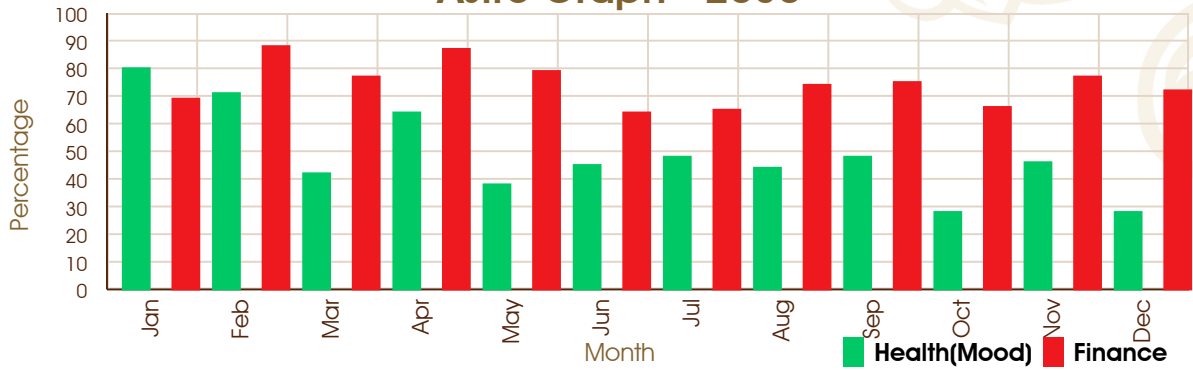

Astro Graph - 2028

Astro Graph - 2029

ASTROWORLD (DR VISHAL M ANAJWALA)

228, SHIVEN SHOPPERS OPP GANGESHWAR MAHADEV TEMPLE SURAT

8000146467

anajwala4@gmail.com

Astro Graph - 2030

Astro Graph - 2031