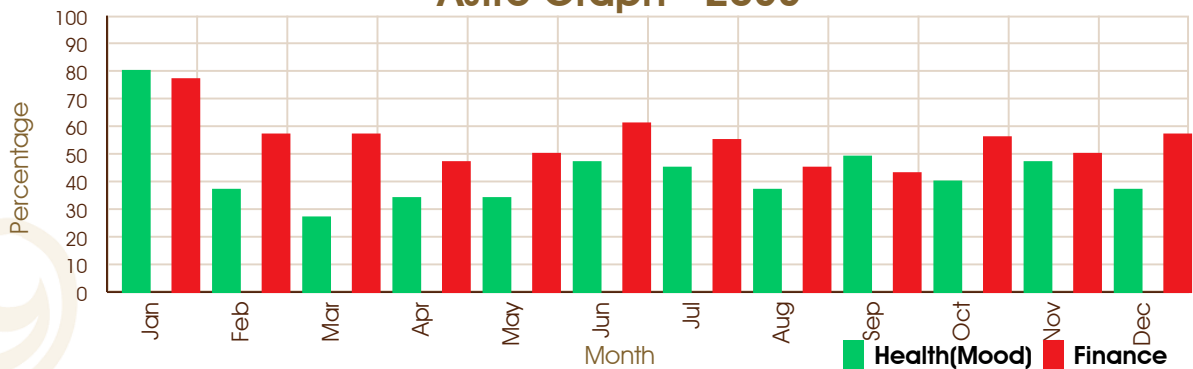

Astro Graph - 2033

ASTROWORLD (DR VISHAL M ANAJWALA)

228, SHIVEN SHOPPERS OPP GANGESHWAR MAHADEV TEMPLE SURAT

8000146467

anajwala4@gmail.com