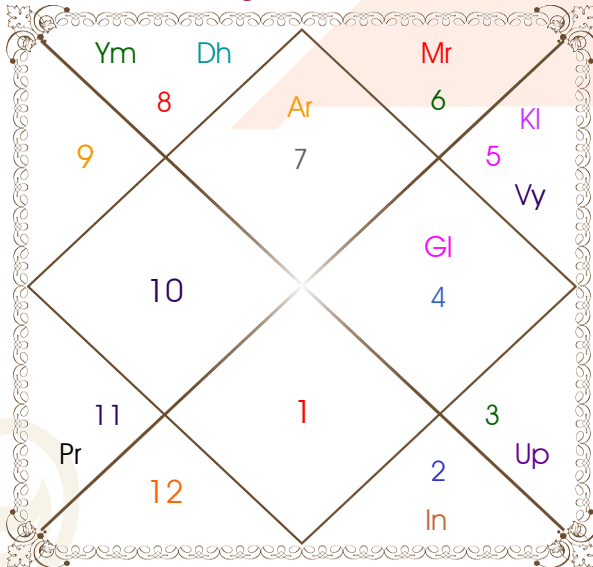

Minimum Shadbala

BhavaBala Graphs

Bhavadiapati Bala

Bhava Dig Bala

Bhavadrishi Bala

Bhava Bala

Shadbala and Bhavabala Graphs

ShadBala in rupas

Ishta - Kashta Phala

Bhavabala in rupas

ASTROWORLD (DR VISHAL M ANAJWALA)

228, SHIVEN SHOPPERS OPP GANGESHWAR MAHADEV TEMPLE SURAT

8000146467

anajwala4@gmail.com

Upagrahas & Arudha

Upagraha	Ab	Sign	Degree	Exal	Plac	Nakshatra	Pad	No.
Ascendent	As	Lib	00:23:14	---	---	Chitra	3	14
Gulika	Gl	Can	24:17:43	---	---	Aslesa	3	9
Kaal	Kl	Leo	15:00:50	---	---	P Phal	1	11
Mrityu	Mr	Vir	27:05:35	---	---	Chitra	2	14
Yamghantk	Ym	Sco	09:14:57	---	---	Anuradha	2	17
Ardhprahar	Ar	Lib	18:09:56	---	---	Svati	4	15
Dhooma	Dh	Sco	17:42:44	---	---	Jyestha	1	18
Vyatipat	Vy	Leo	12:17:16	---	---	Magha	4	10
Parivesha	Pr	Aqu	12:17:16	---	---	Satbisha	2	24
Indrachapa	In	Tau	17:42:44	---	---	Rohini	3	4
Upaketu	Up	Gem	04:22:44	---	---	Mrgsra	4	5

Pranpada	:	Tau	08:45:27	Karkamsha Lagna :	Sco	28:16:27	
Bhava Lagna	:	Sco	07:35:52	Hora Lagna	:	Pis	10:49:00
Ghati Lagna	:	Pis	20:28:25	Varnada Lagna	:	Lib	18:47:45

Upagraha Chart

Arudha Chart

Shannadi Chakra