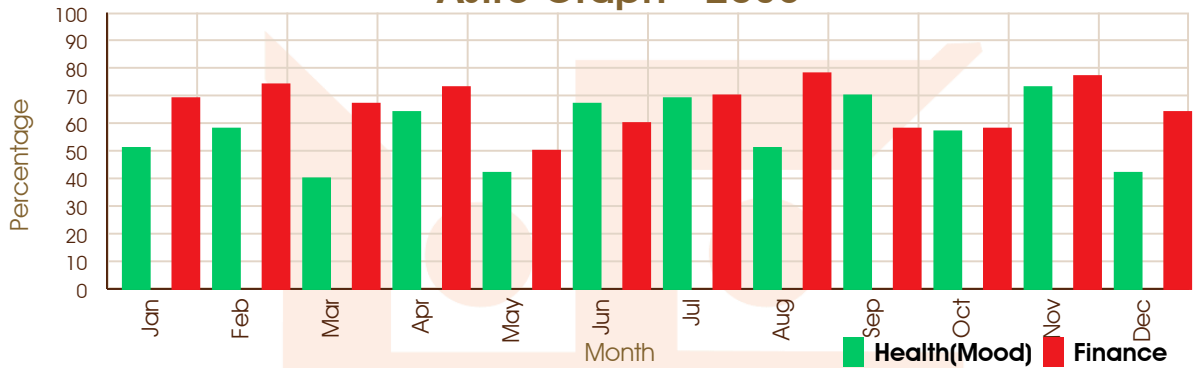

Astro Graph - 2032

Astro Graph - 2033

ASTROWORLD (DR VISHAL M ANAJWALA)

228, SHIVEN SHOPPERS OPP GANGESHWAR MAHADEV TEMPLE SURAT

8000146467

anajwala4@gmail.com

Astro Graph - 2034

Astro Graph - 2035