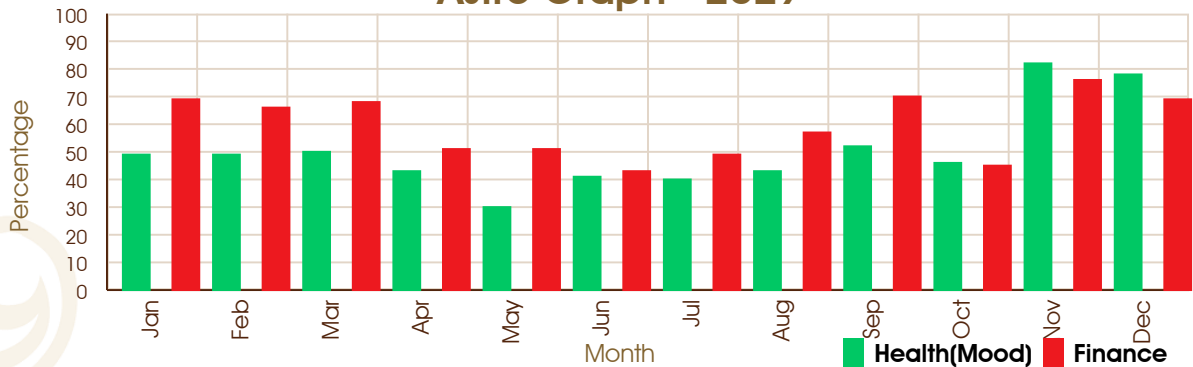

Astro Graph - 2029

ASTROWORLD (DR VISHAL M ANAJWALA)

228, SHIVEN SHOPPERS OPP GANGESHWAR MAHADEV TEMPLE SURAT

8000146467

anajwala4@gmail.com