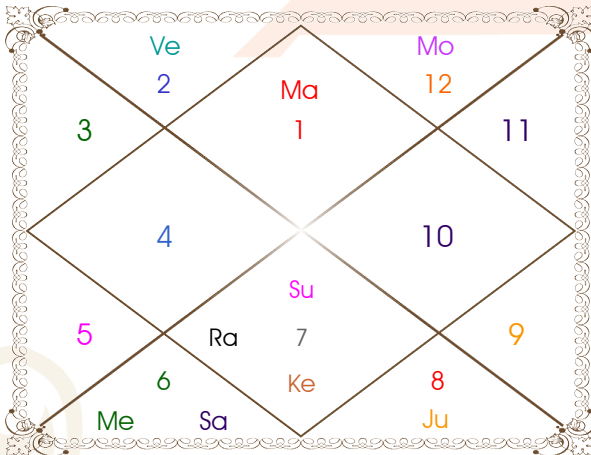

Dwadasamsa Chart

For Parents

Shodasamsa Chart

For Conveyance

Vimsamsa Chart

For Prayer and Worship

ShodashVarga Charts

Chaturvimsamsa Chart

For Education and Study

Saptavimsamsa Chart

For Strength and Stamina

Trimsamsa Chart

For Evil Effects

Khavedamsa Chart

For Well Being

Akshavedamsa Chart

For All Positions

Shastiamsa Chart

For All Positions

Shodashvarga Tables

ShodashVarga Table

	Asc	Sun	Mon	Mar	Mer	Jup	Ven	Sat	Rah	Ket
Rasi	Lib	Can	Sag	Tau	Leo	Tau	Can	Aqu	Pis	Vir
Hora	Leo	Can	Can	Can	Leo	Leo	Leo	Can	Leo	Leo
Dreshkana	Lib	Can	Leo	Tau	Leo	Vir	Sco	Lib	Can	Cap
Chaturthamsa	Lib	Can	Vir	Tau	Leo	Sco	Cap	Sco	Vir	Pis
Saptamamsa	Lib	Aqu	Gem	Sag	Leo	Pis	Ari	Can	Sag	Gem
Navamsa	Lib	Leo	Sco	Aqu	Ari	Gem	Sag	Tau	Sco	Tau
Dasamamsa	Lib	Ari	Leo	Aqu	Leo	Can	Leo	Lib	Ari	Lib
Dwadasamsa	Lib	Leo	Lib	Can	Leo	Sag	Cap	Sco	Vir	Pis
Shodasamsa	Ari	Gem	Aqu	Sco	Leo	Tau	Cap	Vir	Leo	Leo
Vimsamsa	Ari	Gem	Cap	Pis	Sag	Sag	Pis	Ari	Gem	Gem
Chaturvimsamsa	Leo	Lib	Tau	Sco	Vir	Vir	Leo	Pis	Can	Can
Saptavimsamsa	Lib	Ari	Pis	Sag	Tau	Sco	Ari	Leo	Aqu	Leo
Trimsamsa	Ari	Tau	Lib	Vir	Ari	Pis	Pis	Gem	Pis	Pis
Khavedamsa	Ari	Pis	Pis	Tau	Tau	Lib	Leo	Cap	Gem	Gem
Akshavedamsa	Ari	Lib	Pis	Ari	Vir	Sco	Tau	Vir	Lib	Lib
Shastiamsa	Lib	Pis	Ari	Ari	Lib	Tau	Tau	Pis	Vir	Pis