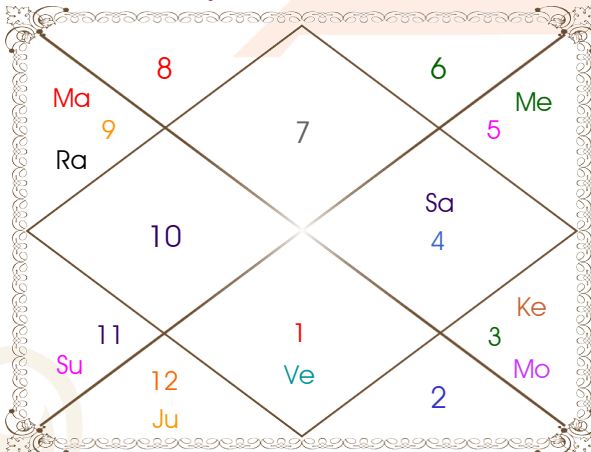

For Knowledge and Intellect

Saptamamsa Chart

For Children