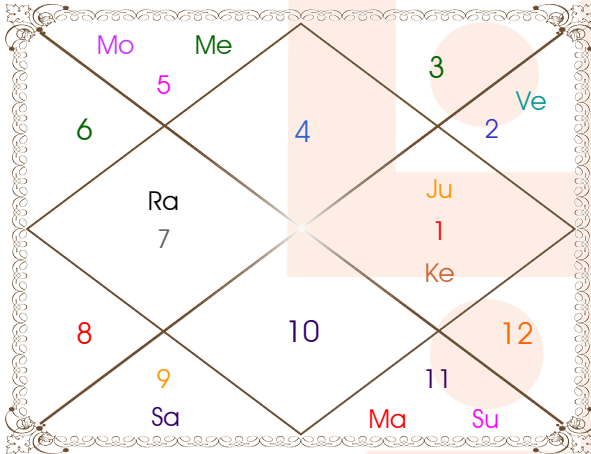

For Spouse

Ekadasamsa Chart