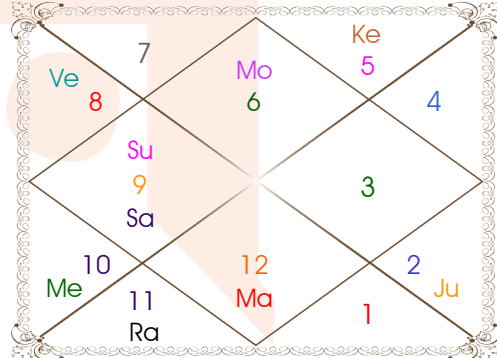

R-Retrograde S-Stationary

C- Combust D-Deep Combust

Rahu : True

Lahiri Ayanamsa : 23:42:19

Lagna-Chalit

Moon Chart

Navamsa Chart

ASTROWORLD (DR VISHAL M ANAJWALA)

228, SHIVEN SHOPPERS OPP GANGESHWAR MAHADEV TEMPLE SURAT

8000146467

anajwala4@gmail.com

Chalit And Nirayana Bhava Chalit

Chalit Degree

Bhava	Bhava Start	Bhava Middle	Cusp	Rasi	Degree
1	Sagittarius 18:21:15	Capricorn 01:12:10	1	Capricorn	01:12:10
2	Capricorn 18:21:15	Aquarius 05:30:20	2	Aquarius	06:42:49
3	Aquarius 22:39:25	Pisces 09:48:31	3	Pisces	12:35:16
4	Pisces 26:57:36	Aries 14:06:41	4	Aries	14:06:41
5	Aries 26:57:36	Taurus 09:48:31	5	Taurus	10:51:32
6	Taurus 22:39:25	Gemini 05:30:20	6	Gemini	05:23:31
7	Gemini 18:21:15	Cancer 01:12:10	7	Cancer	01:12:10
8	Cancer 18:21:15	Leo 05:30:20	8	Leo	06:42:49
9	Leo 22:39:25	Virgo 09:48:31	9	Virgo	12:35:16
10	Virgo 26:57:36	Libra 14:06:41	10	Libra	14:06:41
11	Libra 26:57:36	Scorpio 09:48:31	11	Scorpio	10:51:32
12	Scorpio 22:39:25	Sagittarius 05:30:20	12	Sagittarius	05:23:31