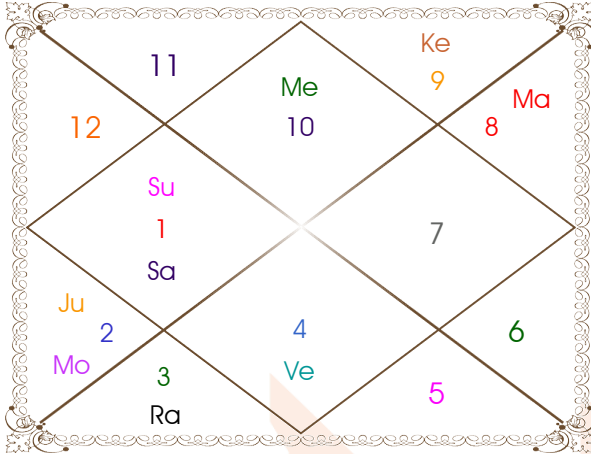

ShodashVarga Charts

Dreshkana Chart