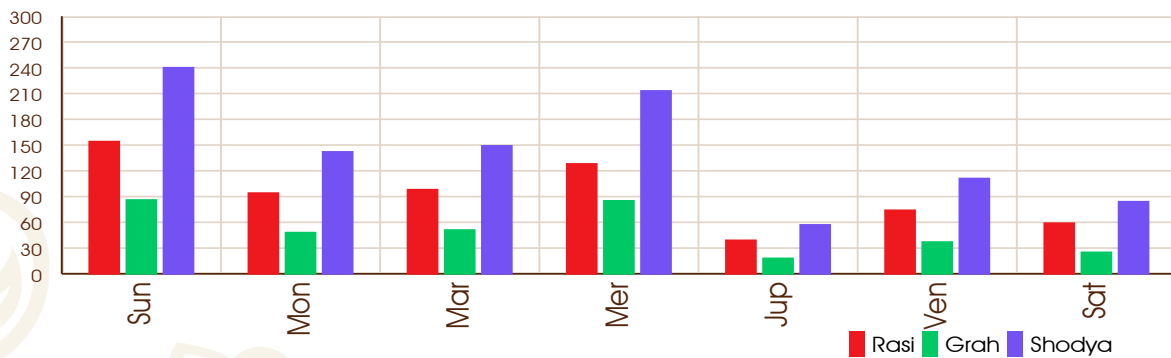

Sodya Pindas

ASTROWORLD (DR VISHAL M ANAJWALA)

228, SHIVEN SHOPPERS OPP GANGESHWAR MAHADEV TEMPLE SURAT

8000146467

anajwala4@gmail.com