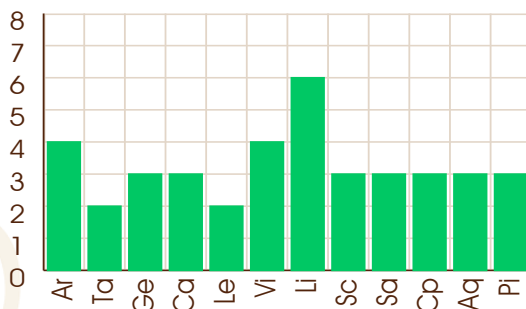

Bhinnashtak Graphs

Saturn