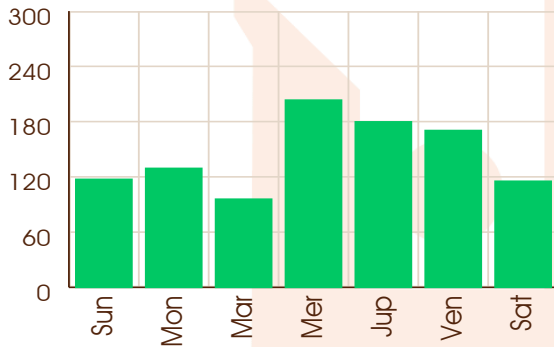

Shadbala Graphs

Kala Bala

ASTROWORLD (DR VISHAL M ANAJWALA)

228, SHIVEN SHOPPERS OPP GANGESHWAR MAHADEV TEMPLE SURAT

8000146467

anajwala4@gmail.com