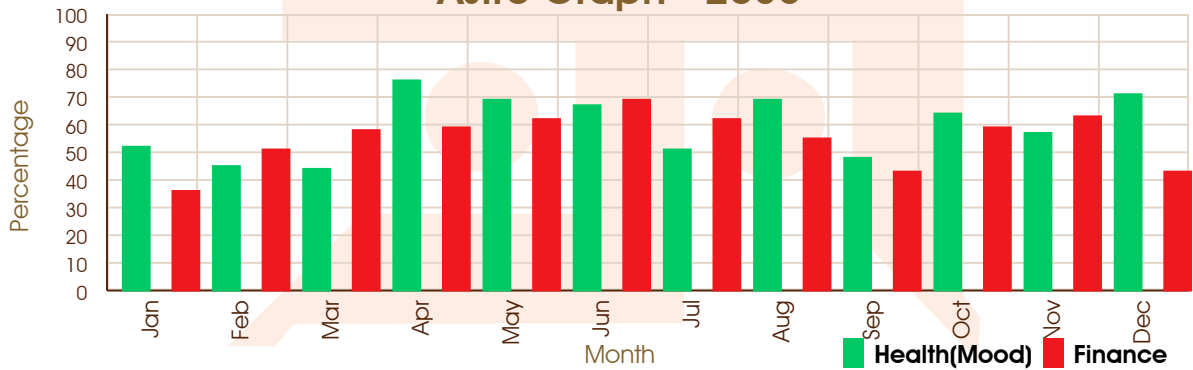

Astro Graph - 2036