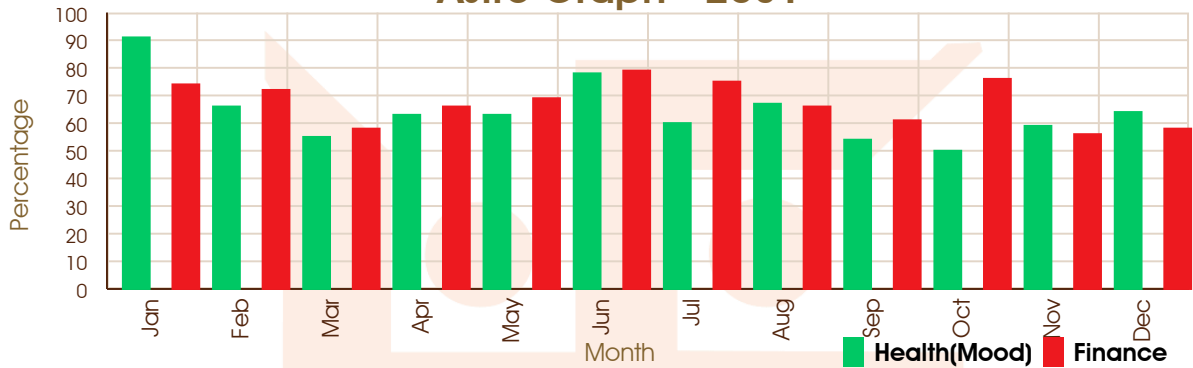

Astro Graph - 2028

Astro Graph - 2029

ASTROWORLD (DR VISHAL M ANAJWALA)

228, SHIVEN SHOPPERS OPP GANGESHWAR MAHADEV TEMPLE SURAT

8000146467

anajwala4@gmail.com

Astro Graph - 2030

Astro Graph - 2031