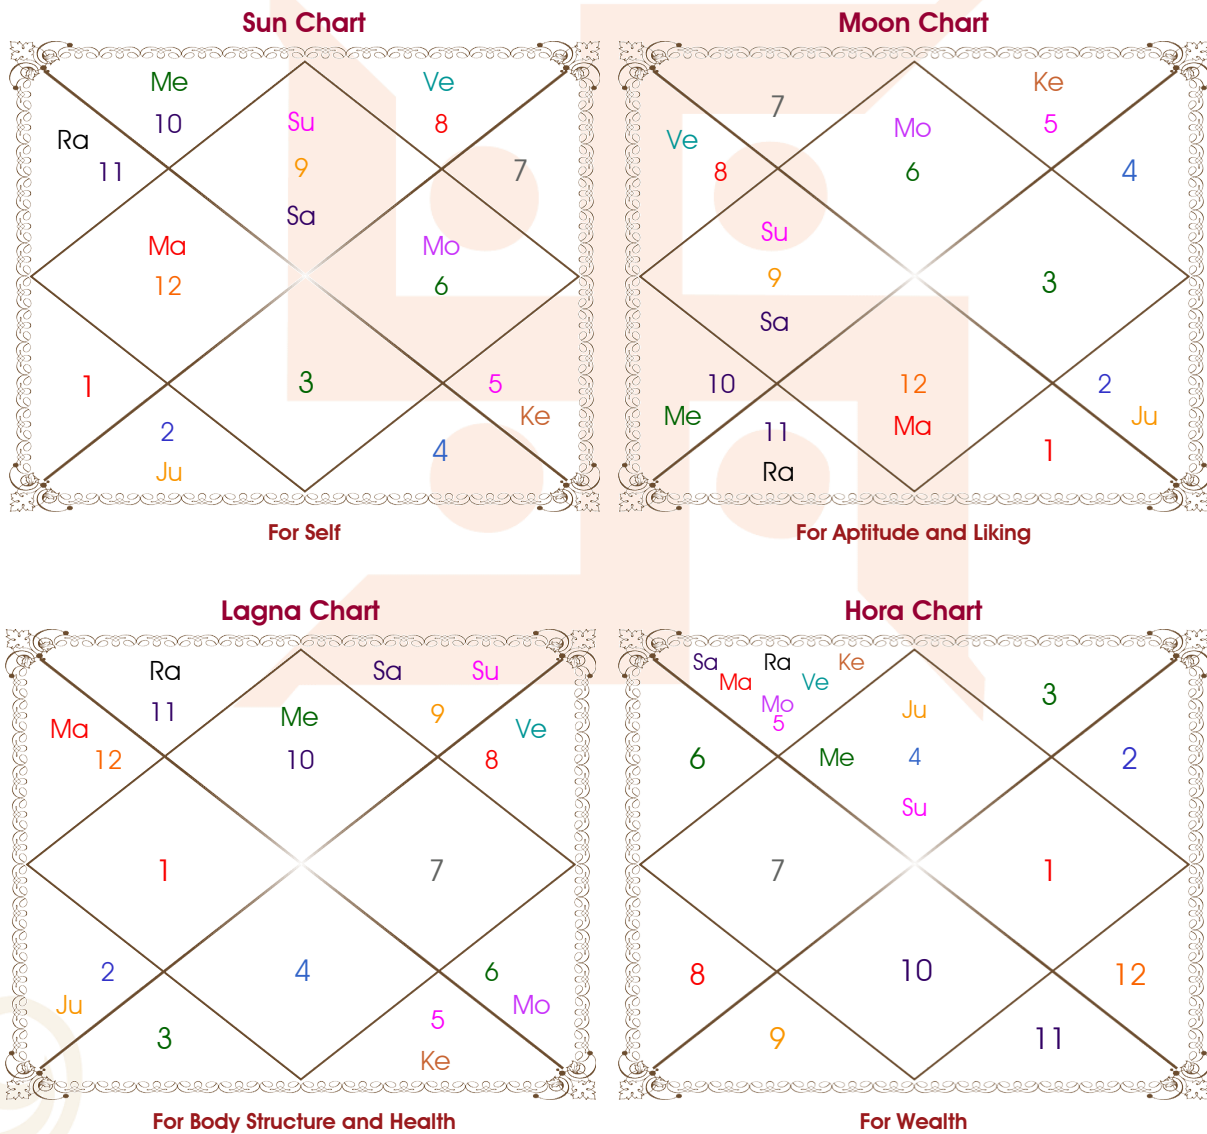

ShodashVarga Charts

Divisional Charts are extensions of Lagna Chart. Every chart has some specific purpose as described along with the chart below. These charts are to be studied along with the basic lagna chart to know in detail about the subject it represents. However, care has to be exercised in looking into these charts, because there are no aspects of planets here. Planet's behaviour is normally limited to the extent of sign or house it occupies in these divisional charts.