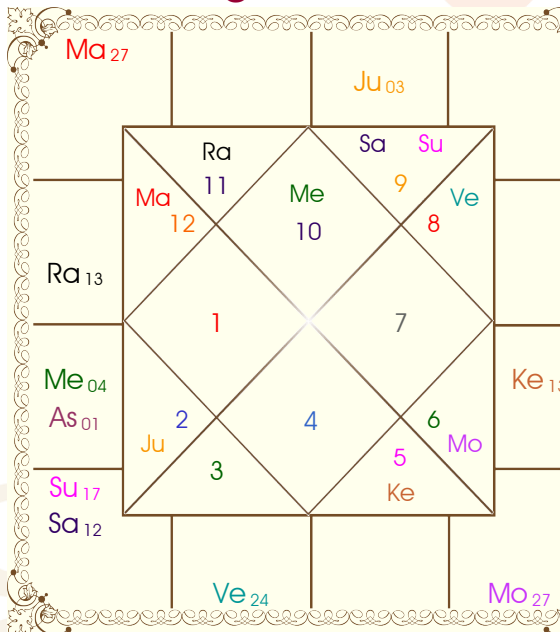

Chalit Chart

Lagna-Chalit

ASTROWORLD (DR VISHAL M ANAJWALA)

228, SHIVEN SHOPPERS OPP GANGESHWAR MAHADEV TEMPLE SURAT

8000146467

anajwala4@gmail.com

Sudarshan Chakra

NOTE: Sudershan Chakra represents the comparative positions of the planets in the Sun, Moon and Lagna charts simultaneously from outer to inner circle respectively. To study a house consider the signs in all the three charts simultaneously.

K P System

Balance of Dasa : Mars 5 Years 1 Months 5 Days

Planet						Nirayana Bhava								
Pln	R	Sign	Degree	RL	NL	Sb	SS	Hse	Sign	Degree	RL	NL	Sb	SS
Sun		Sag	17:03:59	Jup	Ven	Mon	Ket	1	Cap	01:18:28	Sat	Sun	Jup	Jup
Mon		Vir	26:57:17	Mer	Mar	Jup	Ket	2	Aqu	06:49:08	Sat	Rah	Rah	Rah
Mar		Pis	26:39:41	Jup	Mer	Jup	Mer	3	Pis	12:41:35	Jup	Sat	Mar	Ven
Mer		Cap	03:55:17	Sat	Sun	Sat	Ven	4	Ari	14:13:00	Mar	Ven	Ven	Rah
Jup	R	Tau	03:07:10	Ven	Sun	Sat	Sat	5	Tau	10:57:50	Ven	Mon	Mon	Ven
Ven		Sco	24:20:15	Mar	Mer	Rah	Rah	6	Gem	05:29:50	Mer	Mar	Sun	Ven
Sat		Sag	12:00:24	Jup	Ket	Mer	Ven	7	Can	01:18:28	Mon	Jup	Mar	Mon
Rah	R	Aqu	13:00:49	Sat	Rah	Mer	Ven	8	Leo	06:49:08	Sun	Ket	Rah	Ket
Ket	R	Leo	13:00:49	Sun	Ket	Mer	Jup	9	Vir	12:41:35	Mer	Mon	Rah	Sat
Ura		Sag	08:09:39	Jup	Ket	Jup	Mer	10	Lib	14:13:00	Ven	Rah	Mer	Sat
Nep		Sag	16:19:33	Jup	Ven	Mon	Mar	11	Sco	10:57:50	Mar	Sat	Sun	Ven
Plu		Lib	20:57:33	Ven	Jup	Jup	Ven	12	Sag	05:29:50	Jup	Ket	Mar	Mon

KP Ayanamsa : 23:36:00

Fortuna : Libra 11:11:46

Lagna Chart

Cusp Chart

ASTROWORLD (DR VISHAL M ANAJWALA)

228, SHIVEN SHOPPERS OPP GANGESHWAR MAHADEV TEMPLE SURAT

8000146467

anajwala4@gmail.com