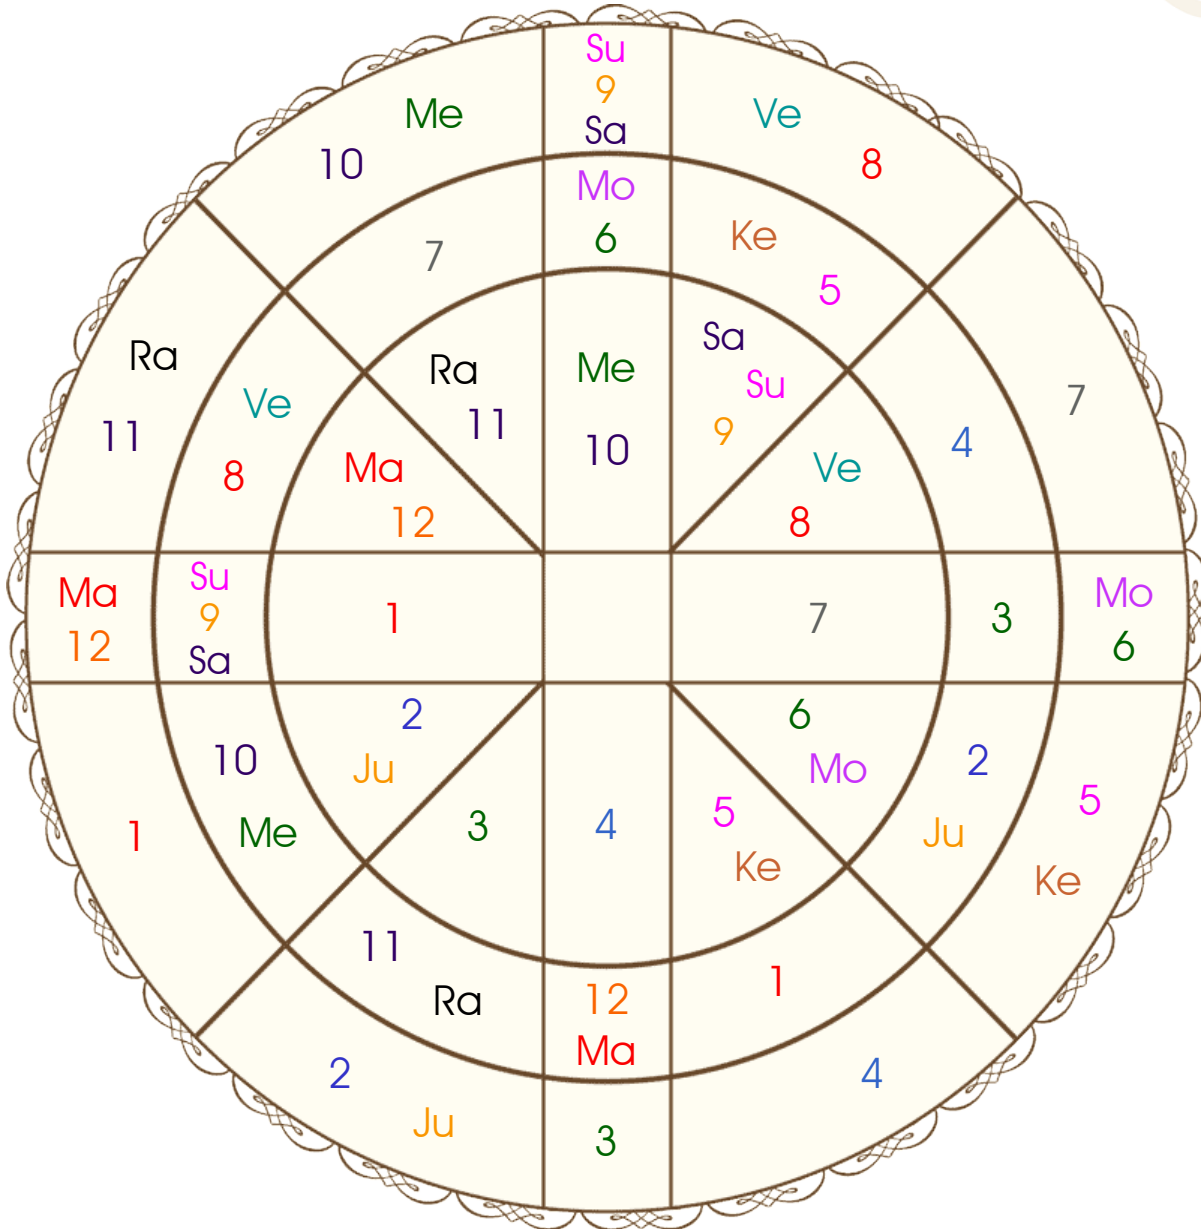

Chalit Chart

Lagna-Chalit

ASTROWORLD (DR VISHAL M ANAJWALA)

228, SHIVEN SHOPPERS OPP GANGESHWAR MAHADEV TEMPLE SURAT

8000146467

anajwala4@gmail.com

Sudarshan Chakra

NOTE: Sudershan Chakra represents the comparative positions of the planets in the Sun, Moon and Lagna charts simultaneously from outer to inner circle respectively. To study a house consider the signs in all the three charts simultaneously.