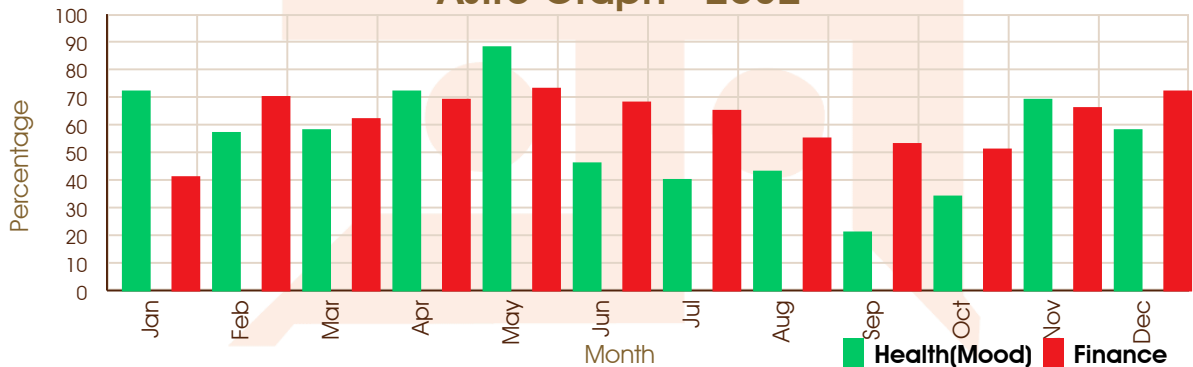

Astro Graph - 2032