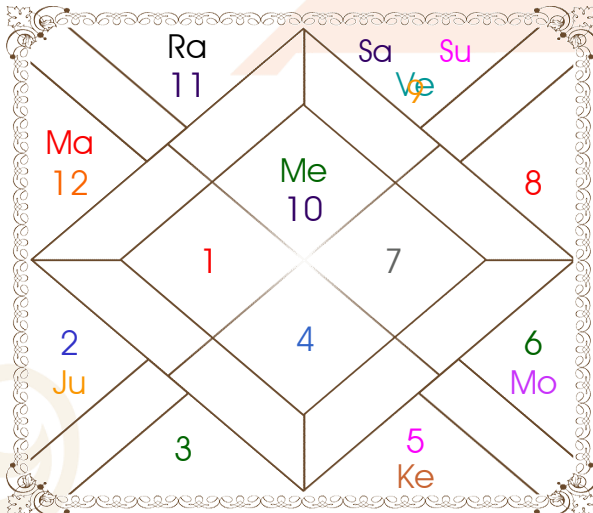

228, SHIVEN SHOPPERS OPP GANGESHWAR MAHADEV TEMPLE SURAT

8000146467

anajwala4@gmail.com

Chalit And Nirayana Bhava Chalit

Chalit Degree

Bhava	Bhava Start	Bhava Middle	Cusp	Rasi	Degree
1	Sagittarius 18:21:15	Capricorn 01:12:10	1	Capricorn	01:12:10
2	Capricorn 18:21:15	Aquarius 05:30:20	2	Aquarius	06:42:49
3	Aquarius 22:39:25	Pisces 09:48:31	3	Pisces	12:35:16
4	Pisces 26:57:36	Aries 14:06:41	4	Aries	14:06:41
5	Aries 26:57:36	Taurus 09:48:31	5	Taurus	10:51:32
6	Taurus 22:39:25	Gemini 05:30:20	6	Gemini	05:23:31
7	Gemini 18:21:15	Cancer 01:12:10	7	Cancer	01:12:10
8	Cancer 18:21:15	Leo 05:30:20	8	Leo	06:42:49
9	Leo 22:39:25	Virgo 09:48:31	9	Virgo	12:35:16
10	Virgo 26:57:36	Libra 14:06:41	10	Libra	14:06:41
11	Libra 26:57:36	Scorpio 09:48:31	11	Scorpio	10:51:32
12	Scorpio 22:39:25	Sagittarius 05:30:20	12	Sagittarius	05:23:31

Chalit Chart

Cusp Chart

ASTROWORLD (DR VISHAL M ANAJWALA)

228, SHIVEN SHOPPERS OPP GANGESHWAR MAHADEV TEMPLE SURAT

8000146467

anajwala4@gmail.com

Karak, Avastha, Rashmi

Planet	----- Karaka -----			----- Avastha -----		Kiran Rashmi	Planet Power
	Char	Sthir	Baladi	Deeptadi	Shayanadi		
Sun	Matra	Pitra	Yuva	Mudit	Upavesana	3.72	16 %
Mon	Atma	Matra	Bala	Mudit	Upavesana	1.81	13 %
Mar	Amatya	Bhratra	Bala	Mudit	Upavesana	4.50	16 %
Mer	Gyati	Gyati	Mrit	Nipidit	Upavesana	2.37	79 %
Jup	Kalatra	Dhan	Mrit	Khal	Gamana	1.84	48 %
Ven	Bhratra	Kalatra	Bala	Nipidit	Upavesana	1.27	68 %
Sat	Putra	Ayush	Kumar	Vikal	Aagamana	1.78	5 %
Rah	---	Gyan	Yuva	Mudit	Upavesana	0.00	56 %
Ket	---	Moksh	Yuva	Khal	Upavesana	0.00	56 %
Total						17.29	

Chalit Chart

Lagna-Chalit

ASTROWORLD (DR VISHAL M ANAJWALA)

228, SHIVEN SHOPPERS OPP GANGESHWAR MAHADEV TEMPLE SURAT

8000146467

anajwala4@gmail.com

Sudarshan Chakra

NOTE: Sudershan Chakra represents the comparative positions of the planets in the Sun, Moon and Lagna charts simultaneously from outer to inner circle respectively. To study a house consider the signs in all the three charts simultaneously.