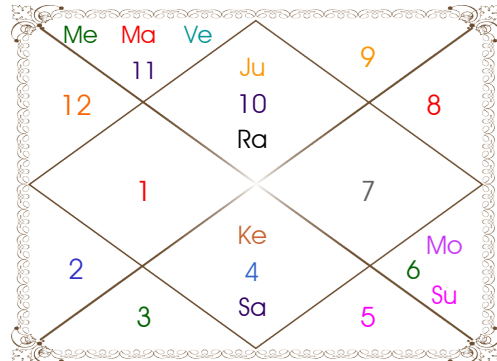

Navamsa Chart

ASTROWORLD (DR VISHAL M ANAJWALA)

228, SHIVEN SHOPPERS OPP GANGESHWAR MAHADEV TEMPLE SURAT

8000146467

anajwala4@gmail.com