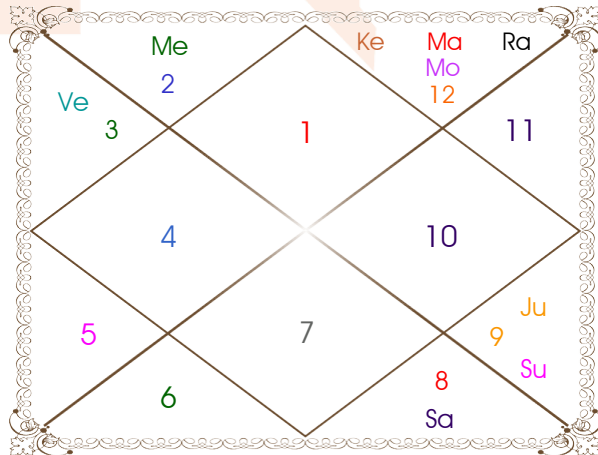

For Enemies

Ashtamsa Chart

For Longevity