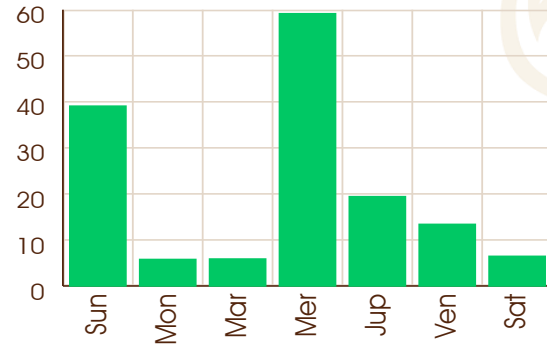

Shadbala Graphs

Dig Bala

ASTROWORLD (DR VISHAL M ANAJWALA)

228, SHIVEN SHOPPERS OPP GANGESHWAR MAHADEV TEMPLE SURAT

8000146467

anajwala4@gmail.com