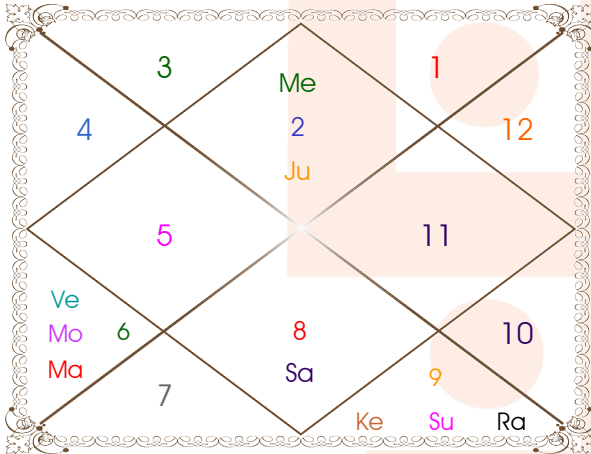

ShodashVarga Charts

Divisional Charts are extensions of Lagna Chart. Every chart has some specific purpose as described along with the chart below. These charts are to be studied along with the basic lagna chart to know in detail about the subject it represents. However, care has to be exercised in looking into these charts, because there are no aspects of planets here. Planet's behaviour is normally limited to the extent of sign or house it occupies in these divisional charts.

ShodashVarga Charts

Dreshkana Chart

For Coborns

Chaturthamsa Chart

For Fortunes

Panchamsa Chart

For Knowledge and Intellect

Shastamsa Chart