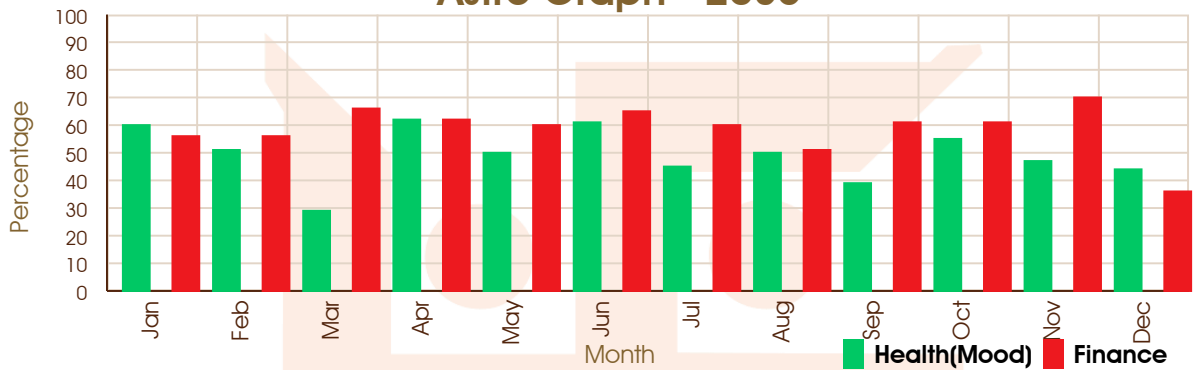

Astro Graph - 2032

Astro Graph - 2033

ASTROWORLD (DR VISHAL M ANAJWALA)

228, SHIVEN SHOPPERS OPP GANGESHWAR MAHADEV TEMPLE SURAT

8000146467

anajwala4@gmail.com

Astro Graph - 2034

Astro Graph - 2035