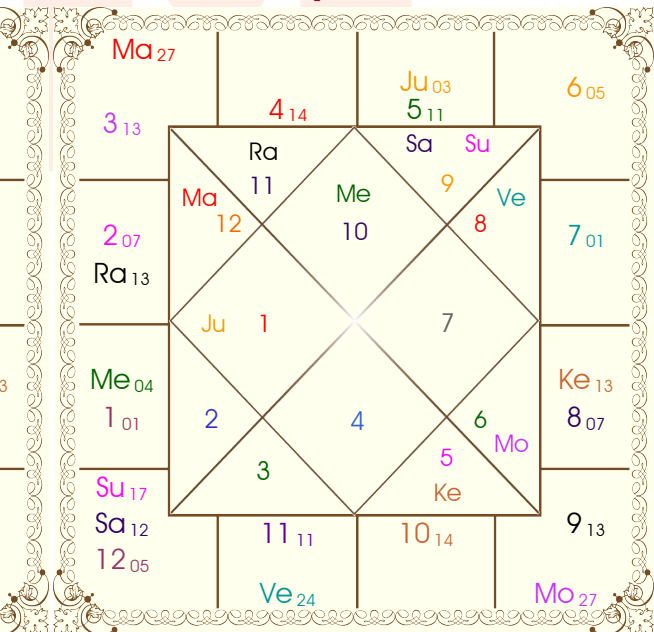

Chalit Chart

Lagna-Chalit

ASTROWORLD (DR VISHAL M ANAJWALA)

228, SHIVEN SHOPPERS OPP GANGESHWAR MAHADEV TEMPLE SURAT

8000146467

anajwala4@gmail.com

Sudarshan Chakra

NOTE: Sudershan Chakra represents the comparative positions of the planets in the Sun, Moon and Lagna charts simultaneously from outer to inner circle respectively. To study a house consider the signs in all the three charts simultaneously.

K P System

Balance of Dasa : Mars 5 Years 1 Months 5 Days

Planet						Nirayana Bhava								
Pln	R	Sign	Degree	RL	NL	Sb	SS	Hse	Sign	Degree	RL	NL	Sb	SS
Sun		Sag	17:03:59	Jup	Ven	Mon	Ket	1	Cap	01:18:28	Sat	Sun	Jup	Jup
Mon		Vir	26:57:17	Mer	Mar	Jup	Ket	2	Aqu	06:49:08	Sat	Rah	Rah	Rah
Mar		Pis	26:39:41	Jup	Mer	Jup	Mer	3	Pis	12:41:35	Jup	Sat	Mar	Ven
Mer		Cap	03:55:17	Sat	Sun	Sat	Ven	4	Ari	14:13:00	Mar	Ven	Ven	Rah
Jup	R	Tau	03:07:10	Ven	Sun	Sat	Sat	5	Tau	10:57:50	Ven	Mon	Mon	Ven
Ven		Sco	24:20:15	Mar	Mer	Rah	Rah	6	Gem	05:29:50	Mer	Mar	Sun	Ven
Sat		Sag	12:00:24	Jup	Ket	Mer	Ven	7	Can	01:18:28	Mon	Jup	Mar	Mon
Rah	R	Aqu	13:00:49	Sat	Rah	Mer	Ven	8	Leo	06:49:08	Sun	Ket	Rah	Ket
Ket	R	Leo	13:00:49	Sun	Ket	Mer	Jup	9	Vir	12:41:35	Mer	Mon	Rah	Sat
Ura		Sag	08:09:39	Jup	Ket	Jup	Mer	10	Lib	14:13:00	Ven	Rah	Mer	Sat
Nep		Sag	16:19:33	Jup	Ven	Mon	Mar	11	Sco	10:57:50	Mar	Sat	Sun	Ven
Plu		Lib	20:57:33	Ven	Jup	Jup	Ven	12	Sag	05:29:50	Jup	Ket	Mar	Mon

KP Ayanamsa : 23:36:00

Fortuna : Libra 11:11:46

Lagna Chart

Cusp Chart

ASTROWORLD (DR VISHAL M ANAJWALA)

228, SHIVEN SHOPPERS OPP GANGESHWAR MAHADEV TEMPLE SURAT

8000146467

anajwala4@gmail.com