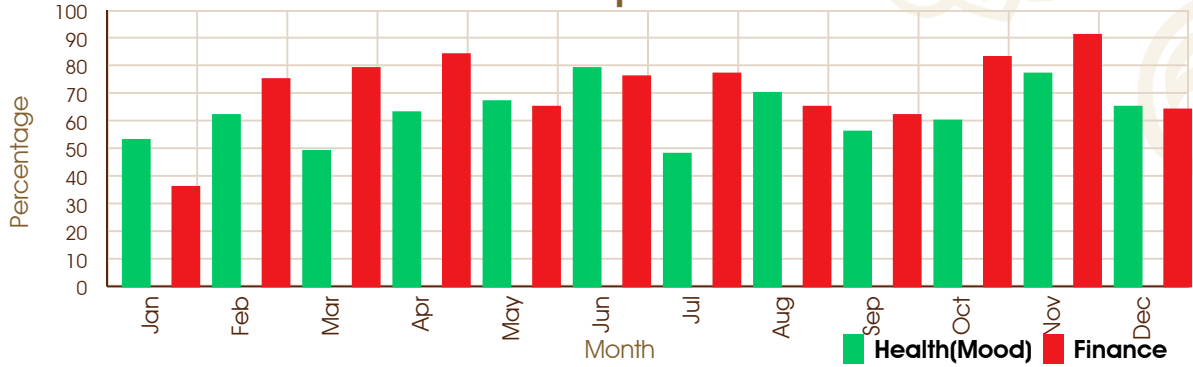

Astro Graph - 2028

Astro Graph - 2029

ASTROWORLD (DR VISHAL M ANAJWALA)

228, SHIVEN SHOPPERS OPP GANGESHWAR MAHADEV TEMPLE SURAT

8000146467

anajwala4@gmail.com

Astro Graph - 2030

Astro Graph - 2031