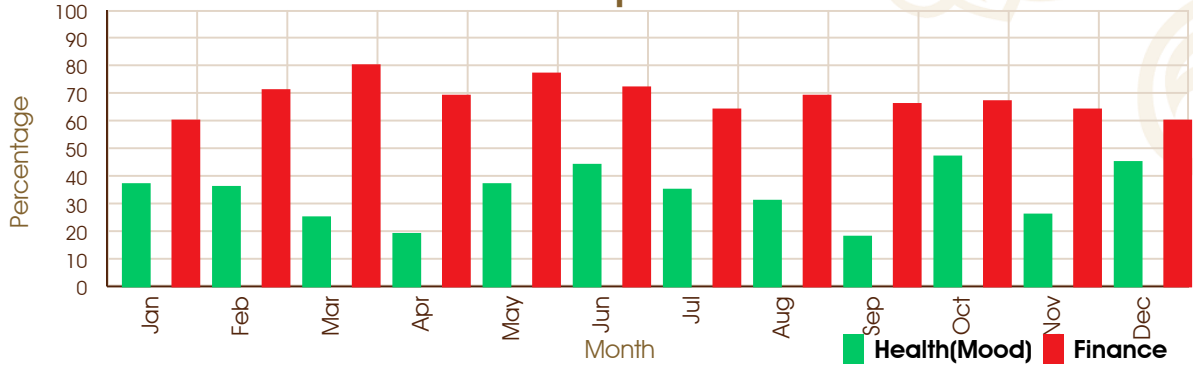

Notes : - The Dates given for Dasa periods show their endings.

ASTROWORLD (DR VISHAL M ANAJWALA)

228, SHIVEN SHOPPERS OPP GANGESHWAR MAHADEV TEMPLE SURAT

8000146467

anajwala4@gmail.com

Astro Graph - 2026

Astro Graph - 2027