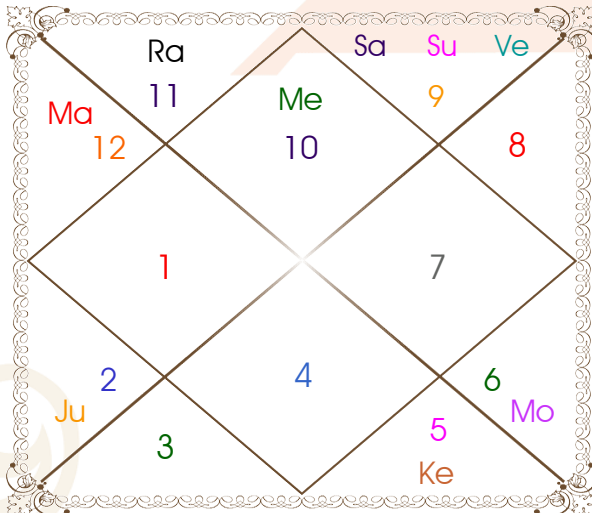

Chalit And Nirayana Bhava Chalit

Chalit Degree

Bhava	Bhava Start	Bhava Middle	Cusp	Rasi	Degree
1	Sagittarius 18:21:15	Capricorn 01:12:10	1	Capricorn	01:12:10
2	Capricorn 18:21:15	Aquarius 05:30:20	2	Aquarius	06:42:49
3	Aquarius 22:39:25	Pisces 09:48:31	3	Pisces	12:35:16
4	Pisces 26:57:36	Aries 14:06:41	4	Aries	14:06:41
5	Aries 26:57:36	Taurus 09:48:31	5	Taurus	10:51:32
6	Taurus 22:39:25	Gemini 05:30:20	6	Gemini	05:23:31
7	Gemini 18:21:15	Cancer 01:12:10	7	Cancer	01:12:10
8	Cancer 18:21:15	Leo 05:30:20	8	Leo	06:42:49
9	Leo 22:39:25	Virgo 09:48:31	9	Virgo	12:35:16
10	Virgo 26:57:36	Libra 14:06:41	10	Libra	14:06:41
11	Libra 26:57:36	Scorpio 09:48:31	11	Scorpio	10:51:32
12	Scorpio 22:39:25	Sagittarius 05:30:20	12	Sagittarius	05:23:31

Nirayana Bhava Chalit

Tara Chakra

Janma	Sampat	Vipat	Kshem	Pratyari	Saadhak	Vadha	Mitra	Atimitra
Chitra	Svati	Visakha	Anuradha	Jyestha	Moola	P Sadha	U Sadha	Shravana
Dhanish	Satbisha	P Bhad	U Bhad	Revati	Asvini	Bharani	Krittika	Rohini
Mrgsra	Ardra	Punrvsu	Pushya	Aslesa	Magha	P Phal	U Phal	Hasta

Chalit Chart