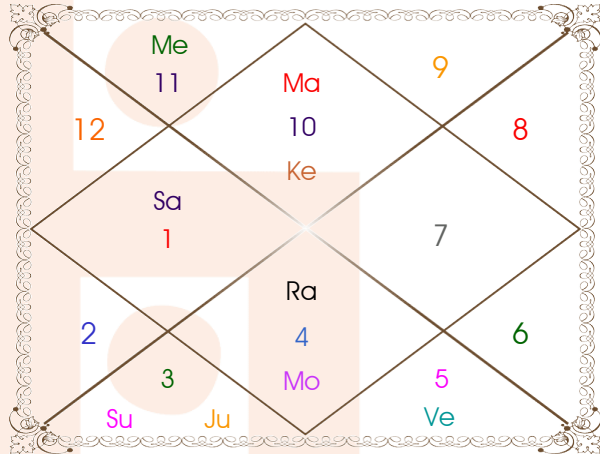

For Enemies

Saptamamsa Chart

For Children

Ashtamsa Chart

For Longevity

ShodashVarga Charts

Navamsa Chart

For Spouse

Dasamamsa Chart

For Power and Position

Ekadasamsa Chart

For Gains and Profits

Dwadasamsa Chart

For Parents

Shodasamsa Chart

For Conveyance

Vimsamsa Chart

For Prayer and Worship

Shodashvarga Tables

ShodashVarga Table

	Asc	Sun	Mon	Mar	Mer	Jup	Ven	Sat	Rah	Ket
Rasi	Cap	Sag	Vir	Pis	Cap	Tau	Sco	Sag	Aqu	Leo
Hora	Can	Can	Leo	Leo	Can	Can	Leo	Leo	Leo	Leo
Dreshkana	Cap	Ari	Tau	Sco	Cap	Tau	Can	Ari	Gem	Sag
Chaturthamsa	Cap	Gem	Gem	Sag	Cap	Tau	Leo	Pis	Tau	Sco
Saptamamsa	Can	Pis	Vir	Pis	Can	Sco	Lib	Aqu	Tau	Sco
Navamsa	Cap	Vir	Vir	Aqu	Aqu	Cap	Aqu	Can	Cap	Can
Dasamamsa	Vir	Tau	Cap	Can	Lib	Aqu	Pis	Pis	Gem	Sag
Dwadasamsa	Cap	Gem	Can	Cap	Aqu	Gem	Leo	Ari	Can	Cap
Shodasamsa	Ari	Vir	Aqu	Aqu	Gem	Vir	Leo	Gem	Aqu	Aqu
Vimsamsa	Ari	Can	Cap	Cap	Gem	Aqu	Ari	Pis	Leo	Leo
Chaturvimsamsa	Can	Vir	Ari	Ari	Lib	Vir	Aqu	Tau	Gem	Gem
Saptavimsamsa	Leo	Can	Can	Sag	Lib	Vir	Lib	Aqu	Vir	Pis
Trimsamsa	Tau	Sag	Sco	Sco	Tau	Tau	Cap	Sag	Sag	Sag
Khavedamsa	Sco	Aqu	Vir	Vir	Pis	Aqu	Gem	Can	Vir	Vir
Akshavedamsa	Tau	Cap	Ari	Pis	Vir	Sag	Leo	Tau	Pis	Pis
Shastiamsa	Pis	Vir	Aqu	Leo	Leo	Sco	Sco	Sco	Pis	Vir