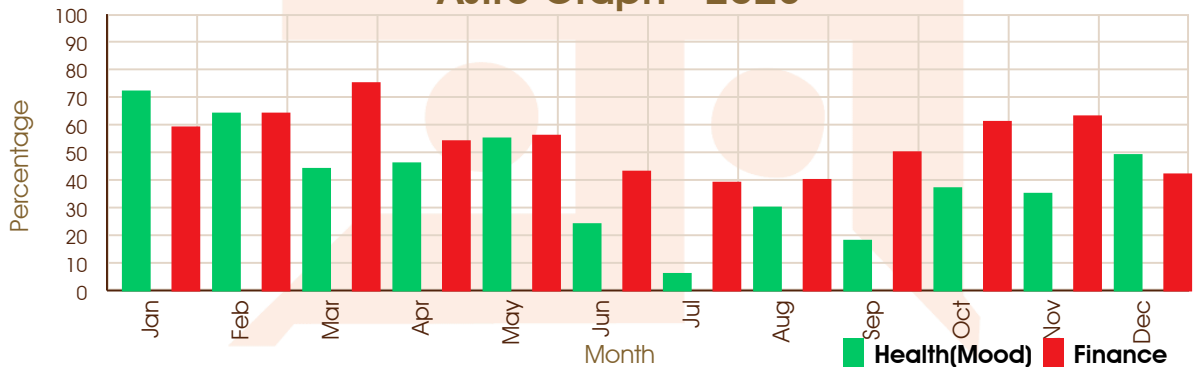

Astro Graph - 2028