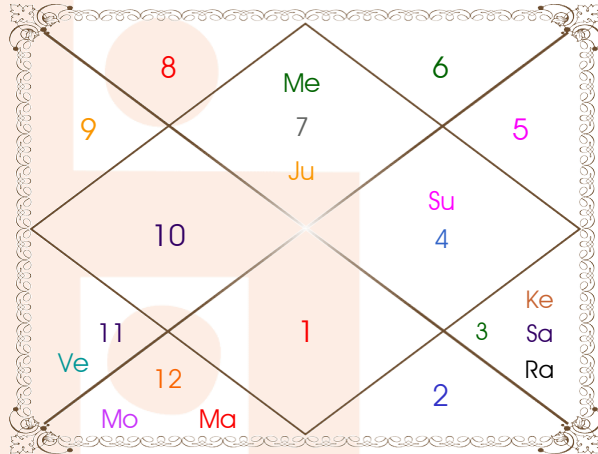

ShodashVarga Charts

Divisional Charts are extensions of Lagna Chart. Every chart has some specific purpose as described along with the chart below. These charts are to be studied along with the basic lagna chart to know in detail about the subject it represents. However, care has to be exercised in looking into these charts, because there are no aspects of planets here. Planet's behaviour is normally limited to the extent of sign or house it occupies in these divisional charts.

ShodashVarga Charts

Dreshkana Chart

For Coborns

Chaturthamsa Chart

For Fortunes

Panchamsa Chart

For Knowledge and Intellect

Shastamsa Chart