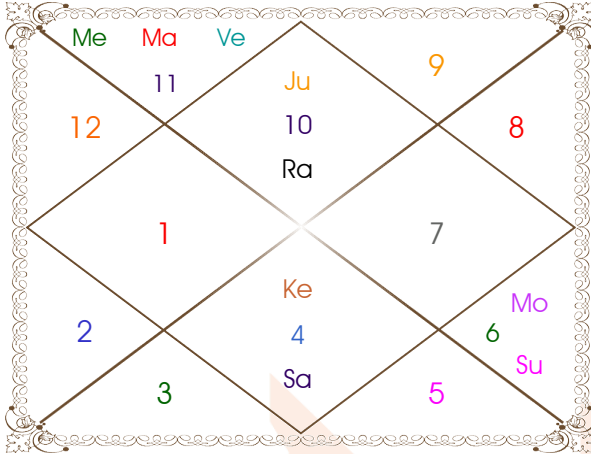

ShodashVarga Charts

Divisional Charts are extensions of Lagna Chart. Every chart has some specific purpose as described along with the chart below. These charts are to be studied along with the basic lagna chart to know in detail about the subject it represents. However, care has to be exercised in looking into these charts, because there are no aspects of planets here. Planet's behaviour is normally limited to the extent of sign or house it occupies in these divisional charts.

For Enemies

Saptamamsa Chart

For Children

Ashtamsa Chart

For Longevity

ShodashVarga Charts

Navamsa Chart

For Spouse