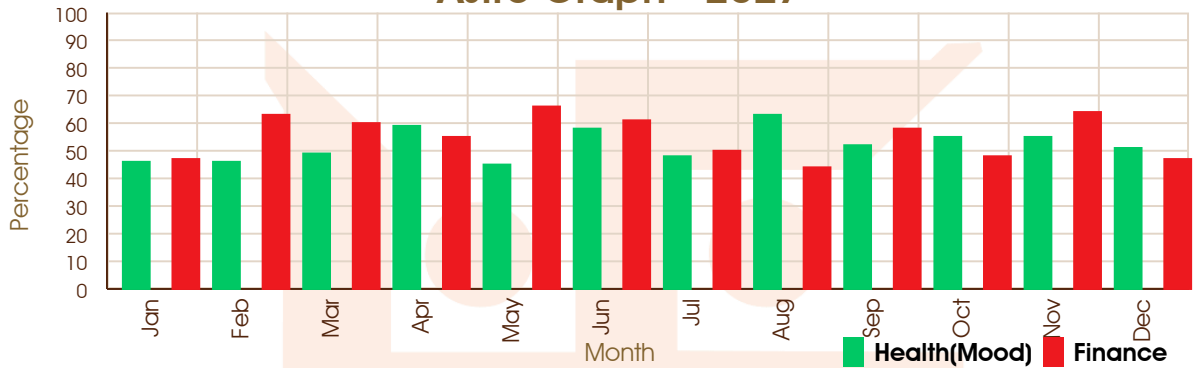

Notes : - The Dates given for Dasa periods show their endings.

ASTROWORLD (DR VISHAL M ANAJWALA)

228, SHIVEN SHOPPERS OPP GANGESHWAR MAHADEV TEMPLE SURAT

8000146467

anajwala4@gmail.com

Astro Graph - 2026

Astro Graph - 2027