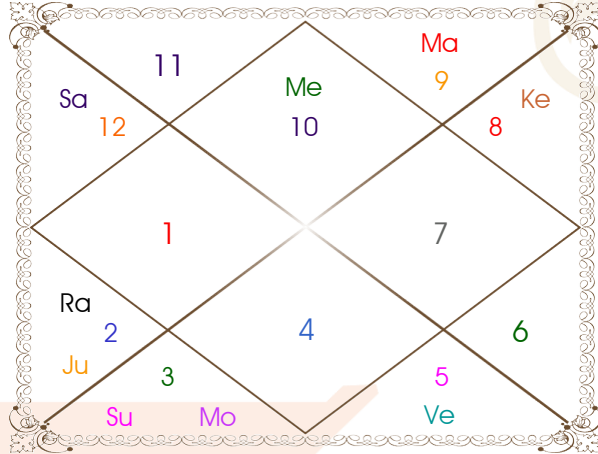

Chaturthamsa Chart