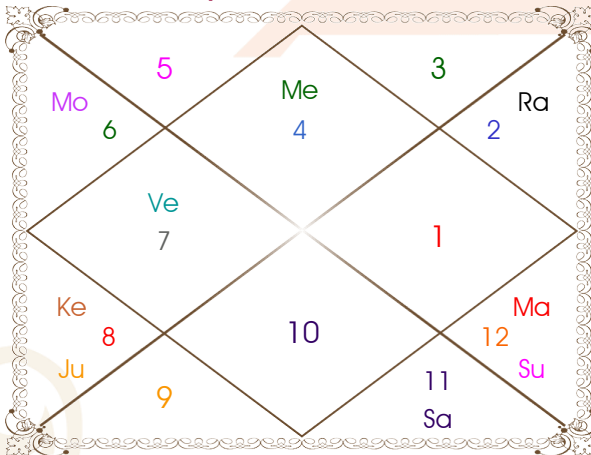

For Knowledge and Intellect

Saptamamsa Chart

For Children