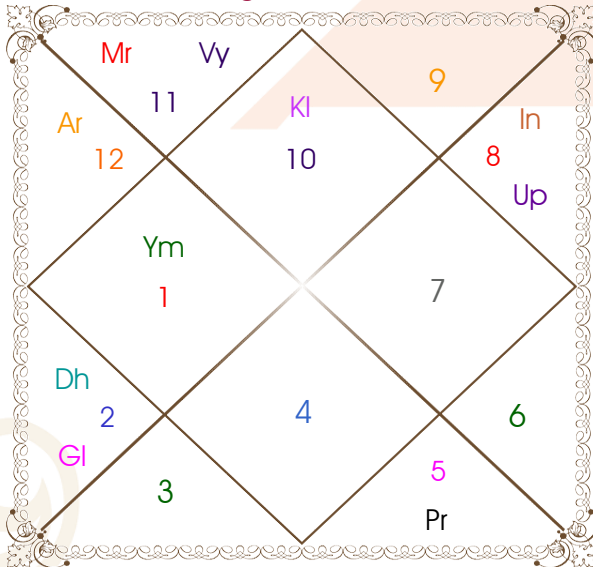

Upagrahas & Arudha

Upagraha	Ab	Sign	Degree	Exal	Plac	Nakshatra	Pad	No.
Ascendent	As	Cap	01:12:10	---	---	U Sadha	2	21
Gulika	Gl	Tau	29:35:49	---	---	Mrgsra	2	5
Kaal	Kl	Cap	06:29:10	---	Mol	U Sadha	3	21
Mrityu	Mr	Aqu	25:03:18	---	---	P Bhad	2	25
Yamghantk	Ym	Ari	16:55:45	---	---	Bharani	2	2
Ardhprahar	Ar	Pis	22:01:02	---	---	Revati	2	27
Dhooma	Dh	Tau	00:17:40	---	---	Krittika	2	3
Vyatipat	Vy	Aqu	29:42:20	---	---	P Bhad	3	25
Parivesha	Pr	Leo	29:42:20	---	---	U Phal	1	12
Indrachapa	In	Sco	00:17:40	---	---	Visakha	4	16
Upaketu	Up	Sco	16:57:40	---	---	Jyestha	1	18

Pranpada	:	Aqu	23:20:49	Karkamsha Lagna:	Vir	01:38:44	
Bhava Lagna	:	Cap	16:31:19	Hora Lagna	:	Aqu	01:50:28
Ghati Lagna	:	Pis	03:33:27	Varnada Lagna	:	Leo	26:57:22

Upagraha Chart