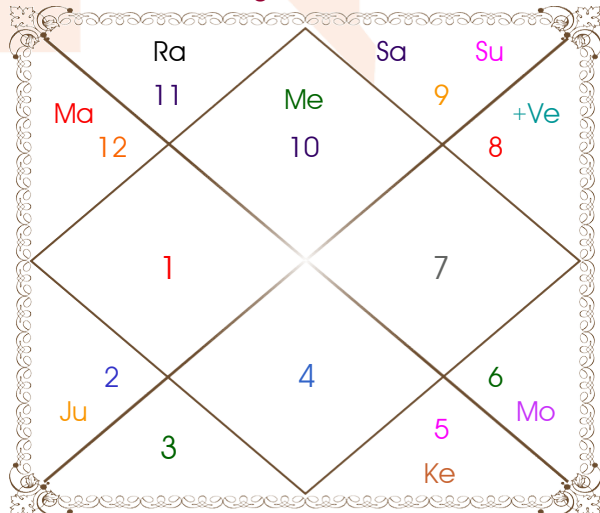

228, SHIVEN SHOPPERS OPP GANGESHWAR MAHADEV TEMPLE SURAT

8000146467

anajwala4@gmail.com

Chalit And Nirayana Bhava Chalit

Chalit Degree

Bhava	Bhava Start	Bhava Middle	Cusp	Rasi	Degree
1	Sagittarius 18:21:15	Capricorn 01:12:10	1	Capricorn	01:12:10
2	Capricorn 18:21:15	Aquarius 05:30:20	2	Aquarius	06:42:49
3	Aquarius 22:39:25	Pisces 09:48:31	3	Pisces	12:35:16
4	Pisces 26:57:36	Aries 14:06:41	4	Aries	14:06:41
5	Aries 26:57:36	Taurus 09:48:31	5	Taurus	10:51:32
6	Taurus 22:39:25	Gemini 05:30:20	6	Gemini	05:23:31
7	Gemini 18:21:15	Cancer 01:12:10	7	Cancer	01:12:10
8	Cancer 18:21:15	Leo 05:30:20	8	Leo	06:42:49
9	Leo 22:39:25	Virgo 09:48:31	9	Virgo	12:35:16
10	Virgo 26:57:36	Libra 14:06:41	10	Libra	14:06:41
11	Libra 26:57:36	Scorpio 09:48:31	11	Scorpio	10:51:32
12	Scorpio 22:39:25	Sagittarius 05:30:20	12	Sagittarius	05:23:31

Chalit Chart

Cusp Chart

ASTROWORLD (DR VISHAL M ANAJWALA)

228, SHIVEN SHOPPERS OPP GANGESHWAR MAHADEV TEMPLE SURAT

8000146467

anajwala4@gmail.com

Karak, Avastha, Rashmi

Planet	----- Karaka -----			----- Avastha -----		Kiran Rashmi	Planet Power
	Char	Sthir	Baladi	Deeptadi	Shayanadi		
Sun	Matra	Pitra	Yuva	Mudit	Upavesana	3.72	16 %
Mon	Atma	Matra	Bala	Mudit	Upavesana	1.81	13 %
Mar	Amatya	Bhratra	Bala	Mudit	Upavesana	4.50	16 %
Mer	Gyati	Gyati	Mrit	Nipidit	Upavesana	2.37	79 %
Jup	Kalatra	Dhan	Mrit	Khal	Gamana	1.84	48 %
Ven	Bhratra	Kalatra	Bala	Nipidit	Upavesana	1.27	68 %
Sat	Putra	Ayush	Kumar	Vikal	Aagamana	1.78	5 %
Rah	---	Gyan	Yuva	Mudit	Upavesana	0.00	56 %
Ket	---	Moksh	Yuva	Khal	Upavesana	0.00	56 %
Total						17.29	

Chalit Chart

Lagna-Chalit

ASTROWORLD (DR VISHAL M ANAJWALA)

228, SHIVEN SHOPPERS OPP GANGESHWAR MAHADEV TEMPLE SURAT

8000146467

anajwala4@gmail.com

Sudarshan Chakra

NOTE: Sudershan Chakra represents the comparative positions of the planets in the Sun, Moon and Lagna charts simultaneously from outer to inner circle respectively. To study a house consider the signs in all the three charts simultaneously.