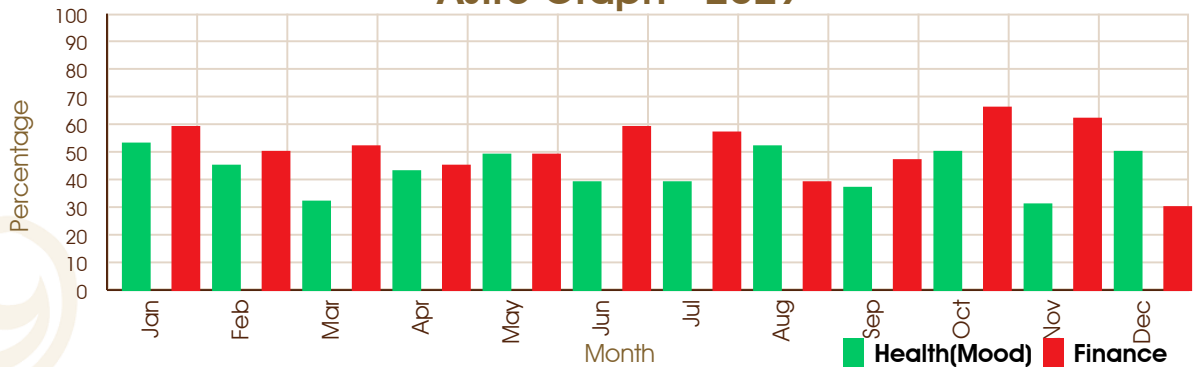

Astro Graph - 2029

ASTROWORLD (DR VISHAL M ANAJWALA)

228, SHIVEN SHOPPERS OPP GANGESHWAR MAHADEV TEMPLE SURAT

8000146467

anajwala4@gmail.com