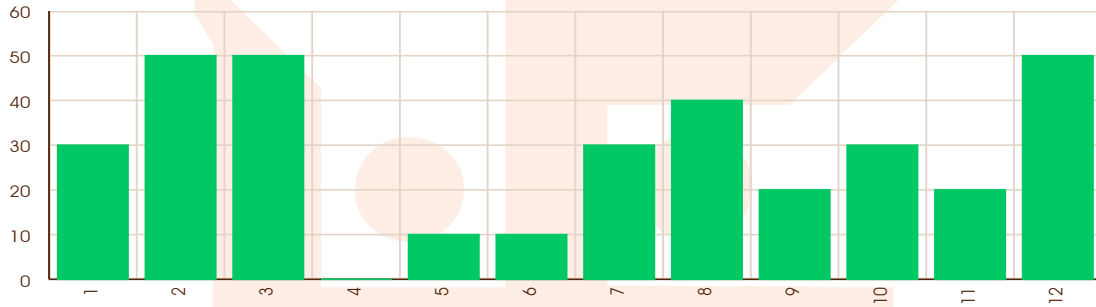

Bhava Dig Bala