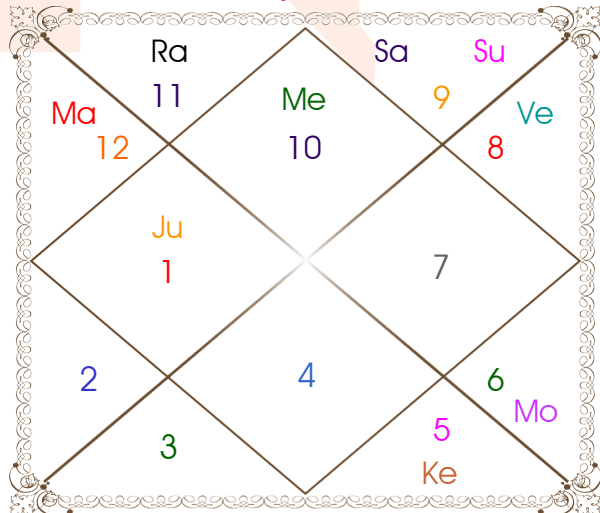

228, SHIVEN SHOPPERS OPP GANGESHWAR MAHADEV TEMPLE SURAT

8000146467

anajwala4@gmail.com

Chalit And Nirayana Bhava Chalit

Chalit Degree

Bhava	Bhava Start	Bhava Middle	Cusp	Rasi	Degree
1	Sagittarius 18:21:15	Capricorn 01:12:10	1	Capricorn	01:12:10
2	Capricorn 18:21:15	Aquarius 05:30:20	2	Aquarius	06:42:49
3	Aquarius 22:39:25	Pisces 09:48:31	3	Pisces	12:35:16
4	Pisces 26:57:36	Aries 14:06:41	4	Aries	14:06:41
5	Aries 26:57:36	Taurus 09:48:31	5	Taurus	10:51:32
6	Taurus 22:39:25	Gemini 05:30:20	6	Gemini	05:23:31
7	Gemini 18:21:15	Cancer 01:12:10	7	Cancer	01:12:10
8	Cancer 18:21:15	Leo 05:30:20	8	Leo	06:42:49
9	Leo 22:39:25	Virgo 09:48:31	9	Virgo	12:35:16
10	Virgo 26:57:36	Libra 14:06:41	10	Libra	14:06:41
11	Libra 26:57:36	Scorpio 09:48:31	11	Scorpio	10:51:32
12	Scorpio 22:39:25	Sagittarius 05:30:20	12	Sagittarius	05:23:31

Nirayana Bhava Chalit

Tara Chakra

Janma	Sampat	Vipat	Kshem	Pratyari	Saadhak	Vadha	Mitra	Atimitra
Chitra	Svati	Visakha	Anuradha	Jyestha	Moola	P Sadha	U Sadha	Shravana
Dhanish	Satbisha	P Bhad	U Bhad	Revati	Asvini	Bharani	Krittika	Rohini
Mrgsra	Ardra	Punrvsu	Pushya	Aslesa	Magha	P Phal	U Phal	Hasta

Chalit Chart

Cusp Chart

ASTROWORLD (DR VISHAL M ANAJWALA)

228, SHIVEN SHOPPERS OPP GANGESHWAR MAHADEV TEMPLE SURAT

8000146467

anajwala4@gmail.com

Karak, Avastha, Rashmi

Planet	----- Karaka -----			----- Avastha -----		Kiran Rashmi	Planet Power
	Char	Sthir	Baladi	Deeptadi	Shayanadi		
Sun	Matra	Pitra	Yuva	Mudit	Upavesana	3.72	16 %
Mon	Atma	Matra	Bala	Mudit	Upavesana	1.81	13 %
Mar	Amatya	Bhratra	Bala	Mudit	Upavesana	4.50	16 %
Mer	Gyati	Gyati	Mrit	Nipidit	Upavesana	2.37	79 %
Jup	Kalatra	Dhan	Mrit	Khal	Gamana	1.84	48 %
Ven	Bhratra	Kalatra	Bala	Nipidit	Upavesana	1.27	68 %
Sat	Putra	Ayush	Kumar	Vikal	Aagamana	1.78	5 %
Rah	---	Gyan	Yuva	Mudit	Upavesana	0.00	56 %
Ket	---	Moksh	Yuva	Khal	Upavesana	0.00	56 %
Total						17.29	