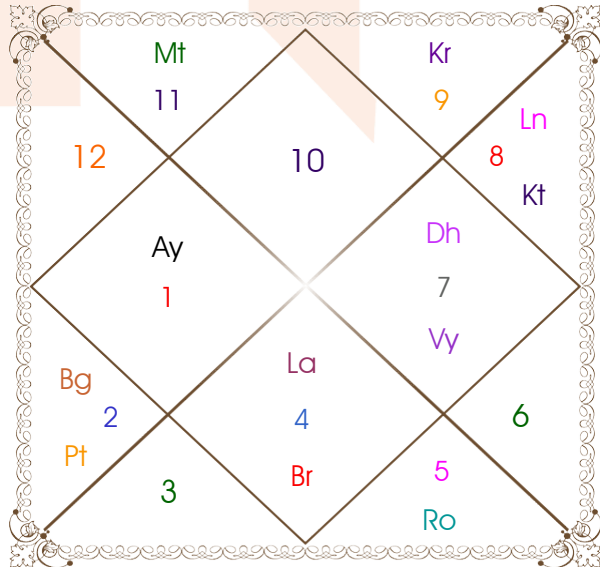

anajwala4@gmail.com

BhavaBala Graphs

Bhavadiapati Bala

Bhava Dig Bala

Bhavadrishi Bala

Bhava Bala

Shadbala and Bhavabala Graphs

ShadBala in rupas

Ishta - Kashta Phala

Bhavabala in rupas

ASTROWORLD (DR VISHAL M ANAJWALA)

228, SHIVEN SHOPPERS OPP GANGESHWAR MAHADEV TEMPLE SURAT

8000146467

anajwala4@gmail.com

Upagrahas & Arudha

Upagraha	Ab	Sign	Degree	Exal	Plac	Nakshatra	Pad	No.
Ascendent	As	Cap	01:12:10	---	---	U Sadha	2	21
Gulika	Gl	Tau	29:35:49	---	---	Mrgsra	2	5
Kaal	Kl	Cap	06:29:10	---	Mol	U Sadha	3	21
Mrityu	Mr	Aqu	25:03:18	---	---	P Bhad	2	25
Yamghantk	Ym	Ari	16:55:45	---	---	Bharani	2	2
Ardhprahar	Ar	Pis	22:01:02	---	---	Revati	2	27
Dhooma	Dh	Tau	00:17:40	---	---	Krittika	2	3
Vyatipat	Vy	Aqu	29:42:20	---	---	P Bhad	3	25
Parivesha	Pr	Leo	29:42:20	---	---	U Phal	1	12
Indrachapa	In	Sco	00:17:40	---	---	Visakha	4	16
Upaketu	Up	Sco	16:57:40	---	---	Jyestha	1	18

Pranpada	:	Aqu	23:20:49	Karkamsha Lagna:	Vir	01:38:44	
Bhava Lagna	:	Cap	16:31:19	Hora Lagna	:	Aqu	01:50:28
Ghati Lagna	:	Pis	03:33:27	Varnada Lagna	:	Leo	26:57:22

Upagraha Chart

Arudha Chart

Shannadi Chakra