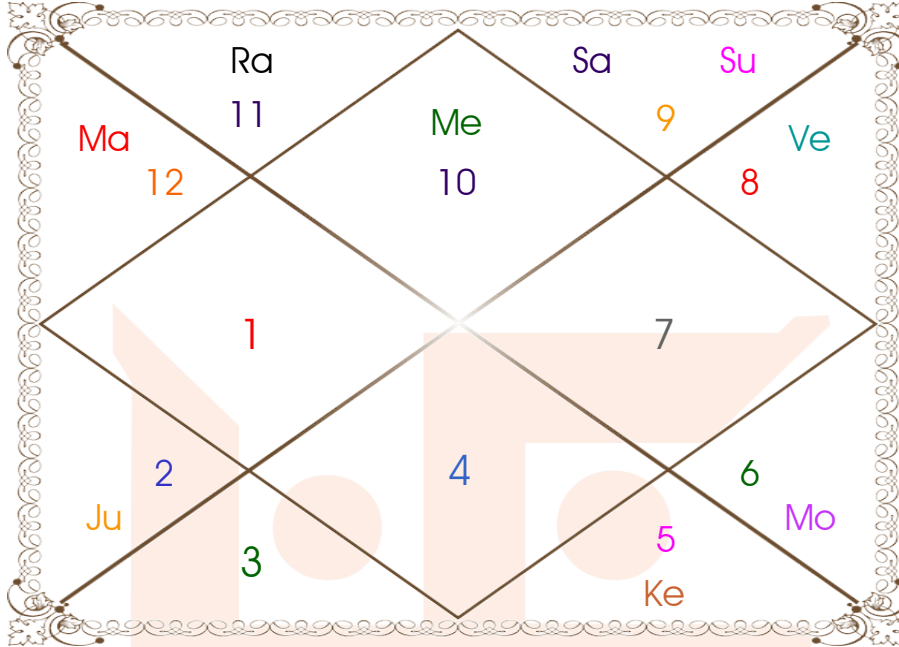

Ghatak

Month _____: Bhadra
Tithi _____: 5-10-15
Day _____: Saturday
Nakshatra _____: Sravna
Yoga _____: Shukla
Karan _____: Kaulava
Prahar _____: 1
Varga _____: Marjar
Lagna _____: Pisces
Sun _____: Aries
Mon _____: Gemini
Mar _____: Taurus
Mer _____: Pisces
Jup _____: Gemini
Ven _____: Cancer
Sat _____: Pisces
Rah _____: Leo

ASTROWORLD (DR VISHAL M ANAJWALA)

228, SHIVEN SHOPPERS OPP GANGESHWAR MAHADEV TEMPLE SURAT

8000146467

anajwala4@gmail.com

Birth Charts

Lagna Chart

Moon Chart

ASTROWORLD (DR VISHAL M ANAJWALA)

228, SHIVEN SHOPPERS OPP GANGESHWAR MAHADEV TEMPLE SURAT

8000146467

anajwala4@gmail.com

Lagna Charts and Dasha

Lagna Chart

Ma		Ju	
Ra			
Me As			Ke
Sa Su	Ve		Mo

Lagna Chart

Ju		Ma
		Ra
		Me As
Ke	Mo	Su Sa Ve