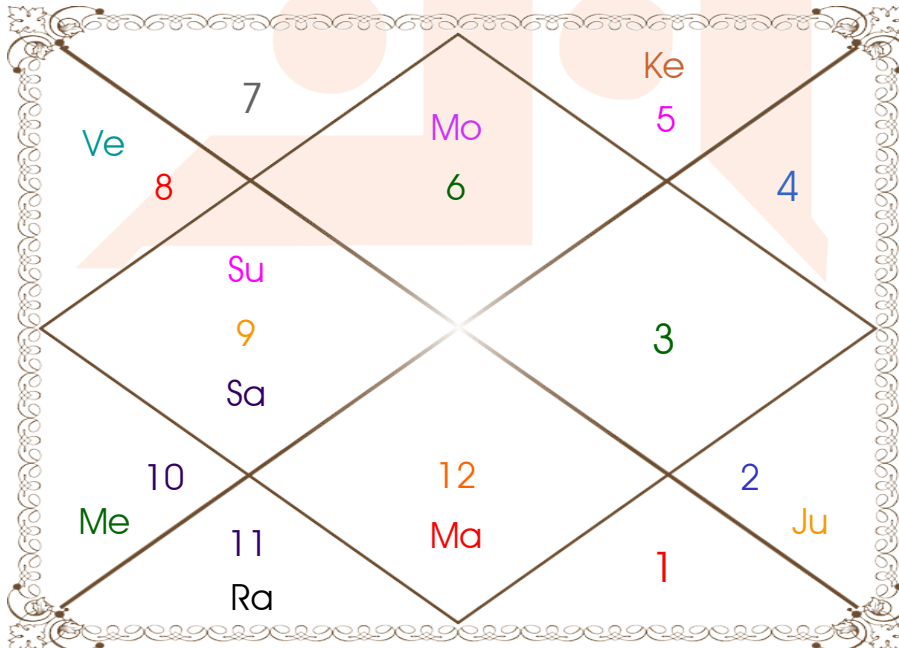

Ghatak

Month _____: Bhadra
Tithi _____: 5-10-15
Day _____: Saturday
Nakshatra _____: Sravna
Yoga _____: Shukla
Karan _____: Kaulava
Prahar _____: 1
Varga _____: Marjar
Lagna _____: Pisces
Sun _____: Aries
Mon _____: Gemini
Mar _____: Taurus
Mer _____: Pisces
Jup _____: Gemini
Ven _____: Cancer
Sat _____: Pisces
Rah _____: Leo

ASTROWORLD (DR VISHAL M ANAJWALA)

228, SHIVEN SHOPPERS OPP GANGESHWAR MAHADEV TEMPLE SURAT

8000146467

anajwala4@gmail.com

Birth Charts

Lagna Chart

Moon Chart

ASTROWORLD (DR VISHAL M ANAJWALA)

228, SHIVEN SHOPPERS OPP GANGESHWAR MAHADEV TEMPLE SURAT

8000146467

anajwala4@gmail.com

Lagna Charts and Dasha

Lagna Chart

Ma		Ju	
Ra			
Me As			Ke
Sa Su	Ve		Mo

Lagna Chart

Ju		Ma
		Ra
		Me As
Ke	Mo	Su Sa Ve