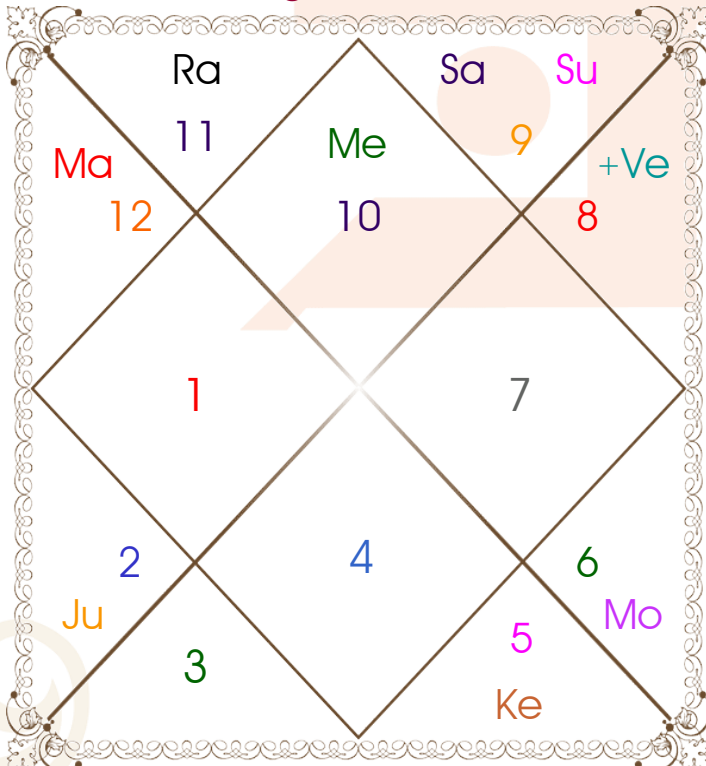

Planetary Degrees and their Positions

Pl	R	C	Rasi	Degree	Speed	Nak	Pad	No.	RL	NL	Sub	Dignity
Asc			Cap	01:12:10	371:00:22	U Sadha	2	21	Sat	Sun	Rah	---
Sun			Sag	16:57:40	01:01:10	P Sadha	2	20	Jup	Ven	Mon	FrSign
Mon			Vir	26:50:58	11:58:16	Chitra	2	14	Mer	Mar	Jup	FrSign
Mar			Pis	26:33:22	00:30:32	Revati	3	27	Jup	Mer	Jup	FrSign
Mer			Cap	03:48:58	01:28:41	U Sadha	3	21	Sat	Sun	Sat	NuSign
Jup	R		Tau	03:00:52	00:03:53	Krittika	2	3	Ven	Sun	Sat	EnSign
Ven			SCO	24:13:57	01:15:01	Jyestha	3	18	Mar	Mer	Rah	NuSign
Sat		C	Sag	11:54:06	00:07:05	Moola	4	19	Jup	Ket	Mer	NuSign
Rah	R		Aqu	12:54:31	00:01:13	Satbisha	2	24	Sat	Rah	Mer	FrSign
Ket	R		Leo	12:54:31	00:01:13	Magha	4	10	Sun	Ket	Mer	EnSign
Ura			Sag	08:03:20	00:03:35	Moola	3	19	Jup	Ket	Jup	---
Nep			Sag	16:13:15	00:02:16	P Sadha	1	20	Jup	Ven	Sun	---
Plu			Lib	20:51:14	00:01:34	Visakha	1	16	Ven	Jup	Jup	---
Mid Heaven			Lib	14:06:41	--	Svati	--	15	Ven	Rah	Mer	--

R-Retrograde S-Stationary

C- Combust D-Deep Combust

Rahu : True

Lahiri Ayanamsa : 23:42:19

Lagna-Chalit