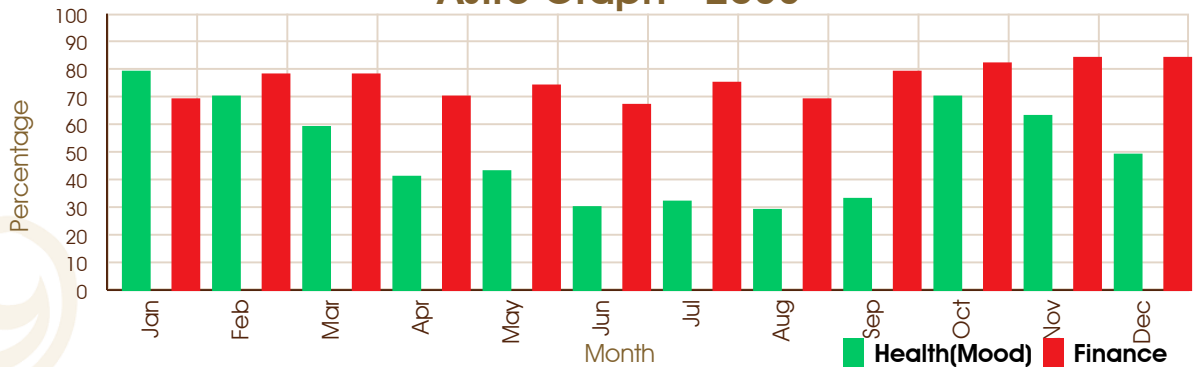

Astro Graph - 2033

ASTROWORLD (DR VISHAL M ANAJWALA)

228, SHIVEN SHOPPERS OPP GANGESHWAR MAHADEV TEMPLE SURAT

8000146467

anajwala4@gmail.com