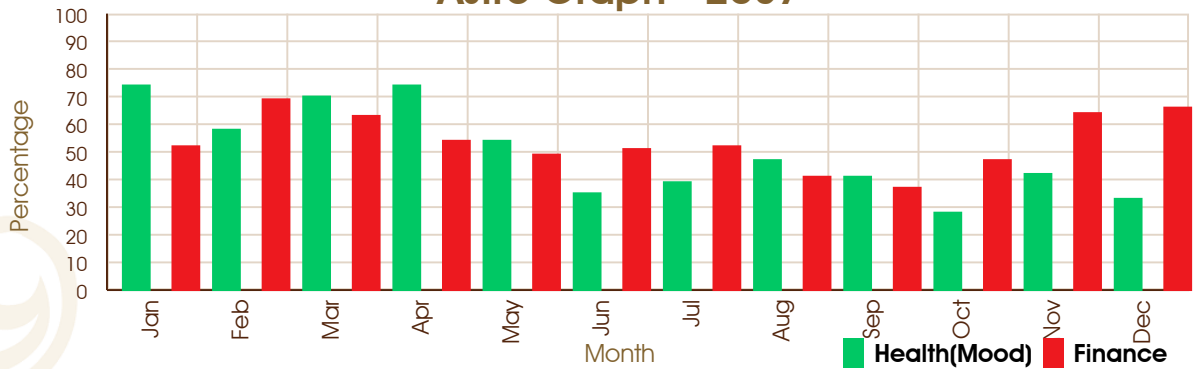

Astro Graph - 2037

ASTROWORLD (DR VISHAL M ANAJWALA)

228, SHIVEN SHOPPERS OPP GANGESHWAR MAHADEV TEMPLE SURAT

8000146467

anajwala4@gmail.com