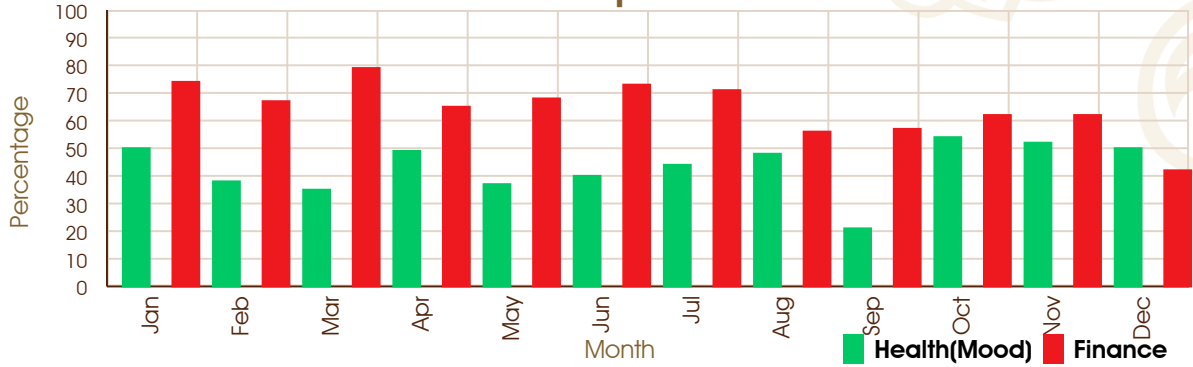

Astro Graph - 2032

Astro Graph - 2033

ASTROWORLD (DR VISHAL M ANAJWALA)

228, SHIVEN SHOPPERS OPP GANGESHWAR MAHADEV TEMPLE SURAT

8000146467

anajwala4@gmail.com

Astro Graph - 2034

Astro Graph - 2035