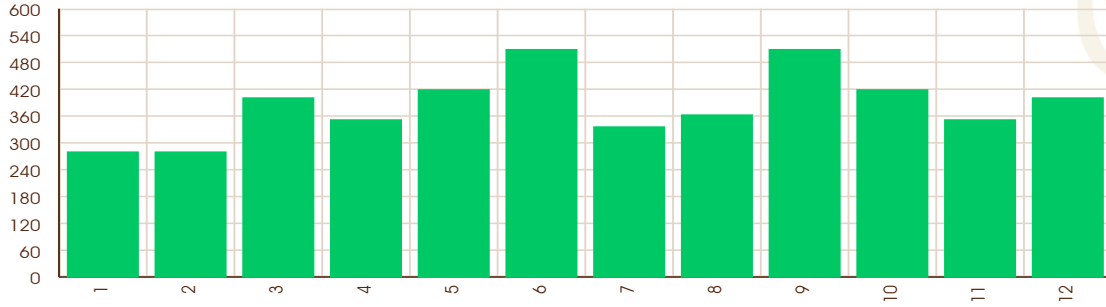

BhavaBala Graphs

Bhavadiapati Bala