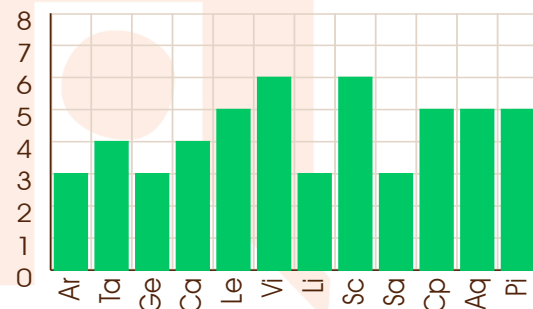

Bhinnashtak Graphs

Venus