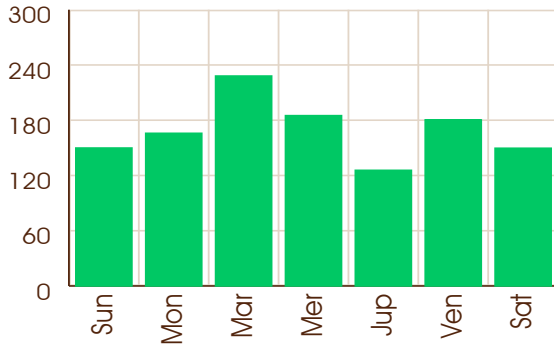

Shadbala Graphs

Sthan Bala