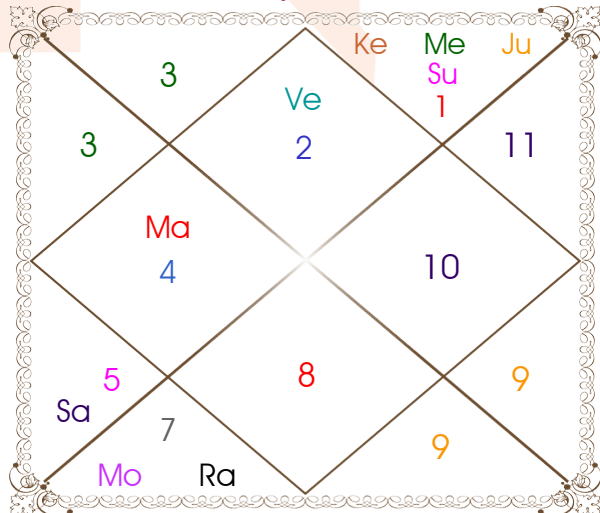

Cusp Chart

Kajolshastri

G 51 Pallacia Jaipur , India

+91 9460880197,+79770204735

Kajolshastri@yahoo.com