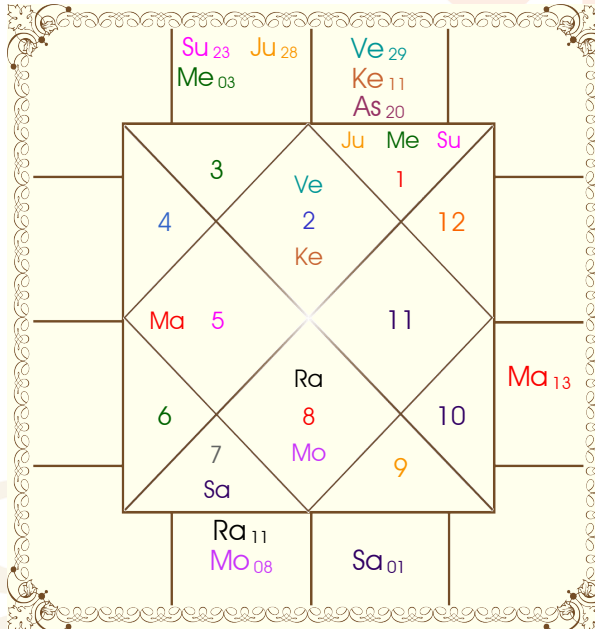

K P System

Balance of Dasa : Saturn 13 Years 0 Months 19 Days

Planet							Nirayana Bhava							
Pln	R	Sign	Degree	RL	NL	Sb	SS	Hse	Sign	Degree	RL	NL	Sb	SS
Sun		Ari	23:04:32	Mar	Ven	Sat	Sun	1	Tau	19:41:56	Ven	Mon	Ket	Ket
Mon		Sco	07:30:22	Mar	Sat	Ket	Ven	2	Gem	10:12:55	Mer	Rah	Jup	Rah
Mar		Leo	12:41:37	Sun	Ket	Mer	Rah	3	Gem	28:53:09	Mer	Jup	Sun	Mar
Mer		Ari	02:35:20	Mar	Ket	Ven	Mer	4	Can	20:03:21	Mon	Mer	Ven	Mar
Jup		Ari	27:44:16	Mar	Sun	Mon	Jup	5	Leo	18:45:49	Sun	Ven	Rah	Sat
Ven		Tau	28:44:53	Ven	Mar	Sat	Ven	6	Lib	01:21:02	Ven	Mar	Mer	Jup
Sat	R	Lib	00:40:33	Ven	Mar	Mer	Ven	7	Sco	19:41:56	Mar	Mer	Ven	Ven
Rah	R	Sco	11:09:59	Mar	Sat	Mon	Rah	8	Sag	10:12:55	Jup	Ket	Sat	Ven
Ket	R	Tau	11:09:59	Ven	Mon	Mar	Rah	9	Sag	28:53:09	Jup	Sun	Mar	Mer
Ura		Pis	12:54:51	Jup	Sat	Rah	Rah	10	Cap	20:03:21	Sat	Mon	Ket	Rah
Nep		Aqu	09:00:17	Sat	Rah	Jup	Sat	11	Aqu	18:45:49	Sat	Rah	Mon	Mer
Plu	R	Sag	15:27:45	Jup	Ven	Ven	Ket	12	Ari	01:21:02	Mar	Ket	Ven	Mon

KP Ayanamsa : 23:55:28

Fortuna : Sagittarius 04:07:47

Lagna Chart