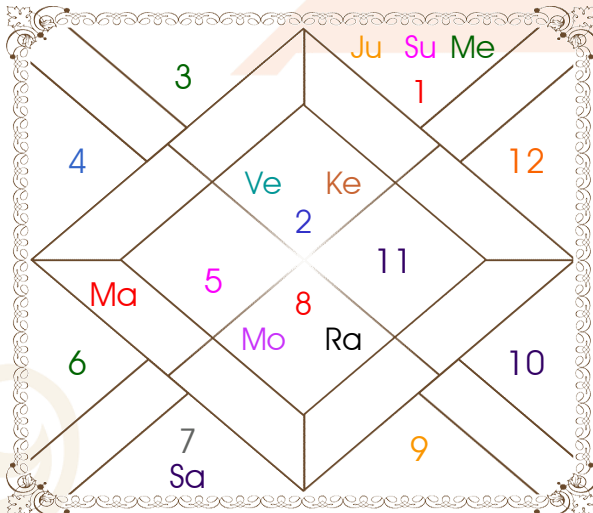

Karka,Avastha,Rashmi

Planet	----- Karaka -----			----- Avastha -----		Kiran Rashmi	Planet Power
	Char	Sthir	Baladi	Deeptadi	Shayanadi		
Sun	Bhratra	Pitra	Vridh	Deepta	Nidra	27.84	16 %
Mon	Putra	Matra	Vridh	Bheet	Prakasana	0.26	65 %
Mar	Matra	Bhratra	Yuva	Mudit	Nrityalipsa	0.41	53 %
Mer	Gyati	Gyati	Bala	Shant	Upavesana	0.24	27 %
Jup	Amatya	Dhan	Mrit	Vikal	Sayana	0.00	35 %
Ven	Atma	Kalatra	Bala	Swastha	Prakasana	7.89	48 %
Sat	Kalatra	Ayush	Bala	Deepta	Nidra	13.38	45 %
Rah	---	Gyan	Vridh	Khal	Upavesana	0.00	42 %
Ket	---	Moksh	Vridh	Nipidit	Nrityalipsa	0.00	42 %
Total						50.02	

Tara Chakra

Janma	Sampat	Vipat	Kshem	Pratyari	Saadhak	Vadha	Mitra	Atimitra
Anuradha	Jyestha	Moola	P Sadha	U Sadha	Sravna	Dhanish	Satbisha	P Bhad
U Bhad	Revati	Asvini	Bharani	Krittika	Rohini	Mrgsra	Ardra	Punrvsu
Pushya	Aslesa	Magha	P Phal	U Phal	Hasta	Chitra	Svati	Visakha

Chalit Chart