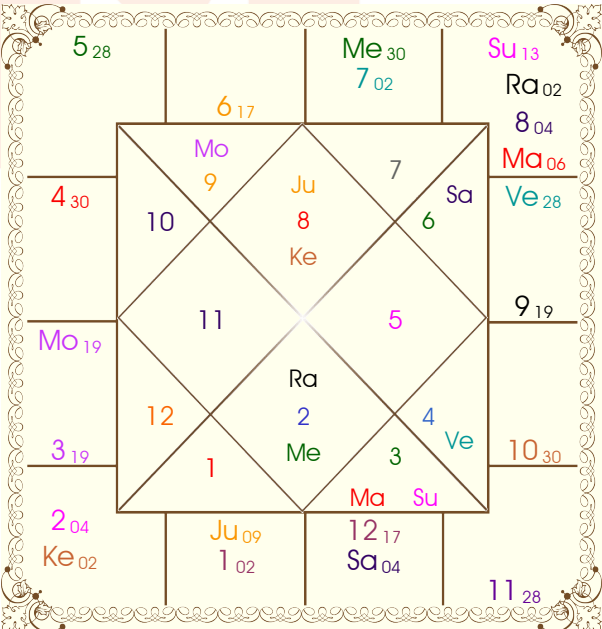

Cusp Chart

Kajolshastri

G 51 Pallacia Jaipur , India

+91 9460880197,+79770204735

Kajolshastri@yahoo.com