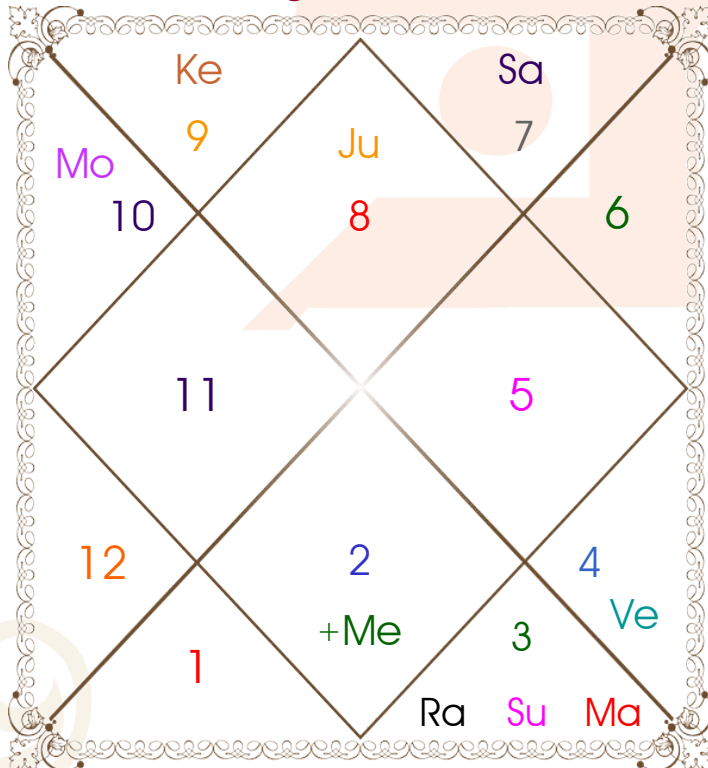

Planetary Degrees and their Positions

Pl	R	C	Rasi	Degree	Speed	Nak	Pad	No.	RL	NL	Sub	Dignity
Asc			Scorpio	01:50:02	243:16:43	Visakha	4	16	Mar	Jup	Rah	---
Sun			Gemini	12:42:58	00:57:12	Ardra	2	6	Mer	Rah	Mer	NuSign
Mon			Capricorn	18:30:49	11:50:29	Shravana	3	22	Sat	Mon	Mer	NuSign
Mar		C	Gemini	05:55:17	00:40:32	Mrgshira	4	5	Mer	Mar	Mon	EnSign
Mer			Taurus	29:52:47	01:58:42	Mrgshira	2	5	Ven	Mar	Sat	FrSign
Jup	R		Scorpio	08:50:16	00:05:14	Anuradha	2	17	Mar	Sat	Ven	FrSign
Ven			Cancer	27:27:32	00:50:36	Aslesa	4	9	Mon	Mer	Jup	EnSign
Sat	R		Libra	04:06:28	00:00:17	Chitra	4	14	Ven	Mar	Ven	Exalted
Rah	R		Gemini	01:26:36	00:01:46	Mrgshira	3	5	Mer	Mar	Mer	Exalted
Ket	R		Sagittarius	01:26:36	00:01:46	Moola	1	19	Jup	Ket	Ven	Exalted
Ura	R		Scorpio	12:18:04	00:02:01	Anuradha	3	17	Mar	Sat	Mar	---
Nep	R		Sagittarius	03:59:49	00:01:36	Moola	2	19	Jup	Ket	Mon	---
Plu	R		Libra	03:06:40	00:00:18	Chitra	3	14	Ven	Mar	Ven	---
Mid Heaven			Leo	29:33:58	--	U Phal	--	12	Sun	Sun	Rah	--

R-Retrograde S-Stationary

C- Combust D-Deep Combust

Rahu : True

Lahiri Ayanamsa : 23:37:19

Lagna-Chalit