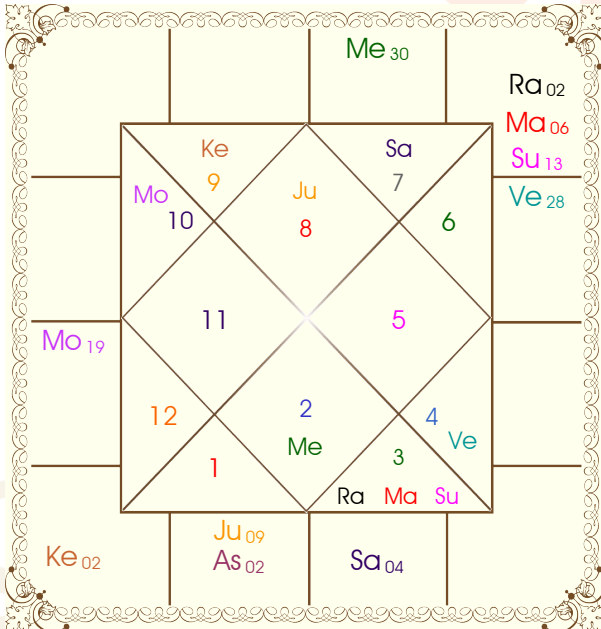

K P System

Balance of Dasa : Moon 3 Years 6 Months 14 Days

Planet						Nirayana Bhava								
Pln	R	Sign	Degree	RL	NL	Sb	SS	Hse	Sign	Degree	RL	NL	Sb	SS
Sun		Gem	12:48:51	Mer	Rah	Mer	Mer	1	Scor	01:55:55	Mar	Jup	Rah	Sat
Mon		Cap	18:36:43	Sat	Mon	Mer	Mon	2	Sag	04:05:30	Jup	Ket	Mon	Jup
Mar		Gem	06:01:11	Mer	Mar	Mon	Jup	3	Cap	18:47:54	Sat	Mon	Mer	Mar
Mer		Tau	29:58:41	Ven	Mar	Sat	Jup	4	Aqu	29:39:52	Sat	Jup	Mon	Rah
Jup	R	Scor	08:56:10	Mar	Sat	Ven	Rah	5	Pis	27:43:04	Jup	Mer	Jup	Rah
Ven		Can	27:33:26	Mon	Mer	Jup	Mar	6	Ari	17:09:26	Mar	Ven	Mon	Ven
Sat	R	Lib	04:12:21	Ven	Mar	Ven	Sat	7	Tau	01:55:55	Ven	Sun	Jup	Mer
Rah	R	Gem	01:32:30	Mer	Mar	Mer	Jup	8	Gem	04:05:30	Mer	Mar	Ven	Jup
Ket	R	Sag	01:32:30	Jup	Ket	Ven	Mar	9	Can	18:47:54	Mon	Mer	Ket	Mon
Ura	R	Scor	12:23:58	Mar	Sat	Mar	Sat	10	Leo	29:39:52	Sun	Sun	Rah	Jup
Nep	R	Sag	04:05:43	Jup	Ket	Mon	Jup	11	Vir	27:43:04	Mer	Mar	Jup	Rah
Plu	R	Lib	03:12:34	Ven	Mar	Ven	Mon	12	Lib	17:09:26	Ven	Rah	Ven	Mer

KP Ayanamsa : 23:31:25

Fortuna : Gemini 07:43:47

Lagna Chart