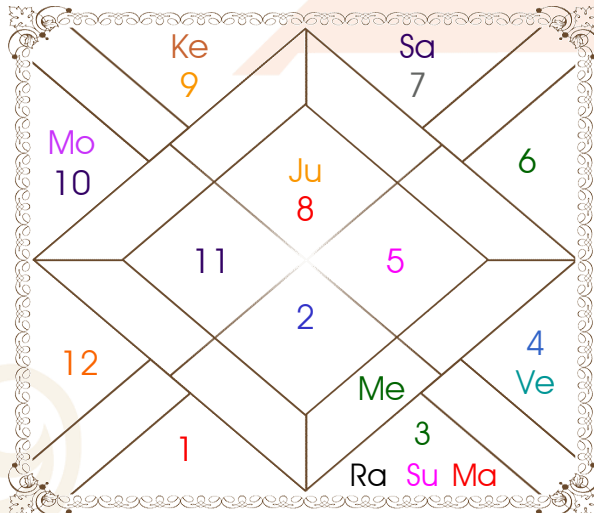

Karak, Avastha, Rashmi

Planet	----- Karaka -----			----- Avastha -----		Kiran Rashmi	Planet Power
	Char	Sthir	Baladi	Deeptadi	Shayanadi		
Sun	Matra	Pitra	Yuva	Nipidit	Prakasana	7.82	74 %
Mon	Bhratra	Matra	Kumar	Shakt	Prakasana	4.53	25 %
Mar	Gyati	Bhratra	Bala	Vikal	Nrityalipsa	0.00	28 %
Mer	Atma	Gyati	Bala	Mudit	Prakasana	2.77	55 %
Jup	Putra	Dhan	Vridh	Mudit	Sabha	2.18	76 %
Ven	Amatyaa	Kalatra	Bala	Khal	Nrityalipsa	1.06	51 %
Sat	Kalatra	Ayush	Bala	Deepta	Aagama	13.68	49 %
Rah	---	Gyan	Bala	Deepta	Aagama	0.00	49 %
Ket	---	Moksh	Bala	Deepta	Sabha	0.00	49 %
Total						32.04	

Tara Chakra

Janma	Sampat	Vipat	Kshem	Pratyari	Saadhak	Vadha	Mitra	Atimitra
Sravna	Dhanish	Satbisha	P Bhad	U Bhad	Revati	Asvini	Bharani	Krittika
Rohini	Mrgsra	Ardra	Punrvsu	Pushya	Aslesa	Magha	P Phal	U Phal
Hasta	Chitra	Svati	Visakha	Anuradha	Jyestha	Moola	P Sadha	U Sadha

Chalit Chart