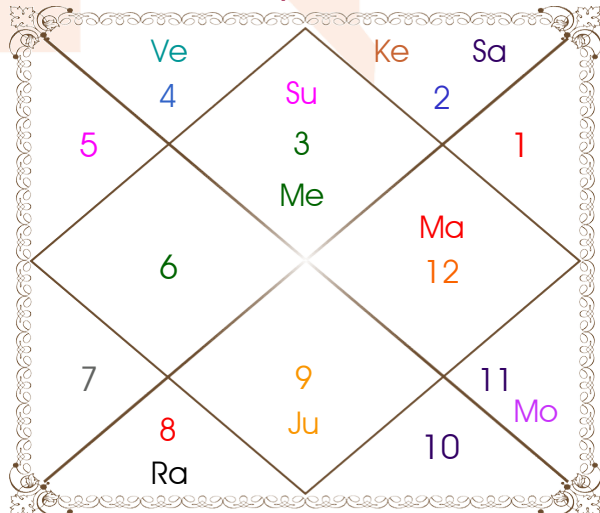

Cusp Chart

Kajolshastri

G 51 Pallacia Jaipur , India

+91 9460880197, +79770204735

Kajolshastri@yahoo.com