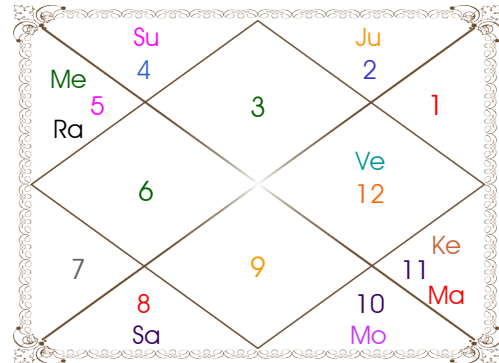

Navamsa Chart

Kajolshastri

G 51 Pallacia Jaipur , India

+91 9460880197,+79770204735

Kajolshastri@yahoo.com