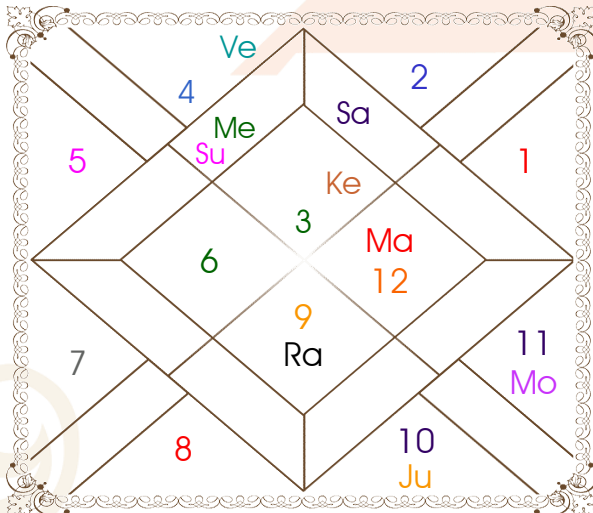

Karaka,Avastha,Rashmi

Planet	----- Karaka -----			----- Avastha -----		Kiran Rashmi	Planet Power
	Char	Sthir	Baladi	Deeptadi	Shayanadi		
Sun	Kalatra	Pitra	Mrit	Mudit	Bhojana	5.40	48 %
Mon	Matra	Matra	Yuva	Shant	Upavesana	2.49	21 %
Mar	Amatya	Bhratra	Kumar	Mudit	Upavesana	4.59	39 %
Mer	Gyati	Gyati	Mrit	Vikal	Aagamana	0.00	44 %
Jup	Bhratra	Dhan	Yuva	Bheet	Nidra	0.20	31 %
Ven	Atma	Kalatra	Bala	Khal	Aagama	1.03	28 %
Sat	Putra	Ayush	Bala	Mudit	Nidra	1.66	12 %
Rah	---	Gyan	Yuva	Bheet	Nrityalipsa	0.00	71 %
Ket	---	Moksh	Yuva	Bheet	Aagama	0.00	71 %
Total						15.38	

Tara Chakra

Janma	Sampat	Vipat	Kshem	Pratyari	Saadhak	Vadha	Mitra	Atimitra
Satbisha	P Bhad	U Bhad	Revati	Asvini	Bharani	Krittika	Rohini	Mrgsra
Ardra	Punrvsu	Pushya	Aslesa	Magha	P Phal	U Phal	Hasta	Chitra
Svati	Visakha	Anuradha	Jyestha	Moola	P Sadha	U Sadha	Sravna	Dhanish

Chalit Chart