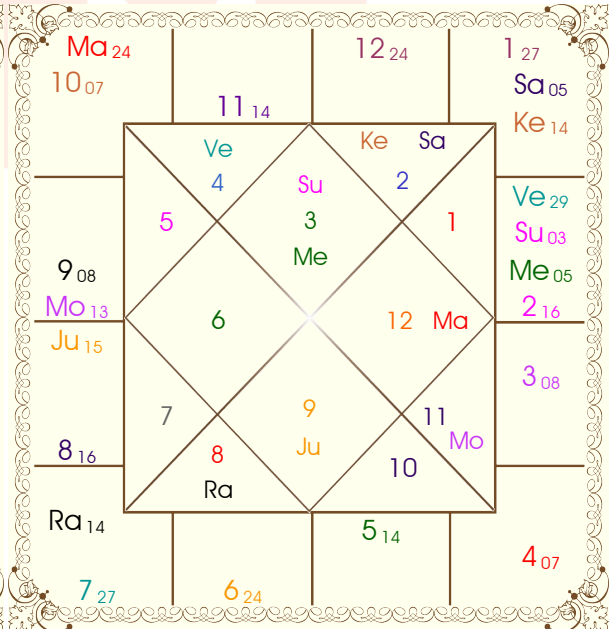

Cusp Chart

Kajolshastri

G 51 Pallacia Jaipur , India

+91 9460880197,+79770204735

Kajolshastri@yahoo.com