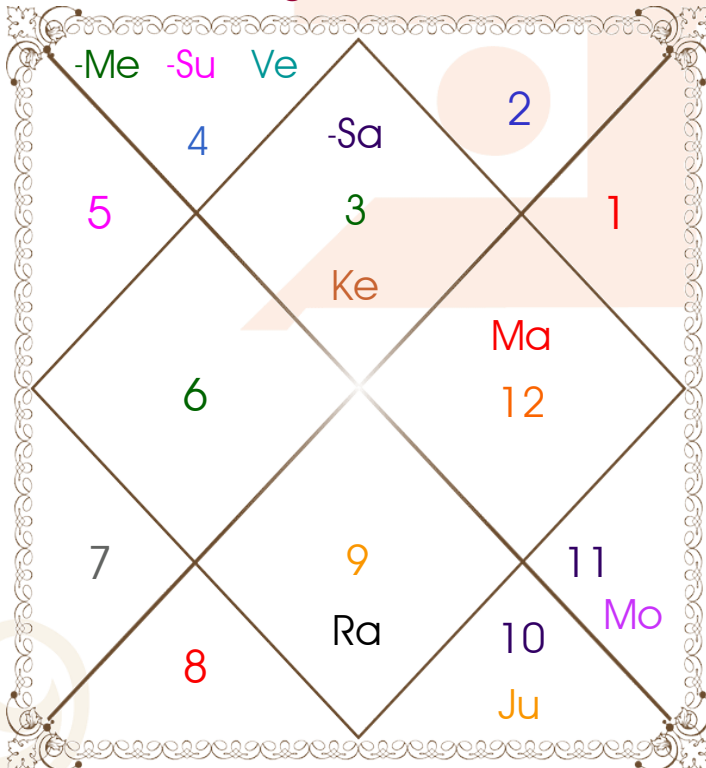

# Planetary Degrees and their Positions

Pl	R	C	Rasi	Degree	Speed	Nak	Pad	No.	RL	NL	Sub	Dignity
Asc			Gem	27:12:52	290:32:32	Punrvsu	3	7	Mer	Jup	Ven	---
Sun			Can	02:44:09	00:57:14	Punrvsu	4	7	Mon	Jup	Rah	FrSign
Mon			Aqu	12:44:24	12:33:27	Satbisha	2	24	Sat	Rah	Mer	NuSign
Mar			Pis	23:58:05	00:34:24	Revati	3	27	Jup	Mer	Mar	FrSign
Mer	R	C	Can	04:42:52	00:40:59	Pushya	1	8	Mon	Sat	Sat	EnSign
Jup	R		Cap	15:10:45	00:07:24	Sravna	2	22	Sat	Mon	Jup	Dblitted
Ven			Can	29:11:29	01:12:40	Aslesa	4	9	Mon	Mer	Sat	EnSign
Sat			Gem	04:53:56	00:07:14	Mrgsra	4	5	Mer	Mar	Sun	FrSign
Rah	R		Sag	14:04:58	00:02:31	P Sadha	1	20	Jup	Ven	Ven	Dblitted
Ket	R		Gem	14:04:58	00:02:31	Ardra	3	6	Mer	Rah	Mer	Dblitted
Ura			Vir	25:39:32	00:01:09	Chitra	1	14	Mer	Mar	Rah	---
Nep	R		Sco	11:23:09	00:00:52	Anuradha	3	17	Mar	Sat	Mon	---
Plu			Vir	08:33:12	00:01:10	U Phal	4	12	Mer	Sun	Ven	---
Mid Heaven			Pis	06:59:36	--	U Bhad	--	26	Jup	Sat	Mer	--

## Moon Chart