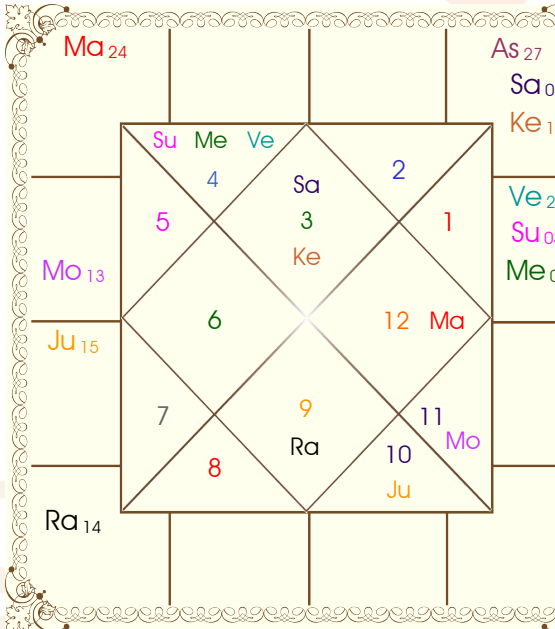

# K P System

**Balance of Dasa : Rahu 9 Years 7 Months 26 Days**

Planet						Nirayana Bhava								
Pln	R	Sign	Degree	RL	NL	Sb	SS	Hse	Sign	Degree	RL	NL	Sb	SS
Sun		Can	02:50:35	Mon	Jup	Rah	Ven	1	Gem	27:19:17	Mer	Jup	Ven	Mar
Mon		Aqu	12:50:50	Sat	Rah	Mer	Ket	2	Can	16:15:25	Mon	Sat	Jup	Mon
Mar		Pis	24:04:31	Jup	Mer	Mar	Mon	3	Leo	08:28:36	Sun	Ket	Jup	Ven
Mer	R	Can	04:49:18	Mon	Sat	Sat	Mar	4	Vir	07:06:02	Mer	Sun	Ket	Ven
Jup	R	Cap	15:17:11	Sat	Mon	Jup	Mon	5	Lib	13:52:02	Ven	Rah	Mer	Rah
Ven		Can	29:17:55	Mon	Mer	Sat	Mar	6	Sco	23:34:19	Mar	Mer	Mar	Jup
Sat		Gem	05:00:22	Mer	Mar	Sun	Mar	7	Sag	27:19:17	Jup	Sun	Sun	Ven
Rah	R	Sag	14:11:24	Jup	Ven	Ven	Rah	8	Cap	16:15:25	Sat	Mon	Sat	Mer
Ket	R	Gem	14:11:24	Mer	Rah	Mer	Sat	9	Aqu	08:28:36	Sat	Rah	Rah	Mon
Ura		Vir	25:45:58	Mer	Mar	Rah	Sun	10	Pis	07:06:02	Jup	Sat	Mer	Sat
Nep	R	Sco	11:29:35	Mar	Sat	Mon	Sat	11	Ari	13:52:02	Mar	Ven	Ven	Mon
Plu		Vir	08:39:38	Mer	Sun	Ven	Rah	12	Tau	23:34:19	Ven	Mar	Mar	Jup

**KP Ayanamsa : 23:23:07**

**Fortuna : Aquarius 07:19:33**

## Lagna Chart