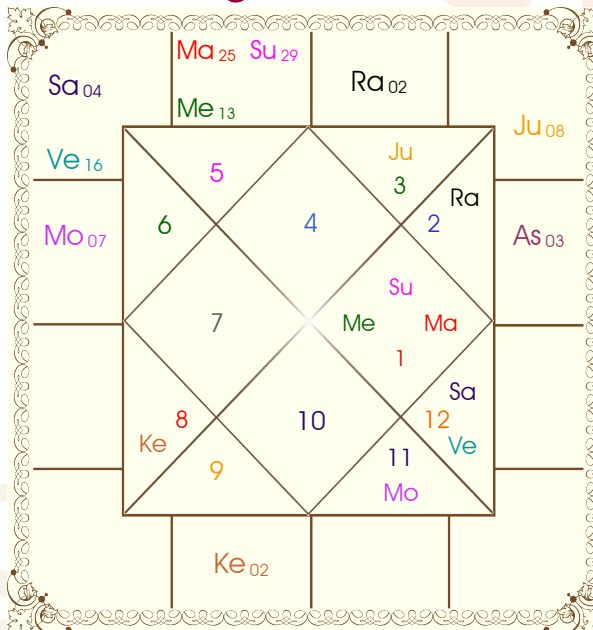

K P System

Balance of Dasa : Rahu 17 Years 4 Months 11 Days

Planet							Nirayana Bhava							
Pln	R	Sign	Degree	RL	NL	Sb	SS	Hse	Sign	Degree	RL	NL	Sb	SS
Sun		Ari	28:43:57	Mar	Sun	Mar	Sat	1	Can	03:19:45	Mon	Jup	Rah	Mar
Mon		Aqu	07:08:14	Sat	Rah	Rah	Jup	2	Can	17:23:01	Mon	Mer	Mer	Sun
Mar		Ari	25:25:48	Mar	Ven	Mer	Jup	3	Leo	05:15:59	Sun	Ket	Mar	Mer
Mer		Ari	13:15:54	Mar	Ket	Mer	Sat	4	Vir	00:53:14	Mer	Sun	Rah	Sun
Jup		Gem	08:12:04	Mer	Rah	Rah	Ven	5	Lib	09:58:55	Ven	Rah	Jup	Mon
Ven		Pis	15:39:57	Jup	Sat	Jup	Ket	6	Sco	28:05:14	Mar	Mer	Sat	Sat
Sat		Pis	03:37:54	Jup	Sat	Sat	Sat	7	Cap	03:19:45	Sat	Sun	Sat	Sat
Rah R		Tau	02:03:19	Ven	Sun	Jup	Ket	8	Cap	17:23:01	Sat	Mon	Sat	Rah
Ket R		Sco	02:03:19	Mar	Jup	Rah	Sat	9	Aqu	05:15:59	Sat	Mar	Sun	Sat
Ura R		Leo	22:14:49	Sun	Ven	Sat	Mer	10	Pis	00:53:14	Jup	Jup	Mar	Sat
Nep R		Lib	27:29:38	Ven	Jup	Ven	Rah	11	Ari	09:58:55	Mar	Ket	Sat	Ket
Plu R		Leo	22:34:24	Sun	Ven	Sat	Ket	12	Tau	28:05:14	Ven	Mar	Sat	Sat

KP Ayanamsa : 23:17:08

Fortuna : Aries 11:44:02

Lagna Chart