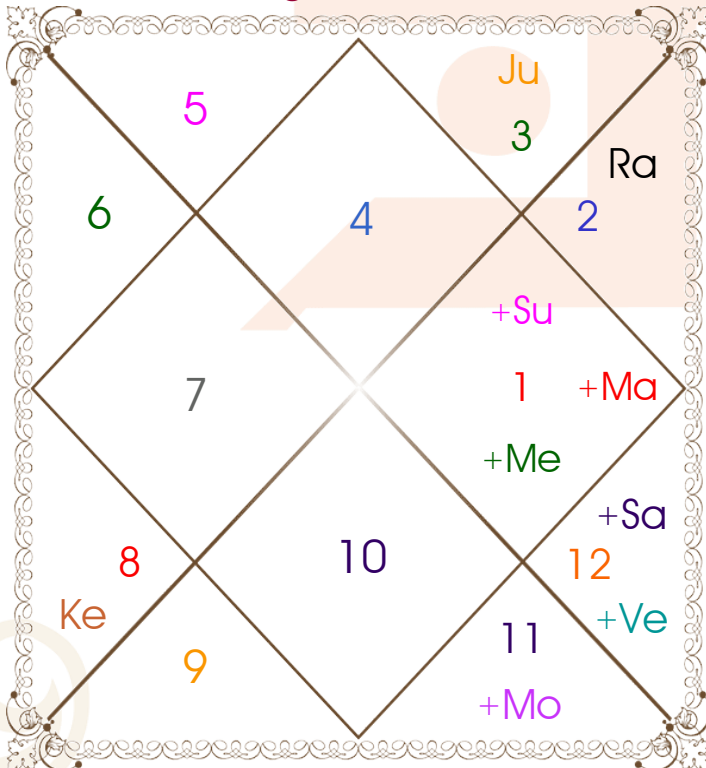

Planetary Degrees and their Positions

Pl	R	C	Rasi	Degree	Speed	Nak	Pad	No.	RL	NL	Sub	Dignity
Asc			Can	03:13:54	251:01:09	Punrvsu	4	7	Mon	Jup	Rah	---
Sun			Ari	28:38:06	00:57:55	Krittika	1	3	Mar	Sun	Mar	Exalted
Mon			Aqu	07:02:23	11:52:52	Satbisha	1	24	Sat	Rah	Rah	NuSign
Mar		C	Ari	25:19:57	00:43:35	Bharani	4	2	Mar	Ven	Mer	OwnSign
Mer			Ari	13:10:03	01:52:00	Asvini	4	1	Mar	Ket	Mer	NuSign
Jup			Gem	08:06:13	00:11:58	Ardra	1	6	Mer	Rah	Rah	EnSign
Ven			Pis	15:34:06	01:07:16	U Bhad	4	26	Jup	Sat	Jup	Exalted
Sat			Pis	03:32:04	00:05:15	U Bhad	1	26	Jup	Sat	Sat	NuSign
Rah	R		Tau	01:57:29	00:00:03	Krittika	2	3	Ven	Sun	Jup	FrSign
Ket	R		Sco	01:57:29	00:00:03	Visakha	4	16	Mar	Jup	Rah	FrSign
Ura	R		Leo	22:08:58	00:00:33	P Phal	3	11	Sun	Ven	Sat	---
Nep	R		Lib	27:23:47	00:01:38	Visakha	3	16	Ven	Jup	Ven	---
Plu	R		Leo	22:28:33	00:00:26	P Phal	3	11	Sun	Ven	Sat	---
Mid Heaven			Pis	00:47:23	--	P Bhad	--	25	Jup	Jup	Mar	--

R-Retrograde S-Stationary

C- Combust D-Deep Combust

Rahu : True

Lahiri Ayanamsa : 23:22:59

Lagna-Chalit