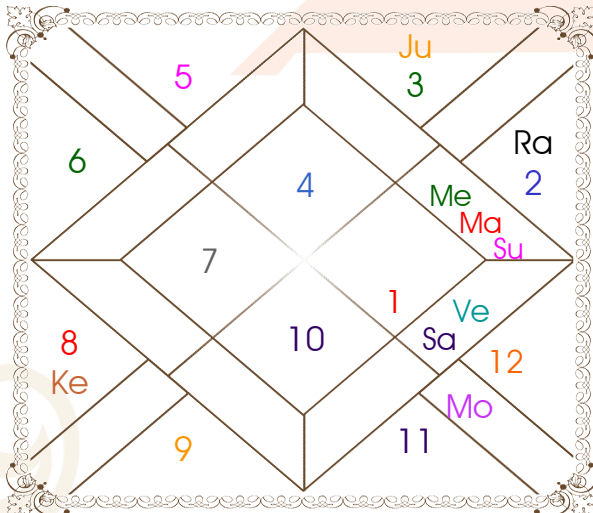

Karak, Avastha, Rashmi

Planet	----- Karaka -----			----- Avastha -----		Kiran Rashmi	Planet Power
	Char	Sthir	Baladi	Deeptadi	Shayanadi		
Sun	Atma	Pitra	Mrit	Deepta	Gamana	26.89	48 %
Mon	Gyati	Matra	Kumar	Nipidit	Upavesana	5.64	37 %
Mar	Amatya	Bhratra	Mrit	Vikal	Upavesana	0.00	40 %
Mer	Matra	Gyati	Yuva	Nipidit	Aagamana	0.39	73 %
Jup	Putra	Dhan	Kumar	Khal	Aagama	5.95	42 %
Ven	Bhratra	Kalatra	Yuva	Deepta	Upavesana	22.48	39 %
Sat	Kalatra	Ayush	Mrit	Shant	Aagamana	1.55	56 %
Rah	---	Gyan	Mrit	Mudit	Upavesana	0.00	0 %
Ket	---	Moksh	Mrit	Mudit	Upavesana	0.00	0 %
Total						62.91	

Tara Chakra

Janma	Sampat	Vipat	Kshem	Pratyari	Saadhak	Vadha	Mitra	Atimitra
Satbisha	P Bhad	U Bhad	Revati	Asvini	Bharani	Krittika	Rohini	Mrgsra
Ardra	Punrvsu	Pushya	Aslesa	Magha	P Phal	U Phal	Hasta	Chitra
Svati	Visakha	Anuradha	Jyestha	Moola	P Sadha	U Sadha	Sravna	Dhanish

Chalit Chart