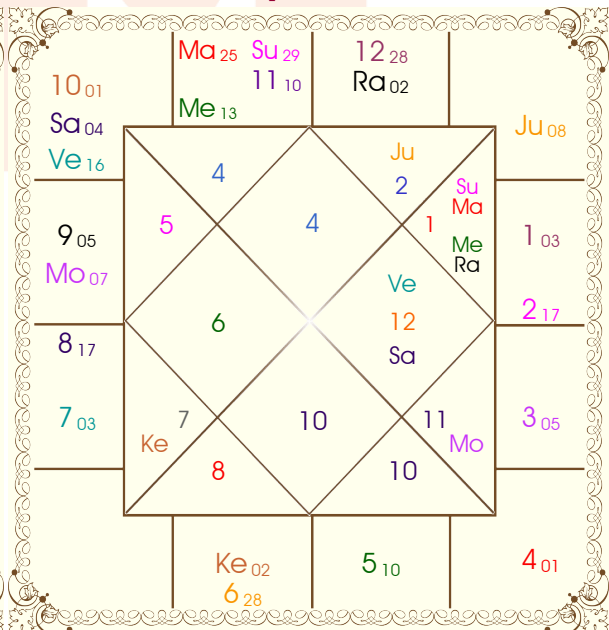

Cusp Chart

Kajolshastri

G 51 Pallacia Jaipur , India

+91 9460880197,+79770204735

Kajolshastri@yahoo.com