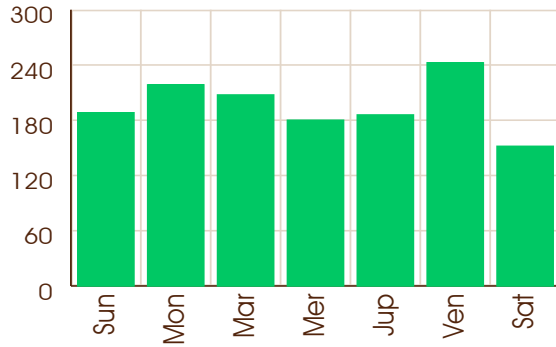

Shadbala Graphs

Sthan Bala