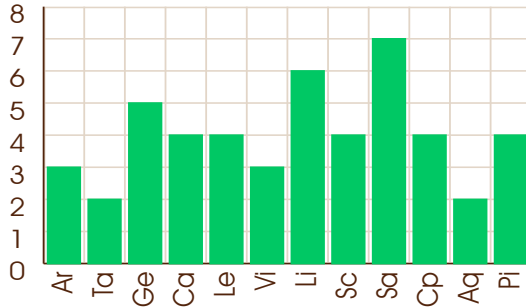

Bhinnashtak Graphs

Sun