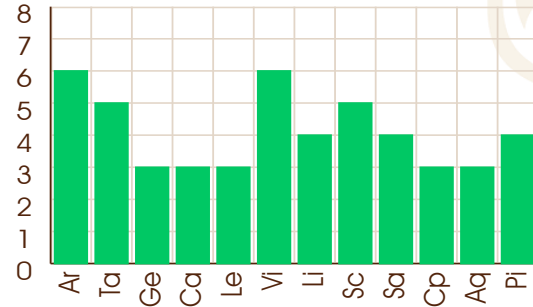

Bhinnashtak Graphs

Moon