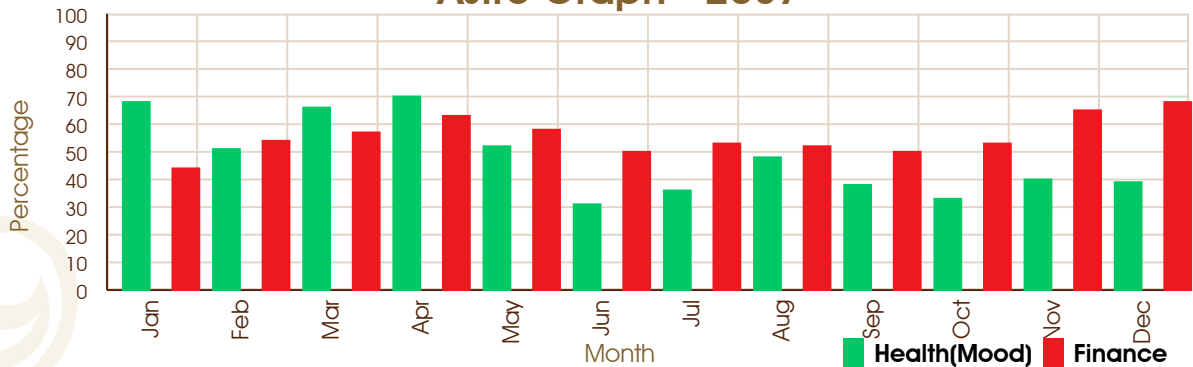

Astro Graph - 2037

SENGU STELLAR ASTROLOGY

JP Nagar, Bengaluru, Karnataka, India

+91 96063 96399

www.senguastrlogy.com