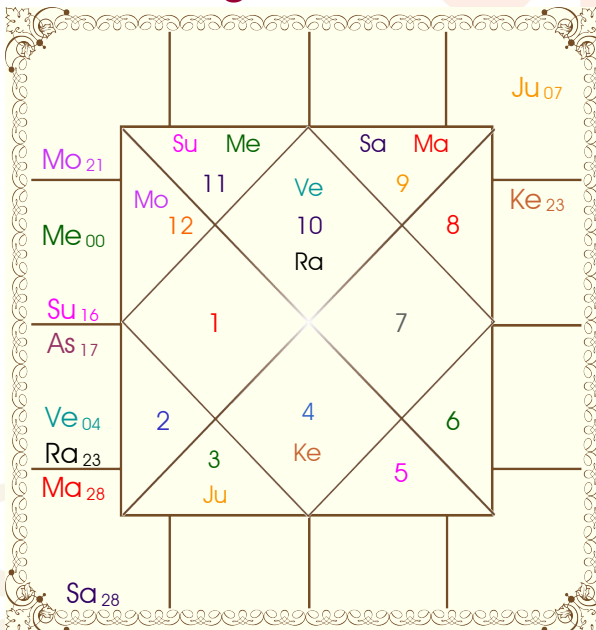

K P System

Balance of Dasa : Mercury 11 Years 11 Months 18 Days

Planet						Nirayana Bhava					
Pln	R	Sign	Degree	RL	NL Sb SS	Hse	Sign	Degree	RL	NL Sb SS	
Sun		Aqu	15:30:32	Sat	Rah Ven Ven	1	Cap	17:19:31	Sat	Mon Sat Rah	
Mon		Pis	20:36:47	Jup	Mer Ven Jup	2	Aqu	23:06:23	Sat	Jup Sat Mon	
Mar		Sag	27:46:41	Jup	Sun Mon Jup	3	Pis	27:40:54	Jup	Mer Jup Rah	
Mer		Aqu	00:11:32	Sat	Mar Mer Mer	4	Ari	27:39:10	Mar	Sun Mon Rah	
Jup		Gem	07:12:32	Mer	Rah Rah Jup	5	Tau	23:52:42	Ven	Mar Mar Ven	
Ven		Cap	03:56:53	Sat	Sun Sat Ven	6	Gem	19:15:26	Mer	Rah Mar Mar	
Sat		Sag	28:24:27	Jup	Sun Mon Sun	7	Can	17:19:31	Mon	Mer Mer Ven	
Rah	R	Cap	22:44:03	Sat	Mon Sun Mon	8	Leo	23:06:23	Sun	Ven Sat Mon	
Ket	R	Can	22:44:03	Mon	Mer Mon Sat	9	Vir	27:40:54	Mer	Mar Jup Rah	
Ura		Sag	15:07:28	Jup	Ven Ven Mer	10	Lib	27:39:10	Ven	Jup Ven Rah	
Nep		Sag	20:20:56	Jup	Ven Jup Sat	11	Sco	23:52:42	Mar	Mer Mar Ven	
Plu	R	Lib	24:08:55	Ven	Jup Mer Mer	12	Sag	19:15:26	Jup	Ven Rah Mer	

KP Ayanamsa : 23:36:58

Fortuna : Aquarius 22:25:46

Lagna Chart