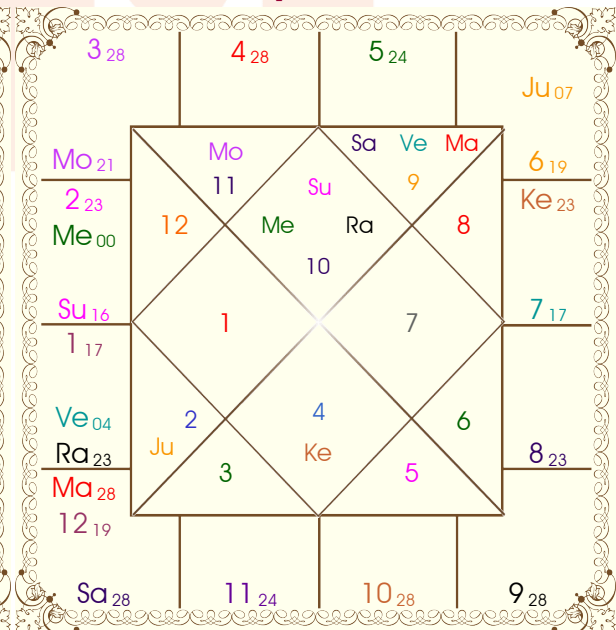

Cusp Chart

SENGU STELLAR ASTROLOGY

JP Nagar, Bengaluru, Karnataka, India

+91 96063 96399

www.senguastronomy.com