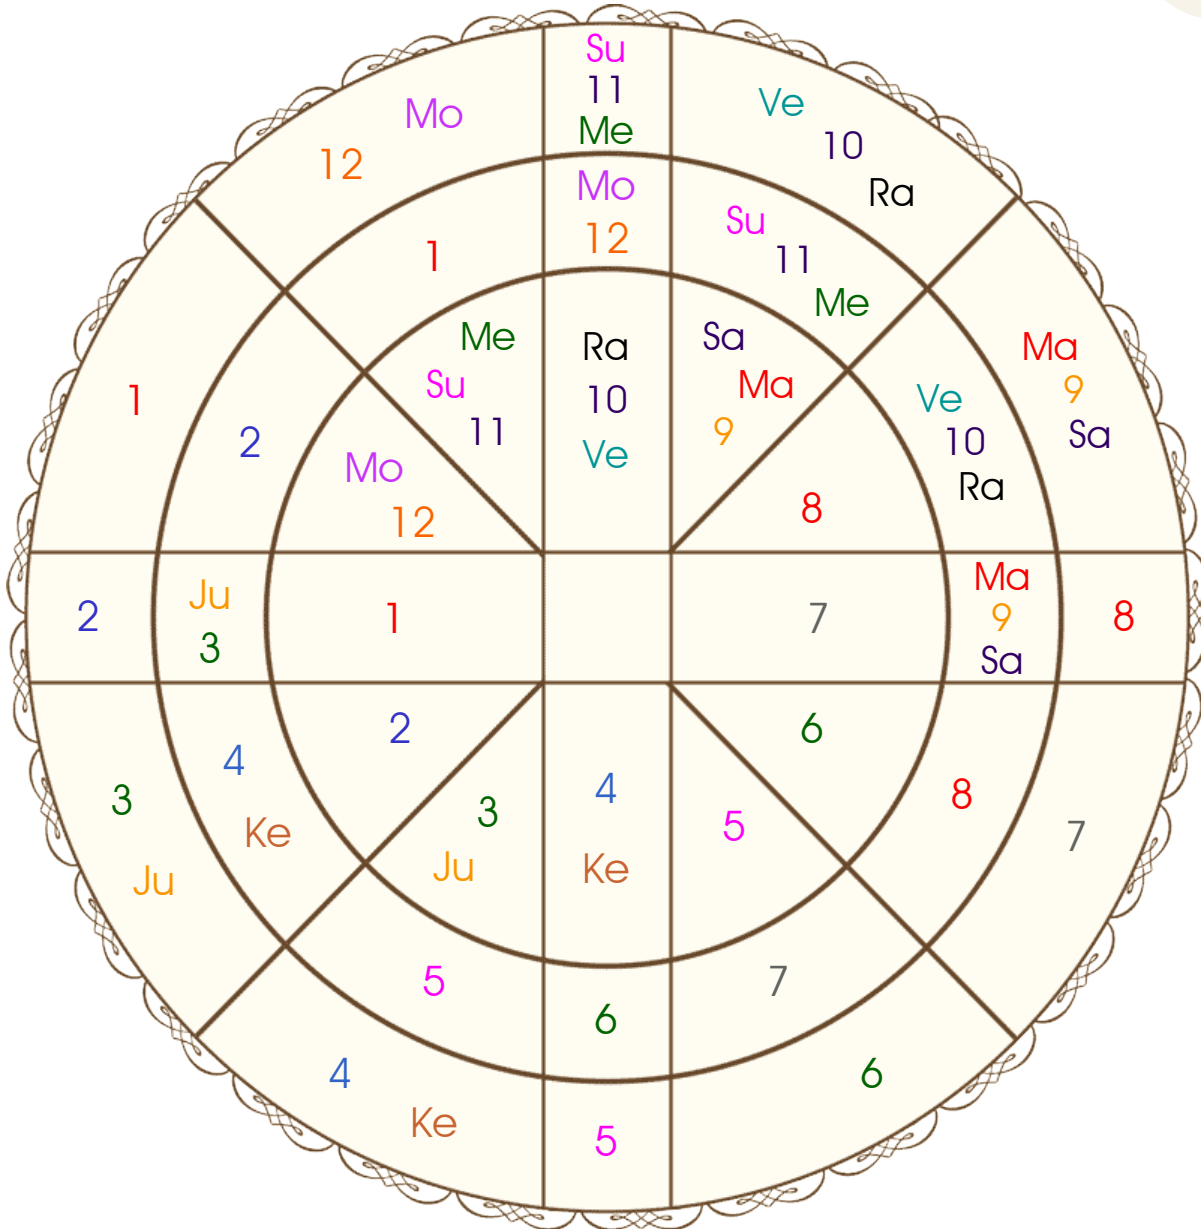

### Chalit Chart

# Sudarshan Chakra

**NOTE:** Sudarshan Chakra represents the comparative positions of the planets in the Sun, Moon and Lagna charts simultaneously from outer to inner circle respectively. To study a house consider the signs in all the three charts simultaneously.