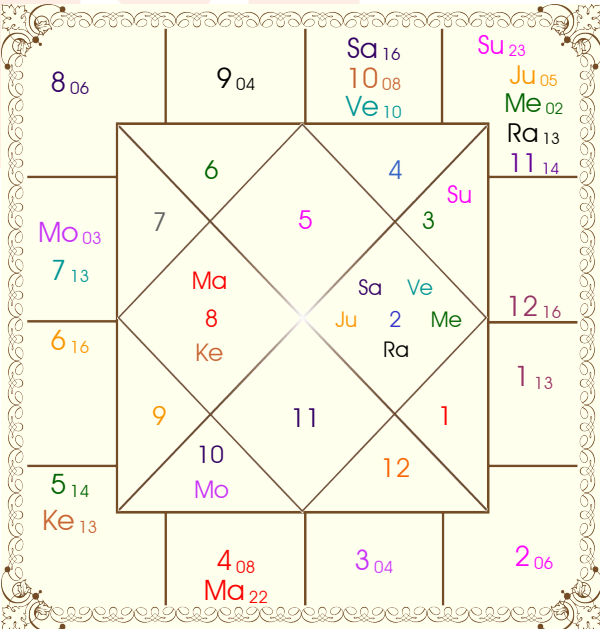

Cusp Chart

Kajolshastri

G 51 Pallacia Jaipur , India

+91 9460880197, +79770204735

Kajolshastri@yahoo.com