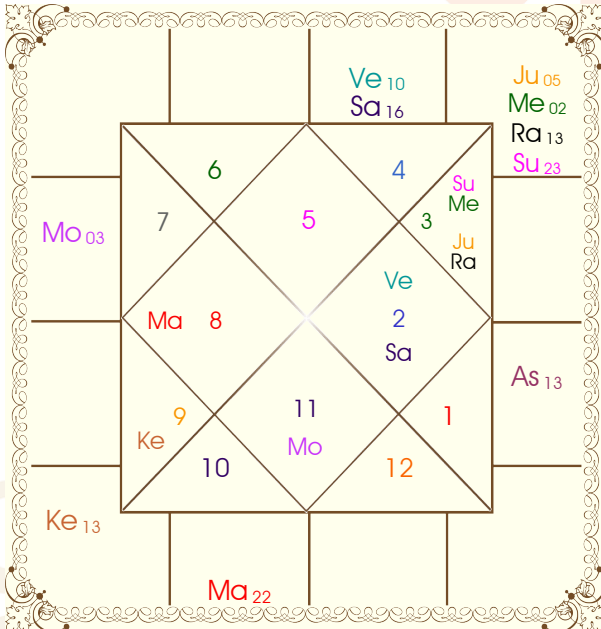

K P System

Balance of Dasa : Mars 1 Years 9 Months 25 Days

Planet							Nirayana Bhava							
Pln	R	Sign	Degree	RL	NL	Sb	SS	Hse	Sign	Degree	RL	NL	Sb	SS
Sun		Gem	23:19:29	Mer	Jup	Sat	Rah	1	Leo	13:03:52	Sun	Ket	Mer	Sat
Mon		Aqu	03:12:00	Sat	Mar	Ven	Mon	2	Vir	05:40:28	Mer	Sun	Mer	Ven
Mar	R	Sco	22:08:05	Mar	Mer	Sun	Ven	3	Lib	03:53:49	Ven	Mar	Ven	Jup
Mer		Gem	02:24:16	Mer	Mar	Ket	Jup	4	Sco	07:41:28	Mar	Sat	Ket	Rah
Jup		Gem	05:23:17	Mer	Mar	Sun	Mer	5	Sag	13:30:37	Jup	Ven	Ven	Ven
Ven		Tau	10:05:43	Ven	Mon	Mon	Mar	6	Cap	15:48:41	Sat	Mon	Sat	Sat
Sat		Tau	16:07:19	Ven	Mon	Sat	Mer	7	Aqu	13:03:52	Sat	Rah	Mer	Ven
Rah	R	Gem	12:33:19	Mer	Rah	Sat	Jup	8	Pis	05:40:28	Jup	Sat	Mer	Mer
Ket	R	Sag	12:33:19	Jup	Ket	Mer	Rah	9	Ari	03:53:49	Mar	Ket	Mon	Rah
Ura	R	Aqu	00:26:17	Sat	Mar	Mer	Ven	10	Tau	07:41:28	Ven	Sun	Ket	Mer
Nep	R	Cap	14:10:04	Sat	Mon	Jup	Sat	11	Gem	13:30:37	Mer	Rah	Mer	Mar
Plu	R	Sco	19:16:50	Mar	Mer	Ket	Mer	12	Can	15:48:41	Mon	Sat	Jup	Ven

KP Ayanamsa : 23:46:26

Fortuna : Pisces 22:56:23

Lagna Chart