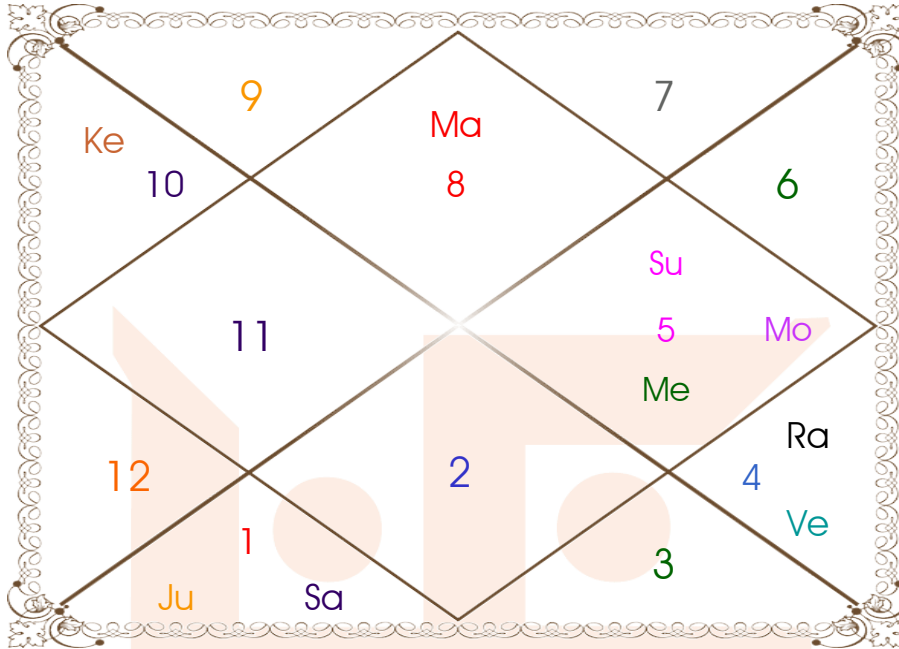

Birth Charts

Lagna Chart