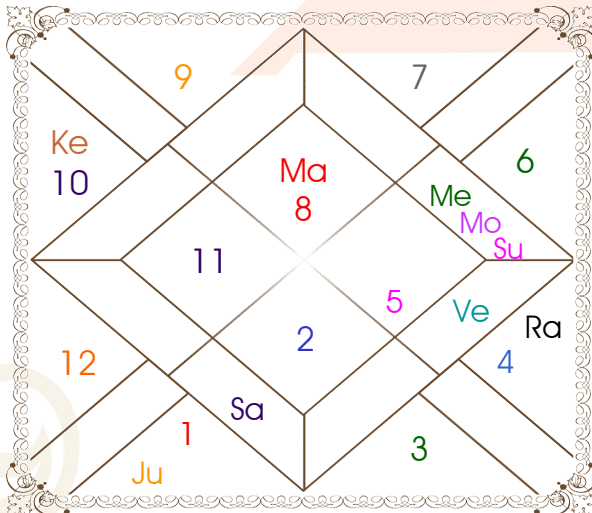

Karaka, Avastha, Rashmi

Planet	----- Karaka -----		----- Avastha -----			Kiran Rashmi	Planet Power
	Char	Sthir	Baladi	Deeptadi	Shayanadi		
Sun	Matra	Pitra	Vridh	Swastha	Upavesana	3.90	90 %
Mon	Atma	Matra	Mrit	Mudit	Bhojana	3.28	49 %
Mar	Gyati	Bhratra	Vridh	Swastha	Bhojana	4.29	43 %
Mer	Bhratra	Gyati	Mrit	Vikal	Sayana	0.00	66 %
Jup	Kalatra	Dhan	Kumar	Mudit	Gamana	3.72	41 %
Ven	Amatyta	Kalatra	Bala	Khal	Bhojana	2.76	61 %
Sat	Putra	Ayush	Vridh	Bheet	Kautuka	0.04	38 %
Rah	---	Gyan	Kumar	Khal	Bhojana	0.00	16 %
Ket	---	Moksh	Kumar	Khal	Bhojana	0.00	16 %
Total						17.98	

Tara Chakra

Janma	Sampat	Vipat	Kshem	Pratyari	Saadhak	Vadha	Mitra	Atimitra
U Phal	Hasta	Chitra	Svati	Visakha	Anuradha	Jyestha	Moola	P Sadha
U Sadha	Sravna	Dhanish	Satbisha	P Bhad	U Bhad	Revati	Asvini	Bharani
Krittika	Rohini	Mrgsra	Ardra	Punrvsu	Pushya	Aslesa	Magha	P Phal

Chalit Chart