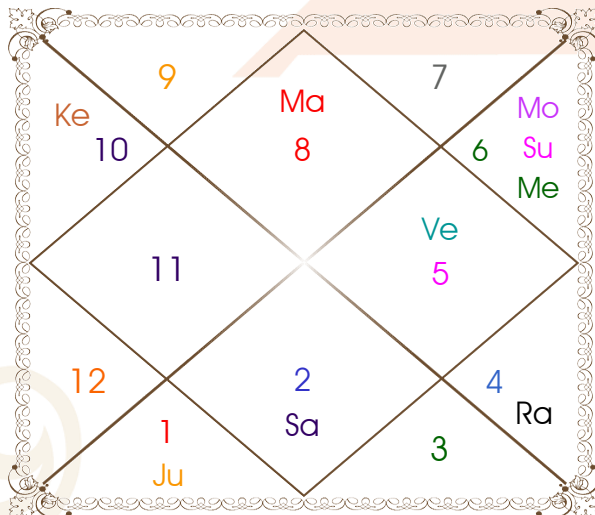

Chalit And Nirayana Bhava Chalit

Chalit Degree

Bhava	Bhava Start	Bhava Middle	Cusp	Rasi	Degree
1	Libra 17:43:44	Scorpio 01:48:26	1	Scorpio	01:48:26
2	Scorpio 17:43:44	Sagittarius 03:39:01	2	Sagittarius	01:33:51
3	Sagittarius 19:34:18	Capricorn 05:29:36	3	Capricorn	03:43:11
4	Capricorn 21:24:53	Aquarius 07:20:10	4	Aquarius	07:20:10
5	Aquarius 21:24:53	Pisces 05:29:36	5	Pisces	09:25:36
6	Pisces 19:34:18	Aries 03:39:01	6	Aries	07:31:01
7	Aries 17:43:44	Taurus 01:48:26	7	Taurus	01:48:26
8	Taurus 17:43:44	Gemini 03:39:01	8	Gemini	01:33:51
9	Gemini 19:34:18	Cancer 05:29:36	9	Cancer	03:43:11
10	Cancer 21:24:53	Leo 07:20:10	10	Leo	07:20:10
11	Leo 21:24:53	Virgo 05:29:36	11	Virgo	09:25:36
12	Virgo 19:34:18	Libra 03:39:01	12	Libra	07:31:01

Nirayana Bhava Chalit

Tara Chakra

Janma	Sampat	Vipat	Kshem	Pratyari	Saadhak	Vadha	Mitra	Atimitra
U Phal	Hasta	Chitra	Svati	Visakha	Anuradha	Jyestha	Moola	P Sadha
U Sadha	Sravna	Dhanish	Satbisha	P Bhad	U Bhad	Revati	Asvini	Bharani
Krittika	Rohini	Mrgsra	Ardra	Punrvsu	Pushya	Aslesa	Magha	P Phal

Chalit Chart