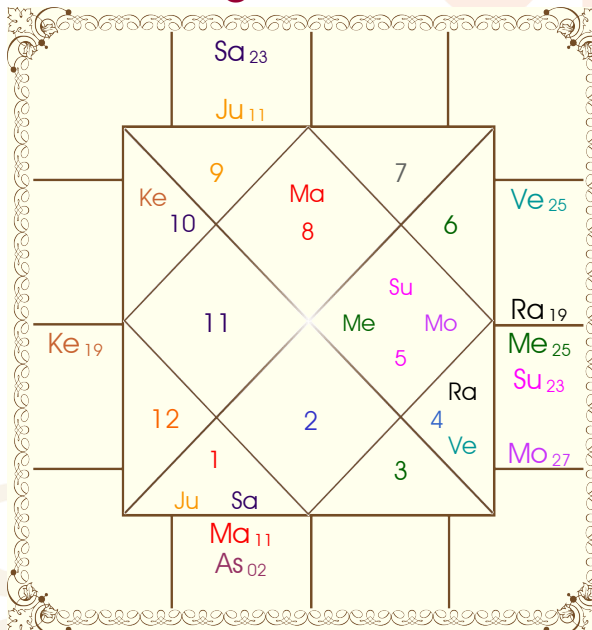

Chalit Chart

Lagna-Chalit

# K P System

**Balance of Dasa : Sun 5 Years 7 Months 23 Days**

Planet							Nirayana Bhava							
Pln	R	Sign	Degree	RL	NL	Sb	SS	Hse	Sign	Degree	RL	NL	Sb	SS
Sun		Leo	23:21:11	Sun	Ven	Sat	Mar	1	Scor	01:54:29	Mar	Jup	Rah	Sat
Mon		Leo	27:26:53	Sun	Sun	Mon	Mar	2	Sag	01:39:53	Jup	Ket	Ven	Rah
Mar		Scor	10:58:42	Mar	Sat	Sun	Ven	3	Cap	03:49:13	Sat	Sun	Sat	Ven
Mer		Leo	24:50:31	Sun	Ven	Mer	Mon	4	Aqu	07:26:13	Sat	Rah	Rah	Sat
Jup	R	Ari	10:48:21	Mar	Ket	Sat	Mar	5	Pis	09:31:38	Jup	Sat	Ven	Jup
Ven	R	Can	25:03:03	Mon	Mer	Rah	Mer	6	Ari	07:37:03	Mar	Ket	Jup	Jup
Sat	R	Ari	23:19:17	Mar	Ven	Sat	Mar	7	Tau	01:54:29	Ven	Sun	Jup	Mer
Rah	R	Can	18:53:34	Mon	Mer	Ket	Rah	8	Gem	01:39:53	Mer	Mar	Mer	Sat
Ket	R	Cap	18:53:34	Sat	Mon	Mer	Rah	9	Can	03:49:13	Mon	Sat	Sat	Mer
Ura	R	Cap	19:49:55	Sat	Mon	Ket	Ven	10	Leo	07:26:13	Sun	Ket	Rah	Mon
Nep	R	Cap	08:08:27	Sat	Sun	Ven	Ven	11	Vir	09:31:38	Mer	Sun	Ven	Sat
Plu		Scor	14:07:30	Mar	Sat	Rah	Ket	12	Lib	07:37:03	Ven	Rah	Rah	Mer

**KP Ayanamsa : 23:44:55**

**Fortuna : Scorpio 06:00:10**

## Lagna Chart