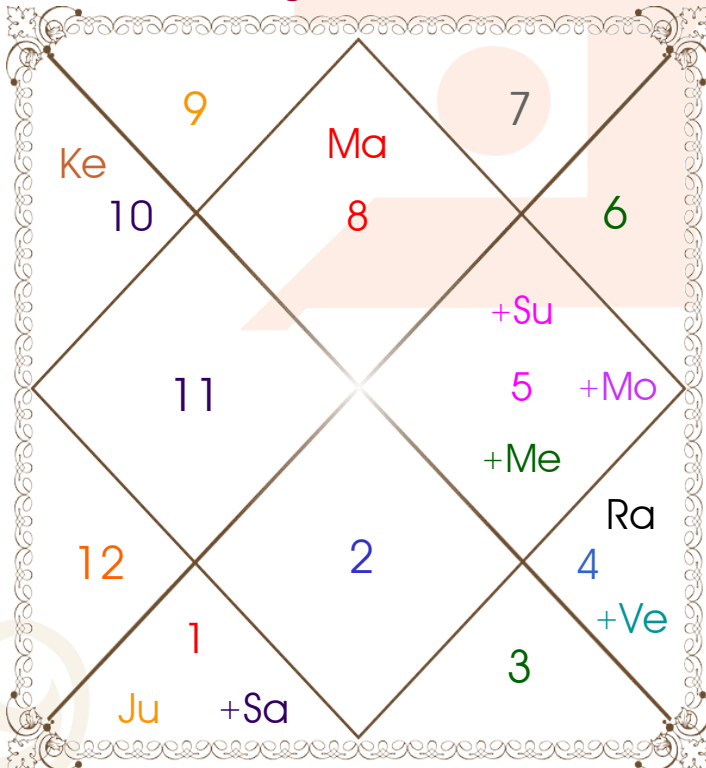

Planetary Degrees and their Positions

Pl	R	C	Rasi	Degree	Speed	Nak	Pad	No.	RL	NL	Sub	Dignity
Asc			Scorpio	01:48:26	310:38:57	Visakha	4	16	Mar	Jup	Rah	---
Sun			Leo	23:15:09	00:58:20	P Phal	3	11	Sun	Ven	Sat	OwnSign
Mon			Leo	27:20:50	13:08:44	U Phal	1	12	Sun	Sun	Mon	FrSign
Mar			Scorpio	10:52:40	00:38:44	Anuradha	3	17	Mar	Sat	Sun	OwnSign
Mer		C	Leo	24:44:29	01:52:17	P Phal	4	11	Sun	Ven	Mer	FrSign
Jup	R		Ari	10:42:18	00:03:12	Asvini	4	1	Mar	Ket	Sat	FrSign
Ven	R		Can	24:57:00	00:01:48	Aslesa	3	9	Mon	Mer	Rah	EnSign
Sat	R		Ari	23:13:15	00:01:11	Bharani	3	2	Mar	Ven	Sat	Dblifted
Rah	R		Can	18:47:31	00:04:46	Aslesa	1	9	Mon	Mer	Ket	EnSign
Ket	R		Cap	18:47:31	00:04:46	Sravna	3	22	Sat	Mon	Mer	EnSign
Ura	R		Cap	19:43:53	00:01:52	Sravna	3	22	Sat	Mon	Ket	---
Nep	R		Cap	08:02:24	00:01:01	U Sadha	4	21	Sat	Sun	Ven	---
Plu			Scorpio	14:01:27	00:00:44	Anuradha	4	17	Mar	Sat	Rah	---
Mid Heaven			Leo	07:20:10	--	Magha	--	10	Sun	Ket	Rah	--

R-Retrograde S-Stationary

C- Combust D-Deep Combust

Rahu : True

Lahiri Ayanamsa : 23:50:57

Lagna-Chalit