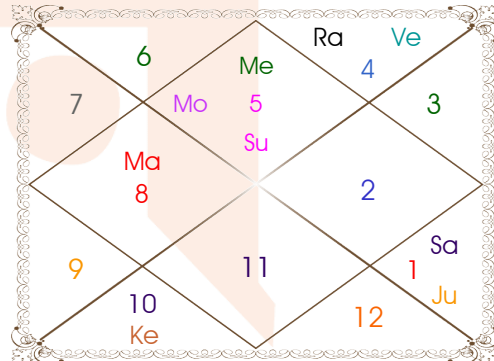

# Planetary Degrees and their Positions

Pl	R	C	Rasi	Degree	Speed	Nak	Pad	No.	RL	NL	Sub	Dignity
Asc			Scorpio	01:48:26	310:38:57	Visakha	4	16	Mar	Jup	Rah	---
Sun			Leo	23:15:09	00:58:20	P Phal	3	11	Sun	Ven	Sat	OwnSign
Mon			Leo	27:20:50	13:08:44	U Phal	1	12	Sun	Sun	Mon	FrSign
Mar			Scorpio	10:52:40	00:38:44	Anuradha	3	17	Mar	Sat	Sun	OwnSign
Mer		C	Leo	24:44:29	01:52:17	P Phal	4	11	Sun	Ven	Mer	FrSign
Jup	R		Ari	10:42:18	00:03:12	Asvini	4	1	Mar	Ket	Sat	FrSign
Ven	R		Can	24:57:00	00:01:48	Aslesa	3	9	Mon	Mer	Rah	EnSign
Sat	R		Ari	23:13:15	00:01:11	Bharani	3	2	Mar	Ven	Sat	Dblifted
Rah	R		Can	18:47:31	00:04:46	Aslesa	1	9	Mon	Mer	Ket	EnSign
Ket	R		Cap	18:47:31	00:04:46	Sravna	3	22	Sat	Mon	Mer	EnSign
Ura	R		Cap	19:43:53	00:01:52	Sravna	3	22	Sat	Mon	Ket	---
Nep	R		Cap	08:02:24	00:01:01	U Sadha	4	21	Sat	Sun	Ven	---
Plu			Scorpio	14:01:27	00:00:44	Anuradha	4	17	Mar	Sat	Rah	---
Mid Heaven			Leo	07:20:10	--	Magha	--	10	Sun	Ket	Rah	--

R-Retrograde S-Stationary

C- Combust D-Deep Combust

Rahu : True

Lahiri Ayanamsa : 23:50:57

Lagna-Chalit

Moon Chart

Navamsa Chart

Madhu Tarot Consultancy