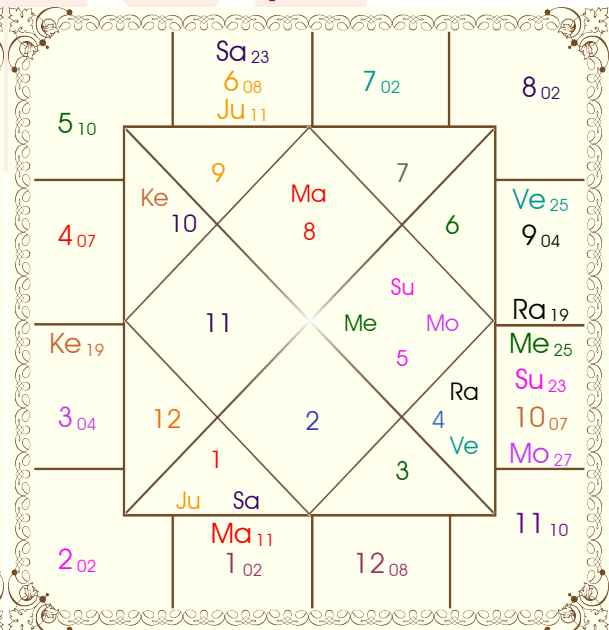

Cusp Chart

Madhu Tarot Consultancy

Singapore

+65 97374143

tmadhu754@gmail.com