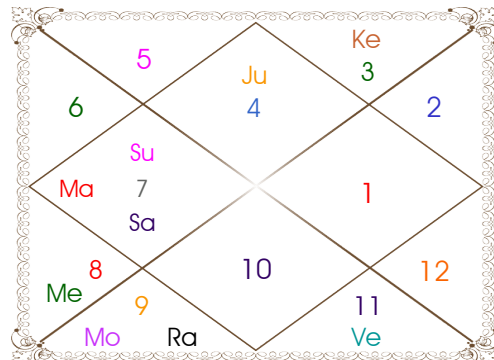

# Planetary Degrees and their Positions

Pl	R	C	Rasi	Degree	Speed	Nak	Pad	No.	RL	NL	Sub	Dignity
Asc			Scorpio	01:48:26	310:38:57	Visakha	4	16	Mar	Jup	Rah	---
Sun			Leo	23:15:09	00:58:20	P Phal	3	11	Sun	Ven	Sat	OwnSign
Mon			Leo	27:20:50	13:08:44	U Phal	1	12	Sun	Sun	Mon	FrSign
Mar			Scorpio	10:52:40	00:38:44	Anuradha	3	17	Mar	Sat	Sun	OwnSign
Mer		C	Leo	24:44:29	01:52:17	P Phal	4	11	Sun	Ven	Mer	FrSign
Jup	R		Ari	10:42:18	00:03:12	Asvini	4	1	Mar	Ket	Sat	FrSign
Ven	R		Can	24:57:00	00:01:48	Aslesa	3	9	Mon	Mer	Rah	EnSign
Sat	R		Ari	23:13:15	00:01:11	Bharani	3	2	Mar	Ven	Sat	Dblifted
Rah	R		Can	18:47:31	00:04:46	Aslesa	1	9	Mon	Mer	Ket	EnSign
Ket	R		Cap	18:47:31	00:04:46	Sravna	3	22	Sat	Mon	Mer	EnSign
Ura	R		Cap	19:43:53	00:01:52	Sravna	3	22	Sat	Mon	Ket	---
Nep	R		Cap	08:02:24	00:01:01	U Sadha	4	21	Sat	Sun	Ven	---
Plu			Scorpio	14:01:27	00:00:44	Anuradha	4	17	Mar	Sat	Rah	---
Mid Heaven			Leo	07:20:10	--	Magha	--	10	Sun	Ket	Rah	--

R-Retrograde S-Stationary

C- Combust D-Deep Combust

Rahu : True

Lahiri Ayanamsa : 23:50:57

Lagna-Chalit

Moon Chart

Navamsa Chart

Madhu Tarot Consultancy