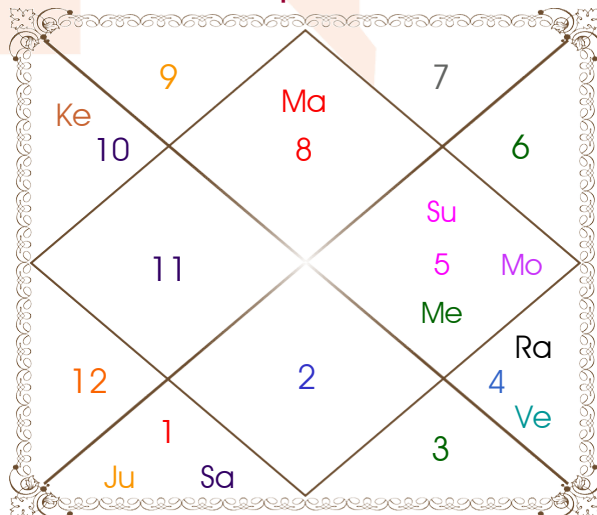

Cusp Chart

Madhu Tarot Consultancy

Singapore

+65 97374143

tmadhu754@gmail.com