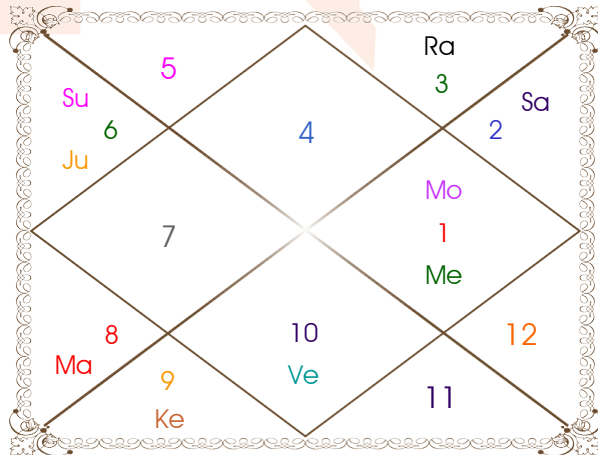

# ShodashVarga Charts

**Chaturvimsamsa Chart**

**For Education and Study**

**Saptavimsamsa Chart**

**For Strength and Stamina**

**Trimsamsa Chart**

**For Evil Effects**

**Khavedamsa Chart**

**For Well Being**

**Akshavedamsa Chart**

**For All Positions**

**Shastiamsa Chart**

**For All Positions**