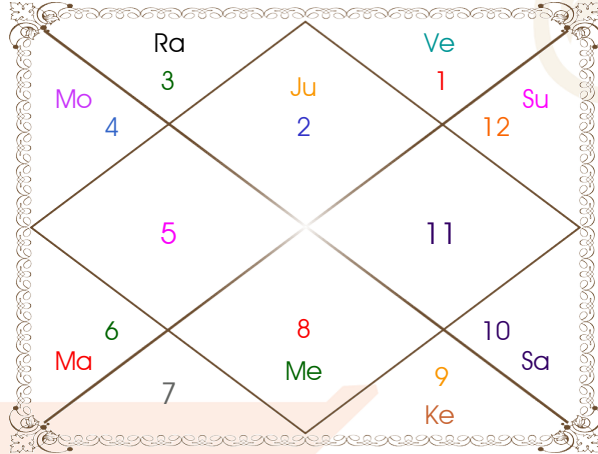

# ShodashVarga Charts

Divisional Charts are extensions of Lagna Chart. Every chart has some specific purpose as described along with the chart below. These charts are to be studied along with the basic lagna chart to know in detail about the subject it represents. However, care has to be exercised in looking into these charts, because there are no aspects of planets here. Planet's behaviour is normally limited to the extent of sign or house it occupies in these divisional charts.

# ShodashVarga Charts

**Dreshkana Chart**

For Coborns

**Chaturthamsa Chart**

For Fortunes

**Panchamsa Chart**

For Knowledge and Intellect

**Shastamsa Chart**