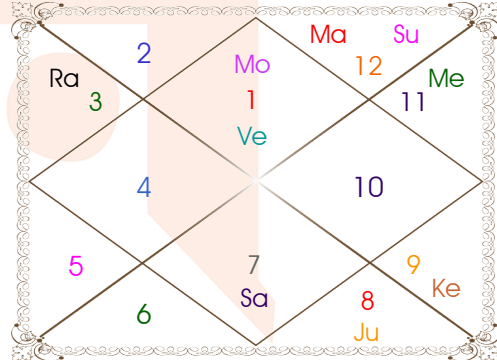

**02/08/2030**

Ulka	02/08/2025
Sidha	02/10/2026
Sankta	01/02/2028
Mangla	02/04/2028
Pingla	02/08/2028
Dhanya	01/02/2029
Bhramri	02/10/2029
Bhadrikc	02/08/2030

# Planetary Degrees and their Positions

Pl	R	C	Rasi	Degree	Speed	Nak	Pad	No.	RL	NL	Sub	Dignity
Asc			Aqu	14:31:02	479:18:34	Satbisha	3	24	Sat	Rah	Ket	---
Sun			Pis	03:13:39	00:59:43	P Bhad	4	25	Jup	Jup	Rah	FrSign
Mon			Ari	12:04:29	13:08:34	Asvini	4	1	Mar	Ket	Mer	NuSign
Mar			Pis	22:26:58	00:45:28	Revati	2	27	Jup	Mer	Mon	FrSign
Mer		C	Aqu	25:16:45	01:51:01	P Bhad	2	25	Sat	Jup	Mer	NuSign
Jup			Sco	17:09:04	00:01:52	Jyestha	1	18	Mar	Mer	Mer	FrSign
Ven			Ari	04:41:46	01:12:51	Asvini	2	1	Mar	Ket	Mon	NuSign
Sat	R		Lib	09:53:02	00:03:11	Svati	1	15	Ven	Rah	Jup	Exalted
Rah	R		Gem	06:01:50	00:08:44	Mrgsra	4	5	Mer	Mar	Mon	Exalted
Ket	R		Sag	06:01:50	00:08:44	Moola	2	19	Jup	Ket	Rah	Exalted
Ura	R		Sco	15:29:14	00:00:11	Anuradha	4	17	Mar	Sat	Jup	---
Nep			Sag	05:33:33	00:00:28	Moola	2	19	Jup	Ket	Rah	---
Plu	R		Lib	05:21:48	00:01:21	Chitra	4	14	Ven	Mar	Sun	---
Mid Heaven			Sco	21:34:28	--	Jyestha	--	18	Mar	Mer	Sun	--

R-Retrograde S-Stationary

C- Combust D-Deep Combust

Rahu : True

Lahiri Ayanamsa : 23:37:04

Lagna-Chalit

Moon Chart

Navamsa Chart

## Chalit Degree

Bhava	Bhava Start	Bhava Middle	Cusp	Rasi	Degree
1	Aquarius 00:41:36	Aquarius 14:31:02	1	Aquarius	14:31:02
2	Pisces 00:41:36	Pisces 16:52:11	2	Pisces	23:53:43
3	Aries 03:02:45	Aries 19:13:20	3	Aries	25:41:00
4	Taurus 05:23:54	Taurus 21:34:28	4	Taurus	21:34:28
5	Gemini 05:23:54	Gemini 19:13:20	5	Gemini	15:32:34
6	Cancer 03:02:45	Cancer 16:52:11	6	Cancer	11:35:57
7	Leo 00:41:36	Leo 14:31:02	7	Leo	14:31:02
8	Virgo 00:41:36	Virgo 16:52:11	8	Virgo	23:53:43
9	Libra 03:02:45	Libra 19:13:20	9	Libra	25:41:00
10	Scorpio 05:23:54	Scorpio 21:34:28	10	Scorpio	21:34:28
11	Sagittarius 05:23:54	Sagittarius 19:13:20	11	Sagittarius	15:32:34
12	Capricorn 03:02:45	Capricorn 16:52:11	12	Capricorn	11:35:57