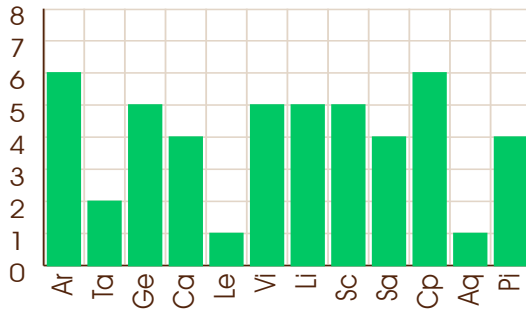

Bhinnashtak Graphs

Sun