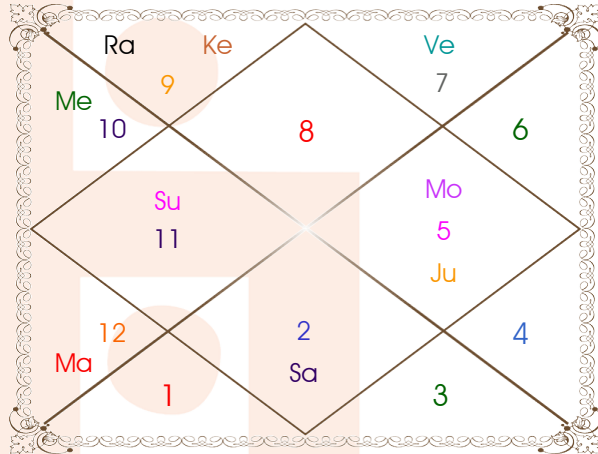

# ShodashVarga Charts

**Chaturvimsamsa Chart**

**For Education and Study**

**Saptavimsamsa Chart**

**For Strength and Stamina**

**Trimsamsa Chart**

**For Evil Effects**

**Khavedamsa Chart**

**For Well Being**

**Akshavedamsa Chart**

**For All Positions**

**Shastiamsa Chart**

**For All Positions**