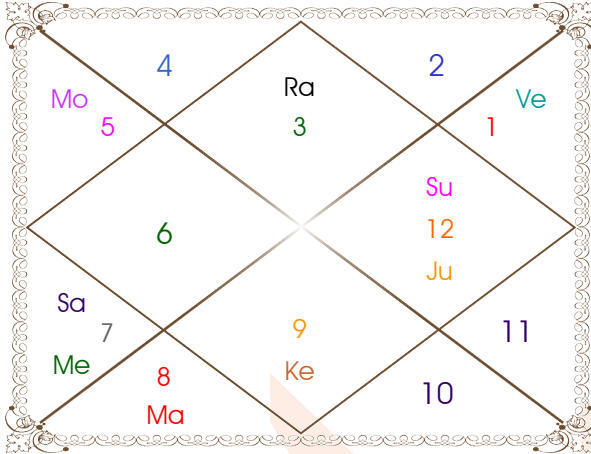

ShodashVarga Charts

Dreshkana Chart