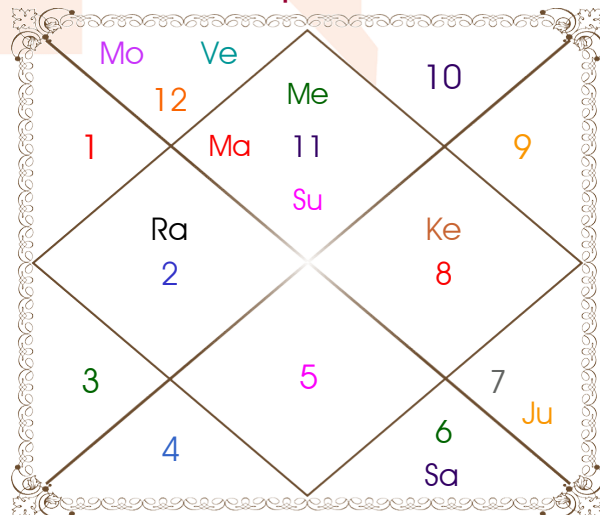

Chalit And Nirayana Bhava Chalit

Chalit Degree

Bhava	Bhava Start	Bhava Middle	Cusp	Rasi	Degree
1	Aquarius 00:41:36	Aquarius 14:31:02	1	Aquarius	14:31:02
2	Pisces 00:41:36	Pisces 16:52:11	2	Pisces	23:53:43
3	Aries 03:02:45	Aries 19:13:20	3	Aries	25:41:00
4	Taurus 05:23:54	Taurus 21:34:28	4	Taurus	21:34:28
5	Gemini 05:23:54	Gemini 19:13:20	5	Gemini	15:32:34
6	Cancer 03:02:45	Cancer 16:52:11	6	Cancer	11:35:57
7	Leo 00:41:36	Leo 14:31:02	7	Leo	14:31:02
8	Virgo 00:41:36	Virgo 16:52:11	8	Virgo	23:53:43
9	Libra 03:02:45	Libra 19:13:20	9	Libra	25:41:00
10	Scorpio 05:23:54	Scorpio 21:34:28	10	Scorpio	21:34:28
11	Sagittarius 05:23:54	Sagittarius 19:13:20	11	Sagittarius	15:32:34
12	Capricorn 03:02:45	Capricorn 16:52:11	12	Capricorn	11:35:57

Nirayana Bhava Chalit

Tara Chakra

Janma	Sampat	Vipat	Kshem	Pratyari	Saadhak	Vadha	Mitra	Atimitra
Asvini	Bharani	Krittika	Rohini	Mrgsra	Ardra	Punrvsu	Pushya	Aslesa
Magha	P Phal	U Phal	Hasta	Chitra	Svati	Visakha	Anuradha	Jyestha
Moola	P Sadha	U Sadha	Sravna	Dhanish	Satbisha	P Bhad	U Bhad	Revati

Chalit Chart

Cusp Chart