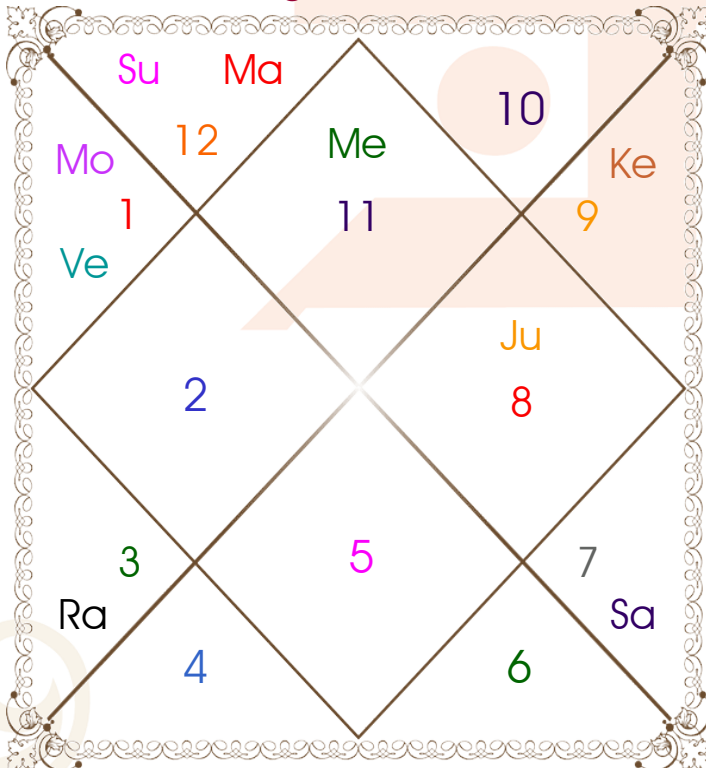

Planetary Degrees and their Positions

Pl	R	C	Rasi	Degree	Speed	Nak	Pad	No.	RL	NL	Sub	Dignity
Asc			Aqu	14:31:02	479:18:34	Satbisha	3	24	Sat	Rah	Ket	---
Sun			Pis	03:13:39	00:59:43	P Bhad	4	25	Jup	Jup	Rah	FrSign
Mon			Ari	12:04:29	13:08:34	Asvini	4	1	Mar	Ket	Mer	NuSign
Mar			Pis	22:26:58	00:45:28	Revati	2	27	Jup	Mer	Mon	FrSign
Mer		C	Aqu	25:16:45	01:51:01	P Bhad	2	25	Sat	Jup	Mer	NuSign
Jup			Sco	17:09:04	00:01:52	Jyestha	1	18	Mar	Mer	Mer	FrSign
Ven			Ari	04:41:46	01:12:51	Asvini	2	1	Mar	Ket	Mon	NuSign
Sat	R		Lib	09:53:02	00:03:11	Svati	1	15	Ven	Rah	Jup	Exalted
Rah	R		Gem	06:01:50	00:08:44	Mrgsra	4	5	Mer	Mar	Mon	Exalted
Ket	R		Sag	06:01:50	00:08:44	Moola	2	19	Jup	Ket	Rah	Exalted
Ura	R		Sco	15:29:14	00:00:11	Anuradha	4	17	Mar	Sat	Jup	---
Nep			Sag	05:33:33	00:00:28	Moola	2	19	Jup	Ket	Rah	---
Plu	R		Lib	05:21:48	00:01:21	Chitra	4	14	Ven	Mar	Sun	---
Mid Heaven			Sco	21:34:28	--	Jyestha	--	18	Mar	Mer	Sun	--

R-Retrograde S-Stationary

C- Combust D-Deep Combust

Rahu : True

Lahiri Ayanamsa : 23:37:04

Lagna-Chalit