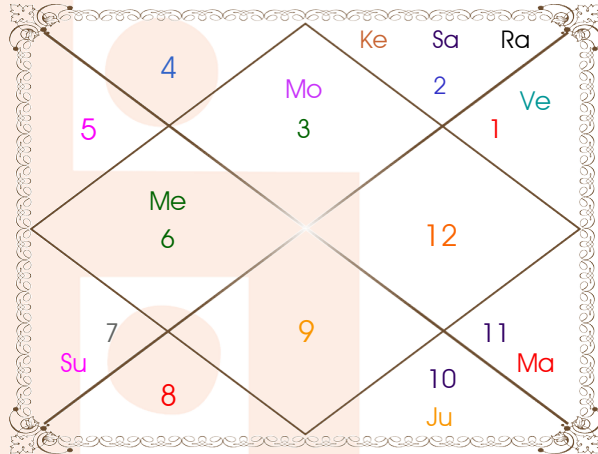

# ShodashVarga Charts

Divisional Charts are extensions of Lagna Chart. Every chart has some specific purpose as described along with the chart below. These charts are to be studied along with the basic lagna chart to know in detail about the subject it represents. However, care has to be exercised in looking into these charts, because there are no aspects of planets here. Planet's behaviour is normally limited to the extent of sign or house it occupies in these divisional charts.

# ShodashVarga Charts

**Dreshkana Chart**

For Coborns

**Chaturthamsa Chart**

For Fortunes

**Panchamsa Chart**

For Knowledge and Intellect

**Shastamsa Chart**

For Enemies

**Saptamamsa Chart**

For Children

**Ashtamsa Chart**

For Longevity