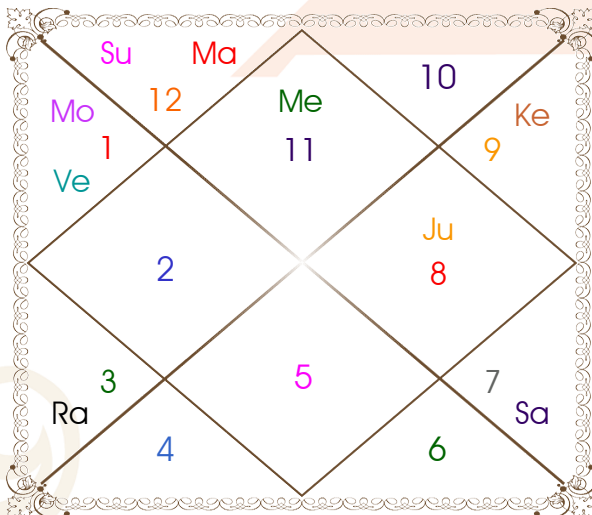

Chalit And Nirayana Bhava Chalit

Chalit Degree

Bhava	Bhava Start	Bhava Middle	Cusp	Rasi	Degree
1	Aquarius 00:41:36	Aquarius 14:31:02	1	Aquarius	14:31:02
2	Pisces 00:41:36	Pisces 16:52:11	2	Pisces	23:53:43
3	Aries 03:02:45	Aries 19:13:20	3	Aries	25:41:00
4	Taurus 05:23:54	Taurus 21:34:28	4	Taurus	21:34:28
5	Gemini 05:23:54	Gemini 19:13:20	5	Gemini	15:32:34
6	Cancer 03:02:45	Cancer 16:52:11	6	Cancer	11:35:57
7	Leo 00:41:36	Leo 14:31:02	7	Leo	14:31:02
8	Virgo 00:41:36	Virgo 16:52:11	8	Virgo	23:53:43
9	Libra 03:02:45	Libra 19:13:20	9	Libra	25:41:00
10	Scorpio 05:23:54	Scorpio 21:34:28	10	Scorpio	21:34:28
11	Sagittarius 05:23:54	Sagittarius 19:13:20	11	Sagittarius	15:32:34
12	Capricorn 03:02:45	Capricorn 16:52:11	12	Capricorn	11:35:57

Nirayana Bhava Chalit

Tara Chakra

Janma	Sampat	Vipat	Kshem	Pratyari	Saadhak	Vadha	Mitra	Atimitra
Asvini	Bharani	Krittika	Rohini	Mrgsra	Ardra	Punrvsu	Pushya	Aslesa
Magha	P Phal	U Phal	Hasta	Chitra	Svati	Visakha	Anuradha	Jyestha
Moola	P Sadha	U Sadha	Sravna	Dhanish	Satbisha	P Bhad	U Bhad	Revati

Chalit Chart