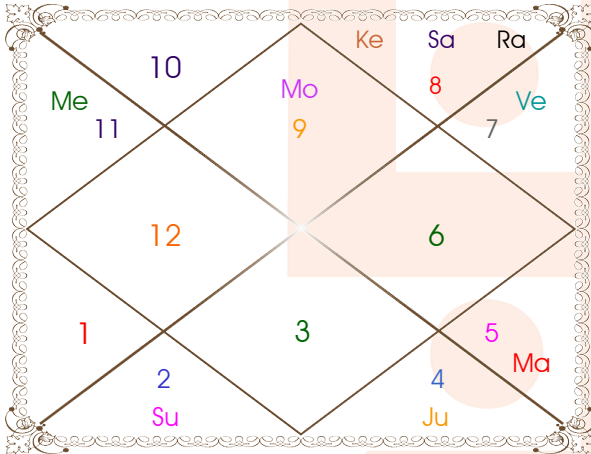

# ShodashVarga Charts

Divisional Charts are extensions of Lagna Chart. Every chart has some specific purpose as described along with the chart below. These charts are to be studied along with the basic lagna chart to know in detail about the subject it represents. However, care has to be exercised in looking into these charts, because there are no aspects of planets here. Planet's behaviour is normally limited to the extent of sign or house it occupies in these divisional charts.

# ShodashVarga Charts

**Dreshkana Chart**

For Coborns

**Chaturthamsa Chart**

For Fortunes

**Panchamsa Chart**

For Knowledge and Intellect

**Shastamsa Chart**

For Enemies

**Saptamamsa Chart**

For Children

**Ashtamsa Chart**

For Longevity