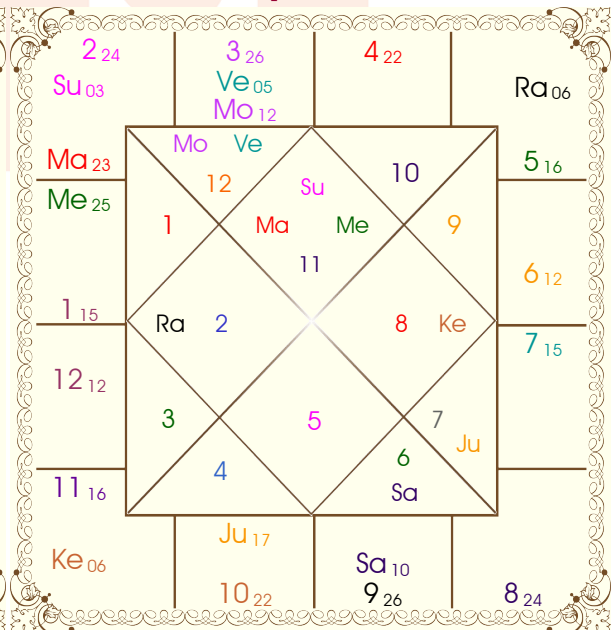

K P System

Balance of Dasa : Ketu 0 Years 7 Months 9 Days

Planet							Nirayana Bhava							
Pln	R	Sign	Degree	RL	NL	Sb	SS	Hse	Sign	Degree	RL	NL	Sb	SS
Sun		Pis	03:19:32	Jup	Jup	Rah	Mar	1	Aqu	14:36:55	Sat	Rah	Ket	Ven
Mon		Ari	12:10:22	Mar	Ket	Mer	Sun	2	Pis	23:59:37	Jup	Mer	Mar	Ven
Mar		Pis	22:32:51	Jup	Mer	Mon	Jup	3	Ari	25:46:53	Mar	Ven	Mer	Sat
Mer		Aqu	25:22:38	Sat	Jup	Mer	Jup	4	Tau	21:40:22	Ven	Mon	Ven	Jup
Jup		Sco	17:14:57	Mar	Mer	Mer	Ven	5	Gem	15:38:28	Mer	Rah	Ven	Sun
Ven		Ari	04:47:39	Mar	Ket	Mar	Mar	6	Can	11:41:50	Mon	Sat	Mon	Mer
Sat	R	Lib	09:58:55	Ven	Rah	Jup	Mon	7	Leo	14:36:55	Sun	Ven	Ven	Jup
Rah	R	Gem	06:07:43	Mer	Mar	Mon	Sat	8	Vir	23:59:37	Mer	Mar	Mar	Ven
Ket	R	Sag	06:07:43	Jup	Ket	Rah	Sat	9	Lib	25:46:53	Ven	Jup	Ket	Ket
Ura	R	Sco	15:35:07	Mar	Sat	Jup	Mer	10	Sco	21:40:22	Mar	Mer	Sun	Mar
Nep		Sag	05:39:26	Jup	Ket	Rah	Rah	11	Sag	15:38:28	Jup	Ven	Sun	Mon
Plu	R	Lib	05:27:41	Ven	Mar	Sun	Ven	12	Cap	11:41:50	Sat	Mon	Mar	Ven

KP Ayanamsa : 23:31:11

Fortuna : Pisces 23:27:45

Lagna Chart

Cusp Chart