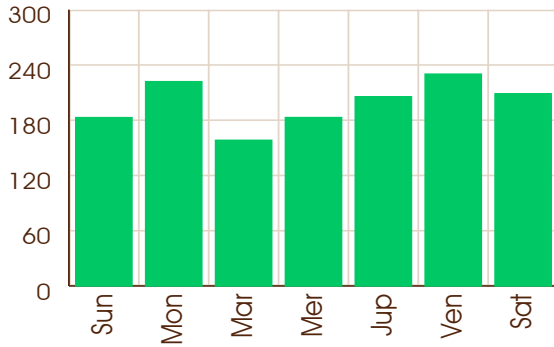

Shadbala Graphs

Sthan Bala