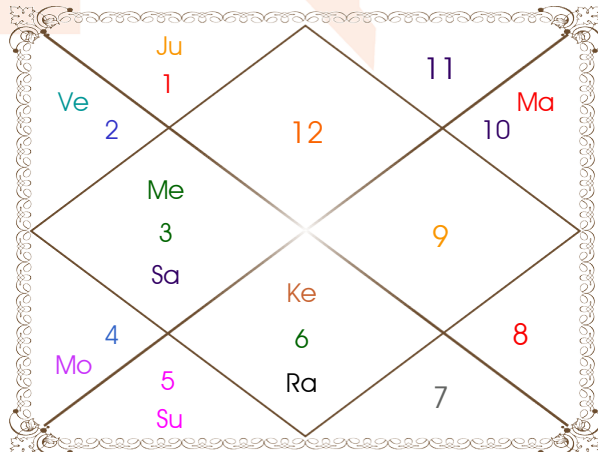

# ShodashVarga Charts

Divisional Charts are extensions of Lagna Chart. Every chart has some specific purpose as described along with the chart below. These charts are to be studied along with the basic lagna chart to know in detail about the subject it represents. However, care has to be exercised in looking into these charts, because there are no aspects of planets here. Planet's behaviour is normally limited to the extent of sign or house it occupies in these divisional charts.

# ShodashVarga Charts

**Dreshkana Chart**

For Coborns

**Chaturthamsa Chart**

For Fortunes

**Panchamsa Chart**

For Knowledge and Intellect

**Shastamsa Chart**

For Enemies

**Saptamamsa Chart**

For Children

**Ashtamsa Chart**

For Longevity