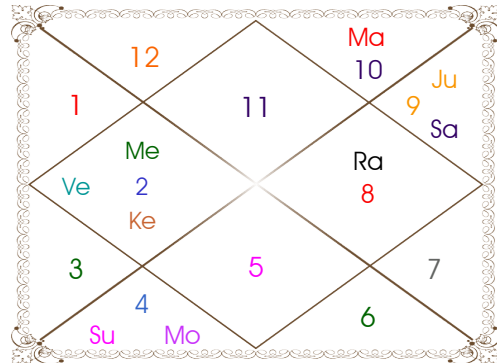

**02/08/2030**

Ulka	02/08/2025
Sidha	02/10/2026
Sankta	01/02/2028
Mangla	02/04/2028
Pingla	02/08/2028
Dhanya	01/02/2029
Bhramri	02/10/2029
Bhadrikc	02/08/2030

# Planetary Degrees and their Positions

Pl	R	C	Rasi	Degree	Speed	Nak	Pad	No.	RL	NL	Sub	Dignity
Asc			Aqu	14:31:02	479:18:34	Satbisha	3	24	Sat	Rah	Ket	---
Sun			Pis	03:13:39	00:59:43	P Bhad	4	25	Jup	Jup	Rah	FrSign
Mon			Ari	12:04:29	13:08:34	Asvini	4	1	Mar	Ket	Mer	NuSign
Mar			Pis	22:26:58	00:45:28	Revati	2	27	Jup	Mer	Mon	FrSign
Mer		C	Aqu	25:16:45	01:51:01	P Bhad	2	25	Sat	Jup	Mer	NuSign
Jup			Sco	17:09:04	00:01:52	Jyestha	1	18	Mar	Mer	Mer	FrSign
Ven			Ari	04:41:46	01:12:51	Asvini	2	1	Mar	Ket	Mon	NuSign
Sat	R		Lib	09:53:02	00:03:11	Svati	1	15	Ven	Rah	Jup	Exalted
Rah	R		Gem	06:01:50	00:08:44	Mrgsra	4	5	Mer	Mar	Mon	Exalted
Ket	R		Sag	06:01:50	00:08:44	Moola	2	19	Jup	Ket	Rah	Exalted
Ura	R		Sco	15:29:14	00:00:11	Anuradha	4	17	Mar	Sat	Jup	---
Nep			Sag	05:33:33	00:00:28	Moola	2	19	Jup	Ket	Rah	---
Plu	R		Lib	05:21:48	00:01:21	Chitra	4	14	Ven	Mar	Sun	---
Mid Heaven			Sco	21:34:28	--	Jyestha	--	18	Mar	Mer	Sun	--

R-Retrograde S-Stationary

C- Combust D-Deep Combust

Rahu : True

Lahiri Ayanamsa : 23:37:04

Lagna-Chalit

Moon Chart

Navamsa Chart