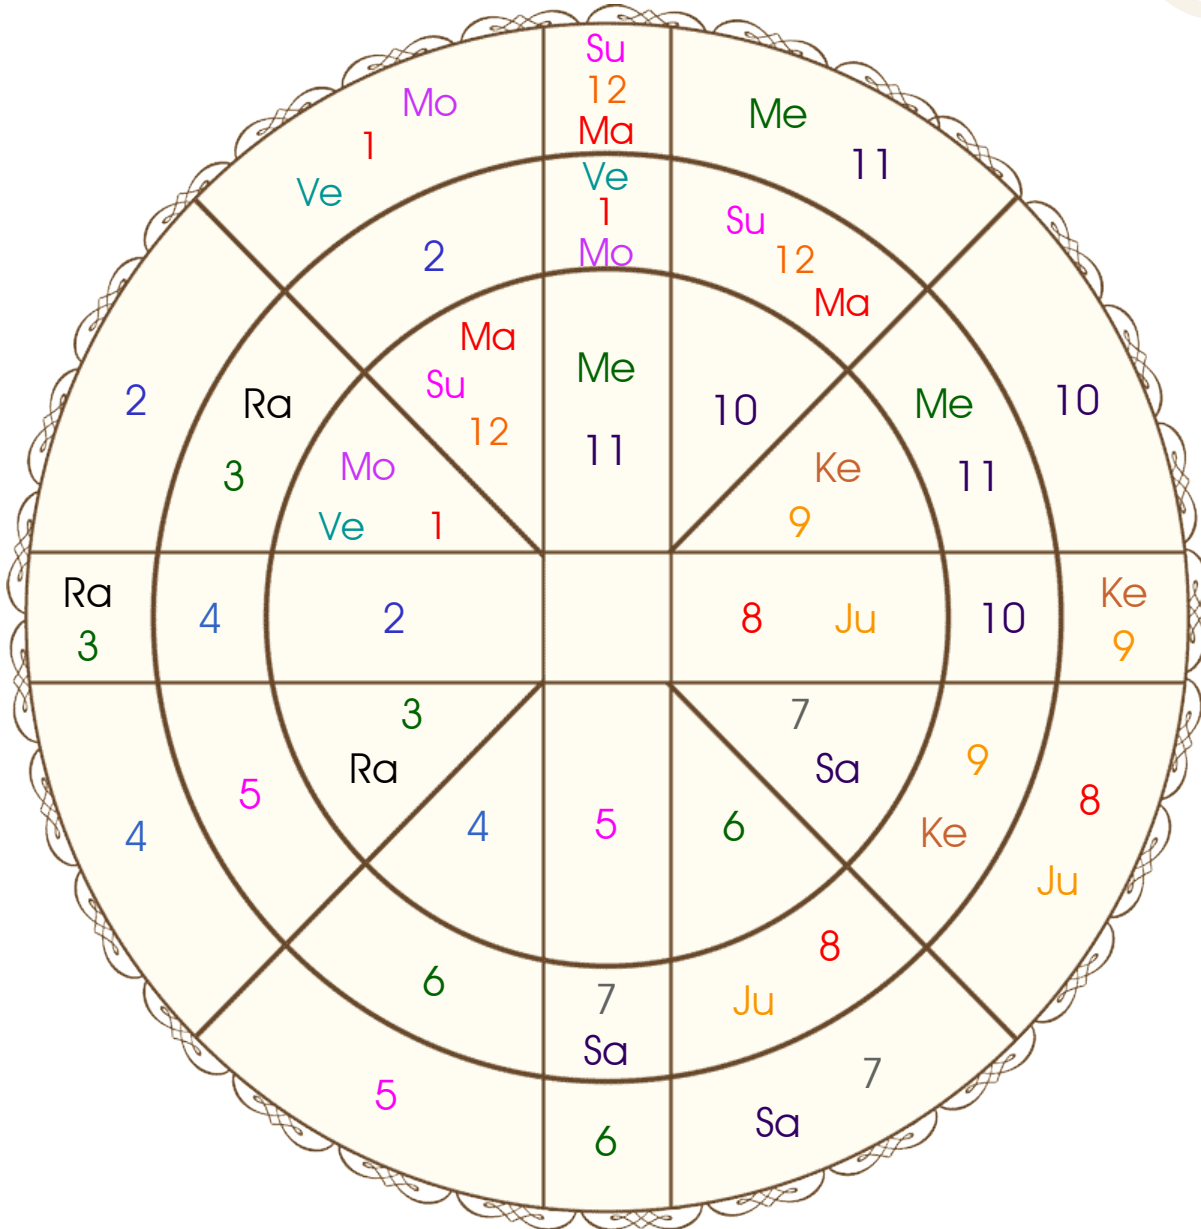

# Sudarshan Chakra

**NOTE:** Sudarshan Chakra represents the comparative positions of the planets in the Sun, Moon and Lagna charts simultaneously from outer to inner circle respectively. To study a house consider the signs in all the three charts simultaneously.