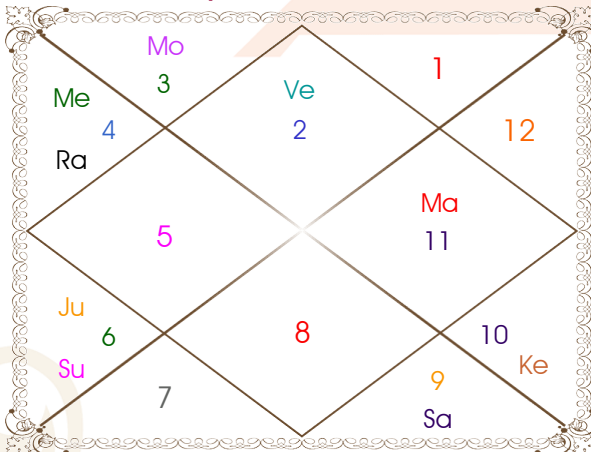

# ShodashVarga Charts

Divisional Charts are extensions of Lagna Chart. Every chart has some specific purpose as described along with the chart below. These charts are to be studied along with the basic lagna chart to know in detail about the subject it represents. However, care has to be exercised in looking into these charts, because there are no aspects of planets here. Planet's behaviour is normally limited to the extent of sign or house it occupies in these divisional charts.

# ShodashVarga Charts

**Dreshkana Chart**

For Coborns

**Chaturthamsa Chart**

For Fortunes

**Panchamsa Chart**

For Knowledge and Intellect

**Shastamsa Chart**

For Enemies

**Saptamamsa Chart**

For Children

**Ashtamsa Chart**

For Longevity