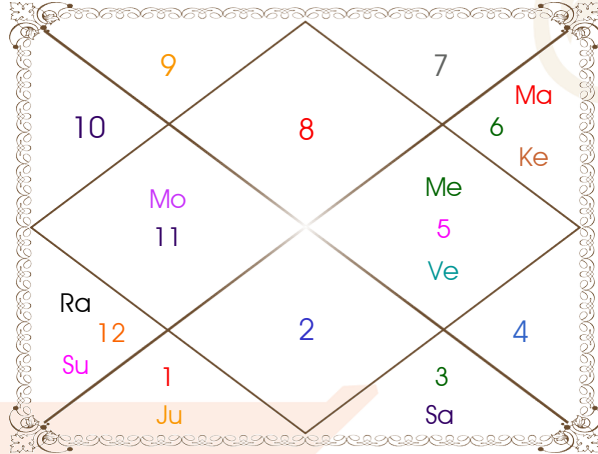

# ShodashVarga Charts

**Navamsa Chart**

For Spouse

**Dasamamsa Chart**

For Power and Position

**Ekadasamsa Chart**

For Gains and Profits

**Dwadasamsa Chart**

For Parents

**Shodasamsa Chart**

For Conveyance

**Vimsamsa Chart**

For Prayer and Worship

# ShodashVarga Charts

**Chaturvimsamsa Chart**

**For Education and Study**

**Saptavimsamsa Chart**

**For Strength and Stamina**

**Trimsamsa Chart**

**For Evil Effects**

**Khavedamsa Chart**