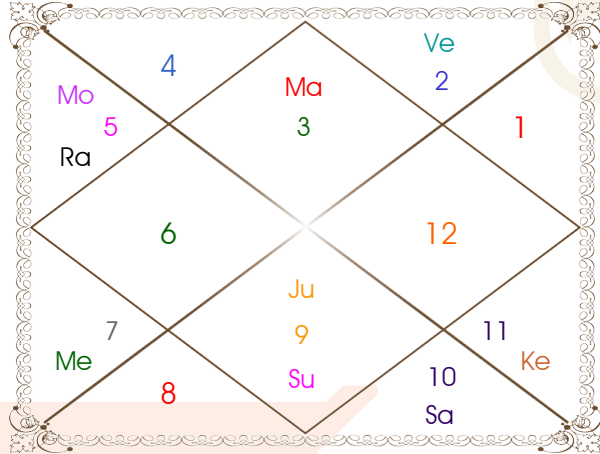

# ShodashVarga Charts

**Dreshkana Chart**

For Coborns

**Chaturthamsa Chart**

For Fortunes

**Panchamsa Chart**

For Knowledge and Intellect

**Shastamsa Chart**

For Enemies

**Saptamamsa Chart**

For Children

**Ashtamsa Chart**

For Longevity

# ShodashVarga Charts

**Navamsa Chart**

For Spouse

**Dasamamsa Chart**

For Power and Position

**Ekadasamsa Chart**

For Gains and Profits

**Dwadasamsa Chart**