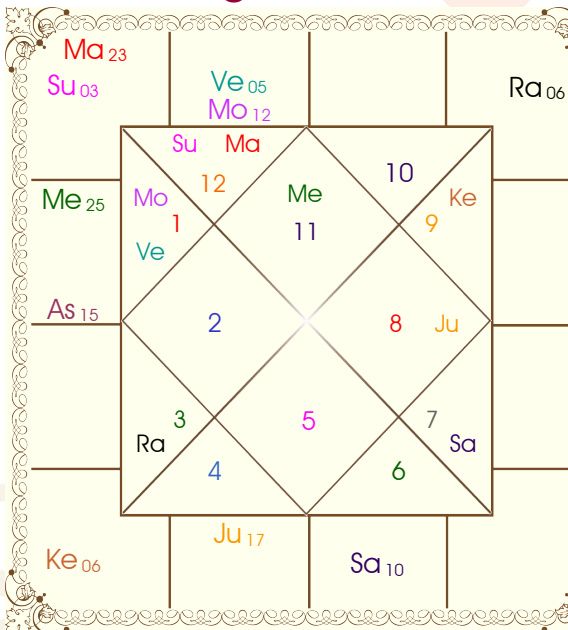

# Sudarshan Chakra

**NOTE:** Sudarshan Chakra represents the comparative positions of the planets in the Sun, Moon and Lagna charts simultaneously from outer to inner circle respectively. To study a house consider the signs in all the three charts simultaneously.

# K P System

**Balance of Dasa : Ketu 0 Years 7 Months 9 Days**

Planet							Nirayana Bhava							
Pln	R	Sign	Degree	RL	NL	Sb	SS	Hse	Sign	Degree	RL	NL	Sb	SS
Sun		Pis	03:19:32	Jup	Jup	Rah	Mar	1	Aqu	14:36:55	Sat	Rah	Ket	Ven
Mon		Ari	12:10:22	Mar	Ket	Mer	Sun	2	Pis	23:59:37	Jup	Mer	Mar	Ven
Mar		Pis	22:32:51	Jup	Mer	Mon	Jup	3	Ari	25:46:53	Mar	Ven	Mer	Sat
Mer		Aqu	25:22:38	Sat	Jup	Mer	Jup	4	Tau	21:40:22	Ven	Mon	Ven	Jup
Jup		Sco	17:14:57	Mar	Mer	Mer	Ven	5	Gem	15:38:28	Mer	Rah	Ven	Sun
Ven		Ari	04:47:39	Mar	Ket	Mar	Mar	6	Can	11:41:50	Mon	Sat	Mon	Mer
Sat	R	Lib	09:58:55	Ven	Rah	Jup	Mon	7	Leo	14:36:55	Sun	Ven	Ven	Jup
Rah	R	Gem	06:07:43	Mer	Mar	Mon	Sat	8	Vir	23:59:37	Mer	Mar	Mar	Ven
Ket	R	Sag	06:07:43	Jup	Ket	Rah	Sat	9	Lib	25:46:53	Ven	Jup	Ket	Ket
Ura	R	Sco	15:35:07	Mar	Sat	Jup	Mer	10	Sco	21:40:22	Mar	Mer	Sun	Mar
Nep		Sag	05:39:26	Jup	Ket	Rah	Rah	11	Sag	15:38:28	Jup	Ven	Sun	Mon
Plu	R	Lib	05:27:41	Ven	Mar	Sun	Ven	12	Cap	11:41:50	Sat	Mon	Mar	Ven

**KP Ayanamsa : 23:31:11**

**Fortuna : Pisces 23:27:45**

## Lagna Chart