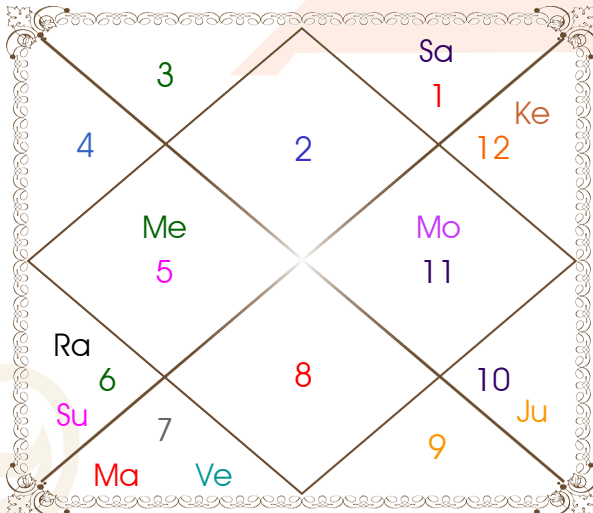

Chalit And Nirayana Bhava Chalit

Chalit Degree

Bhava	Bhava Start	Bhava Middle	Cusp	Rasi	Degree
1	Aries 28:16:49	Taurus 15:31:34	1	Taurus	15:31:34
2	Taurus 28:16:49	Gemini 11:02:04	2	Gemini	10:45:00
3	Gemini 23:47:19	Cancer 06:32:34	3	Cancer	05:06:38
4	Cancer 19:17:49	Leo 02:03:04	4	Leo	02:03:04
5	Leo 19:17:49	Virgo 06:32:34	5	Virgo	04:00:26
6	Virgo 23:47:19	Libra 11:02:04	6	Libra	10:09:30
7	Libra 28:16:49	Scorpio 15:31:34	7	Scorpio	15:31:34
8	Scorpio 28:16:49	Sagittarius 11:02:04	8	Sagittarius	10:45:00
9	Sagittarius 23:47:19	Capricorn 06:32:34	9	Capricorn	05:06:38
10	Capricorn 19:17:49	Aquarius 02:03:04	10	Aquarius	02:03:04
11	Aquarius 19:17:49	Pisces 06:32:34	11	Pisces	04:00:26
12	Pisces 23:47:19	Aries 11:02:04	12	Aries	10:09:30

Nirayana Bhava Chalit

Tara Chakra

Janma	Sampat	Vipat	Kshem	Pratyari	Saadhak	Vadha	Mitra	Atimitra
Satbisha	P Bhad	U Bhad	Revati	Asvini	Bharani	Krittika	Rohini	Mrgsra
Ardra	Punrvsu	Pushya	Aslesa	Magha	P Phal	U Phal	Hasta	Chitra
Svati	Visakha	Anuradha	Jyestha	Moola	P Sadha	U Sadha	Sravna	Dhanish

Chalit Chart