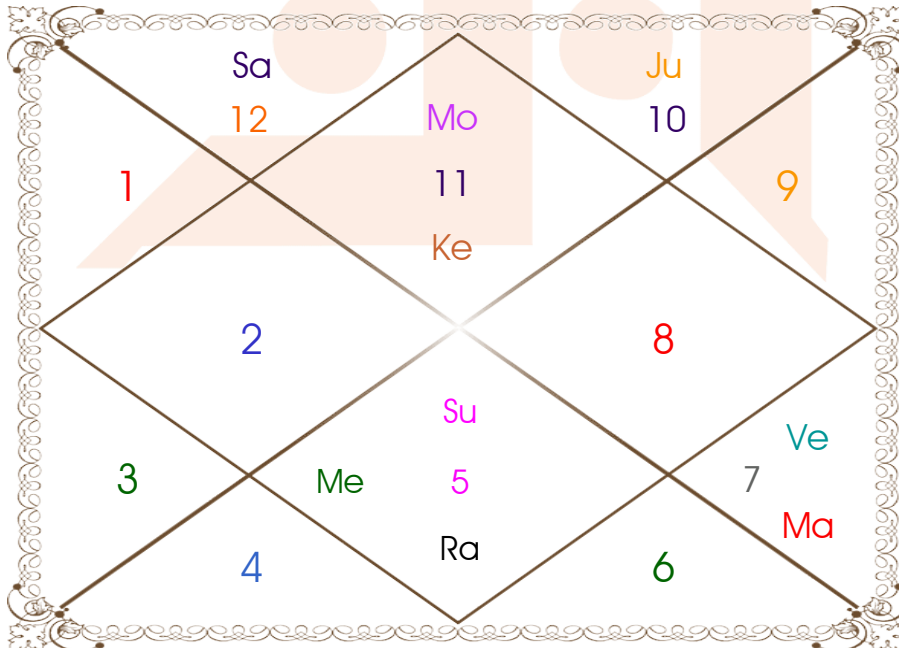

Mahamaya Jyotish Karyalaya

Astrologer Suman Acharya
Member: All India federation of Astrologers Society
Professor colony Raipur
9827401035
astrosumanpal1981@gmail.com

Birth Charts

Lagna Chart

Moon Chart

Mahamaya Jyotish Karyalaya