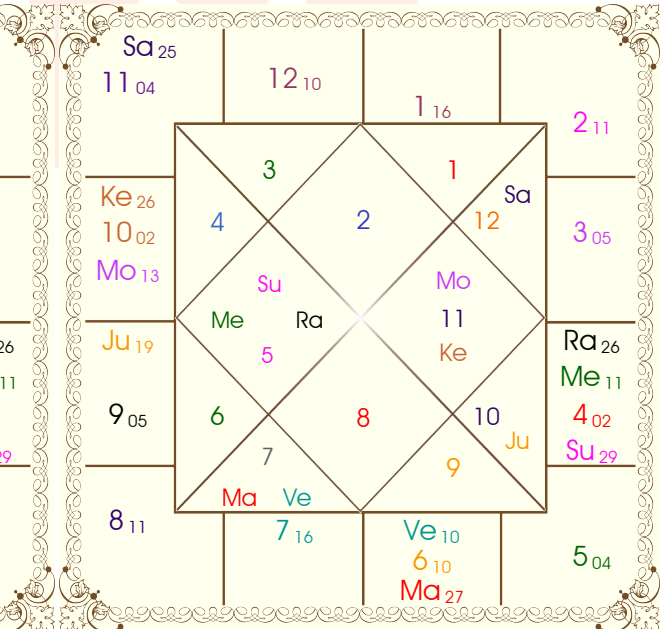

Balance of Dasa : Rahu 8 Years 10 Months 17 Days

Planet							Nirayana Bhava							
Pln	R	Sign	Degree	RL	NL	Sb	SS	Hse	Sign	Degree	RL	NL	Sb	SS
Sun		Leo	29:08:06	Sun	Sun	Mar	Sun	1	Tau	15:37:45	Ven	Mon	Jup	Rah
Mon		Aqu	13:25:13	Sat	Rah	Mer	Mon	2	Gem	10:51:12	Mer	Rah	Sat	Mer
Mar		Lib	27:10:23	Ven	Jup	Ven	Mon	3	Can	05:12:50	Mon	Sat	Sat	Jup
Mer		Leo	11:20:35	Sun	Ket	Sat	Jup	4	Leo	02:09:16	Sun	Ket	Ven	Jup
Jup	R	Cap	19:11:49	Sat	Mon	Mer	Jup	5	Vir	04:06:37	Mer	Sun	Sat	Sun
Ven		Lib	10:26:27	Ven	Rah	Jup	Rah	6	Lib	10:15:42	Ven	Rah	Jup	Rah
Sat	R	Pis	25:01:08	Jup	Mer	Rah	Mer	7	Sco	15:37:45	Mar	Sat	Jup	Mer
Rah		Leo	26:01:52	Sun	Ven	Ket	Ven	8	Sag	10:51:12	Jup	Ket	Sat	Rah
Ket		Aqu	26:01:52	Sat	Jup	Ket	Mon	9	Cap	05:12:50	Sat	Sun	Mer	Mer
Ura	R	Cap	11:21:00	Sat	Mon	Mar	Jup	10	Aqu	02:09:16	Sat	Mar	Ket	Mon
Nep	R	Cap	03:36:26	Sat	Sun	Sat	Mer	11	Pis	04:06:37	Jup	Sat	Sat	Ven
Plu		Sco	09:24:50	Mar	Sat	Ven	Jup	12	Ari	10:15:42	Mar	Ket	Sat	Ven

KP Ayanamsa : 23:43:16

Fortuna : Libra 29:54:53

Lagna Chart

Cusp Chart

Mahamaya Jyotish Karyalaya

Astrologer Suman Acharya
 Member: All India federation of Astrologers Society
 Professor colony Raipur
 9827401035
 astrosumanpal1981@gmail.com