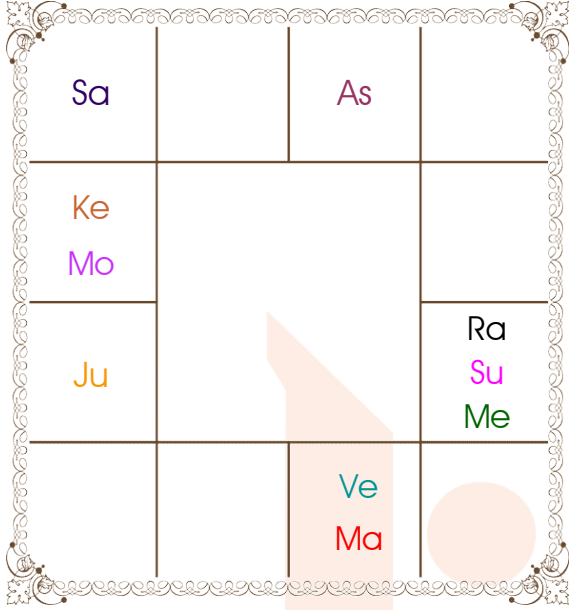

Lagna Charts and Dasha

Lagna Chart