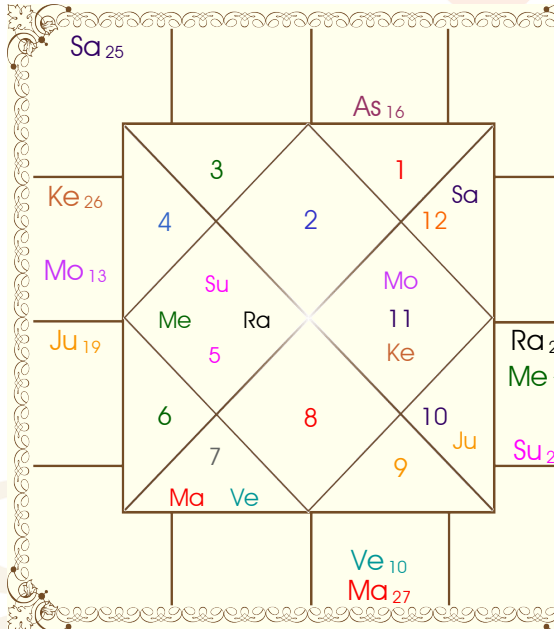

K P System

Balance of Dasa : Rahu 8 Years 10 Months 17 Days

Planet							Nirayana Bhava							
Pln	R	Sign	Degree	RL	NL	Sb	SS	Hse	Sign	Degree	RL	NL	Sb	SS
Sun		Leo	29:08:06	Sun	Sun	Mar	Sun	1	Tau	15:37:45	Ven	Mon	Jup	Rah
Mon		Aqu	13:25:13	Sat	Rah	Mer	Mon	2	Gem	10:51:12	Mer	Rah	Sat	Mer
Mar		Lib	27:10:23	Ven	Jup	Ven	Mon	3	Can	05:12:50	Mon	Sat	Sat	Jup
Mer		Leo	11:20:35	Sun	Ket	Sat	Jup	4	Leo	02:09:16	Sun	Ket	Ven	Jup
Jup	R	Cap	19:11:49	Sat	Mon	Mer	Jup	5	Vir	04:06:37	Mer	Sun	Sat	Sun
Ven		Lib	10:26:27	Ven	Rah	Jup	Rah	6	Lib	10:15:42	Ven	Rah	Jup	Rah
Sat	R	Pis	25:01:08	Jup	Mer	Rah	Mer	7	Sco	15:37:45	Mar	Sat	Jup	Mer
Rah		Leo	26:01:52	Sun	Ven	Ket	Ven	8	Sag	10:51:12	Jup	Ket	Sat	Rah
Ket		Aqu	26:01:52	Sat	Jup	Ket	Mon	9	Cap	05:12:50	Sat	Sun	Mer	Mer
Ura	R	Cap	11:21:00	Sat	Mon	Mar	Jup	10	Aqu	02:09:16	Sat	Mar	Ket	Mon
Nep	R	Cap	03:36:26	Sat	Sun	Sat	Mer	11	Pis	04:06:37	Jup	Sat	Sat	Ven
Plu		Sco	09:24:50	Mar	Sat	Ven	Jup	12	Ari	10:15:42	Mar	Ket	Sat	Ven

KP Ayanamsa : 23:43:16

Fortuna : Libra 29:54:53

Lagna Chart