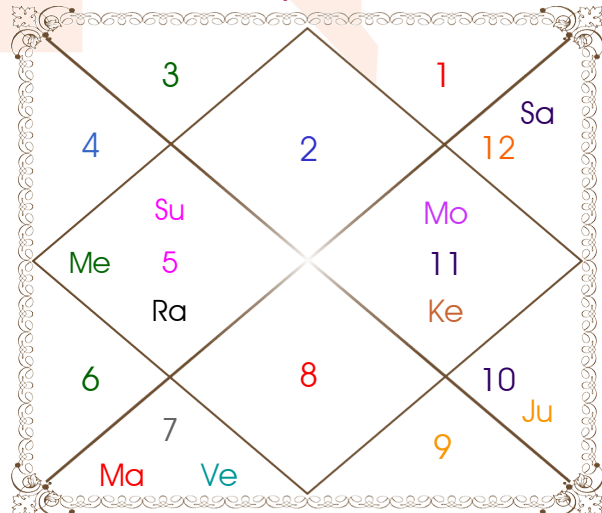

Astrologer Suman Acharya

Member: All India federation of Astrologers Society

Professor colony Raipur

9827401035

astrosumanpal1981@gmail.com

Chalit And Nirayana Bhava Chalit

Chalit Degree

Bhava	Bhava Start	Bhava Middle	Cusp	Rasi	Degree
1	Aries 28:16:49	Taurus 15:31:34	1	Taurus	15:31:34
2	Taurus 28:16:49	Gemini 11:02:04	2	Gemini	10:45:00
3	Gemini 23:47:19	Cancer 06:32:34	3	Cancer	05:06:38
4	Cancer 19:17:49	Leo 02:03:04	4	Leo	02:03:04
5	Leo 19:17:49	Virgo 06:32:34	5	Virgo	04:00:26
6	Virgo 23:47:19	Libra 11:02:04	6	Libra	10:09:30
7	Libra 28:16:49	Scorpio 15:31:34	7	Scorpio	15:31:34
8	Scorpio 28:16:49	Sagittarius 11:02:04	8	Sagittarius	10:45:00
9	Sagittarius 23:47:19	Capricorn 06:32:34	9	Capricorn	05:06:38
10	Capricorn 19:17:49	Aquarius 02:03:04	10	Aquarius	02:03:04
11	Aquarius 19:17:49	Pisces 06:32:34	11	Pisces	04:00:26
12	Pisces 23:47:19	Aries 11:02:04	12	Aries	10:09:30

Nirayana Bhava Chalit

Tara Chakra

Janma	Sampat	Vipat	Kshem	Pratyari	Saadhak	Vadha	Mitra	Atimitra
Satbisha	P Bhad	U Bhad	Revati	Asvini	Bharani	Krittika	Rohini	Mrgsra
Ardra	Punrvsu	Pushya	Aslesa	Magha	P Phal	U Phal	Hasta	Chitra
Svati	Visakha	Anuradha	Jyestha	Moola	P Sadha	U Sadha	Sravna	Dhanish

Chalit Chart

Cusp Chart

Mahamaya Jyotish Karyalaya

Astrologer Suman Acharya
 Member: All India federation of Astrologers Society
 Professor colony Raipur
 9827401035
 astrosumanpal1981@gmail.com

Karaka, Avastha, Rashmi