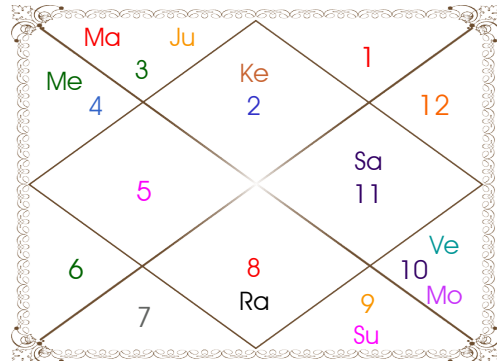

Planetary Degrees and their Positions

Pl	R	C	Rasi	Degree	Speed	Nak	Pad	No.	RL	NL	Sub	Dignity
Asc			Tau	15:31:34	363:42:31	Rohini	2	4	Ven	Mon	Jup	---
Sun			Leo	29:01:54	00:58:28	U Phal	1	12	Sun	Sun	Mar	OwnSign
Mon			Aqu	13:19:02	15:08:51	Satbisha	2	24	Sat	Rah	Mer	NuSign
Mar			Lib	27:04:12	00:40:35	Visakha	3	16	Ven	Jup	Ven	NuSign
Mer			Leo	11:14:23	00:49:35	Magha	4	10	Sun	Ket	Sat	FrSign
Jup	R		Cap	19:05:37	00:04:17	Sravna	3	22	Sat	Mon	Mer	Dblitted
Ven			Lib	10:20:16	01:09:30	Svati	2	15	Ven	Rah	Jup	Moltrikn
Sat	R		Pis	24:54:56	00:03:59	Revati	3	27	Jup	Mer	Rah	NuSign
Rah			Leo	25:55:40	00:00:08	P Phal	4	11	Sun	Ven	Ket	EnSign
Ket			Aqu	25:55:40	00:00:08	P Bhad	2	25	Sat	Jup	Ket	EnSign
Ura	R		Cap	11:14:48	00:01:21	Sravna	1	22	Sat	Mon	Mar	---
Nep	R		Cap	03:30:15	00:00:44	U Sadha	3	21	Sat	Sun	Sat	---
Plu			Scor	09:18:38	00:01:06	Anuradha	2	17	Mar	Sat	Ven	---
Mid Heaven			Aqu	02:03:04	--	Dhanish	--	23	Sat	Mar	Ket	--

R-Retrograde S-Stationary

C- Combust D-Deep Combust

Rahu : True

Lahiri Ayanamsa : 23:49:27

Lagna-Chalit

Moon Chart

Navamsa Chart

Mahamaya Jyotish Karyalaya

Astrologer Suman Acharya

Member: All India federation of Astrologers Society

Professor colony Raipur

9827401035

astrosumanpal1981@gmail.com

Chalit And Nirayana Bhava Chalit

Chalit Degree

Bhava	Bhava Start	Bhava Middle	Cusp	Rasi	Degree
1	Aries 28:16:49	Taurus 15:31:34	1	Taurus	15:31:34
2	Taurus 28:16:49	Gemini 11:02:04	2	Gemini	10:45:00
3	Gemini 23:47:19	Cancer 06:32:34	3	Cancer	05:06:38
4	Cancer 19:17:49	Leo 02:03:04	4	Leo	02:03:04
5	Leo 19:17:49	Virgo 06:32:34	5	Virgo	04:00:26
6	Virgo 23:47:19	Libra 11:02:04	6	Libra	10:09:30
7	Libra 28:16:49	Scorpio 15:31:34	7	Scorpio	15:31:34
8	Scorpio 28:16:49	Sagittarius 11:02:04	8	Sagittarius	10:45:00
9	Sagittarius 23:47:19	Capricorn 06:32:34	9	Capricorn	05:06:38
10	Capricorn 19:17:49	Aquarius 02:03:04	10	Aquarius	02:03:04
11	Aquarius 19:17:49	Pisces 06:32:34	11	Pisces	04:00:26
12	Pisces 23:47:19	Aries 11:02:04	12	Aries	10:09:30