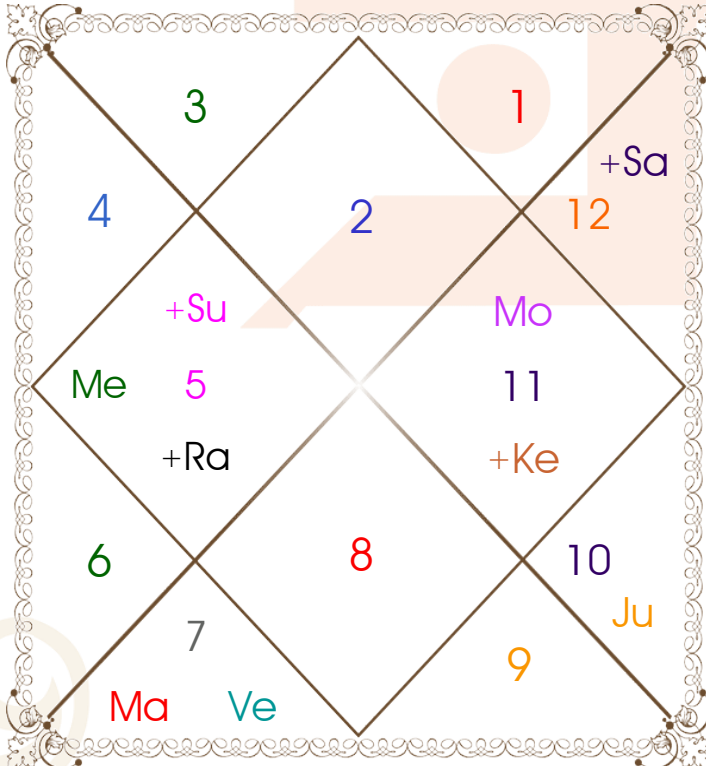

Planetary Degrees and their Positions

Pl	R	C	Rasi	Degree	Speed	Nak	Pad	No.	RL	NL	Sub	Dignity
Asc			Tau	15:31:34	363:42:31	Rohini	2	4	Ven	Mon	Jup	---
Sun			Leo	29:01:54	00:58:28	U Phal	1	12	Sun	Sun	Mar	OwnSign
Mon			Aqu	13:19:02	15:08:51	Satbisha	2	24	Sat	Rah	Mer	NuSign
Mar			Lib	27:04:12	00:40:35	Visakha	3	16	Ven	Jup	Ven	NuSign
Mer			Leo	11:14:23	00:49:35	Magha	4	10	Sun	Ket	Sat	FrSign
Jup	R		Cap	19:05:37	00:04:17	Sravna	3	22	Sat	Mon	Mer	Dblitted
Ven			Lib	10:20:16	01:09:30	Svati	2	15	Ven	Rah	Jup	Moltrikn
Sat	R		Pis	24:54:56	00:03:59	Revati	3	27	Jup	Mer	Rah	NuSign
Rah			Leo	25:55:40	00:00:08	P Phal	4	11	Sun	Ven	Ket	EnSign
Ket			Aqu	25:55:40	00:00:08	P Bhad	2	25	Sat	Jup	Ket	EnSign
Ura	R		Cap	11:14:48	00:01:21	Sravna	1	22	Sat	Mon	Mar	---
Nep	R		Cap	03:30:15	00:00:44	U Sadha	3	21	Sat	Sun	Sat	---
Plu			Scor	09:18:38	00:01:06	Anuradha	2	17	Mar	Sat	Ven	---
Mid Heaven			Aqu	02:03:04	--	Dhanish	--	23	Sat	Mar	Ket	--

R-Retrograde S-Stationary

C- Combust D-Deep Combust

Rahu : True

Lahiri Ayanamsa : 23:49:27

Lagna-Chalit