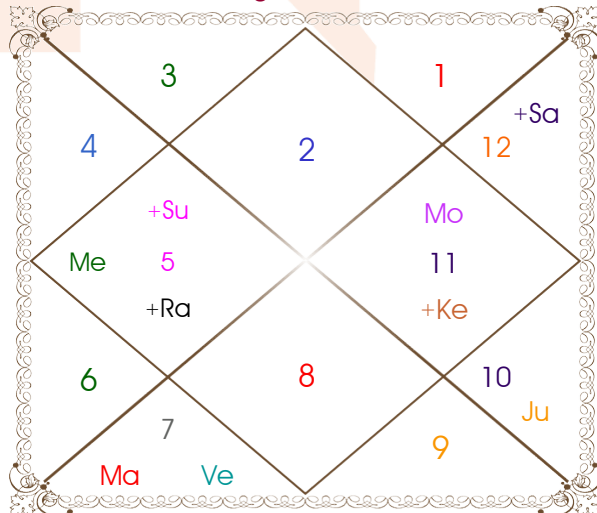

Lagna-Chalit

Mahamaya Jyotish Karyalaya

Astrologer Suman Acharya
Member: All India federation of Astrologers Society
Professor colony Raipur
9827401035
astrosumanpal1981@gmail.com