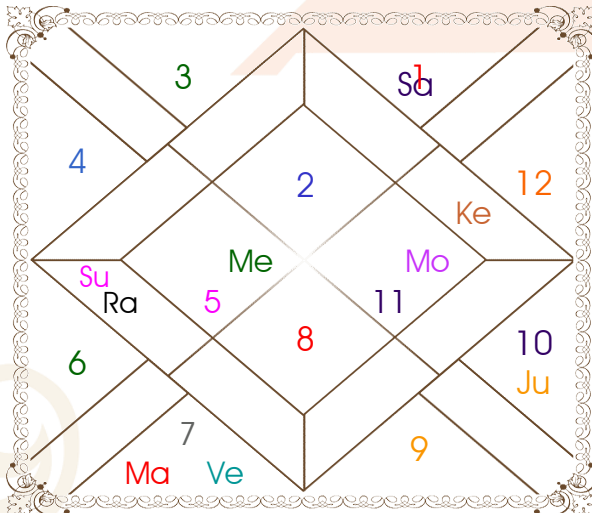

Karaka, Avastha, Rashmi

Planet	----- Karaka -----		----- Avastha -----		Kiran Rashmi	Planet Power
	Char	Sthir	Baladi	Deeptadi Shayanadi		
Sun	Atma	Pitra	Mrit	Swastha Sabha	3.41	44 %
Mon	Putra	Matra	Yuva	Nipidit Sabha	6.02	52 %
Mar	Amatyā	Bhratra	Mrit	Shakt Sabha	1.24	8 %
Mer	Gyati	Gyati	Kumar	Mudit Kautuka	4.06	45 %
Jup	Matra	Dhan	Kumar	Bheet Sabha	0.66	23 %
Ven	Kalatra	Kalatra	Kumar	Swastha Sabha	1.19	22 %
Sat	Bhratra	Ayush	Bala	Nipidit Sabha	0.84	58 %
Rah	---	Gyan	Mrit	Khal Netrapani	0.00	61 %
Ket	---	Moksh	Mrit	Khal Sabha	0.00	61 %
Total					17.41	

Tara Chakra

Janma	Sampat	Vipat	Kshem	Pratyari	Saadhak	Vadha	Mitra	Atimitra
Satbisha	P Bhad	U Bhad	Revati	Asvini	Bharani	Krittika	Rohini	Mrgsra
Ardra	Punrvsu	Pushya	Aslesa	Magha	P Phal	U Phal	Hasta	Chitra
Svati	Visakha	Anuradha	Jyestha	Moola	P Sadha	U Sadha	Sravna	Dhanish

Chalit Chart