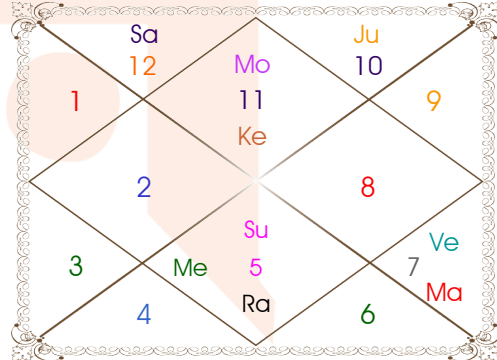

Planetary Degrees and their Positions

Pl	R	C	Rasi	Degree	Speed	Nak	Pad	No.	RL	NL	Sub	Dignity
Asc			Tau	15:31:34	363:42:31	Rohini	2	4	Ven	Mon	Jup	---
Sun			Leo	29:01:54	00:58:28	U Phal	1	12	Sun	Sun	Mar	OwnSign
Mon			Aqu	13:19:02	15:08:51	Satbisha	2	24	Sat	Rah	Mer	NuSign
Mar			Lib	27:04:12	00:40:35	Visakha	3	16	Ven	Jup	Ven	NuSign
Mer			Leo	11:14:23	00:49:35	Magha	4	10	Sun	Ket	Sat	FrSign
Jup	R		Cap	19:05:37	00:04:17	Sravna	3	22	Sat	Mon	Mer	Dblitted
Ven			Lib	10:20:16	01:09:30	Svati	2	15	Ven	Rah	Jup	Moltrikn
Sat	R		Pis	24:54:56	00:03:59	Revati	3	27	Jup	Mer	Rah	NuSign
Rah			Leo	25:55:40	00:00:08	P Phal	4	11	Sun	Ven	Ket	EnSign
Ket			Aqu	25:55:40	00:00:08	P Bhad	2	25	Sat	Jup	Ket	EnSign
Ura	R		Cap	11:14:48	00:01:21	Sravna	1	22	Sat	Mon	Mar	---
Nep	R		Cap	03:30:15	00:00:44	U Sadha	3	21	Sat	Sun	Sat	---
Plu			Scor	09:18:38	00:01:06	Anuradha	2	17	Mar	Sat	Ven	---
Mid Heaven			Aqu	02:03:04	--	Dhanish	--	23	Sat	Mar	Ket	--

R-Retrograde S-Stationary

C- Combust D-Deep Combust

Rahu : True

Lahiri Ayanamsa : 23:49:27

Lagna-Chalit

Moon Chart

Navamsa Chart

Mahamaya Jyotish Karyalaya

Astrologer Suman Acharya

Member: All India federation of Astrologers Society

Professor colony Raipur

9827401035

astrosumanpal1981@gmail.com

Chalit And Nirayana Bhava Chalit

Chalit Degree

Bhava	Bhava Start	Bhava Middle	Cusp	Rasi	Degree
1	Aries 28:16:49	Taurus 15:31:34	1	Taurus	15:31:34
2	Taurus 28:16:49	Gemini 11:02:04	2	Gemini	10:45:00
3	Gemini 23:47:19	Cancer 06:32:34	3	Cancer	05:06:38
4	Cancer 19:17:49	Leo 02:03:04	4	Leo	02:03:04
5	Leo 19:17:49	Virgo 06:32:34	5	Virgo	04:00:26
6	Virgo 23:47:19	Libra 11:02:04	6	Libra	10:09:30
7	Libra 28:16:49	Scorpio 15:31:34	7	Scorpio	15:31:34
8	Scorpio 28:16:49	Sagittarius 11:02:04	8	Sagittarius	10:45:00
9	Sagittarius 23:47:19	Capricorn 06:32:34	9	Capricorn	05:06:38
10	Capricorn 19:17:49	Aquarius 02:03:04	10	Aquarius	02:03:04
11	Aquarius 19:17:49	Pisces 06:32:34	11	Pisces	04:00:26
12	Pisces 23:47:19	Aries 11:02:04	12	Aries	10:09:30