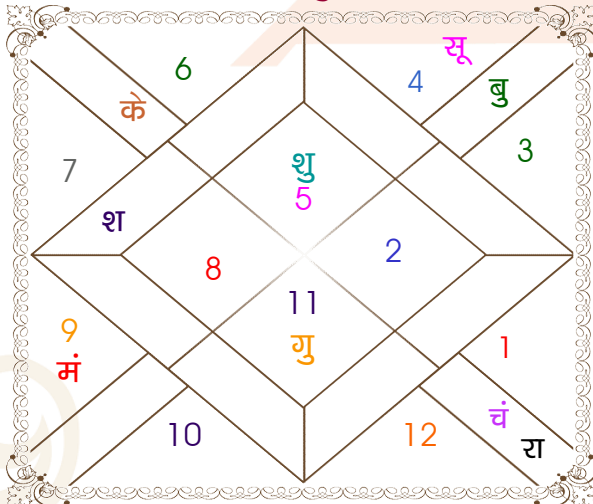

कारक,अवस्था,रश्मि

ग्रह	----- कारक -----			----- अवस्था -----			ग्रह बल
	चर	स्थिर	बालादि	दीप्तादि	शयनादि	रश्मि	
सूर्य	मातृ	पितृ	वृद्ध	मुदित	नृत्यलिप्सा	6.58	71 %
चंद्र	ज्ञाति	मातृ	बाल	शान्त	आगमन	3.81	32 %
मंगल	भातृ	भातृ	वृद्ध	मुदित	उपवेशन	5.23	38 %
बुध	कलत्र	ज्ञाति	मृत	विकल	आगमन	0.00	51 %
गुरु	आत्मा	धन	मृत	शान्त	कौतुक	2.51	58 %
शुक्र	अमात्य	कलत्र	मृत	खल	उपवेशन	1.43	22 %
शनि	पुत्र	आयु	वृद्ध	खल	कौतुक	4.46	18 %
राहु	---	ज्ञान	बाल	खल	नृत्यलिप्सा	0.00	60 %
केतु	---	मोक्ष	बाल	शक्त	आगम	0.00	60 %
कुल						24.03	

तारा चक्र

जन्म	सम्पत	विपत	क्षेम	प्रत्यारि	साधक	वध	मित्र	अतिमित्र
अश्विनी	भरणी	कृतिका	रोहिणी	मृगशिरा	आर्द्रा	पुनर्वसु	पुष्य	आश्लेषा
मघा	पूर्वाषाढा	उत्तराषाढा	हस्त	चित्रा	स्वाति	विशाखा	अनुराधा	ज्येष्ठा
मूल	पूर्वाषाढा	उत्तराषाढा	श्रवण	धनिष्ठा	शतभिषा	पूर्वाभाद्रपद	उ०भाद्रपद	रेवती

चलित कुंडली