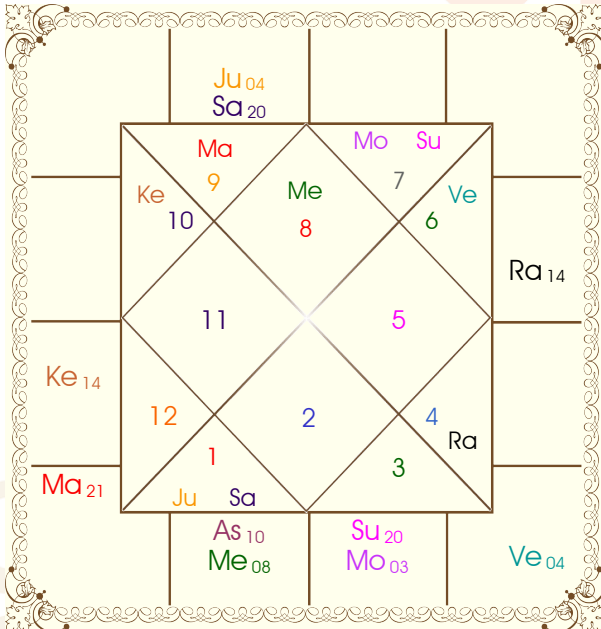

K P System

Balance of Dasa : Mars 2 Years 2 Months 1 Days

Planet							Nirayana Bhava							
Pln	R	Sign	Degree	RL	NL	Sb	SS	Hse	Sign	Degree	RL	NL	Sb	SS
Sun		Lib	19:58:31	Ven	Rah	Mar	Mon	1	Sco	09:52:22	Mar	Sat	Ven	Sat
Mon		Lib	02:31:55	Ven	Mar	Ket	Sat	2	Sag	11:27:37	Jup	Ket	Mer	Mer
Mar		Sag	21:20:50	Jup	Ven	Jup	Sun	3	Cap	17:35:45	Sat	Mon	Sat	Jup
Mer R		Sco	07:48:52	Mar	Sat	Ket	Jup	4	Aqu	23:36:02	Sat	Jup	Sat	Rah
Jup R		Ari	04:21:00	Mar	Ket	Mon	Mer	5	Pis	24:13:32	Jup	Mer	Rah	Rah
Ven		Vir	03:37:40	Mer	Sun	Sat	Mer	6	Ari	18:55:05	Mar	Ven	Rah	Sat
Sat R		Ari	19:56:49	Mar	Ven	Rah	Mon	7	Tau	09:52:22	Ven	Sun	Ven	Ket
Rah R		Can	14:11:05	Mon	Sat	Rah	Ven	8	Gem	11:27:37	Mer	Rah	Sat	Ven
Ket R		Cap	14:11:05	Sat	Mon	Jup	Sat	9	Can	17:35:45	Mon	Mer	Mer	Mon
Ura		Cap	19:11:58	Sat	Mon	Mer	Jup	10	Leo	23:36:02	Sun	Ven	Sat	Rah
Nep		Cap	07:59:30	Sat	Sun	Ven	Ven	11	Vir	24:13:32	Mer	Mar	Rah	Rah
Plu		Sco	15:35:23	Mar	Sat	Jup	Mer	12	Lib	18:55:05	Ven	Rah	Mon	Ket

KP Ayanamsa : 23:45:03

Fortuna : Libra 22:25:45

Lagna Chart