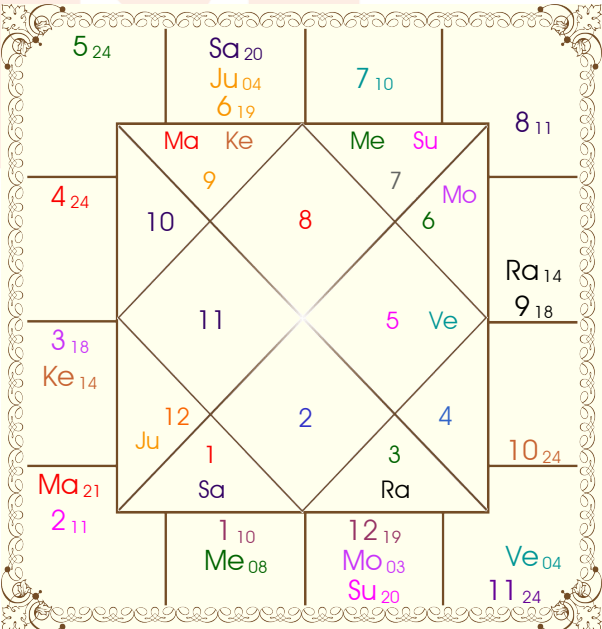

Cusp Chart

Kajolshastri

G 51 Pallacia Jaipur , India

+91 9460880197,+79770204735

Kajolshastri@yahoo.com