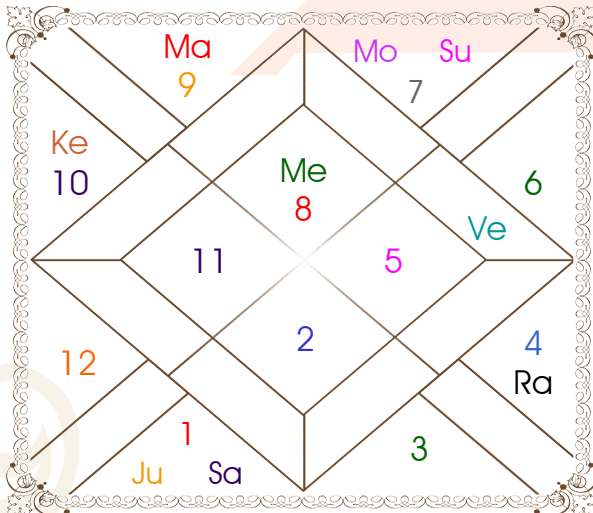

Karka,Avastha,Rashmi

Planet	----- Karaka -----			----- Avastha -----		Kiran Rashmi	Planet Power
	Char	Sthir	Baladi	Deeptadi	Shayanadi		
Sun	Amatya	Pitra	Vridh	Bheet	Aagama	0.55	8 %
Mon	Kalatra	Matra	Bala	Shant	Aagamana	1.83	63 %
Mar	Atma	Bhratra	Vridh	Mudit	Upavesana	3.98	48 %
Mer	Matra	Gyati	Vridh	Nipidit	Upavesana	4.24	58 %
Jup	Putra	Dhan	Bala	Mudit	Nidra	3.47	62 %
Ven	Gyati	Kalatra	Mrit	Bheet	Upavesana	1.39	23 %
Sat	Bhratra	Ayush	Vridh	Bheet	Upavesana	0.00	35 %
Rah	---	Gyan	Yuva	Khal	Nrityalipsa	0.00	27 %
Ket	---	Moksh	Yuva	Khal	Aagama	0.00	27 %
Total						15.47	

Tara Chakra

Janma	Sampat	Vipat	Kshem	Pratyari	Saadhak	Vadha	Mitra	Atimitra
Chitra	Svati	Visakha	Anuradha	Jyestha	Moola	P Sadha	U Sadha	Sravna
Dhanish	Satbisha	P Bhad	U Bhad	Revati	Asvini	Bharani	Krittika	Rohini
Mrgsra	Ardra	Punrvsu	Pushya	Aslesa	Magha	P Phal	U Phal	Hasta

Chalit Chart