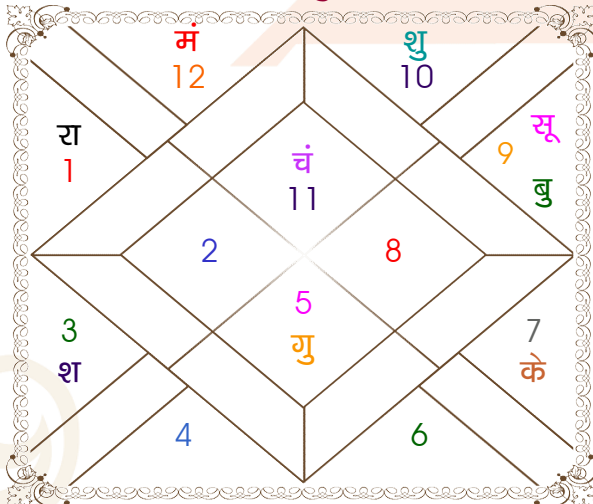

कारक,अवस्था,रश्मि

ग्रह	----- कारक -----		----- अवस्था -----				ग्रह बल
	चर	स्थिर	बालादि	दीप्तादि	शयनादि	रश्मि	
सूर्य	पुत्र	पितृ	कुमार	मुदित	कौतुक	3.39	58 %
चंद्र	कलत्र	मातृ	बाल	निपीदित	गमन	2.24	55 %
मंगल	मातृ	भातृ	युवा	मुदित	सभा	3.77	23 %
बुध	ज्ञाति	ज्ञाति	कुमार	विकल	कौतुक	0.00	48 %
गुरु	आत्मा	धन	मृत	मुदित	नेत्रपाणि	5.06	30 %
शुक्र	भातृ	कलत्र	युवा	मुदित	सभा	4.73	27 %
शनि	अमात्य	आयु	युवा	मुदित	शयन	1.56	17 %
राहु	---	ज्ञान	मृत	खल	नेत्रपाणि	0.00	48 %
केतु	---	मोक्ष	मृत	शान्त	सभा	0.00	48 %
कुल						20.75	

तारा चक्र

जन्म	सम्पत	विपत	क्षेम	प्रत्यारि	साधक	वध	मित्र	अतिमित्र
धनिष्ठा	शतभिषा	पू०भाद्रपद	उ०भाद्रपद	रेवती	अश्विनी	भरणी	कृतिका	रोहिणी
मृगशिरा	आर्द्रा	पुनर्वसु	पुष्य	आश्लेषा	मघा	पू०फाल्गुनी	उ०फाल्गुनी	हस्त
चित्रा	स्वाति	विशाखा	अनुराधा	ज्येष्ठा	मूल	पूर्वाषाढा	उत्तराषाढा	श्रवण

चलित कुंडली