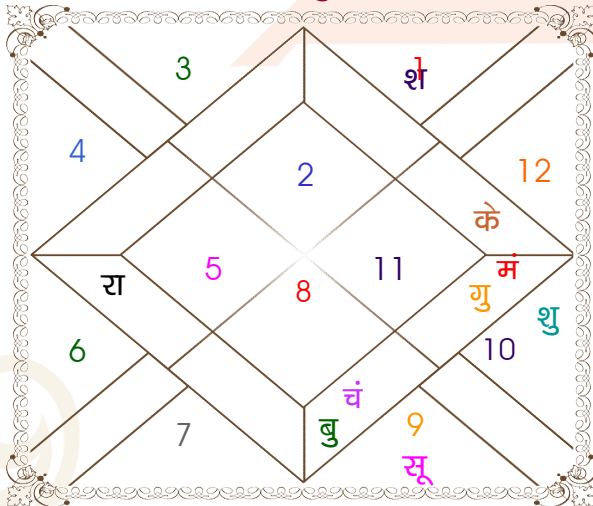

कारक,अवस्था,रश्मि

ग्रह	----- कारक -----			----- अवस्था -----			ग्रह बल
	चर	स्थिर	बालादि	दीप्तादि	शयनादि	रश्मि	
सूर्य	ज्ञाति	पितृ	युवा	मुदित	आगम	4.66	39 %
चंद्र	अमात्य	मातृ	बाल	भीत	प्रकाश	1.41	54 %
मंगल	पुत्र	भातृ	युवा	दीप्त	नृत्यलिप्सा	13.84	45 %
बुध	भातृ	ज्ञाति	कुमार	शान्त	प्रकाश	3.72	63 %
गुरु	आत्मा	धन	बाल	भीत	सभा	1.06	52 %
शुक्र	कलत्र	कलत्र	वृद्ध	मुदित	प्रकाश	6.11	27 %
शनि	मातृ	आयु	कुमार	निपीदित	नृत्यलिप्सा	1.01	59 %
राहु	---	ज्ञान	वृद्ध	खल	प्रकाश	0.00	55 %
केतु	---	मोक्ष	वृद्ध	खल	प्रकाश	0.00	55 %
कुल						31.80	

तारा चक्र

जन्म	सम्पत	विपत	क्षेम	प्रत्यारि	साधक	वध	मित्र	अतिमित्र
ज्येष्ठा	मूल	पूर्वाषाढा	उत्तराषाढा	श्रवण	धनिष्ठा	शतभिषा	पूर्वाभाद्रपद	उ०भाद्रपद
रेवती	अश्विनी	भरणी	कृतिका	रोहिणी	मृगशिरा	आर्द्रा	पुनर्वसु	पुष्य
आश्लेषा	मघा	पूर्वाफाल्गुनी	उ०फाल्गुनी	हस्त	चित्रा	स्वाति	विशाखा	अनुराधा

चलित कुंडली