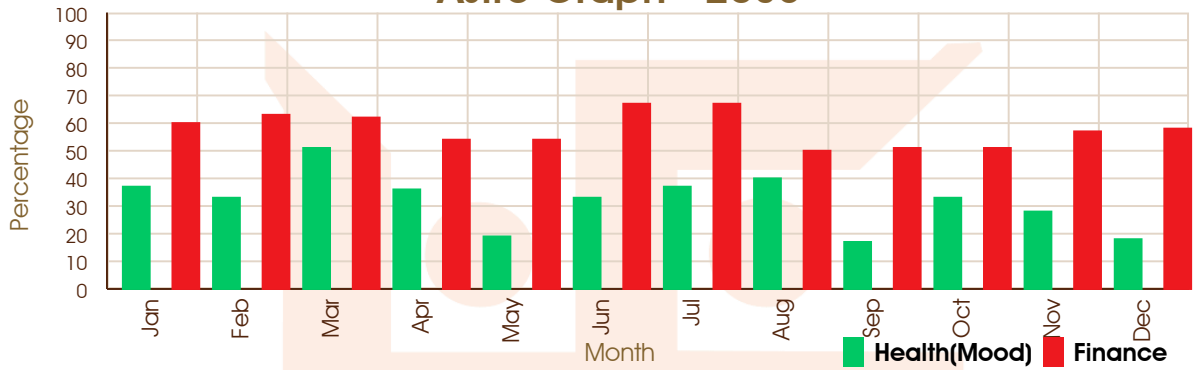

Call: 011 6927 2971 | WhatsApp: 011 6927 2971

www.astrogibil.in

Astro Graph - 2034

Astro Graph - 2035

Astro Graph - 2036

Astro Graph - 2037

Horoscope by

ASTRO GIBIL