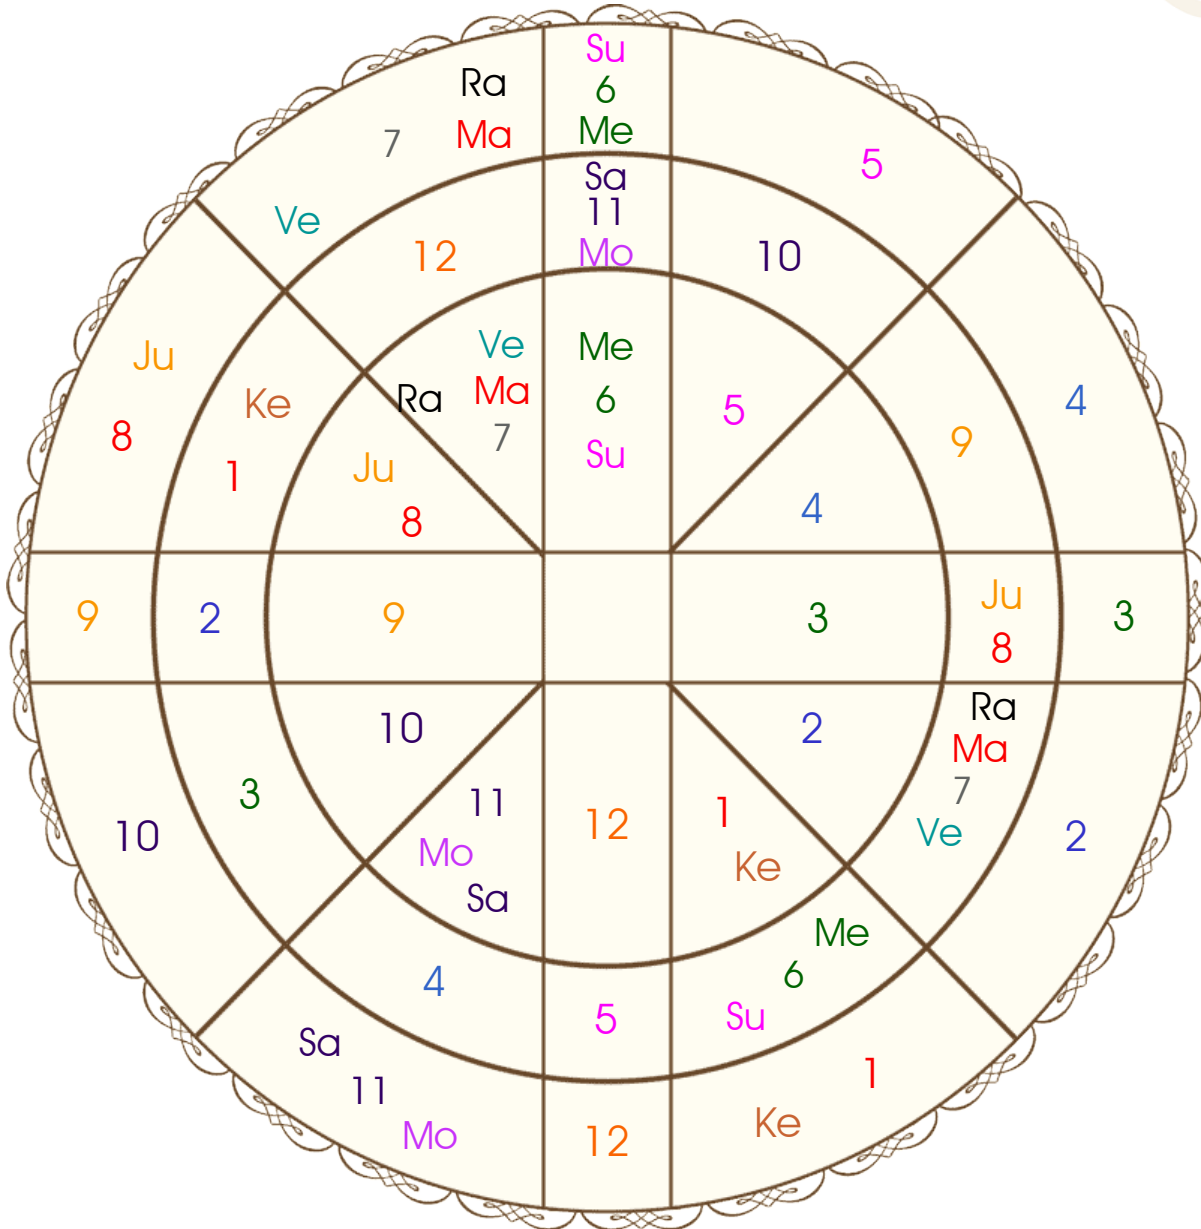

NOTE: Sudarshan Chakra represents the comparative positions of the planets in the Sun, Moon and Lagna charts simultaneously from outer to inner circle respectively. To study a house consider the signs in all the three charts simultaneously.