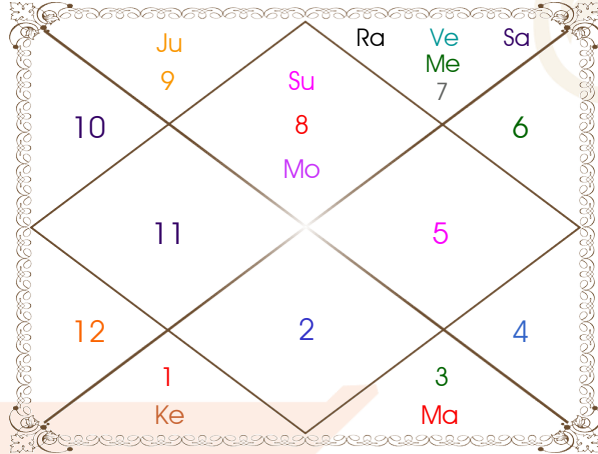

Ashtamsa Chart

For Longevity

Horoscope by

ASTRO GIBIL

(Jyotish Acharya, P.G. Diploma & Masters in Vedic Astrology)

Call: 011 6927 2971 | WhatsApp: 011 6927 2971

www.astrogibil.in

ShodashVarga Charts

Navamsa Chart

For Spouse

Dasamamsa Chart

For Power and Position

Ekadasamsa Chart

For Gains and Profits

Dwadasamsa Chart

For Parents