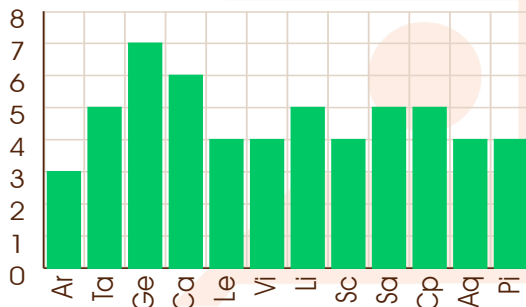

Bhinnashtak Graphs

Jupiter

Horoscope by

ASTRO GIBIL

(Jyotish Acharya, P.G. Diploma & Masters in Vedic Astrology)

Call: 011 6927 2971 | WhatsApp: 011 6927 2971

www.astrogibil.in