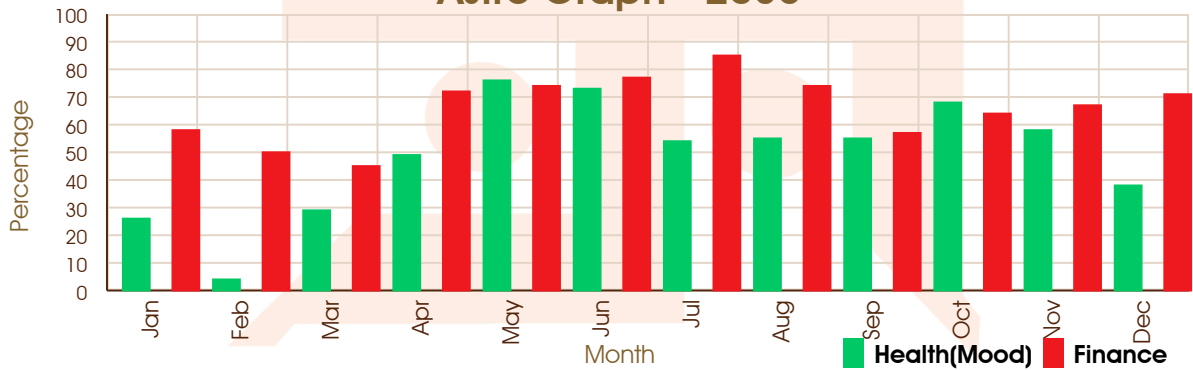

Call: 011 6927 2971 | WhatsApp: 011 6927 2971

www.astrogibil.in

Astro Graph - 2034

Astro Graph - 2035

Astro Graph - 2036

Astro Graph - 2037

Horoscope by

ASTRO GIBIL