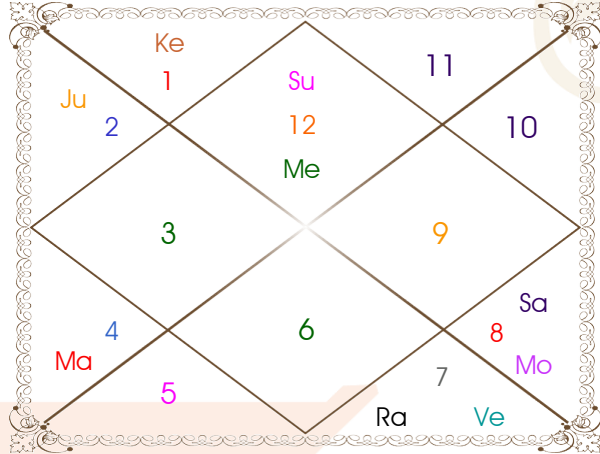

Chaturthamsa Chart