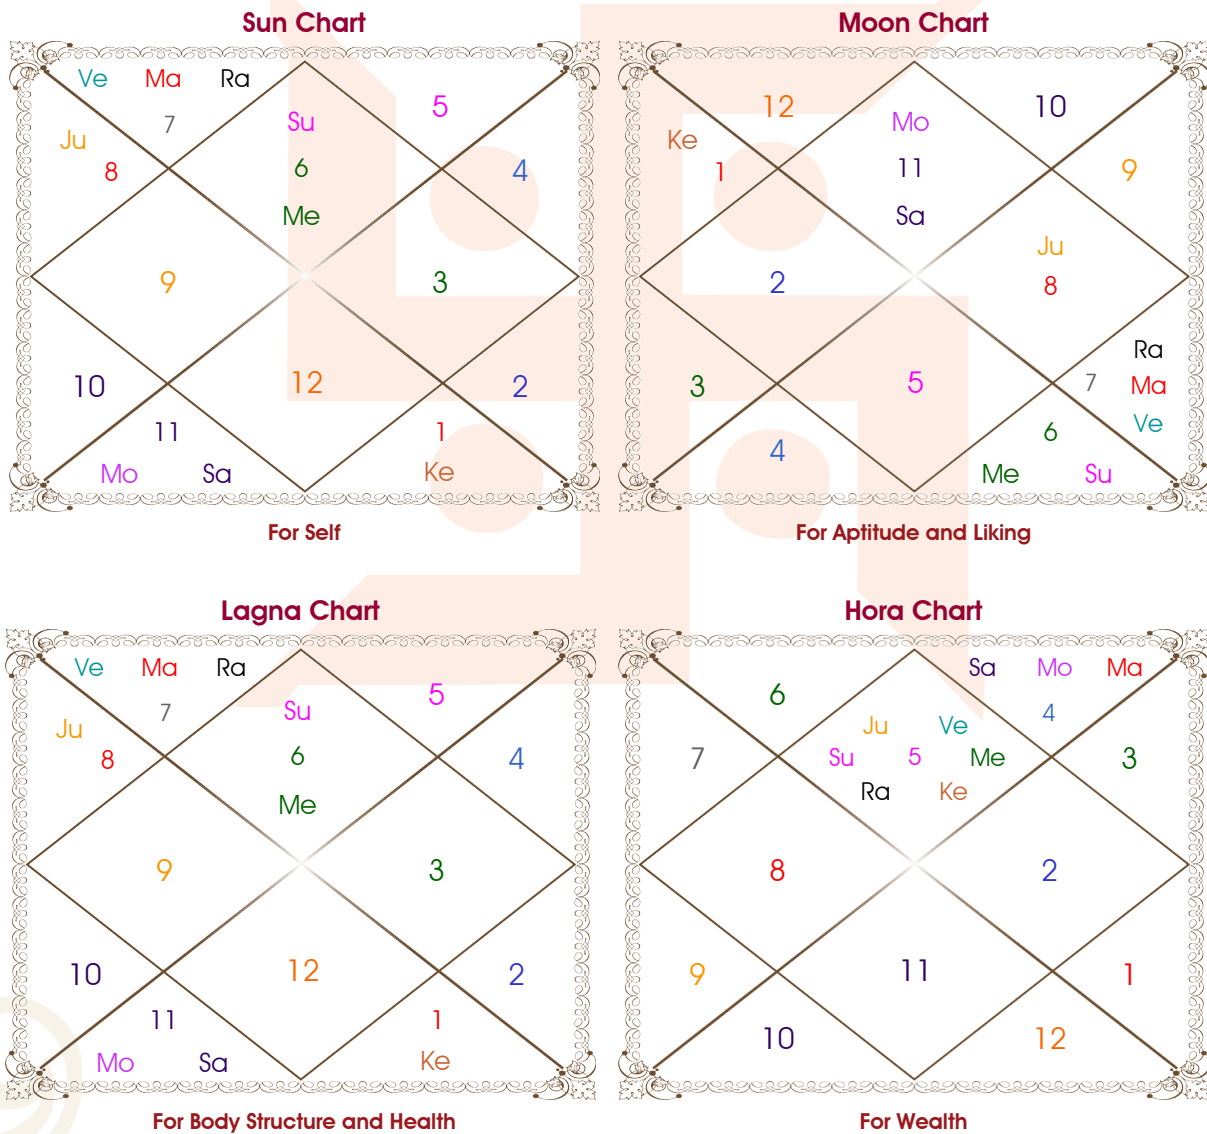

Horoscope by

ASTRO GOBIL

(Jyotish Acharya, P.G. Diploma & Masters in Vedic Astrology)

Call: 011 6927 2971 | WhatsApp: 011 6927 2971

www.astrogobil.in

ShodashVarga Charts

Divisional Charts are extensions of Lagna Chart. Every chart has some specific purpose as described along with the chart below. These charts are to be studied along with the basic lagna chart to know in detail about the subject it represents. However, care has to be exercised in looking into these charts, because there are no aspects of planets here. Planet's behaviour is normally limited to the extent of sign or house it occupies in these divisional charts.