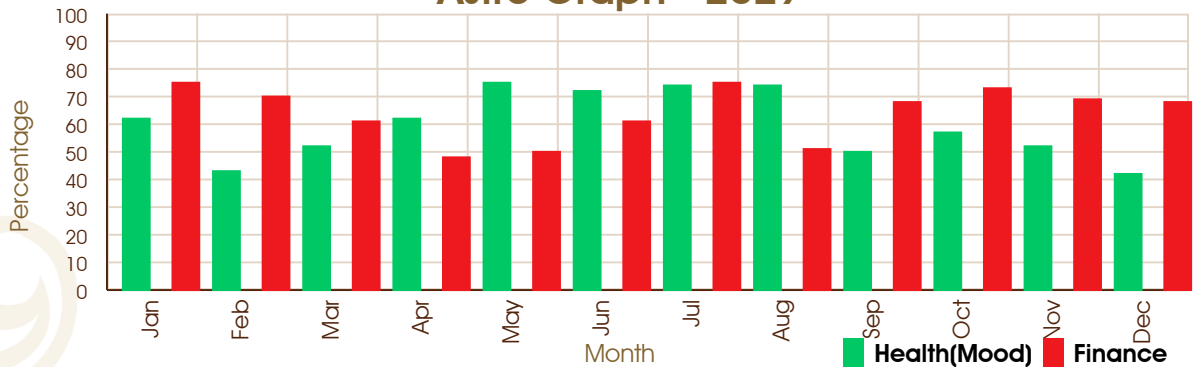

Astro Graph - 2026

Astro Graph - 2027

Astro Graph - 2028

Astro Graph - 2029

Horoscope by

ASTRO GIBIL

(Jyotish Acharya, P.G. Diploma & Masters in Vedic Astrology)

Call: 011 6927 2971 | WhatsApp: 011 6927 2971