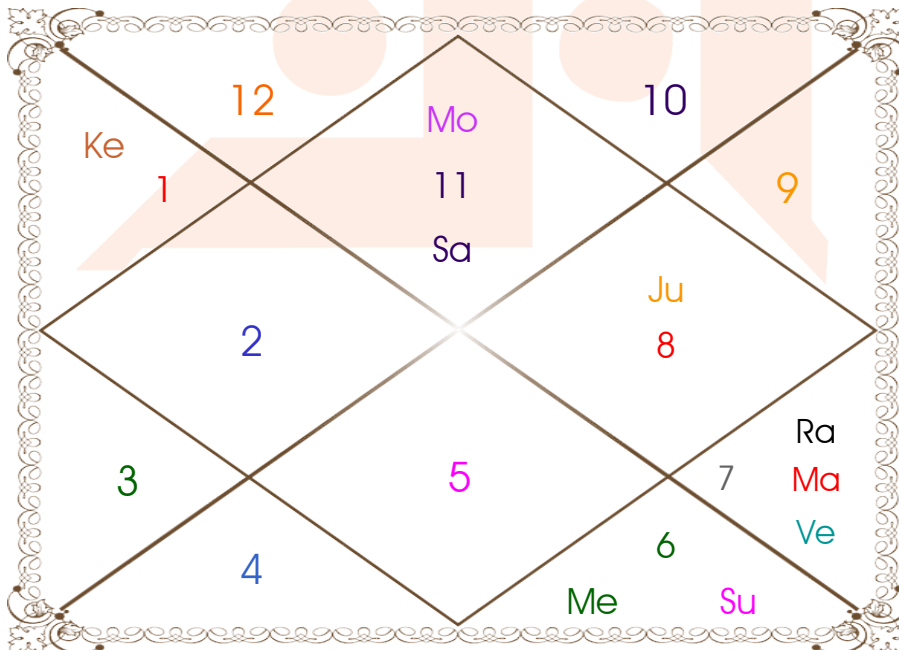

Horoscope by

ASTRO GOBIL

(Jyotish Acharya, P.G. Diploma & Masters in Vedic Astrology)

Call: 011 6927 2971 | WhatsApp: 011 6927 2971

www.astrogobil.in

Birth Charts

Lagna Chart

Moon Chart