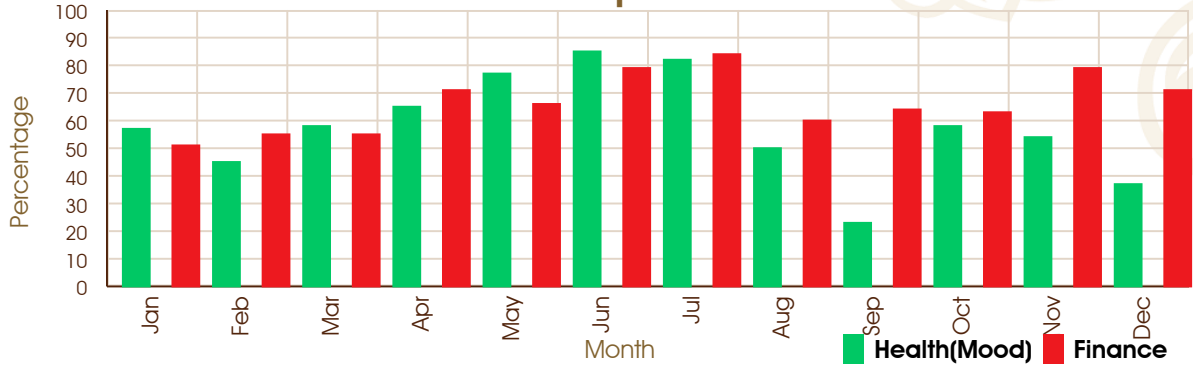

Call: 011 6927 2971 | WhatsApp: 011 6927 2971

www.astrogibil.in

Astro Graph - 2034

Astro Graph - 2035

Astro Graph - 2036

Astro Graph - 2037

Horoscope by

ASTRO GIBIL