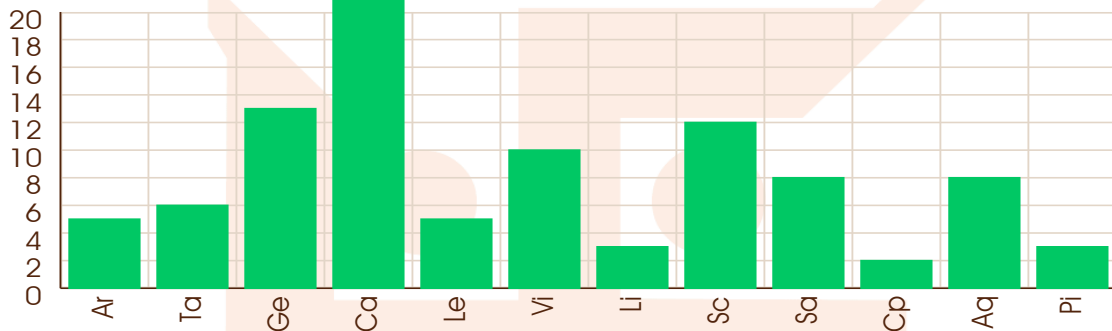

Ashtakvarga After Trikona Reduction