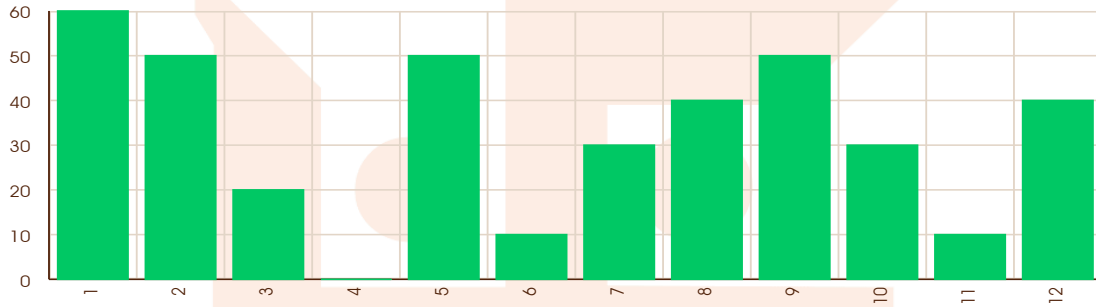

(Jyotish Acharya, P.G. Diploma & Masters in Vedic Astrology)

Call: 011 6927 2971 | WhatsApp: 011 6927 2971

www.astrogibil.in

BhavaBala Graphs

Bhavadipati Bala

Bhava Dig Bala

Bhavadrishi Bala

Bhava Bala