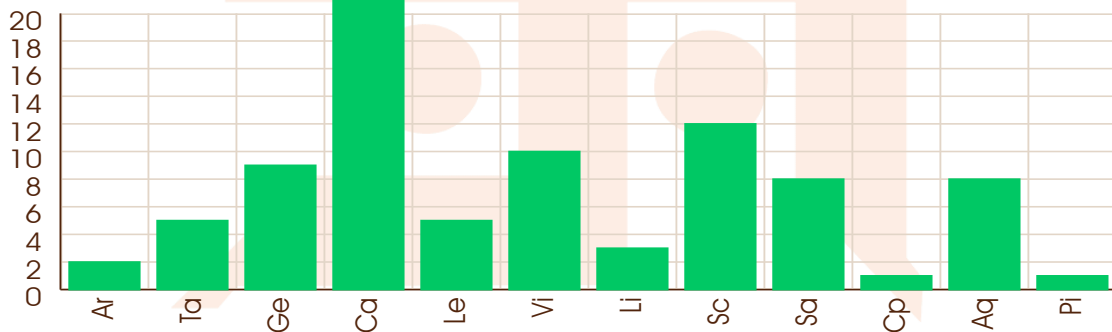

Ashtakvarga After Ekadhipatya Reduction