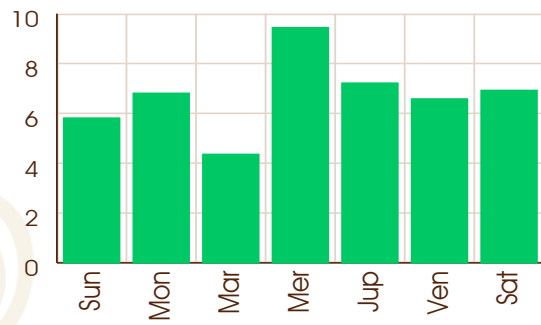

Kala Bala

Chesta Bala

Naisargeka Bala

Drik Bala

ShadBala in rupas

Minimum Shadbala

Horoscope by

ASTRO GIBIL