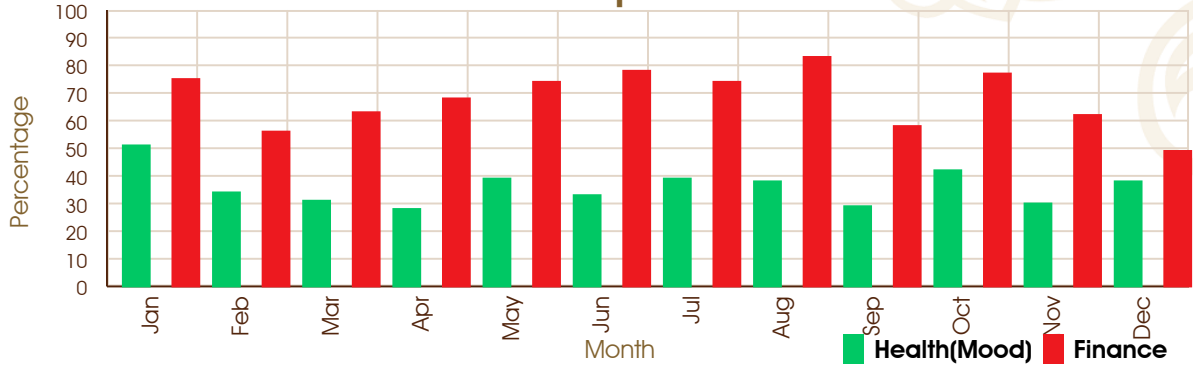

Astro Graph - 2026

Astro Graph - 2027

Astro Graph - 2028

Astro Graph - 2029

Horoscope by

ASTRO GIBIL

(Jyotish Acharya, P.G. Diploma & Masters in Vedic Astrology)

Call: 011 6927 2971 | WhatsApp: 011 6927 2971