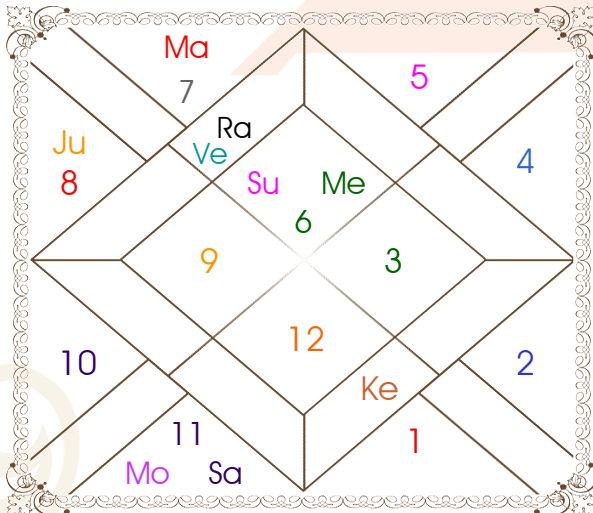

Karaka, Avastha, Rashmi

Planet	----- Karaka -----		----- Avastha -----		Kiran Rashmi	Planet Power	
	Char	Sthir	Baladi	Deeptadi Shayanadi			
Sun	Matra	Pitra	Kumar	Nipidit	Sayana	0.57	17 %
Mon	Atma	Matra	Mrit	Shakt	Sayana	2.91	42 %
Mar	Amatyā	Bhratra	Mrit	Shant	Sabha	1.23	31 %
Mer	Gyati	Gyati	Yuva	Vikal	Netrapani	0.00	60 %
Jup	Putra	Dhan	Yuva	Mudit	Sabha	2.46	35 %
Ven	Kalatra	Kalatra	Bala	Swastha	Sabha	0.45	31 %
Sat	Bhratra	Ayush	Mrit	Swastha	Netrapani	2.25	55 %
Rah	---	Gyan	Bala	Mudit	Kautuka	0.00	16 %
Ket	---	Moksh	Bala	Mudit	Prakasana	0.00	16 %
Total						9.87	

Tara Chakra

Janma	Sampat	Vipat	Kshem	Pratyari	Saadhak	Vadha	Mitra	Atimitra
P Bhad	U Bhad	Revati	Asvini	Bharani	Krittika	Rohini	Mrgsra	Ardra
Punrvsu	Pushya	Aslesa	Magha	P Phal	U Phal	Hasta	Chitra	Svati
Visakha	Anuradha	Jyestha	Moola	P Sadha	U Sadha	Sravna	Dhanish	Satbisha

Chalit Chart