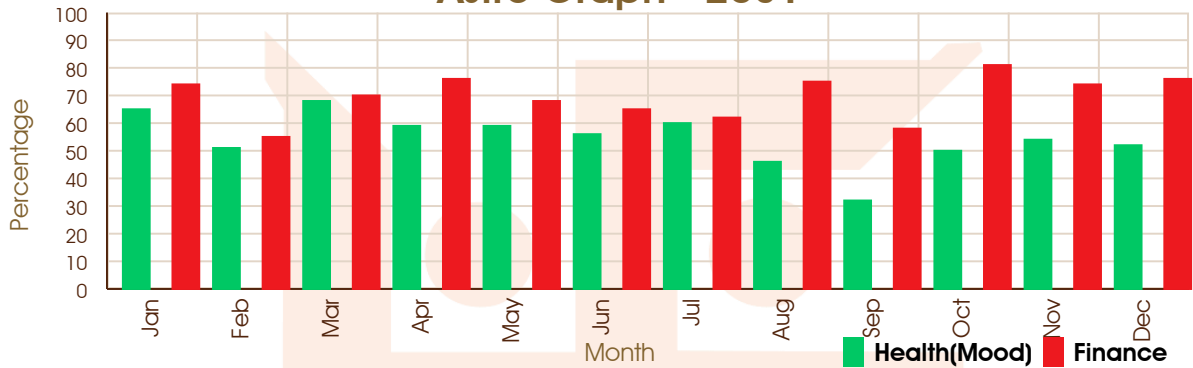

Astro Graph - 2031