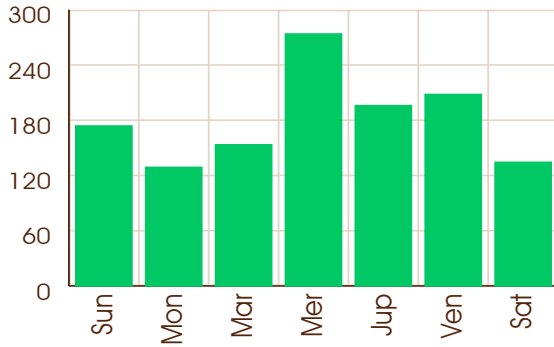

Horoscope by

ASTRO GIBIL

(Jyotish Acharya, P.G. Diploma & Masters in Vedic Astrology)

Call: 011 6927 2971 | WhatsApp: 011 6927 2971

www.astrogibil.in

Shadbala Graphs

Sthan Bala

Dig Bala