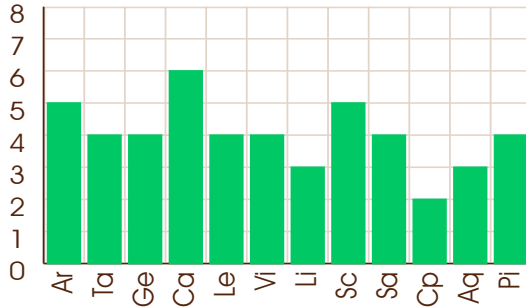

Bhinnashtak Graphs

Sun