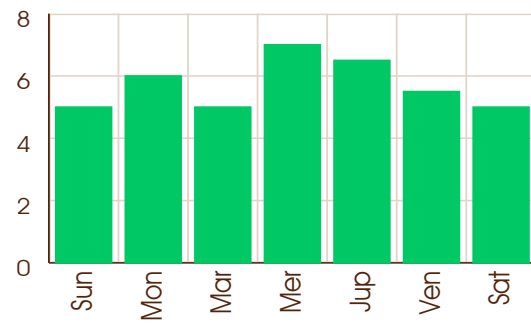

Kala Bala

Chesta Bala

Naisargeka Bala

Drik Bala

ShadBala in rupas

Minimum Shadbala

Horoscope by

ASTRO GIBIL