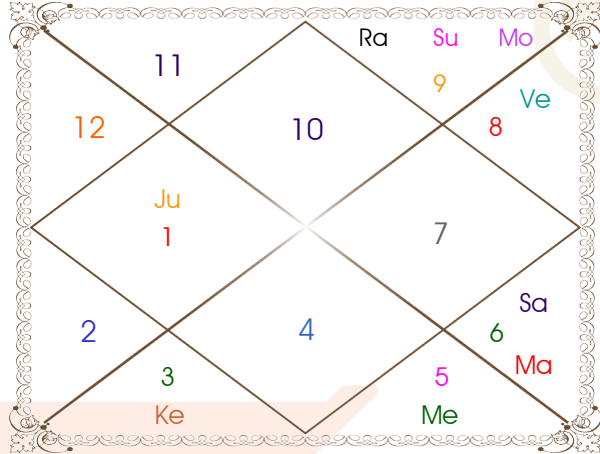

Shodasamsa Chart

For Conveyance

Vimsamsa Chart

For Prayer and Worship

Horoscope by

ASTRO GIBIL

(Jyotish Acharya, P.G. Diploma & Masters in Vedic Astrology)

Call: 011 6927 2971 | WhatsApp: 011 6927 2971

www.astrogibil.in

ShodashVarga Charts

Chaturvimsamsa Chart

For Education and Study

Saptavimsamsa Chart

For Strength and Stamina

Trimsamsa Chart

For Evil Effects