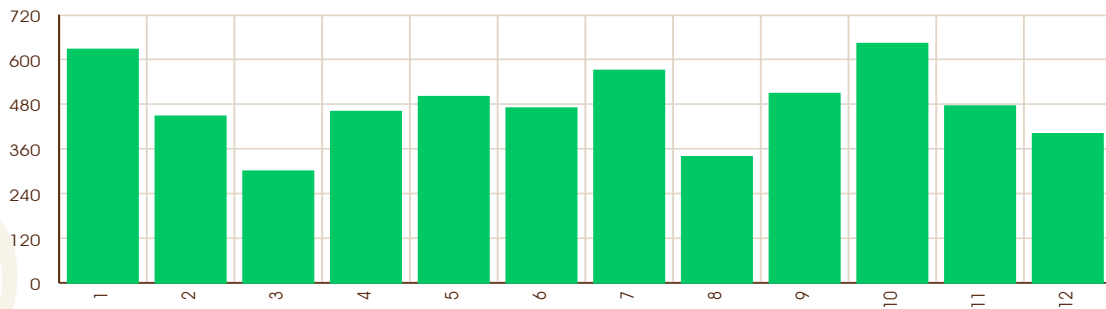

(Jyotish Acharya, P.G. Diploma & Masters in Vedic Astrology)

Call: 011 6927 2971 | WhatsApp: 011 6927 2971

www.astrogibil.in

BhavaBala Graphs

Bhavadipati Bala

Bhava Dig Bala

Bhavadrishi Bala

Bhava Bala