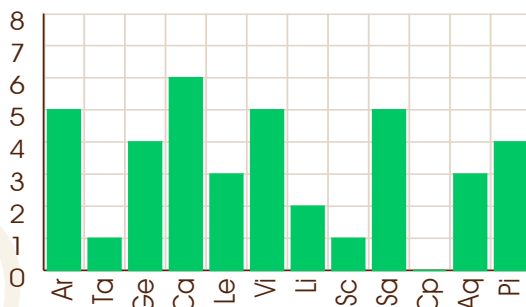

Bhinnashtak Graphs

Saturn

Horoscope by

ASTRO GIBIL

(Jyotish Acharya, P.G. Diploma & Masters in Vedic Astrology)

Call: 011 6927 2971 | WhatsApp: 011 6927 2971

www.astrogibil.in