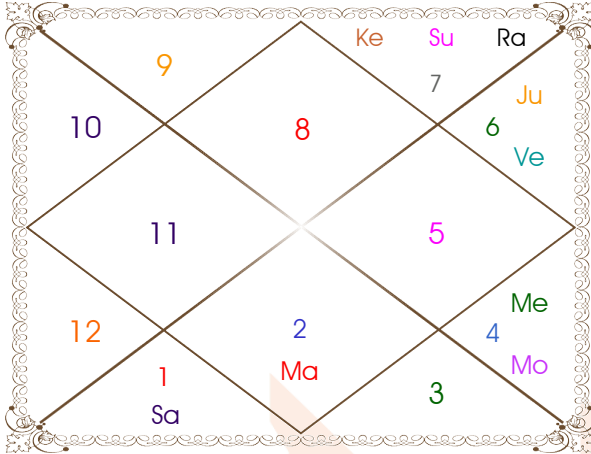

ShodashVarga Charts

Chaturvimsamsa Chart