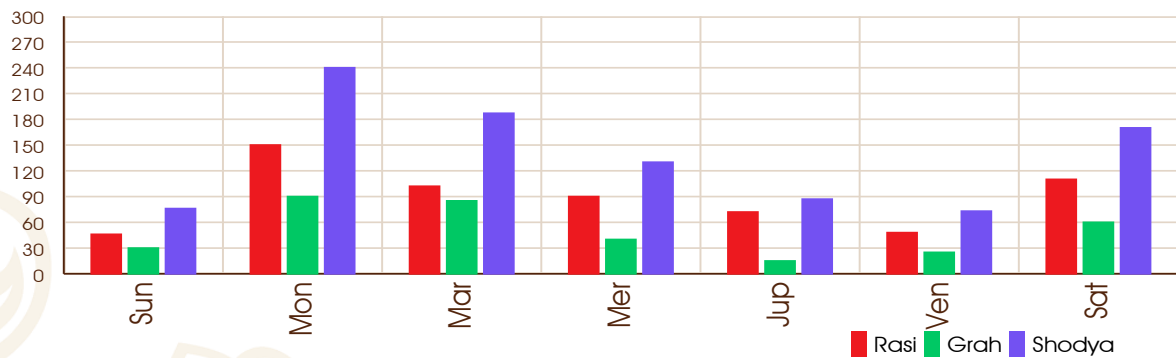

Sodya Pindas

Horoscope by

ASTRO GOBIL

(Jyotish Acharya, P.G. Diploma & Masters in Vedic Astrology)

Call: 011 6927 2971 | WhatsApp: 011 6927 2971

www.astrogobil.in