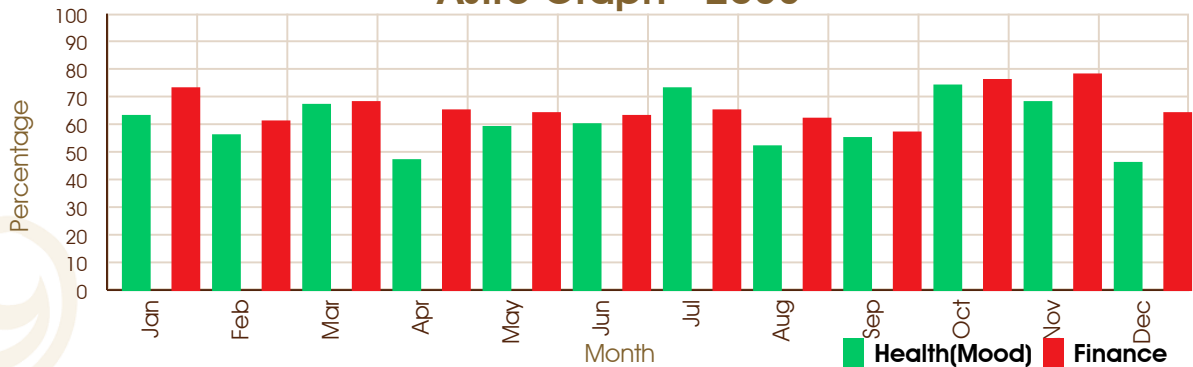

Astro Graph - 2033

Horoscope by

ASTRO GIBIL

(Jyotish Acharya, P.G. Diploma & Masters in Vedic Astrology)

Call: 011 6927 2971 | WhatsApp: 011 6927 2971

www.astrogibil.in