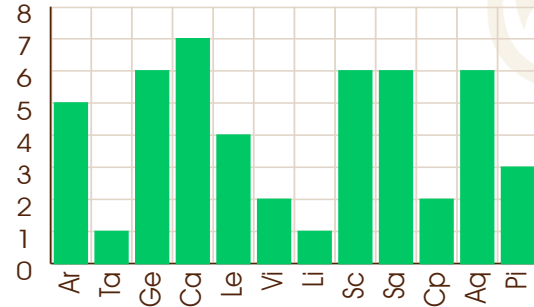

Bhinnashtak Graphs

Moon

Horoscope by

ASTRO GIBIL

(Jyotish Acharya, P.G. Diploma & Masters in Vedic Astrology)

Call: 011 6927 2971 | WhatsApp: 011 6927 2971

www.astrogibil.in