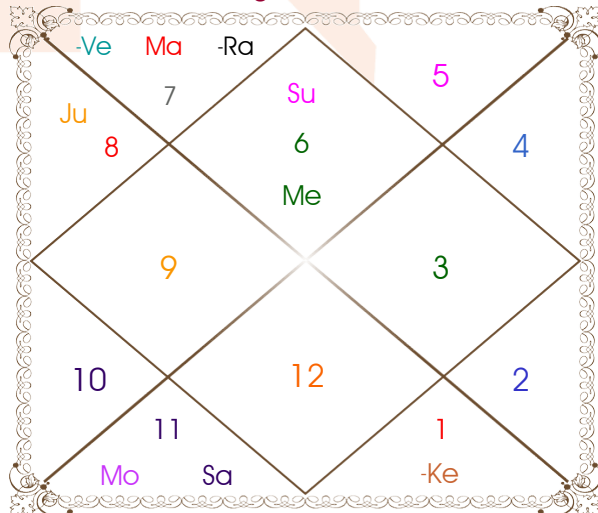

Lagna-Chalit

Horoscope by

ASTRO GIBIL

(Jyotish Acharya, P.G. Diploma & Masters in Vedic Astrology)

Call: 011 6927 2971 | WhatsApp: 011 6927 2971

www.astrogibil.in