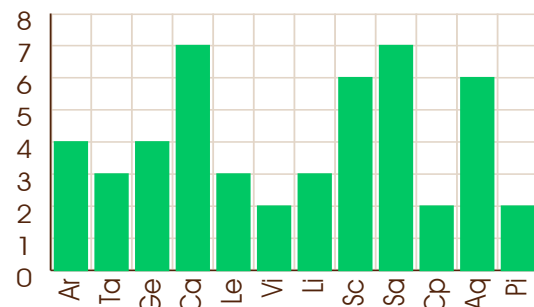

Ascendent

Horoscope by

ASTRO GIBIL

(Jyotish Acharya, P.G. Diploma & Masters in Vedic Astrology)

Call: 011 6927 2971 | WhatsApp: 011 6927 2971

www.astrogibil.in