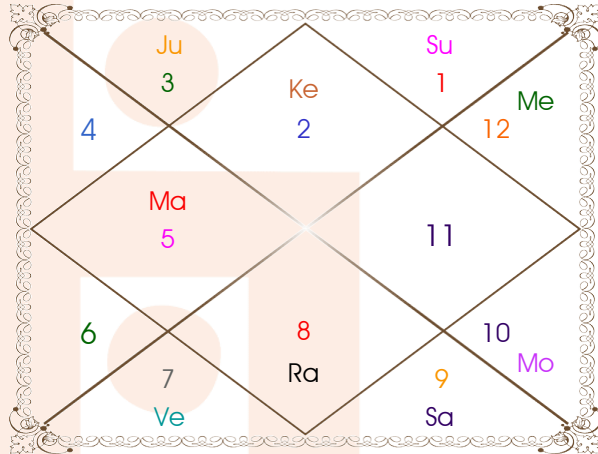

Ashtamsa Chart

For Longevity

Horoscope by

ASTRO GIBIL

(Jyotish Acharya, P.G. Diploma & Masters in Vedic Astrology)

Call: 011 6927 2971 | WhatsApp: 011 6927 2971

www.astrogibil.in

ShodashVarga Charts

Navamsa Chart

For Spouse

Dasamamsa Chart

For Power and Position

Ekadasamsa Chart

For Gains and Profits

Dwadasamsa Chart

For Parents

Shodasamsa Chart

For Conveyance

Vimsamsa Chart

For Prayer and Worship

Horoscope by

ASTRO GIBIL

(Jyotish Acharya, P.G. Diploma & Masters in Vedic Astrology)

Call: 011 6927 2971 | WhatsApp: 011 6927 2971