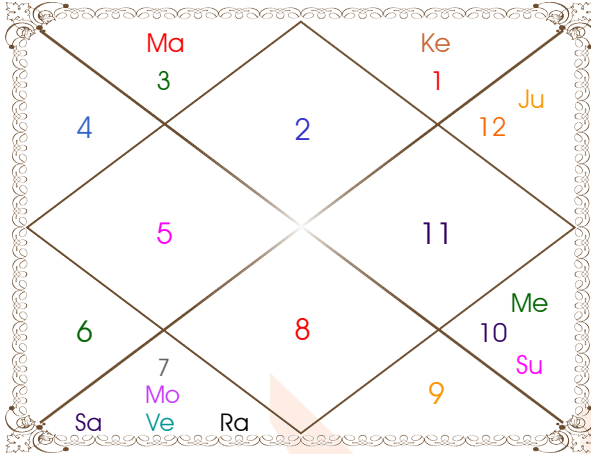

Horoscope by

ASTRO GOBIL

(Jyotish Acharya, P.G. Diploma & Masters in Vedic Astrology)

Call: 011 6927 2971 | WhatsApp: 011 6927 2971

www.astrogobil.in

ShodashVarga Charts

Divisional Charts are extensions of Lagna Chart. Every chart has some specific purpose as described along with the chart below. These charts are to be studied along with the basic lagna chart to know in detail about the subject it represents. However, care has to be exercised in looking into these charts, because there are no aspects of planets here. Planet's behaviour is normally limited to the extent of sign or house it occupies in these divisional charts.

Horoscope by

ASTRO GIBIL

(Jyotish Acharya, P.G. Diploma & Masters in Vedic Astrology)

Call: 011 6927 2971 | WhatsApp: 011 6927 2971

www.astrogibil.in

ShodashVarga Charts

Dreshkana Chart

For Coborns