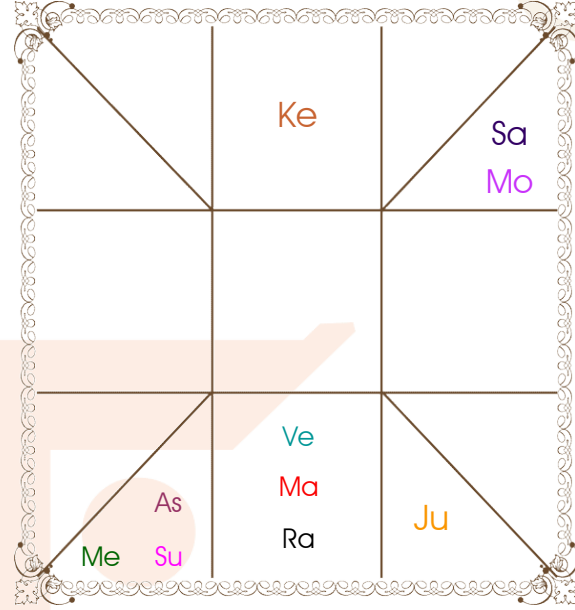

Horoscope by

ASTRO GOBIL

(Jyotish Acharya, P.G. Diploma & Masters in Vedic Astrology)

Call: 011 6927 2971 | WhatsApp: 011 6927 2971

www.astrogobil.in

Birth Charts

Lagna Chart

Moon Chart

Horoscope by

ASTRO GOBIL

(Jyotish Acharya, P.G. Diploma & Masters in Vedic Astrology)

Call: 011 6927 2971 | WhatsApp: 011 6927 2971

www.astrogobil.in

Lagna Charts and Dasha

Lagna Chart

Lagna Chart

Vimshottari
Jupiter 4Y 10M 22D

Jupiter

07/10/1995

30/08/2104

Jupiter	29/08/2000
Saturn	30/08/2019
Mercury	29/08/2036
Ketu	30/08/2043
Venus	30/08/2063
Sun	29/08/2069
Moon	30/08/2079
Mars	29/08/2086
Rahu	30/08/2104