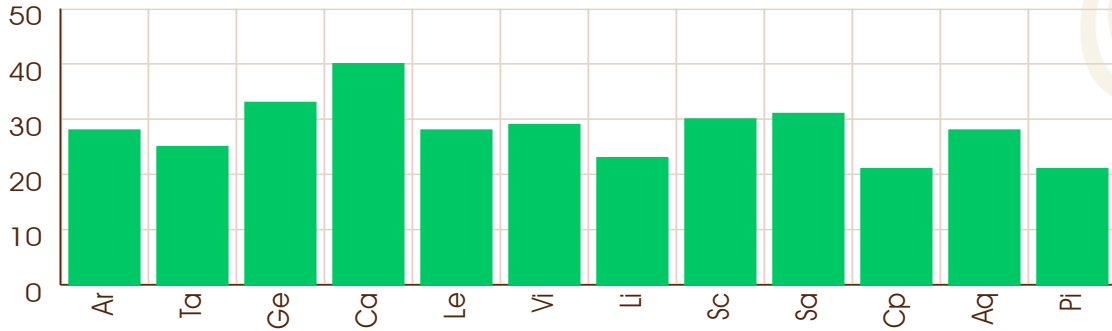

AshtakVarga Graphs

Sarvashtakvarga