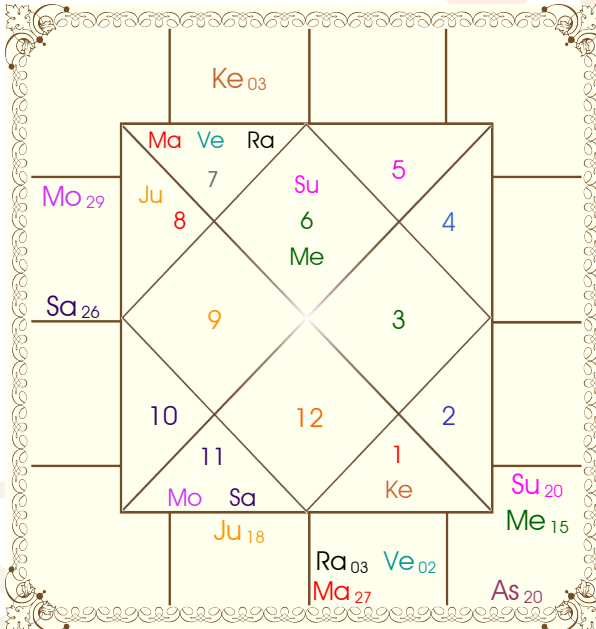

K P System

Balance of Dasa : Jupiter 4 Years 9 Months 6 Days

Planet							Nirayana Bhava							
Pln	R	Sign	Degree	RL	NL	Sb	SS	Hse	Sign	Degree	RL	NL	Sb	SS
Sun		Vir	19:34:13	Mer	Mon	Mer	Sat	1	Vir	20:13:59	Mer	Mon	Ket	Sat
Mon		Aqu	29:21:34	Sat	Jup	Sun	Ven	2	Lib	19:06:09	Ven	Rah	Mon	Ven
Mar		Lib	26:30:21	Ven	Jup	Ket	Mer	3	Sco	19:24:53	Mar	Mer	Ven	Ven
Mer	R	Vir	15:27:35	Mer	Mon	Jup	Rah	4	Sag	20:30:10	Jup	Ven	Jup	Sat
Jup		Sco	17:43:21	Mar	Mer	Mer	Rah	5	Cap	21:52:38	Sat	Mon	Ven	Sat
Ven		Lib	02:10:47	Ven	Mar	Ket	Mar	6	Aqu	22:20:43	Sat	Jup	Sat	Mer
Sat	R	Aqu	25:59:41	Sat	Jup	Ket	Mon	7	Pis	20:13:59	Jup	Mer	Ven	Rah
Rah	R	Lib	02:47:58	Ven	Mar	Ven	Ven	8	Ari	19:06:09	Mar	Ven	Rah	Mer
Ket	R	Ari	02:47:58	Mar	Ket	Ven	Mer	9	Tau	19:24:53	Ven	Mon	Mer	Sat
Ura		Cap	02:49:55	Sat	Sun	Jup	Rah	10	Gem	20:30:10	Mer	Jup	Jup	Sat
Nep		Sag	29:04:52	Jup	Sun	Mar	Ven	11	Can	21:52:38	Mon	Mer	Sun	Sat
Plu		Sco	05:04:22	Mar	Sat	Sat	Rah	12	Leo	22:20:43	Sun	Ven	Sat	Mer

KP Ayanamsa : 23:41:38

Fortuna : Pisces 00:01:20

Lagna Chart