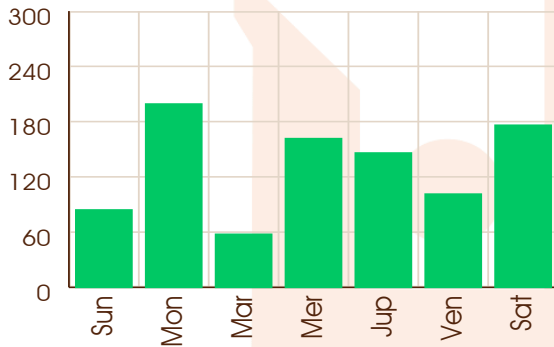

Shadbala Graphs

Kala Bala

Horoscope by

ASTRO GIBIL

(Jyotish Acharya, P.G. Diploma & Masters in Vedic Astrology)

Call: 011 6927 2971 | WhatsApp: 011 6927 2971

www.astrogibil.in