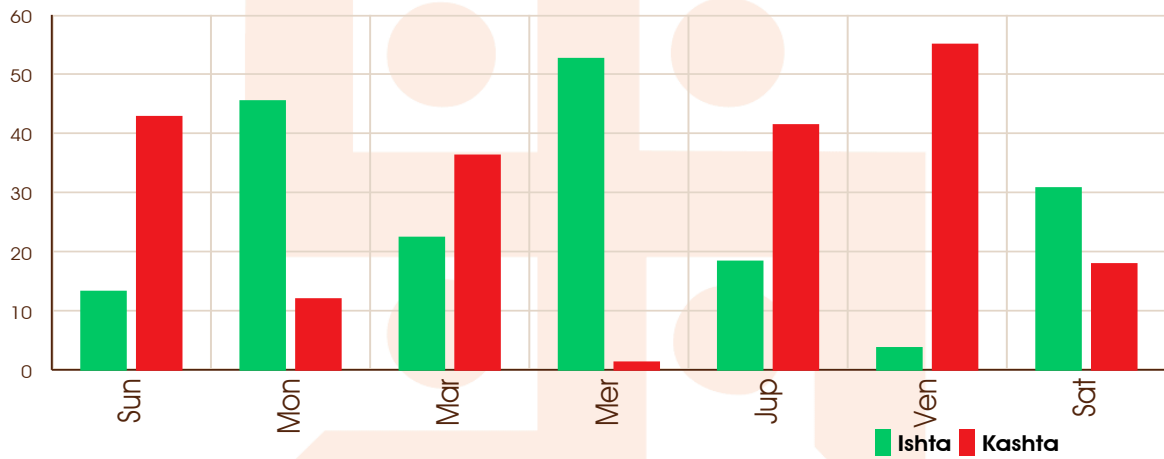

Horoscope by

ASTRO GIBIL

(Jyotish Acharya, P.G. Diploma & Masters in Vedic Astrology)

Call: 011 6927 2971 | WhatsApp: 011 6927 2971

www.astrogibil.in

Shadbala and Bhavabala Graphs

ShadBala in rupas

Ishta - Kashta Phala