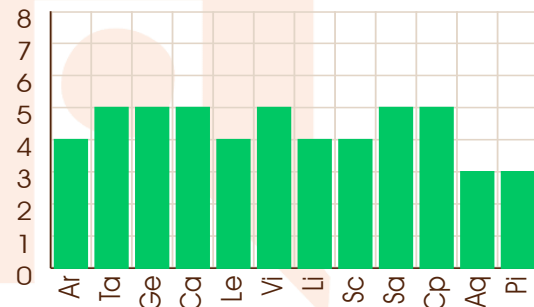

Bhinnashtak Graphs

Venus

Horoscope by

ASTRO GIBIL

(Jyotish Acharya, P.G. Diploma & Masters in Vedic Astrology)

Call: 011 6927 2971 | WhatsApp: 011 6927 2971

www.astrogibil.in