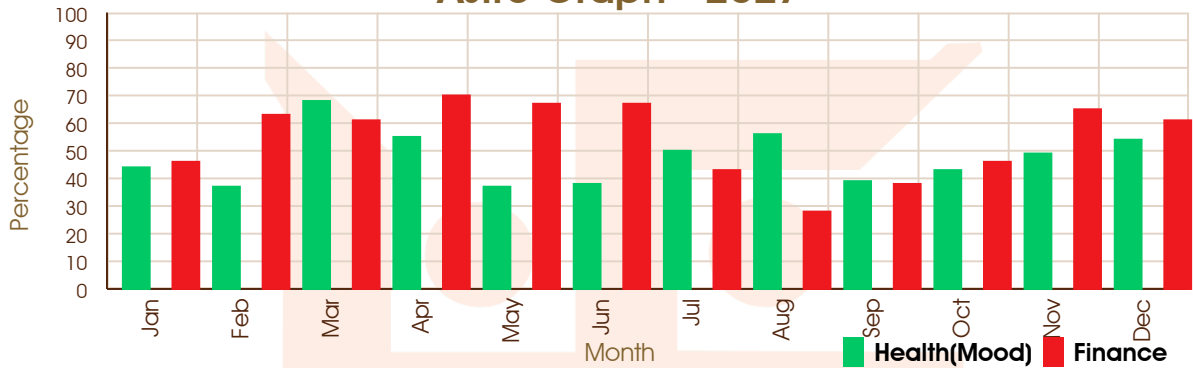

Astro Graph - 2026

Astro Graph - 2027

Astro Graph - 2028

Astro Graph - 2029

Horoscope by

ASTRO GIBIL

(Jyotish Acharya, P.G. Diploma & Masters in Vedic Astrology)

Call: 011 6927 2971 | WhatsApp: 011 6927 2971