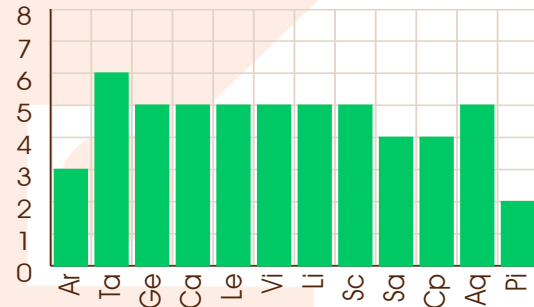

Bhinnashtak Graphs

Mercury

Horoscope by

ASTRO GIBIL

(Jyotish Acharya, P.G. Diploma & Masters in Vedic Astrology)

Call: 011 6927 2971 | WhatsApp: 011 6927 2971

www.astrogibil.in