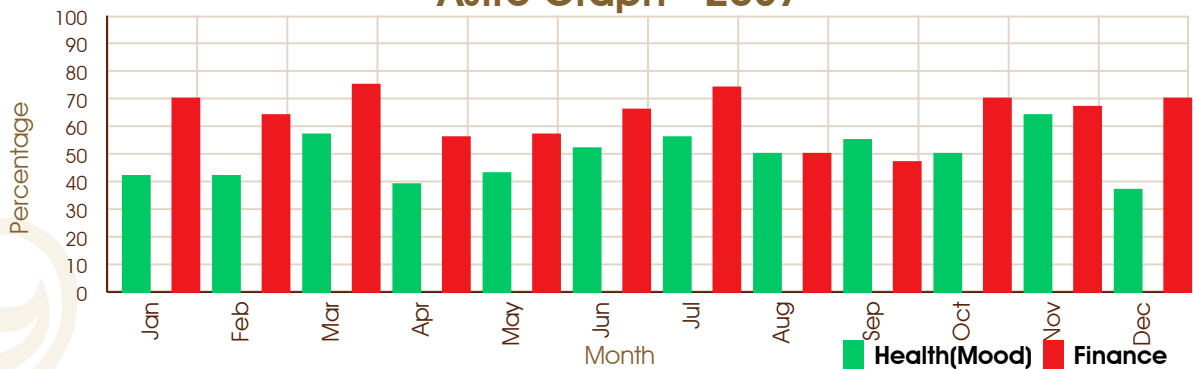

Call: 011 6927 2971 | WhatsApp: 011 6927 2971

www.astrogibil.in

Astro Graph - 2034

Astro Graph - 2035

Astro Graph - 2036

Astro Graph - 2037

Horoscope by

ASTRO GIBIL