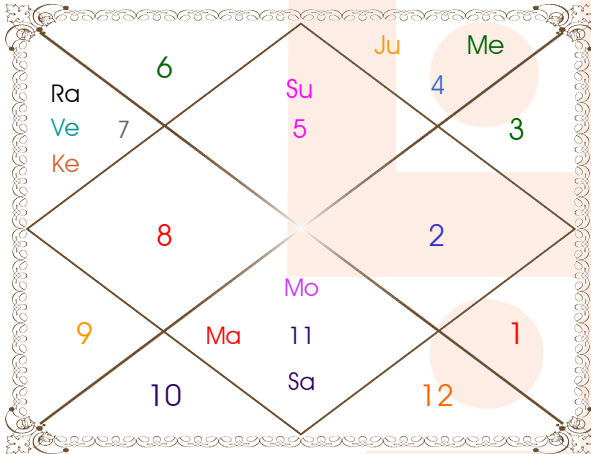

For Coborns

Panchamsa Chart