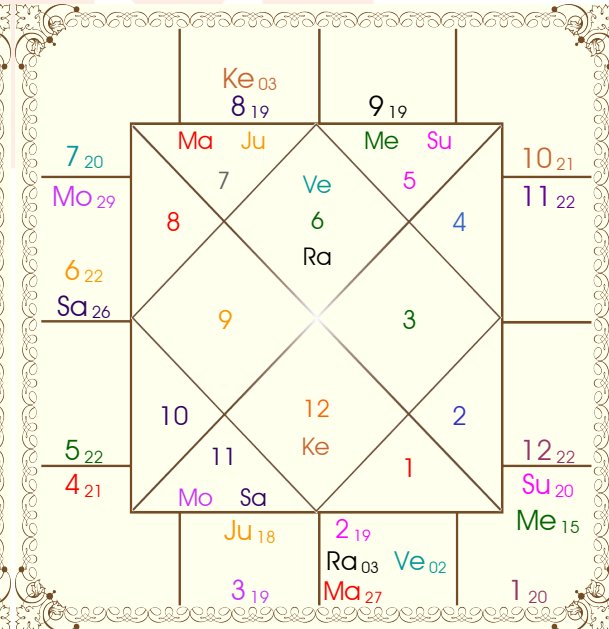

Cusp Chart

Horoscope by

ASTRO GOBIL

(Jyotish Acharya, P.G. Diploma & Masters in Vedic Astrology)

Call: 011 6927 2971 | WhatsApp: 011 6927 2971

www.astrogobil.in