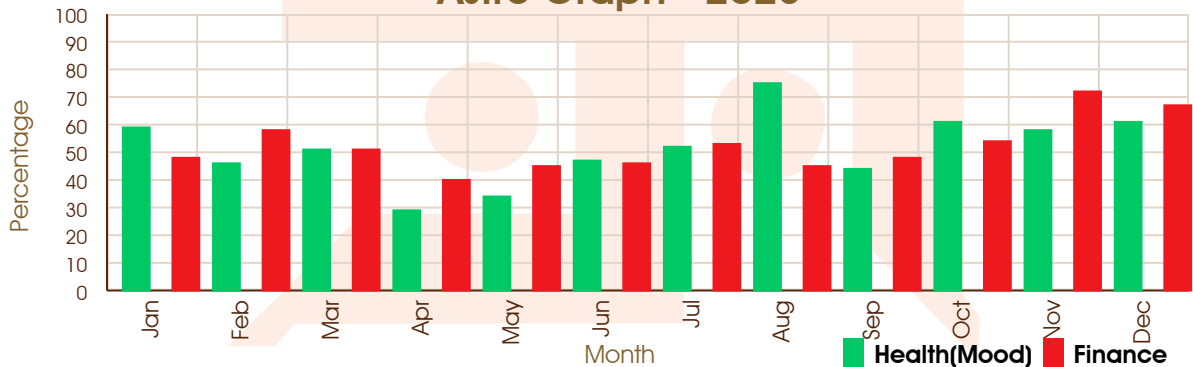

Astro Graph - 2026

Astro Graph - 2027

Astro Graph - 2028

Astro Graph - 2029

Horoscope by

ASTRO GIBIL

(Jyotish Acharya, P.G. Diploma & Masters in Vedic Astrology)

Call: 011 6927 2971 | WhatsApp: 011 6927 2971