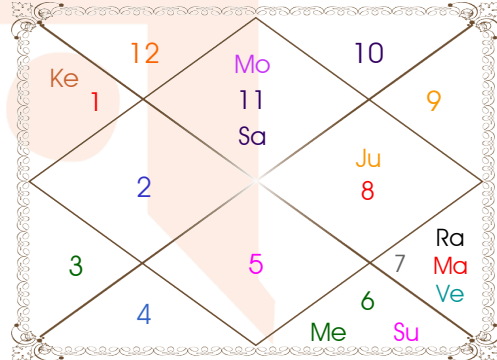

R-Retrograde S-Stationary

C- Combust D-Deep Combust

Rahu : True

Lahiri Ayanamsa : 23:48:00

Lagna-Chalit

Moon Chart

Navamsa Chart

Horoscope by

ASTRO GIBIL

(Jyotish Acharya, P.G. Diploma & Masters in Vedic Astrology)

Call: 011 6927 2971 | WhatsApp: 011 6927 2971

www.astrogibil.in

Chalit And Nirayana Bhava Chalit

Chalit Degree

Bhava	Bhava Start	Bhava Middle	Cusp	Rasi	Degree
1	Virgo 05:10:20	Virgo 20:07:38	1	Virgo	20:07:38
2	Libra 05:10:20	Libra 20:13:01	2	Libra	18:59:48
3	Scorpio 05:15:43	Scorpio 20:18:25	3	Scorpio	19:18:32
4	Sagittarius 05:21:07	Sagittarius 20:23:48	4	Sagittarius	20:23:48
5	Capricorn 05:21:07	Capricorn 20:18:25	5	Capricorn	21:46:17
6	Aquarius 05:15:43	Aquarius 20:13:01	6	Aquarius	22:14:22
7	Pisces 05:10:20	Pisces 20:07:38	7	Pisces	20:07:38
8	Aries 05:10:20	Aries 20:13:01	8	Aries	18:59:48
9	Taurus 05:15:43	Taurus 20:18:25	9	Taurus	19:18:32
10	Gemini 05:21:07	Gemini 20:23:48	10	Gemini	20:23:48
11	Cancer 05:21:07	Cancer 20:18:25	11	Cancer	21:46:17
12	Leo 05:15:43	Leo 20:13:01	12	Leo	22:14:22