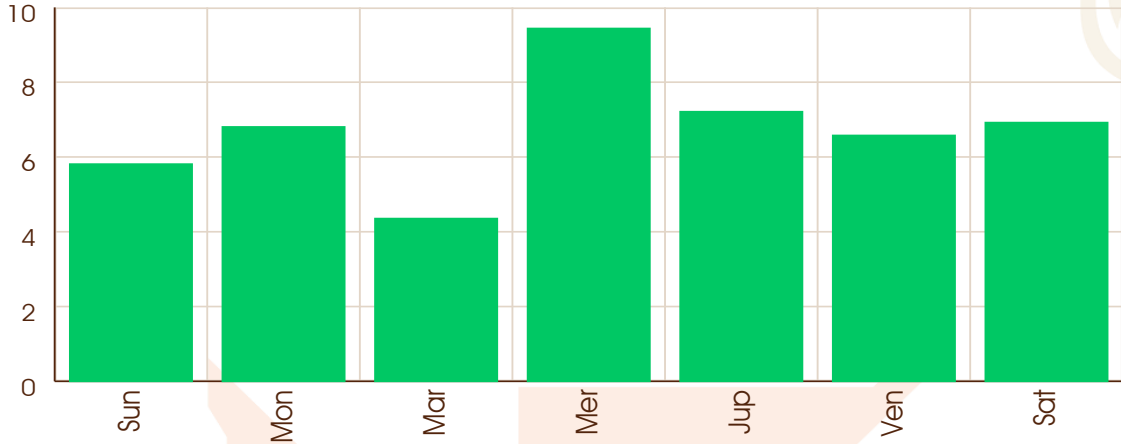

Horoscope by

ASTRO GIBIL

(Jyotish Acharya, P.G. Diploma & Masters in Vedic Astrology)

Call: 011 6927 2971 | WhatsApp: 011 6927 2971

www.astrogibil.in

Shadbala and Bhavabala Graphs

ShadBala in rupas

Ishta - Kashta Phala