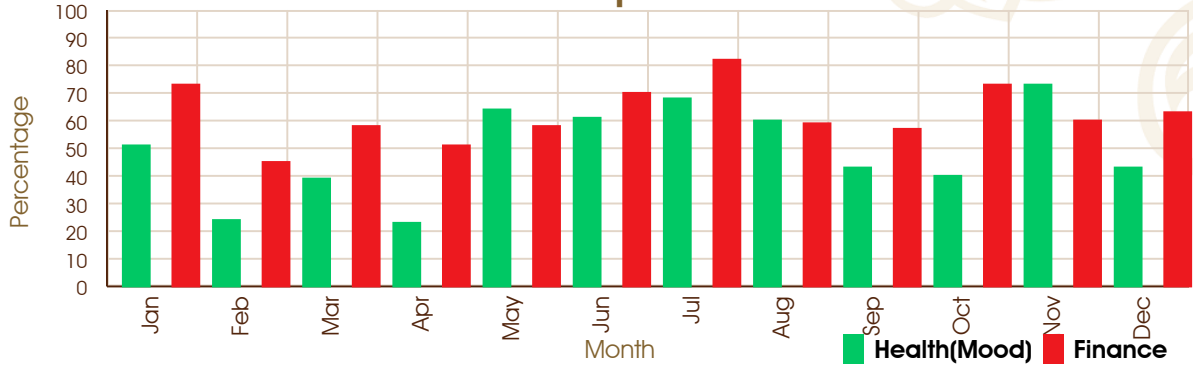

Astro Graph - 2030