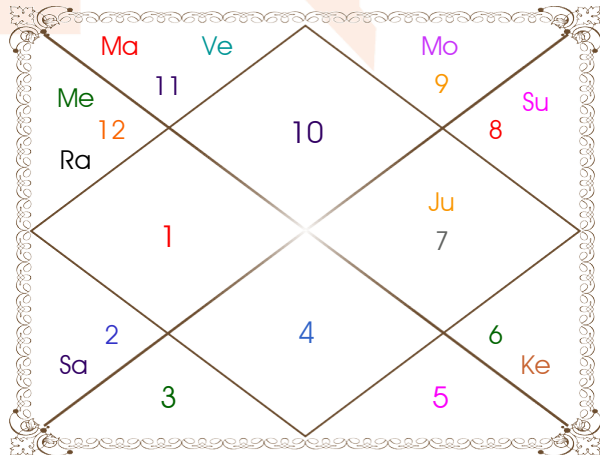

www.astrogibil.in

ShodashVarga Charts

Chaturvimsamsa Chart

For Education and Study

Saptavimsamsa Chart

For Strength and Stamina

Trimsamsa Chart

For Evil Effects

Khavedamsa Chart

For Well Being

Akshavedamsa Chart

For All Positions

Shastiamsa Chart

For All Positions

Horoscope by

ASTRO GIBIL