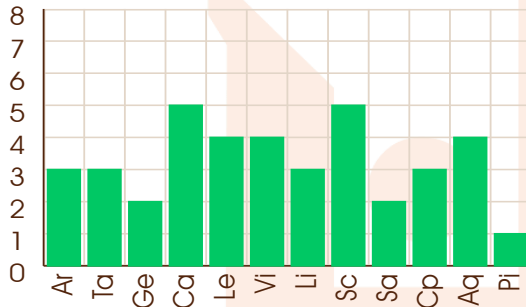

Bhinnashtak Graphs

Mars

Horoscope by

ASTRO GIBIL

(Jyotish Acharya, P.G. Diploma & Masters in Vedic Astrology)

Call: 011 6927 2971 | WhatsApp: 011 6927 2971

www.astrogibil.in