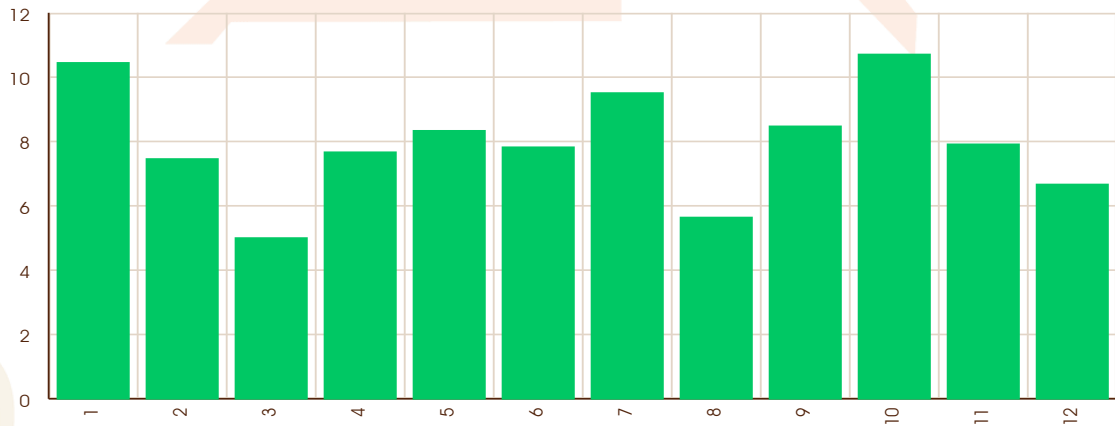

Bhavabala in rupas

Horoscope by

ASTRO GOBIL

(Jyotish Acharya, P.G. Diploma & Masters in Vedic Astrology)

Call: 011 6927 2971 | WhatsApp: 011 6927 2971

www.astrogobil.in