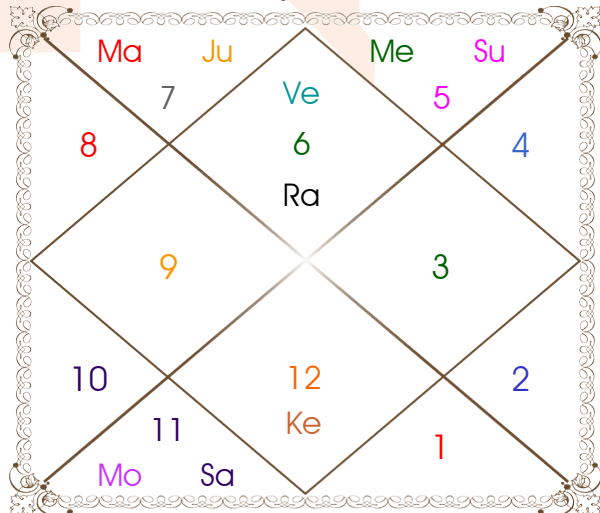

ASTRO GIBIL

(Jyotish Acharya, P.G. Diploma & Masters in Vedic Astrology)

Call: 011 6927 2971 | WhatsApp: 011 6927 2971

www.astrogibil.in

Chalit And Nirayana Bhava Chalit

Chalit Degree

Bhava	Bhava Start	Bhava Middle	Cusp	Rasi	Degree
1	Virgo 05:10:20	Virgo 20:07:38	1	Virgo	20:07:38
2	Libra 05:10:20	Libra 20:13:01	2	Libra	18:59:48
3	Scorpio 05:15:43	Scorpio 20:18:25	3	Scorpio	19:18:32
4	Sagittarius 05:21:07	Sagittarius 20:23:48	4	Sagittarius	20:23:48
5	Capricorn 05:21:07	Capricorn 20:18:25	5	Capricorn	21:46:17
6	Aquarius 05:15:43	Aquarius 20:13:01	6	Aquarius	22:14:22
7	Pisces 05:10:20	Pisces 20:07:38	7	Pisces	20:07:38
8	Aries 05:10:20	Aries 20:13:01	8	Aries	18:59:48
9	Taurus 05:15:43	Taurus 20:18:25	9	Taurus	19:18:32
10	Gemini 05:21:07	Gemini 20:23:48	10	Gemini	20:23:48
11	Cancer 05:21:07	Cancer 20:18:25	11	Cancer	21:46:17
12	Leo 05:15:43	Leo 20:13:01	12	Leo	22:14:22

Nirayana Bhava Chalit

Tara Chakra

Janma	Sampat	Vipat	Kshem	Pratyari	Saadhak	Vadha	Mitra	Atimitra
P Bhad	U Bhad	Revati	Asvini	Bharani	Krittika	Rohini	Mrgsra	Ardra
Punrvsu	Pushya	Aslesa	Magha	P Phal	U Phal	Hasta	Chitra	Svati
Visakha	Anuradha	Jyestha	Moola	P Sadha	U Sadha	Sravna	Dhanish	Satbisha

Chalit Chart

Cusp Chart

Horoscope by

ASTRO GIBIL

(Jyotish Acharya, P.G. Diploma & Masters in Vedic Astrology)

Call: 011 6927 2971 | WhatsApp: 011 6927 2971

www.astrogibil.in

Karaka, Avastha, Rashmi