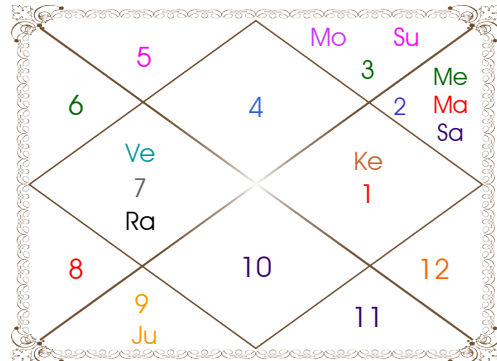

R-Retrograde S-Stationary

C- Combust D-Deep Combust

Rahu : True

Lahiri Ayanamsa : 23:48:00

Lagna-Chalit

Moon Chart

Navamsa Chart

Horoscope by

ASTRO GIBIL

(Jyotish Acharya, P.G. Diploma & Masters in Vedic Astrology)

Call: 011 6927 2971 | WhatsApp: 011 6927 2971

www.astrogibil.in

Chalit And Nirayana Bhava Chalit

Chalit Degree

Bhava	Bhava Start	Bhava Middle	Cusp	Rasi	Degree
1	Virgo 05:10:20	Virgo 20:07:38	1	Virgo	20:07:38
2	Libra 05:10:20	Libra 20:13:01	2	Libra	18:59:48
3	Scorpio 05:15:43	Scorpio 20:18:25	3	Scorpio	19:18:32
4	Sagittarius 05:21:07	Sagittarius 20:23:48	4	Sagittarius	20:23:48
5	Capricorn 05:21:07	Capricorn 20:18:25	5	Capricorn	21:46:17
6	Aquarius 05:15:43	Aquarius 20:13:01	6	Aquarius	22:14:22
7	Pisces 05:10:20	Pisces 20:07:38	7	Pisces	20:07:38
8	Aries 05:10:20	Aries 20:13:01	8	Aries	18:59:48
9	Taurus 05:15:43	Taurus 20:18:25	9	Taurus	19:18:32
10	Gemini 05:21:07	Gemini 20:23:48	10	Gemini	20:23:48
11	Cancer 05:21:07	Cancer 20:18:25	11	Cancer	21:46:17
12	Leo 05:15:43	Leo 20:13:01	12	Leo	22:14:22