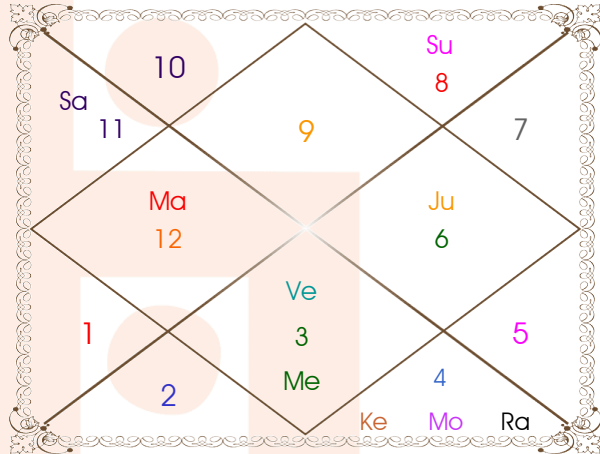

For Strength and Stamina

Khavedamsa Chart