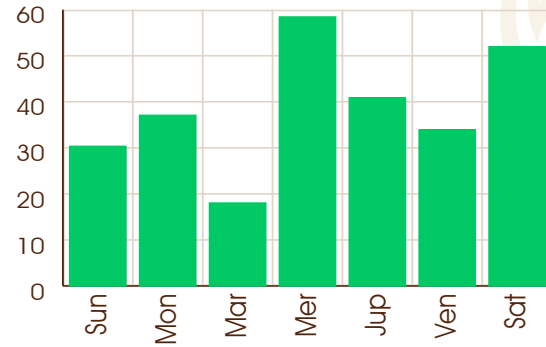

Horoscope by

ASTRO GIBIL

(Jyotish Acharya, P.G. Diploma & Masters in Vedic Astrology)

Call: 011 6927 2971 | WhatsApp: 011 6927 2971

www.astrogibil.in

Shadbala Graphs

Sthan Bala

Dig Bala