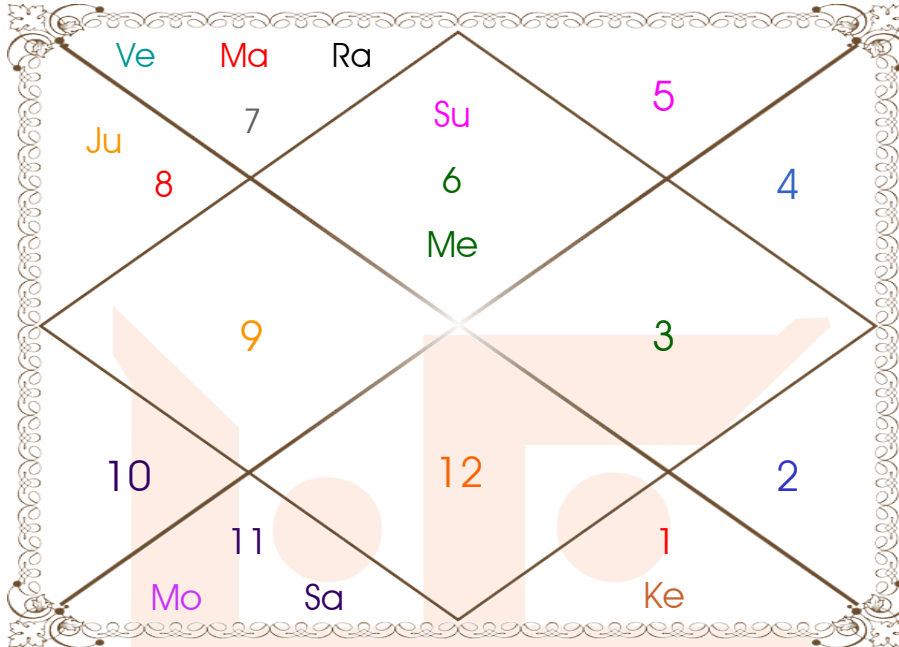

Horoscope by

ASTRO GOBIL

(Jyotish Acharya, P.G. Diploma & Masters in Vedic Astrology)

Call: 011 6927 2971 | WhatsApp: 011 6927 2971

www.astrogobil.in

Birth Charts

Lagna Chart

Moon Chart

Horoscope by

ASTRO GOBIL

(Jyotish Acharya, P.G. Diploma & Masters in Vedic Astrology)

Call: 011 6927 2971 | WhatsApp: 011 6927 2971

www.astrogobil.in

Lagna Charts and Dasha

Lagna Chart

Lagna Chart