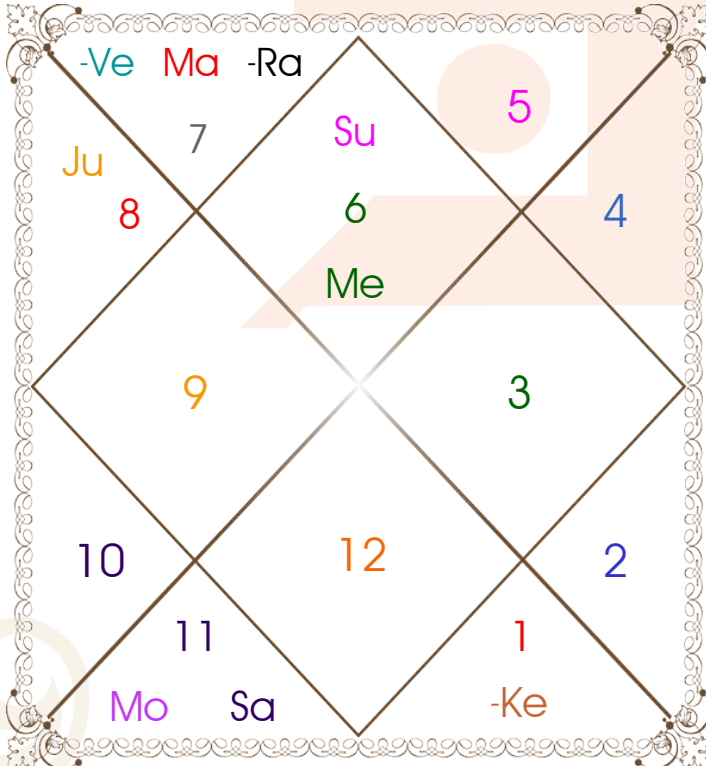

Planetary Degrees and their Positions

Pl	R	C	Rasi	Degree	Speed	Nak	Pad	No.	RL	NL	Sub	Dignity
Asc			Vir	20:07:38	324:59:13	Hasta	4	13	Mer	Mon	Ket	---
Sun			Vir	19:27:51	00:59:09	Hasta	3	13	Mer	Mon	Mer	NuSign
Mon			Aqu	29:15:13	13:25:42	P Bhad	3	25	Sat	Jup	Sun	NuSign
Mar			Lib	26:24:00	00:41:54	Visakha	2	16	Ven	Jup	Ket	NuSign
Mer	R	C	Vir	15:21:13	01:03:35	Hasta	2	13	Mer	Mon	Jup	Moltrikn
Jup			Scor	17:36:59	00:09:54	Jyestha	1	18	Mar	Mer	Mer	FrSign
Ven			Lib	02:04:26	01:14:40	Chitra	3	14	Ven	Mar	Ket	Moltrikn
Sat	R		Aqu	25:53:20	00:04:01	P Bhad	2	25	Sat	Jup	Ket	OwnSign
Rah	R		Lib	02:41:37	00:01:34	Chitra	3	14	Ven	Mar	Ven	FrSign
Ket	R		Ari	02:41:37	00:01:34	Asvini	1	1	Mar	Ket	Ven	FrSign
Ura			Cap	02:43:34	00:00:02	U Sadha	2	21	Sat	Sun	Jup	---
Nep			Sag	28:58:31	00:00:04	U Sadha	1	21	Jup	Sun	Mar	---
Plu			Scor	04:58:01	00:01:49	Anuradha	1	17	Mar	Sat	Sat	---
Mid Heaven			Gem	20:23:48	--	Punrvsu	--	7	Mer	Jup	Jup	--

R-Retrograde S-Stationary

C- Combust D-Deep Combust

Rahu : True

Lahiri Ayanamsa : 23:48:00

Lagna-Chalit