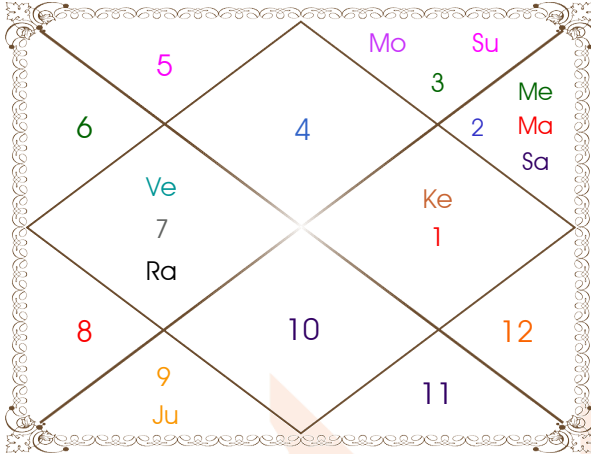

ShodashVarga Charts

Navamsa Chart