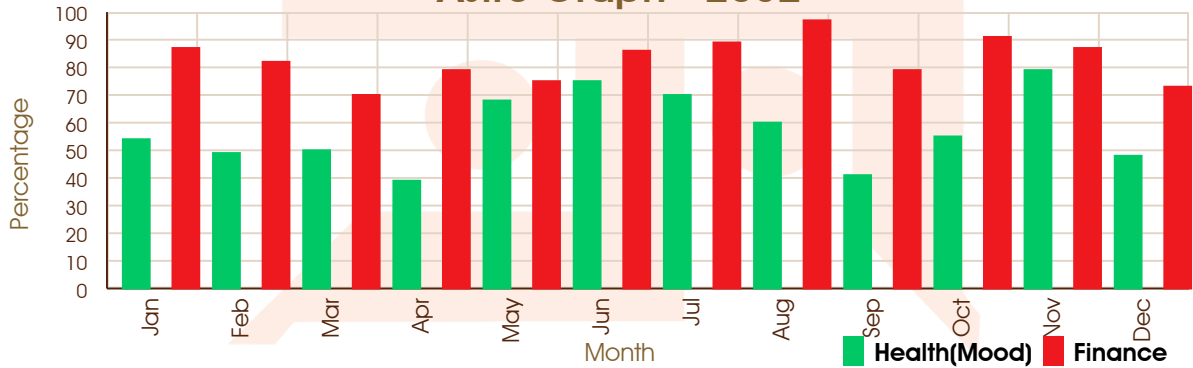

Astro Graph - 2032