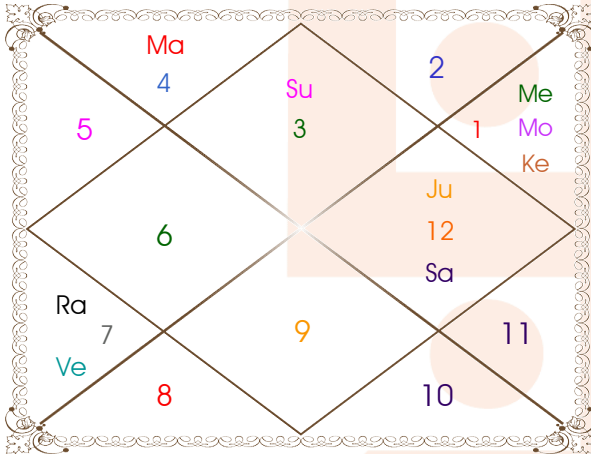

Ashtamsa Chart

For Longevity

Horoscope by

ASTRO GIBIL

(Jyotish Acharya, P.G. Diploma & Masters in Vedic Astrology)

Call: 011 6927 2971 | WhatsApp: 011 6927 2971

www.astrogibil.in

ShodashVarga Charts

Navamsa Chart

For Spouse

Dasamamsa Chart

For Power and Position

Ekadasamsa Chart

For Gains and Profits

Dwadasamsa Chart

For Parents

Shodasamsa Chart

For Conveyance

Vimsamsa Chart

For Prayer and Worship

Horoscope by

ASTRO GIBIL

(Jyotish Acharya, P.G. Diploma & Masters in Vedic Astrology)

Call: 011 6927 2971 | WhatsApp: 011 6927 2971