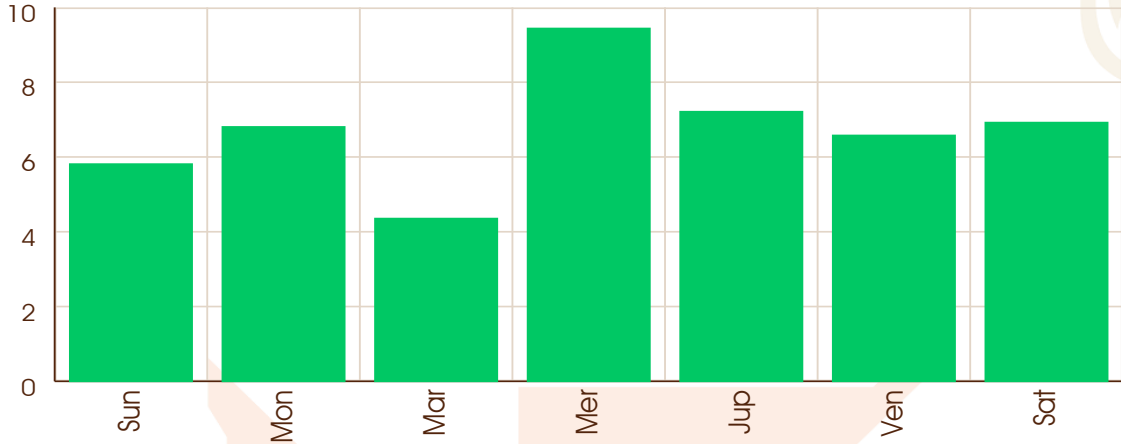

# Shadbala and Bhavabala Graphs

ShadBala in rupas

Ishta - Kashta Phala

Bhavabala in rupas

Horoscope by

**ASTRO GOBIL**

( Jyotish Acharya, P.G. Diploma & Masters in Vedic Astrology )

[www.pramogh.com](http://www.pramogh.com)