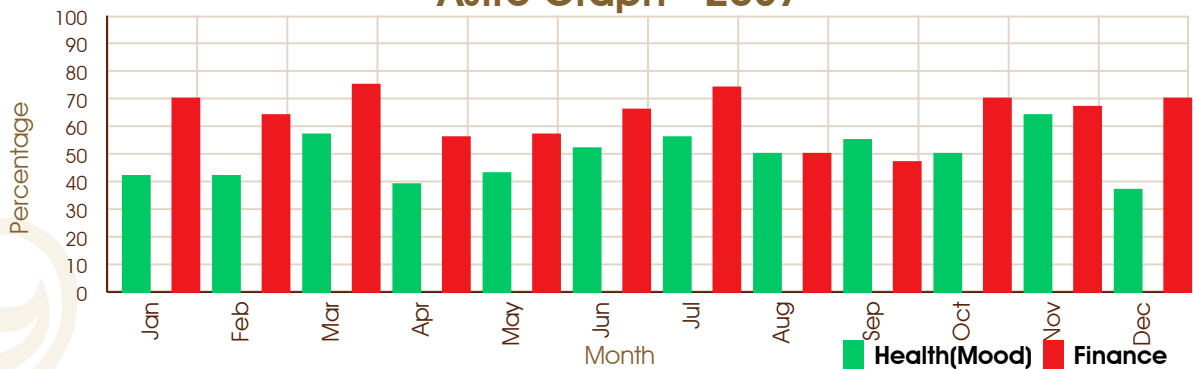

Astro Graph - 2037

Horoscope by

ASTRO GIBIL

(Jyotish Acharya, P.G. Diploma & Masters in Vedic Astrology)

www.pramogh.com

PRAMOGH