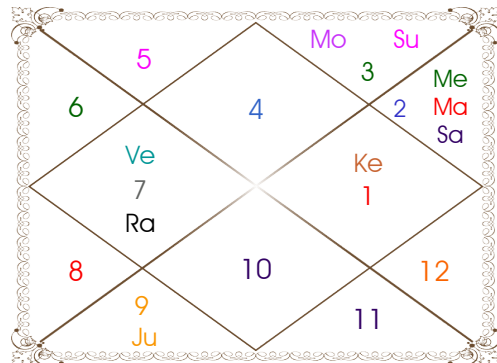

# Planetary Degrees and their Positions

Pl	R	C	Rasi	Degree	Speed	Nak	Pad	No.	RL	NL	Sub	Dignity
Asc			Vir	20:07:38	324:59:13	Hasta	4	13	Mer	Mon	Ket	---
Sun			Vir	19:27:51	00:59:09	Hasta	3	13	Mer	Mon	Mer	NuSign
Mon			Aqu	29:15:13	13:25:42	P Bhad	3	25	Sat	Jup	Sun	NuSign
Mar			Lib	26:24:00	00:41:54	Visakha	2	16	Ven	Jup	Ket	NuSign
Mer	R	C	Vir	15:21:13	01:03:35	Hasta	2	13	Mer	Mon	Jup	Moltrikn
Jup			Scor	17:36:59	00:09:54	Jyestha	1	18	Mar	Mer	Mer	FrSign
Ven			Lib	02:04:26	01:14:40	Chitra	3	14	Ven	Mar	Ket	Moltrikn
Sat	R		Aqu	25:53:20	00:04:01	P Bhad	2	25	Sat	Jup	Ket	OwnSign
Rah	R		Lib	02:41:37	00:01:34	Chitra	3	14	Ven	Mar	Ven	FrSign
Ket	R		Ari	02:41:37	00:01:34	Asvini	1	1	Mar	Ket	Ven	FrSign
Ura			Cap	02:43:34	00:00:02	U Sadha	2	21	Sat	Sun	Jup	---
Nep			Sag	28:58:31	00:00:04	U Sadha	1	21	Jup	Sun	Mar	---
Plu			Scor	04:58:01	00:01:49	Anuradha	1	17	Mar	Sat	Sat	---
Mid Heaven			Gem	20:23:48	--	Punrvsu	--	7	Mer	Jup	Jup	--

R-Retrograde S-Stationary

C- Combust D-Deep Combust

Rahu : True

Lahiri Ayanamsa : 23:48:00

Lagna-Chalit

Moon Chart

Navamsa Chart

Horoscope by