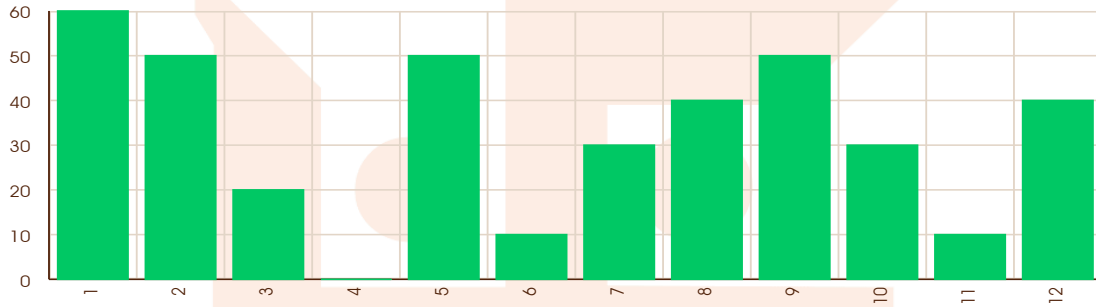

Bhava Dig Bala