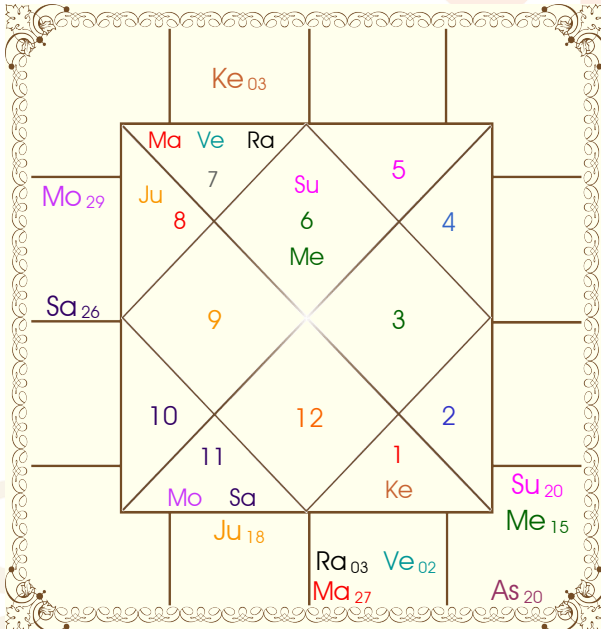

K P System

Balance of Dasa : Jupiter 4 Years 9 Months 6 Days

Planet							Nirayana Bhava							
Pln	R	Sign	Degree	RL	NL	Sb	SS	Hse	Sign	Degree	RL	NL	Sb	SS
Sun		Vir	19:34:13	Mer	Mon	Mer	Sat	1	Vir	20:13:59	Mer	Mon	Ket	Sat
Mon		Aqu	29:21:34	Sat	Jup	Sun	Ven	2	Lib	19:06:09	Ven	Rah	Mon	Ven
Mar		Lib	26:30:21	Ven	Jup	Ket	Mer	3	Sco	19:24:53	Mar	Mer	Ven	Ven
Mer	R	Vir	15:27:35	Mer	Mon	Jup	Rah	4	Sag	20:30:10	Jup	Ven	Jup	Sat
Jup		Sco	17:43:21	Mar	Mer	Mer	Rah	5	Cap	21:52:38	Sat	Mon	Ven	Sat
Ven		Lib	02:10:47	Ven	Mar	Ket	Mar	6	Aqu	22:20:43	Sat	Jup	Sat	Mer
Sat	R	Aqu	25:59:41	Sat	Jup	Ket	Mon	7	Pis	20:13:59	Jup	Mer	Ven	Rah
Rah	R	Lib	02:47:58	Ven	Mar	Ven	Ven	8	Ari	19:06:09	Mar	Ven	Rah	Mer
Ket	R	Ari	02:47:58	Mar	Ket	Ven	Mer	9	Tau	19:24:53	Ven	Mon	Mer	Sat
Ura		Cap	02:49:55	Sat	Sun	Jup	Rah	10	Gem	20:30:10	Mer	Jup	Jup	Sat
Nep		Sag	29:04:52	Jup	Sun	Mar	Ven	11	Can	21:52:38	Mon	Mer	Sun	Sat
Plu		Sco	05:04:22	Mar	Sat	Sat	Rah	12	Leo	22:20:43	Sun	Ven	Sat	Mer

KP Ayanamsa : 23:41:38

Fortuna : Pisces 00:01:20

Lagna Chart