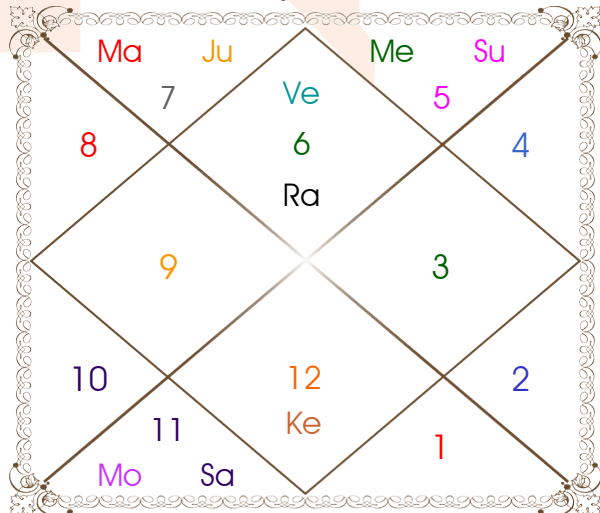

Cusp Chart

Horoscope by

ASTRO GOBIL

(Jyotish Acharya, P.G. Diploma & Masters in Vedic Astrology)

www.pramogh.com

PRAMOGH