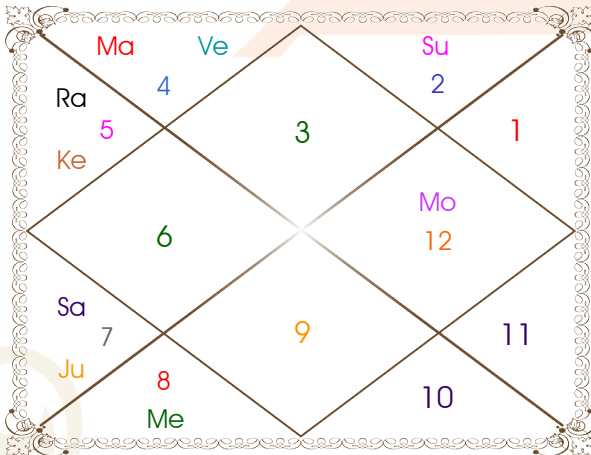

For Evil Effects

Akshavedamsa Chart

For All Positions