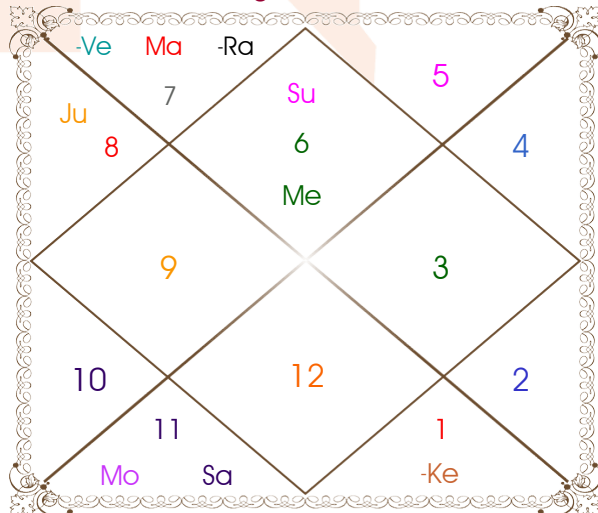

Lagna-Chalit

Horoscope by

ASTRO GOBIL

(Jyotish Acharya, P.G. Diploma & Masters in Vedic Astrology)

www.pramogh.com

PRAMOGH