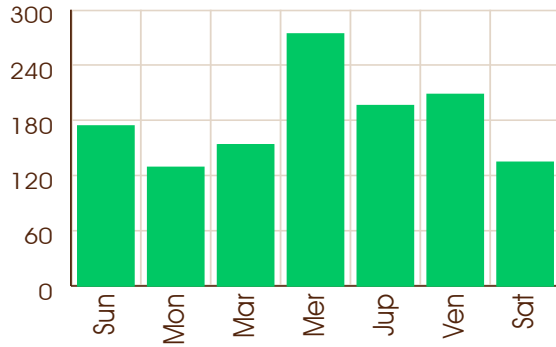

Shadbala Graphs

Sthan Bala