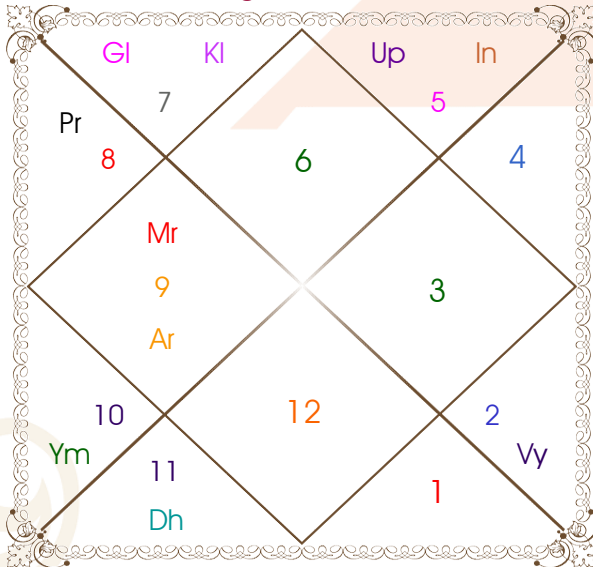

Upagrahas & Arudha

Upagraha	Ab	Sign	Degree	Exal	Plac	Nakshatra	Pad	No.
Ascendent	As	Vir	20:07:38	---	---	Hasta	4	13
Gulika	Gl	Lib	08:40:34	---	---	Svati	1	15
Kaal	Kl	Lib	27:48:59	---	---	Visakha	3	16
Mrityu	Mr	Sag	06:58:46	---	---	Moola	3	19
Yamghantk	Ym	Cap	23:00:55	---	---	Sravna	4	22
Ardhprahar	Ar	Sag	28:11:11	---	---	U Sadha	1	21
Dhooma	Dh	Aqu	02:47:51	Dbl	---	Dhanish	3	23
Vyatipat	Vy	Tau	27:12:09	Dbl	---	Mrgsra	2	5
Parivesha	Pr	Sco	27:12:09	---	---	Jyestha	4	18
Indrachapa	In	Leo	02:47:51	---	---	Magha	1	10
Upaketu	Up	Leo	19:27:51	Dbl	---	P Phal	2	11

Pranpada	:	Aqu	21:38:38	Karkamsha Lagna:	Gem	23:16:53	
Bhava Lagna	:	Vir	21:44:10	Hora Lagna	:	Vir	23:20:43
Ghati Lagna	:	Vir	27:30:33	Varnada Lagna	:	Ari	16:31:39

Upagraha Chart