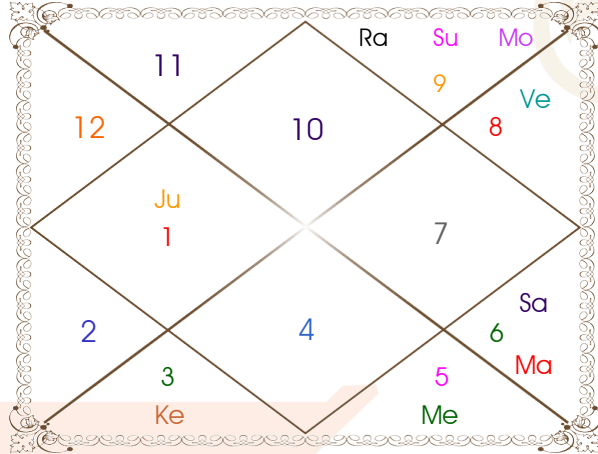

# ShodashVarga Charts

**Chaturvimsamsa Chart**

For Education and Study

**Saptavimsamsa Chart**

For Strength and Stamina

**Trimsamsa Chart**

For Evil Effects

**Khavedamsa Chart**