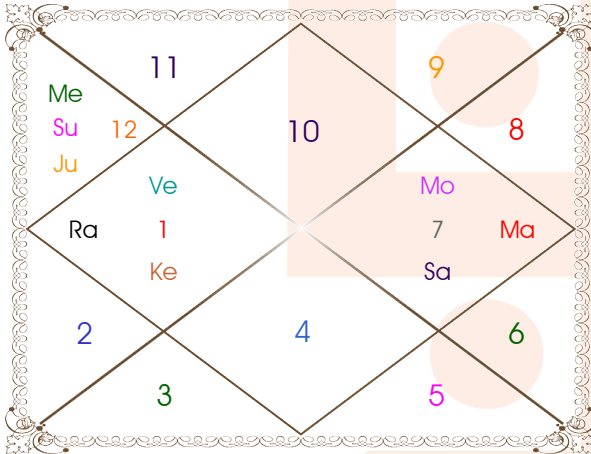

# ShodashVarga Charts

**Chaturvimsamsa Chart**

For Education and Study

**Saptavimsamsa Chart**

For Strength and Stamina

**Trimsamsa Chart**

For Evil Effects

**Khavedamsa Chart**