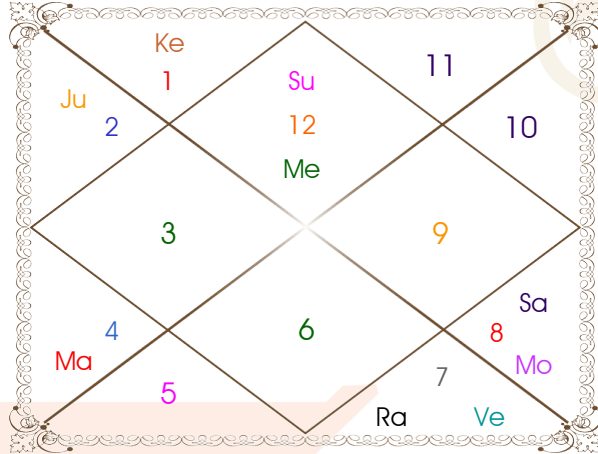

Chaturthamsa Chart