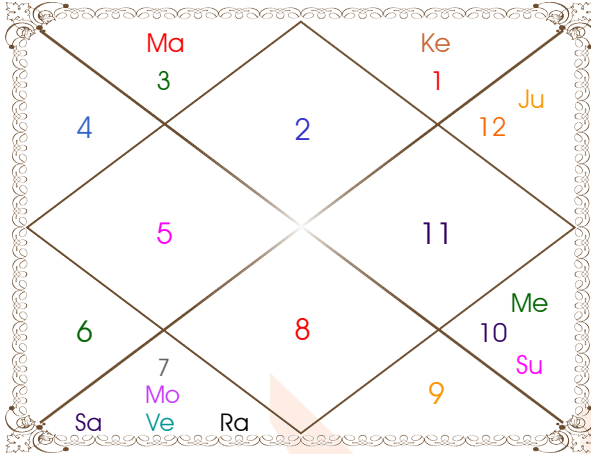

ShodashVarga Charts

Dreshkana Chart