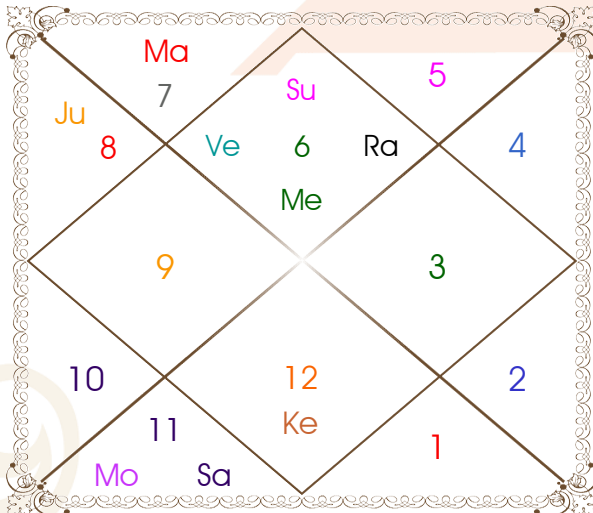

Chalit And Nirayana Bhava Chalit

Chalit Degree

Bhava	Bhava Start	Bhava Middle	Cusp	Rasi	Degree
1	Virgo 05:10:20	Virgo 20:07:38	1	Virgo	20:07:38
2	Libra 05:10:20	Libra 20:13:01	2	Libra	18:59:48
3	Scorpio 05:15:43	Scorpio 20:18:25	3	Scorpio	19:18:32
4	Sagittarius 05:21:07	Sagittarius 20:23:48	4	Sagittarius	20:23:48
5	Capricorn 05:21:07	Capricorn 20:18:25	5	Capricorn	21:46:17
6	Aquarius 05:15:43	Aquarius 20:13:01	6	Aquarius	22:14:22
7	Pisces 05:10:20	Pisces 20:07:38	7	Pisces	20:07:38
8	Aries 05:10:20	Aries 20:13:01	8	Aries	18:59:48
9	Taurus 05:15:43	Taurus 20:18:25	9	Taurus	19:18:32
10	Gemini 05:21:07	Gemini 20:23:48	10	Gemini	20:23:48
11	Cancer 05:21:07	Cancer 20:18:25	11	Cancer	21:46:17
12	Leo 05:15:43	Leo 20:13:01	12	Leo	22:14:22

Nirayana Bhava Chalit

Tara Chakra

Janma	Sampat	Vipat	Kshem	Pratyari	Saadhak	Vadha	Mitra	Atimitra
P Bhad	U Bhad	Revati	Asvini	Bharani	Krittika	Rohini	Mrgsra	Ardra
Punrvsu	Pushya	Aslesa	Magha	P Phal	U Phal	Hasta	Chitra	Svati
Visakha	Anuradha	Jyestha	Moola	P Sadha	U Sadha	Sravna	Dhanish	Satbisha

Chalit Chart