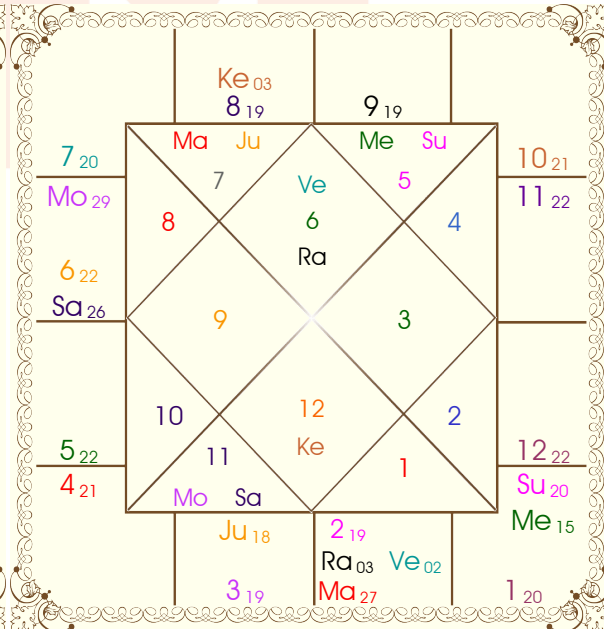

Cusp Chart

Horoscope by

ASTRO GOBIL

(Jyotish Acharya, P.G. Diploma & Masters in Vedic Astrology)

www.pramogh.com

PRAMOGH