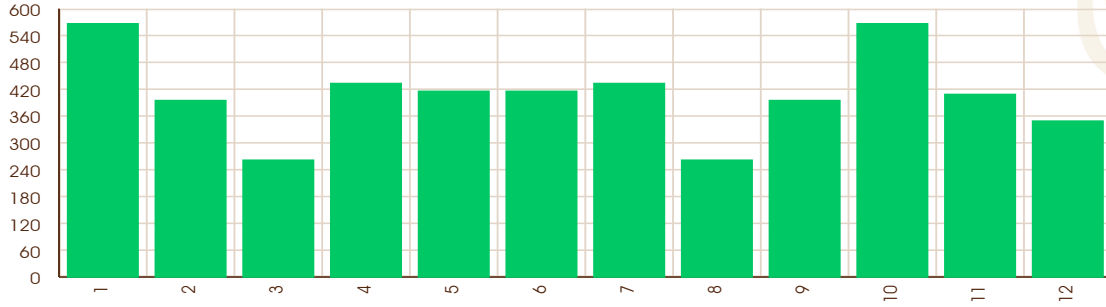

BhavaBala Graphs

Bhavadipati Bala