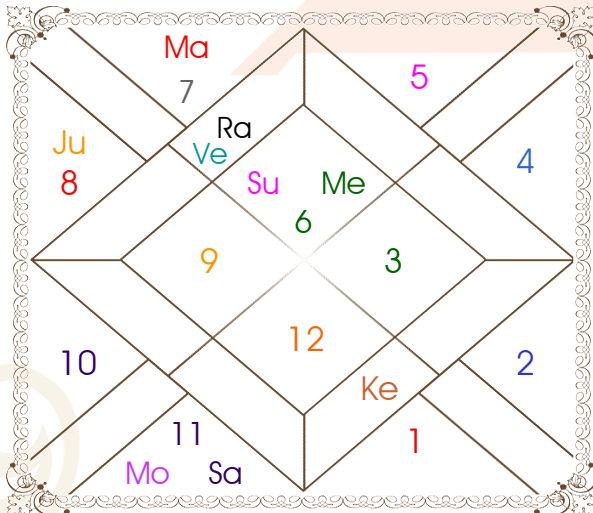

Karka,Avastha,Rashmi

Planet	----- Karaka -----		----- Avastha -----		Kiran Rashmi	Planet Power	
	Char	Sthir	Baladi	Deeptadi Shayanadi			
Sun	Matra	Pitra	Kumar	Nipidit	Sayana	0.57	17 %
Mon	Atma	Matra	Mrit	Shakt	Sayana	2.91	42 %
Mar	Amatyaa	Bhratra	Mrit	Shant	Sabha	1.23	31 %
Mer	Gyati	Gyati	Yuva	Vikal	Netrapani	0.00	60 %
Jup	Putra	Dhan	Yuva	Mudit	Sabha	2.46	35 %
Ven	Kalatra	Kalatra	Bala	Swastha	Sabha	0.45	31 %
Sat	Bhratra	Ayush	Mrit	Swastha	Netrapani	2.25	55 %
Rah	---	Gyan	Bala	Mudit	Kautuka	0.00	16 %
Ket	---	Moksh	Bala	Mudit	Prakasana	0.00	16 %
Total					9.87		

Tara Chakra

Janma	Sampat	Vipat	Kshem	Pratyari	Saadhak	Vadha	Mitra	Atimitra
P Bhad	U Bhad	Revati	Asvini	Bharani	Krittika	Rohini	Mrgsra	Ardra
Punrvsu	Pushya	Aslesa	Magha	P Phal	U Phal	Hasta	Chitra	Svati
Visakha	Anuradha	Jyestha	Moola	P Sadha	U Sadha	Sravna	Dhanish	Satbisha

Chalit Chart