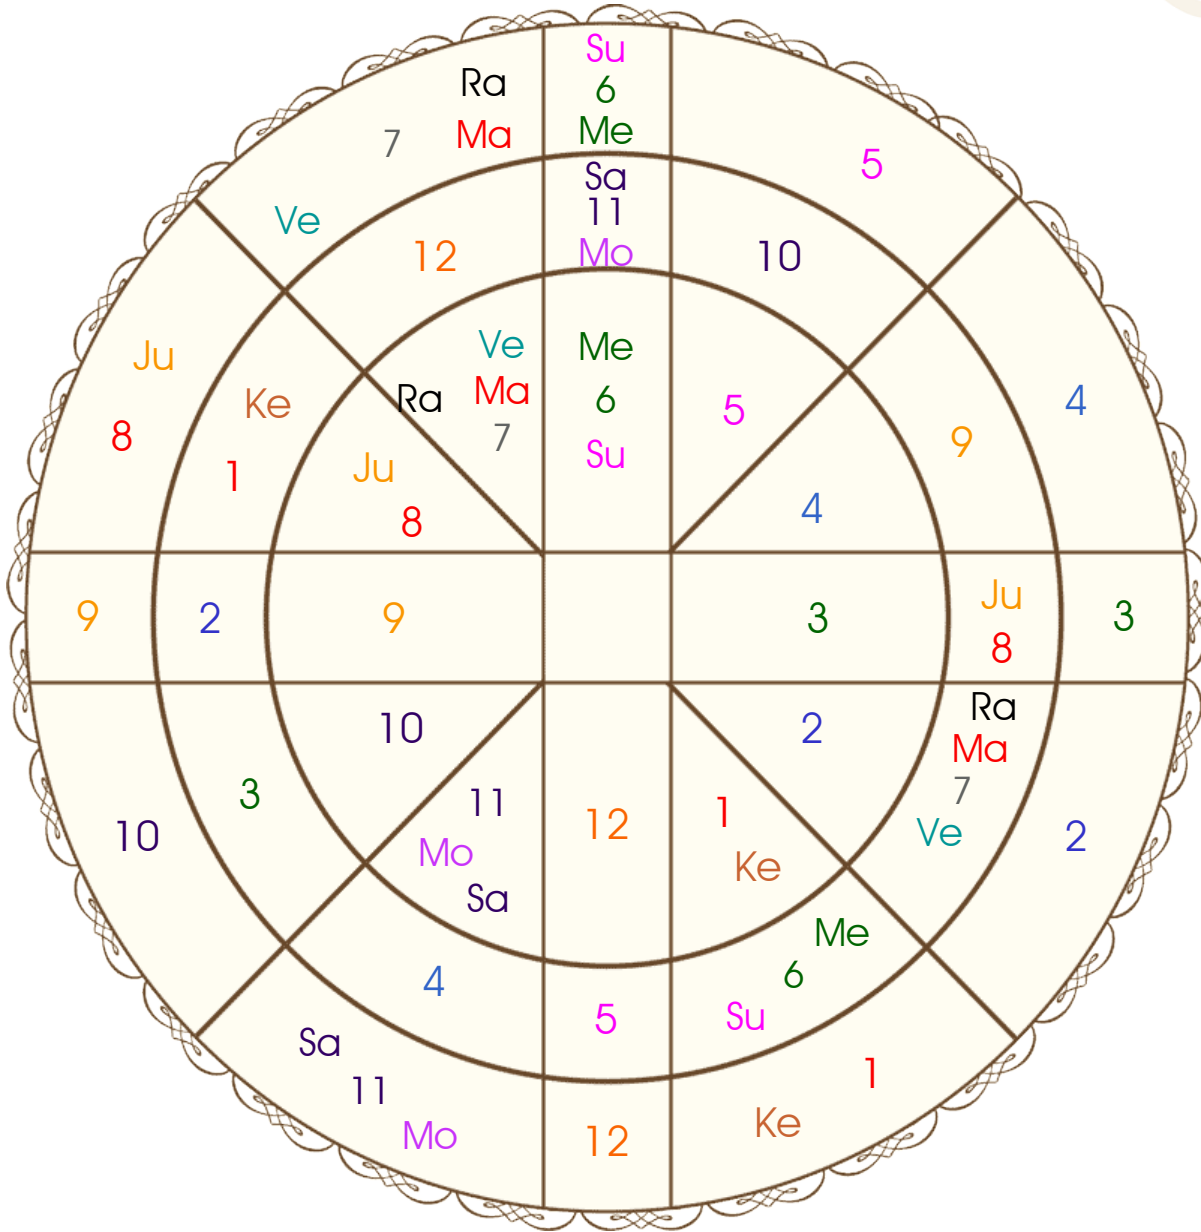

# Sudarshan Chakra

**NOTE:** Sudarshan Chakra represents the comparative positions of the planets in the Sun, Moon and Lagna charts simultaneously from outer to inner circle respectively. To study a house consider the signs in all the three charts simultaneously.