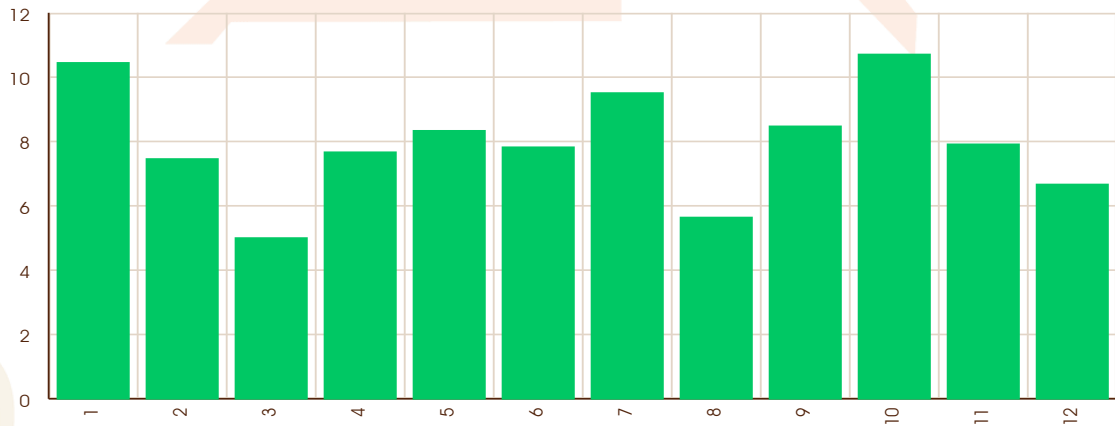

# Shadbala and Bhavabala Graphs

ShadBala in rupas

Ishta - Kashta Phala

Bhavabala in rupas

Horoscope by

**ASTRO GOBIL**

( Jyotish Acharya, P.G. Diploma & Masters in Vedic Astrology )

[www.pramogh.com](http://www.pramogh.com)