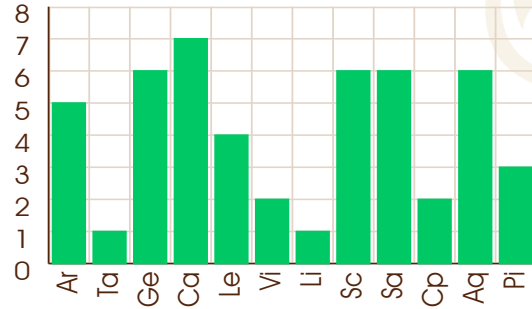

Bhinnashtak Graphs

Moon

Horoscope by

ASTRO GIBIL

(Jyotish Acharya, P.G. Diploma & Masters in Vedic Astrology)

www.pramogh.com

PRAMOGH