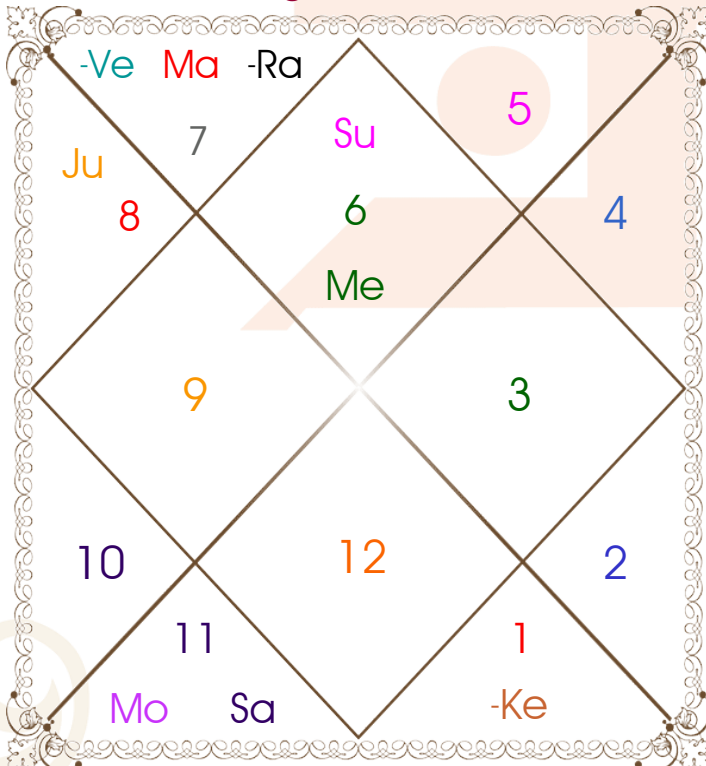

Planetary Degrees and their Positions

Pl	R	C	Rasi	Degree	Speed	Nak	Pad	No.	RL	NL	Sub	Dignity
Asc			Vir	20:07:38	324:59:13	Hasta	4	13	Mer	Mon	Ket	---
Sun			Vir	19:27:51	00:59:09	Hasta	3	13	Mer	Mon	Mer	NuSign
Mon			Aqu	29:15:13	13:25:42	P Bhad	3	25	Sat	Jup	Sun	NuSign
Mar			Lib	26:24:00	00:41:54	Visakha	2	16	Ven	Jup	Ket	NuSign
Mer	R	C	Vir	15:21:13	01:03:35	Hasta	2	13	Mer	Mon	Jup	Moltrikn
Jup			Scor	17:36:59	00:09:54	Jyestha	1	18	Mar	Mer	Mer	FrSign
Ven			Lib	02:04:26	01:14:40	Chitra	3	14	Ven	Mar	Ket	Moltrikn
Sat	R		Aqu	25:53:20	00:04:01	P Bhad	2	25	Sat	Jup	Ket	OwnSign
Rah	R		Lib	02:41:37	00:01:34	Chitra	3	14	Ven	Mar	Ven	FrSign
Ket	R		Ari	02:41:37	00:01:34	Asvini	1	1	Mar	Ket	Ven	FrSign
Ura			Cap	02:43:34	00:00:02	U Sadha	2	21	Sat	Sun	Jup	---
Nep			Sag	28:58:31	00:00:04	U Sadha	1	21	Jup	Sun	Mar	---
Plu			Scor	04:58:01	00:01:49	Anuradha	1	17	Mar	Sat	Sat	---
Mid Heaven			Gem	20:23:48	--	Punrvsu	--	7	Mer	Jup	Jup	--

R-Retrograde S-Stationary

C- Combust D-Deep Combust

Rahu : True

Lahiri Ayanamsa : 23:48:00

Lagna-Chalit