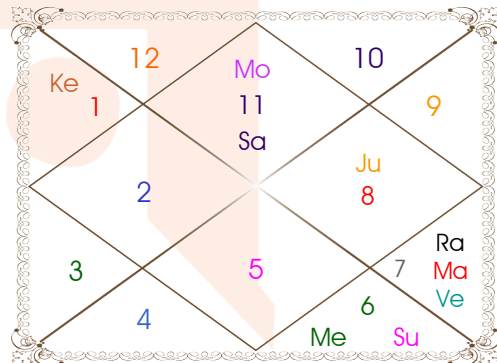

# Planetary Degrees and their Positions

Pl	R	C	Rasi	Degree	Speed	Nak	Pad	No.	RL	NL	Sub	Dignity
Asc			Vir	20:07:38	324:59:13	Hasta	4	13	Mer	Mon	Ket	---
Sun			Vir	19:27:51	00:59:09	Hasta	3	13	Mer	Mon	Mer	NuSign
Mon			Aqu	29:15:13	13:25:42	P Bhad	3	25	Sat	Jup	Sun	NuSign
Mar			Lib	26:24:00	00:41:54	Visakha	2	16	Ven	Jup	Ket	NuSign
Mer	R	C	Vir	15:21:13	01:03:35	Hasta	2	13	Mer	Mon	Jup	Moltrikn
Jup			Scor	17:36:59	00:09:54	Jyestha	1	18	Mar	Mer	Mer	FrSign
Ven			Lib	02:04:26	01:14:40	Chitra	3	14	Ven	Mar	Ket	Moltrikn
Sat	R		Aqu	25:53:20	00:04:01	P Bhad	2	25	Sat	Jup	Ket	OwnSign
Rah	R		Lib	02:41:37	00:01:34	Chitra	3	14	Ven	Mar	Ven	FrSign
Ket	R		Ari	02:41:37	00:01:34	Asvini	1	1	Mar	Ket	Ven	FrSign
Ura			Cap	02:43:34	00:00:02	U Sadha	2	21	Sat	Sun	Jup	---
Nep			Sag	28:58:31	00:00:04	U Sadha	1	21	Jup	Sun	Mar	---
Plu			Scor	04:58:01	00:01:49	Anuradha	1	17	Mar	Sat	Sat	---
Mid Heaven			Gem	20:23:48	--	Punrvsu	--	7	Mer	Jup	Jup	--

R-Retrograde S-Stationary

C- Combust D-Deep Combust

Rahu : True

Lahiri Ayanamsa : 23:48:00

Lagna-Chalit

Moon Chart

Navamsa Chart

Horoscope by