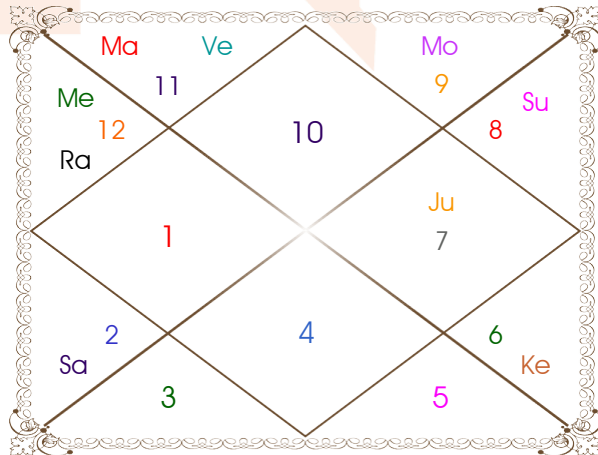

For Well Being

Shastiamsa Chart

For All Positions

Horoscope by

ASTRO GOBIL

(Jyotish Acharya, P.G. Diploma & Masters in Vedic Astrology)

www.pramogh.com

PRAMOGH