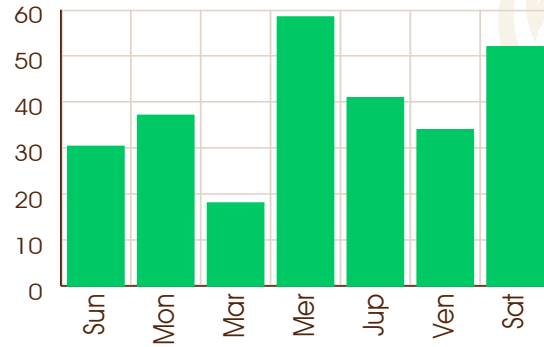

Shadbala Graphs

Dig Bala

Horoscope by

ASTRO GOBIL

(Jyotish Acharya, P.G. Diploma & Masters in Vedic Astrology)

www.pramogh.com

PRAMOGH