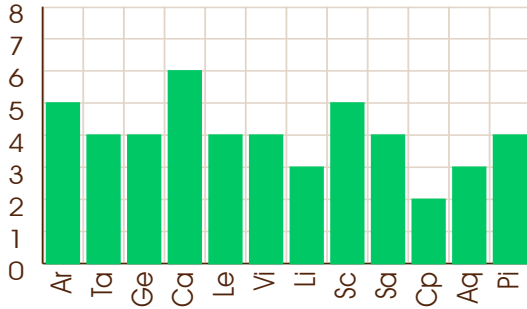

Bhinnashtak Graphs

Sun