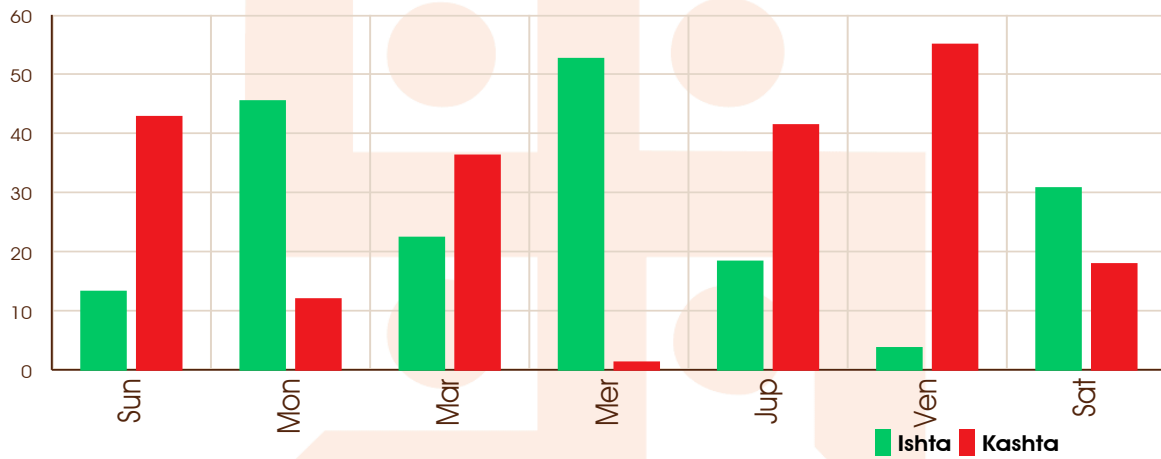

# Shadbala and Bhavabala Graphs

ShadBala in rupas

Ishta - Kashta Phala

Bhavabala in rupas

Horoscope by

**ASTRO GOBIL**

( Jyotish Acharya, P.G. Diploma & Masters in Vedic Astrology )

[www.pramogh.com](http://www.pramogh.com)