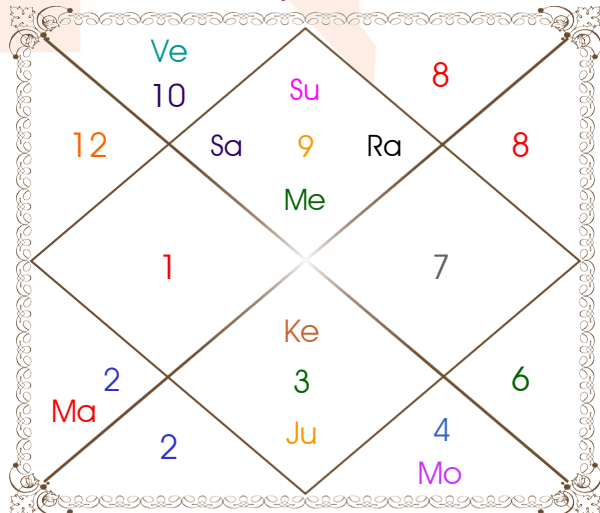

Cusp Chart

Horoscope by

ASTRO GIBIL

(Jyotish Acharya, P.G. Diploma & Masters in Vedic Astrology)

Call: 011 6927 2971 | WhatsApp: 011 6927 2971

www.astrogibil.in