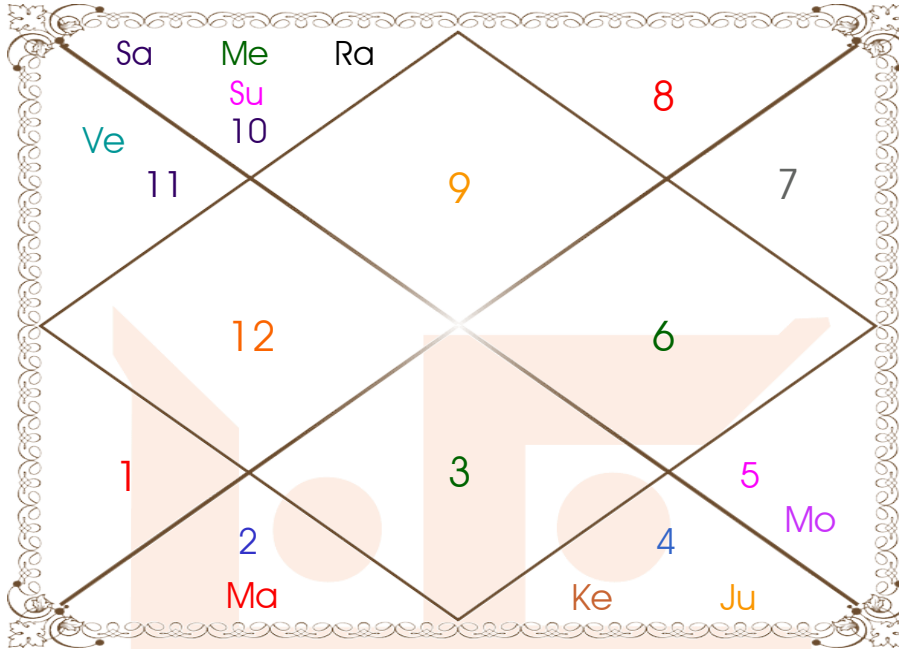

# Birth Charts

Lagna Chart

Moon Chart

Horoscope by

**ASTRO GOBIL**

(Jyotish Acharya, P.G. Diploma & Masters in Vedic Astrology)

Call: 011 6927 2971 | WhatsApp: 011 6927 2971

www.astrogobil.in