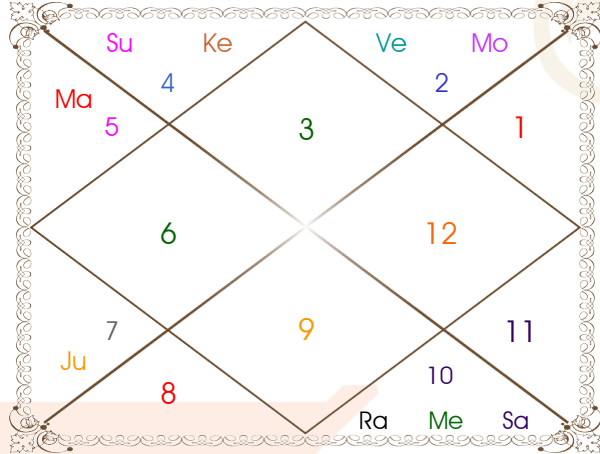

Chaturthamsa Chart