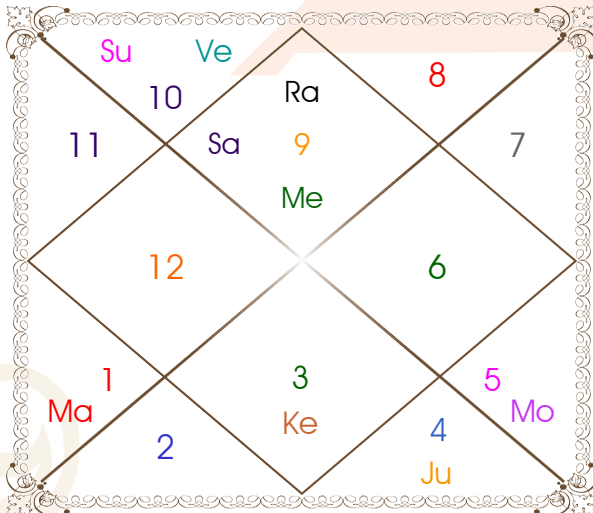

Chalit And Nirayana Bhava Chalit

Chalit Degree

Bhava	Bhava Start	Bhava Middle	Cusp	Rasi	Degree
1	Sagittarius 08:53:02	Sagittarius 20:46:51	1	Sagittarius	20:46:51
2	Capricorn 08:53:02	Capricorn 26:59:13	2	Capricorn	28:50:29
3	Aquarius 15:05:24	Pisces 03:11:35	3	Pisces	07:21:46
4	Pisces 21:17:46	Aries 09:23:57	4	Aries	09:23:57
5	Aries 21:17:46	Taurus 03:11:35	5	Taurus	05:02:38
6	Taurus 15:05:24	Taurus 26:59:13	6	Taurus	27:35:04
7	Gemini 08:53:02	Gemini 20:46:51	7	Gemini	20:46:51
8	Cancer 08:53:02	Cancer 26:59:13	8	Cancer	28:50:29
9	Leo 15:05:24	Virgo 03:11:35	9	Virgo	07:21:46
10	Virgo 21:17:46	Libra 09:23:57	10	Libra	09:23:57
11	Libra 21:17:46	Scorpio 03:11:35	11	Scorpio	05:02:38
12	Scorpio 15:05:24	Scorpio 26:59:13	12	Scorpio	27:35:04

Nirayana Bhava Chalit

Tara Chakra

Janma	Sampat	Vipat	Kshem	Pratyari	Saadhak	Vadha	Mitra	Atimitra
P Phal	U Phal	Hasta	Chitra	Svati	Visakha	Anuradha	Jyestha	Moola
P Sadha	U Sadha	Sravna	Dhanish	Satbisha	P Bhad	U Bhad	Revati	Asvini
Bharani	Krittika	Rohini	Mrgsra	Ardra	Punrvsu	Pushya	Aslesa	Magha

Chalit Chart