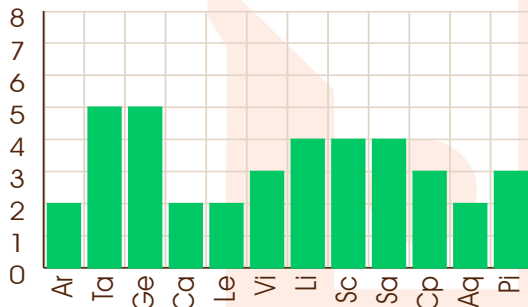

Bhinnashtak Graphs

Mars

Horoscope by

ASTRO GIBIL

(Jyotish Acharya, P.G. Diploma & Masters in Vedic Astrology)

Call: 011 6927 2971 | WhatsApp: 011 6927 2971

www.astrogibil.in