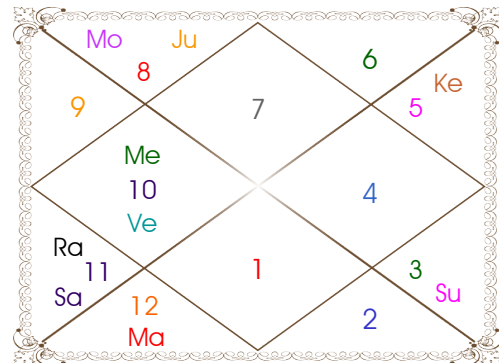

Navamsa Chart

Horoscope by

ASTRO GIBIL

(Jyotish Acharya, P.G. Diploma & Masters in Vedic Astrology)

Call: 011 6927 2971 | WhatsApp: 011 6927 2971

www.astrogibil.in