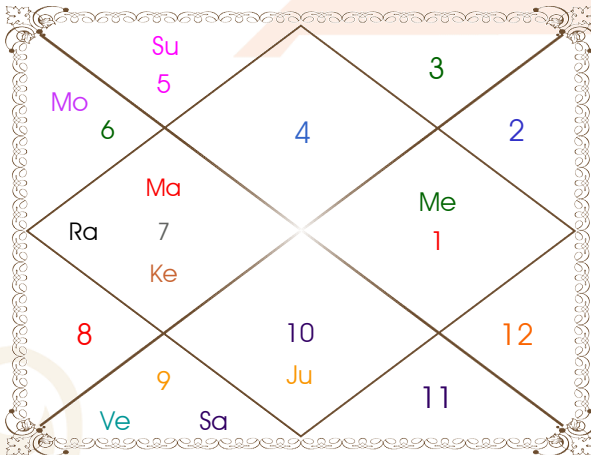

For Evil Effects

Akshavedamsa Chart

For All Positions