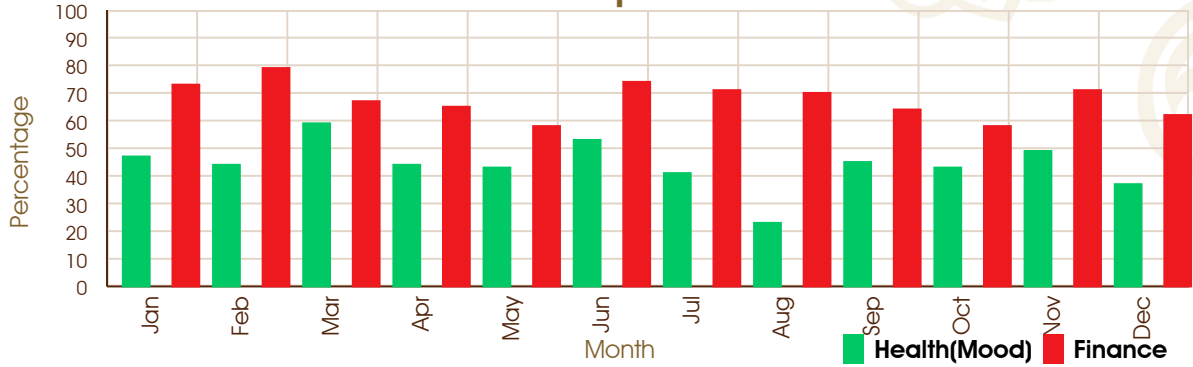

Astro Graph - 2034