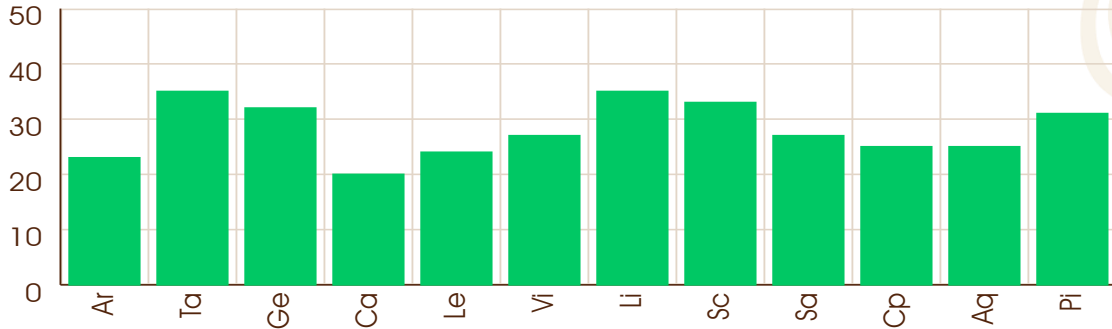

AshtakVarga Graphs

Sarvashtakvarga