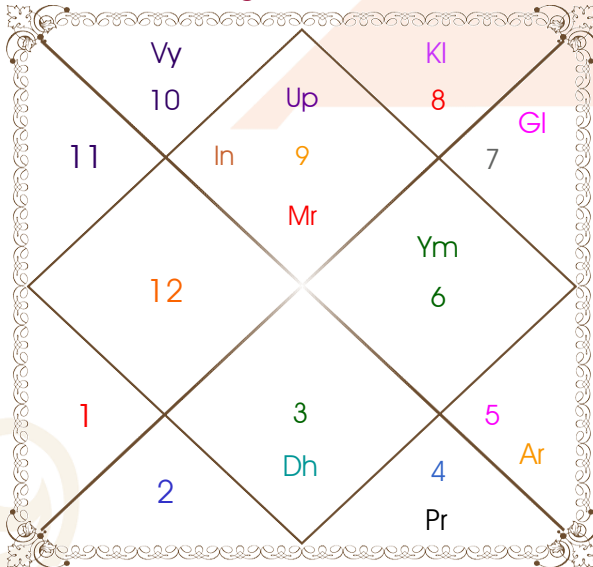

Upagrahas & Arudha

Upagraha	Ab	Sign	Degree	Exal	Plac	Nakshatra	Pad	No.
Ascendent	As	Sag	20:46:51	---	---	P Sadha	3	20
Gulika	Gl	Lib	15:26:50	---	---	Svati	3	15
Kaal	Kl	Sco	06:11:08	---	---	Anuradha	1	17
Mrityu	Mr	Sag	21:06:30	---	---	P Sadha	3	20
Yamghantk	Ym	Vir	02:33:20	---	---	U Phal	2	12
Ardhprahar	Ar	Leo	11:08:40	---	---	Magha	4	10
Dhooma	Dh	Gem	02:14:03	---	---	Mrgsra	3	5
Vyatipat	Vy	Cap	27:45:57	---	---	Dhanish	2	23
Parivesha	Pr	Can	27:45:57	---	---	Aslesa	4	9
Indrachapa	In	Sag	02:14:03	Exa	---	Moola	1	19
Upaketu	Up	Sag	18:54:03	---	---	P Sadha	2	20

Pranpada	:	Vir	11:07:30	Karkamsha Lagna:	Sco	16:16:14	
Bhava Lagna	:	Sag	24:30:44	Hora Lagna	:	Sag	00:07:24
Ghati Lagna	:	Vir	16:57:25	Varnada Lagna	:	Leo	20:54:16

Upagraha Chart