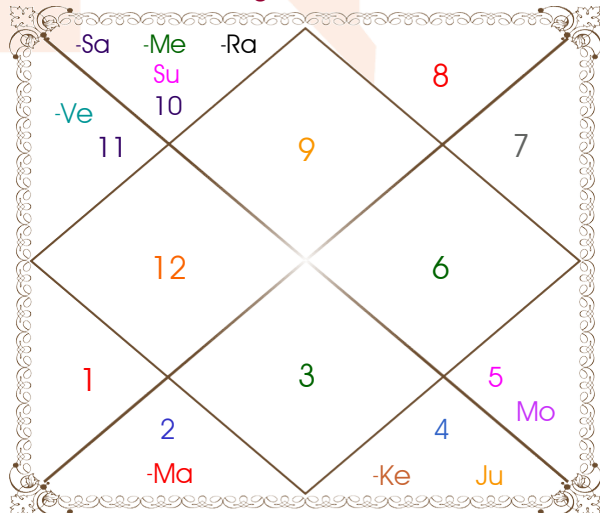

Lagna-Chalit

Horoscope by

ASTRO GIBIL

(Jyotish Acharya, P.G. Diploma & Masters in Vedic Astrology)

Call: 011 6927 2971 | WhatsApp: 011 6927 2971

www.astrogibil.in