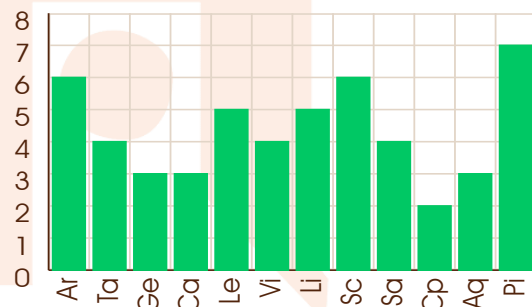

Bhinnashtak Graphs

Venus

Horoscope by

ASTRO GIBIL

(Jyotish Acharya, P.G. Diploma & Masters in Vedic Astrology)

Call: 011 6927 2971 | WhatsApp: 011 6927 2971

www.astrogibil.in