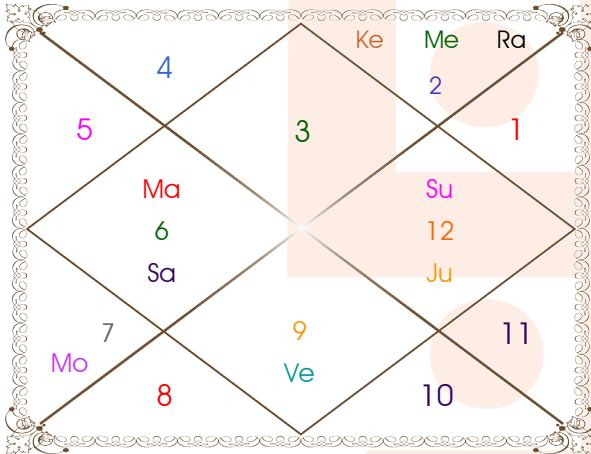

# ShodashVarga Charts

**Chaturvimsamsa Chart**

For Education and Study

**Saptavimsamsa Chart**

For Strength and Stamina

**Trimsamsa Chart**

For Evil Effects

**Khavedamsa Chart**