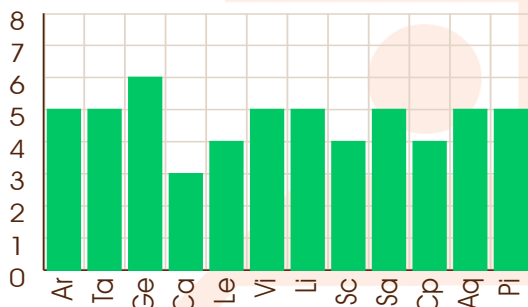

Bhinnashtak Graphs

Jupiter

Horoscope by

ASTRO GIBIL

(Jyotish Acharya, P.G. Diploma & Masters in Vedic Astrology)

Call: 011 6927 2971 | WhatsApp: 011 6927 2971

www.astrogibil.in