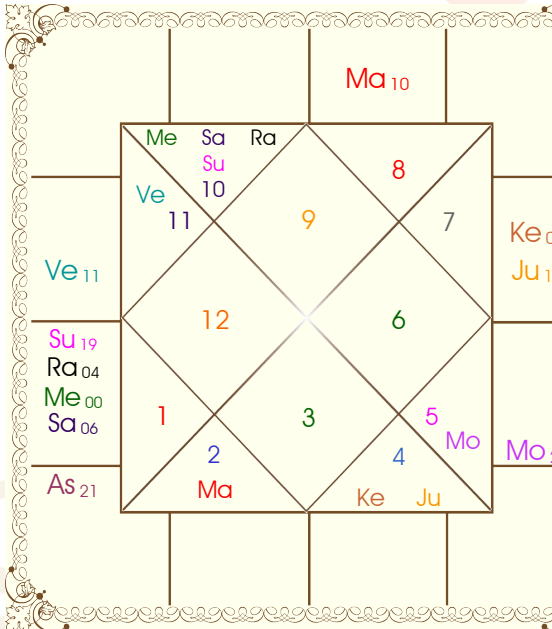

K P System

Balance of Dasa : Venus 2 Years 1 Months 15 Days

Planet						Nirayana Bhava								
Pln	R	Sign	Degree	RL	NL	Sb	SS	Hse	Sign	Degree	RL	NL	Sb	SS
Sun		Cap	19:00:33	Sat	Mon	Mer	Rah	1	Sag	20:53:21	Jup	Ven	Jup	Ket
Mon		Leo	25:14:58	Sun	Ven	Mer	Rah	2	Cap	28:56:58	Sat	Mar	Sat	Ven
Mar		Tau	09:34:41	Ven	Sun	Ven	Mer	3	Pis	07:28:15	Jup	Sat	Ket	Ven
Mer		Cap	00:29:54	Sat	Sun	Rah	Ket	4	Ari	09:30:27	Mar	Ket	Sat	Sat
Jup	R	Can	14:25:28	Mon	Sat	Rah	Ven	5	Tau	05:09:07	Ven	Sun	Mer	Mer
Ven		Aqu	11:07:16	Sat	Rah	Sat	Ket	6	Tau	27:41:33	Ven	Mar	Jup	Rah
Sat		Cap	05:48:58	Sat	Sun	Mer	Sun	7	Gem	20:53:21	Mer	Jup	Jup	Ven
Rah	R	Cap	04:21:33	Sat	Sun	Sat	Mon	8	Can	28:56:58	Mon	Mer	Sat	Ven
Ket	R	Can	04:21:33	Mon	Sat	Sat	Ven	9	Vir	07:28:15	Mer	Sun	Ket	Jup
Ura		Sag	17:56:57	Jup	Ven	Mar	Ven	10	Lib	09:30:27	Ven	Rah	Jup	Ket
Nep		Sag	21:40:13	Jup	Ven	Jup	Rah	11	Sco	05:09:07	Mar	Sat	Sat	Rah
Plu		Lib	26:37:41	Ven	Jup	Ven	Ven	12	Sco	27:41:33	Mar	Mer	Jup	Rah

KP Ayanamsa : 23:37:45

Fortuna : Cancer 27:07:45

Lagna Chart