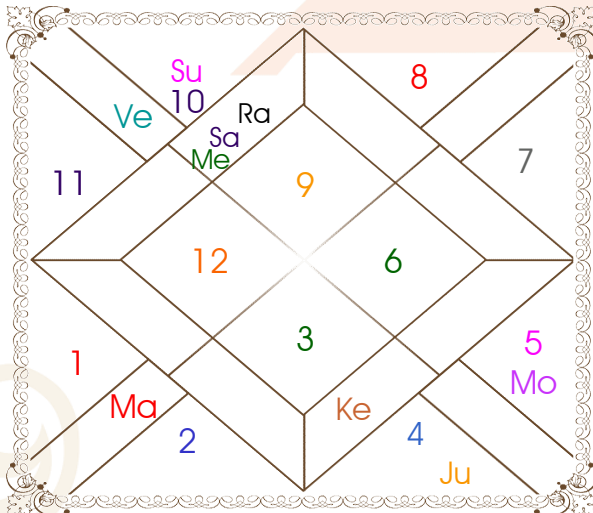

Karaka,Avastha,Rashmi

Planet	----- Karaka -----		----- Avastha -----		Kiran Rashmi	Planet Power	
	Char	Sthir	Baladi	Deeptadi Shayanadi			
Sun	Amatya	Pitra	Kumar	Khal	Netrapani	2.20	32 %
Mon	Atma	Matra	Mrit	Mudit	Kautuka	3.39	36 %
Mar	Putra	Bhratra	Vridh	Shakt	Aagamana	2.62	41 %
Mer	Kalatra	Gyati	Mrit	Shant	Netrapani	1.04	42 %
Jup	Bhratra	Dhan	Yuva	Deepta	Kautuka	19.91	73 %
Ven	Matra	Kalatra	Kumar	Mudit	Netrapani	7.94	38 %
Sat	Gyati	Ayush	Mrit	Vikal	Bhojana	4.35	22 %
Rah	---	Gyan	Mrit	Mudit	Netrapani	0.00	25 %
Ket	---	Moksh	Mrit	Mudit	Netrapani	0.00	25 %
Total						41.44	

Tara Chakra

Janma	Sampat	Vipat	Kshem	Pratyari	Saadhak	Vadha	Mitra	Atimitra
P Phal	U Phal	Hasta	Chitra	Svati	Visakha	Anuradha	Jyestha	Moola
P Sadha	U Sadha	Sravna	Dhanish	Satbisha	P Bhad	U Bhad	Revati	Asvini
Bharani	Krittika	Rohini	Mrgsra	Arara	Punrvsu	Pushya	Aslesa	Magha

Chalit Chart