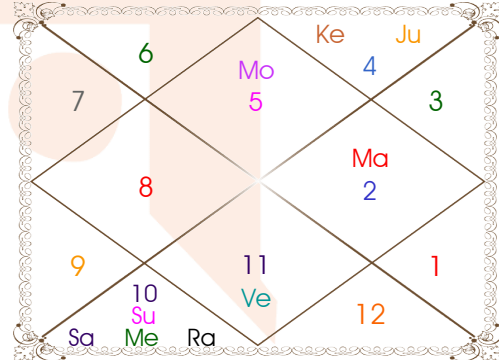

# Planetary Degrees and their Positions

Pl	R	C	Rasi	Degree	Speed	Nak	Pad	No.	RL	NL	Sub	Dignity
Asc			Sag	20:46:51	363:18:35	P Sadha	3	20	Jup	Ven	Jup	---
Sun			Cap	18:54:03	01:00:52	Sravna	3	22	Sat	Mon	Mer	EnSign
Mon			Leo	25:08:28	13:39:45	P Phal	4	11	Sun	Ven	Mer	FrSign
Mar			Tau	09:28:11	00:18:47	Krittika	4	3	Ven	Sun	Ven	NuSign
Mer			Cap	00:23:24	01:28:17	U Sadha	2	21	Sat	Sun	Rah	NuSign
Jup	R		Can	14:18:58	00:07:58	Pushya	4	8	Mon	Sat	Rah	Exalted
Ven			Aqu	11:00:47	01:14:42	Satbisha	2	24	Sat	Rah	Sat	FrSign
Sat		C	Cap	05:42:29	00:07:01	U Sadha	3	21	Sat	Sun	Mer	OwnSign
Rah	R		Cap	04:15:03	00:02:03	U Sadha	3	21	Sat	Sun	Sat	FrSign
Ket	R		Can	04:15:03	00:02:03	Pushya	1	8	Mon	Sat	Sat	FrSign
Ura			Sag	17:50:28	00:03:12	P Sadha	2	20	Jup	Ven	Mar	---
Nep			Sag	21:33:43	00:02:04	P Sadha	3	20	Jup	Ven	Jup	---
Plu			Lib	26:31:11	00:00:43	Visakha	2	16	Ven	Jup	Ket	---
Mid Heaven			Lib	09:23:57	--	Svati	--	15	Ven	Rah	Jup	--

## Moon Chart