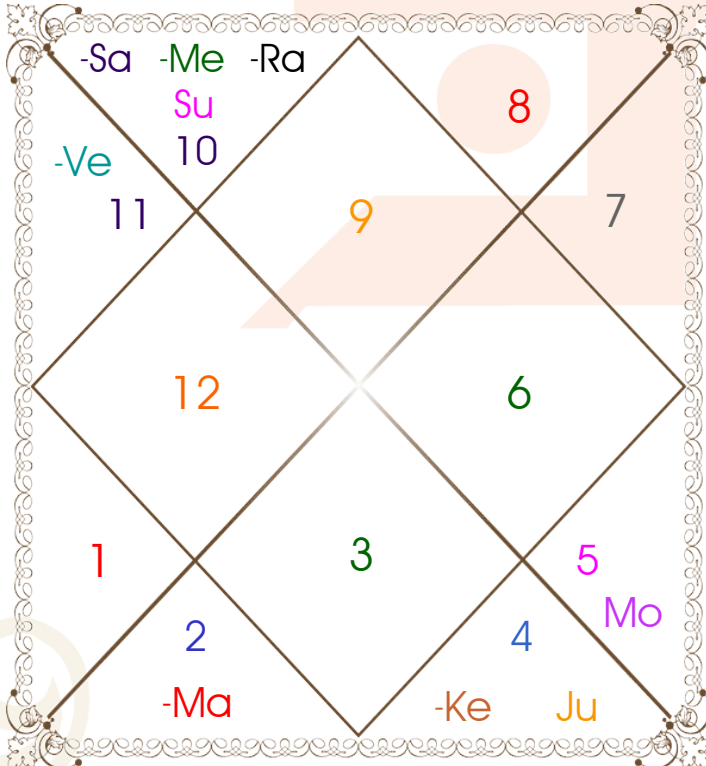

Planetary Degrees and their Positions

Pl	R	C	Rasi	Degree	Speed	Nak	Pad	No.	RL	NL	Sub	Dignity
Asc			Sag	20:46:51	363:18:35	P Sadha	3	20	Jup	Ven	Jup	---
Sun			Cap	18:54:03	01:00:52	Sravna	3	22	Sat	Mon	Mer	EnSign
Mon			Leo	25:08:28	13:39:45	P Phal	4	11	Sun	Ven	Mer	FrSign
Mar			Tau	09:28:11	00:18:47	Krittika	4	3	Ven	Sun	Ven	NuSign
Mer			Cap	00:23:24	01:28:17	U Sadha	2	21	Sat	Sun	Rah	NuSign
Jup	R		Can	14:18:58	00:07:58	Pushya	4	8	Mon	Sat	Rah	Exalted
Ven			Aqu	11:00:47	01:14:42	Satbisha	2	24	Sat	Rah	Sat	FrSign
Sat		C	Cap	05:42:29	00:07:01	U Sadha	3	21	Sat	Sun	Mer	OwnSign
Rah	R		Cap	04:15:03	00:02:03	U Sadha	3	21	Sat	Sun	Sat	FrSign
Ket	R		Can	04:15:03	00:02:03	Pushya	1	8	Mon	Sat	Sat	FrSign
Ura			Sag	17:50:28	00:03:12	P Sadha	2	20	Jup	Ven	Mar	---
Nep			Sag	21:33:43	00:02:04	P Sadha	3	20	Jup	Ven	Jup	---
Plu			Lib	26:31:11	00:00:43	Visakha	2	16	Ven	Jup	Ket	---
Mid Heaven			Lib	09:23:57	--	Svati	--	15	Ven	Rah	Jup	--

R-Retrograde S-Stationary

C- Combust D-Deep Combust

Rahu : True

Lahiri Ayanamsa : 23:44:14

Lagna-Chalit