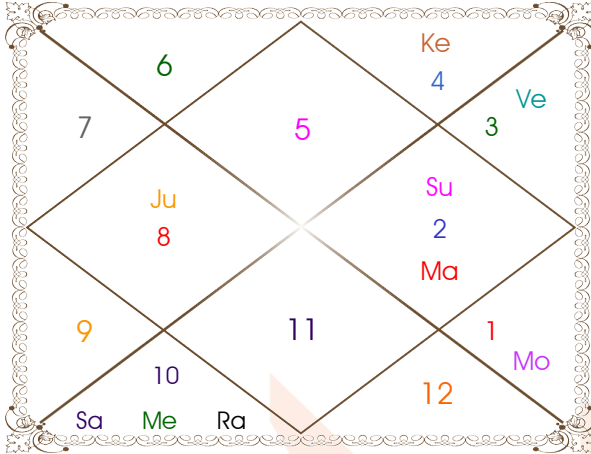

ShodashVarga Charts

Dreshkana Chart