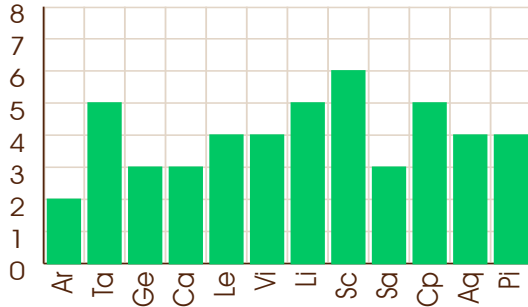

Bhinnashtak Graphs

Sun