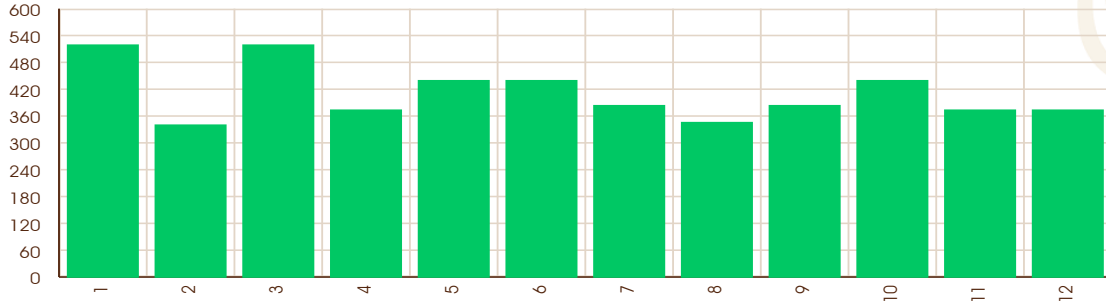

BhavaBala Graphs

Bhavadipati Bala