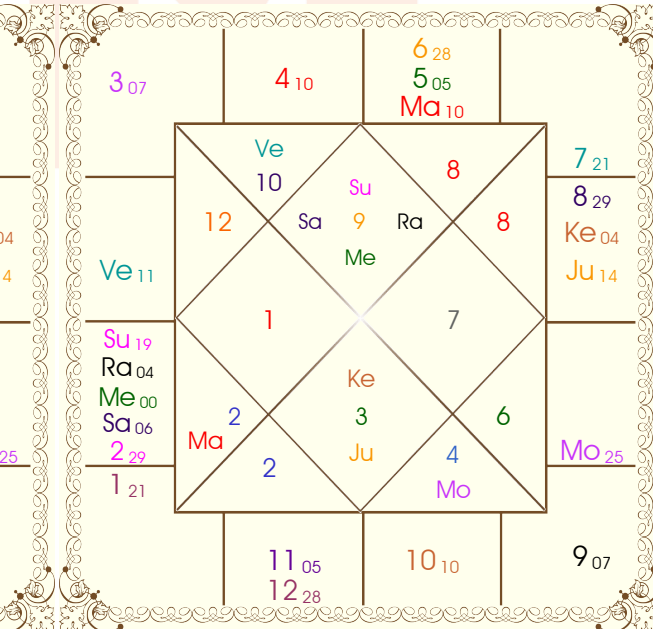

Cusp Chart

Horoscope by

ASTRO GIBIL

(Jyotish Acharya, P.G. Diploma & Masters in Vedic Astrology)

Call: 011 6927 2971 | WhatsApp: 011 6927 2971

www.astrogibil.in