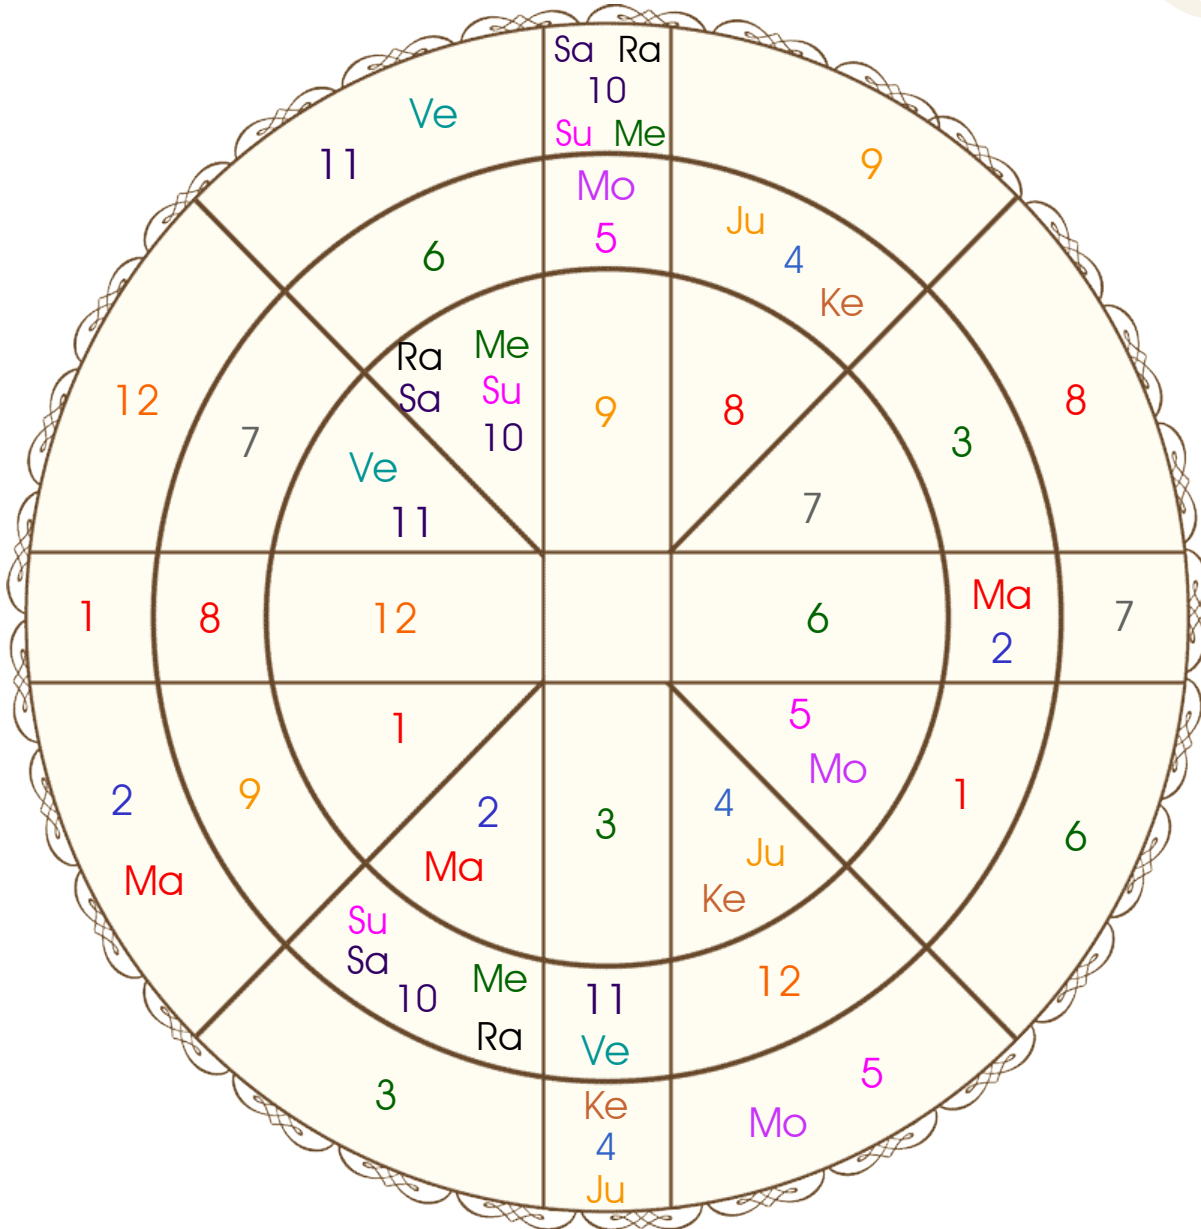

# Sudarshan Chakra

**NOTE:** Sudershan Chakra represents the comparative positions of the planets in the Sun, Moon and Lagna charts simultaneously from outer to inner circle respectively. To study a house consider the signs in all the three charts simultaneously.