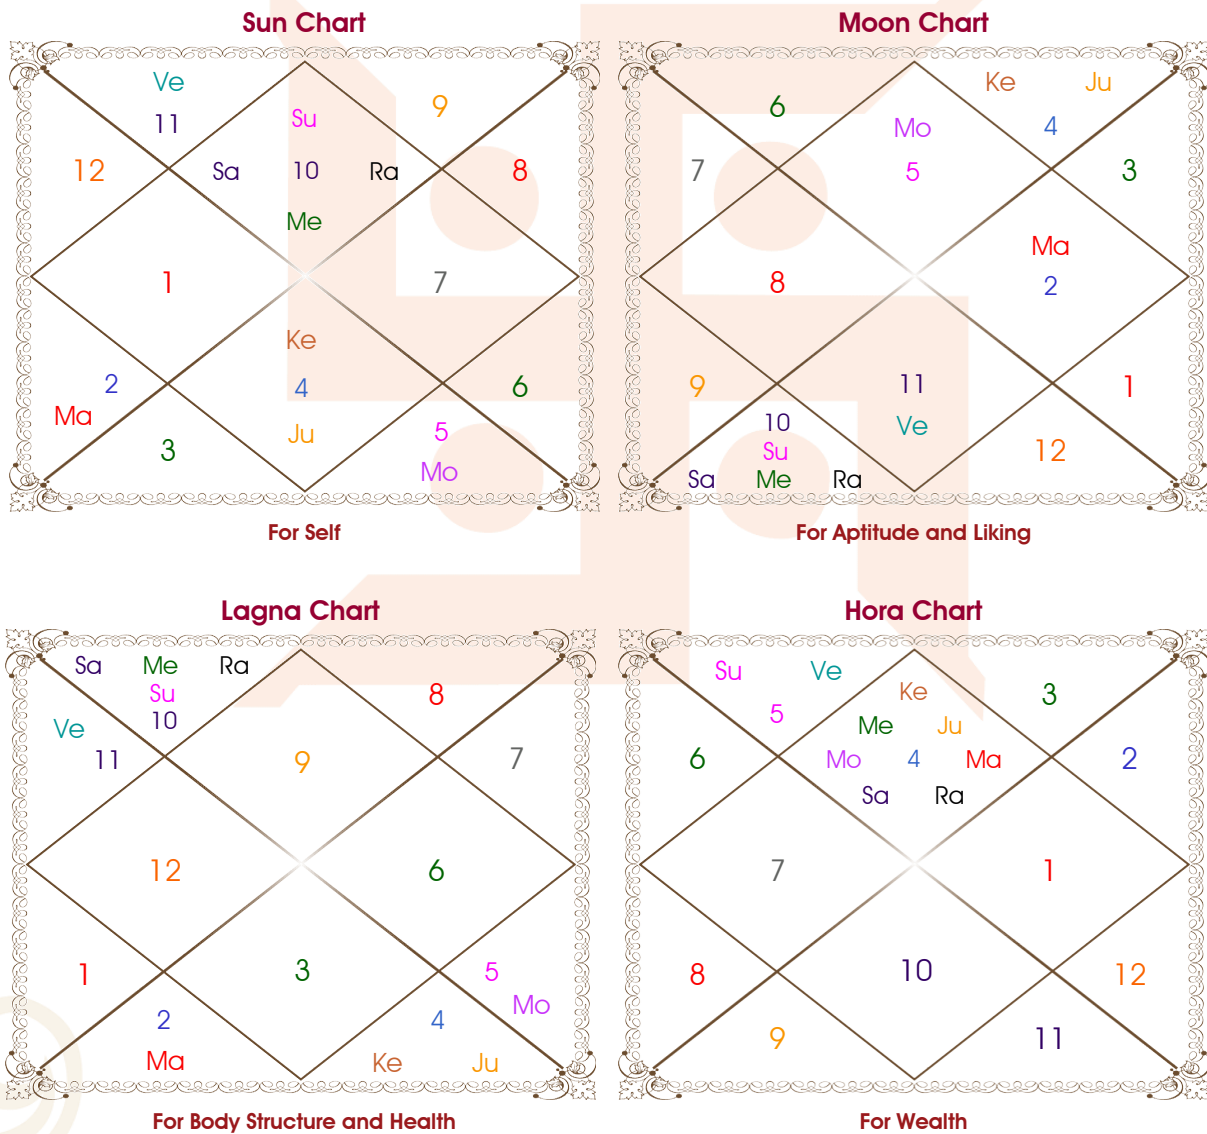

# ShodashVarga Charts

Divisional Charts are extensions of Lagna Chart. Every chart has some specific purpose as described along with the chart below. These charts are to be studied along with the basic lagna chart to know in detail about the subject it represents. However, care has to be exercised in looking into these charts, because there are no aspects of planets here. Planet's behaviour is normally limited to the extent of sign or house it occupies in these divisional charts.