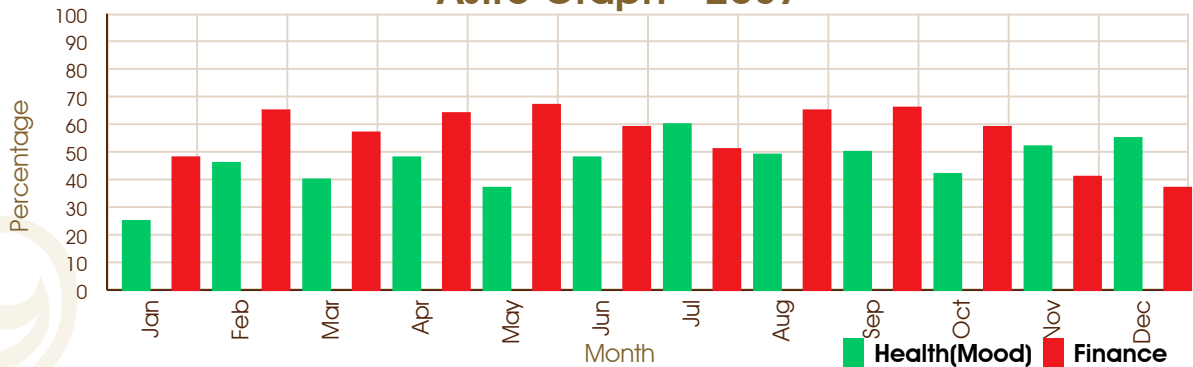

Astro Graph - 2037

Horoscope by

ASTRO GIBIL

(Jyotish Acharya, P.G. Diploma & Masters in Vedic Astrology)

Call: 011 6927 2971 | WhatsApp: 011 6927 2971

www.astrogibil.in