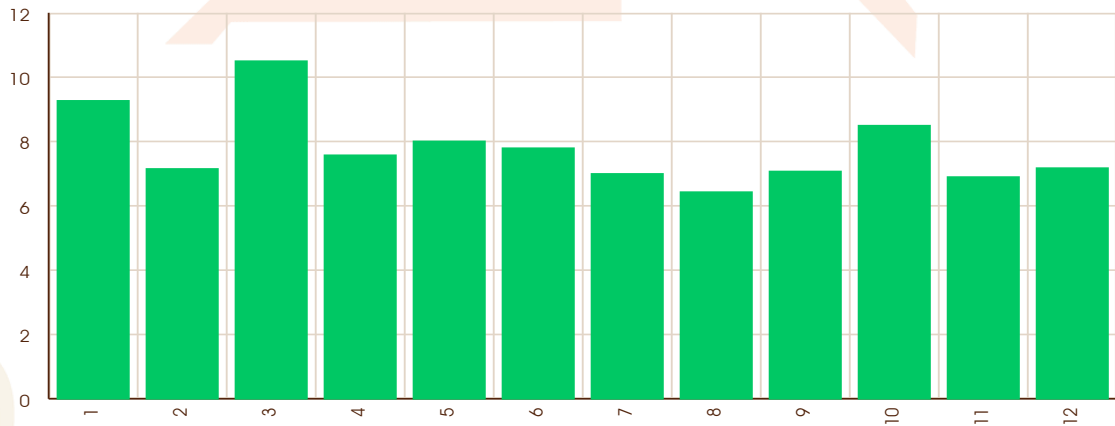

# Shadbala and Bhavabala Graphs

ShadBala in rupas

Ishta - Kashta Phala

Bhavabala in rupas

Horoscope by

**ASTRO GOBIL**

( Jyotish Acharya, P.G. Diploma & Masters in Vedic Astrology )

Call: 011 6927 2971 | WhatsApp: 011 6927 2971