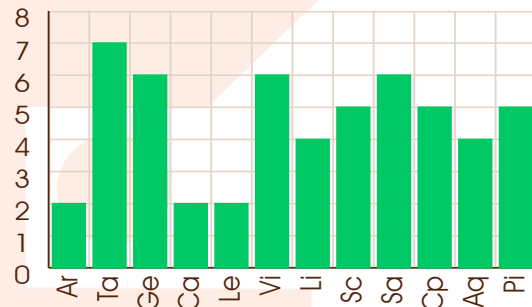

Bhinnashtak Graphs

Mercury

Horoscope by

ASTRO GIBIL

(Jyotish Acharya, P.G. Diploma & Masters in Vedic Astrology)

Call: 011 6927 2971 | WhatsApp: 011 6927 2971

www.astrogibil.in