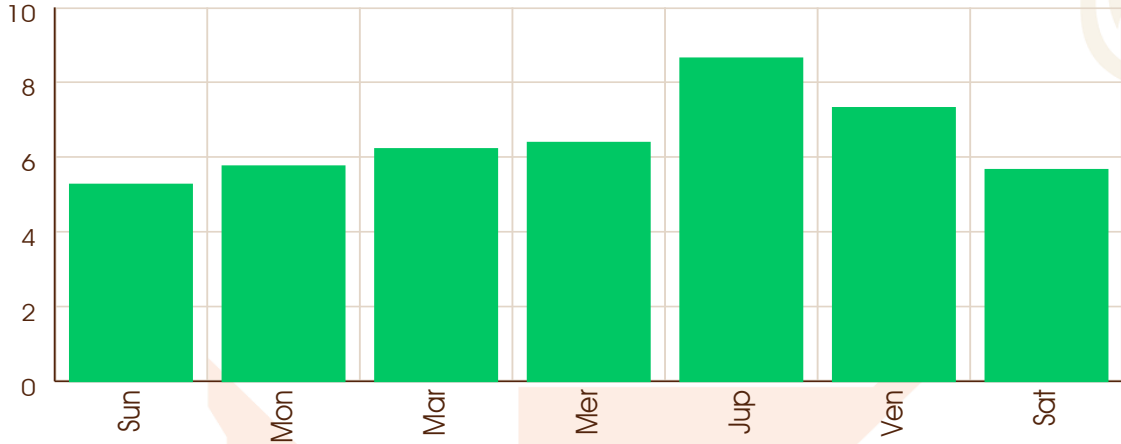

Shadbala and Bhavabala Graphs

ShadBala in rupas