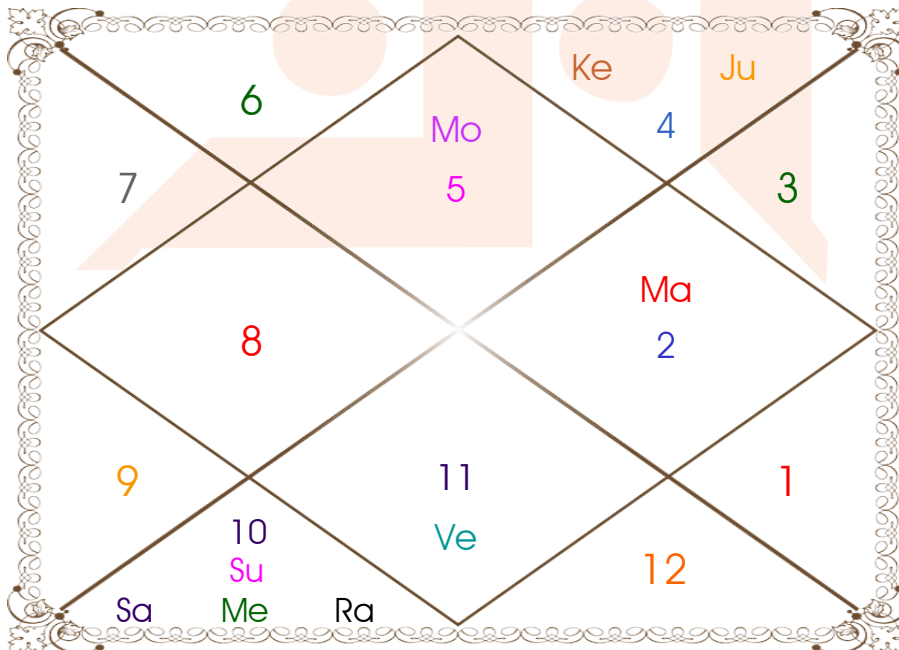

## Ghatak

Month \_\_\_\_\_: Jyestha  
Tithi \_\_\_\_\_: 3-8-13  
Day \_\_\_\_\_: Saturday  
Nakshatra \_\_\_\_\_: Moola  
Yoga \_\_\_\_\_: Dharti  
Karan \_\_\_\_\_: Bava  
Prahar \_\_\_\_\_: 1  
Varga \_\_\_\_\_: Mesha  
Lagna \_\_\_\_\_: Pisces  
Sun \_\_\_\_\_: Sagittarius  
Mon \_\_\_\_\_: Scorpio  
Mar \_\_\_\_\_: Capricorn  
Mer \_\_\_\_\_: Libra  
Jup \_\_\_\_\_: Aquarius  
Ven \_\_\_\_\_: Pisces  
Sat \_\_\_\_\_: Scorpio  
Rah \_\_\_\_\_: Aries

# Birth Charts

Lagna Chart

Moon Chart

Horoscope by

**ASTRO GOBIL**

(Jyotish Acharya, P.G. Diploma & Masters in Vedic Astrology)

Call: 011 6927 2971 | WhatsApp: 011 6927 2971

www.astrogobil.in