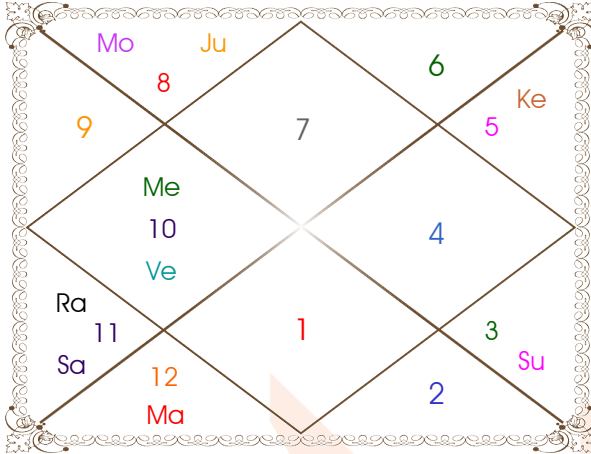

ShodashVarga Charts

Navamsa Chart