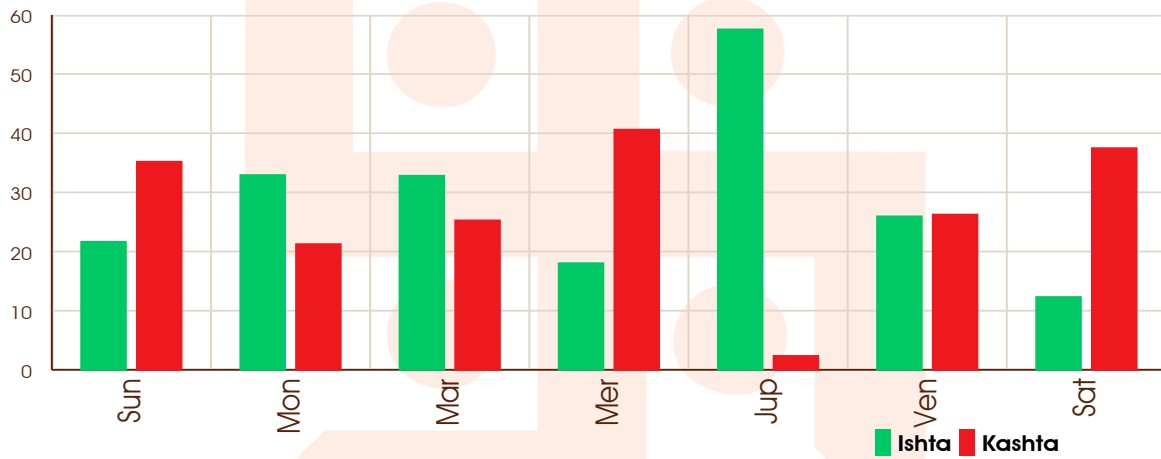

Ishta - Kashta Phala