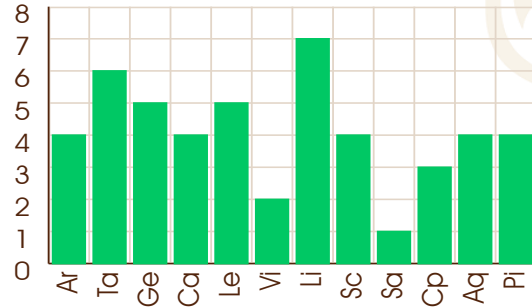

Bhinnashtak Graphs

Moon

Horoscope by

ASTRO GIBIL

(Jyotish Acharya, P.G. Diploma & Masters in Vedic Astrology)

Call: 011 6927 2971 | WhatsApp: 011 6927 2971

www.astrogibil.in