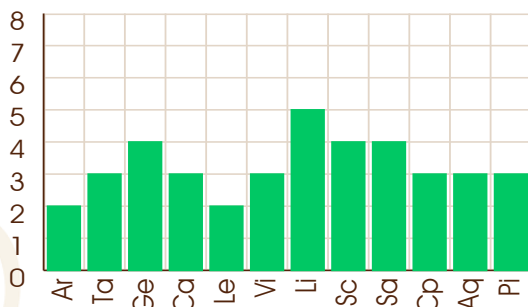

Bhinnashtak Graphs

Saturn

Horoscope by

ASTRO GIBIL

(Jyotish Acharya, P.G. Diploma & Masters in Vedic Astrology)

Call: 011 6927 2971 | WhatsApp: 011 6927 2971

www.astrogibil.in