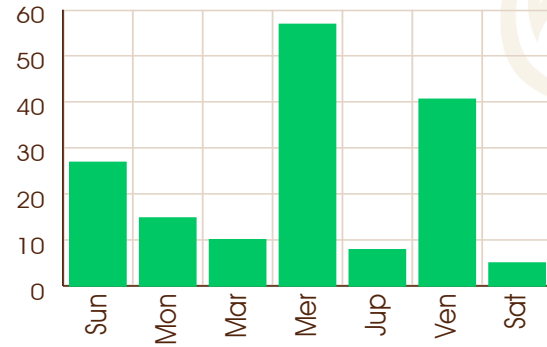

Shadbala Graphs

Dig Bala

Horoscope by

ASTRO GIBIL

(Jyotish Acharya, P.G. Diploma & Masters in Vedic Astrology)

Call: 011 6927 2971 | WhatsApp: 011 6927 2971

www.astrogibil.in