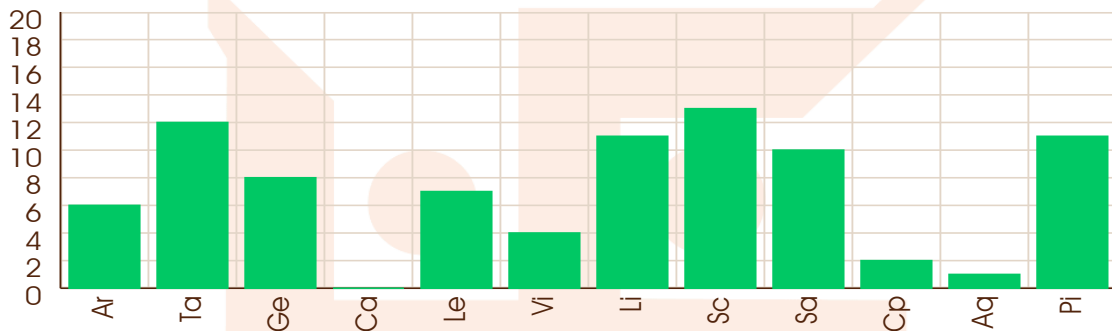

Ashtakvarga After Trikona Reduction