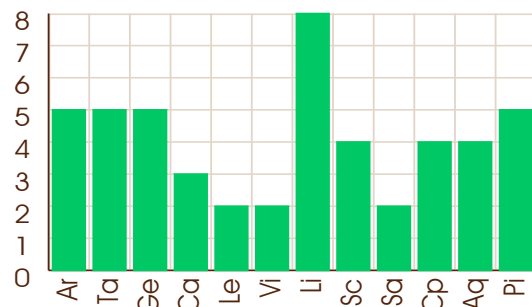

Ascendent

Horoscope by

ASTRO GIBIL

(Jyotish Acharya, P.G. Diploma & Masters in Vedic Astrology)

Call: 011 6927 2971 | WhatsApp: 011 6927 2971

www.astrogibil.in