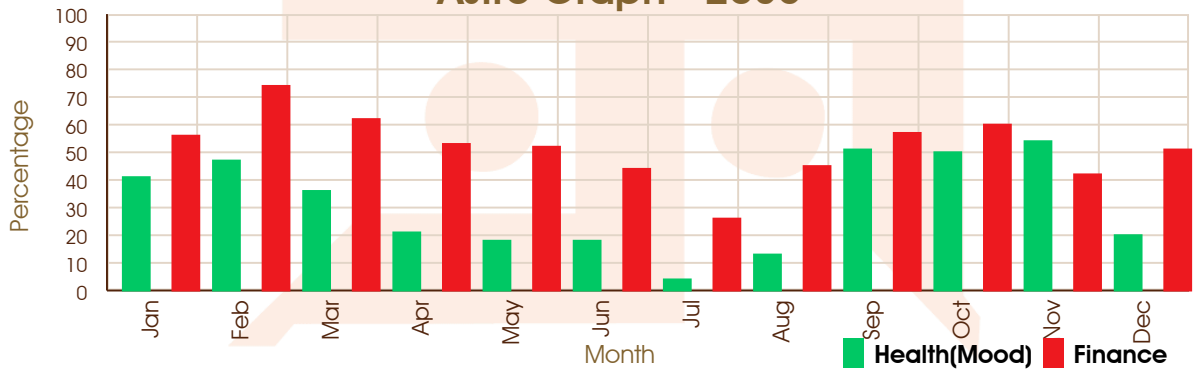

Astro Graph - 2036