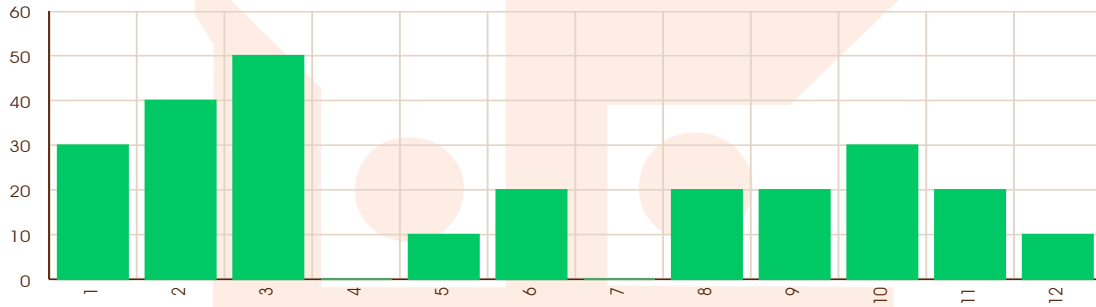

Bhava Dig Bala