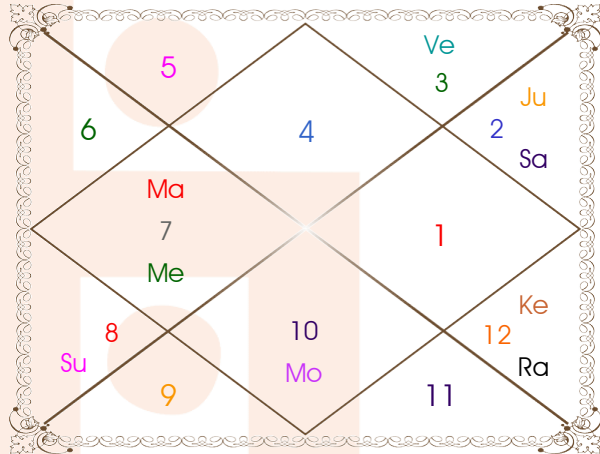

# ShodashVarga Charts

**Chaturvimsamsa Chart**

For Education and Study

**Saptavimsamsa Chart**

For Strength and Stamina

**Trimsamsa Chart**

For Evil Effects

**Khavedamsa Chart**