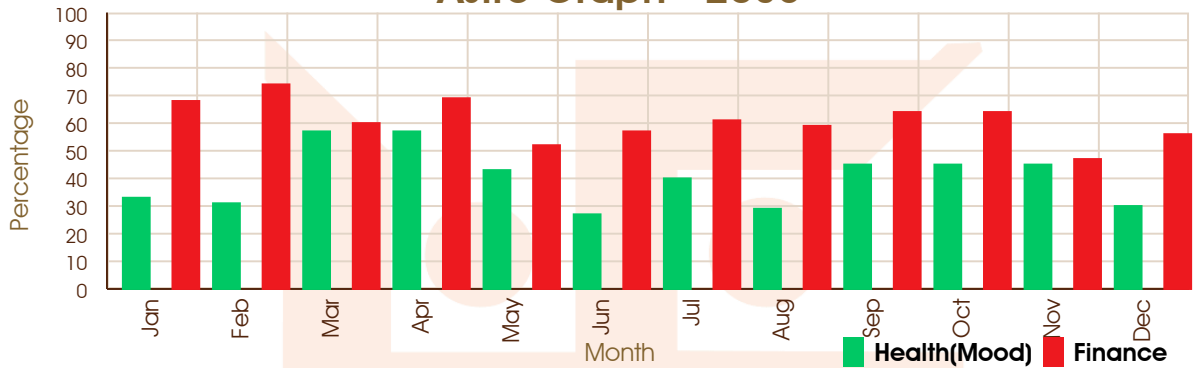

Astro Graph - 2035