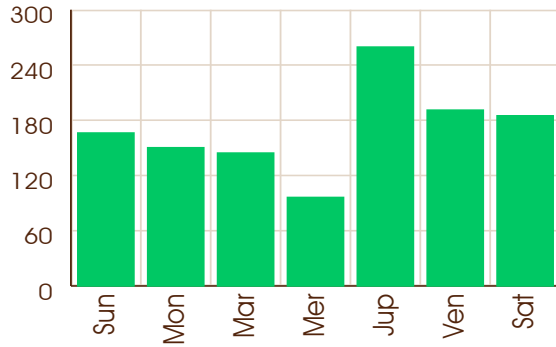

Shadbala Graphs

Sthan Bala