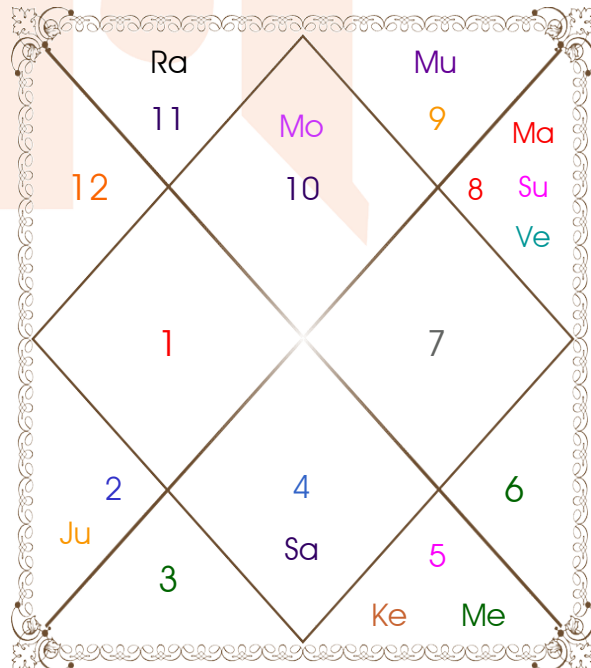

Varsh Navamsa Chart