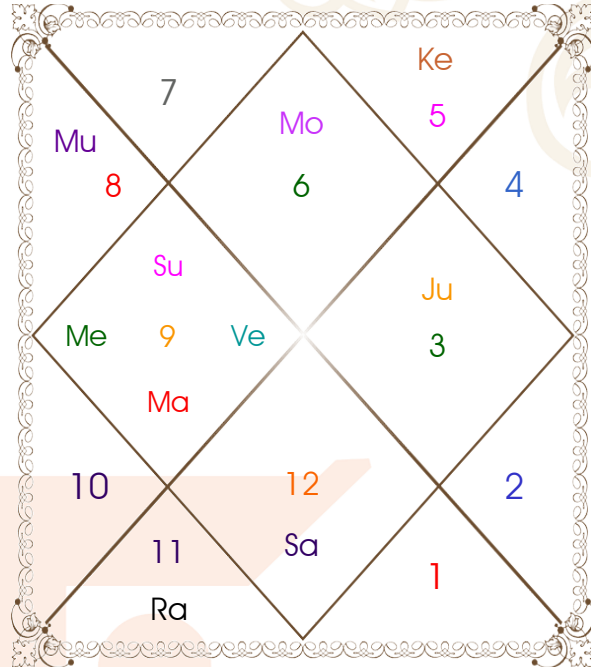

Natal

Progressed

Nak Pad	Degree	Sign	R	C	Planet	R	C	Sign	Degree	Pad	Nak
Hasta	3	18:53:58	Vir		Asc			Can	22:22:35	2	Aslesa
P Sadha	4	24:00:55	Sag		Sun			Sag	24:06:19	4	P Sadha
P Phal	1	15:15:10	Leo		Mon			Vir	00:51:22	2	U Phal
Anuradha	1	06:24:12	Sco		Mar			C Sag	24:19:15	4	P Sadha
U Sadha	3	03:55:20	Cap	C	Mer			C Sag	16:13:15	1	P Sadha
Revati	4	27:04:49	Pis		Jup R			Gem	26:07:17	2	Punrvsu
Dhanish	2	27:53:02	Cap		Ven			C Sag	24:33:55	4	P Sadha
Moola	1	02:39:58	Sag		Sat			Pis	02:25:58	4	P Bhad
P Bhad	4	01:38:47	Pis R		Rah			Aqu	16:04:24	3	Satbisha
U Phal	2	01:38:47	Vir R		Ket			Leo	16:04:24	1	P Phal
Moola	2	04:25:51	Sag		Mu			Sco	18:53:58	1	Jyestha

R-Retrograde S-Stationary

C- Combust D-Deep Combust

Rahu : True

Lahiri Ayanamsa : 24:13:20

Lagna-Chalit

Varsh Lagna Chart

Moon Chart

Varsh Moon Chart