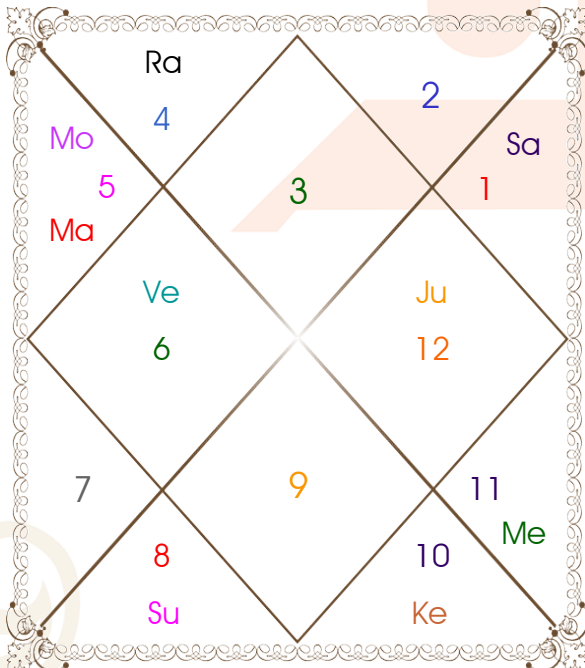

Navamsa Chart