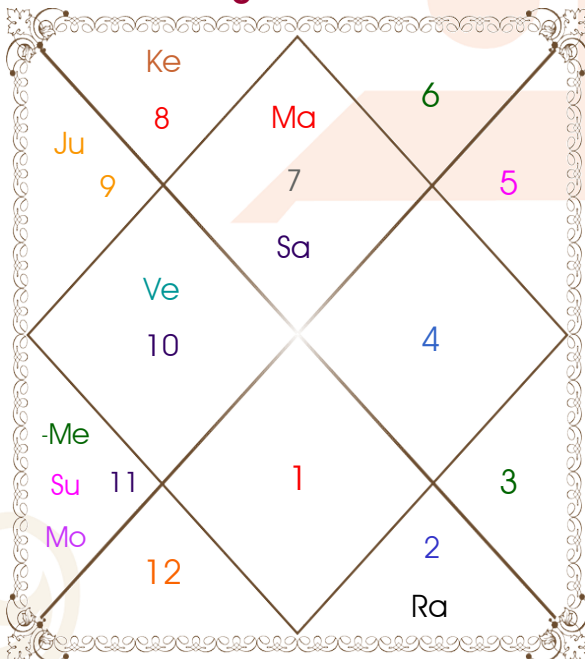

Natal

Progressed

Nak Pad	Degree	Sign	R	C	Planet	R	C	Sign	Degree	Pad	Nak
Visakha	2	26:11:58	Lib		Asc			Leo	17:23:12	2	P Phal
Satbisha	4	18:43:07	Aqu		Sun			Aqu	18:43:07	4	Satbisha
Satbisha	4	18:28:14	Aqu		Mon			Leo	19:16:10	2	P Phal
Visakha	3	28:48:04	Lib		Mar			C Aqu	06:30:44	4	Dhanish
Satbisha	3	13:30:22	Aqu	C	Mer	R		C Aqu	26:13:57	2	P Bhad
P Sadha	1	14:28:57	Sag		Jup	R		Gem	20:57:28	1	Punrvsu
Sravna	4	21:50:18	Cap		Ven			Pis	02:08:30	4	P Bhad
Visakha	1	22:42:30	Lib	R	Sat			Pis	07:48:08	2	U Bhad
Rohini	3	17:28:04	Tau	R	Rah	R		Aqu	14:45:32	3	Satbisha
Jyestha	1	17:28:04	Sco	R	Ket	R		Leo	14:45:32	1	P Phal
Jyestha	1	19:49:30	Sco		Mu			Ari	26:11:58	4	Bharani

R-Retrograde S-Stationary

C- Combust D-Deep Combust

Rahu : True

Lahiri Ayanamsa : 24:13:29

Lagna-Chalit