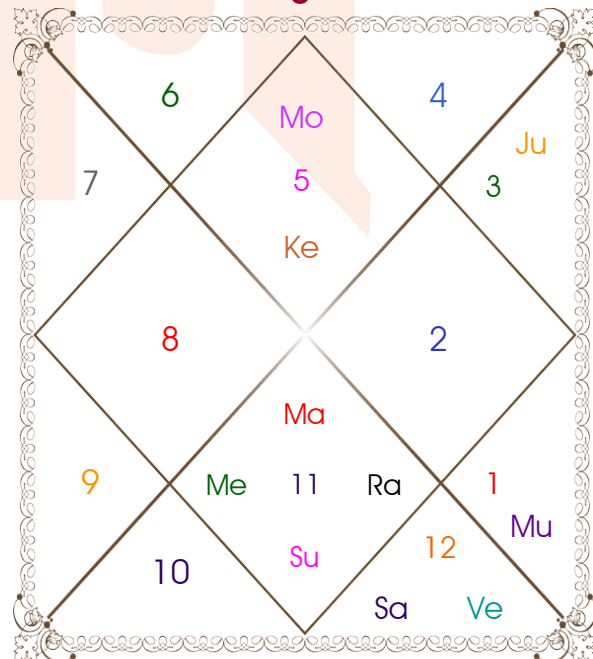

Natal

Progressed

Nak Pad	Degree	Sign	R	C	Planet	R	C	Sign	Degree	Pad	Nak
Visakha	2	26:11:58	Lib		Asc			Leo	17:23:12	2	P Phal
Satbisha	4	18:43:07	Aqu		Sun			Aqu	18:43:07	4	Satbisha
Satbisha	4	18:28:14	Aqu		Mon			Leo	19:16:10	2	P Phal
Visakha	3	28:48:04	Lib		Mar			C Aqu	06:30:44	4	Dhanish
Satbisha	3	13:30:22	Aqu	C	Mer	R		C Aqu	26:13:57	2	P Bhad
P Sadha	1	14:28:57	Sag		Jup	R		Gem	20:57:28	1	Punrvsu
Sravna	4	21:50:18	Cap		Ven			Pis	02:08:30	4	P Bhad
Visakha	1	22:42:30	Lib	R	Sat			Pis	07:48:08	2	U Bhad
Rohini	3	17:28:04	Tau	R	Rah	R		Aqu	14:45:32	3	Satbisha
Jyestha	1	17:28:04	Sco	R	Ket	R		Leo	14:45:32	1	P Phal
Jyestha	1	19:49:30	Sco		Mu			Ari	26:11:58	4	Bharani

R-Retrograde S-Stationary

C- Combust D-Deep Combust

Rahu : True

Lahiri Ayanamsa : 24:13:29

Lagna-Chalit

Varsh Lagna Chart

Friendship Table

	Sun	Mon	Mar	Mer	Jup	Ven	Sat
Sun	---	Enemy	Enemy	Enemy	Friend	Neutral	Neutral
Moon	Enemy	---	Enemy	Enemy	Friend	Neutral	Neutral
Mars	Enemy	Enemy	---	Enemy	Friend	Neutral	Neutral
Mercury	Enemy	Enemy	Enemy	---	Friend	Neutral	Neutral
Jupiter	Friend	Friend	Friend	Friend	---	Enemy	Enemy
Venus	Neutral	Neutral	Neutral	Neutral	Enemy	---	Enemy
Saturn	Neutral	Neutral	Neutral	Neutral	Enemy	Enemy	---

Dwadasvarga Table

	Asc	Sun	Mon	Mar	Mer	Jup	Ven	Sat
Rasi	Leo	Aqu	Leo	Aqu	Aqu	Gem	Pis	Pis
Hora	Can	Can	Can	Leo	Can	Can	Can	Can
Dreshkana	Sag	Gem	Sag	Lib	Can	Leo	Cap	Cap
Padamsa	Aqu	Leo	Aqu	Aqu	Sco	Sag	Pis	Gem
Panchamsa	Sag	Gem	Gem	Aqu	Lib	Gem	Tau	Vir
Shastamsa	Can	Can	Can	Tau	Vir	Leo	Lib	Sco
Saptamamsa	Sag	Gem	Sag	Pis	Leo	Lib	Vir	Lib
Ashtamsa	Sag	Sag	Cap	Vir	Aqu	Lib	Tau	Can
Navamsa	Vir	Pis	Vir	Sco	Tau	Ari	Can	Vir
Dasamamsa	Cap	Leo	Aqu	Ari	Lib	Sag	Sco	Cap
Ekadasamsa	Cap	Can	Aqu	Pis	Lib	Sag	Aqu	Ari
Dwadasamsa	Aqu	Vir	Pis	Ari	Sag	Aqu	Pis	Gem