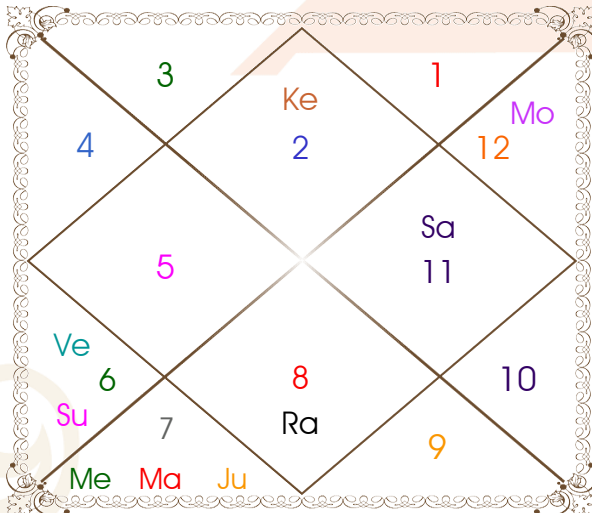

Chalit And Nirayana Bhava Chalit

Chalit Degree

Bhava	Bhava Start	Bhava Middle	Cusp	Rasi	Degree
1	Aries 20:46:41	Taurus 07:55:28	1	Taurus	07:55:28
2	Taurus 20:46:41	Gemini 03:37:55	2	Gemini	04:06:56
3	Gemini 16:29:08	Gemini 29:20:21	3	Gemini	28:37:31
4	Cancer 12:11:35	Cancer 25:02:48	4	Cancer	25:02:48
5	Leo 12:11:35	Leo 29:20:21	5	Leo	26:08:28
6	Virgo 16:29:08	Libra 03:37:55	6	Libra	01:57:12
7	Libra 20:46:41	Scorpio 07:55:28	7	Scorpio	07:55:28
8	Scorpio 20:46:41	Sagittarius 03:37:55	8	Sagittarius	04:06:56
9	Sagittarius 16:29:08	Sagittarius 29:20:21	9	Sagittarius	28:37:31
10	Capricorn 12:11:35	Capricorn 25:02:48	10	Capricorn	25:02:48
11	Aquarius 12:11:35	Aquarius 29:20:21	11	Aquarius	26:08:28
12	Pisces 16:29:08	Aries 03:37:55	12	Aries	01:57:12

Nirayana Bhava Chalit

Tara Chakra

Janma	Sampat	Vipat	Kshem	Pratyari	Saadhak	Vadha	Mitra	Atimitra
Satbisha	P Bhad	U Bhad	Revati	Asvini	Bharani	Krittika	Rohini	Mrgsra
Ardra	Punrvsu	Pushya	Aslesa	Magha	P Phal	U Phal	Hasta	Chitra
Svati	Visakha	Anuradha	Jyestha	Moola	P Sadha	U Sadha	Sravna	Dhanish

Chalit Chart