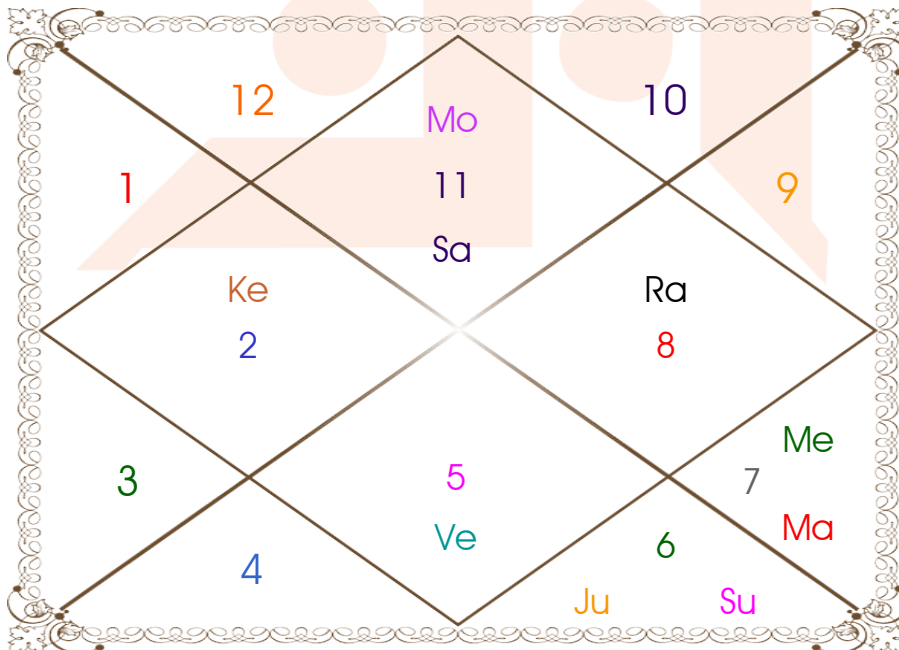

Mahamaya Jyotish Karyalaya

Astrologer Suman Acharya
Professor colony Raipur CG
Member All India Federation Of Astrologers Society
9827401035
astrosumanpal1981@gmail.com

Birth Charts

Lagna Chart

Moon Chart