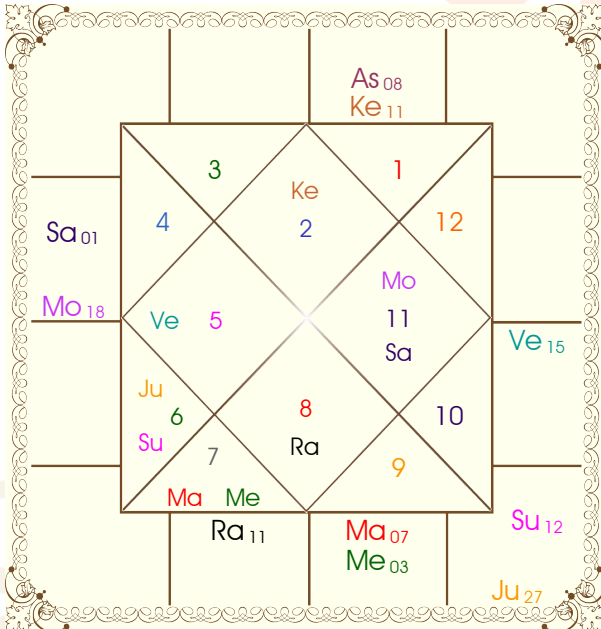

K P System

Balance of Dasa : Rahu 2 Years 0 Months 19 Days

Planet							Nirayana Bhava							
Pln	R	Sign	Degree	RL	NL	Sb	SS	Hse	Sign	Degree	RL	NL	Sb	SS
Sun		Vir	11:51:10	Mer	Mon	Mar	Mon	1	Tau	08:01:57	Ven	Sun	Ven	Ven
Mon		Aqu	18:28:45	Sat	Rah	Mon	Jup	2	Gem	04:13:25	Mer	Mar	Ven	Sat
Mar		Lib	07:22:53	Ven	Rah	Rah	Sat	3	Gem	28:44:00	Mer	Jup	Ven	Ket
Mer		Lib	02:57:32	Ven	Mar	Ven	Ven	4	Can	25:09:17	Mon	Mer	Rah	Mer
Jup		Vir	27:07:04	Mer	Mar	Jup	Ven	5	Leo	26:14:57	Sun	Ven	Ket	Rah
Ven		Leo	14:56:19	Sun	Ven	Ven	Sat	6	Lib	02:03:41	Ven	Mar	Ket	Ven
Sat	R	Aqu	00:41:06	Sat	Mar	Mer	Ven	7	Sco	08:01:57	Mar	Sat	Ket	Mer
Rah	R	Sco	11:15:55	Mar	Sat	Mon	Rah	8	Sag	04:13:25	Jup	Ket	Mon	Sat
Ket	R	Tau	11:15:55	Ven	Mon	Mar	Rah	9	Sag	28:44:00	Jup	Sun	Mar	Sat
Ura		Sag	24:33:45	Jup	Ven	Mer	Ven	10	Cap	25:09:17	Sat	Mar	Rah	Mer
Nep	R	Sag	24:42:39	Jup	Ven	Mer	Sun	11	Aqu	26:14:57	Sat	Jup	Ket	Jup
Plu		Lib	29:56:05	Ven	Jup	Mon	Sat	12	Ari	02:03:41	Mar	Ket	Ven	Jup

KP Ayanamsa : 23:39:57

Fortuna : Libra 14:39:32

Lagna Chart