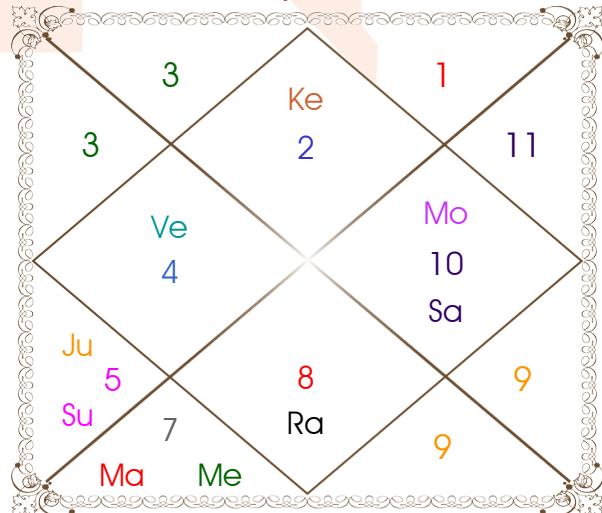

Astrologer Suman Acharya
Professor colony Raipur CG

Member All India Federation Of Astrologers Society
9827401035

astrosumanpal1981@gmail.com

Chalit And Nirayana Bhava Chalit

Chalit Degree

Bhava	Bhava Start	Bhava Middle	Cusp	Rasi	Degree
1	Aries 20:46:41	Taurus 07:55:28	1	Taurus	07:55:28
2	Taurus 20:46:41	Gemini 03:37:55	2	Gemini	04:06:56
3	Gemini 16:29:08	Gemini 29:20:21	3	Gemini	28:37:31
4	Cancer 12:11:35	Cancer 25:02:48	4	Cancer	25:02:48
5	Leo 12:11:35	Leo 29:20:21	5	Leo	26:08:28
6	Virgo 16:29:08	Libra 03:37:55	6	Libra	01:57:12
7	Libra 20:46:41	Scorpio 07:55:28	7	Scorpio	07:55:28
8	Scorpio 20:46:41	Sagittarius 03:37:55	8	Sagittarius	04:06:56
9	Sagittarius 16:29:08	Sagittarius 29:20:21	9	Sagittarius	28:37:31
10	Capricorn 12:11:35	Capricorn 25:02:48	10	Capricorn	25:02:48
11	Aquarius 12:11:35	Aquarius 29:20:21	11	Aquarius	26:08:28
12	Pisces 16:29:08	Aries 03:37:55	12	Aries	01:57:12

Nirayana Bhava Chalit

Tara Chakra

Janma	Sampat	Vipat	Kshem	Pratyari	Saadhak	Vadha	Mitra	Atimitra
Satbisha	P Bhad	U Bhad	Revati	Asvini	Bharani	Krittika	Rohini	Mrgsra
Ardra	Punrvsu	Pushya	Aslesa	Magha	P Phal	U Phal	Hasta	Chitra
Svati	Visakha	Anuradha	Jyestha	Moola	P Sadha	U Sadha	Sravna	Dhanish

Chalit Chart

Cusp Chart

Mahamaya Jyotish Karyalaya

Astrologer Suman Acharya
 Professor colony Raipur CG
 Member All India Federation Of Astrologers Society
 9827401035
 astrosumanpal1981@gmail.com

Karaka,Avastha,Rashmi