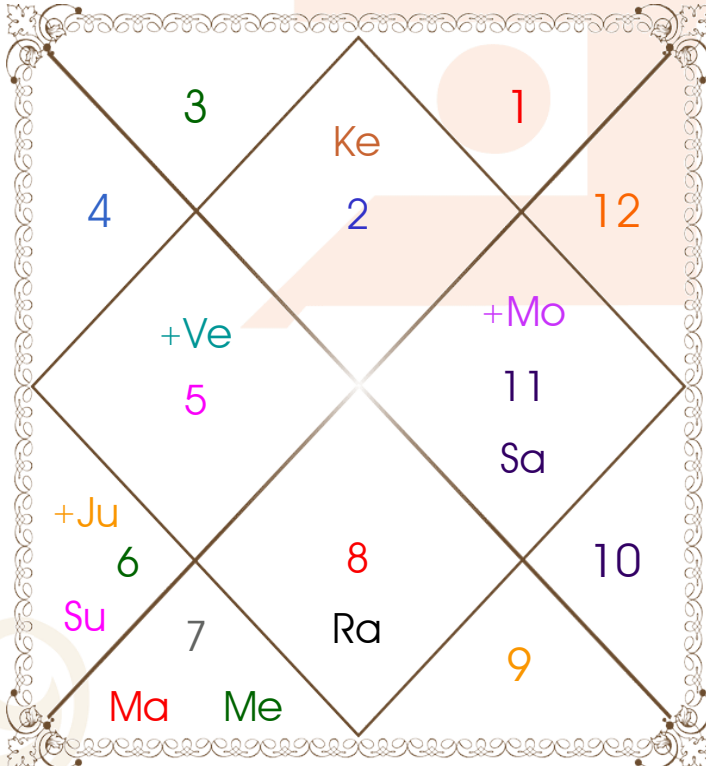

Planetary Degrees and their Positions

Pl	R	C	Rasi	Degree	Speed	Nak	Pad	No.	RL	NL	Sub	Dignity
Asc			Tau	07:55:28	377:17:23	Krittika	4	3	Ven	Sun	Ven	---
Sun			Vir	11:44:41	00:58:54	Hasta	1	13	Mer	Mon	Mar	NuSign
Mon			Aqu	18:22:16	11:57:28	Satbisha	4	24	Sat	Rah	Mon	NuSign
Mar			Lib	07:16:24	00:40:32	Svati	1	15	Ven	Rah	Rah	NuSign
Mer			Lib	02:51:03	01:24:12	Chitra	3	14	Ven	Mar	Ven	FrSign
Jup			Vir	27:00:35	00:12:46	Chitra	2	14	Mer	Mar	Jup	EnSign
Ven			Leo	14:49:50	01:13:28	P Phal	1	11	Sun	Ven	Ven	EnSign
Sat	R		Aqu	00:34:37	00:02:48	Dhanish	3	23	Sat	Mar	Mer	Moltrikn
Rah	R		Sco	11:09:26	00:10:59	Anuradha	3	17	Mar	Sat	Mon	EnSign
Ket	R		Tau	11:09:26	00:10:59	Rohini	1	4	Ven	Mon	Mar	NuSign
Ura			Sag	24:27:16	00:00:04	P Sadha	4	20	Jup	Ven	Mer	---
Nep	R		Sag	24:36:10	00:00:03	P Sadha	4	20	Jup	Ven	Mer	---
Plu			Lib	29:49:36	00:01:46	Visakha	3	16	Ven	Jup	Mon	---
Mid Heaven			Cap	25:02:48	--	Dhanish	--	23	Sat	Mar	Rah	--

R-Retrograde S-Stationary

C- Combust D-Deep Combust

Rahu : True

Lahiri Ayanamsa : 23:46:26

Lagna-Chalit