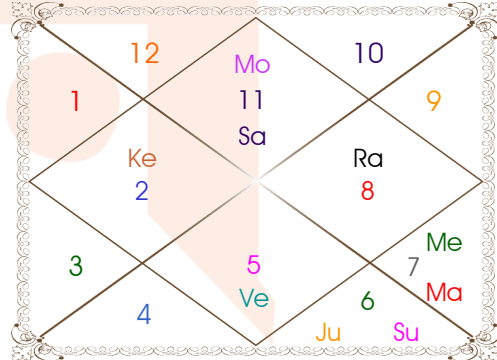

R-Retrograde S-Stationary

C- Combust D-Deep Combust

Rahu : True

Lahiri Ayanamsa : 23:46:26

Lagna-Chalit

Moon Chart

Navamsa Chart

Mahamaya Jyotish Karyalaya

Astrologer Suman Acharya
Professor colony Raipur CG

Member All India Federation Of Astrologers Society
9827401035

astrosumanpal1981@gmail.com

Chalit And Nirayana Bhava Chalit

Chalit Degree

Bhava	Bhava Start	Bhava Middle	Cusp	Rasi	Degree
1	Aries 20:46:41	Taurus 07:55:28	1	Taurus	07:55:28
2	Taurus 20:46:41	Gemini 03:37:55	2	Gemini	04:06:56
3	Gemini 16:29:08	Gemini 29:20:21	3	Gemini	28:37:31
4	Cancer 12:11:35	Cancer 25:02:48	4	Cancer	25:02:48
5	Leo 12:11:35	Leo 29:20:21	5	Leo	26:08:28
6	Virgo 16:29:08	Libra 03:37:55	6	Libra	01:57:12
7	Libra 20:46:41	Scorpio 07:55:28	7	Scorpio	07:55:28
8	Scorpio 20:46:41	Sagittarius 03:37:55	8	Sagittarius	04:06:56
9	Sagittarius 16:29:08	Sagittarius 29:20:21	9	Sagittarius	28:37:31
10	Capricorn 12:11:35	Capricorn 25:02:48	10	Capricorn	25:02:48
11	Aquarius 12:11:35	Aquarius 29:20:21	11	Aquarius	26:08:28
12	Pisces 16:29:08	Aries 03:37:55	12	Aries	01:57:12