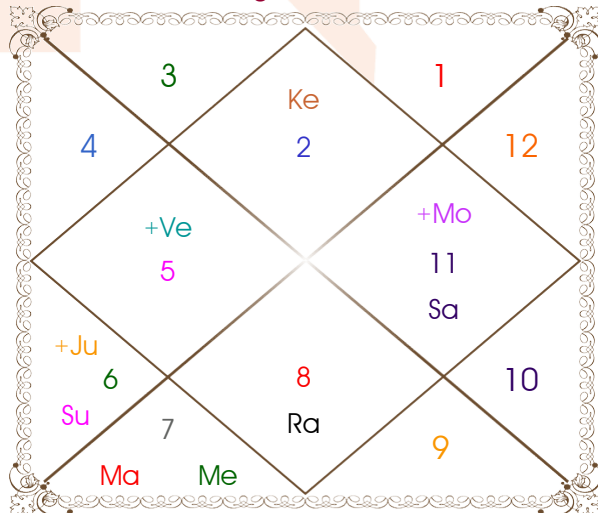

Lagna-Chalit

Mahamaya Jyotish Karyalaya

Astrologer Suman Acharya
Professor colony Raipur CG
Member All India Federation Of Astrologers Society
9827401035
astrosumanpal1981@gmail.com