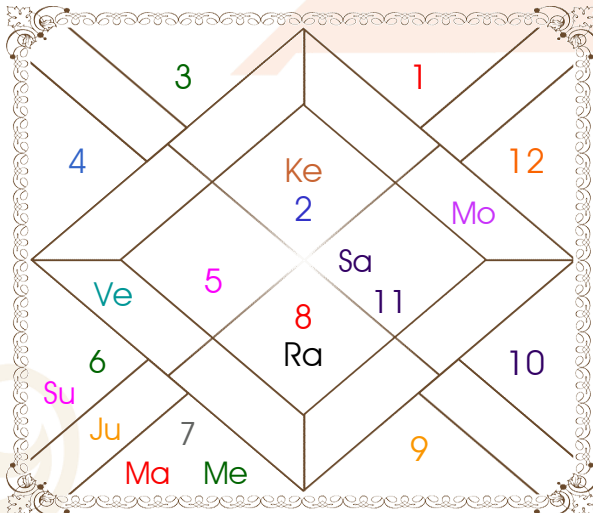

Karaka,Avastha,Rashmi

Planet	----- Karaka -----		----- Avastha -----		Kiran Rashmi	Planet Power	
	Char	Sthir	Baladi	Deeptadi Shayanadi			
Sun	Matra	Pitra	Vridh	Shakt	Sabha	1.88	27 %
Mon	Amatya	Matra	Vridh	Nipidit	Netrapani	2.63	67 %
Mar	Putra	Bhratra	Kumar	Shakt	Aagamana	2.31	63 %
Mer	Gyati	Gyati	Bala	Mudit	Kautuka	6.01	25 %
Jup	Atma	Dhan	Bala	Khal	Bhojana	3.81	31 %
Ven	Bhratra	Kalatra	Yuva	Khal	Bhojana	1.87	60 %
Sat	Kalatra	Ayush	Bala	Swastha	Aagama	4.41	62 %
Rah	---	Gyan	Vridh	Khal	Sabha	0.00	74 %
Ket	---	Moksh	Vridh	Nipidit	Netrapani	0.00	74 %
Total						22.93	

Tara Chakra

Janma	Sampat	Vipat	Kshem	Pratyari	Saadhak	Vadha	Mitra	Atimitra
Satbisha	P Bhad	U Bhad	Revati	Asvini	Bharani	Krittika	Rohini	Mrgsra
Ardra	Punrvsu	Pushya	Aslesa	Magha	P Phal	U Phal	Hasta	Chitra
Svati	Visakha	Anuradha	Jyestha	Moola	P Sadha	U Sadha	Sravna	Dhanish

Chalit Chart