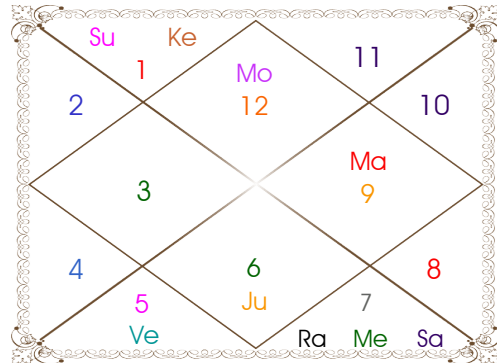

R-Retrograde S-Stationary

C- Combust D-Deep Combust

Rahu : True

Lahiri Ayanamsa : 23:46:26

Lagna-Chalit

Moon Chart

Navamsa Chart

Mahamaya Jyotish Karyalaya

Astrologer Suman Acharya
Professor colony Raipur CG

Member All India Federation Of Astrologers Society
9827401035

astrosumanpal1981@gmail.com

Chalit And Nirayana Bhava Chalit

Chalit Degree

Bhava	Bhava Start	Bhava Middle	Cusp	Rasi	Degree
1	Aries 20:46:41	Taurus 07:55:28	1	Taurus	07:55:28
2	Taurus 20:46:41	Gemini 03:37:55	2	Gemini	04:06:56
3	Gemini 16:29:08	Gemini 29:20:21	3	Gemini	28:37:31
4	Cancer 12:11:35	Cancer 25:02:48	4	Cancer	25:02:48
5	Leo 12:11:35	Leo 29:20:21	5	Leo	26:08:28
6	Virgo 16:29:08	Libra 03:37:55	6	Libra	01:57:12
7	Libra 20:46:41	Scorpio 07:55:28	7	Scorpio	07:55:28
8	Scorpio 20:46:41	Sagittarius 03:37:55	8	Sagittarius	04:06:56
9	Sagittarius 16:29:08	Sagittarius 29:20:21	9	Sagittarius	28:37:31
10	Capricorn 12:11:35	Capricorn 25:02:48	10	Capricorn	25:02:48
11	Aquarius 12:11:35	Aquarius 29:20:21	11	Aquarius	26:08:28
12	Pisces 16:29:08	Aries 03:37:55	12	Aries	01:57:12