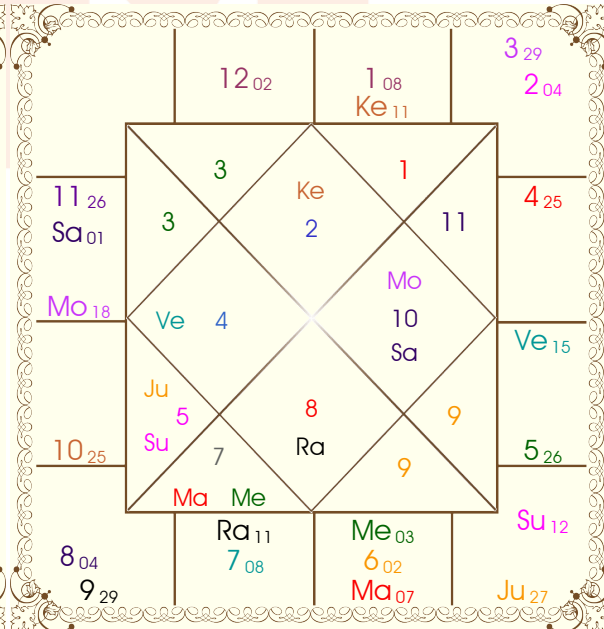

Balance of Dasa : Rahu 2 Years 0 Months 19 Days

Planet							Nirayana Bhava							
Pln	R	Sign	Degree	RL	NL	Sb	SS	Hse	Sign	Degree	RL	NL	Sb	SS
Sun		Vir	11:51:10	Mer	Mon	Mar	Mon	1	Tau	08:01:57	Ven	Sun	Ven	Ven
Mon		Aqu	18:28:45	Sat	Rah	Mon	Jup	2	Gem	04:13:25	Mer	Mar	Ven	Sat
Mar		Lib	07:22:53	Ven	Rah	Rah	Sat	3	Gem	28:44:00	Mer	Jup	Ven	Ket
Mer		Lib	02:57:32	Ven	Mar	Ven	Ven	4	Can	25:09:17	Mon	Mer	Rah	Mer
Jup		Vir	27:07:04	Mer	Mar	Jup	Ven	5	Leo	26:14:57	Sun	Ven	Ket	Rah
Ven		Leo	14:56:19	Sun	Ven	Ven	Sat	6	Lib	02:03:41	Ven	Mar	Ket	Ven
Sat	R	Aqu	00:41:06	Sat	Mar	Mer	Ven	7	Sco	08:01:57	Mar	Sat	Ket	Mer
Rah	R	Sco	11:15:55	Mar	Sat	Mon	Rah	8	Sag	04:13:25	Jup	Ket	Mon	Sat
Ket	R	Tau	11:15:55	Ven	Mon	Mar	Rah	9	Sag	28:44:00	Jup	Sun	Mar	Sat
Ura		Sag	24:33:45	Jup	Ven	Mer	Ven	10	Cap	25:09:17	Sat	Mar	Rah	Mer
Nep	R	Sag	24:42:39	Jup	Ven	Mer	Sun	11	Aqu	26:14:57	Sat	Jup	Ket	Jup
Plu		Lib	29:56:05	Ven	Jup	Mon	Sat	12	Ari	02:03:41	Mar	Ket	Ven	Jup

KP Ayanamsa : 23:39:57

Fortuna : Libra 14:39:32

Lagna Chart

Cusp Chart

Mahamaya Jyotish Karyalaya

Astrologer Suman Acharya
Professor colony Raipur CG

Member All India Federation Of Astrologers Society
9827401035