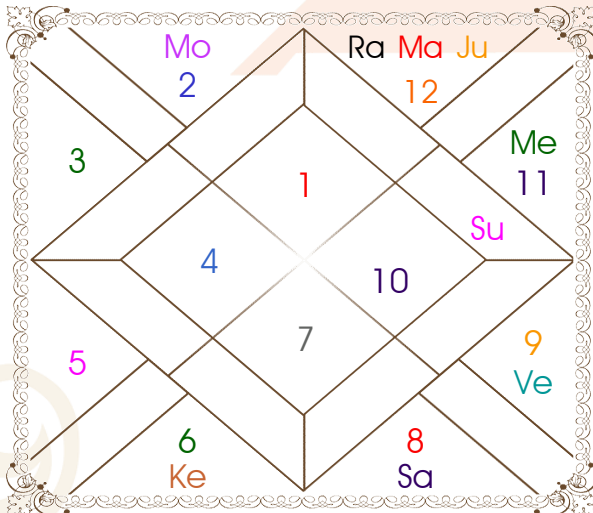

Karak, Avastha, Rashmi

Planet	----- Karaka -----			----- Avastha -----		Kiran Rashmi	Planet Power
	Char	Sthir	Baladi	Deeptadi	Shayanadi		
Sun	Bhratra	Pitra	Bala	Khal	Sabha	5.85	90 %
Mon	Matra	Matra	Kumar	Swastha	Kautuka	15.97	40 %
Mar	Atma	Bhratra	Bala	Mudit	Nidra	3.34	10 %
Mer	Putra	Gyati	Yuva	Nipidit	Netrapani	1.08	66 %
Jup	Kalatra	Dhan	Mrit	Swastha	Aagama	3.28	67 %
Ven	Gyati	Kalatra	Kumar	Shant	Bhojana	3.88	64 %
Sat	Amatyaa	Ayush	Bala	Khal	Netrapani	1.61	30 %
Rah	---	Gyan	Kumar	Shant	Netrapani	0.00	0 %
Ket	---	Moksh	Kumar	Khal	Bhojana	0.00	61 %
Total						35.00	

Tara Chakra

Janma	Sampat	Vipat	Kshem	Pratyari	Saadhak	Vadha	Mitra	Atimitra
Rohini	Mrgsra	Ardra	Punrvsu	Pushya	Aslesa	Magha	P Phal	U Phal
Hasta	Chitra	Svati	Visakha	Anuradha	Jyestha	Moola	P Sadha	U Sadha
Sravna	Dhanish	Satbisha	P Bhad	U Bhad	Revati	Asvini	Bharani	Krittika

Chalit Chart