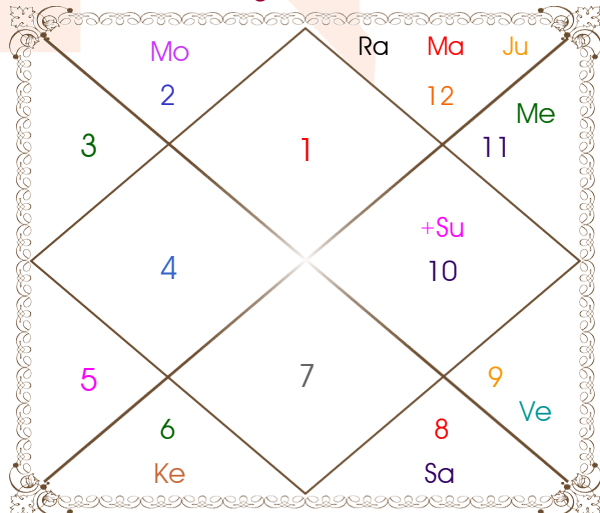

Lagna-Chalit

Mahamaya Jyotish Karyalaya

Astrologer Suman Acharya
Professor colony Raipur CG
Member All India Federation Of Astrologers Society
9827401035
astrosumanpal1981@gmail.com