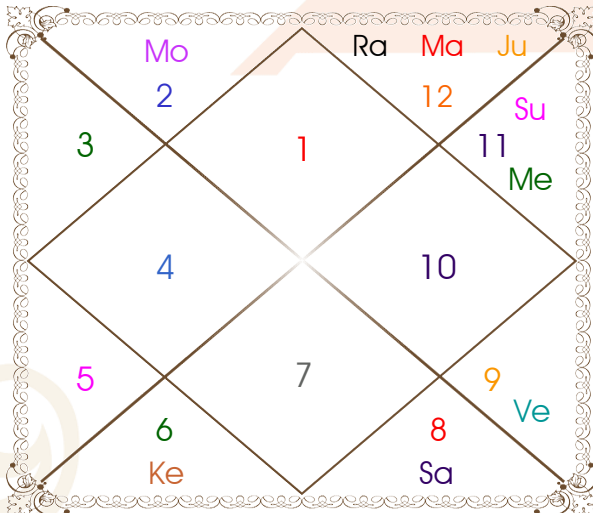

Chalit And Nirayana Bhava Chalit

Chalit Degree

Bhava	Bhava Start	Bhava Middle	Cusp	Rasi	Degree
1	Pisces 29:56:02	Aries 16:41:31	1	Aries	16:41:31
2	Aries 29:56:02	Taurus 13:10:32	2	Taurus	15:58:53
3	Taurus 26:25:03	Gemini 09:39:34	3	Gemini	11:06:50
4	Gemini 22:54:04	Cancer 06:08:35	4	Cancer	06:08:35
5	Cancer 22:54:04	Leo 09:39:34	5	Leo	04:33:28
6	Leo 26:25:03	Virgo 13:10:32	6	Virgo	08:46:21
7	Virgo 29:56:02	Libra 16:41:31	7	Libra	16:41:31
8	Libra 29:56:02	Scorpio 13:10:32	8	Scorpio	15:58:53
9	Scorpio 26:25:03	Sagittarius 09:39:34	9	Sagittarius	11:06:50
10	Sagittarius 22:54:04	Capricorn 06:08:35	10	Capricorn	06:08:35
11	Capricorn 22:54:04	Aquarius 09:39:34	11	Aquarius	04:33:28
12	Aquarius 26:25:03	Pisces 13:10:32	12	Pisces	08:46:21

Nirayana Bhava Chalit

Tara Chakra

Janma	Sampat	Vipat	Kshem	Pratyari	Saadhak	Vadha	Mitra	Atimitra
Rohini	Mrgsra	Ardra	Punrvsu	Pushya	Aslesa	Magha	P Phal	U Phal
Hasta	Chitra	Svati	Visakha	Anuradha	Jyestha	Moola	P Sadha	U Sadha
Shravana	Dhanish	Satbisha	P Bhad	U Bhad	Revati	Asvini	Bharani	Krittika

Chalit Chart