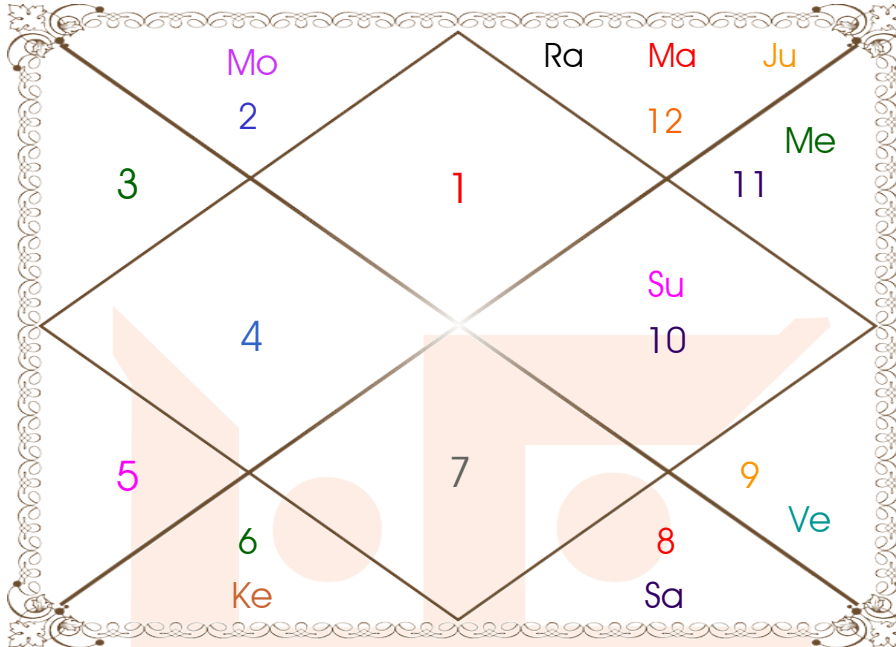

Ghatak

Month _____: Margshirsh
Tithi _____: 5-10-15
Day _____: Saturday
Nakshatra _____: Hasta
Yoga _____: Shukla
Karan _____: Shakuni
Prahar _____: 4
Varga _____: Simha
Lagna _____: Taurus
Sun _____: Scorpio
Mon _____: Sagittarius
Mar _____: Sagittarius
Mer _____: Virgo
Jup _____: Capricorn
Ven _____: Capricorn
Sat _____: Libra
Rah _____: Capricorn

Mahamaya Jyotish Karyalaya

Astrologer Suman Acharya
Professor colony Raipur CG
Member All India Federation Of Astrologers Society
9827401035
astrosumanpal1981@gmail.com

Birth Charts

Lagna Chart

Moon Chart