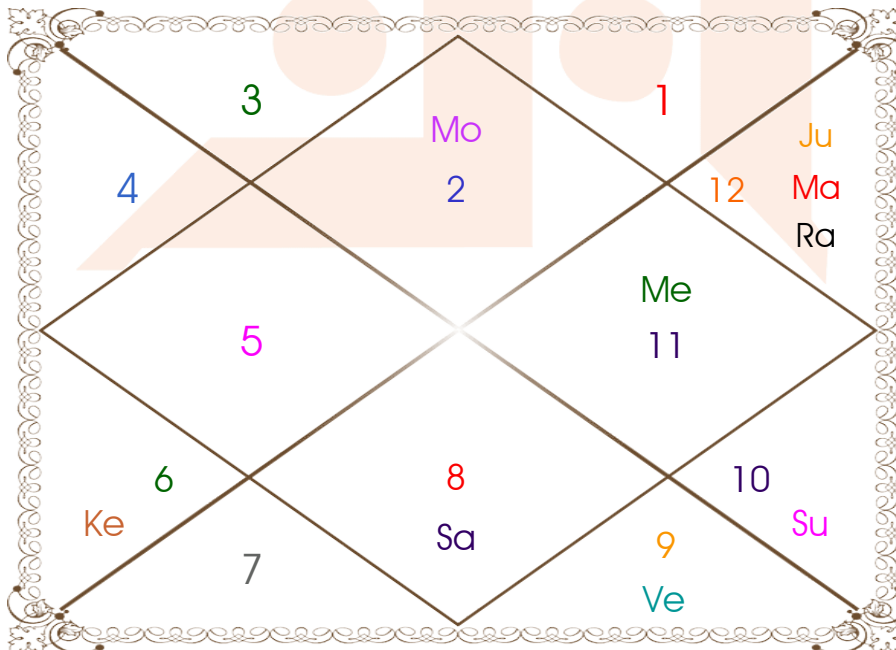

Ghatak

Month _____: Margshirsh
Tithi _____: 5-10-15
Day _____: Saturday
Nakshatra _____: Hasta
Yoga _____: Shukla
Karan _____: Shakuni
Prahar _____: 4
Varga _____: Simha
Lagna _____: Taurus
Sun _____: Scorpio
Mon _____: Sagittarius
Mar _____: Sagittarius
Mer _____: Virgo
Jup _____: Capricorn
Ven _____: Capricorn
Sat _____: Libra
Rah _____: Capricorn

Mahamaya Jyotish Karyalaya

Astrologer Suman Acharya
Professor colony Raipur CG
Member All India Federation Of Astrologers Society
9827401035
astrosumanpal1981@gmail.com

Birth Charts

Lagna Chart

Moon Chart