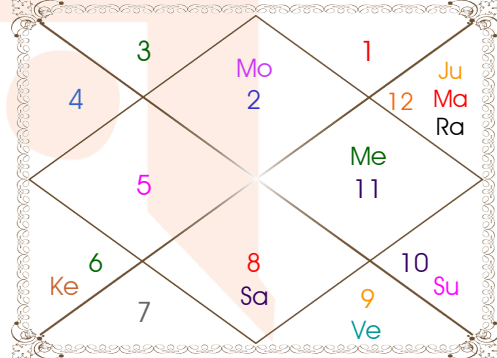

R-Retrograde S-Stationary

C- Combust D-Deep Combust

Rahu : True

Lahiri Ayanamsa : 23:40:34

Lagna-Chalit

Moon Chart

Navamsa Chart

Mahamaya Jyotish Karyalaya

Astrologer Suman Acharya
Professor colony Raipur CG

Member All India Federation Of Astrologers Society
9827401035

astrosumanpal1981@gmail.com

Chalit And Nirayana Bhava Chalit

Chalit Degree

Bhava	Bhava Start	Bhava Middle	Cusp	Rasi	Degree
1	Pisces 29:56:02	Aries 16:41:31	1	Aries	16:41:31
2	Aries 29:56:02	Taurus 13:10:32	2	Taurus	15:58:53
3	Taurus 26:25:03	Gemini 09:39:34	3	Gemini	11:06:50
4	Gemini 22:54:04	Cancer 06:08:35	4	Cancer	06:08:35
5	Cancer 22:54:04	Leo 09:39:34	5	Leo	04:33:28
6	Leo 26:25:03	Virgo 13:10:32	6	Virgo	08:46:21
7	Virgo 29:56:02	Libra 16:41:31	7	Libra	16:41:31
8	Libra 29:56:02	Scorpio 13:10:32	8	Scorpio	15:58:53
9	Scorpio 26:25:03	Sagittarius 09:39:34	9	Sagittarius	11:06:50
10	Sagittarius 22:54:04	Capricorn 06:08:35	10	Capricorn	06:08:35
11	Capricorn 22:54:04	Aquarius 09:39:34	11	Aquarius	04:33:28
12	Aquarius 26:25:03	Pisces 13:10:32	12	Pisces	08:46:21