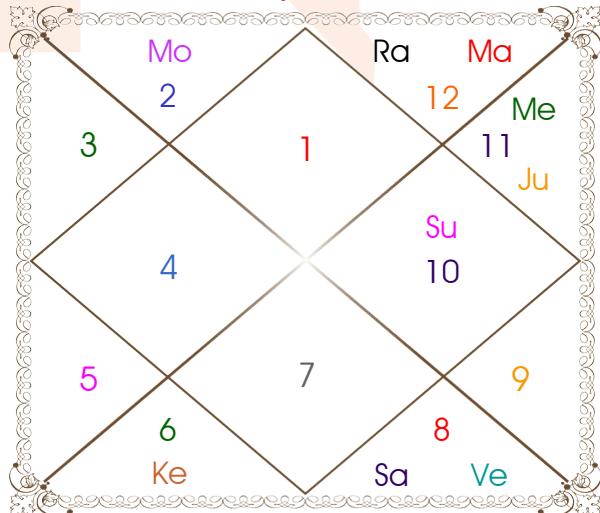

Astrologer Suman Acharya
Professor colony Raipur CG

Member All India Federation Of Astrologers Society
9827401035

astrosumanpal1981@gmail.com

Chalit And Nirayana Bhava Chalit

Chalit Degree

Bhava	Bhava Start	Bhava Middle	Cusp	Rasi	Degree
1	Pisces 29:56:02	Aries 16:41:31	1	Aries	16:41:31
2	Aries 29:56:02	Taurus 13:10:32	2	Taurus	15:58:53
3	Taurus 26:25:03	Gemini 09:39:34	3	Gemini	11:06:50
4	Gemini 22:54:04	Cancer 06:08:35	4	Cancer	06:08:35
5	Cancer 22:54:04	Leo 09:39:34	5	Leo	04:33:28
6	Leo 26:25:03	Virgo 13:10:32	6	Virgo	08:46:21
7	Virgo 29:56:02	Libra 16:41:31	7	Libra	16:41:31
8	Libra 29:56:02	Scorpio 13:10:32	8	Scorpio	15:58:53
9	Scorpio 26:25:03	Sagittarius 09:39:34	9	Sagittarius	11:06:50
10	Sagittarius 22:54:04	Capricorn 06:08:35	10	Capricorn	06:08:35
11	Capricorn 22:54:04	Aquarius 09:39:34	11	Aquarius	04:33:28
12	Aquarius 26:25:03	Pisces 13:10:32	12	Pisces	08:46:21

Nirayana Bhava Chalit

Tara Chakra

Janma	Sampat	Vipat	Kshem	Pratyari	Saadhak	Vadha	Mitra	Atimitra
Rohini	Mrgsra	Ardra	Punrvsu	Pushya	Aslesa	Magha	P Phal	U Phal
Hasta	Chitra	Svati	Visakha	Anuradha	Jyestha	Moola	P Sadha	U Sadha
Shravana	Dhanish	Satbisha	P Bhad	U Bhad	Revati	Asvini	Bharani	Krittika

Chalit Chart

Cusp Chart

Mahamaya Jyotish Karyalaya

Astrologer Suman Acharya
 Professor colony Raipur CG
 Member All India Federation Of Astrologers Society
 9827401035
 astrosumanpal1981@gmail.com

Karak, Avastha, Rashmi