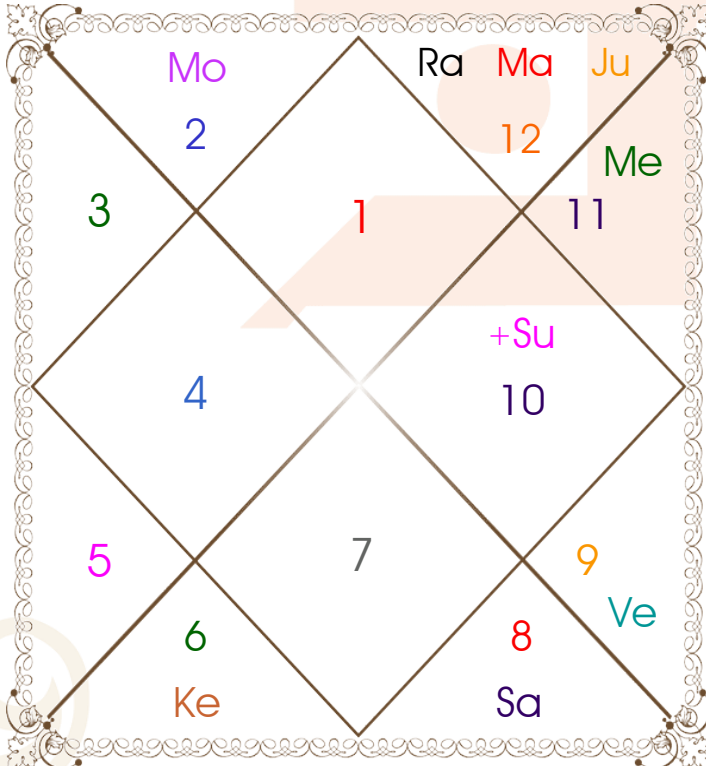

Planetary Degrees and their Positions

Pl	R	C	Rasi	Degree	Speed	Nak	Pad	No.	RL	NL	Sub	Dignity
Asc			Ari	16:41:31	423:38:24	Bharani	2	2	Mar	Ven	Mon	---
Sun			Cap	25:14:10	01:00:46	Dhanish	1	23	Sat	Mar	Rah	EnSign
Mon			Tau	23:16:52	11:51:58	Rohini	4	4	Ven	Mon	Sun	Moltrikn
Mar			Pis	27:45:02	00:41:40	Revati	4	27	Jup	Mer	Jup	FrSign
Mer			Aqu	12:35:28	01:23:37	Satbisha	2	24	Sat	Rah	Mer	NuSign
Jup			Pis	01:10:06	00:13:08	P Bhad	4	25	Jup	Jup	Mar	OwnSign
Ven			Sag	09:47:18	01:07:17	Moola	3	19	Jup	Ket	Sat	NuSign
Sat			Sco	25:24:23	00:04:39	Jyestha	3	18	Mar	Mer	Rah	EnSign
Rah	R		Pis	19:33:44	00:05:21	Revati	1	27	Jup	Mer	Ven	NuSign
Ket	R		Vir	19:33:44	00:05:21	Hasta	3	13	Mer	Mon	Mer	EnSign
Ura			Sag	01:54:28	00:02:31	Moola	1	19	Jup	Ket	Ven	---
Nep			Sag	13:20:52	00:01:48	P Sadha	1	20	Jup	Ven	Ven	---
Plu			Lib	16:17:44	00:00:07	Svati	3	15	Ven	Rah	Ven	---
Mid Heaven			Cap	06:08:35	--	U Sadha	--	21	Sat	Sun	Mer	--

R-Retrograde S-Stationary

C- Combust D-Deep Combust

Rahu : True

Lahiri Ayanamsa : 23:40:34

Lagna-Chalit