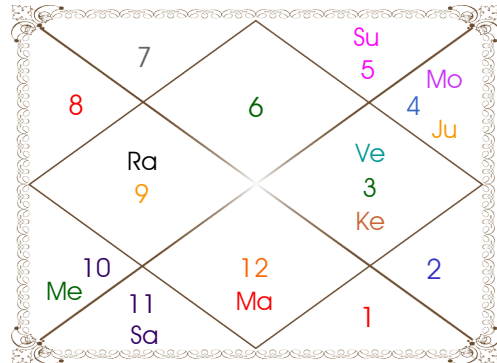

R-Retrograde S-Stationary

C- Combust D-Deep Combust

Rahu : True

Lahiri Ayanamsa : 23:40:34

Lagna-Chalit

Moon Chart

Navamsa Chart

Mahamaya Jyotish Karyalaya

Astrologer Suman Acharya
Professor colony Raipur CG

Member All India Federation Of Astrologers Society
9827401035

astrosumanpal1981@gmail.com

Chalit And Nirayana Bhava Chalit

Chalit Degree

Bhava	Bhava Start	Bhava Middle	Cusp	Rasi	Degree
1	Pisces 29:56:02	Aries 16:41:31	1	Aries	16:41:31
2	Aries 29:56:02	Taurus 13:10:32	2	Taurus	15:58:53
3	Taurus 26:25:03	Gemini 09:39:34	3	Gemini	11:06:50
4	Gemini 22:54:04	Cancer 06:08:35	4	Cancer	06:08:35
5	Cancer 22:54:04	Leo 09:39:34	5	Leo	04:33:28
6	Leo 26:25:03	Virgo 13:10:32	6	Virgo	08:46:21
7	Virgo 29:56:02	Libra 16:41:31	7	Libra	16:41:31
8	Libra 29:56:02	Scorpio 13:10:32	8	Scorpio	15:58:53
9	Scorpio 26:25:03	Sagittarius 09:39:34	9	Sagittarius	11:06:50
10	Sagittarius 22:54:04	Capricorn 06:08:35	10	Capricorn	06:08:35
11	Capricorn 22:54:04	Aquarius 09:39:34	11	Aquarius	04:33:28
12	Aquarius 26:25:03	Pisces 13:10:32	12	Pisces	08:46:21