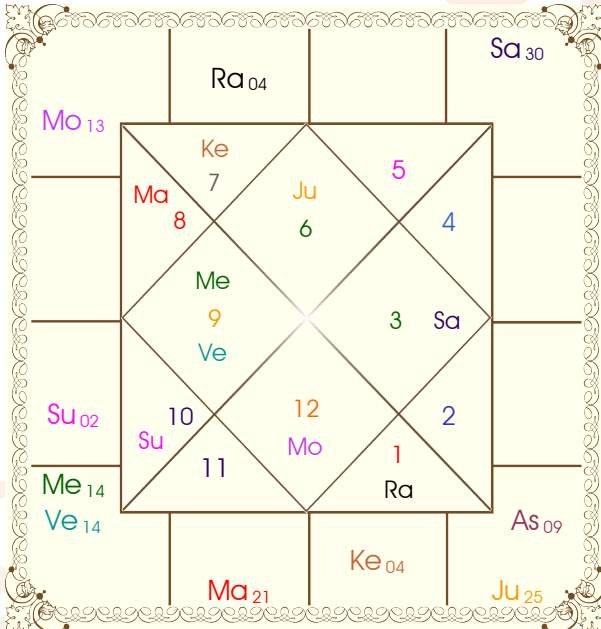

K P System

Balance of Dasa : Saturn 5 Years 6 Months 23 Days

Planet						Nirayana Bhava								
Pln	R	Sign	Degree	RL	NL	Sb	SS	Hse	Sign	Degree	RL	NL	Sb	SS
Sun		Cap	01:50:19	Sat	Sun	Jup	Mer	1	Vir	09:00:20	Mer	Sun	Ven	Jup
Mon		Pis	12:45:41	Jup	Sat	Mar	Ven	2	Lib	08:12:24	Ven	Rah	Rah	Ven
Mar		Sco	20:42:47	Mar	Mer	Ven	Jup	3	Sco	08:30:32	Mar	Sat	Ven	Sun
Mer		Sag	14:00:02	Jup	Ven	Ven	Mar	4	Sag	08:57:20	Jup	Ket	Jup	Mon
Jup		Vir	24:34:00	Mer	Mar	Rah	Jup	5	Cap	09:29:57	Sat	Sun	Ven	Sat
Ven		Sag	13:42:06	Jup	Ven	Ven	Ven	6	Aqu	09:55:35	Sat	Rah	Jup	Mon
Sat	R	Gem	29:54:43	Mer	Jup	Mon	Jup	7	Pis	09:00:20	Jup	Sat	Ven	Rah
Rah	R	Ari	03:45:30	Mar	Ket	Mon	Mon	8	Ari	08:12:24	Mar	Ket	Jup	Mer
Ket	R	Lib	03:45:30	Ven	Mar	Ven	Rah	9	Tau	08:30:32	Ven	Sun	Ven	Mar
Ura		Aqu	10:43:57	Sat	Rah	Sat	Sat	10	Gem	08:57:20	Mer	Rah	Jup	Sat
Nep		Cap	20:32:11	Sat	Mon	Ven	Ven	11	Can	09:29:57	Mon	Sat	Ven	Jup
Plu		Sco	29:24:49	Mar	Mer	Sat	Rah	12	Leo	09:55:35	Sun	Ket	Sat	Mer

KP Ayanamsa : 23:49:22

Fortuna : Scorpio 19:55:42

Lagna Chart