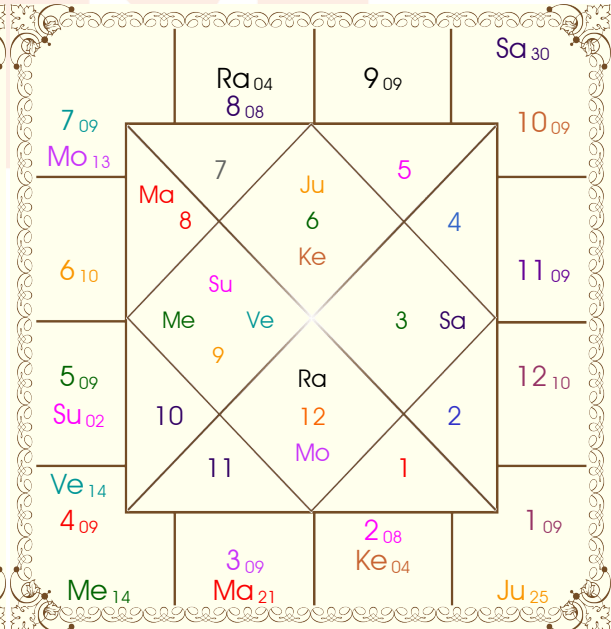

Cusp Chart

Mahamaya Jyotish Karyalaya

Astrologer Suman Acharya
Professor colony Raipur CG

Member All India Federation Of Astrologers Society
9827401035

astrosumanpal1981@gmail.com