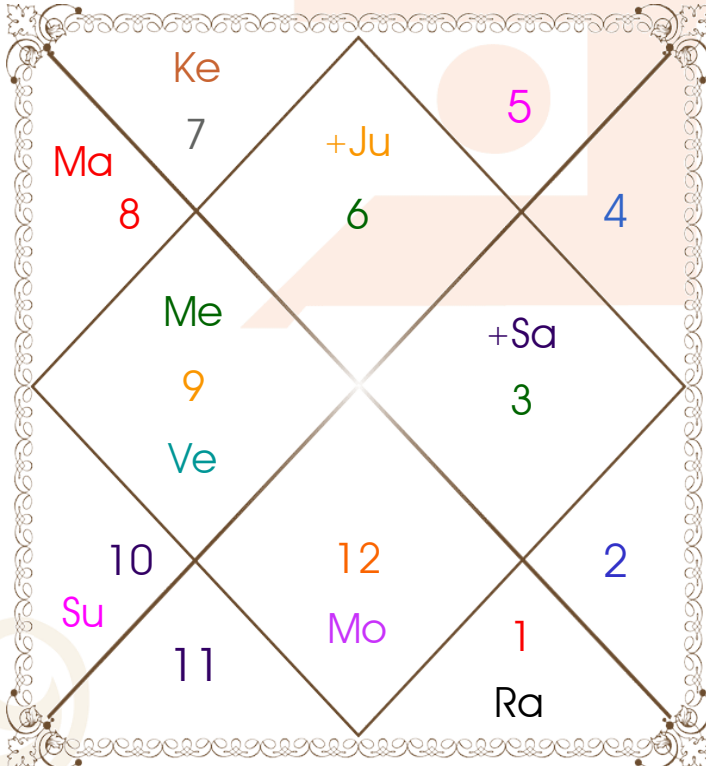

Planetary Degrees and their Positions

Pl	R	C	Rasi	Degree	Speed	Nak	Pad	No.	RL	NL	Sub	Dignity
Asc			Vir	08:54:10	337:08:22	U Phal	4	12	Mer	Sun	Ven	---
Sun			Cap	01:44:09	01:01:07	U Sadha	2	21	Sat	Sun	Jup	EnSign
Mon			Pis	12:39:31	13:27:40	U Bhad	3	26	Jup	Sat	Mar	NuSign
Mar			Scor	20:36:37	00:41:45	Jyestha	2	18	Mar	Mer	Ven	OwnSign
Mer			Sag	13:53:52	01:26:56	P Sadha	1	20	Jup	Ven	Ven	NuSign
Jup			Vir	24:27:50	00:03:14	Chitra	1	14	Mer	Mar	Rah	EnSign
Ven			Sag	13:35:56	01:15:10	P Sadha	1	20	Jup	Ven	Ven	NuSign
Sat	R		Gem	29:48:33	00:04:57	Punrvsu	3	7	Mer	Jup	Mon	FrSign
Rah	R		Ari	03:39:21	00:01:23	Asvini	2	1	Mar	Ket	Sun	EnSign
Ket	R		Lib	03:39:21	00:01:23	Chitra	4	14	Ven	Mar	Ven	NuSign
Ura			Aqu	10:37:47	00:02:52	Satbisha	2	24	Sat	Rah	Sat	---
Nep			Cap	20:26:01	00:02:11	Sravna	4	22	Sat	Mon	Ket	---
Plu			Scor	29:18:39	00:01:59	Jyestha	4	18	Mar	Mer	Sat	---
Mid Heaven			Gem	08:51:10	--	Ardra	--	6	Mer	Rah	Jup	--

R-Retrograde S-Stationary

C- Combust D-Deep Combust

Rahu : True

Lahiri Ayanamsa : 23:55:32

Lagna-Chalit