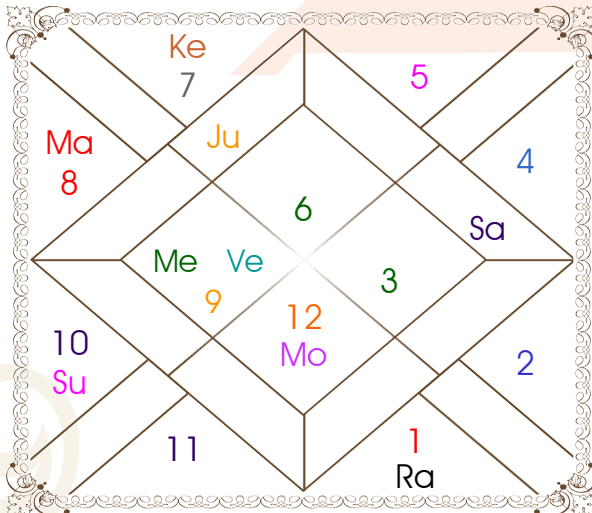

Karaka, Avastha, Rashmi

Planet	----- Karaka -----		----- Avastha -----			Kiran Rashmi	Planet Power
	Char	Sthir	Baladi	Deeptadi	Shayanadi		
Sun	Kalatra	Pitra	Mrit	Khal	Aagama	1.82	23 %
Mon	Gyati	Matra	Yuva	Shant	Netrapani	3.24	68 %
Mar	Bhratra	Bhratra	Kumar	Swastha	Gamana	4.69	13 %
Mer	Matra	Gyati	Yuva	Shakt	Netrapani	3.04	67 %
Jup	Amatyaa	Dhan	Bala	Khal	Sabha	3.91	76 %
Ven	Putra	Kalatra	Yuva	Shakt	Kautuka	4.09	55 %
Sat	Atma	Ayush	Mrit	Mudit	Aagama	1.94	54 %
Rah	---	Gyan	Bala	Khal	Netrapani	0.00	34 %
Ket	---	Moksh	Bala	Shant	Kautuka	0.00	34 %
Total						22.72	

Tara Chakra

Janma	Sampat	Vipat	Kshem	Pratyari	Saadhak	Vadha	Mitra	Atimitra
U Bhad	Revati	Asvini	Bharani	Krittika	Rohini	Mrgsra	Ardra	Punrvsu
Pushya	Aslesa	Magha	P Phal	U Phal	Hasta	Chitra	Svati	Visakha
Anuradha	Jyestha	Moola	P Sadha	U Sadha	Sravna	Dhanish	Satbisha	P Bhad

Chalit Chart