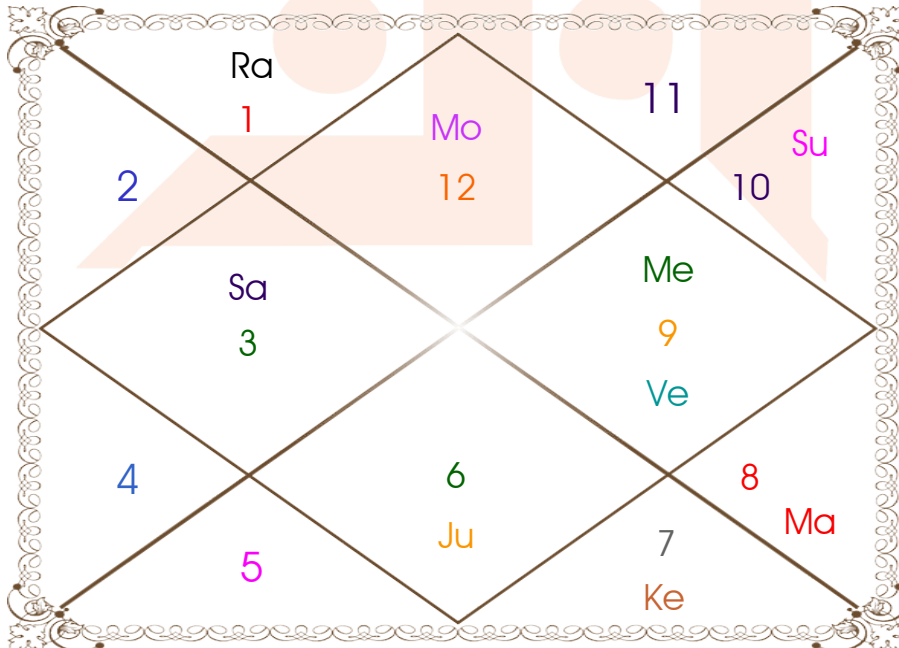

Ghatak

Month _____: Phalguna
Tithi _____: 5-10-15
Day _____: Friday
Nakshatra _____: Aslesa
Yoga _____: Vajra
Karan _____: Chatuspada
Prahar _____: 4
Varga _____: Mrig
Lagna _____: Leo
Sun _____: Gemini
Mon _____: Aquarius
Mar _____: Cancer
Mer _____: Aquarius
Jup _____: Leo
Ven _____: Virgo
Sat _____: Taurus
Rah _____: Libra

Mahamaya Jyotish Karyalaya

Astrologer Suman Acharya
Professor colony Raipur CG
Member All India Federation Of Astrologers Society
9827401035
astrosumanpal1981@gmail.com

Birth Charts

Lagna Chart

Moon Chart