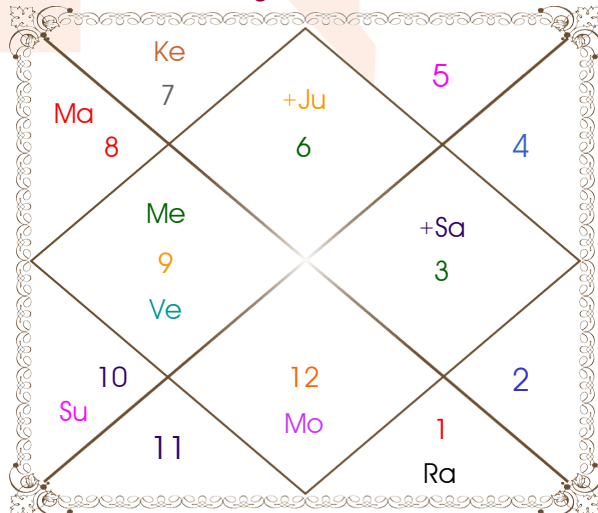

Lagna-Chalit

Mahamaya Jyotish Karyalaya

Astrologer Suman Acharya
Professor colony Raipur CG
Member All India Federation Of Astrologers Society
9827401035
astrosumanpal1981@gmail.com