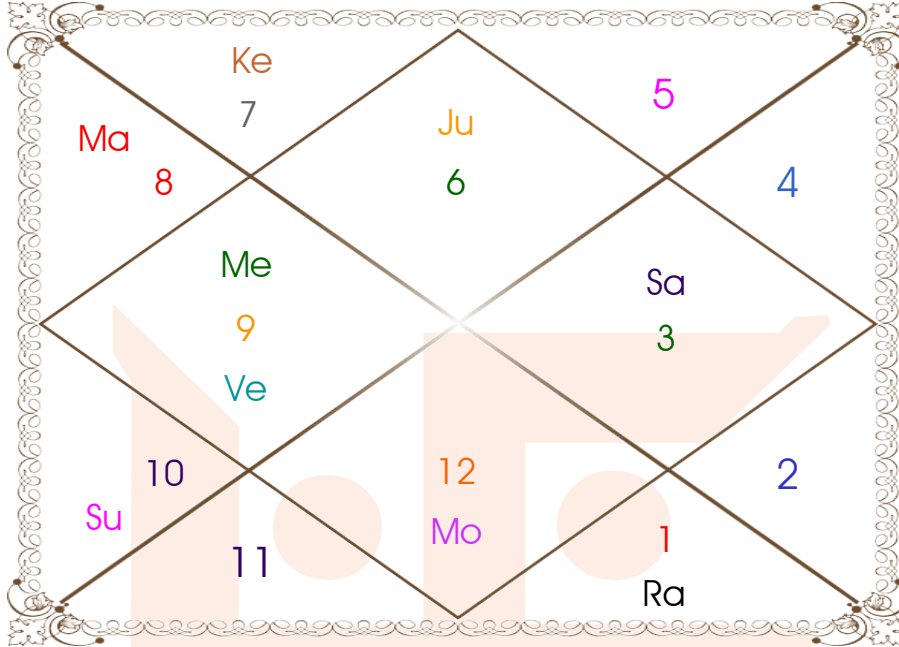

Ghatak

Month _____: Phalguna
Tithi _____: 5-10-15
Day _____: Friday
Nakshatra _____: Aslesa
Yoga _____: Vajra
Karan _____: Chatuspada
Prahar _____: 4
Varga _____: Mrig
Lagna _____: Leo
Sun _____: Gemini
Mon _____: Aquarius
Mar _____: Cancer
Mer _____: Aquarius
Jup _____: Leo
Ven _____: Virgo
Sat _____: Taurus
Rah _____: Libra

Mahamaya Jyotish Karyalaya

Astrologer Suman Acharya
Professor colony Raipur CG
Member All India Federation Of Astrologers Society
9827401035
astrosumanpal1981@gmail.com

Birth Charts

Lagna Chart

Moon Chart