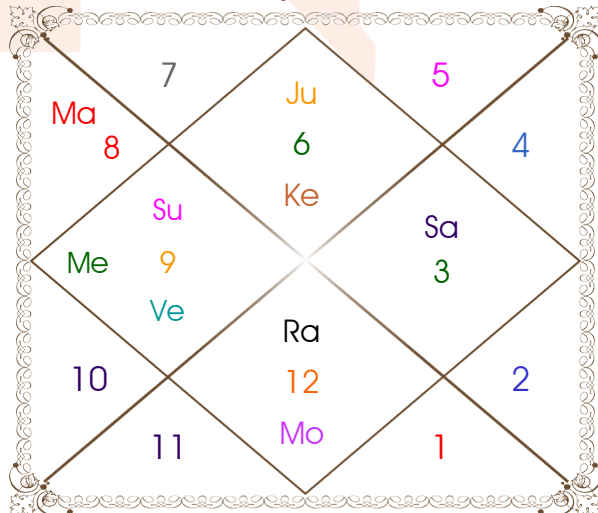

Astrologer Suman Acharya

Professor colony Raipur CG

Member All India Federation Of Astrologers Society

9827401035

astrosumanpal1981@gmail.com

Chalit And Nirayana Bhava Chalit

Chalit Degree

Bhava	Bhava Start	Bhava Middle	Cusp	Rasi	Degree
1	Leo 23:53:40	Virgo 08:54:10	1	Virgo	08:54:10
2	Virgo 23:53:40	Libra 08:53:10	2	Libra	08:06:14
3	Libra 23:52:40	Scorpio 08:52:10	3	Scorpio	08:24:22
4	Scorpio 23:51:40	Sagittarius 08:51:10	4	Sagittarius	08:51:10
5	Sagittarius 23:51:40	Capricorn 08:52:10	5	Capricorn	09:23:47
6	Capricorn 23:52:40	Aquarius 08:53:10	6	Aquarius	09:49:25
7	Aquarius 23:53:40	Pisces 08:54:10	7	Pisces	08:54:10
8	Pisces 23:53:40	Aries 08:53:10	8	Aries	08:06:14
9	Aries 23:52:40	Taurus 08:52:10	9	Taurus	08:24:22
10	Taurus 23:51:40	Gemini 08:51:10	10	Gemini	08:51:10
11	Gemini 23:51:40	Cancer 08:52:10	11	Cancer	09:23:47
12	Cancer 23:52:40	Leo 08:53:10	12	Leo	09:49:25

Nirayana Bhava Chalit

Tara Chakra

Janma	Sampat	Vipat	Kshem	Pratyari	Saadhak	Vadha	Mitra	Atimitra
U Bhad	Revati	Asvini	Bharani	Krittika	Rohini	Mrgsra	Ardra	Punrvsu
Pushya	Aslesa	Magha	P Phal	U Phal	Hasta	Chitra	Svati	Visakha
Anuradha	Jyestha	Moola	P Sadha	U Sadha	Sravna	Dhanish	Satbisha	P Bhad

Chalit Chart

Cusp Chart

Mahamaya Jyotish Karyalaya

Astrologer Suman Acharya
 Professor colony Raipur CG
 Member All India Federation Of Astrologers Society
 9827401035
 astrosumanpal1981@gmail.com

Karaka, Avastha, Rashmi