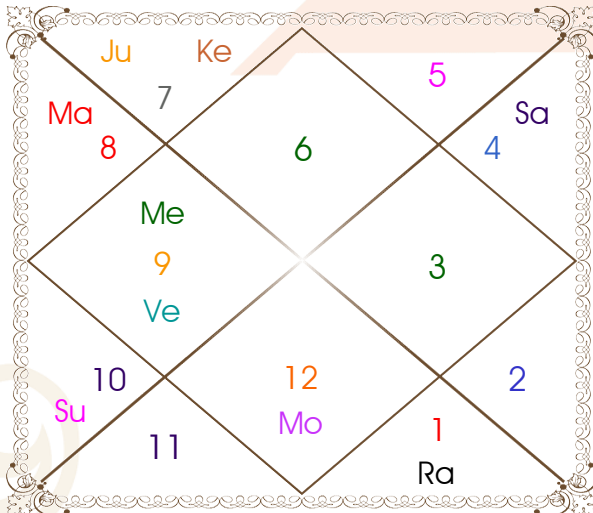

Chalit And Nirayana Bhava Chalit

Chalit Degree

Bhava	Bhava Start	Bhava Middle	Cusp	Rasi	Degree
1	Leo 23:53:40	Virgo 08:54:10	1	Virgo	08:54:10
2	Virgo 23:53:40	Libra 08:53:10	2	Libra	08:06:14
3	Libra 23:52:40	Scorpio 08:52:10	3	Scorpio	08:24:22
4	Scorpio 23:51:40	Sagittarius 08:51:10	4	Sagittarius	08:51:10
5	Sagittarius 23:51:40	Capricorn 08:52:10	5	Capricorn	09:23:47
6	Capricorn 23:52:40	Aquarius 08:53:10	6	Aquarius	09:49:25
7	Aquarius 23:53:40	Pisces 08:54:10	7	Pisces	08:54:10
8	Pisces 23:53:40	Aries 08:53:10	8	Aries	08:06:14
9	Aries 23:52:40	Taurus 08:52:10	9	Taurus	08:24:22
10	Taurus 23:51:40	Gemini 08:51:10	10	Gemini	08:51:10
11	Gemini 23:51:40	Cancer 08:52:10	11	Cancer	09:23:47
12	Cancer 23:52:40	Leo 08:53:10	12	Leo	09:49:25

Nirayana Bhava Chalit

Tara Chakra

Janma	Sampat	Vipat	Kshem	Pratyari	Saadhak	Vadha	Mitra	Atimitra
U Bhad	Revati	Asvini	Bharani	Krittika	Rohini	Mrgsra	Ardra	Punrvsu
Pushya	Aslesa	Magha	P Phal	U Phal	Hasta	Chitra	Svati	Visakha
Anuradha	Jyestha	Moola	P Sadha	U Sadha	Sravna	Dhanish	Satbisha	P Bhad

Chalit Chart