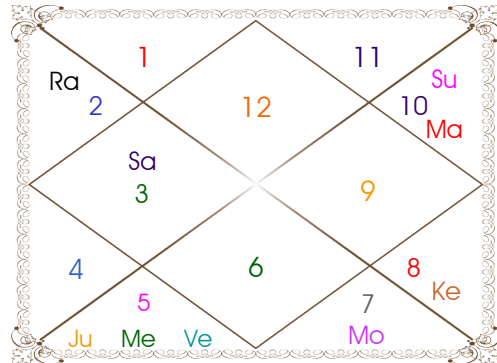

R-Retrograde S-Stationary

C- Combust D-Deep Combust

Rahu : True

Lahiri Ayanamsa : 23:55:32

Lagna-Chalit

Moon Chart

Navamsa Chart

Mahamaya Jyotish Karyalaya

Astrologer Suman Acharya

Professor colony Raipur CG

Member All India Federation Of Astrologers Society

9827401035

astrosumanpal1981@gmail.com

Chalit And Nirayana Bhava Chalit

Chalit Degree

Bhava	Bhava Start	Bhava Middle	Cusp	Rasi	Degree
1	Leo 23:53:40	Virgo 08:54:10	1	Virgo	08:54:10
2	Virgo 23:53:40	Libra 08:53:10	2	Libra	08:06:14
3	Libra 23:52:40	Scorpio 08:52:10	3	Scorpio	08:24:22
4	Scorpio 23:51:40	Sagittarius 08:51:10	4	Sagittarius	08:51:10
5	Sagittarius 23:51:40	Capricorn 08:52:10	5	Capricorn	09:23:47
6	Capricorn 23:52:40	Aquarius 08:53:10	6	Aquarius	09:49:25
7	Aquarius 23:53:40	Pisces 08:54:10	7	Pisces	08:54:10
8	Pisces 23:53:40	Aries 08:53:10	8	Aries	08:06:14
9	Aries 23:52:40	Taurus 08:52:10	9	Taurus	08:24:22
10	Taurus 23:51:40	Gemini 08:51:10	10	Gemini	08:51:10
11	Gemini 23:51:40	Cancer 08:52:10	11	Cancer	09:23:47
12	Cancer 23:52:40	Leo 08:53:10	12	Leo	09:49:25