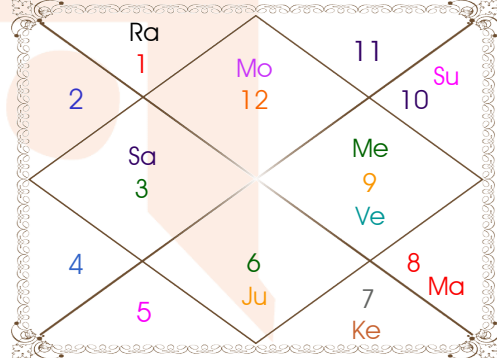

R-Retrograde S-Stationary

C- Combust D-Deep Combust

Rahu : True

Lahiri Ayanamsa : 23:55:32

Lagna-Chalit

Moon Chart

Navamsa Chart

Mahamaya Jyotish Karyalaya

Astrologer Suman Acharya

Professor colony Raipur CG

Member All India Federation Of Astrologers Society

9827401035

astrosumanpal1981@gmail.com

Chalit And Nirayana Bhava Chalit

Chalit Degree

Bhava	Bhava Start	Bhava Middle	Cusp	Rasi	Degree
1	Leo 23:53:40	Virgo 08:54:10	1	Virgo	08:54:10
2	Virgo 23:53:40	Libra 08:53:10	2	Libra	08:06:14
3	Libra 23:52:40	Scorpio 08:52:10	3	Scorpio	08:24:22
4	Scorpio 23:51:40	Sagittarius 08:51:10	4	Sagittarius	08:51:10
5	Sagittarius 23:51:40	Capricorn 08:52:10	5	Capricorn	09:23:47
6	Capricorn 23:52:40	Aquarius 08:53:10	6	Aquarius	09:49:25
7	Aquarius 23:53:40	Pisces 08:54:10	7	Pisces	08:54:10
8	Pisces 23:53:40	Aries 08:53:10	8	Aries	08:06:14
9	Aries 23:52:40	Taurus 08:52:10	9	Taurus	08:24:22
10	Taurus 23:51:40	Gemini 08:51:10	10	Gemini	08:51:10
11	Gemini 23:51:40	Cancer 08:52:10	11	Cancer	09:23:47
12	Cancer 23:52:40	Leo 08:53:10	12	Leo	09:49:25