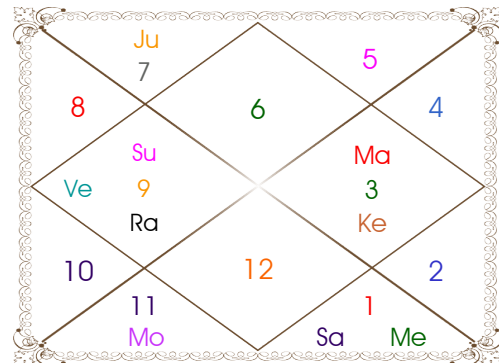

R-Retrograde S-Stationary

C- Combust D-Deep Combust

Rahu : True

Lahiri Ayanamsa : 23:44:25

Lagna-Chalit

Moon Chart

Navamsa Chart

Mahamaya Jyotish Karyalaya

Astrologer Suman Acharya

Professor colony Raipur CG

Member All India Federation Of Astrologers Society

9827401035

astrosumanpal1981@gmail.com

Chalit And Nirayana Bhava Chalit

Chalit Degree

Bhava	Bhava Start	Bhava Middle	Cusp	Rasi	Degree
1	Aquarius 22:50:07	Pisces 07:54:39	1	Pisces	07:54:39
2	Pisces 22:50:07	Aries 07:45:35	2	Aries	12:52:40
3	Aries 22:41:03	Taurus 07:36:31	3	Taurus	11:51:00
4	Taurus 22:31:59	Gemini 07:27:27	4	Gemini	07:27:27
5	Gemini 22:31:59	Cancer 07:36:31	5	Cancer	03:12:16
6	Cancer 22:41:03	Leo 07:45:35	6	Leo	02:33:56
7	Leo 22:50:07	Virgo 07:54:39	7	Virgo	07:54:39
8	Virgo 22:50:07	Libra 07:45:35	8	Libra	12:52:40
9	Libra 22:41:03	Scorpio 07:36:31	9	Scorpio	11:51:00
10	Scorpio 22:31:59	Sagittarius 07:27:27	10	Sagittarius	07:27:27
11	Sagittarius 22:31:59	Capricorn 07:36:31	11	Capricorn	03:12:16
12	Capricorn 22:41:03	Aquarius 07:45:35	12	Aquarius	02:33:56