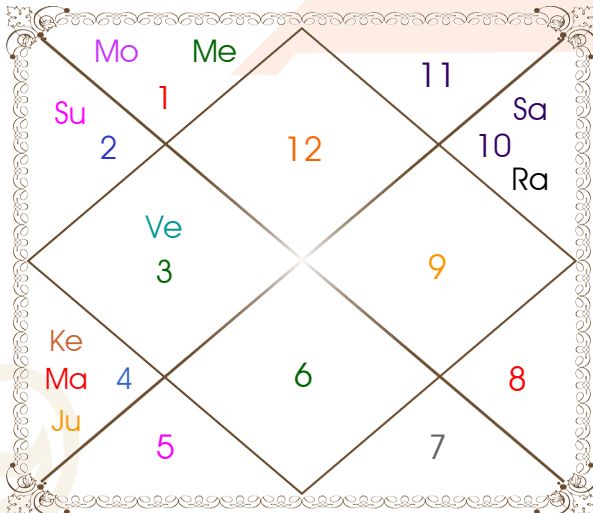

Chalit And Nirayana Bhava Chalit

Chalit Degree

Bhava	Bhava Start	Bhava Middle	Cusp	Rasi	Degree
1	Aquarius 22:50:07	Pisces 07:54:39	1	Pisces	07:54:39
2	Pisces 22:50:07	Aries 07:45:35	2	Aries	12:52:40
3	Aries 22:41:03	Taurus 07:36:31	3	Taurus	11:51:00
4	Taurus 22:31:59	Gemini 07:27:27	4	Gemini	07:27:27
5	Gemini 22:31:59	Cancer 07:36:31	5	Cancer	03:12:16
6	Cancer 22:41:03	Leo 07:45:35	6	Leo	02:33:56
7	Leo 22:50:07	Virgo 07:54:39	7	Virgo	07:54:39
8	Virgo 22:50:07	Libra 07:45:35	8	Libra	12:52:40
9	Libra 22:41:03	Scorpio 07:36:31	9	Scorpio	11:51:00
10	Scorpio 22:31:59	Sagittarius 07:27:27	10	Sagittarius	07:27:27
11	Sagittarius 22:31:59	Capricorn 07:36:31	11	Capricorn	03:12:16
12	Capricorn 22:41:03	Aquarius 07:45:35	12	Aquarius	02:33:56

Nirayana Bhava Chalit

Tara Chakra

Janma	Sampat	Vipat	Kshem	Pratyari	Saadhak	Vadha	Mitra	Atimitra
Revati	Asvini	Bharani	Krittika	Rohini	Mrgsra	Ardra	Punrvsu	Pushya
Aslesa	Magha	P Phal	U Phal	Hasta	Chitra	Svati	Visakha	Anuradha
Jyestha	Moola	P Sadha	U Sadha	Sravna	Dhanish	Satbisha	P Bhad	U Bhad

Chalit Chart