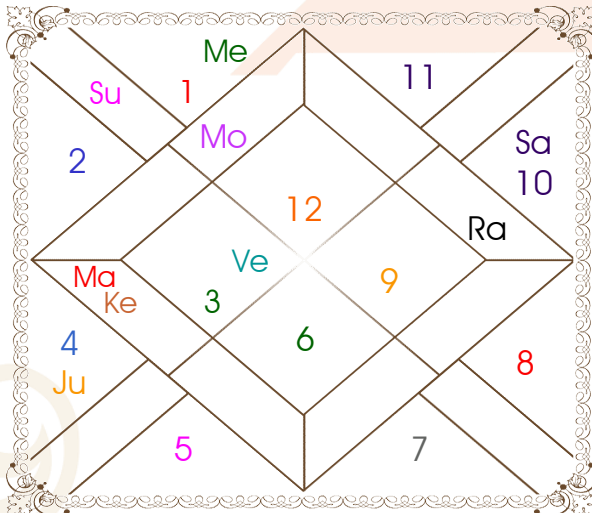

Karaka,Avastha,Rashmi

Planet	----- Karaka -----		----- Avastha -----		Kiran Rashmi	Planet Power
	Char	Sthir	Baladi	Deeptadi Shayanadi		
Sun	Amatya	Pitra	Mrit	Deepta Kautuka	27.18	70 %
Mon	Bhratra	Matra	Bala	Nipidit Aagama	3.57	74 %
Mar	Atma	Bhratra	Mrit	Khal Gamana	0.84	54 %
Mer	Kalatra	Gyati	Bala	Shant Nidra	0.53	46 %
Jup	Putra	Dhan	Yuva	Deepta Nidra	20.13	58 %
Ven	Gyati	Kalatra	Kumar	Mudit Aagama	6.38	66 %
Sat	Matra	Ayush	Yuva	Swastha Nidra	4.04	66 %
Rah	---	Gyan	Mrit	Bheet Aagama	0.00	69 %
Ket	---	Moksh	Mrit	Bheet Kautuka	0.00	69 %
Total					62.66	

Tara Chakra

Janma	Sampat	Vipat	Kshem	Pratyari	Saadhak	Vadha	Mitra	Atimitra
Revati	Asvini	Bharani	Krittika	Rohini	Mrgsra	Ardra	Punrvsu	Pushya
Aslesa	Magha	P Phal	U Phal	Hasta	Chitra	Svati	Visakha	Anuradha
Jyestha	Moola	P Sadha	U Sadha	Sravna	Dhanish	Satbisha	P Bhad	U Bhad

Chalit Chart