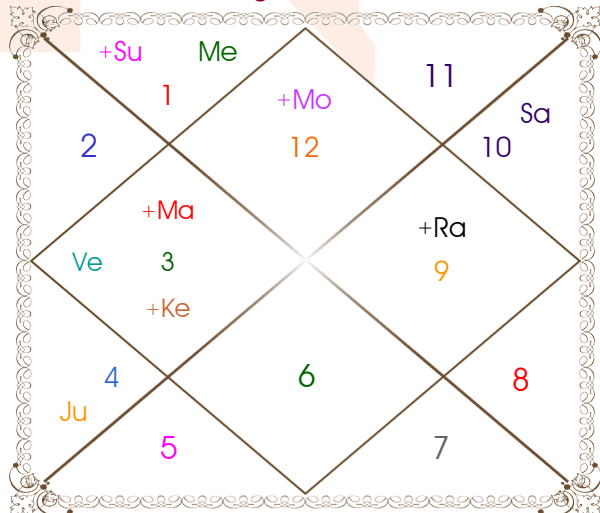

Lagna-Chalit

Mahamaya Jyotish Karyalaya

Astrologer Suman Acharya
Professor colony Raipur CG
Member All India Federation Of Astrologers Society
9827401035
astrosumanpal1981@gmail.com