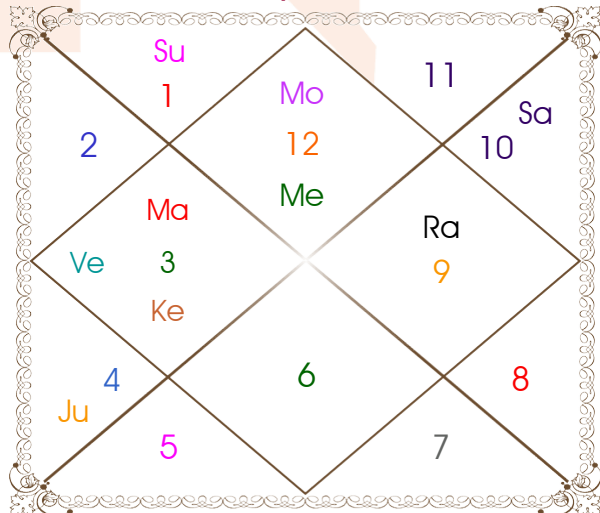

Cusp Chart

Mahamaya Jyotish Karyalaya

Astrologer Suman Acharya
Professor colony Raipur CG
Member All India Federation Of Astrologers Society
9827401035
astrosumanpal1981@gmail.com