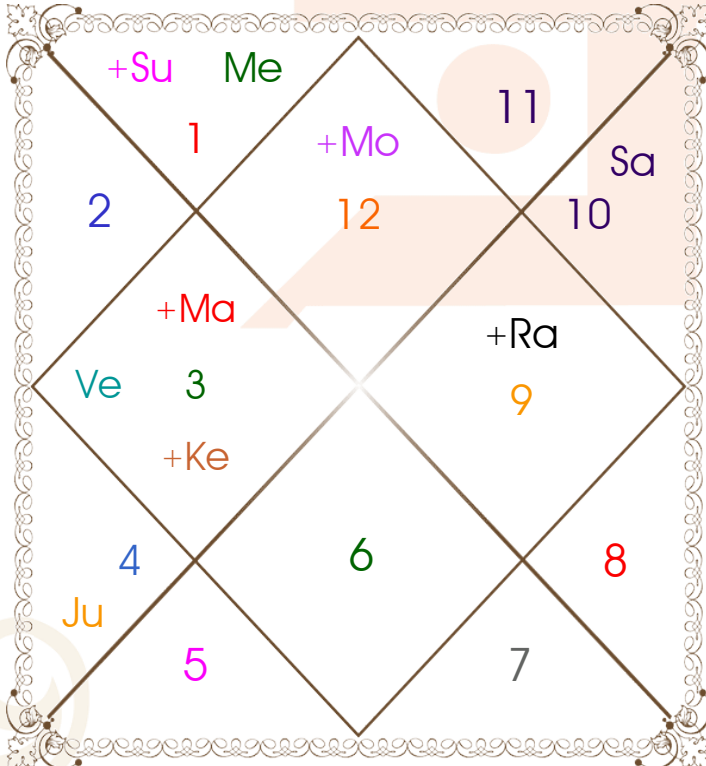

Planetary Degrees and their Positions

Pl	R	C	Rasi	Degree	Speed	Nak	Pad	No.	RL	NL	Sub	Dignity
Asc			Pis	07:54:39	456:32:18	U Bhad	2	26	Jup	Sat	Ket	---
Sun			Ari	26:56:07	00:57:59	Krittika	1	3	Mar	Sun	Sun	Exalted
Mon			Pis	25:37:47	14:07:15	Revati	3	27	Jup	Mer	Rah	NuSign
Mar			Gem	27:46:59	00:34:26	Punrvsu	3	7	Mer	Jup	Ven	EnSign
Mer			Ari	00:56:20	00:55:26	Asvini	1	1	Mar	Ket	Ven	NuSign
Jup			Can	12:27:36	00:07:06	Pushya	3	8	Mon	Sat	Mar	Exalted
Ven			Gem	09:24:52	01:06:48	Ardra	1	6	Mer	Rah	Jup	FrSign
Sat			Cap	13:04:44	00:00:31	Sravna	1	22	Sat	Mon	Rah	OwnSign
Rah	R		Sag	27:06:55	00:08:45	U Sadha	1	21	Jup	Sun	Sun	Dblitted
Ket	R		Gem	27:06:55	00:08:45	Punrvsu	3	7	Mer	Jup	Ven	Dblitted
Ura	R		Sag	19:50:57	00:01:08	P Sadha	2	20	Jup	Ven	Rah	---
Nep	R		Sag	22:53:06	00:00:43	P Sadha	3	20	Jup	Ven	Sat	---
Plu	R		Lib	25:12:05	00:01:41	Visakha	2	16	Ven	Jup	Mer	---
Mid Heaven			Sag	07:27:27	--	Moola	--	19	Jup	Ket	Rah	--

R-Retrograde S-Stationary

C- Combust D-Deep Combust

Rahu : True

Lahiri Ayanamsa : 23:44:25

Lagna-Chalit