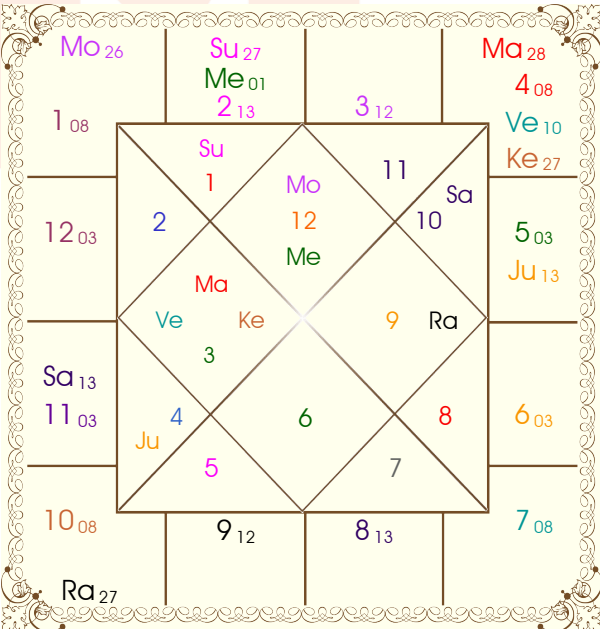

Cusp Chart

Mahamaya Jyotish Karyalaya

Astrologer Suman Acharya
Professor colony Raipur CG

Member All India Federation Of Astrologers Society
9827401035

astrosumanpal1981@gmail.com