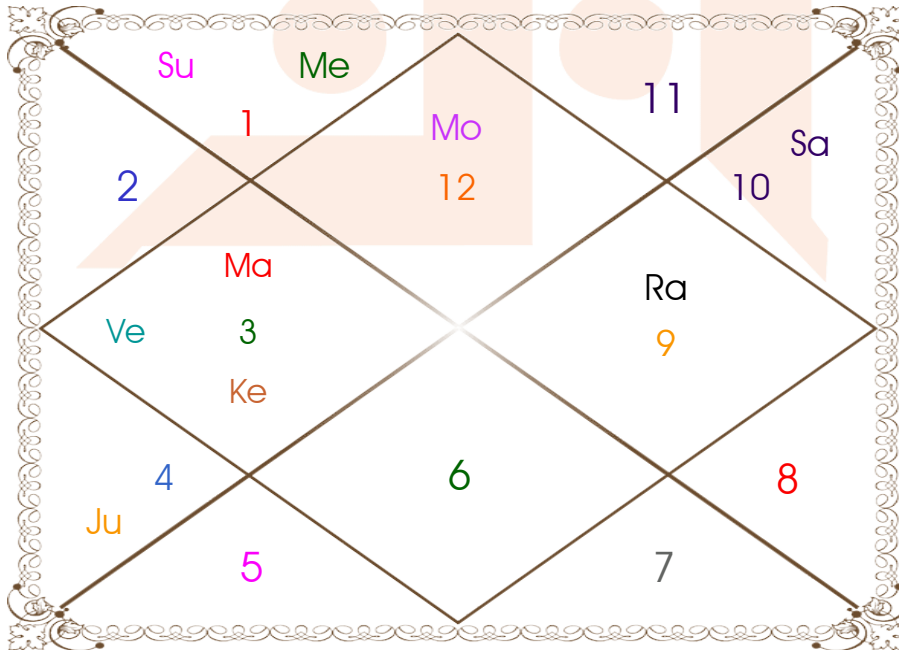

Mahamaya Jyotish Karyalaya

Astrologer Suman Acharya
Professor colony Raipur CG
Member All India Federation Of Astrologers Society
9827401035
astrosumanpal1981@gmail.com

Birth Charts

Lagna Chart

Moon Chart