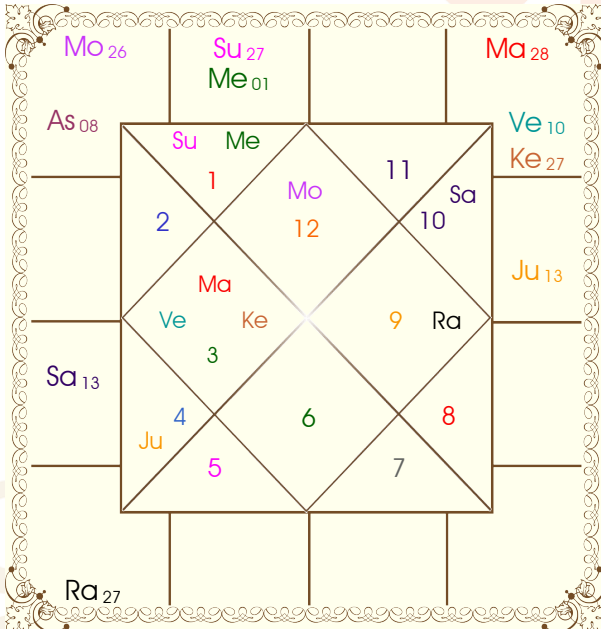

K P System

Balance of Dasa : Mercury 5 Years 5 Months 6 Days

Planet							Nirayana Bhava							
Pln	R	Sign	Degree	RL	NL	Sb	SS	Hse	Sign	Degree	RL	NL	Sb	SS
Sun		Ari	27:02:34	Mar	Sun	Sun	Sat	1	Pis	08:01:07	Jup	Sat	Ket	Mer
Mon		Pis	25:44:14	Jup	Mer	Rah	Sun	2	Ari	12:59:07	Mar	Ket	Mer	Jup
Mar		Gem	27:53:26	Mer	Jup	Ven	Jup	3	Tau	11:57:27	Ven	Mon	Rah	Rah
Mer		Ari	01:02:47	Mar	Ket	Ven	Ven	4	Gem	07:33:54	Mer	Rah	Rah	Mer
Jup		Can	12:34:03	Mon	Sat	Mar	Mer	5	Can	03:18:43	Mon	Jup	Rah	Mar
Ven		Gem	09:31:19	Mer	Rah	Jup	Ket	6	Leo	02:40:23	Sun	Ket	Ven	Mer
Sat		Cap	13:11:11	Sat	Mon	Rah	Ven	7	Vir	08:01:07	Mer	Sun	Ven	Ven
Rah	R	Sag	27:13:22	Jup	Sun	Sun	Ven	8	Lib	12:59:07	Ven	Rah	Mer	Ven
Ket	R	Gem	27:13:22	Mer	Jup	Ven	Mar	9	Sco	11:57:27	Mar	Sat	Mon	Ven
Ura	R	Sag	19:57:24	Jup	Ven	Rah	Mon	10	Sag	07:33:54	Jup	Ket	Jup	Jup
Nep	R	Sag	22:59:33	Jup	Ven	Sat	Ven	11	Cap	03:18:43	Sat	Sun	Sat	Sat
Plu	R	Lib	25:18:32	Ven	Jup	Mer	Jup	12	Aqu	02:40:23	Sat	Mar	Ven	Ven

KP Ayanamsa : 23:37:58

Fortuna : Aquarius 06:42:47

Lagna Chart