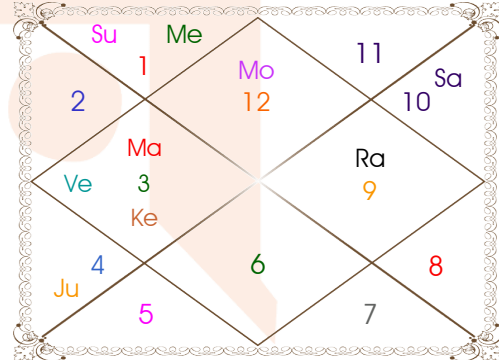

R-Retrograde S-Stationary

C- Combust D-Deep Combust

Rahu : True

Lahiri Ayanamsa : 23:44:25

Lagna-Chalit

Moon Chart

Navamsa Chart

Mahamaya Jyotish Karyalaya

Astrologer Suman Acharya

Professor colony Raipur CG

Member All India Federation Of Astrologers Society

9827401035

astrosumanpal1981@gmail.com

Chalit And Nirayana Bhava Chalit

Chalit Degree

Bhava	Bhava Start	Bhava Middle	Cusp	Rasi	Degree
1	Aquarius 22:50:07	Pisces 07:54:39	1	Pisces	07:54:39
2	Pisces 22:50:07	Aries 07:45:35	2	Aries	12:52:40
3	Aries 22:41:03	Taurus 07:36:31	3	Taurus	11:51:00
4	Taurus 22:31:59	Gemini 07:27:27	4	Gemini	07:27:27
5	Gemini 22:31:59	Cancer 07:36:31	5	Cancer	03:12:16
6	Cancer 22:41:03	Leo 07:45:35	6	Leo	02:33:56
7	Leo 22:50:07	Virgo 07:54:39	7	Virgo	07:54:39
8	Virgo 22:50:07	Libra 07:45:35	8	Libra	12:52:40
9	Libra 22:41:03	Scorpio 07:36:31	9	Scorpio	11:51:00
10	Scorpio 22:31:59	Sagittarius 07:27:27	10	Sagittarius	07:27:27
11	Sagittarius 22:31:59	Capricorn 07:36:31	11	Capricorn	03:12:16
12	Capricorn 22:41:03	Aquarius 07:45:35	12	Aquarius	02:33:56