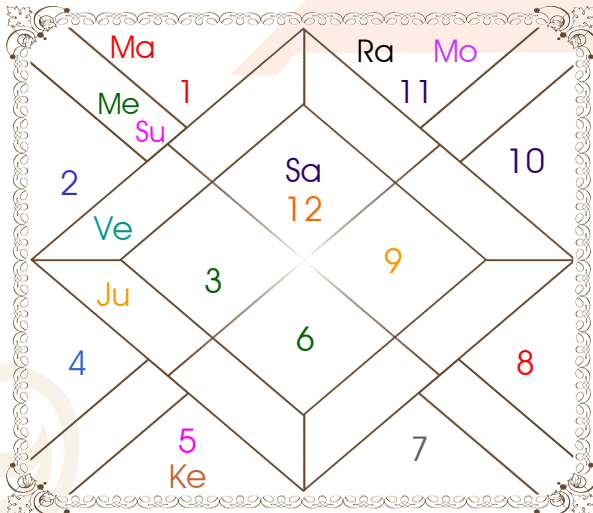

Karak, Avastha, Rashmi

Planet	----- Karaka -----			----- Avastha -----		Kiran Rashmi	Planet Power
	Char	Sthir	Baladi	Deeptadi	Shayanadi		
Sun	Amatya	Pitra	Mrit	Deepta	Bhojana	27.17	62 %
Mon	Putra	Matra	Vridh	Shant	Aagama	6.46	43 %
Mar	Kalatra	Bhratra	Bala	Swastha	Bhojana	6.53	73 %
Mer	Matra	Gyati	Vridh	Vikal	Nrityalipsa	0.00	66 %
Jup	Bhratra	Dhan	Mrit	Khal	Nrityalipsa	6.66	65 %
Ven	Atma	Kalatra	Bala	Swastha	Nidra	7.99	64 %
Sat	Gyati	Ayush	Yuva	Nipidit	Prakasana	1.13	34 %
Rah	---	Gyan	Kumar	Mudit	Aagamana	0.00	0 %
Ket	---	Moksh	Kumar	Khal	Aagamana	0.00	75 %
Total						55.95	

Tara Chakra

Janma	Sampat	Vipat	Kshem	Pratyari	Saadhak	Vadha	Mitra	Atimitra
P Bhad	U Bhad	Revati	Asvini	Bharani	Krittika	Rohini	Mrgsra	Ardra
Punrvsu	Pushya	Aslesa	Magha	P Phal	U Phal	Hasta	Chitra	Svati
Visakha	Anuradha	Jyestha	Moola	P Sadha	U Sadha	Sravna	Dhanish	Satbisha

Chalit Chart