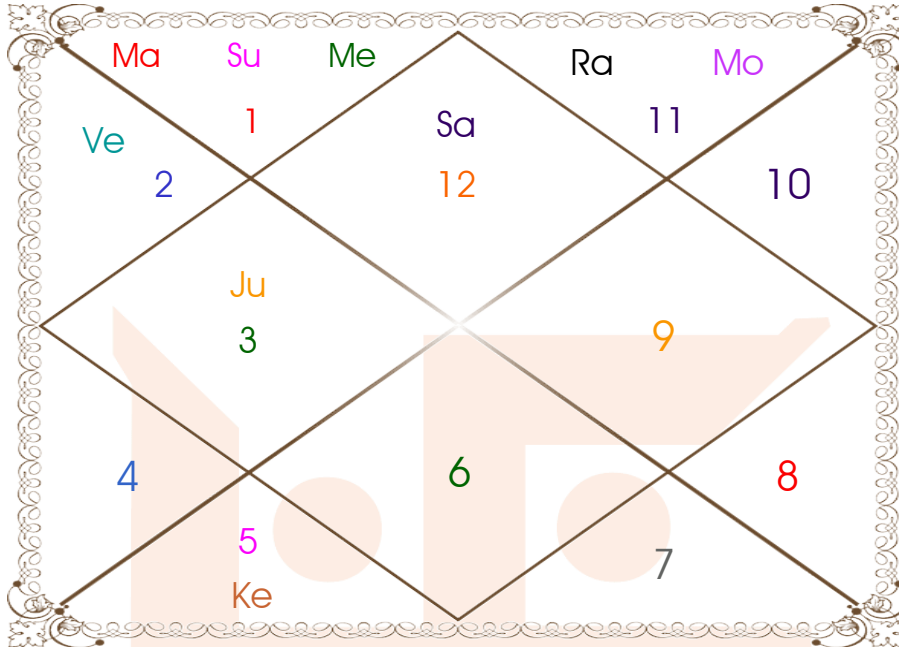

Ghatak

Month _____: Chaitra
Tithi _____: 3-8-13
Day _____: Thursday
Nakshatra _____: Ardra
Yoga _____: Gand
Karan _____: Kinstughna
Prahar _____: 3
Varga _____: Shwan
Lagna _____: Gemini
Sun _____: Taurus
Mon _____: Sagittarius
Mar _____: Gemini
Mer _____: Taurus
Jup _____: Cancer
Ven _____: Leo
Sat _____: Aries
Rah _____: Virgo

Mahamaya Jyotish Karyalaya

Astrologer Suman Acharya
Professor colony Raipur CG
Member All India Federation Of Astrologers Society
9827401035
astrosumanpal1981@gmail.com

Birth Charts

Lagna Chart

Moon Chart