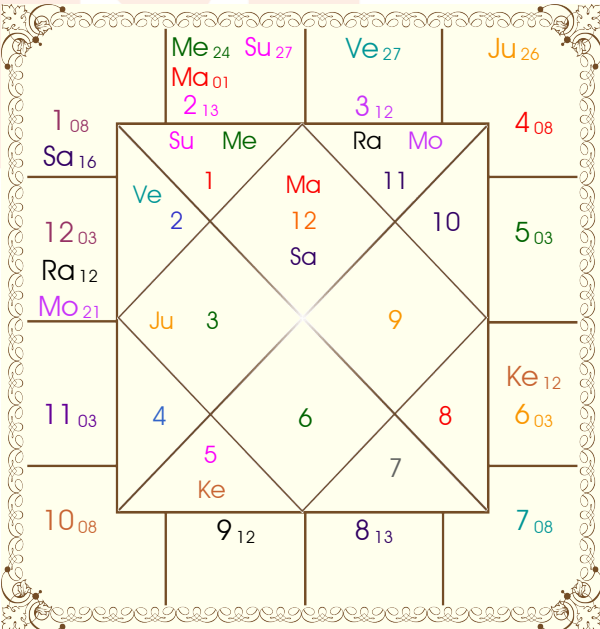

Cusp Chart

Mahamaya Jyotish Karyalaya

Astrologer Suman Acharya
Professor colony Raipur CG

Member All India Federation Of Astrologers Society
9827401035

astrosumanpal1981@gmail.com