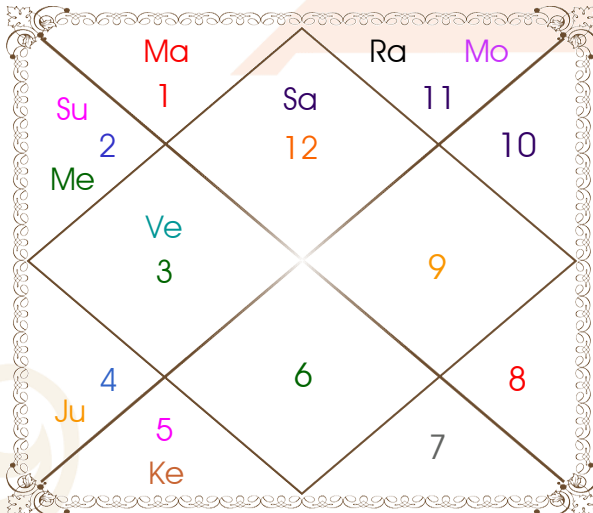

Chalit And Nirayana Bhava Chalit

Chalit Degree

Bhava	Bhava Start	Bhava Middle	Cusp	Rasi	Degree
1	Aquarius 22:58:07	Pisces 08:04:26	1	Pisces	08:04:26
2	Pisces 22:58:07	Aries 07:51:48	2	Aries	12:57:40
3	Aries 22:45:29	Taurus 07:39:10	3	Taurus	11:51:31
4	Taurus 22:32:51	Gemini 07:26:32	4	Gemini	07:26:32
5	Gemini 22:32:51	Cancer 07:39:10	5	Cancer	03:13:13
6	Cancer 22:45:29	Leo 07:51:48	6	Leo	02:39:34
7	Leo 22:58:07	Virgo 08:04:26	7	Virgo	08:04:26
8	Virgo 22:58:07	Libra 07:51:48	8	Libra	12:57:40
9	Libra 22:45:29	Scorpio 07:39:10	9	Scorpio	11:51:31
10	Scorpio 22:32:51	Sagittarius 07:26:32	10	Sagittarius	07:26:32
11	Sagittarius 22:32:51	Capricorn 07:39:10	11	Capricorn	03:13:13
12	Capricorn 22:45:29	Aquarius 07:51:48	12	Aquarius	02:39:34

Nirayana Bhava Chalit

Tara Chakra

Janma	Sampat	Vipat	Kshem	Pratyari	Saadhak	Vadha	Mitra	Atimitra
P Bhad	U Bhad	Revati	Asvini	Bharani	Krittika	Rohini	Mrgsra	Ardra
Punrvsu	Pushya	Aslesa	Magha	P Phal	U Phal	Hasta	Chitra	Svati
Visakha	Anuradha	Jyestha	Moola	P Sadha	U Sadha	Sravna	Dhanish	Satbisha

Chalit Chart