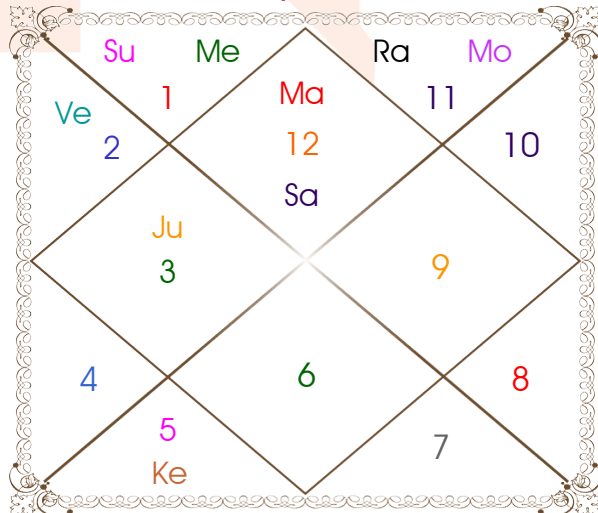

Astrologer Suman Acharya
Professor colony Raipur CG

Member All India Federation Of Astrologers Society
9827401035

astrosumanpal1981@gmail.com

Chalit And Nirayana Bhava Chalit

Chalit Degree

Bhava	Bhava Start	Bhava Middle	Cusp	Rasi	Degree
1	Aquarius 22:58:07	Pisces 08:04:26	1	Pisces	08:04:26
2	Pisces 22:58:07	Aries 07:51:48	2	Aries	12:57:40
3	Aries 22:45:29	Taurus 07:39:10	3	Taurus	11:51:31
4	Taurus 22:32:51	Gemini 07:26:32	4	Gemini	07:26:32
5	Gemini 22:32:51	Cancer 07:39:10	5	Cancer	03:13:13
6	Cancer 22:45:29	Leo 07:51:48	6	Leo	02:39:34
7	Leo 22:58:07	Virgo 08:04:26	7	Virgo	08:04:26
8	Virgo 22:58:07	Libra 07:51:48	8	Libra	12:57:40
9	Libra 22:45:29	Scorpio 07:39:10	9	Scorpio	11:51:31
10	Scorpio 22:32:51	Sagittarius 07:26:32	10	Sagittarius	07:26:32
11	Sagittarius 22:32:51	Capricorn 07:39:10	11	Capricorn	03:13:13
12	Capricorn 22:45:29	Aquarius 07:51:48	12	Aquarius	02:39:34

Nirayana Bhava Chalit

Tara Chakra

Janma	Sampat	Vipat	Kshem	Pratyari	Saadhak	Vadha	Mitra	Atimitra
P Bhad	U Bhad	Revati	Asvini	Bharani	Krittika	Rohini	Mrgsra	Ardra
Punrvsu	Pushya	Aslesa	Magha	P Phal	U Phal	Hasta	Chitra	Svati
Visakha	Anuradha	Jyestha	Moola	P Sadha	U Sadha	Sravna	Dhanish	Satbisha

Chalit Chart

Cusp Chart

Mahamaya Jyotish Karyalaya

Astrologer Suman Acharya
 Professor colony Raipur CG
 Member All India Federation Of Astrologers Society
 9827401035
 astrosumanpal1981@gmail.com

Karak, Avastha, Rashmi