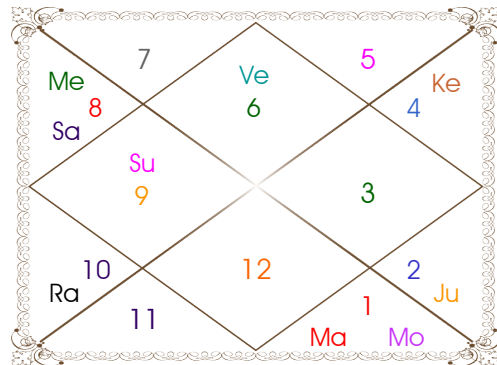

R-Retrograde S-Stationary

C- Combust D-Deep Combust

Rahu : True

Lahiri Ayanamsa : 24:13:37

Lagna-Chalit

Moon Chart

Navamsa Chart

Mahamaya Jyotish Karyalaya

Astrologer Suman Acharya
Professor colony Raipur CG

Member All India Federation Of Astrologers Society
9827401035

astrosumanpal1981@gmail.com

Chalit And Nirayana Bhava Chalit

Chalit Degree

Bhava	Bhava Start	Bhava Middle	Cusp	Rasi	Degree
1	Aquarius 22:58:07	Pisces 08:04:26	1	Pisces	08:04:26
2	Pisces 22:58:07	Aries 07:51:48	2	Aries	12:57:40
3	Aries 22:45:29	Taurus 07:39:10	3	Taurus	11:51:31
4	Taurus 22:32:51	Gemini 07:26:32	4	Gemini	07:26:32
5	Gemini 22:32:51	Cancer 07:39:10	5	Cancer	03:13:13
6	Cancer 22:45:29	Leo 07:51:48	6	Leo	02:39:34
7	Leo 22:58:07	Virgo 08:04:26	7	Virgo	08:04:26
8	Virgo 22:58:07	Libra 07:51:48	8	Libra	12:57:40
9	Libra 22:45:29	Scorpio 07:39:10	9	Scorpio	11:51:31
10	Scorpio 22:32:51	Sagittarius 07:26:32	10	Sagittarius	07:26:32
11	Sagittarius 22:32:51	Capricorn 07:39:10	11	Capricorn	03:13:13
12	Capricorn 22:45:29	Aquarius 07:51:48	12	Aquarius	02:39:34