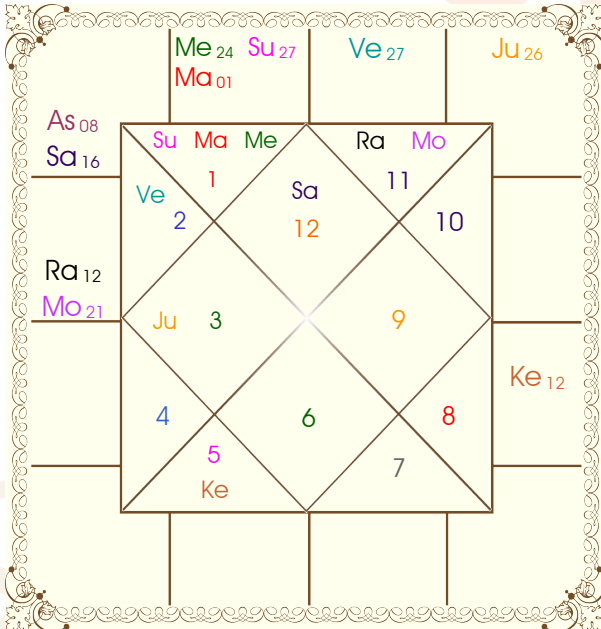

K P System

Balance of Dasa : Jupiter 15 Years 0 Months 10 Days

Planet							Nirayana Bhava							
Pln	R	Sign	Degree	RL	NL	Sb	SS	Hse	Sign	Degree	RL	NL	Sb	SS
Sun		Ari	27:03:57	Mar	Sun	Sun	Sat	1	Pis	08:10:55	Jup	Sat	Ven	Ven
Mon		Aqu	20:48:36	Sat	Jup	Jup	Ket	2	Ari	13:04:09	Mar	Ket	Mer	Sat
Mar		Ari	00:33:15	Mar	Ket	Ket	Sat	3	Tau	11:58:00	Ven	Mon	Rah	Rah
Mer		Ari	23:48:29	Mar	Ven	Sat	Jup	4	Gem	07:33:01	Mer	Rah	Rah	Mer
Jup		Gem	26:25:33	Mer	Jup	Ket	Sat	5	Can	03:19:42	Mon	Jup	Rah	Mar
Ven		Tau	27:17:58	Ven	Mar	Jup	Sun	6	Leo	02:46:03	Sun	Ket	Ven	Mer
Sat		Pis	16:12:46	Jup	Sat	Jup	Mon	7	Vir	08:10:55	Mer	Sun	Ven	Sun
Rah	R	Aqu	11:43:39	Sat	Rah	Sat	Mon	8	Lib	13:04:09	Ven	Rah	Mer	Ven
Ket	R	Leo	11:43:39	Sun	Ket	Mer	Ket	9	Sco	11:58:00	Mar	Sat	Mon	Ven
Ura		Tau	06:46:25	Ven	Sun	Mer	Sat	10	Sag	07:33:01	Jup	Ket	Rah	Mar
Nep		Pis	09:27:53	Jup	Sat	Ven	Jup	11	Cap	03:19:42	Sat	Sun	Sat	Sat
Plu	R	Cap	11:23:02	Sat	Mon	Mar	Sat	12	Aqu	02:46:03	Sat	Mar	Ven	Ven

KP Ayanamsa : 24:07:08

Fortuna : Capricorn 01:55:34

Lagna Chart