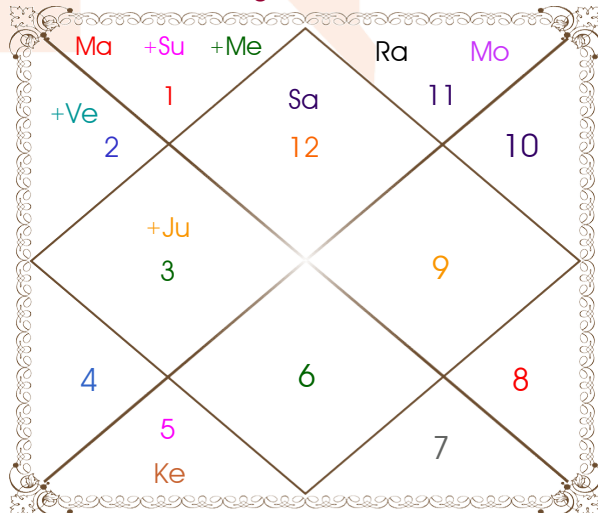

Lagna-Chalit

Mahamaya Jyotish Karyalaya

Astrologer Suman Acharya
Professor colony Raipur CG
Member All India Federation Of Astrologers Society
9827401035
astrosumanpal1981@gmail.com