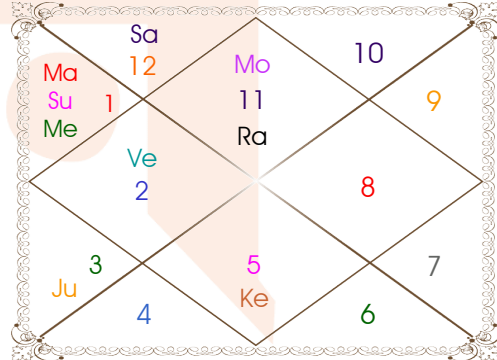

R-Retrograde S-Stationary

C- Combust D-Deep Combust

Rahu : True

Lahiri Ayanamsa : 24:13:37

Lagna-Chalit

Moon Chart

Navamsa Chart

Mahamaya Jyotish Karyalaya

Astrologer Suman Acharya
Professor colony Raipur CG

Member All India Federation Of Astrologers Society
9827401035

astrosumanpal1981@gmail.com

Chalit And Nirayana Bhava Chalit

Chalit Degree

Bhava	Bhava Start	Bhava Middle	Cusp	Rasi	Degree
1	Aquarius 22:58:07	Pisces 08:04:26	1	Pisces	08:04:26
2	Pisces 22:58:07	Aries 07:51:48	2	Aries	12:57:40
3	Aries 22:45:29	Taurus 07:39:10	3	Taurus	11:51:31
4	Taurus 22:32:51	Gemini 07:26:32	4	Gemini	07:26:32
5	Gemini 22:32:51	Cancer 07:39:10	5	Cancer	03:13:13
6	Cancer 22:45:29	Leo 07:51:48	6	Leo	02:39:34
7	Leo 22:58:07	Virgo 08:04:26	7	Virgo	08:04:26
8	Virgo 22:58:07	Libra 07:51:48	8	Libra	12:57:40
9	Libra 22:45:29	Scorpio 07:39:10	9	Scorpio	11:51:31
10	Scorpio 22:32:51	Sagittarius 07:26:32	10	Sagittarius	07:26:32
11	Sagittarius 22:32:51	Capricorn 07:39:10	11	Capricorn	03:13:13
12	Capricorn 22:45:29	Aquarius 07:51:48	12	Aquarius	02:39:34