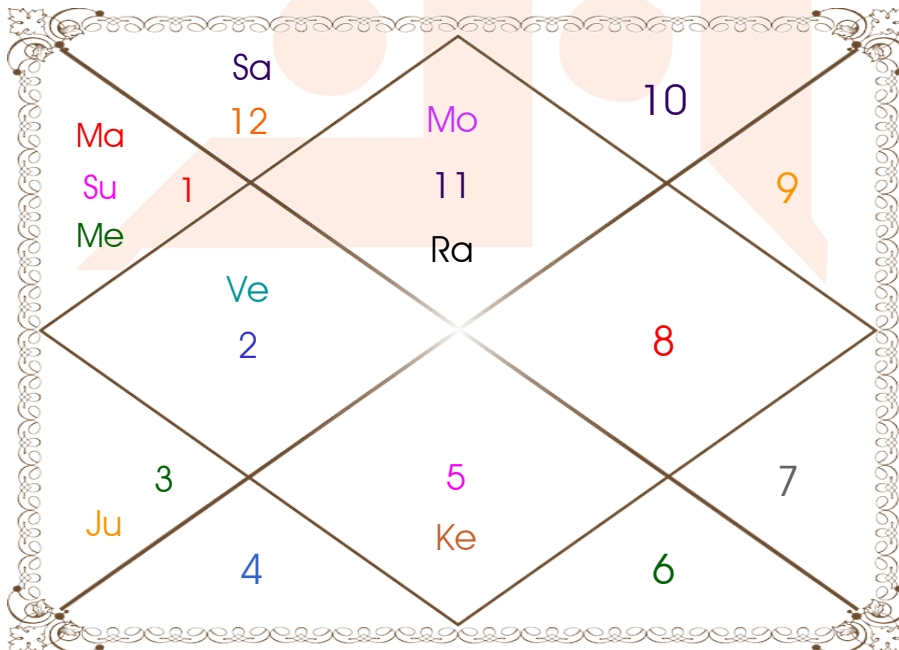

Mahamaya Jyotish Karyalaya

Astrologer Suman Acharya
Professor colony Raipur CG
Member All India Federation Of Astrologers Society
9827401035
astrosumanpal1981@gmail.com

Birth Charts

Lagna Chart

Moon Chart