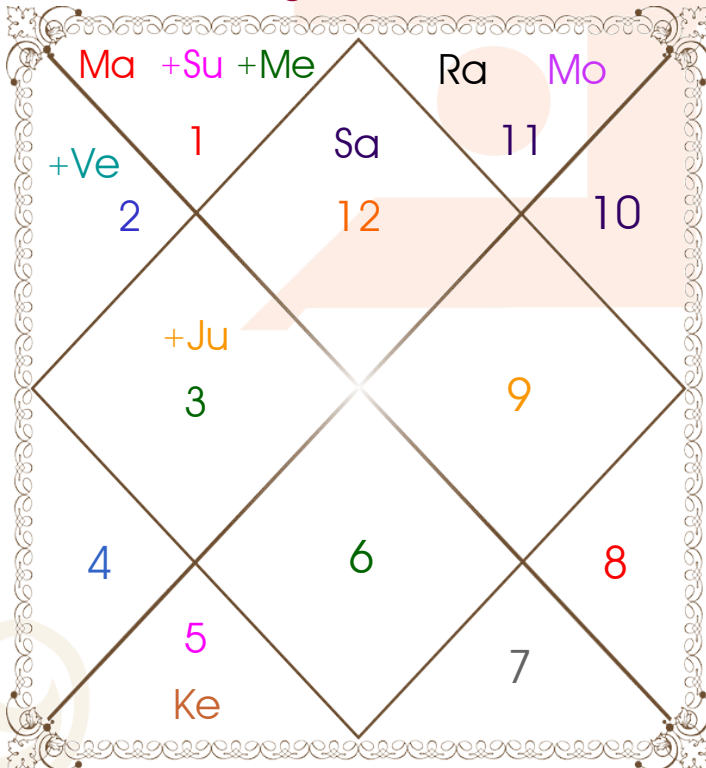

Planetary Degrees and their Positions

Pl	R	C	Rasi	Degree	Speed	Nak	Pad	No.	RL	NL	Sub	Dignity
Asc			Pis	08:04:26	456:25:35	U Bhad	2	26	Jup	Sat	Ket	---
Sun			Ari	26:57:29	00:57:58	Krittika	1	3	Mar	Sun	Sun	Exalted
Mon			Aqu	20:42:07	13:13:49	P Bhad	1	25	Sat	Jup	Jup	NuSign
Mar			Ari	00:26:46	00:45:31	Asvini	1	1	Mar	Ket	Ket	Moltrikn
Mer		C	Ari	23:42:01	02:08:49	Bharani	4	2	Mar	Ven	Sat	NuSign
Jup			Gem	26:19:05	00:09:35	Punrvsu	2	7	Mer	Jup	Ket	EnSign
Ven			Tau	27:11:29	01:12:06	Mrgsra	2	5	Ven	Mar	Jup	OwnSign
Sat			Pis	16:06:17	00:06:17	U Bhad	4	26	Jup	Sat	Jup	NuSign
Rah	R		Aqu	11:37:11	00:00:45	Satbisha	2	24	Sat	Rah	Sat	FrSign
Ket	R		Leo	11:37:11	00:00:45	Magha	4	10	Sun	Ket	Mer	EnSign
Ura			Tau	06:39:56	00:03:28	Krittika	3	3	Ven	Sun	Mer	---
Nep			Pis	09:21:24	00:01:40	U Bhad	2	26	Jup	Sat	Ven	---
Plu	R		Cap	11:16:34	00:00:09	Sravna	1	22	Sat	Mon	Mar	---
Mid Heaven			Sag	07:26:32	--	Moola	--	19	Jup	Ket	Rah	--

R-Retrograde S-Stationary

C- Combust D-Deep Combust

Rahu : True

Lahiri Ayanamsa : 24:13:37

Lagna-Chalit