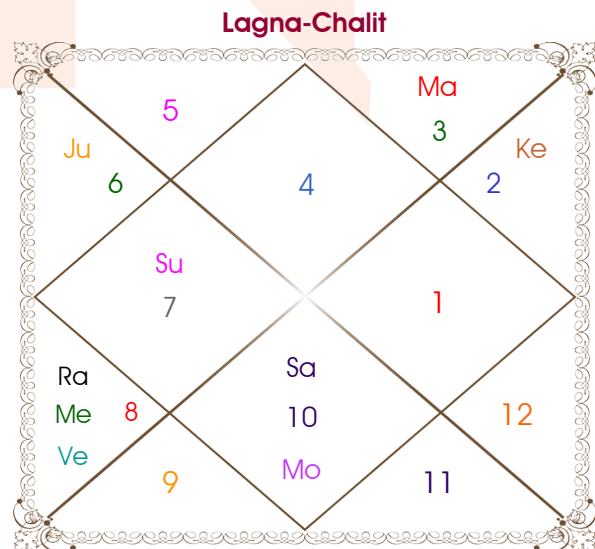

SATYA SHARMA

SHEFALI MALHOTRA

Model: web-freematching

Order No: 108427727

Male : \_\_\_\_\_ Sex \_\_\_\_\_ : Female  
 05/07/1990 : \_\_\_\_\_ Date of Birth \_\_\_\_\_ : 1-02/11/1992  
 Thursday : \_\_\_\_\_ Day \_\_\_\_\_ : Sun-Monday  
 Hour 11:10:00 : \_\_\_\_\_ Time of Birth \_\_\_\_\_ : 00:20:00 Hour  
 Ghati 14:14:28 : \_\_\_\_\_ Time of Birth(Ghati) \_\_\_\_\_ : 44:26:22 Ghati  
 India : \_\_\_\_\_ Country \_\_\_\_\_ : India  
 Delhi : \_\_\_\_\_ City \_\_\_\_\_ : New Delhi  
 28:40:53 North : \_\_\_\_\_ Latitude \_\_\_\_\_ : 28:36:50 North  
 77:13:22 East : \_\_\_\_\_ Longitude \_\_\_\_\_ : 77:12:31 East  
 82:30:00 East : \_\_\_\_\_ Zone \_\_\_\_\_ : 82:30:00 East  
 Hour -00:21:07 : \_\_\_\_\_ Loc Time Corr \_\_\_\_\_ : -00:21:10 Hour  
 Hour 00:00:00 : \_\_\_\_\_ War Time Corr \_\_\_\_\_ : 00:00:00 Hour  
 05:28:12 : \_\_\_\_\_ Sunrise \_\_\_\_\_ : 06:33:25  
 19:22:52 : \_\_\_\_\_ Sunset \_\_\_\_\_ : 17:35:56  
 23:43:42 : \_\_\_\_\_ Lahiri Ayanamsa \_\_\_\_\_ : 23:45:41

Vimshottari		Degree	Sign	Pln	Sign	Degree	Vimshottari	
<b>Mercury 15Y 7M 23D</b>		02:01:57	Vir	Asc	Can	23:35:17	<b>Sun 0Y 3M 23D</b>	
<b>Venus</b>		19:13:58	Gem	Sun	Lib	15:50:48	<b>Rahu</b>	
<b>26/02/2013</b>		17:43:38	Sco	Mon	Cap	09:17:56	<b>25/02/2010</b>	
<b>26/02/2033</b>		01:14:00	Ari	Mar	Gem	29:24:49	<b>25/02/2028</b>	
Venus	28/06/2016	22:16:25	Gem	Mer	Sco	09:21:52	Rahu	07/11/2012
Sun	28/06/2017	26:31:12	Gem	Jup	Vir	10:46:43	Jupiter	03/04/2015
Moon	27/02/2019	18:24:56	Tau	Ven	Sco	22:03:52	Saturn	07/02/2018
Mars	28/04/2020	28:59:23	Sag R	Sat	Cap	18:17:42	Mercury	26/08/2020
Rahu	28/04/2023	13:43:13	Cap R	Rah	Sco	28:38:34	Ketu	14/09/2021
Jupiter	27/12/2025	13:43:13	Can R	Ket	Tau	28:38:34	Venus	13/09/2024
Saturn	26/02/2029	13:38:40	Sag R	Ura	Sag	20:56:52	Sun	08/08/2025
Mercury	28/12/2031	19:28:08	Sag R	Nep	Sag	22:45:28	Moon	07/02/2027
Ketu	26/02/2033	21:21:34	Lib R	Plu	Lib	28:34:42	Mars	25/02/2028