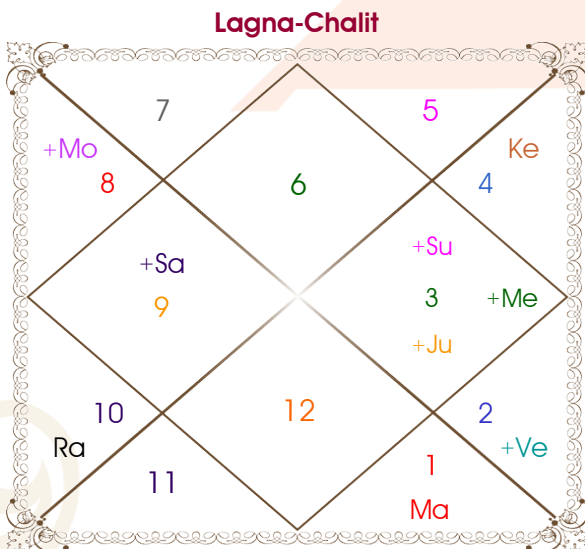

SATYA SHARMA

SHEFALI MALHOTRA

Model: web-freematching

Order No: 108427727

Male : \_\_\_\_\_ Sex \_\_\_\_\_ : Female  
 05/07/1990 : \_\_\_\_\_ Date of Birth \_\_\_\_\_ : 1-02/11/1992  
 Thursday : \_\_\_\_\_ Day \_\_\_\_\_ : Sun-Monday  
 Hour 11:10:00 : \_\_\_\_\_ Time of Birth \_\_\_\_\_ : 00:20:00 Hour  
 Ghati 14:14:28 : \_\_\_\_\_ Time of Birth(Ghati) \_\_\_\_\_ : 44:26:22 Ghati  
 India : \_\_\_\_\_ Country \_\_\_\_\_ : India  
 Delhi : \_\_\_\_\_ City \_\_\_\_\_ : New Delhi  
 28:40:53 North : \_\_\_\_\_ Latitude \_\_\_\_\_ : 28:36:50 North  
 77:13:22 East : \_\_\_\_\_ Longitude \_\_\_\_\_ : 77:12:31 East  
 82:30:00 East : \_\_\_\_\_ Zone \_\_\_\_\_ : 82:30:00 East  
 Hour -00:21:07 : \_\_\_\_\_ Loc Time Corr \_\_\_\_\_ : -00:21:10 Hour  
 Hour 00:00:00 : \_\_\_\_\_ War Time Corr \_\_\_\_\_ : 00:00:00 Hour  
 05:28:12 : \_\_\_\_\_ Sunrise \_\_\_\_\_ : 06:33:25  
 19:22:52 : \_\_\_\_\_ Sunset \_\_\_\_\_ : 17:35:56  
 23:43:42 : \_\_\_\_\_ Lahiri Ayanamsa \_\_\_\_\_ : 23:45:41

Vimshottari		Degree	Sign	Pln	Sign	Degree	Vimshottari	
<b>Mercury 15Y 7M 23D</b>		02:01:57	Vir	Asc	Can	23:35:17	<b>Sun 0Y 3M 23D</b>	
<b>Venus</b>		19:13:58	Gem	Sun	Lib	15:50:48	<b>Rahu</b>	
<b>26/02/2013</b>		17:43:38	Sco	Mon	Cap	09:17:56	<b>25/02/2010</b>	
<b>26/02/2033</b>		01:14:00	Ari	Mar	Gem	29:24:49	<b>25/02/2028</b>	
Venus	28/06/2016	22:16:25	Gem	Mer	Sco	09:21:52	Rahu	07/11/2012
Sun	28/06/2017	26:31:12	Gem	Jup	Vir	10:46:43	Jupiter	03/04/2015
Moon	27/02/2019	18:24:56	Tau	Ven	Sco	22:03:52	Saturn	07/02/2018
Mars	28/04/2020	28:59:23	Sag R	Sat	Cap	18:17:42	Mercury	26/08/2020
Rahu	28/04/2023	13:43:13	Cap R	Rah	Sco	28:38:34	Ketu	14/09/2021
Jupiter	27/12/2025	13:43:13	Can R	Ket	Tau	28:38:34	Venus	13/09/2024
Saturn	26/02/2029	13:38:40	Sag R	Ura	Sag	20:56:52	Sun	08/08/2025
Mercury	28/12/2031	19:28:08	Sag R	Nep	Sag	22:45:28	Moon	07/02/2027
Ketu	26/02/2033	21:21:34	Lib R	Plu	Lib	28:34:42	Mars	25/02/2028