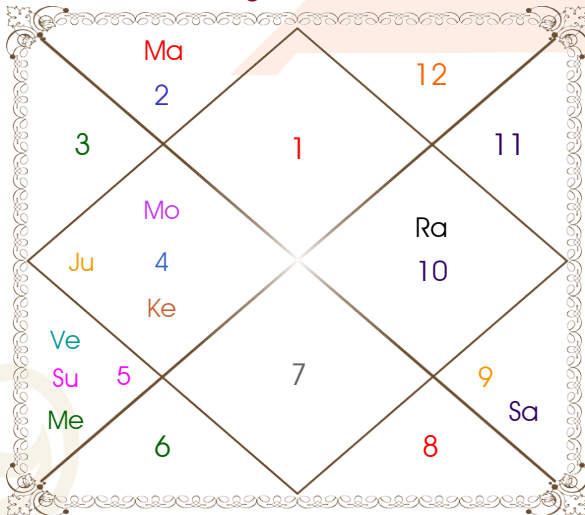

Vimshottari
Saturn 18Y 1M 27D
Ketu
12/11/2025
11/11/2032

Ketu	10/04/2026
Venus	10/06/2027
Sun	16/10/2027
Moon	16/05/2028
Mars	12/10/2028
Rahu	30/10/2029
Jupiter	06/10/2030
Saturn	15/11/2031
Mercury	11/11/2032

Degree	Sign	Pln
27:16:12	Ari	Asc
27:50:15	Leo	Sun
03:55:22	Can	Mon
12:42:25	Tau	Mar
16:29:16	Leo	R Mer
11:44:42	Can	Jup
15:18:50	Leo	Ven
25:02:01	Sag	R Sat
12:48:06	Cap	Rah
12:48:06	Can	Ket
11:52:10	Sag	R Ura
18:05:22	Sag	R Nep
21:56:48	Lib	Plu

Sign	Degree
Can	23:35:17
Lib	15:50:48
Cap	09:17:56
Gem	29:24:49
Sco	09:21:52
Vir	10:46:43
Sco	22:03:52
Cap	18:17:42
Sco	28:38:34
Tau	28:38:34
Sag	20:56:52
Sag	22:45:28
Lib	28:34:42

Vimshottari
Sun 0Y 3M 23D
Rahu
25/02/2010
25/02/2028

Rahu	07/11/2012
Jupiter	03/04/2015
Saturn	07/02/2018
Mercury	26/08/2020
Ketu	14/09/2021
Venus	13/09/2024
Sun	08/08/2025
Moon	07/02/2027
Mars	25/02/2028

Lagna-Chalit