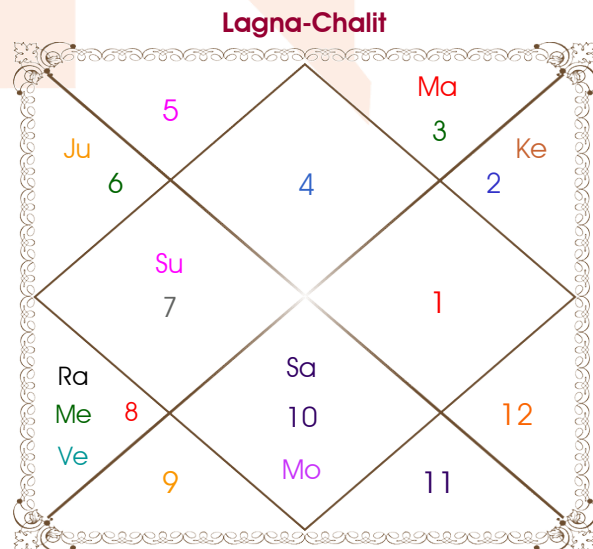

LOKESH Sharma

shefali malhotra

Model: web-freematching

Order No: 108427565

Male : \_\_\_\_\_ Sex \_\_\_\_\_ : Female  
 10/05/1994 : \_\_\_\_\_ Date of Birth \_\_\_\_\_ : 1-02/11/1992  
 Tuesday : \_\_\_\_\_ Day \_\_\_\_\_ : Sun-Monday  
 Hour 23:00:00 : \_\_\_\_\_ Time of Birth \_\_\_\_\_ : 00:20:00 Hour  
 Ghati 42:22:03 : \_\_\_\_\_ Time of Birth(Ghati) \_\_\_\_\_ : 44:23:33 Ghati  
 India : \_\_\_\_\_ Country \_\_\_\_\_ : India  
 Pune : \_\_\_\_\_ City \_\_\_\_\_ : New Delhi  
 18:31:28 North : \_\_\_\_\_ Latitude \_\_\_\_\_ : 28:36:50 North  
 73:52:43 East : \_\_\_\_\_ Longitude \_\_\_\_\_ : 77:12:31 East  
 82:30:00 East : \_\_\_\_\_ Zone \_\_\_\_\_ : 82:30:00 East  
 Hour -00:34:29 : \_\_\_\_\_ Loc Time Corr \_\_\_\_\_ : -00:21:10 Hour  
 Hour 00:00:00 : \_\_\_\_\_ War Time Corr \_\_\_\_\_ : 00:00:00 Hour  
 06:03:10 : \_\_\_\_\_ Sunrise \_\_\_\_\_ : 06:33:25  
 18:58:34 : \_\_\_\_\_ Sunset \_\_\_\_\_ : 17:35:56  
 23:46:54 : \_\_\_\_\_ Lahiri Ayanamsa \_\_\_\_\_ : 23:45:41

Vimshottari Venus 0Y 8M 2D		Degree	Sign	Pln	Sign	Degree	Vimshottari Sun 0Y 3M 23D	
<b>Rahu</b>		21:34:30	Sag	Asc	Can	23:35:17	<b>Rahu</b>	
<b>11/01/2018</b>		26:02:27	Ari	Sun	Lib	15:50:48	<b>25/02/2010</b>	
<b>12/01/2036</b>		26:13:04	Ari	Mon	Cap	09:17:56	<b>25/02/2028</b>	
Rahu	23/09/2020	07:56:41	Tau	Mer	Gem	29:24:49	Rahu	07/11/2012
Jupiter	17/02/2023	14:41:52	Lib R	Jup	Vir	10:46:43	Jupiter	03/04/2015
Saturn	24/12/2025	23:46:21	Tau	Ven	Sco	22:03:52	Saturn	07/02/2018
Mercury	12/07/2028	17:06:35	Aqu	Sat	Cap	18:17:42	Mercury	26/08/2020
Ketu	31/07/2029	29:59:59	Lib R	Rah	Sco	28:38:34	Ketu	14/09/2021
Venus	31/07/2032	29:59:59	Ari R	Ket	Tau	28:38:34	Venus	13/09/2024
Sun	24/06/2033	02:31:19	Cap R	Ura	Sag	20:56:52	Sun	08/08/2025
Moon	24/12/2034	29:30:20	Sag R	Nep	Sag	22:45:28	Moon	07/02/2027
Mars	12/01/2036	03:06:31	Sco R	Plu	Lib	28:34:42	Mars	25/02/2028