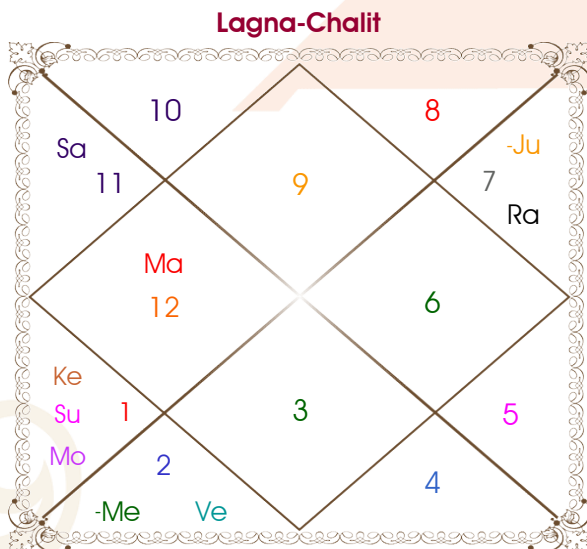

LOKESH Sharma

shefali malhotra

Model: web-freematching

Order No: 108427565

Male : \_\_\_\_\_ Sex \_\_\_\_\_ : Female  
 10/05/1994 : \_\_\_\_\_ Date of Birth \_\_\_\_\_ : 1-02/11/1992  
 Tuesday : \_\_\_\_\_ Day \_\_\_\_\_ : Sun-Monday  
 Hour 23:00:00 : \_\_\_\_\_ Time of Birth \_\_\_\_\_ : 00:20:00 Hour  
 Ghati 42:22:03 : \_\_\_\_\_ Time of Birth(Ghati) \_\_\_\_\_ : 44:23:33 Ghati  
 India : \_\_\_\_\_ Country \_\_\_\_\_ : India  
 Pune : \_\_\_\_\_ City \_\_\_\_\_ : New Delhi  
 18:31:28 North : \_\_\_\_\_ Latitude \_\_\_\_\_ : 28:36:50 North  
 73:52:43 East : \_\_\_\_\_ Longitude \_\_\_\_\_ : 77:12:31 East  
 82:30:00 East : \_\_\_\_\_ Zone \_\_\_\_\_ : 82:30:00 East  
 Hour -00:34:29 : \_\_\_\_\_ Loc Time Corr \_\_\_\_\_ : -00:21:10 Hour  
 Hour 00:00:00 : \_\_\_\_\_ War Time Corr \_\_\_\_\_ : 00:00:00 Hour  
 06:03:10 : \_\_\_\_\_ Sunrise \_\_\_\_\_ : 06:33:25  
 18:58:34 : \_\_\_\_\_ Sunset \_\_\_\_\_ : 17:35:56  
 23:46:54 : \_\_\_\_\_ Lahiri Ayanamsa \_\_\_\_\_ : 23:45:41

Vimshottari Venus 0Y 8M 2D		Degree	Sign	Pln	Sign	Degree	Vimshottari Sun 0Y 3M 23D	
<b>Rahu</b>		21:34:30	Sag	Asc	Can	23:35:17	<b>Rahu</b>	
<b>11/01/2018</b>		26:02:27	Ari	Sun	Lib	15:50:48	<b>25/02/2010</b>	
<b>12/01/2036</b>		26:13:04	Ari	Mon	Cap	09:17:56	<b>25/02/2028</b>	
Rahu	23/09/2020	07:56:41	Tau	Mer	Gem	29:24:49	Rahu	07/11/2012
Jupiter	17/02/2023	14:41:52	Lib R	Jup	Vir	10:46:43	Jupiter	03/04/2015
Saturn	24/12/2025	23:46:21	Tau	Ven	Sco	22:03:52	Saturn	07/02/2018
Mercury	12/07/2028	17:06:35	Aqu	Sat	Cap	18:17:42	Mercury	26/08/2020
Ketu	31/07/2029	29:59:59	Lib R	Rah	Sco	28:38:34	Ketu	14/09/2021
Venus	31/07/2032	29:59:59	Ari R	Ket	Tau	28:38:34	Venus	13/09/2024
Sun	24/06/2033	02:31:19	Cap R	Ura	Sag	20:56:52	Sun	08/08/2025
Moon	24/12/2034	29:30:20	Sag R	Nep	Sag	22:45:28	Moon	07/02/2027
Mars	12/01/2036	03:06:31	Sco R	Plu	Lib	28:34:42	Mars	25/02/2028