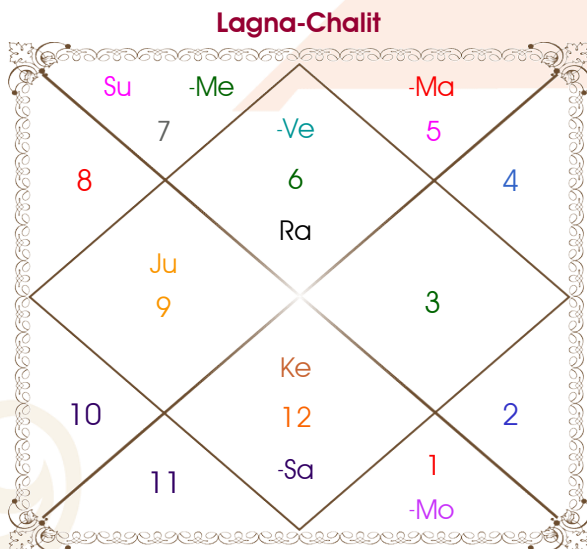

Ankit Bamrara

Ritika

Model: web-freematching

Order No: 108425185

Male : \_\_\_\_\_ Sex \_\_\_\_\_ : Female  
 25-26/10/1996 : \_\_\_\_\_ Date of Birth \_\_\_\_\_ : 10/05/2000  
 Fri-Saturday : \_\_\_\_\_ Day \_\_\_\_\_ : Wednesday  
 Hour 05:20:00 : \_\_\_\_\_ Time of Birth \_\_\_\_\_ : 15:25:00 Hour  
 Ghati 57:08:36 : \_\_\_\_\_ Time of Birth(Ghati) \_\_\_\_\_ : 24:38:09 Ghati  
 India : \_\_\_\_\_ Country \_\_\_\_\_ : India  
 New Delhi : \_\_\_\_\_ City \_\_\_\_\_ : Rishikesh  
 28:36:50 North : \_\_\_\_\_ Latitude \_\_\_\_\_ : 30:06:56 North  
 77:12:31 East : \_\_\_\_\_ Longitude \_\_\_\_\_ : 78:17:07 East  
 82:30:00 East : \_\_\_\_\_ Zone \_\_\_\_\_ : 82:30:00 East  
 Hour -00:21:10 : \_\_\_\_\_ Loc Time Corr \_\_\_\_\_ : -00:16:52 Hour  
 Hour 00:00:00 : \_\_\_\_\_ War Time Corr \_\_\_\_\_ : 00:00:00 Hour  
 06:28:33 : \_\_\_\_\_ Sunrise \_\_\_\_\_ : 05:26:48  
 17:40:49 : \_\_\_\_\_ Sunset \_\_\_\_\_ : 19:00:09  
 23:48:46 : \_\_\_\_\_ Lahiri Ayanamsa \_\_\_\_\_ : 23:51:27

## Ashtakoot Guna Chart

Koot	Male	Female	Max	Mark	Dosha	Area
Varan	Kshatriya	Vipra	1	0.00	--	Deeds
Vashya	Chatushpad	Jalchar	2	1.00	--	Nature
Tara	Sampat	Atimitra	3	3.00	--	Destiny
Yoni	Ashwa	Marjar	4	2.00	--	Sex Life
Maitri	Mars	Moon	5	4.00	--	Relationship
Gana	Deva	Rakshas	6	1.00	--	Sociality
Bhakut	Aries	Cancer	7	7.00	--	Life Style
Nadi	Adya	Antya	8	8.00	--	Kids/Health
<b>Total:</b>			<b>36</b>	<b>26.00</b>		