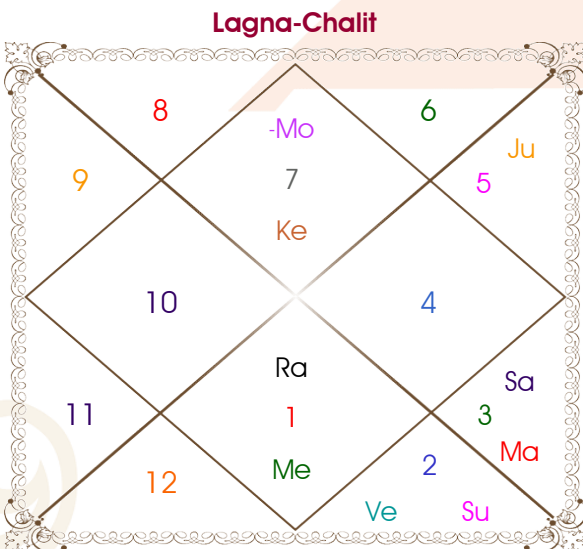

Chit Htoo Lwin

Zin Yoon May

Model: web-freematching

Order No: 108424780

Male : _____ Sex _____ : Female
 31/05/2004 : _____ Date of Birth _____ : 30/03/2004
 Monday : _____ Day _____ : Tuesday
 Hour 17:15:00 : _____ Time of Birth _____ : 15:00:00 Hour
 Ghati 29:09:03 : _____ Time of Birth(Ghati) _____ : 22:15:19 Ghati
 Myanmar : _____ Country _____ : Myanmar
 Yangon : _____ City _____ : Bago
 16:50:27 North : _____ Latitude _____ : 17:19:27 North
 96:10:24 East : _____ Longitude _____ : 96:28:10 East
 97:30:00 East : _____ Zone _____ : 97:30:00 East
 Hour -00:05:18 : _____ Loc Time Corr _____ : -00:04:07 Hour
 Hour 00:00:00 : _____ War Time Corr _____ : 00:00:00 Hour
 05:35:22 : _____ Sunrise _____ : 06:04:32
 18:34:44 : _____ Sunset _____ : 18:16:48
 23:54:55 : _____ Lahiri Ayanamsa _____ : 23:54:47

Ashtakoot Guna Chart

| Koot | Male | Female | Max | Mark | Dosha | Area |
|---------------|----------|---------|-----------|--------------|-------|--------------|
| Varan | Shoodra | Vipra | 1 | 0.00 | -- | Deeds |
| Vashya | Manav | Jalchar | 2 | 1.00 | -- | Nature |
| Tara | Atimitra | Sampat | 3 | 3.00 | -- | Destiny |
| Yoni | Mahish | Marjar | 4 | 2.00 | -- | Sex Life |
| Maitri | Venus | Moon | 5 | 0.50 | -- | Relationship |
| Gana | Deva | Deva | 6 | 6.00 | -- | Sociality |
| Bhakut | Libra | Cancer | 7 | 7.00 | -- | Life Style |
| Nadi | Antya | Adya | 8 | 8.00 | -- | Kids/Health |
| Total: | | | 36 | 27.50 | | |