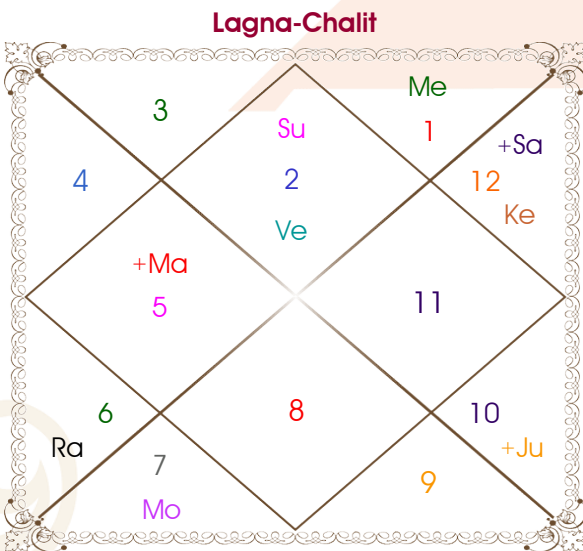

Model: web-freematching

Order No: 108424687

Male : \_\_\_\_\_ Sex \_\_\_\_\_ : Female  
 20/05/1997 : \_\_\_\_\_ Date of Birth \_\_\_\_\_ : 19/11/2000  
 Tuesday : \_\_\_\_\_ Day \_\_\_\_\_ : Sunday  
 Hour 06:16:00 : \_\_\_\_\_ Time of Birth \_\_\_\_\_ : 09:30:00 Hour  
 Ghati 00:56:01 : \_\_\_\_\_ Time of Birth(Ghati) \_\_\_\_\_ : 06:54:01 Ghati  
 India : \_\_\_\_\_ Country \_\_\_\_\_ : India  
 Malegaon : \_\_\_\_\_ City \_\_\_\_\_ : Kalwan  
 20:33:28 North : \_\_\_\_\_ Latitude \_\_\_\_\_ : 20:29:20 North  
 74:30:32 East : \_\_\_\_\_ Longitude \_\_\_\_\_ : 74:01:37 East  
 82:30:00 East : \_\_\_\_\_ Zone \_\_\_\_\_ : 82:30:00 East  
 Hour -00:31:58 : \_\_\_\_\_ Loc Time Corr \_\_\_\_\_ : -00:33:54 Hour  
 Hour 00:00:00 : \_\_\_\_\_ War Time Corr \_\_\_\_\_ : 00:00:00 Hour  
 05:53:35 : \_\_\_\_\_ Sunrise \_\_\_\_\_ : 06:46:12  
 19:03:39 : \_\_\_\_\_ Sunset \_\_\_\_\_ : 17:52:31  
 23:49:11 : \_\_\_\_\_ Lahiri Ayanamsa \_\_\_\_\_ : 23:51:52

Vimshottari		Degree	Sign	Pln	Sign	Degree	Vimshottari	
<b>Rahu 17Y 6M 15D</b>		10:09:23	Tau	Asc	Sag	09:04:54	<b>Ketu 1Y 8M 20D</b>	
<b>Jupiter</b>		05:14:14	Tau	Sun	Sco	03:15:38	<b>Sun</b>	
<b>04/12/2014</b>		07:00:23	Lib	Mon	Leo	10:03:05	<b>10/08/2022</b>	
<b>04/12/2030</b>		25:42:43	Leo	Mar	Vir	15:23:35	<b>10/08/2028</b>	
Jupiter	21/01/2017	10:20:34	Ari	Mer	Lib	14:38:17	Sun	28/11/2022
Saturn	04/08/2019	27:25:34	Cap	Jup R	Tau	13:29:37	Moon	29/05/2023
Mercury	09/11/2021	17:37:12	Tau	Ven	Sag	13:24:30	Mars	04/10/2023
Ketu	16/10/2022	22:20:20	Pis	Sat R	Tau	03:39:20	Rahu	28/08/2024
Venus	16/06/2025	03:08:32	Vir R	Rah R	Gem	22:56:17	Jupiter	16/06/2025
Sun	04/04/2026	03:08:32	Pis R	Ket R	Sag	22:56:17	Saturn	29/05/2026
Moon	04/08/2027	14:50:04	Cap R	Ura	Cap	23:15:59	Mercury	05/04/2027
Mars	10/07/2028	06:03:03	Cap R	Nep	Cap	10:15:33	Ketu	10/08/2027
Rahu	04/12/2030	10:33:31	Sco R	Plu	Sco	18:16:45	Venus	10/08/2028