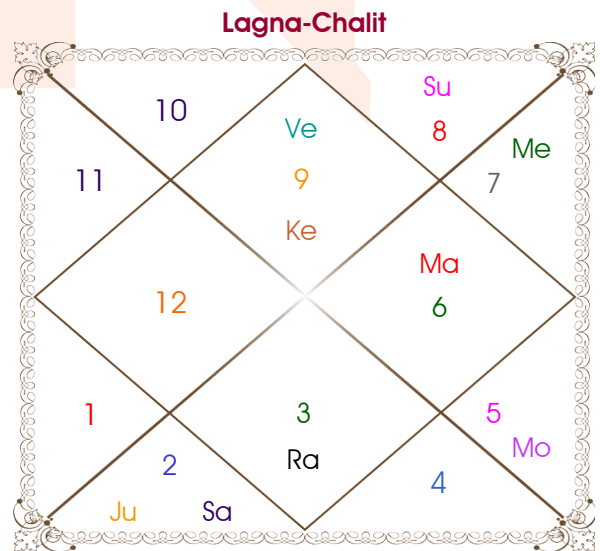

Model: web-freematching

Order No: 108424687

Male : \_\_\_\_\_ Sex \_\_\_\_\_ : Female  
 20/05/1997 : \_\_\_\_\_ Date of Birth \_\_\_\_\_ : 19/11/2000  
 Tuesday : \_\_\_\_\_ Day \_\_\_\_\_ : Sunday  
 Hour 06:16:00 : \_\_\_\_\_ Time of Birth \_\_\_\_\_ : 09:30:00 Hour  
 Ghati 00:56:01 : \_\_\_\_\_ Time of Birth(Ghati) \_\_\_\_\_ : 06:54:01 Ghati  
 India : \_\_\_\_\_ Country \_\_\_\_\_ : India  
 Malegaon : \_\_\_\_\_ City \_\_\_\_\_ : Kalwan  
 20:33:28 North : \_\_\_\_\_ Latitude \_\_\_\_\_ : 20:29:20 North  
 74:30:32 East : \_\_\_\_\_ Longitude \_\_\_\_\_ : 74:01:37 East  
 82:30:00 East : \_\_\_\_\_ Zone \_\_\_\_\_ : 82:30:00 East  
 Hour -00:31:58 : \_\_\_\_\_ Loc Time Corr \_\_\_\_\_ : -00:33:54 Hour  
 Hour 00:00:00 : \_\_\_\_\_ War Time Corr \_\_\_\_\_ : 00:00:00 Hour  
 05:53:35 : \_\_\_\_\_ Sunrise \_\_\_\_\_ : 06:46:12  
 19:03:39 : \_\_\_\_\_ Sunset \_\_\_\_\_ : 17:52:31  
 23:49:11 : \_\_\_\_\_ Lahiri Ayanamsa \_\_\_\_\_ : 23:51:52

Vimshottari		Degree	Sign	Pln	Sign	Degree	Vimshottari	
<b>Rahu 17Y 6M 15D</b>		10:09:23	Tau	Asc	Sag	09:04:54	<b>Ketu 1Y 8M 20D</b>	
<b>Jupiter</b>		05:14:14	Tau	Sun	Sco	03:15:38	<b>Sun</b>	
<b>04/12/2014</b>		07:00:23	Lib	Mon	Leo	10:03:05	<b>10/08/2022</b>	
<b>04/12/2030</b>		25:42:43	Leo	Mar	Vir	15:23:35	<b>10/08/2028</b>	
Jupiter	21/01/2017	10:20:34	Ari	Mer	Lib	14:38:17	Sun	28/11/2022
Saturn	04/08/2019	27:25:34	Cap	Jup R	Tau	13:29:37	Moon	29/05/2023
Mercury	09/11/2021	17:37:12	Tau	Ven	Sag	13:24:30	Mars	04/10/2023
Ketu	16/10/2022	22:20:20	Pis	Sat R	Tau	03:39:20	Rahu	28/08/2024
Venus	16/06/2025	03:08:32	Vir R	Rah R	Gem	22:56:17	Jupiter	16/06/2025
Sun	04/04/2026	03:08:32	Pis R	Ket R	Sag	22:56:17	Saturn	29/05/2026
Moon	04/08/2027	14:50:04	Cap R	Ura	Cap	23:15:59	Mercury	05/04/2027
Mars	10/07/2028	06:03:03	Cap R	Nep	Cap	10:15:33	Ketu	10/08/2027
Rahu	04/12/2030	10:33:31	Sco R	Plu	Sco	18:16:45	Venus	10/08/2028