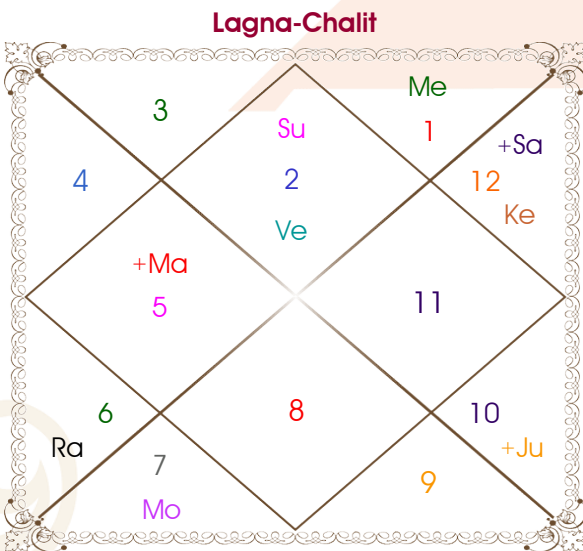

Model: web-freematching

Order No: 108424685

Male : \_\_\_\_\_ Sex \_\_\_\_\_ : Female  
 20/05/1997 : \_\_\_\_\_ Date of Birth \_\_\_\_\_ : 19/11/2000  
 Tuesday : \_\_\_\_\_ Day \_\_\_\_\_ : Sunday  
 Hour 06:16:00 : \_\_\_\_\_ Time of Birth \_\_\_\_\_ : 09:30:00 Hour  
 Ghati 00:56:01 : \_\_\_\_\_ Time of Birth(Ghati) \_\_\_\_\_ : 06:54:01 Ghati  
 India : \_\_\_\_\_ Country \_\_\_\_\_ : India  
 Malegaon : \_\_\_\_\_ City \_\_\_\_\_ : Kalwan  
 20:33:28 North : \_\_\_\_\_ Latitude \_\_\_\_\_ : 20:29:20 North  
 74:30:32 East : \_\_\_\_\_ Longitude \_\_\_\_\_ : 74:01:37 East  
 82:30:00 East : \_\_\_\_\_ Zone \_\_\_\_\_ : 82:30:00 East  
 Hour -00:31:58 : \_\_\_\_\_ Loc Time Corr \_\_\_\_\_ : -00:33:54 Hour  
 Hour 00:00:00 : \_\_\_\_\_ War Time Corr \_\_\_\_\_ : 00:00:00 Hour  
 05:53:35 : \_\_\_\_\_ Sunrise \_\_\_\_\_ : 06:46:12  
 19:03:39 : \_\_\_\_\_ Sunset \_\_\_\_\_ : 17:52:31  
 23:49:11 : \_\_\_\_\_ Lahiri Ayanamsa \_\_\_\_\_ : 23:51:52

Vimshottari		Degree	Sign	Pln	Sign	Degree	Vimshottari	
<b>Rahu 17Y 6M 15D</b>		10:09:23	Tau	Asc	Sag	09:04:54	<b>Ketu 1Y 8M 20D</b>	
<b>Jupiter</b>		05:14:14	Tau	Sun	Sco	03:15:38	<b>Sun</b>	
<b>04/12/2014</b>		07:00:23	Lib	Mon	Leo	10:03:05	<b>10/08/2022</b>	
<b>04/12/2030</b>		25:42:43	Leo	Mar	Vir	15:23:35	<b>10/08/2028</b>	
Jupiter	21/01/2017	10:20:34	Ari	Mer	Lib	14:38:17	Sun	28/11/2022
Saturn	04/08/2019	27:25:34	Cap	Jup R	Tau	13:29:37	Moon	29/05/2023
Mercury	09/11/2021	17:37:12	Tau	Ven	Sag	13:24:30	Mars	04/10/2023
Ketu	16/10/2022	22:20:20	Pis	Sat R	Tau	03:39:20	Rahu	28/08/2024
Venus	16/06/2025	03:08:32	Vir R	Rah R	Gem	22:56:17	Jupiter	16/06/2025
Sun	04/04/2026	03:08:32	Pis R	Ket R	Sag	22:56:17	Saturn	29/05/2026
Moon	04/08/2027	14:50:04	Cap R	Ura	Cap	23:15:59	Mercury	05/04/2027
Mars	10/07/2028	06:03:03	Cap R	Nep	Cap	10:15:33	Ketu	10/08/2027
Rahu	04/12/2030	10:33:31	Sco R	Plu	Sco	18:16:45	Venus	10/08/2028