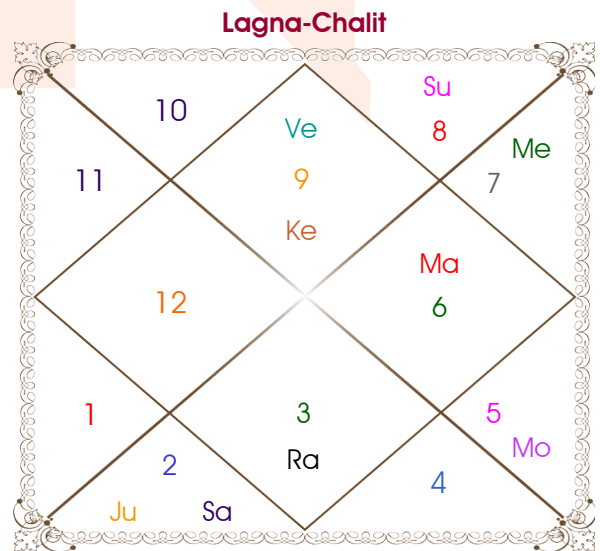

Model: web-freematching

Order No: 108424685

Male : \_\_\_\_\_ Sex \_\_\_\_\_ : Female  
 20/05/1997 : \_\_\_\_\_ Date of Birth \_\_\_\_\_ : 19/11/2000  
 Tuesday : \_\_\_\_\_ Day \_\_\_\_\_ : Sunday  
 Hour 06:16:00 : \_\_\_\_\_ Time of Birth \_\_\_\_\_ : 09:30:00 Hour  
 Ghati 00:56:01 : \_\_\_\_\_ Time of Birth(Ghati) \_\_\_\_\_ : 06:54:01 Ghati  
 India : \_\_\_\_\_ Country \_\_\_\_\_ : India  
 Malegaon : \_\_\_\_\_ City \_\_\_\_\_ : Kalwan  
 20:33:28 North : \_\_\_\_\_ Latitude \_\_\_\_\_ : 20:29:20 North  
 74:30:32 East : \_\_\_\_\_ Longitude \_\_\_\_\_ : 74:01:37 East  
 82:30:00 East : \_\_\_\_\_ Zone \_\_\_\_\_ : 82:30:00 East  
 Hour -00:31:58 : \_\_\_\_\_ Loc Time Corr \_\_\_\_\_ : -00:33:54 Hour  
 Hour 00:00:00 : \_\_\_\_\_ War Time Corr \_\_\_\_\_ : 00:00:00 Hour  
 05:53:35 : \_\_\_\_\_ Sunrise \_\_\_\_\_ : 06:46:12  
 19:03:39 : \_\_\_\_\_ Sunset \_\_\_\_\_ : 17:52:31  
 23:49:11 : \_\_\_\_\_ Lahiri Ayanamsa \_\_\_\_\_ : 23:51:52

Vimshottari		Degree	Sign	Pln	Sign	Degree	Vimshottari	
<b>Rahu 17Y 6M 15D</b>		10:09:23	Tau	Asc	Sag	09:04:54	<b>Ketu 1Y 8M 20D</b>	
<b>Jupiter</b>		05:14:14	Tau	Sun	Sco	03:15:38	<b>Sun</b>	
<b>04/12/2014</b>		07:00:23	Lib	Mon	Leo	10:03:05	<b>10/08/2022</b>	
<b>04/12/2030</b>		25:42:43	Leo	Mar	Vir	15:23:35	<b>10/08/2028</b>	
Jupiter	21/01/2017	10:20:34	Ari	Mer	Lib	14:38:17	Sun	28/11/2022
Saturn	04/08/2019	27:25:34	Cap	Jup R	Tau	13:29:37	Moon	29/05/2023
Mercury	09/11/2021	17:37:12	Tau	Ven	Sag	13:24:30	Mars	04/10/2023
Ketu	16/10/2022	22:20:20	Pis	Sat R	Tau	03:39:20	Rahu	28/08/2024
Venus	16/06/2025	03:08:32	Vir R	Rah R	Gem	22:56:17	Jupiter	16/06/2025
Sun	04/04/2026	03:08:32	Pis R	Ket R	Sag	22:56:17	Saturn	29/05/2026
Moon	04/08/2027	14:50:04	Cap R	Ura	Cap	23:15:59	Mercury	05/04/2027
Mars	10/07/2028	06:03:03	Cap R	Nep	Cap	10:15:33	Ketu	10/08/2027
Rahu	04/12/2030	10:33:31	Sco R	Plu	Sco	18:16:45	Venus	10/08/2028