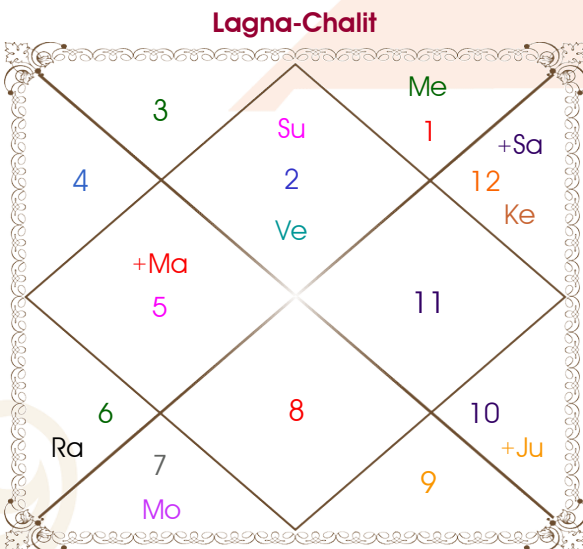

Model: web-freematching

Order No: 108424677

Male : _____ Sex _____ : Female
 20/05/1997 : _____ Date of Birth _____ : 16/03/2001
 Tuesday : _____ Day _____ : Friday
 Hour 06:16:00 : _____ Time of Birth _____ : 16:15:00 Hour
 Ghati 00:56:01 : _____ Time of Birth(Ghati) _____ : 23:57:28 Ghati
 India : _____ Country _____ : India
 Malegaon : _____ City _____ : Pimpalgaon Baswant
 20:33:28 North : _____ Latitude _____ : 20:09:55 North
 74:30:32 East : _____ Longitude _____ : 73:59:16 East
 82:30:00 East : _____ Zone _____ : 82:30:00 East
 Hour -00:31:58 : _____ Loc Time Corr _____ : -00:34:03 Hour
 Hour 00:00:00 : _____ War Time Corr _____ : 00:00:00 Hour
 05:53:35 : _____ Sunrise _____ : 06:42:03
 19:03:39 : _____ Sunset _____ : 18:43:41
 23:49:11 : _____ Lahiri Ayanamsa _____ : 23:52:09

Vimshottari		Degree	Sign	Pln	Sign	Degree	Vimshottari	
Rahu 17Y 6M 15D		10:09:23	Tau	Asc	Can	28:23:17	Mercury 3Y 4M 13D	
Jupiter		05:14:14	Tau	Sun	Pis	02:02:16	Venus	
04/12/2014		07:00:23	Lib	Mon	Sco	27:21:24	30/07/2011	
04/12/2030		25:42:43	Leo	Mar	Sco	20:31:16	30/07/2031	
Jupiter	21/01/2017	10:20:34	Ari	Mer	Aqu	05:09:07	Venus	28/11/2014
Saturn	04/08/2019	27:25:34	Cap	Jup	Tau	11:14:38	Sun	29/11/2015
Mercury	09/11/2021	17:37:12	Tau	Ven R	Pis	22:43:31	Moon	29/07/2017
Ketu	16/10/2022	22:20:20	Pis	Sat	Tau	02:27:12	Mars	29/09/2018
Venus	16/06/2025	03:08:32	Vir R	Rah R	Gem	18:34:56	Rahu	28/09/2021
Sun	04/04/2026	03:08:32	Pis R	Ket R	Sag	18:34:56	Jupiter	29/05/2024
Moon	04/08/2027	14:50:04	Cap R	Ura	Cap	28:53:23	Saturn	30/07/2027
Mars	10/07/2028	06:03:03	Cap R	Nep	Cap	14:05:35	Mercury	30/05/2030
Rahu	04/12/2030	10:33:31	Sco R	Plu	Sco	21:24:33	Ketu	30/07/2031