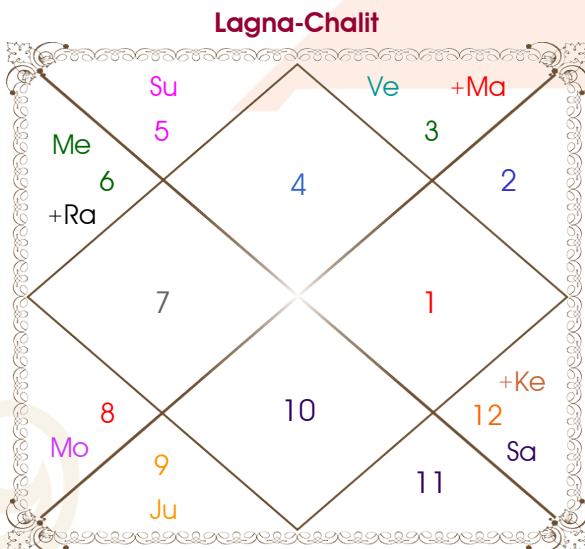

Rakshak Gupta

Shridul Gupta

Model: web-freematching

Order No: 108424664

Male : \_\_\_\_\_ Sex \_\_\_\_\_ : Female  
 21-22/08/1996 : \_\_\_\_\_ Date of Birth \_\_\_\_\_ : 22-23/09/1996  
 Wed-Thursday : \_\_\_\_\_ Day \_\_\_\_\_ : Sun-Monday  
 Hour 03:45:00 : \_\_\_\_\_ Time of Birth \_\_\_\_\_ : 03:45:00 Hour  
 Ghati 54:27:21 : \_\_\_\_\_ Time of Birth(Ghati) \_\_\_\_\_ : 53:35:33 Ghati  
 India : \_\_\_\_\_ Country \_\_\_\_\_ : India  
 Jammu : \_\_\_\_\_ City \_\_\_\_\_ : Jammu  
 32:43:35 North : \_\_\_\_\_ Latitude \_\_\_\_\_ : 32:43:35 North  
 74:51:25 East : \_\_\_\_\_ Longitude \_\_\_\_\_ : 74:51:25 East  
 82:30:00 East : \_\_\_\_\_ Zone \_\_\_\_\_ : 82:30:00 East  
 Hour -00:30:34 : \_\_\_\_\_ Loc Time Corr \_\_\_\_\_ : -00:30:34 Hour  
 Hour 00:00:00 : \_\_\_\_\_ War Time Corr \_\_\_\_\_ : 00:00:00 Hour  
 05:58:03 : \_\_\_\_\_ Sunrise \_\_\_\_\_ : 06:18:46  
 19:08:38 : \_\_\_\_\_ Sunset \_\_\_\_\_ : 18:27:10  
 23:48:40 : \_\_\_\_\_ Lahiri Ayanamsa \_\_\_\_\_ : 23:48:43

Vimshottari Jupiter 0Y 11M 25D		Degree	Sign	Pln	Sign	Degree	Vimshottari Sun 0Y 5M 16D	
<b>Mercury</b>		05:18:01	Leo	Sun	Vir	06:21:40	<b>Rahu</b>	
<b>17/08/2016</b>		02:30:41	Sco	Mon	Cap	08:58:21	<b>11/03/2014</b>	
<b>17/08/2033</b>		24:08:14	Gem	Mar	Can	14:18:01	<b>10/03/2032</b>	
Mercury	13/01/2019	02:37:20	Vir	Mer R	Leo	26:21:46	Rahu	21/11/2016
Ketu	10/01/2020	14:15:42	Sag R	Jup	Sag	14:35:46	Jupiter	17/04/2019
Venus	10/11/2022	19:33:31	Gem	Ven	Can	23:24:16	Saturn	21/02/2022
Sun	17/09/2023	12:38:45	Pis R	Sat R	Pis	10:27:21	Mercury	09/09/2024
Moon	15/02/2025	14:51:53	Vir	Rah R	Vir	14:12:44	Ketu	27/09/2025
Mars	12/02/2026	14:51:53	Pis	Ket R	Pis	14:12:44	Venus	27/09/2028
Rahu	01/09/2028	07:44:44	Cap R	Ura R	Cap	06:57:02	Sun	22/08/2029
Jupiter	08/12/2030	01:41:38	Cap R	Nep R	Cap	01:12:58	Moon	21/02/2031
Saturn	17/08/2033	06:33:32	Sco	Plu	Sco	07:02:26	Mars	10/03/2032