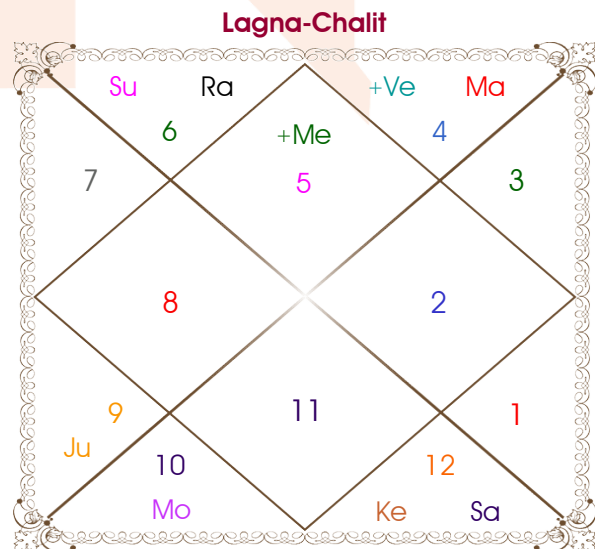

Rakshak Gupta

Shridul Gupta

Model: web-freematching

Order No: 108424664

Male : \_\_\_\_\_ Sex \_\_\_\_\_ : Female  
 21-22/08/1996 : \_\_\_\_\_ Date of Birth \_\_\_\_\_ : 22-23/09/1996  
 Wed-Thursday : \_\_\_\_\_ Day \_\_\_\_\_ : Sun-Monday  
 Hour 03:45:00 : \_\_\_\_\_ Time of Birth \_\_\_\_\_ : 03:45:00 Hour  
 Ghati 54:27:21 : \_\_\_\_\_ Time of Birth(Ghati) \_\_\_\_\_ : 53:35:33 Ghati  
 India : \_\_\_\_\_ Country \_\_\_\_\_ : India  
 Jammu : \_\_\_\_\_ City \_\_\_\_\_ : Jammu  
 32:43:35 North : \_\_\_\_\_ Latitude \_\_\_\_\_ : 32:43:35 North  
 74:51:25 East : \_\_\_\_\_ Longitude \_\_\_\_\_ : 74:51:25 East  
 82:30:00 East : \_\_\_\_\_ Zone \_\_\_\_\_ : 82:30:00 East  
 Hour -00:30:34 : \_\_\_\_\_ Loc Time Corr \_\_\_\_\_ : -00:30:34 Hour  
 Hour 00:00:00 : \_\_\_\_\_ War Time Corr \_\_\_\_\_ : 00:00:00 Hour  
 05:58:03 : \_\_\_\_\_ Sunrise \_\_\_\_\_ : 06:18:46  
 19:08:38 : \_\_\_\_\_ Sunset \_\_\_\_\_ : 18:27:10  
 23:48:40 : \_\_\_\_\_ Lahiri Ayanamsa \_\_\_\_\_ : 23:48:43

## Ashtakoot Guna Chart

Koot	Male	Female	Max	Mark	Dosha	Area
Varan	Vipra	Vaishya	1	1.00	--	Deeds
Vashya	Keetak	Chatushpad	2	1.00	--	Nature
Tara	Pratyari	Saadhak	3	1.50	--	Destiny
Yoni	Vyaghr	Nakul	4	2.00	--	Sex Life
Maitri	Mars	Saturn	5	0.50	--	Relationship
Gana	Rakshas	Manushya	6	0.00	Yes	Sociality
Bhakut	Scorpio	Capricorn	7	7.00	--	Life Style
Nadi	Antya	Antya	8	0.00	Yes	Kids/Health
<b>Total:</b>			<b>36</b>	<b>13.00</b>		