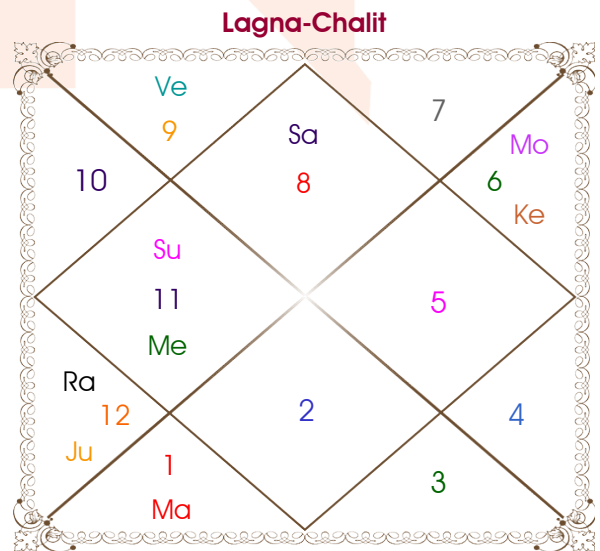

Model: web-freematching

Order No: 108423951

Male : \_\_\_\_\_ Sex \_\_\_\_\_ : Female  
 31-01/01/1981 : \_\_\_\_\_ Date of Birth \_\_\_\_\_ : 17-18/02/1987  
 Wed-Thursday : \_\_\_\_\_ Day \_\_\_\_\_ : Tue-Wednesday  
 Hour 05:00:00 : \_\_\_\_\_ Time of Birth \_\_\_\_\_ : 01:10:00 Hour  
 Ghati 55:44:34 : \_\_\_\_\_ Time of Birth(Ghati) \_\_\_\_\_ : 46:28:09 Ghati  
 India : \_\_\_\_\_ Country \_\_\_\_\_ : India  
 Durg : \_\_\_\_\_ City \_\_\_\_\_ : Bhilai  
 21:11:25 North : \_\_\_\_\_ Latitude \_\_\_\_\_ : 21:11:37 North  
 81:17:05 East : \_\_\_\_\_ Longitude \_\_\_\_\_ : 81:21:03 East  
 82:30:00 East : \_\_\_\_\_ Zone \_\_\_\_\_ : 82:30:00 East  
 Hour -00:04:52 : \_\_\_\_\_ Loc Time Corr \_\_\_\_\_ : -00:04:36 Hour  
 Hour 00:00:00 : \_\_\_\_\_ War Time Corr \_\_\_\_\_ : 00:00:00 Hour  
 06:42:10 : \_\_\_\_\_ Sunrise \_\_\_\_\_ : 06:34:28  
 17:33:47 : \_\_\_\_\_ Sunset \_\_\_\_\_ : 18:03:05  
 23:35:17 : \_\_\_\_\_ Lahiri Ayanamsa \_\_\_\_\_ : 23:40:35

## Ashtakoot Guna Chart

Koot	Male	Female	Max	Mark	Dosha	Area
Varan	Shoodra	Vaishya	1	0.00	--	Deeds
Vashya	Manav	Manav	2	2.00	--	Nature
Tara	Vipat	Mitra	3	1.50	--	Destiny
Yoni	Mahish	Mahish	4	4.00	--	Sex Life
Maitri	Venus	Mercury	5	5.00	--	Relationship
Gana	Deva	Deva	6	6.00	--	Sociality
Bhakut	Libra	Virgo	7	0.00	Yes	Life Style
Nadi	Antya	Adya	8	8.00	--	Kids/Health
<b>Total:</b>			<b>36</b>	<b>26.50</b>		