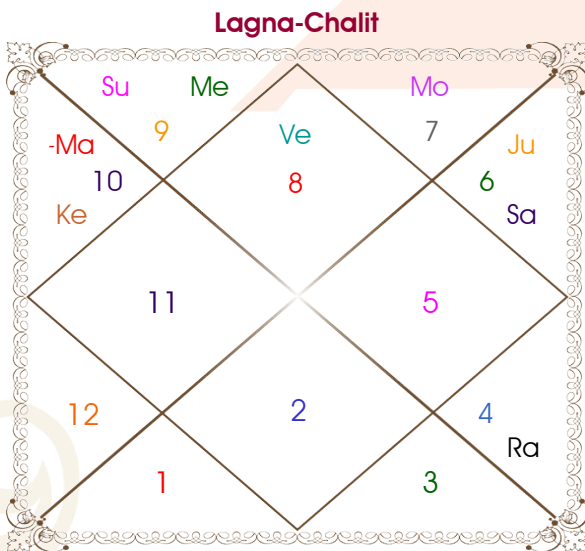

Model: web-freematching

Order No: 108423951

Male : \_\_\_\_\_ Sex \_\_\_\_\_ : Female  
 31-01/01/1981 : \_\_\_\_\_ Date of Birth \_\_\_\_\_ : 17-18/02/1987  
 Wed-Thursday : \_\_\_\_\_ Day \_\_\_\_\_ : Tue-Wednesday  
 Hour 05:00:00 : \_\_\_\_\_ Time of Birth \_\_\_\_\_ : 01:10:00 Hour  
 Ghati 55:44:34 : \_\_\_\_\_ Time of Birth(Ghati) \_\_\_\_\_ : 46:28:09 Ghati  
 India : \_\_\_\_\_ Country \_\_\_\_\_ : India  
 Durg : \_\_\_\_\_ City \_\_\_\_\_ : Bhilai  
 21:11:25 North : \_\_\_\_\_ Latitude \_\_\_\_\_ : 21:11:37 North  
 81:17:05 East : \_\_\_\_\_ Longitude \_\_\_\_\_ : 81:21:03 East  
 82:30:00 East : \_\_\_\_\_ Zone \_\_\_\_\_ : 82:30:00 East  
 Hour -00:04:52 : \_\_\_\_\_ Loc Time Corr \_\_\_\_\_ : -00:04:36 Hour  
 Hour 00:00:00 : \_\_\_\_\_ War Time Corr \_\_\_\_\_ : 00:00:00 Hour  
 06:42:10 : \_\_\_\_\_ Sunrise \_\_\_\_\_ : 06:34:28  
 17:33:47 : \_\_\_\_\_ Sunset \_\_\_\_\_ : 18:03:05  
 23:35:17 : \_\_\_\_\_ Lahiri Ayanamsa \_\_\_\_\_ : 23:40:35

Vimshottari Rahu 5Y 0M 13D		Degree	Sign	Pln	Sign	Degree	Vimshottari Moon 1Y 10M 29D	
<b>Mercury</b>		16:52:43	Sag	Sun	Aqu	04:55:47	<b>Jupiter</b>	
<b>15/01/2021</b>		16:16:06	Lib	Mon	Vir	20:46:48	<b>17/01/2014</b>	
<b>15/01/2038</b>		07:13:43	Cap	Mar	Ari	04:23:39	<b>17/01/2030</b>	
Mercury	13/06/2023	17:12:29	Sag	Mer	Aqu	20:45:46	Jupiter	06/03/2016
Ketu	09/06/2024	15:55:02	Vir	Jup	Pis	03:18:41	Saturn	18/09/2018
Venus	10/04/2027	23:31:31	Sco	Ven	Sag	20:39:59	Mercury	24/12/2020
Sun	15/02/2028	15:54:49	Vir	Sat	Sco	26:05:32	Ketu	30/11/2021
Moon	16/07/2029	17:46:25	Can	Rah	Pis	18:29:10	Venus	31/07/2024
Mars	13/07/2030	17:46:25	Cap	R Ket	Vir	18:29:10	Sun	19/05/2025
Rahu	30/01/2033	04:49:19	Sco	Ura	Sag	02:16:45	Moon	18/09/2026
Jupiter	08/05/2035	29:27:49	Sco	Nep	Sag	13:37:08	Mars	25/08/2027
Saturn	15/01/2038	00:33:40	Lib	Plu R	Lib	16:17:15	Rahu	17/01/2030