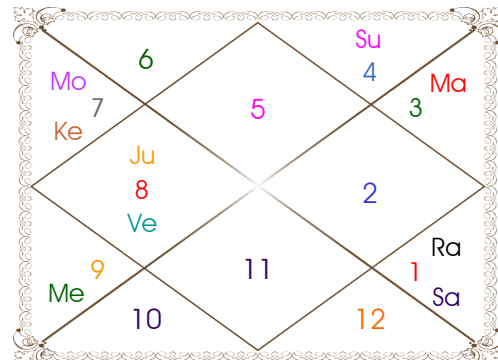

Navamsa Chart