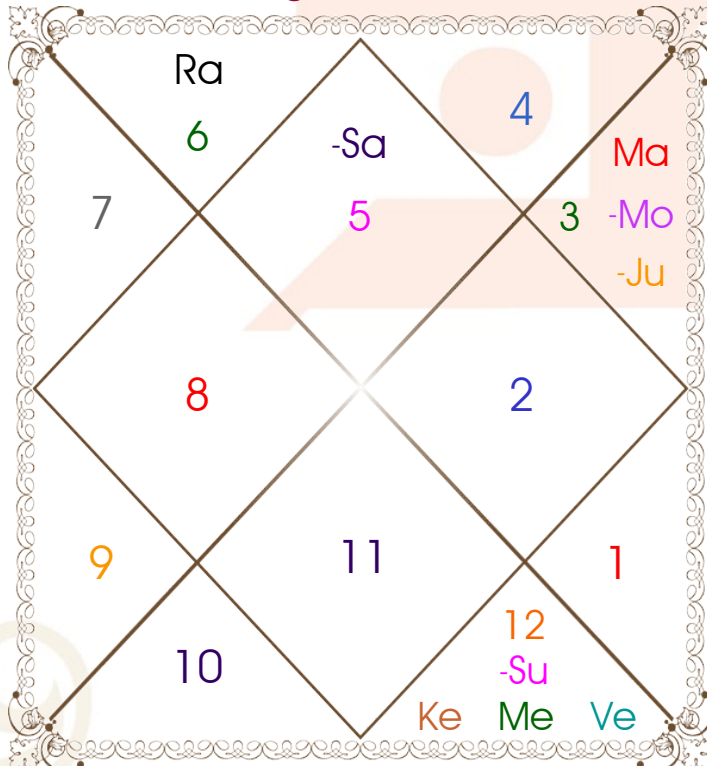

Planetary Degrees and their Positions

Pl	R	C	Rasi	Degree	Speed	Nak	Pad	No.	RL	NL	Sub	Dignity
Asc			Leo	16:33:27	506:37:12	P Phal	1	11	Sun	Ven	Mon	---
Sun			Pis	02:07:57	00:59:44	P Bhad	4	25	Jup	Jup	Rah	FrSign
Mon			Gem	00:48:02	11:54:08	Mrgsra	3	5	Mer	Mar	Mer	FrSign
Mar			Gem	29:53:32	00:09:30	Punrvsu	3	7	Mer	Jup	Mon	EnSign
Mer			Pis	17:39:02	01:41:30	Revati	1	27	Jup	Mer	Mer	Dblifted
Jup			Gem	03:29:46	00:04:39	Mrgsra	4	5	Mer	Mar	Ven	EnSign
Ven			Pis	15:05:55	01:14:32	U Bhad	4	26	Jup	Sat	Jup	Exalted
Sat	R		Leo	01:26:35	00:03:48	Magha	1	10	Sun	Ket	Ven	EnSign
Rah			Vir	12:24:12	00:00:07	Hasta	1	13	Mer	Mon	Rah	Moltrikn
Ket			Pis	12:24:12	00:00:07	U Bhad	3	26	Jup	Sat	Mar	Moltrikn
Ura	R		Lib	22:34:40	00:01:17	Visakha	1	16	Ven	Jup	Sat	---
Nep			Sco	24:45:46	00:00:08	Jyestha	3	18	Mar	Mer	Rah	---
Plu	R		Vir	22:18:42	00:01:33	Hasta	4	13	Mer	Mon	Ven	---
Mid Heaven			Tau	23:41:18	--	Mrgsra	--	5	Ven	Mar	Mar	--

R-Retrograde S-Stationary

C- Combust D-Deep Combust

Rahu : True

Lahiri Ayanamsa : 23:33:12

Lagna-Chalit