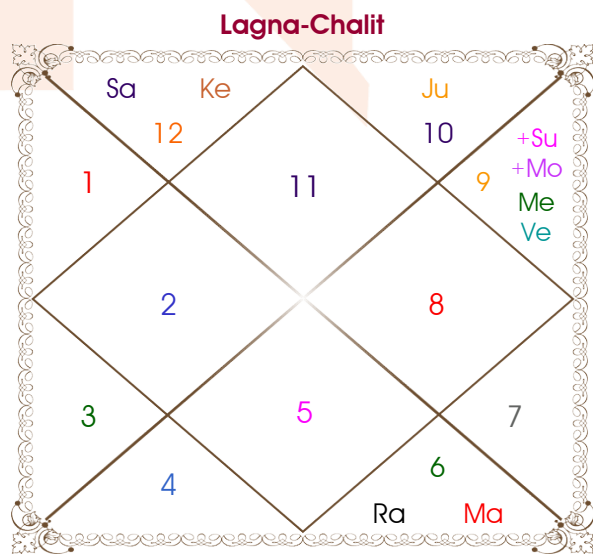

Ankit Bamrara

Manisha badola

Model: web-freematching

Order No: 108423238

Male : \_\_\_\_\_ Sex \_\_\_\_\_ : Female  
 25-26/10/1996 : \_\_\_\_\_ Date of Birth \_\_\_\_\_ : 09/01/1997  
 Fri-Saturday : \_\_\_\_\_ Day \_\_\_\_\_ : Thursday  
 Hour 05:20:00 : \_\_\_\_\_ Time of Birth \_\_\_\_\_ : 09:25:00 Hour  
 Ghati 57:08:33 : \_\_\_\_\_ Time of Birth(Ghati) \_\_\_\_\_ : 05:23:41 Ghati  
 India : \_\_\_\_\_ Country \_\_\_\_\_ : India  
 Delhi : \_\_\_\_\_ City \_\_\_\_\_ : Rishikesh  
 28:40:53 North : \_\_\_\_\_ Latitude \_\_\_\_\_ : 30:06:56 North  
 77:13:22 East : \_\_\_\_\_ Longitude \_\_\_\_\_ : 78:17:07 East  
 82:30:00 East : \_\_\_\_\_ Zone \_\_\_\_\_ : 82:30:00 East  
 Hour -00:21:07 : \_\_\_\_\_ Loc Time Corr \_\_\_\_\_ : -00:16:52 Hour  
 Hour 00:00:00 : \_\_\_\_\_ War Time Corr \_\_\_\_\_ : 00:00:00 Hour  
 06:28:34 : \_\_\_\_\_ Sunrise \_\_\_\_\_ : 07:14:21  
 17:40:41 : \_\_\_\_\_ Sunset \_\_\_\_\_ : 17:33:52  
 23:48:46 : \_\_\_\_\_ Lahiri Ayanamsa \_\_\_\_\_ : 23:48:57

Vimshottari Ketu 6Y 3M 11D		Degree	Sign	Pln	Sign	Degree	Vimshottari Venus 2Y 9M 10D	
Sun		23:12:17	Vir	Asc	Aqu	02:04:12	Rahu	
06/02/2023		09:01:53	Lib	Sun	Sag	25:06:52	20/10/2022	
06/02/2029		01:22:06	Ari	Mon	Sag	24:48:54	20/10/2040	
Sun	27/05/2023	03:46:40	Leo	Mar	Vir	07:55:13	Rahu	02/07/2025
Moon	25/11/2023	04:25:29	Lib	Mer R	Sag	10:12:26	Jupiter	26/11/2027
Mars	01/04/2024	18:04:48	Sag	Jup	Cap	03:15:12	Saturn	02/10/2030
Rahu	24/02/2025	01:58:00	Vir	Ven	Sag	04:50:52	Mercury	20/04/2033
Jupiter	13/12/2025	08:02:47	Pis R	Sat	Pis	07:58:55	Ketu	09/05/2034
Saturn	25/11/2026	14:07:46	Vir R	Rah R	Vir	07:50:23	Venus	09/05/2037
Mercury	02/10/2027	14:07:46	Pis R	Ket R	Pis	07:50:23	Sun	02/04/2038
Ketu	06/02/2028	06:56:17	Cap	Ura	Cap	09:54:48	Moon	02/10/2039
Venus	06/02/2029	01:16:07	Cap	Nep	Cap	03:19:00	Mars	20/10/2040
		08:02:00	Sco	Plu	Sco	10:49:59		