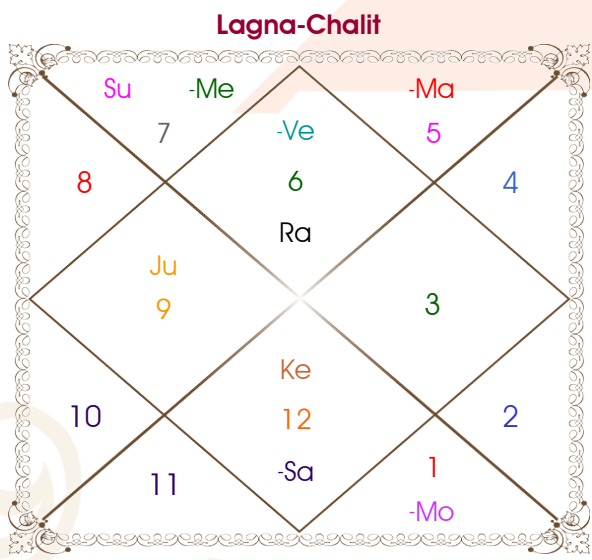

Ankit Bamrara

Manisha badola

Model: web-freematching

Order No: 108423238

Male : \_\_\_\_\_ Sex \_\_\_\_\_ : Female  
 25-26/10/1996 : \_\_\_\_\_ Date of Birth \_\_\_\_\_ : 09/01/1997  
 Fri-Saturday : \_\_\_\_\_ Day \_\_\_\_\_ : Thursday  
 Hour 05:20:00 : \_\_\_\_\_ Time of Birth \_\_\_\_\_ : 09:25:00 Hour  
 Ghati 57:08:33 : \_\_\_\_\_ Time of Birth(Ghati) \_\_\_\_\_ : 05:23:41 Ghati  
 India : \_\_\_\_\_ Country \_\_\_\_\_ : India  
 Delhi : \_\_\_\_\_ City \_\_\_\_\_ : Rishikesh  
 28:40:53 North : \_\_\_\_\_ Latitude \_\_\_\_\_ : 30:06:56 North  
 77:13:22 East : \_\_\_\_\_ Longitude \_\_\_\_\_ : 78:17:07 East  
 82:30:00 East : \_\_\_\_\_ Zone \_\_\_\_\_ : 82:30:00 East  
 Hour -00:21:07 : \_\_\_\_\_ Loc Time Corr \_\_\_\_\_ : -00:16:52 Hour  
 Hour 00:00:00 : \_\_\_\_\_ War Time Corr \_\_\_\_\_ : 00:00:00 Hour  
 06:28:34 : \_\_\_\_\_ Sunrise \_\_\_\_\_ : 07:14:21  
 17:40:41 : \_\_\_\_\_ Sunset \_\_\_\_\_ : 17:33:52  
 23:48:46 : \_\_\_\_\_ Lahiri Ayanamsa \_\_\_\_\_ : 23:48:57

Vimshottari Ketu 6Y 3M 11D		Degree	Sign	Pln	Sign	Degree	Vimshottari Venus 2Y 9M 10D	
Sun		23:12:17	Vir	Asc	Aqu	02:04:12	Rahu	
06/02/2023		09:01:53	Lib	Sun	Sag	25:06:52	20/10/2022	
06/02/2029		01:22:06	Ari	Mon	Sag	24:48:54	20/10/2040	
Sun	27/05/2023	03:46:40	Leo	Mar	Vir	07:55:13	Rahu	02/07/2025
Moon	25/11/2023	04:25:29	Lib	Mer R	Sag	10:12:26	Jupiter	26/11/2027
Mars	01/04/2024	18:04:48	Sag	Jup	Cap	03:15:12	Saturn	02/10/2030
Rahu	24/02/2025	01:58:00	Vir	Ven	Sag	04:50:52	Mercury	20/04/2033
Jupiter	13/12/2025	08:02:47	Pis R	Sat	Pis	07:58:55	Ketu	09/05/2034
Saturn	25/11/2026	14:07:46	Vir R	Rah R	Vir	07:50:23	Venus	09/05/2037
Mercury	02/10/2027	14:07:46	Pis R	Ket R	Pis	07:50:23	Sun	02/04/2038
Ketu	06/02/2028	06:56:17	Cap	Ura	Cap	09:54:48	Moon	02/10/2039
Venus	06/02/2029	01:16:07	Cap	Nep	Cap	03:19:00	Mars	20/10/2040
		08:02:00	Sco	Plu	Sco	10:49:59		