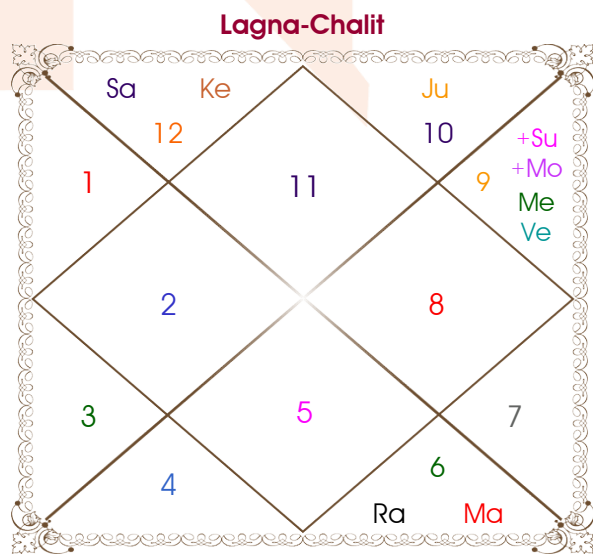

Ankit Bamrara

Manisha badola

Model: web-freematching

Order No: 108423236

Male : \_\_\_\_\_ Sex \_\_\_\_\_ : Female  
 25-26/10/1996 : \_\_\_\_\_ Date of Birth \_\_\_\_\_ : 09/01/1997  
 Fri-Saturday : \_\_\_\_\_ Day \_\_\_\_\_ : Thursday  
 Hour 05:20:00 : \_\_\_\_\_ Time of Birth \_\_\_\_\_ : 09:25:00 Hour  
 Ghati 57:08:33 : \_\_\_\_\_ Time of Birth(Ghati) \_\_\_\_\_ : 05:23:41 Ghati  
 India : \_\_\_\_\_ Country \_\_\_\_\_ : India  
 Delhi : \_\_\_\_\_ City \_\_\_\_\_ : Rishikesh  
 28:40:53 North : \_\_\_\_\_ Latitude \_\_\_\_\_ : 30:06:56 North  
 77:13:22 East : \_\_\_\_\_ Longitude \_\_\_\_\_ : 78:17:07 East  
 82:30:00 East : \_\_\_\_\_ Zone \_\_\_\_\_ : 82:30:00 East  
 Hour -00:21:07 : \_\_\_\_\_ Loc Time Corr \_\_\_\_\_ : -00:16:52 Hour  
 Hour 00:00:00 : \_\_\_\_\_ War Time Corr \_\_\_\_\_ : 00:00:00 Hour  
 06:28:34 : \_\_\_\_\_ Sunrise \_\_\_\_\_ : 07:14:21  
 17:40:41 : \_\_\_\_\_ Sunset \_\_\_\_\_ : 17:33:52  
 23:48:46 : \_\_\_\_\_ Lahiri Ayanamsa \_\_\_\_\_ : 23:48:57

Vimshottari Ketu 6Y 3M 11D		Degree	Sign	Pln	Sign	Degree	Vimshottari Venus 2Y 9M 10D	
Sun		23:12:17	Vir	Asc	Aqu	02:04:12	Rahu	
06/02/2023		09:01:53	Lib	Sun	Sag	25:06:52	20/10/2022	
06/02/2029		01:22:06	Ari	Mon	Sag	24:48:54	20/10/2040	
Sun	27/05/2023	03:46:40	Leo	Mar	Vir	07:55:13	Rahu	02/07/2025
Moon	25/11/2023	04:25:29	Lib	Mer R	Sag	10:12:26	Jupiter	26/11/2027
Mars	01/04/2024	18:04:48	Sag	Jup	Cap	03:15:12	Saturn	02/10/2030
Rahu	24/02/2025	01:58:00	Vir	Ven	Sag	04:50:52	Mercury	20/04/2033
Jupiter	13/12/2025	08:02:47	Pis R	Sat	Pis	07:58:55	Ketu	09/05/2034
Saturn	25/11/2026	14:07:46	Vir R	Rah R	Vir	07:50:23	Venus	09/05/2037
Mercury	02/10/2027	14:07:46	Pis R	Ket R	Pis	07:50:23	Sun	02/04/2038
Ketu	06/02/2028	06:56:17	Cap	Ura	Cap	09:54:48	Moon	02/10/2039
Venus	06/02/2029	01:16:07	Cap	Nep	Cap	03:19:00	Mars	20/10/2040
		08:02:00	Sco	Plu	Sco	10:49:59		