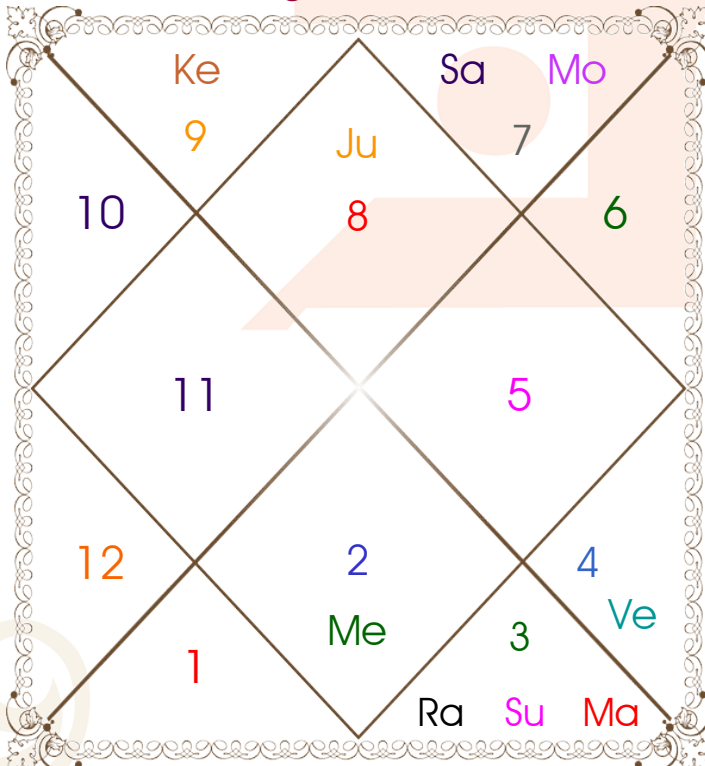

Planetary Degrees and their Positions

Pl	R	C	Rasi	Degree	Speed	Nak	Pad	No.	RL	NL	Sub	Dignity
Asc			Scorpio	10:23:31	339:14:30	Anuradha	3	17	Mar	Sat	Sun	---
Sun			Gemini	04:53:06	00:57:15	Mrgsra	4	5	Mer	Mar	Ven	NuSign
Mon			Libra	07:14:38	13:09:05	Svati	1	15	Ven	Rah	Rah	NuSign
Mar		C	Gemini	00:20:57	00:40:54	Mrgsra	3	5	Mer	Mar	Mer	EnSign
Mer			Taurus	15:07:49	01:35:56	Rohini	2	4	Ven	Mon	Jup	FrSign
Jup	R		Scorpio	09:37:40	00:06:16	Anuradha	2	17	Mar	Sat	Ven	FrSign
Ven			Capricorn	20:11:09	00:55:28	Aslesa	2	9	Mon	Mer	Ven	EnSign
Sat	R		Libra	04:12:07	00:01:05	Chitra	4	14	Ven	Mar	Ven	Exalted
Rah			Gemini	01:28:29	00:00:25	Mrgsra	3	5	Mer	Mar	Mer	Exalted
Ket			Sagittarius	01:28:29	00:00:25	Moola	1	19	Jup	Ket	Ven	Exalted
Ura	R		Scorpio	12:35:35	00:02:14	Anuradha	3	17	Mar	Sat	Mar	---
Nep	R		Sagittarius	04:13:04	00:01:37	Moola	2	19	Jup	Ket	Mon	---
Plu	R		Libra	03:10:13	00:00:34	Chitra	3	14	Ven	Mar	Ven	---
Mid Heaven			Leo	07:33:49	--	Magha	--	10	Sun	Ket	Jup	--

R-Retrograde S-Stationary

C- Combust D-Deep Combust

Rahu : True

Lahiri Ayanamsa : 23:37:17

Lagna-Chalit