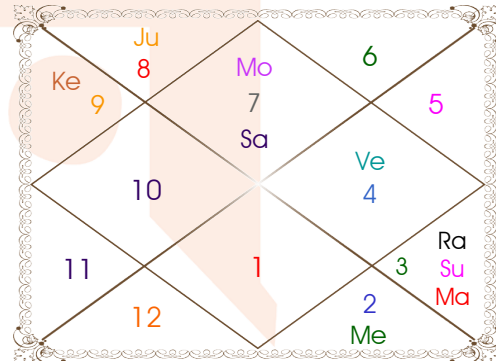

Planetary Degrees and their Positions

Pl	R	C	Rasi	Degree	Speed	Nak	Pad	No.	RL	NL	Sub	Dignity
Asc			Scorpio	10:23:31	339:14:30	Anuradha	3	17	Mar	Sat	Sun	---
Sun			Gemini	04:53:06	00:57:15	Mrgsra	4	5	Mer	Mar	Ven	NuSign
Mon			Libra	07:14:38	13:09:05	Svati	1	15	Ven	Rah	Rah	NuSign
Mar		C	Gemini	00:20:57	00:40:54	Mrgsra	3	5	Mer	Mar	Mer	EnSign
Mer			Taurus	15:07:49	01:35:56	Rohini	2	4	Ven	Mon	Jup	FrSign
Jup	R		Scorpio	09:37:40	00:06:16	Anuradha	2	17	Mar	Sat	Ven	FrSign
Ven			Capricorn	20:11:09	00:55:28	Aslesa	2	9	Mon	Mer	Ven	EnSign
Sat	R		Libra	04:12:07	00:01:05	Chitra	4	14	Ven	Mar	Ven	Exalted
Rah			Gemini	01:28:29	00:00:25	Mrgsra	3	5	Mer	Mar	Mer	Exalted
Ket			Sagittarius	01:28:29	00:00:25	Moola	1	19	Jup	Ket	Ven	Exalted
Ura	R		Scorpio	12:35:35	00:02:14	Anuradha	3	17	Mar	Sat	Mar	---
Nep	R		Sagittarius	04:13:04	00:01:37	Moola	2	19	Jup	Ket	Mon	---
Plu	R		Libra	03:10:13	00:00:34	Chitra	3	14	Ven	Mar	Ven	---
Mid Heaven			Leo	07:33:49	--	Magha	--	10	Sun	Ket	Jup	--

R-Retrograde S-Stationary

C- Combust D-Deep Combust

Rahu : True

Lahiri Ayanamsa : 23:37:17

Lagna-Chalit

Moon Chart

Navamsa Chart

Vimshottari Dasha