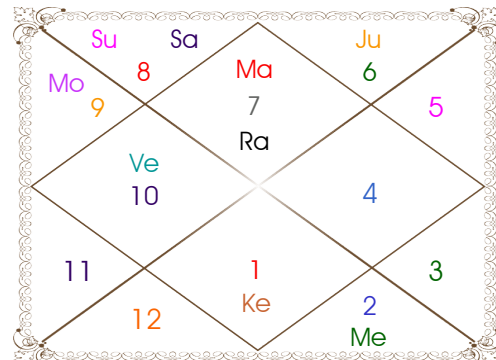

Planetary Degrees and their Positions

Pl	R	C	Rasi	Degree	Speed	Nak	Pad	No.	RL	NL	Sub	Dignity
Asc			Scorpio	10:23:31	339:14:30	Anuradha	3	17	Mar	Sat	Sun	---
Sun			Gemini	04:53:06	00:57:15	Mrgsra	4	5	Mer	Mar	Ven	NuSign
Mon			Libra	07:14:38	13:09:05	Svati	1	15	Ven	Rah	Rah	NuSign
Mar		C	Gemini	00:20:57	00:40:54	Mrgsra	3	5	Mer	Mar	Mer	EnSign
Mer			Taurus	15:07:49	01:35:56	Rohini	2	4	Ven	Mon	Jup	FrSign
Jup	R		Scorpio	09:37:40	00:06:16	Anuradha	2	17	Mar	Sat	Ven	FrSign
Ven			Capricorn	20:11:09	00:55:28	Aslesa	2	9	Mon	Mer	Ven	EnSign
Sat	R		Libra	04:12:07	00:01:05	Chitra	4	14	Ven	Mar	Ven	Exalted
Rah			Gemini	01:28:29	00:00:25	Mrgsra	3	5	Mer	Mar	Mer	Exalted
Ket			Sagittarius	01:28:29	00:00:25	Moola	1	19	Jup	Ket	Ven	Exalted
Ura	R		Scorpio	12:35:35	00:02:14	Anuradha	3	17	Mar	Sat	Mar	---
Nep	R		Sagittarius	04:13:04	00:01:37	Moola	2	19	Jup	Ket	Mon	---
Plu	R		Libra	03:10:13	00:00:34	Chitra	3	14	Ven	Mar	Ven	---
Mid Heaven			Leo	07:33:49	--	Magha	--	10	Sun	Ket	Jup	--

R-Retrograde S-Stationary

C- Combust D-Deep Combust

Rahu : True

Lahiri Ayanamsa : 23:37:17

Lagna-Chalit

Moon Chart

Navamsa Chart

Vimshottari Dasha

- ❖ The above dasa periods have been computed on the basis of Moon Degree. However, as per bhayat / bhabhog the balance of dasa is Rahu 17 Y 2 M 22 D.
- ❖ The Dates given for Dasa periods show their endings. Divisions of Vimshottari Dasa for Complete 120 years are given here without any consideration of longevity.