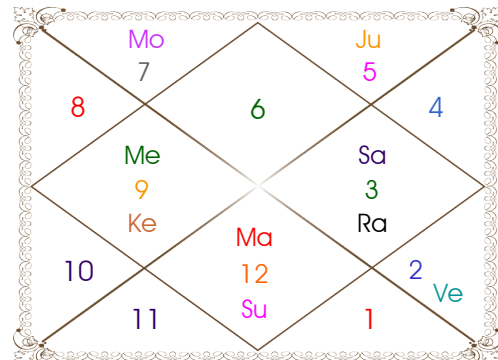

Paya(Rasi-Nak) _____: Copper - Copper

SunSign(West) _____: Aries

Planetary Degrees and their Positions

Pl	R	C	Rasi	Degree	Speed	Nak	Pad	No.	RL	NL	Sub	Dignity
Asc			Tau	28:21:00	344:42:36	Mrgsra	2	5	Ven	Mar	Sat	---
Sun			Pis	28:46:19	00:58:51	Revati	4	27	Jup	Mer	Sat	FrSign
Mon			Aqu	00:01:53	14:26:40	Dhanish	3	23	Sat	Mar	Mer	NuSign
Mar			Cap	09:50:35	00:40:17	U Sadha	4	21	Sat	Sun	Ven	Exalted
Mer		C	Pis	19:46:34	01:56:51	Revati	1	27	Jup	Mer	Ven	Dblitted
Jup			Ari	14:02:26	00:14:07	Bharani	1	2	Mar	Ven	Ven	FrSign
Ven			Tau	14:17:04	00:54:21	Rohini	2	4	Ven	Mon	Jup	OwnSign
Sat		R	Sag	08:51:32	00:00:06	Moola	3	19	Jup	Ket	Jup	NuSign
Rah			Aqu	29:08:13	00:01:25	P Bhad	3	25	Sat	Jup	Sun	FrSign
Ket			Leo	29:08:13	00:01:25	U Phal	1	12	Sun	Sun	Mar	EnSign
Ura		R	Sag	07:19:50	00:00:23	Moola	3	19	Jup	Ket	Rah	---
Nep		R	Sag	16:30:01	00:00:01	P Sadha	1	20	Jup	Ven	Mon	---
Plu		R	Lib	18:01:45	00:01:34	Svati	4	15	Ven	Rah	Sun	---
Mid Heaven			Aqu	12:19:07	--	Satbisha	--	24	Sat	Rah	Sat	--

R-Retrograde S-Stationary

C- Combust D-Deep Combust

Rahu : True

Lahiri Ayanamsa : 23:41:38

Lagna-Chalit

Moon Chart

Navamsa Chart

Vimshottari Dasha

- ❖ The above dasa periods have been computed on the basis of Moon Degree. However, as per bhayat / bhabhog the balance of dasa is **Mar 3 Y 5 M 21 D**.
- ❖ The Dates given for Dasa periods show their endings. Divisions of Vimshottari Dasa for Complete 120 years are given here without any consideration of longevity.