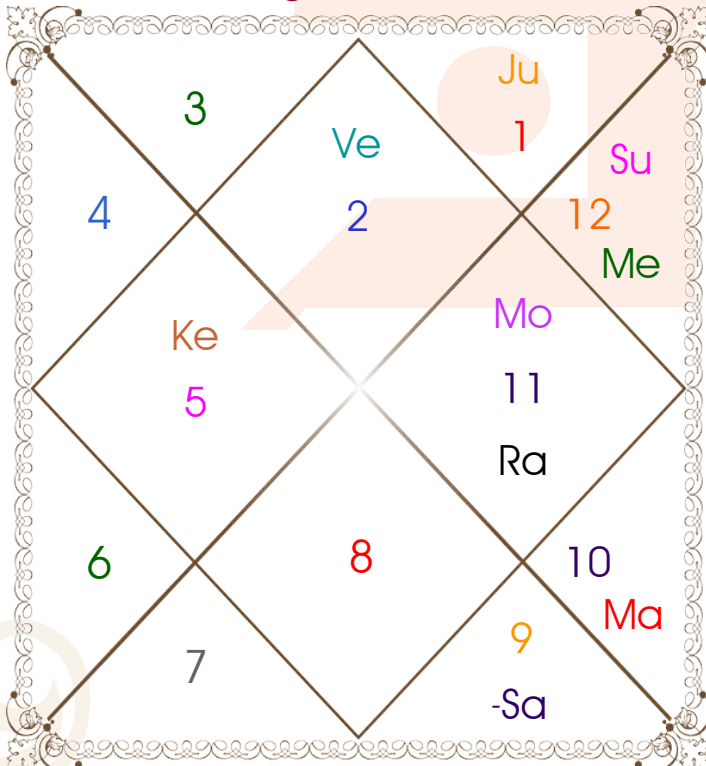

Planetary Degrees and their Positions

Pl	R	C	Rasi	Degree	Speed	Nak	Pad	No.	RL	NL	Sub	Dignity
Asc			Tau	28:21:00	344:42:36	Mrgsra	2	5	Ven	Mar	Sat	---
Sun			Pis	28:46:19	00:58:51	Revati	4	27	Jup	Mer	Sat	FrSign
Mon			Aqu	00:01:53	14:26:40	Dhanish	3	23	Sat	Mar	Mer	NuSign
Mar			Cap	09:50:35	00:40:17	U Sadha	4	21	Sat	Sun	Ven	Exalted
Mer		C	Pis	19:46:34	01:56:51	Revati	1	27	Jup	Mer	Ven	Dblitted
Jup			Ari	14:02:26	00:14:07	Bharani	1	2	Mar	Ven	Ven	FrSign
Ven			Tau	14:17:04	00:54:21	Rohini	2	4	Ven	Mon	Jup	OwnSign
Sat		R	Sag	08:51:32	00:00:06	Moola	3	19	Jup	Ket	Jup	NuSign
Rah			Aqu	29:08:13	00:01:25	P Bhad	3	25	Sat	Jup	Sun	FrSign
Ket			Leo	29:08:13	00:01:25	U Phal	1	12	Sun	Sun	Mar	EnSign
Ura		R	Sag	07:19:50	00:00:23	Moola	3	19	Jup	Ket	Rah	---
Nep		R	Sag	16:30:01	00:00:01	P Sadha	1	20	Jup	Ven	Mon	---
Plu		R	Lib	18:01:45	00:01:34	Svati	4	15	Ven	Rah	Sun	---
Mid Heaven			Aqu	12:19:07	--	Satbisha	--	24	Sat	Rah	Sat	--

R-Retrograde S-Stationary

C- Combust D-Deep Combust

Rahu : True

Lahiri Ayanamsa : 23:41:38

Lagna-Chalit