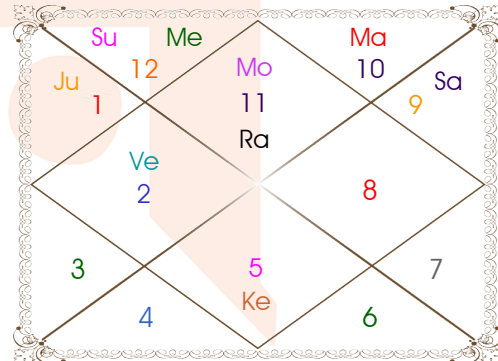

Paya(Rasi-Nak) _____: Copper - Copper

SunSign(West) _____: Aries

Planetary Degrees and their Positions

Pl	R	C	Rasi	Degree	Speed	Nak	Pad	No.	RL	NL	Sub	Dignity
Asc			Tau	28:21:00	344:42:36	Mrgsra	2	5	Ven	Mar	Sat	---
Sun			Pis	28:46:19	00:58:51	Revati	4	27	Jup	Mer	Sat	FrSign
Mon			Aqu	00:01:53	14:26:40	Dhanish	3	23	Sat	Mar	Mer	NuSign
Mar			Cap	09:50:35	00:40:17	U Sadha	4	21	Sat	Sun	Ven	Exalted
Mer		C	Pis	19:46:34	01:56:51	Revati	1	27	Jup	Mer	Ven	Dblitted
Jup			Ari	14:02:26	00:14:07	Bharani	1	2	Mar	Ven	Ven	FrSign
Ven			Tau	14:17:04	00:54:21	Rohini	2	4	Ven	Mon	Jup	OwnSign
Sat		R	Sag	08:51:32	00:00:06	Moola	3	19	Jup	Ket	Jup	NuSign
Rah			Aqu	29:08:13	00:01:25	P Bhad	3	25	Sat	Jup	Sun	FrSign
Ket			Leo	29:08:13	00:01:25	U Phal	1	12	Sun	Sun	Mar	EnSign
Ura		R	Sag	07:19:50	00:00:23	Moola	3	19	Jup	Ket	Rah	---
Nep		R	Sag	16:30:01	00:00:01	P Sadha	1	20	Jup	Ven	Mon	---
Plu		R	Lib	18:01:45	00:01:34	Svati	4	15	Ven	Rah	Sun	---
Mid Heaven			Aqu	12:19:07	--	Satbisha	--	24	Sat	Rah	Sat	--

R-Retrograde S-Stationary

C- Combust D-Deep Combust

Rahu : True

Lahiri Ayanamsa : 23:41:38

Lagna-Chalit

Moon Chart

Navamsa Chart

Vimshottari Dasha

- ❖ The above dasa periods have been computed on the basis of Moon Degree. However, as per bhayat / bhabhog the balance of dasa is **Mar 3 Y 5 M 21 D**.
- ❖ The Dates given for Dasa periods show their endings. Divisions of Vimshottari Dasa for Complete 120 years are given here without any consideration of longevity.