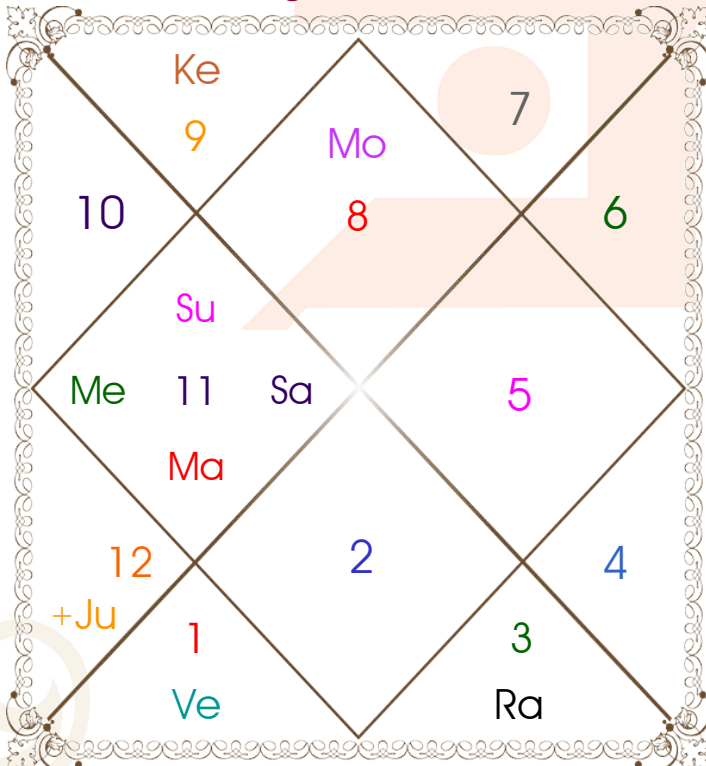

Planetary Degrees and their Positions

Pl	R	C	Rasi	Degree	Speed	Nak	Pad	No.	RL	NL	Sub	Dignity
Asc			Scor	04:19:44	309:40:07	Anuradha	1	17	Mar	Sat	Sat	---
Sun			Aqu	20:51:54	01:00:06	P Bhad	1	25	Sat	Jup	Jup	EnSign
Mon			Scor	03:03:07	11:52:22	Visakha	4	16	Mar	Jup	Rah	Dblittd
Mar	C		Aqu	17:16:18	00:47:18	Satbisha	4	24	Sat	Rah	Ven	NuSign
Mer	C		Aqu	13:22:52	01:47:49	Satbisha	3	24	Sat	Rah	Mer	NuSign
Jup			Pis	27:45:54	00:12:58	Revati	4	27	Jup	Mer	Jup	OwnSign
Ven			Ari	03:29:59	01:08:47	Asvini	2	1	Mar	Ket	Sun	NuSign
Sat	C		Aqu	04:27:06	00:07:04	Dhanish	4	23	Sat	Mar	Ven	Moltrikn
Rah	R		Gem	15:20:52	00:02:43	Ardra	3	6	Mer	Rah	Ven	Exalted
Ket	R		Sag	15:20:52	00:02:43	P Sadha	1	20	Jup	Ven	Ven	Exalted
Ura	R		Leo	14:24:04	00:02:37	P Phal	1	11	Sun	Ven	Ven	---
Nep	R		Lib	24:25:16	00:00:30	Visakha	2	16	Ven	Jup	Mer	---
Plu	R		Leo	19:32:55	00:01:35	P Phal	2	11	Sun	Ven	Rah	---
Mid Heaven			Leo	10:35:56	--	Magha	--	10	Sun	Ket	Sat	--

R-Retrograde S-Stationary

C- Combust D-Deep Combust

Rahu : True

Lahiri Ayanamsa : 23:21:07

Lagna-Chalit