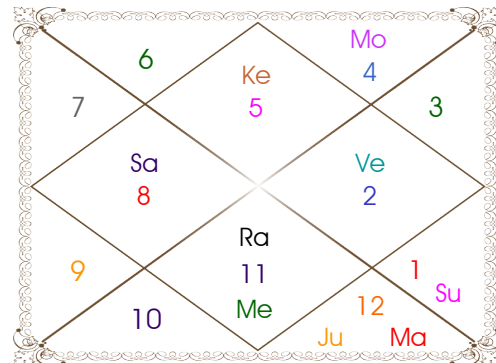

Planetary Degrees and their Positions

Pl	R	C	Rasi	Degree	Speed	Nak	Pad	No.	RL	NL	Sub	Dignity
Asc			Scor	04:19:44	309:40:07	Anuradha	1	17	Mar	Sat	Sat	---
Sun			Aqu	20:51:54	01:00:06	P Bhad	1	25	Sat	Jup	Jup	EnSign
Mon			Scor	03:03:07	11:52:22	Visakha	4	16	Mar	Jup	Rah	Dblittd
Mar	C		Aqu	17:16:18	00:47:18	Satbisha	4	24	Sat	Rah	Ven	NuSign
Mer	C		Aqu	13:22:52	01:47:49	Satbisha	3	24	Sat	Rah	Mer	NuSign
Jup			Pis	27:45:54	00:12:58	Revati	4	27	Jup	Mer	Jup	OwnSign
Ven			Ari	03:29:59	01:08:47	Asvini	2	1	Mar	Ket	Sun	NuSign
Sat	C		Aqu	04:27:06	00:07:04	Dhanish	4	23	Sat	Mar	Ven	Moltrikn
Rah	R		Gem	15:20:52	00:02:43	Ardra	3	6	Mer	Rah	Ven	Exalted
Ket	R		Sag	15:20:52	00:02:43	P Sadha	1	20	Jup	Ven	Ven	Exalted
Ura	R		Leo	14:24:04	00:02:37	P Phal	1	11	Sun	Ven	Ven	---
Nep	R		Lib	24:25:16	00:00:30	Visakha	2	16	Ven	Jup	Mer	---
Plu	R		Leo	19:32:55	00:01:35	P Phal	2	11	Sun	Ven	Rah	---
Mid Heaven			Leo	10:35:56	--	Magha	--	10	Sun	Ket	Sat	--

R-Retrograde S-Stationary

C- Combust D-Deep Combust

Rahu : True

Lahiri Ayanamsa : 23:21:07

Lagna-Chalit

Moon Chart

Navamsa Chart

Vimshottari Dasha

Balance of Dasa : Jupiter 0 Years 4 Months 1 Days

Jup 16 Years	Sat 19 Years	Mer 17 Years	Ket 7 Years	Ven 20 Years
05/03/1964	06/07/1964	07/07/1983	06/07/2000	07/07/2007
06/07/1964	07/07/1983	06/07/2000	07/07/2007	07/07/2027
00/00/0000	Sat 10/07/1967	Mer 02/12/1985	Ket 02/12/2000	Ven 05/11/2010
00/00/0000	Mer 19/03/1970	Ket 29/11/1986	Ven 01/02/2002	Sun 05/11/2011
00/00/0000	Ket 28/04/1971	Ven 29/09/1989	Sun 09/06/2002	Mon 06/07/2013
00/00/0000	Ven 27/06/1974	Sun 06/08/1990	Mon 08/01/2003	Mar 05/09/2014
00/00/0000	Sun 09/06/1975	Mon 05/01/1992	Mar 06/06/2003	Rah 05/09/2017
00/00/0000	Mon 08/01/1977	Mar 01/01/1993	Rah 24/06/2004	Jup 06/05/2020
00/00/0000	Mar 16/02/1978	Rah 22/07/1995	Jup 31/05/2005	Sat 07/07/2023
05/03/1964	Rah 23/12/1980	Jup 27/10/1997	Sat 09/07/2006	Mer 06/05/2026
Rah 06/07/1964	Jup 07/07/1983	Sat 06/07/2000	Mer 07/07/2007	Ket 07/07/2027