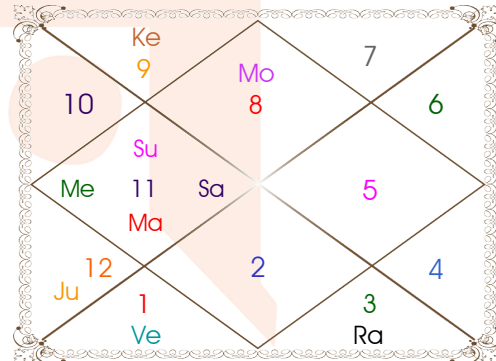

Planetary Degrees and their Positions

Pl	R	C	Rasi	Degree	Speed	Nak	Pad	No.	RL	NL	Sub	Dignity
Asc			Scor	04:19:44	309:40:07	Anuradha	1	17	Mar	Sat	Sat	---
Sun			Aqu	20:51:54	01:00:06	P Bhad	1	25	Sat	Jup	Jup	EnSign
Mon			Scor	03:03:07	11:52:22	Visakha	4	16	Mar	Jup	Rah	Dblittd
Mar	C		Aqu	17:16:18	00:47:18	Satbisha	4	24	Sat	Rah	Ven	NuSign
Mer	C		Aqu	13:22:52	01:47:49	Satbisha	3	24	Sat	Rah	Mer	NuSign
Jup			Pis	27:45:54	00:12:58	Revati	4	27	Jup	Mer	Jup	OwnSign
Ven			Ari	03:29:59	01:08:47	Asvini	2	1	Mar	Ket	Sun	NuSign
Sat	C		Aqu	04:27:06	00:07:04	Dhanish	4	23	Sat	Mar	Ven	Moltrikn
Rah	R		Gem	15:20:52	00:02:43	Ardra	3	6	Mer	Rah	Ven	Exalted
Ket	R		Sag	15:20:52	00:02:43	P Sadha	1	20	Jup	Ven	Ven	Exalted
Ura	R		Leo	14:24:04	00:02:37	P Phal	1	11	Sun	Ven	Ven	---
Nep	R		Lib	24:25:16	00:00:30	Visakha	2	16	Ven	Jup	Mer	---
Plu	R		Leo	19:32:55	00:01:35	P Phal	2	11	Sun	Ven	Rah	---
Mid Heaven			Leo	10:35:56	--	Magha	--	10	Sun	Ket	Sat	--

R-Retrograde S-Stationary

C- Combust D-Deep Combust

Rahu : True

Lahiri Ayanamsa : 23:21:07

Lagna-Chalit

Moon Chart

Navamsa Chart

Vimshottari Dasha

Balance of Dasa : Jupiter 0 Years 4 Months 1 Days

Jup 16 Years	Sat 19 Years	Mer 17 Years	Ket 7 Years	Ven 20 Years
05/03/1964	06/07/1964	07/07/1983	06/07/2000	07/07/2007
06/07/1964	07/07/1983	06/07/2000	07/07/2007	07/07/2027
00/00/0000	Sat 10/07/1967	Mer 02/12/1985	Ket 02/12/2000	Ven 05/11/2010
00/00/0000	Mer 19/03/1970	Ket 29/11/1986	Ven 01/02/2002	Sun 05/11/2011
00/00/0000	Ket 28/04/1971	Ven 29/09/1989	Sun 09/06/2002	Mon 06/07/2013
00/00/0000	Ven 27/06/1974	Sun 06/08/1990	Mon 08/01/2003	Mar 05/09/2014
00/00/0000	Sun 09/06/1975	Mon 05/01/1992	Mar 06/06/2003	Rah 05/09/2017
00/00/0000	Mon 08/01/1977	Mar 01/01/1993	Rah 24/06/2004	Jup 06/05/2020
00/00/0000	Mar 16/02/1978	Rah 22/07/1995	Jup 31/05/2005	Sat 07/07/2023
05/03/1964	Rah 23/12/1980	Jup 27/10/1997	Sat 09/07/2006	Mer 06/05/2026
Rah 06/07/1964	Jup 07/07/1983	Sat 06/07/2000	Mer 07/07/2007	Ket 07/07/2027