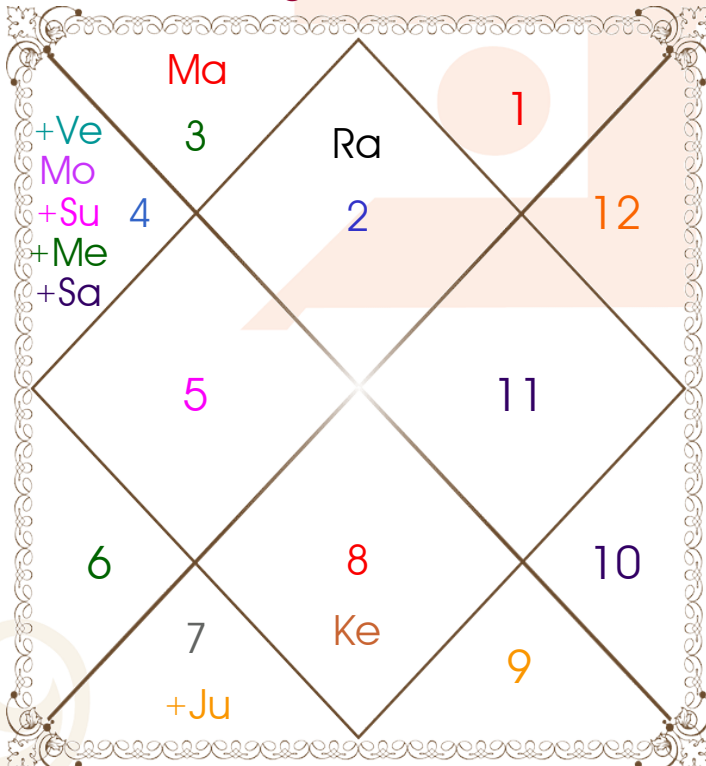

Planetary Degrees and their Positions

Pl	R	C	Rasi	Degree	Speed	Nak	Pad	No.	RL	NL	Sub	Dignity
Asc			Tau	07:45:37	395:04:16	Krittika	4	3	Ven	Sun	Ket	---
Sun			Can	27:59:21	00:57:39	Aslesa	4	9	Mon	Mer	Sat	FrSign
Mon			Can	03:59:01	15:05:12	Pushya	1	8	Mon	Sat	Sat	OwnSign
Mar			Gem	07:27:23	00:39:28	Ardra	1	6	Mer	Rah	Rah	EnSign
Mer			Can	13:40:28	01:48:17	Pushya	4	8	Mon	Sat	Rah	EnSign
Jup			Lib	25:52:40	00:05:07	Visakha	2	16	Ven	Jup	Ket	EnSign
Ven		C	Can	22:33:40	01:14:06	Aslesa	2	9	Mon	Mer	Mon	EnSign
Sat		C	Can	20:28:23	00:07:40	Aslesa	2	9	Mon	Mer	Ven	EnSign
Rah	R		Tau	05:44:33	00:08:46	Krittika	3	3	Ven	Sun	Mer	FrSign
Ket	R		Sco	05:44:33	00:08:46	Anuradha	1	17	Mar	Sat	Mer	FrSign
Ura			Gem	02:03:12	00:02:20	Mrgsra	3	5	Mer	Mar	Ket	---
Nep			Vir	15:42:26	00:01:38	Hasta	2	13	Mer	Mon	Sat	---
Plu			Can	20:06:29	00:01:47	Aslesa	2	9	Mon	Mer	Ven	---
Mid Heaven			Cap	21:27:35	--	Sravna	--	22	Sat	Mon	Ven	--

R-Retrograde S-Stationary

C- Combust D-Deep Combust

Rahu : True

Lahiri Ayanamsa : 23:07:18

Lagna-Chalit