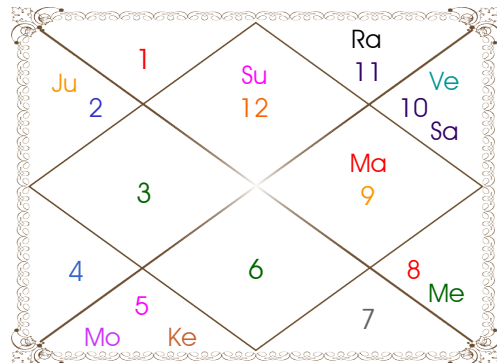

Planetary Degrees and their Positions

Pl	R	C	Rasi	Degree	Speed	Nak	Pad	No.	RL	NL	Sub	Dignity
Asc			Tau	07:45:37	395:04:16	Krittika	4	3	Ven	Sun	Ket	---
Sun			Can	27:59:21	00:57:39	Aslesa	4	9	Mon	Mer	Sat	FrSign
Mon			Can	03:59:01	15:05:12	Pushya	1	8	Mon	Sat	Sat	OwnSign
Mar			Gem	07:27:23	00:39:28	Ardra	1	6	Mer	Rah	Rah	EnSign
Mer			Can	13:40:28	01:48:17	Pushya	4	8	Mon	Sat	Rah	EnSign
Jup			Lib	25:52:40	00:05:07	Visakha	2	16	Ven	Jup	Ket	EnSign
Ven		C	Can	22:33:40	01:14:06	Aslesa	2	9	Mon	Mer	Mon	EnSign
Sat		C	Can	20:28:23	00:07:40	Aslesa	2	9	Mon	Mer	Ven	EnSign
Rah	R		Tau	05:44:33	00:08:46	Krittika	3	3	Ven	Sun	Mer	FrSign
Ket	R		Sco	05:44:33	00:08:46	Anuradha	1	17	Mar	Sat	Mer	FrSign
Ura			Gem	02:03:12	00:02:20	Mrgsra	3	5	Mer	Mar	Ket	---
Nep			Vir	15:42:26	00:01:38	Hasta	2	13	Mer	Mon	Sat	---
Plu			Can	20:06:29	00:01:47	Aslesa	2	9	Mon	Mer	Ven	---
Mid Heaven			Cap	21:27:35	--	Sravna	--	22	Sat	Mon	Ven	--

R-Retrograde S-Stationary

C- Combust D-Deep Combust

Rahu : True

Lahiri Ayanamsa : 23:07:18

Lagna-Chalit

Moon Chart

Navamsa Chart

Vimshottari Dasha