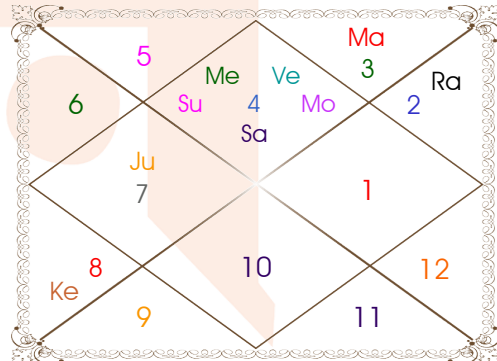

Planetary Degrees and their Positions

Pl	R	C	Rasi	Degree	Speed	Nak	Pad	No.	RL	NL	Sub	Dignity
Asc			Tau	07:45:37	395:04:16	Krittika	4	3	Ven	Sun	Ket	---
Sun			Can	27:59:21	00:57:39	Aslesa	4	9	Mon	Mer	Sat	FrSign
Mon			Can	03:59:01	15:05:12	Pushya	1	8	Mon	Sat	Sat	OwnSign
Mar			Gem	07:27:23	00:39:28	Ardra	1	6	Mer	Rah	Rah	EnSign
Mer			Can	13:40:28	01:48:17	Pushya	4	8	Mon	Sat	Rah	EnSign
Jup			Lib	25:52:40	00:05:07	Visakha	2	16	Ven	Jup	Ket	EnSign
Ven		C	Can	22:33:40	01:14:06	Aslesa	2	9	Mon	Mer	Mon	EnSign
Sat		C	Can	20:28:23	00:07:40	Aslesa	2	9	Mon	Mer	Ven	EnSign
Rah	R		Tau	05:44:33	00:08:46	Krittika	3	3	Ven	Sun	Mer	FrSign
Ket	R		Sco	05:44:33	00:08:46	Anuradha	1	17	Mar	Sat	Mer	FrSign
Ura			Gem	02:03:12	00:02:20	Mrgsra	3	5	Mer	Mar	Ket	---
Nep			Vir	15:42:26	00:01:38	Hasta	2	13	Mer	Mon	Sat	---
Plu			Can	20:06:29	00:01:47	Aslesa	2	9	Mon	Mer	Ven	---
Mid Heaven			Cap	21:27:35	--	Sravna	--	22	Sat	Mon	Ven	--

R-Retrograde S-Stationary

C- Combust D-Deep Combust

Rahu : True

Lahiri Ayanamsa : 23:07:18

Lagna-Chalit

Moon Chart

Navamsa Chart

Vimshottari Dasha

Balance of Dasa : Saturn 18 Years 0 Months 26 Days

Sat 19 Years	Mer 17 Years	Ket 7 Years	Ven 20 Years	Sun 6 Years
15/08/1947	10/09/1965	10/09/1982	10/09/1989	10/09/2009
10/09/1965	10/09/1982	10/09/1989	10/09/2009	10/09/2015
Sat 13/09/1949	Mer 06/02/1968	Ket 06/02/1983	Ven 09/01/1993	Sun 28/12/2009
Mer 23/05/1952	Ket 03/02/1969	Ven 07/04/1984	Sun 10/01/1994	Mon 29/06/2010
Ket 02/07/1953	Ven 05/12/1971	Sun 13/08/1984	Mon 10/09/1995	Mar 04/11/2010
Ven 31/08/1956	Sun 10/10/1972	Mon 14/03/1985	Mar 09/11/1996	Rah 29/09/2011
Sun 13/08/1957	Mon 11/03/1974	Mar 10/08/1985	Rah 10/11/1999	Jup 17/07/2012
Mon 15/03/1959	Mar 09/03/1975	Rah 29/08/1986	Jup 11/07/2002	Sat 29/06/2013
Mar 23/04/1960	Rah 25/09/1977	Jup 05/08/1987	Sat 10/09/2005	Mer 05/05/2014
Rah 28/02/1963	Jup 01/01/1980	Sat 13/09/1988	Mer 11/07/2008	Ket 10/09/2014
Jup 10/09/1965	Sat 10/09/1982	Mer 10/09/1989	Ket 10/09/2009	Ven 10/09/2015