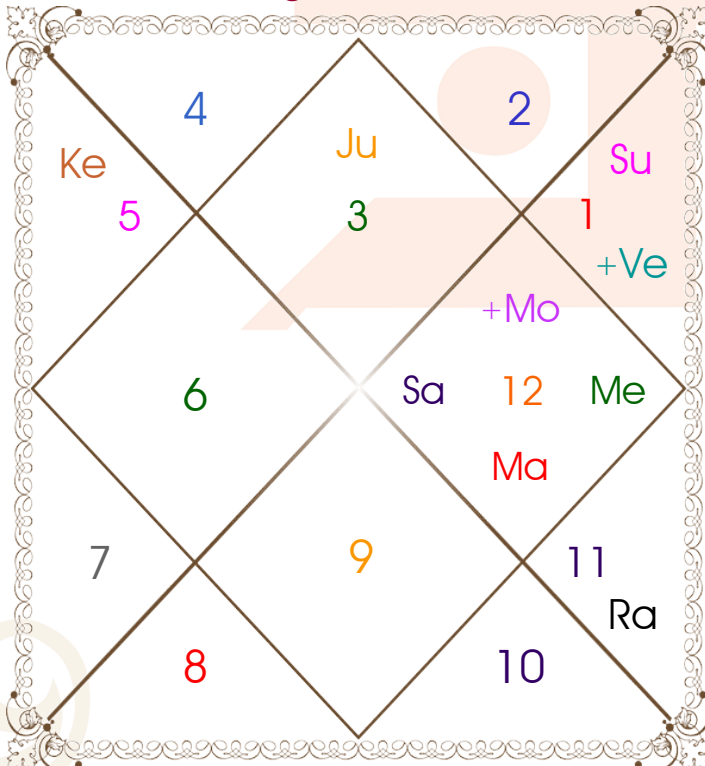

Planetary Degrees and their Positions

Pl	R	C	Rasi	Degree	Speed	Nak	Pad	No.	RL	NL	Sub	Dignity
Asc			Gem	10:46:45	323:57:40	Ardra	2	6	Mer	Rah	Sat	---
Sun			Ari	01:59:08	00:58:45	Asvini	1	1	Mar	Ket	Ven	Exalted
Mon			Pis	14:24:10	14:17:07	U Bhad	4	26	Jup	Sat	Rah	NuSign
Mar		C	Pis	10:43:55	00:46:32	U Bhad	3	26	Jup	Sat	Sun	FrSign
Mer			Pis	07:16:32	01:26:19	U Bhad	2	26	Jup	Sat	Mer	Dblitted
Jup			Gem	22:51:48	00:06:22	Punrvsu	1	7	Mer	Jup	Sat	EnSign
Ven			Ari	26:03:12	01:13:19	Bharani	4	2	Mar	Ven	Ket	NuSign
Sat		C	Pis	13:11:19	00:07:14	U Bhad	3	26	Jup	Sat	Rah	NuSign
Rah	R		Aqu	13:49:55	00:04:19	Satbisha	3	24	Sat	Rah	Mer	FrSign
Ket	R		Leo	13:49:55	00:04:19	P Phal	1	11	Sun	Ven	Ven	EnSign
Ura			Tau	05:15:17	00:03:03	Krittika	3	3	Ven	Sun	Mer	---
Nep			Pis	08:32:05	00:02:08	U Bhad	2	26	Jup	Sat	Ven	---
Plu			Cap	11:11:11	00:00:34	Sravna	1	22	Sat	Mon	Mar	---
Mid Heaven			Aqu	26:51:49	--	P Bhad	--	25	Sat	Jup	Ven	--

R-Retrograde S-Stationary

C- Combust D-Deep Combust

Rahu : True

Lahiri Ayanamsa : 24:13:33

Lagna-Chalit