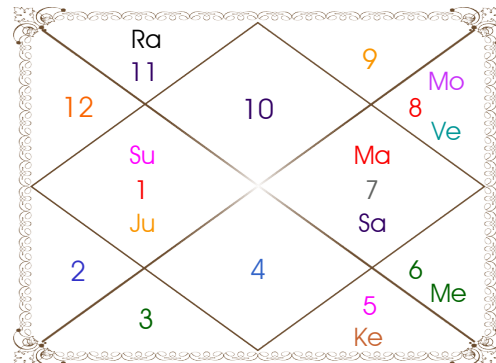

Paya(Rasi-Nak) ____: Copper - Iron

SunSign(West) ____: Aries

Planetary Degrees and their Positions

Pl	R	C	Rasi	Degree	Speed	Nak	Pad	No.	RL	NL	Sub	Dignity
Asc			Gem	10:46:45	323:57:40	Ardra	2	6	Mer	Rah	Sat	---
Sun			Ari	01:59:08	00:58:45	Asvini	1	1	Mar	Ket	Ven	Exalted
Mon			Pis	14:24:10	14:17:07	U Bhad	4	26	Jup	Sat	Rah	NuSign
Mar		C	Pis	10:43:55	00:46:32	U Bhad	3	26	Jup	Sat	Sun	FrSign
Mer			Pis	07:16:32	01:26:19	U Bhad	2	26	Jup	Sat	Mer	Dblitted
Jup			Gem	22:51:48	00:06:22	Punrvsu	1	7	Mer	Jup	Sat	EnSign
Ven			Ari	26:03:12	01:13:19	Bharani	4	2	Mar	Ven	Ket	NuSign
Sat		C	Pis	13:11:19	00:07:14	U Bhad	3	26	Jup	Sat	Rah	NuSign
Rah	R		Aqu	13:49:55	00:04:19	Satbisha	3	24	Sat	Rah	Mer	FrSign
Ket	R		Leo	13:49:55	00:04:19	P Phal	1	11	Sun	Ven	Ven	EnSign
Ura			Tau	05:15:17	00:03:03	Krittika	3	3	Ven	Sun	Mer	---
Nep			Pis	08:32:05	00:02:08	U Bhad	2	26	Jup	Sat	Ven	---
Plu			Cap	11:11:11	00:00:34	Sravna	1	22	Sat	Mon	Mar	---
Mid Heaven			Aqu	26:51:49	--	P Bhad	--	25	Sat	Jup	Ven	--

R-Retrograde S-Stationary

C- Combust D-Deep Combust

Rahu : True

Lahiri Ayanamsa : 24:13:33

Lagna-Chalit

Moon Chart

Navamsa Chart

Vimshottari Dasha