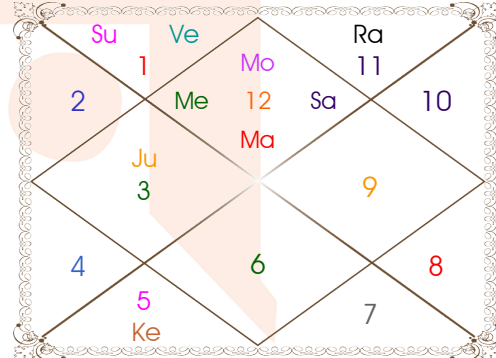

Paya(Rasi-Nak) ____: Copper - Iron

SunSign(West) ____: Aries

Planetary Degrees and their Positions

Pl	R	C	Rasi	Degree	Speed	Nak	Pad	No.	RL	NL	Sub	Dignity
Asc			Gem	10:46:45	323:57:40	Ardra	2	6	Mer	Rah	Sat	---
Sun			Ari	01:59:08	00:58:45	Asvini	1	1	Mar	Ket	Ven	Exalted
Mon			Pis	14:24:10	14:17:07	U Bhad	4	26	Jup	Sat	Rah	NuSign
Mar		C	Pis	10:43:55	00:46:32	U Bhad	3	26	Jup	Sat	Sun	FrSign
Mer			Pis	07:16:32	01:26:19	U Bhad	2	26	Jup	Sat	Mer	Dblitted
Jup			Gem	22:51:48	00:06:22	Punrvsu	1	7	Mer	Jup	Sat	EnSign
Ven			Ari	26:03:12	01:13:19	Bharani	4	2	Mar	Ven	Ket	NuSign
Sat		C	Pis	13:11:19	00:07:14	U Bhad	3	26	Jup	Sat	Rah	NuSign
Rah	R		Aqu	13:49:55	00:04:19	Satbisha	3	24	Sat	Rah	Mer	FrSign
Ket	R		Leo	13:49:55	00:04:19	P Phal	1	11	Sun	Ven	Ven	EnSign
Ura			Tau	05:15:17	00:03:03	Krittika	3	3	Ven	Sun	Mer	---
Nep			Pis	08:32:05	00:02:08	U Bhad	2	26	Jup	Sat	Ven	---
Plu			Cap	11:11:11	00:00:34	Sravna	1	22	Sat	Mon	Mar	---
Mid Heaven			Aqu	26:51:49	--	P Bhad	--	25	Sat	Jup	Ven	--

R-Retrograde S-Stationary

C- Combust D-Deep Combust

Rahu : True

Lahiri Ayanamsa : 24:13:33

Lagna-Chalit

Moon Chart

Navamsa Chart

Vimshottari Dasha