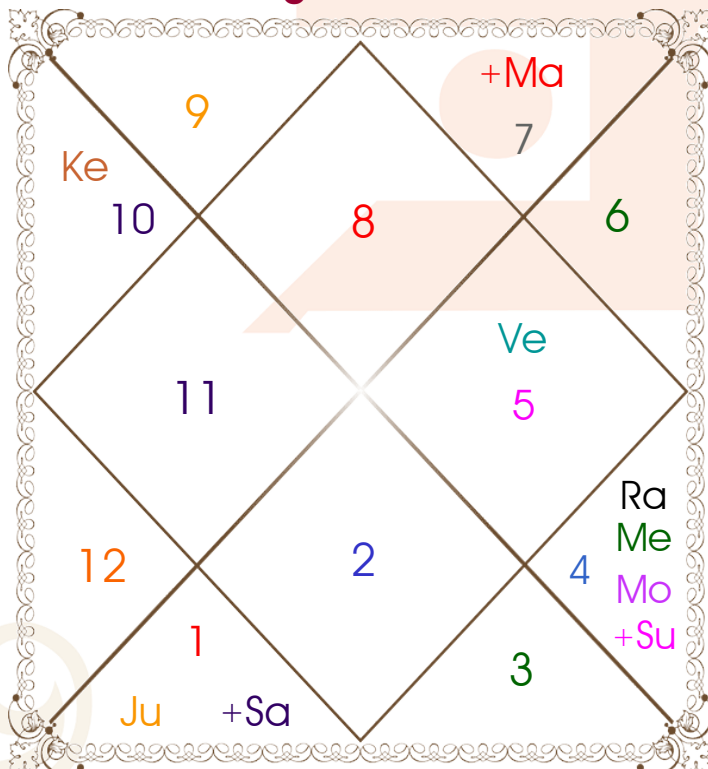

#### **Avakahada Chakra**

Ascendent-Lord \_\_\_\_: Scorpio - Mars  
**Rasi-Lord** \_\_\_\_\_: **Cancer - Moon**  
**Naksh.-Charan** \_\_\_\_\_: **Aslesa - 2**  
Nakshatra Lord \_\_\_\_: Mercury  
Yoga \_\_\_\_\_: Variyan  
Karan \_\_\_\_\_: Naga  
Gana \_\_\_\_\_: Rakshas  
Yoni \_\_\_\_\_: Marjar  
Nadi \_\_\_\_\_: Antya  
Varan \_\_\_\_\_: Vipra  
Vashya \_\_\_\_\_: Jalchar  
Varga \_\_\_\_\_: Shwan  
Yunja \_\_\_\_\_: Madhya  
Hansak \_\_\_\_\_: Jal  
Name Alphabet \_\_\_\_: Doo-Doongarmal  
Paya(Rasi-Nak) \_\_\_\_\_: Silver - Silver  
SunSign(West) \_\_\_\_\_: Leo

# Planetary Degrees and their Positions

Pl	R	C	Rasi	Degree	Speed	Nak	Pad	No.	RL	NL	Sub	Dignity
Asc			Scorpio	03:39:23	308:41:16	Anuradha	1	17	Mar	Sat	Sat	---
Sun			Can	24:22:45	00:57:35	Aslesa	3	9	Mon	Mer	Rah	FrSign
Mon			Can	22:40:36	13:59:03	Aslesa	2	9	Mon	Mer	Mon	OwnSign
Mar			Lib	22:55:40	00:32:50	Visakha	1	16	Ven	Jup	Sat	NuSign
Mer			Can	06:14:15	00:35:01	Pushya	1	8	Mon	Sat	Mer	EnSign
Jup			Ari	10:49:37	00:02:42	Asvini	4	1	Mar	Ket	Sat	FrSign
Ven	R	C	Leo	08:21:59	00:27:40	Magha	3	10	Sun	Ket	Jup	EnSign
Sat			Ari	23:01:26	00:01:58	Bharani	3	2	Mar	Ven	Sat	Dblifted
Rah	R		Can	19:07:10	00:00:05	Aslesa	1	9	Mon	Mer	Ket	EnSign
Ket	R		Cap	19:07:10	00:00:05	Sravna	3	22	Sat	Mon	Mer	EnSign
Ura	R		Cap	20:49:33	00:02:23	Sravna	4	22	Sat	Mon	Ven	---
Nep	R		Cap	08:42:07	00:01:33	U Sadha	4	21	Sat	Sun	Ven	---
Plu	R		Scorpio	13:54:21	00:00:15	Anuradha	4	17	Mar	Sat	Rah	---
Mid Heaven			Leo	10:11:30	--	Magha	--	10	Sun	Ket	Sat	--

## Moon Chart