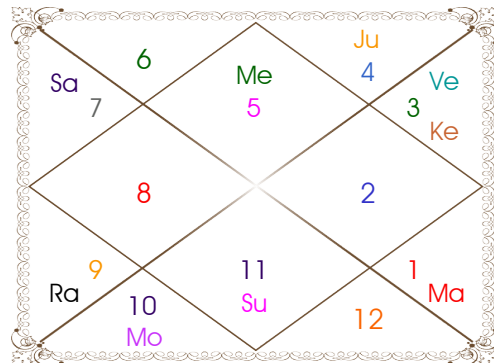

Navamsa Chart