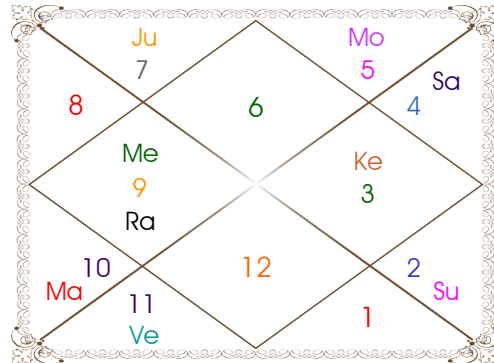

Planetary Degrees and their Positions

Pl	R	C	Rasi	Degree	Speed	Nak	Pad	No.	RL	NL	Sub	Dignity
Asc			Cap	26:56:05	456:21:02	Dhanish	2	23	Sat	Mar	Jup	---
Sun			Gem	25:04:51	00:57:11	Punrvsu	2	7	Mer	Jup	Mer	NuSign
Mon			Sag	13:44:58	15:10:16	P Sadha	1	20	Jup	Ven	Ven	NuSign
Mar			Vir	00:33:05	00:34:18	U Phal	2	12	Mer	Sun	Rah	EnSign
Mer			Gem	07:47:17	01:42:11	Ardra	1	6	Mer	Rah	Rah	OwnSign
Jup	R		Scor	12:28:06	00:03:55	Anuradha	3	17	Mar	Sat	Mar	FrSign
Ven			Gem	14:00:19	01:13:29	Ardra	3	6	Mer	Rah	Mer	FrSign
Sat	R		Pis	00:55:53	00:00:32	P Bhad	4	25	Jup	Jup	Mar	NuSign
Rah	R		Lib	08:37:29	00:09:22	Svati	1	15	Ven	Rah	Rah	FrSign
Ket	R		Ari	08:37:29	00:09:22	Asvini	3	1	Mar	Ket	Jup	FrSign
Ura	R		Cap	05:05:57	00:02:21	U Sadha	3	21	Sat	Sun	Sat	---
Nep	R		Cap	00:30:55	00:01:37	U Sadha	2	21	Sat	Sun	Rah	---
Plu	R		Scor	04:13:45	00:00:52	Anuradha	1	17	Mar	Sat	Sat	---
Mid Heaven			Scor	09:31:56	--	Anuradha	--	17	Mar	Sat	Ven	--

R-Retrograde S-Stationary

C- Combust D-Deep Combust

Rahu : True

Lahiri Ayanamsa : 23:47:50

Lagna-Chalit

Moon Chart

Navamsa Chart

Vimshottari Dasha

Balance of Dasa : Venus 19 Years 4 Months 15 Days

Ven 20 Years	Sun 6 Years	Mon 10 Years	Mar 7 Years	Rah 18 Years
11/07/1995	25/11/2014	25/11/2020	25/11/2030	25/11/2037
25/11/2014	25/11/2020	25/11/2030	25/11/2037	26/11/2055
Ven 27/03/1998	Sun 15/03/2015	Mon 25/09/2021	Mar 24/04/2031	Rah 07/08/2040
Sun 27/03/1999	Mon 14/09/2015	Mar 26/04/2022	Rah 11/05/2032	Jup 01/01/2043
Mon 25/11/2000	Mar 19/01/2016	Rah 26/10/2023	Jup 17/04/2033	Sat 07/11/2045
Mar 25/01/2002	Rah 13/12/2016	Jup 24/02/2025	Sat 27/05/2034	Mer 26/05/2048
Rah 25/01/2005	Jup 01/10/2017	Sat 26/09/2026	Mer 24/05/2035	Ket 14/06/2049
Jup 26/09/2007	Sat 13/09/2018	Mer 25/02/2028	Ket 20/10/2035	Ven 14/06/2052
Sat 25/11/2010	Mer 21/07/2019	Ket 25/09/2028	Ven 19/12/2036	Sun 08/05/2053
Mer 25/09/2013	Ket 26/11/2019	Ven 27/05/2030	Sun 26/04/2037	Mon 07/11/2054
Ket 25/11/2014	Ven 25/11/2020	Sun 25/11/2030	Mon 25/11/2037	Mar 26/11/2055