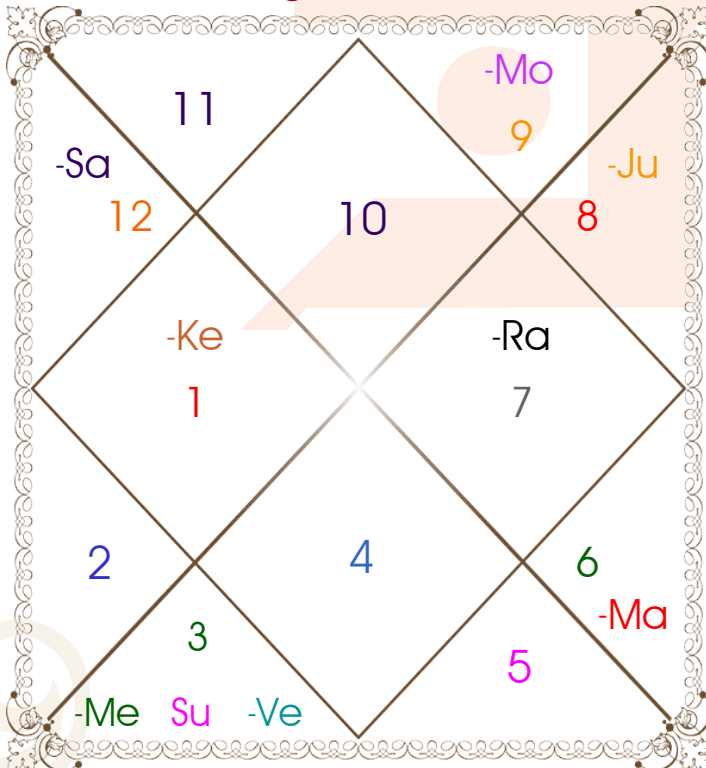

Planetary Degrees and their Positions

Pl	R	C	Rasi	Degree	Speed	Nak	Pad	No.	RL	NL	Sub	Dignity
Asc			Cap	26:56:05	456:21:02	Dhanish	2	23	Sat	Mar	Jup	---
Sun			Gem	25:04:51	00:57:11	Punrvsu	2	7	Mer	Jup	Mer	NuSign
Mon			Sag	13:44:58	15:10:16	P Sadha	1	20	Jup	Ven	Ven	NuSign
Mar			Vir	00:33:05	00:34:18	U Phal	2	12	Mer	Sun	Rah	EnSign
Mer			Gem	07:47:17	01:42:11	Ardra	1	6	Mer	Rah	Rah	OwnSign
Jup	R		Scor	12:28:06	00:03:55	Anuradha	3	17	Mar	Sat	Mar	FrSign
Ven			Gem	14:00:19	01:13:29	Ardra	3	6	Mer	Rah	Mer	FrSign
Sat	R		Pis	00:55:53	00:00:32	P Bhad	4	25	Jup	Jup	Mar	NuSign
Rah	R		Lib	08:37:29	00:09:22	Svati	1	15	Ven	Rah	Rah	FrSign
Ket	R		Ari	08:37:29	00:09:22	Asvini	3	1	Mar	Ket	Jup	FrSign
Ura	R		Cap	05:05:57	00:02:21	U Sadha	3	21	Sat	Sun	Sat	---
Nep	R		Cap	00:30:55	00:01:37	U Sadha	2	21	Sat	Sun	Rah	---
Plu	R		Scor	04:13:45	00:00:52	Anuradha	1	17	Mar	Sat	Sat	---
Mid Heaven			Scor	09:31:56	--	Anuradha	--	17	Mar	Sat	Ven	--

R-Retrograde S-Stationary

C- Combust D-Deep Combust

Rahu : True

Lahiri Ayanamsa : 23:47:50

Lagna-Chalit