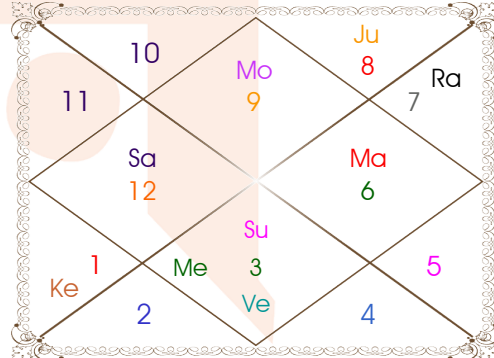

Planetary Degrees and their Positions

Pl	R	C	Rasi	Degree	Speed	Nak	Pad	No.	RL	NL	Sub	Dignity
Asc			Cap	26:56:05	456:21:02	Dhanish	2	23	Sat	Mar	Jup	---
Sun			Gem	25:04:51	00:57:11	Punrvsu	2	7	Mer	Jup	Mer	NuSign
Mon			Sag	13:44:58	15:10:16	P Sadha	1	20	Jup	Ven	Ven	NuSign
Mar			Vir	00:33:05	00:34:18	U Phal	2	12	Mer	Sun	Rah	EnSign
Mer			Gem	07:47:17	01:42:11	Ardra	1	6	Mer	Rah	Rah	OwnSign
Jup	R		Scor	12:28:06	00:03:55	Anuradha	3	17	Mar	Sat	Mar	FrSign
Ven			Gem	14:00:19	01:13:29	Ardra	3	6	Mer	Rah	Mer	FrSign
Sat	R		Pis	00:55:53	00:00:32	P Bhad	4	25	Jup	Jup	Mar	NuSign
Rah	R		Lib	08:37:29	00:09:22	Svati	1	15	Ven	Rah	Rah	FrSign
Ket	R		Ari	08:37:29	00:09:22	Asvini	3	1	Mar	Ket	Jup	FrSign
Ura	R		Cap	05:05:57	00:02:21	U Sadha	3	21	Sat	Sun	Sat	---
Nep	R		Cap	00:30:55	00:01:37	U Sadha	2	21	Sat	Sun	Rah	---
Plu	R		Scor	04:13:45	00:00:52	Anuradha	1	17	Mar	Sat	Sat	---
Mid Heaven			Scor	09:31:56	--	Anuradha	--	17	Mar	Sat	Ven	--

R-Retrograde S-Stationary

C- Combust D-Deep Combust

Rahu : True

Lahiri Ayanamsa : 23:47:50

Lagna-Chalit

Moon Chart

Navamsa Chart

Vimshottari Dasha

Balance of Dasa : Venus 19 Years 4 Months 15 Days

Ven 20 Years	Sun 6 Years	Mon 10 Years	Mar 7 Years	Rah 18 Years
11/07/1995	25/11/2014	25/11/2020	25/11/2030	25/11/2037
25/11/2014	25/11/2020	25/11/2030	25/11/2037	26/11/2055
Ven 27/03/1998	Sun 15/03/2015	Mon 25/09/2021	Mar 24/04/2031	Rah 07/08/2040
Sun 27/03/1999	Mon 14/09/2015	Mar 26/04/2022	Rah 11/05/2032	Jup 01/01/2043
Mon 25/11/2000	Mar 19/01/2016	Rah 26/10/2023	Jup 17/04/2033	Sat 07/11/2045
Mar 25/01/2002	Rah 13/12/2016	Jup 24/02/2025	Sat 27/05/2034	Mer 26/05/2048
Rah 25/01/2005	Jup 01/10/2017	Sat 26/09/2026	Mer 24/05/2035	Ket 14/06/2049
Jup 26/09/2007	Sat 13/09/2018	Mer 25/02/2028	Ket 20/10/2035	Ven 14/06/2052
Sat 25/11/2010	Mer 21/07/2019	Ket 25/09/2028	Ven 19/12/2036	Sun 08/05/2053
Mer 25/09/2013	Ket 26/11/2019	Ven 27/05/2030	Sun 26/04/2037	Mon 07/11/2054
Ket 25/11/2014	Ven 25/11/2020	Sun 25/11/2030	Mon 25/11/2037	Mar 26/11/2055