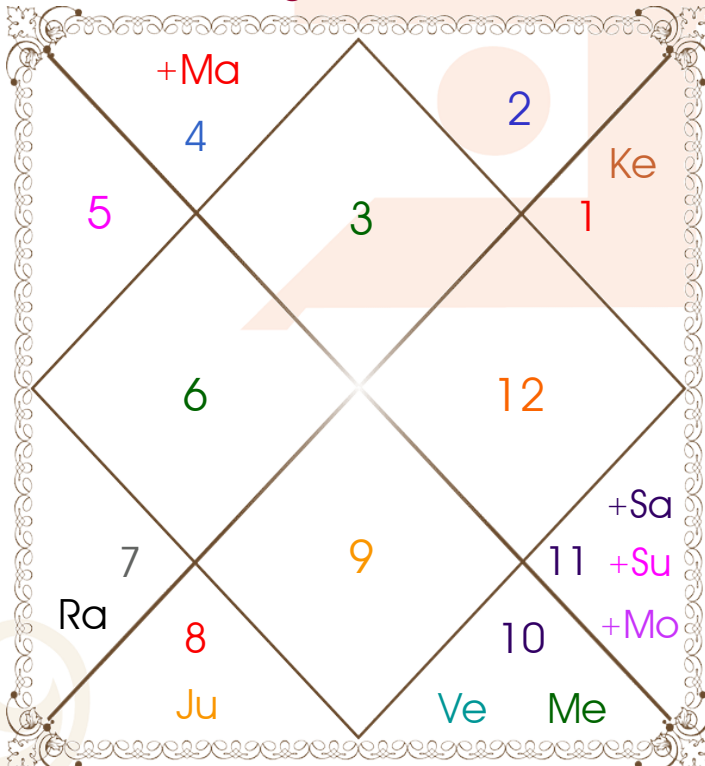

Planetary Degrees and their Positions

Pl	R	C	Rasi	Degree	Speed	Nak	Pad	No.	RL	NL	Sub	Dignity
Asc			Gem	13:02:05	321:52:48	Ardra	2	6	Mer	Rah	Mer	---
Sun			Aqu	17:27:49	01:00:14	Satbisha	4	24	Sat	Rah	Sun	EnSign
Mon			Aqu	27:36:49	13:08:06	P Bhad	3	25	Sat	Jup	Ven	NuSign
Mar	R		Can	22:34:29	00:17:03	Aslesa	2	9	Mon	Mer	Mon	Dblifted
Mer			Cap	20:28:01	01:02:32	Sravna	4	22	Sat	Mon	Ven	NuSign
Jup			Sco	20:12:08	00:05:22	Jyestha	2	18	Mar	Mer	Ven	FrSign
Ven			Cap	05:29:53	01:10:22	U Sadha	3	21	Sat	Sun	Mer	FrSign
Sat		C	Aqu	20:45:31	00:07:22	P Bhad	1	25	Sat	Jup	Jup	OwnSign
Rah	R		Lib	13:09:18	00:07:52	Svati	2	15	Ven	Rah	Mer	FrSign
Ket	R		Ari	13:09:18	00:07:52	Asvini	4	1	Mar	Ket	Mer	FrSign
Ura			Cap	05:03:31	00:02:50	U Sadha	3	21	Sat	Sun	Sat	---
Nep			Cap	00:54:29	00:01:42	U Sadha	2	21	Sat	Sun	Rah	---
Plu			Sco	06:48:41	00:00:04	Anuradha	2	17	Mar	Sat	Mer	---
Mid Heaven			Aqu	29:42:15	--	P Bhad	--	25	Sat	Jup	Mon	--

R-Retrograde S-Stationary

C- Combust D-Deep Combust

Rahu : True

Lahiri Ayanamsa : 23:47:34

Lagna-Chalit