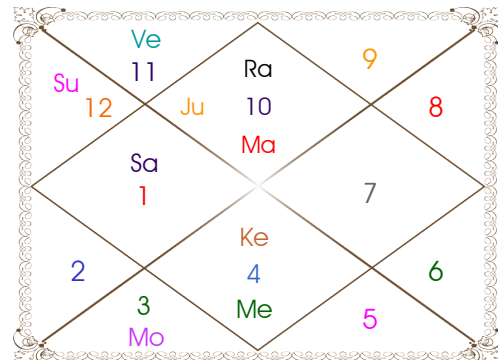

Planetary Degrees and their Positions

Pl	R	C	Rasi	Degree	Speed	Nak	Pad	No.	RL	NL	Sub	Dignity
Asc			Gem	13:02:05	321:52:48	Ardra	2	6	Mer	Rah	Mer	---
Sun			Aqu	17:27:49	01:00:14	Satbisha	4	24	Sat	Rah	Sun	EnSign
Mon			Aqu	27:36:49	13:08:06	P Bhad	3	25	Sat	Jup	Ven	NuSign
Mar	R		Can	22:34:29	00:17:03	Aslesa	2	9	Mon	Mer	Mon	Dblifted
Mer			Cap	20:28:01	01:02:32	Sravna	4	22	Sat	Mon	Ven	NuSign
Jup			Sco	20:12:08	00:05:22	Jyestha	2	18	Mar	Mer	Ven	FrSign
Ven			Cap	05:29:53	01:10:22	U Sadha	3	21	Sat	Sun	Mer	FrSign
Sat		C	Aqu	20:45:31	00:07:22	P Bhad	1	25	Sat	Jup	Jup	OwnSign
Rah	R		Lib	13:09:18	00:07:52	Svati	2	15	Ven	Rah	Mer	FrSign
Ket	R		Ari	13:09:18	00:07:52	Asvini	4	1	Mar	Ket	Mer	FrSign
Ura			Cap	05:03:31	00:02:50	U Sadha	3	21	Sat	Sun	Sat	---
Nep			Cap	00:54:29	00:01:42	U Sadha	2	21	Sat	Sun	Rah	---
Plu			Sco	06:48:41	00:00:04	Anuradha	2	17	Mar	Sat	Mer	---
Mid Heaven			Aqu	29:42:15	--	P Bhad	--	25	Sat	Jup	Mon	--

R-Retrograde S-Stationary

C- Combust D-Deep Combust

Rahu : True

Lahiri Ayanamsa : 23:47:34

Lagna-Chalit

Moon Chart

Navamsa Chart

Vimshottari Dasha

- ❖ The above dasa periods have been computed on the basis of Moon Degree. However, as per bhayat / bhabhog the balance of dasa is **Jup 6 Y 10 M 28 D**.
- ❖ The Dates given for Dasa periods show their endings. Divisions of Vimshottari Dasa for Complete 120 years are given here without any consideration of longevity.