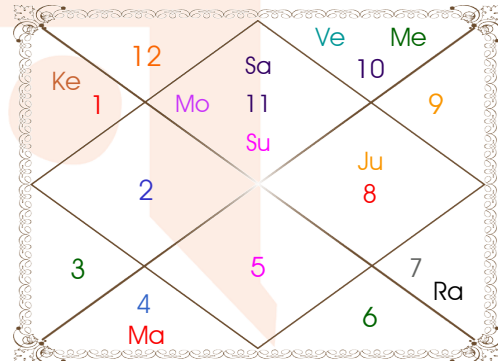

Planetary Degrees and their Positions

Pl	R	C	Rasi	Degree	Speed	Nak	Pad	No.	RL	NL	Sub	Dignity
Asc			Gem	13:02:05	321:52:48	Ardra	2	6	Mer	Rah	Mer	---
Sun			Aqu	17:27:49	01:00:14	Satbisha	4	24	Sat	Rah	Sun	EnSign
Mon			Aqu	27:36:49	13:08:06	P Bhad	3	25	Sat	Jup	Ven	NuSign
Mar	R		Can	22:34:29	00:17:03	Aslesa	2	9	Mon	Mer	Mon	Dblifted
Mer			Cap	20:28:01	01:02:32	Sravna	4	22	Sat	Mon	Ven	NuSign
Jup			Sco	20:12:08	00:05:22	Jyestha	2	18	Mar	Mer	Ven	FrSign
Ven			Cap	05:29:53	01:10:22	U Sadha	3	21	Sat	Sun	Mer	FrSign
Sat		C	Aqu	20:45:31	00:07:22	P Bhad	1	25	Sat	Jup	Jup	OwnSign
Rah	R		Lib	13:09:18	00:07:52	Svati	2	15	Ven	Rah	Mer	FrSign
Ket	R		Ari	13:09:18	00:07:52	Asvini	4	1	Mar	Ket	Mer	FrSign
Ura			Cap	05:03:31	00:02:50	U Sadha	3	21	Sat	Sun	Sat	---
Nep			Cap	00:54:29	00:01:42	U Sadha	2	21	Sat	Sun	Rah	---
Plu			Sco	06:48:41	00:00:04	Anuradha	2	17	Mar	Sat	Mer	---
Mid Heaven			Aqu	29:42:15	--	P Bhad	--	25	Sat	Jup	Mon	--

R-Retrograde S-Stationary

C- Combust D-Deep Combust

Rahu : True

Lahiri Ayanamsa : 23:47:34

Lagna-Chalit

Moon Chart

Navamsa Chart

Vimshottari Dasha

- ❖ The above dasa periods have been computed on the basis of Moon Degree. However, as per bhayat / bhabhog the balance of dasa is **Jup 6 Y 10 M 28 D**.
- ❖ The Dates given for Dasa periods show their endings. Divisions of Vimshottari Dasa for Complete 120 years are given here without any consideration of longevity.