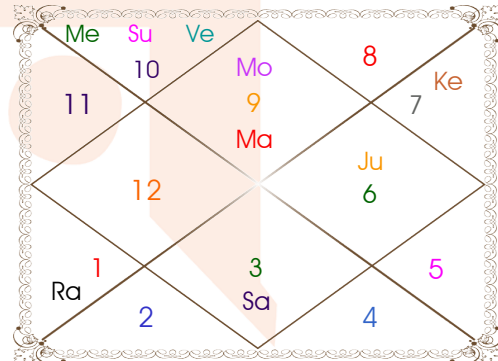

Planetary Degrees and their Positions

Pl	R	C	Rasi	Degree	Speed	Nak	Pad	No.	RL	NL	Sub	Dignity
Asc			Cap	29:20:13	452:49:12	Dhanish	2	23	Sat	Mar	Sat	---
Sun			Cap	24:27:03	01:00:48	Dhanish	1	23	Sat	Mar	Rah	EnSign
Mon			Sag	27:59:47	15:08:38	U Sadha	1	21	Jup	Sun	Mon	NuSign
Mar			Sag	06:17:01	00:42:23	Moola	2	19	Jup	Ket	Rah	FrSign
Mer		C	Cap	19:00:34	01:41:59	Sravna	3	22	Sat	Mon	Mer	NuSign
Jup	R		Vir	24:53:48	00:00:57	Chitra	1	14	Mer	Mar	Rah	EnSign
Ven			Cap	11:36:12	01:15:09	Sravna	1	22	Sat	Mon	Mar	FrSign
Sat	R		Gem	28:04:29	00:04:09	Punrvsu	3	7	Mer	Jup	Ven	FrSign
Rah	R		Ari	02:25:59	00:03:11	Asvini	1	1	Mar	Ket	Ven	EnSign
Ket	R		Lib	02:25:59	00:03:11	Chitra	3	14	Ven	Mar	Ket	NuSign
Ura			Aqu	11:47:34	00:03:20	Satbisha	2	24	Sat	Rah	Sat	---
Nep			Cap	21:16:19	00:02:17	Sravna	4	22	Sat	Mon	Ven	---
Plu			Scor	29:57:54	00:01:30	Jyestha	4	18	Mar	Mer	Sat	---
Mid Heaven			Scor	10:38:14	--	Anuradha	--	17	Mar	Sat	Sun	--

R-Retrograde S-Stationary

C- Combust D-Deep Combust

Rahu : Mean

Lahiri Ayanamsa : 23:55:36

Lagna-Chalit

Moon Chart

Navamsa Chart

Vimshottari Dasha

Balance of Dasa : Sun 5 Years 4 Months 24 Days

Sun 6 Years	Mon 10 Years	Mar 7 Years	Rah 18 Years	Jup 16 Years
07/02/2005	04/07/2010	03/07/2020	04/07/2027	03/07/2045
04/07/2010	03/07/2020	04/07/2027	03/07/2045	03/07/2061
07/02/2005	Mon 04/05/2011	Mar 29/11/2020	Rah 16/03/2030	Jup 22/08/2047
Mon 21/04/2005	Mar 03/12/2011	Rah 18/12/2021	Jup 09/08/2032	Sat 04/03/2050
Mar 27/08/2005	Rah 03/06/2013	Jup 24/11/2022	Sat 16/06/2035	Mer 09/06/2052
Rah 22/07/2006	Jup 03/10/2014	Sat 03/01/2024	Mer 02/01/2038	Ket 16/05/2053
Jup 10/05/2007	Sat 03/05/2016	Mer 30/12/2024	Ket 21/01/2039	Ven 15/01/2056
Sat 21/04/2008	Mer 03/10/2017	Ket 28/05/2025	Ven 20/01/2042	Sun 02/11/2056
Mer 26/02/2009	Ket 04/05/2018	Ven 28/07/2026	Sun 15/12/2042	Mon 04/03/2058
Ket 03/07/2009	Ven 03/01/2020	Sun 03/12/2026	Mon 15/06/2044	Mar 08/02/2059
Ven 04/07/2010	Sun 03/07/2020	Mon 04/07/2027	Mar 03/07/2045	Rah 03/07/2061