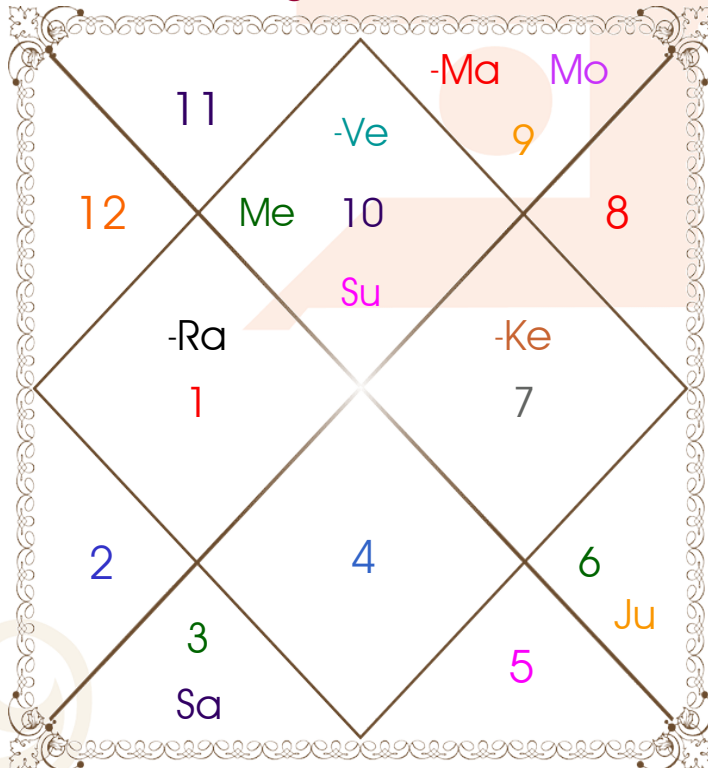

Planetary Degrees and their Positions

Pl	R	C	Rasi	Degree	Speed	Nak	Pad	No.	RL	NL	Sub	Dignity
Asc			Cap	29:20:13	452:49:12	Dhanish	2	23	Sat	Mar	Sat	---
Sun			Cap	24:27:03	01:00:48	Dhanish	1	23	Sat	Mar	Rah	EnSign
Mon			Sag	27:59:47	15:08:38	U Sadha	1	21	Jup	Sun	Mon	NuSign
Mar			Sag	06:17:01	00:42:23	Moola	2	19	Jup	Ket	Rah	FrSign
Mer		C	Cap	19:00:34	01:41:59	Sravna	3	22	Sat	Mon	Mer	NuSign
Jup	R		Vir	24:53:48	00:00:57	Chitra	1	14	Mer	Mar	Rah	EnSign
Ven			Cap	11:36:12	01:15:09	Sravna	1	22	Sat	Mon	Mar	FrSign
Sat	R		Gem	28:04:29	00:04:09	Punrvsu	3	7	Mer	Jup	Ven	FrSign
Rah	R		Ari	02:25:59	00:03:11	Asvini	1	1	Mar	Ket	Ven	EnSign
Ket	R		Lib	02:25:59	00:03:11	Chitra	3	14	Ven	Mar	Ket	NuSign
Ura			Aqu	11:47:34	00:03:20	Satbisha	2	24	Sat	Rah	Sat	---
Nep			Cap	21:16:19	00:02:17	Sravna	4	22	Sat	Mon	Ven	---
Plu			Scor	29:57:54	00:01:30	Jyestha	4	18	Mar	Mer	Sat	---
Mid Heaven			Scor	10:38:14	--	Anuradha	--	17	Mar	Sat	Sun	--

R-Retrograde S-Stationary

C- Combust D-Deep Combust

Rahu : Mean

Lahiri Ayanamsa : 23:55:36

Lagna-Chalit