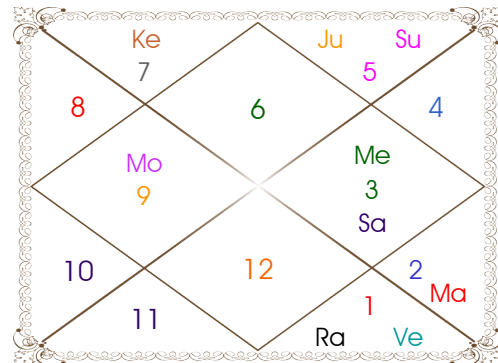

Planetary Degrees and their Positions

Pl	R	C	Rasi	Degree	Speed	Nak	Pad	No.	RL	NL	Sub	Dignity
Asc			Cap	29:20:13	452:49:12	Dhanish	2	23	Sat	Mar	Sat	---
Sun			Cap	24:27:03	01:00:48	Dhanish	1	23	Sat	Mar	Rah	EnSign
Mon			Sag	27:59:47	15:08:38	U Sadha	1	21	Jup	Sun	Mon	NuSign
Mar			Sag	06:17:01	00:42:23	Moola	2	19	Jup	Ket	Rah	FrSign
Mer		C	Cap	19:00:34	01:41:59	Sravna	3	22	Sat	Mon	Mer	NuSign
Jup	R		Vir	24:53:48	00:00:57	Chitra	1	14	Mer	Mar	Rah	EnSign
Ven			Cap	11:36:12	01:15:09	Sravna	1	22	Sat	Mon	Mar	FrSign
Sat	R		Gem	28:04:29	00:04:09	Punrvsu	3	7	Mer	Jup	Ven	FrSign
Rah	R		Ari	02:25:59	00:03:11	Asvini	1	1	Mar	Ket	Ven	EnSign
Ket	R		Lib	02:25:59	00:03:11	Chitra	3	14	Ven	Mar	Ket	NuSign
Ura			Aqu	11:47:34	00:03:20	Satbisha	2	24	Sat	Rah	Sat	---
Nep			Cap	21:16:19	00:02:17	Sravna	4	22	Sat	Mon	Ven	---
Plu			Scor	29:57:54	00:01:30	Jyestha	4	18	Mar	Mer	Sat	---
Mid Heaven			Scor	10:38:14	--	Anuradha	--	17	Mar	Sat	Sun	--

R-Retrograde S-Stationary

C- Combust D-Deep Combust

Rahu : Mean

Lahiri Ayanamsa : 23:55:36

Lagna-Chalit

Moon Chart

Navamsa Chart

Vimshottari Dasha

Balance of Dasa : Sun 5 Years 4 Months 24 Days

Sun 6 Years	Mon 10 Years	Mar 7 Years	Rah 18 Years	Jup 16 Years
07/02/2005	04/07/2010	03/07/2020	04/07/2027	03/07/2045
04/07/2010	03/07/2020	04/07/2027	03/07/2045	03/07/2061
07/02/2005	Mon 04/05/2011	Mar 29/11/2020	Rah 16/03/2030	Jup 22/08/2047
Mon 21/04/2005	Mar 03/12/2011	Rah 18/12/2021	Jup 09/08/2032	Sat 04/03/2050
Mar 27/08/2005	Rah 03/06/2013	Jup 24/11/2022	Sat 16/06/2035	Mer 09/06/2052
Rah 22/07/2006	Jup 03/10/2014	Sat 03/01/2024	Mer 02/01/2038	Ket 16/05/2053
Jup 10/05/2007	Sat 03/05/2016	Mer 30/12/2024	Ket 21/01/2039	Ven 15/01/2056
Sat 21/04/2008	Mer 03/10/2017	Ket 28/05/2025	Ven 20/01/2042	Sun 02/11/2056
Mer 26/02/2009	Ket 04/05/2018	Ven 28/07/2026	Sun 15/12/2042	Mon 04/03/2058
Ket 03/07/2009	Ven 03/01/2020	Sun 03/12/2026	Mon 15/06/2044	Mar 08/02/2059
Ven 04/07/2010	Sun 03/07/2020	Mon 04/07/2027	Mar 03/07/2045	Rah 03/07/2061