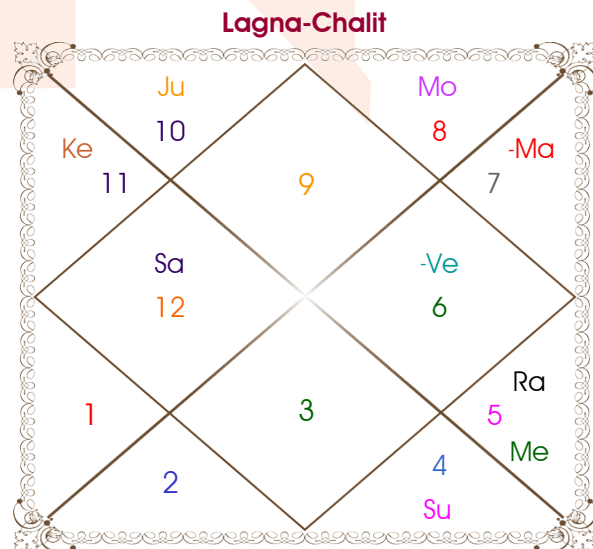

Vishal

Yatika

Model: Web-FreeMatching

Order No: 121940602

Male : \_\_\_\_\_ Sex \_\_\_\_\_ : Female  
 13/03/1997 : \_\_\_\_\_ Date of Birth \_\_\_\_\_ : 13/08/1997  
 Thursday : \_\_\_\_\_ Day \_\_\_\_\_ : Wednesday  
 Hour 10:40:00 : \_\_\_\_\_ Time of Birth \_\_\_\_\_ : 16:44:00 Hour  
 Ghati 10:16:00 : \_\_\_\_\_ Time of Birth(Ghati) \_\_\_\_\_ : 27:17:08 Ghati  
 India : \_\_\_\_\_ Country \_\_\_\_\_ : India  
 Delhi : \_\_\_\_\_ City \_\_\_\_\_ : Delhi  
 28:39:00 North : \_\_\_\_\_ Latitude \_\_\_\_\_ : 28:39:00 North  
 77:13:00 East : \_\_\_\_\_ Longitude \_\_\_\_\_ : 77:13:00 East  
 82:30:00 East : \_\_\_\_\_ Zone \_\_\_\_\_ : 82:30:00 East  
 Hour -00:21:08 : \_\_\_\_\_ Loc Time Corr \_\_\_\_\_ : -00:21:08 Hour  
 Hour 00:00:00 : \_\_\_\_\_ War Time Corr \_\_\_\_\_ : 00:00:00 Hour  
 06:33:36 : \_\_\_\_\_ Sunrise \_\_\_\_\_ : 05:49:08  
 18:28:08 : \_\_\_\_\_ Sunset \_\_\_\_\_ : 19:02:18  
 23:49:05 : \_\_\_\_\_ Lahiri Ayanamsa \_\_\_\_\_ : 23:49:24

Vimshottari Venus 2Y 3M 13D		Degree	Sign	Pln	Sign	Degree	Vimshottari Mercury 12Y 8M 1D	
<b>Rahu</b>		16:07:51	Tau	Asc	Sag	19:25:01	<b>Venus</b>	
<b>26/06/2022</b>		28:51:06	Aqu	Sun	Can	26:55:04	<b>15/04/2017</b>	
<b>26/06/2040</b>		25:08:30	Ari	Mon	Sco	20:03:43	<b>15/04/2037</b>	
Rahu	08/03/2025	04:32:56	Vir R	Mar	Lib	05:37:42	Venus	15/08/2020
Jupiter	02/08/2027	00:20:15	Pis	Mer	Leo	21:34:49	Sun	15/08/2021
Saturn	08/06/2030	17:34:27	Cap	Jup R	Cap	22:40:06	Moon	16/04/2023
Mercury	25/12/2032	23:42:57	Aqu	Ven	Vir	01:15:11	Mars	15/06/2024
Ketu	13/01/2034	14:13:36	Pis	Sat R	Pis	26:25:06	Rahu	15/06/2027
Venus	13/01/2037	04:55:14	Vir	Rah R	Leo	26:15:54	Jupiter	13/02/2030
Sun	07/12/2037	04:55:14	Pis	Ket R	Aqu	26:15:54	Saturn	15/04/2033
Moon	08/06/2039	13:23:16	Cap	Ura R	Cap	12:17:45	Mercury	14/02/2036
Mars	26/06/2040	05:28:39	Cap	Nep R	Cap	04:08:17	Ketu	15/04/2037
		11:46:42	Sco R	Plu	Sco	09:00:17		