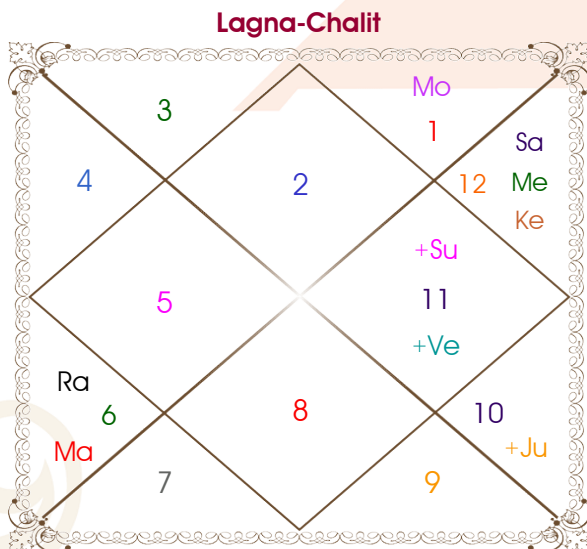

Vishal

Yatika

Model: Web-FreeMatching

Order No: 121940602

Male : \_\_\_\_\_ Sex \_\_\_\_\_ : Female  
 13/03/1997 : \_\_\_\_\_ Date of Birth \_\_\_\_\_ : 13/08/1997  
 Thursday : \_\_\_\_\_ Day \_\_\_\_\_ : Wednesday  
 Hour 10:40:00 : \_\_\_\_\_ Time of Birth \_\_\_\_\_ : 16:44:00 Hour  
 Ghati 10:16:00 : \_\_\_\_\_ Time of Birth(Ghati) \_\_\_\_\_ : 27:17:08 Ghati  
 India : \_\_\_\_\_ Country \_\_\_\_\_ : India  
 Delhi : \_\_\_\_\_ City \_\_\_\_\_ : Delhi  
 28:39:00 North : \_\_\_\_\_ Latitude \_\_\_\_\_ : 28:39:00 North  
 77:13:00 East : \_\_\_\_\_ Longitude \_\_\_\_\_ : 77:13:00 East  
 82:30:00 East : \_\_\_\_\_ Zone \_\_\_\_\_ : 82:30:00 East  
 Hour -00:21:08 : \_\_\_\_\_ Loc Time Corr \_\_\_\_\_ : -00:21:08 Hour  
 Hour 00:00:00 : \_\_\_\_\_ War Time Corr \_\_\_\_\_ : 00:00:00 Hour  
 06:33:36 : \_\_\_\_\_ Sunrise \_\_\_\_\_ : 05:49:08  
 18:28:08 : \_\_\_\_\_ Sunset \_\_\_\_\_ : 19:02:18  
 23:49:05 : \_\_\_\_\_ Lahiri Ayanamsa \_\_\_\_\_ : 23:49:24

Vimshottari Venus 2Y 3M 13D		Degree	Sign	Pln	Sign	Degree	Vimshottari Mercury 12Y 8M 1D	
<b>Rahu</b>		16:07:51	Tau	Asc	Sag	19:25:01	<b>Venus</b>	
<b>26/06/2022</b>		28:51:06	Aqu	Sun	Can	26:55:04	<b>15/04/2017</b>	
<b>26/06/2040</b>		25:08:30	Ari	Mon	Sco	20:03:43	<b>15/04/2037</b>	
Rahu	08/03/2025	04:32:56	Vir R	Mar	Lib	05:37:42	Venus	15/08/2020
Jupiter	02/08/2027	00:20:15	Pis	Mer	Leo	21:34:49	Sun	15/08/2021
Saturn	08/06/2030	17:34:27	Cap	Jup R	Cap	22:40:06	Moon	16/04/2023
Mercury	25/12/2032	23:42:57	Aqu	Ven	Vir	01:15:11	Mars	15/06/2024
Ketu	13/01/2034	14:13:36	Pis	Sat R	Pis	26:25:06	Rahu	15/06/2027
Venus	13/01/2037	04:55:14	Vir	Rah R	Leo	26:15:54	Jupiter	13/02/2030
Sun	07/12/2037	04:55:14	Pis	Ket R	Aqu	26:15:54	Saturn	15/04/2033
Moon	08/06/2039	13:23:16	Cap	Ura R	Cap	12:17:45	Mercury	14/02/2036
Mars	26/06/2040	05:28:39	Cap	Nep R	Cap	04:08:17	Ketu	15/04/2037
		11:46:42	Sco R	Plu	Sco	09:00:17		