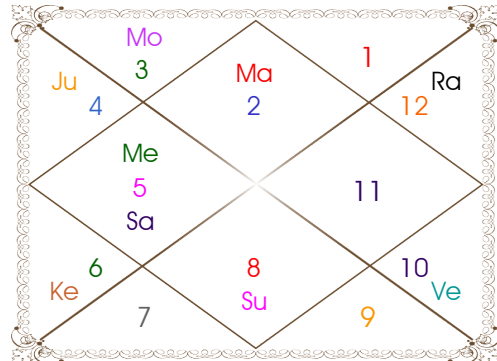

Avakahada Chakra

Ascendent-Lord ____: Libra - Venus
Rasi-Lord _____: **Gemini - Mercury**
Naksh.-Charan ____: **Punrvsu - 3**
Nakshatra Lord ____: Jupiter
Yoga _____: Vaidhriti
Karan _____: Balava
Gana _____: Deva
Yoni _____: Marjar
Nadi _____: Adya
Varan _____: Shoodra
Vashya _____: Manav
Varga _____: Mesha
Yunja _____: Madhya
Hansak _____: Vayu
Name Alphabet ____: Haa-Harsha
Paya(Rasi-Nak) ____: Silver - Silver
SunSign(West) _____: Capricorn

KP ASTROLOGER

Royal Road Laventure Mauritius 41001
+230 57573905
prakashluchun@gmail.com

Planetary Degrees and their Positions

Pl	R	C	Rasi	Degree	Speed	Nak	Pad	No.	RL	NL	Sub	Dignity
Asc			Lib	24:59:25	402:24:11	Visakha	2	16	Ven	Jup	Mer	---
Sun			Sag	24:52:16	01:01:07	P Sadha	4	20	Jup	Ven	Mer	FrSign
Mon			Gem	29:57:18	14:40:38	Punrvsu	3	7	Mer	Jup	Mon	FrSign
Mar	R		Gem	23:31:15	00:23:49	Punrvsu	2	7	Mer	Jup	Sat	EnSign
Mer		C	Sag	15:56:10	01:33:53	P Sadha	1	20	Jup	Ven	Sun	NuSign
Jup			Vir	20:17:55	00:03:43	Hasta	4	13	Mer	Mon	Ket	EnSign
Ven			Aqu	11:35:13	01:04:48	Satbisha	2	24	Sat	Rah	Sat	FrSign
Sat			Cap	23:26:24	00:06:38	Dhanish	1	23	Sat	Mar	Mar	OwnSign
Rah	R		Sco	27:35:46	00:03:12	Jyestha	4	18	Mar	Mer	Jup	EnSign
Ket	R		Tau	27:35:46	00:03:12	Mrgsra	2	5	Ven	Mar	Jup	NuSign
Ura			Sag	24:22:26	00:03:34	P Sadha	4	20	Jup	Ven	Mer	---
Nep			Sag	24:53:25	00:02:16	P Sadha	4	20	Jup	Ven	Mer	---
Plu			Sco	01:04:10	00:01:38	Visakha	4	16	Mar	Jup	Mar	---
Mid Heaven			Can	13:31:25	--	Pushya	--	8	Mon	Sat	Rah	--

R-Retrograde S-Stationary

C- Combust D-Deep Combust

Rahu : True

Lahiri Ayanamsa : 23:45:53

Lagna-Chalit

Moon Chart

Navamsa Chart

KP ASTROLOGER

- ❖ The above dasa periods have been computed on the basis of Moon Degree. However, as per bhayat / bhabhog the balance of dasa is **Jup 4 Y 0 M 11 D**.
- ❖ The Dates given for Dasa periods show their endings. Divisions of Vimshottari Dasa for Complete 120 years are given here without any consideration of longevity.