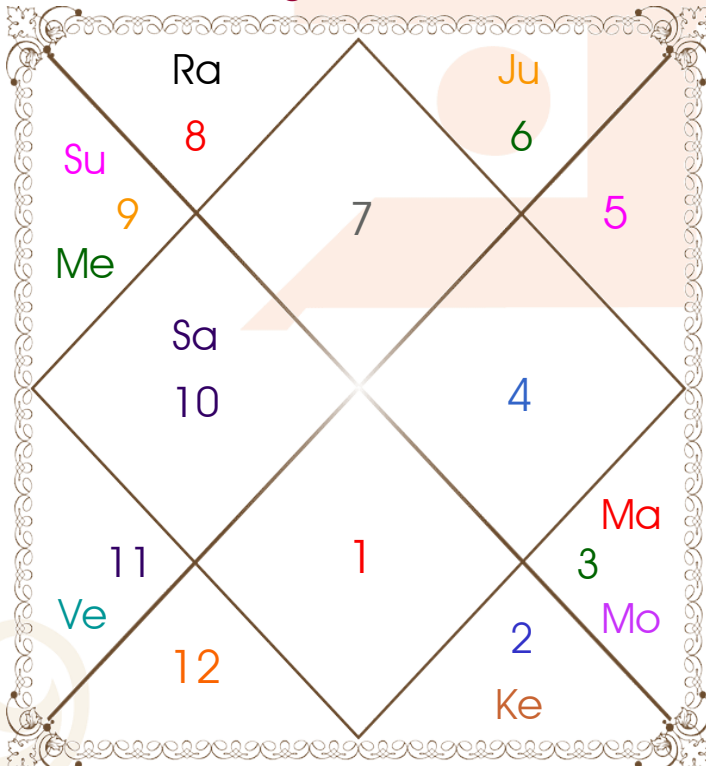

Planetary Degrees and their Positions

Pl	R	C	Rasi	Degree	Speed	Nak	Pad	No.	RL	NL	Sub	Dignity
Asc			Lib	24:59:25	402:24:11	Visakha	2	16	Ven	Jup	Mer	---
Sun			Sag	24:52:16	01:01:07	P Sadha	4	20	Jup	Ven	Mer	FrSign
Mon			Gem	29:57:18	14:40:38	Punrvsu	3	7	Mer	Jup	Mon	FrSign
Mar	R		Gem	23:31:15	00:23:49	Punrvsu	2	7	Mer	Jup	Sat	EnSign
Mer		C	Sag	15:56:10	01:33:53	P Sadha	1	20	Jup	Ven	Sun	NuSign
Jup			Vir	20:17:55	00:03:43	Hasta	4	13	Mer	Mon	Ket	EnSign
Ven			Aqu	11:35:13	01:04:48	Satbisha	2	24	Sat	Rah	Sat	FrSign
Sat			Cap	23:26:24	00:06:38	Dhanish	1	23	Sat	Mar	Mar	OwnSign
Rah	R		Sco	27:35:46	00:03:12	Jyestha	4	18	Mar	Mer	Jup	EnSign
Ket	R		Tau	27:35:46	00:03:12	Mrgsra	2	5	Ven	Mar	Jup	NuSign
Ura			Sag	24:22:26	00:03:34	P Sadha	4	20	Jup	Ven	Mer	---
Nep			Sag	24:53:25	00:02:16	P Sadha	4	20	Jup	Ven	Mer	---
Plu			Sco	01:04:10	00:01:38	Visakha	4	16	Mar	Jup	Mar	---
Mid Heaven			Can	13:31:25	--	Pushya	--	8	Mon	Sat	Rah	--

R-Retrograde S-Stationary

C- Combust D-Deep Combust

Rahu : True

Lahiri Ayanamsa : 23:45:53

Lagna-Chalit