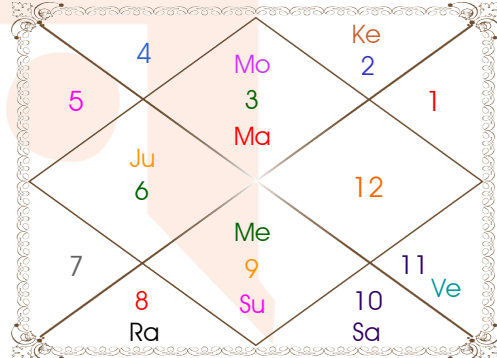

Avakahada Chakra

Ascendent-Lord ____: Libra - Venus
Rasi-Lord _____: **Gemini - Mercury**
Naksh.-Charan ____: **Punrvsu - 3**
Nakshatra Lord ____: Jupiter
Yoga _____: Vaidhriti
Karan _____: Balava
Gana _____: Deva
Yoni _____: Marjar
Nadi _____: Adya
Varan _____: Shoodra
Vashya _____: Manav
Varga _____: Mesha
Yunja _____: Madhya
Hansak _____: Vayu
Name Alphabet ____: Haa-Harsha
Paya(Rasi-Nak) ____: Silver - Silver
SunSign(West) _____: Capricorn

KP ASTROLOGER

Royal Road Laventure Mauritius 41001
+230 57573905
prakashluchun@gmail.com

Planetary Degrees and their Positions

Pl	R	C	Rasi	Degree	Speed	Nak	Pad	No.	RL	NL	Sub	Dignity
Asc			Lib	24:59:25	402:24:11	Visakha	2	16	Ven	Jup	Mer	---
Sun			Sag	24:52:16	01:01:07	P Sadha	4	20	Jup	Ven	Mer	FrSign
Mon			Gem	29:57:18	14:40:38	Punrvsu	3	7	Mer	Jup	Mon	FrSign
Mar	R		Gem	23:31:15	00:23:49	Punrvsu	2	7	Mer	Jup	Sat	EnSign
Mer		C	Sag	15:56:10	01:33:53	P Sadha	1	20	Jup	Ven	Sun	NuSign
Jup			Vir	20:17:55	00:03:43	Hasta	4	13	Mer	Mon	Ket	EnSign
Ven			Aqu	11:35:13	01:04:48	Satbisha	2	24	Sat	Rah	Sat	FrSign
Sat			Cap	23:26:24	00:06:38	Dhanish	1	23	Sat	Mar	Mar	OwnSign
Rah	R		Sco	27:35:46	00:03:12	Jyestha	4	18	Mar	Mer	Jup	EnSign
Ket	R		Tau	27:35:46	00:03:12	Mrgsra	2	5	Ven	Mar	Jup	NuSign
Ura			Sag	24:22:26	00:03:34	P Sadha	4	20	Jup	Ven	Mer	---
Nep			Sag	24:53:25	00:02:16	P Sadha	4	20	Jup	Ven	Mer	---
Plu			Sco	01:04:10	00:01:38	Visakha	4	16	Mar	Jup	Mar	---
Mid Heaven			Can	13:31:25	--	Pushya	--	8	Mon	Sat	Rah	--

R-Retrograde S-Stationary

C- Combust D-Deep Combust

Rahu : True

Lahiri Ayanamsa : 23:45:53

Lagna-Chalit

Moon Chart

Navamsa Chart

KP ASTROLOGER

- ❖ The above dasa periods have been computed on the basis of Moon Degree. However, as per bhayat / bhabhog the balance of dasa is **Jup 4 Y 0 M 11 D**.
- ❖ The Dates given for Dasa periods show their endings. Divisions of Vimshottari Dasa for Complete 120 years are given here without any consideration of longevity.