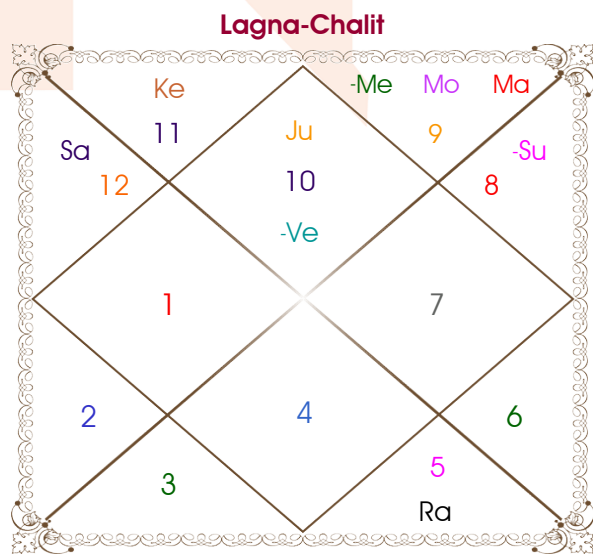

Prateek kaushik

Kani ma sharma

Model: Web-FreeMatching

Order No: 121935705

Male : \_\_\_\_\_ Sex \_\_\_\_\_ : Female  
 20/05/1994 : \_\_\_\_\_ Date of Birth \_\_\_\_\_ : 02/12/1997  
 Friday : \_\_\_\_\_ Day \_\_\_\_\_ : Tuesday  
 Hour 21:05:00 : \_\_\_\_\_ Time of Birth \_\_\_\_\_ : 11:18:00 Hour  
 Ghati 39:02:48 : \_\_\_\_\_ Time of Birth(Ghati) \_\_\_\_\_ : 11:07:08 Ghati  
 India : \_\_\_\_\_ Country \_\_\_\_\_ : India  
 Agra : \_\_\_\_\_ City \_\_\_\_\_ : Delhi  
 27:09:00 North : \_\_\_\_\_ Latitude \_\_\_\_\_ : 28:39:00 North  
 78:00:00 East : \_\_\_\_\_ Longitude \_\_\_\_\_ : 77:13:00 East  
 82:30:00 East : \_\_\_\_\_ Zone \_\_\_\_\_ : 82:30:00 East  
 Hour -00:18:00 : \_\_\_\_\_ Loc Time Corr \_\_\_\_\_ : -00:21:08 Hour  
 Hour 00:00:00 : \_\_\_\_\_ War Time Corr \_\_\_\_\_ : 00:00:00 Hour  
 05:27:52 : \_\_\_\_\_ Sunrise \_\_\_\_\_ : 06:57:22  
 19:01:28 : \_\_\_\_\_ Sunset \_\_\_\_\_ : 17:23:43  
 23:46:56 : \_\_\_\_\_ Lahiri Ayanamsa \_\_\_\_\_ : 23:49:35

Vimshottari Sun 3Y 1M 19D		Degree	Sign	Pln	Sign	Degree	Vimshottari Ketu 0Y 5M 29D	
<b>Rahu</b>		03:27:04	Sag	Asc	Cap	19:32:17	<b>Moon</b>	
<b>09/07/2014</b>		05:36:27	Tau	Sun	Sco	16:15:23	<b>02/06/2024</b>	
<b>09/07/2032</b>		03:01:52	Vir	Mon	Sag	12:23:02	<b>02/06/2034</b>	
Rahu	21/03/2017	25:46:02	Tau	Mer	Sag	07:20:10	Moon	02/04/2025
Jupiter	15/08/2019	13:31:56	Lib R	Jup	Cap	22:55:06	Mars	01/11/2025
Saturn	21/06/2022	05:43:30	Gem	Ven	Cap	00:02:00	Rahu	03/05/2027
Mercury	07/01/2025	17:42:30	Aqu	Sat R	Pis	19:53:26	Jupiter	01/09/2028
Ketu	26/01/2026	00:00:49	Sco	Rah R	Leo	21:39:47	Saturn	02/04/2030
Venus	25/01/2029	00:00:49	Tau	Ket R	Aqu	21:39:47	Mercury	02/09/2031
Sun	20/12/2029	02:24:08	Cap R	Ura	Cap	11:53:38	Ketu	02/04/2032
Moon	21/06/2031	29:24:01	Sag R	Nep	Cap	04:08:42	Venus	01/12/2033
Mars	09/07/2032	02:50:01	Sco R	Plu	Sco	11:49:25	Sun	02/06/2034